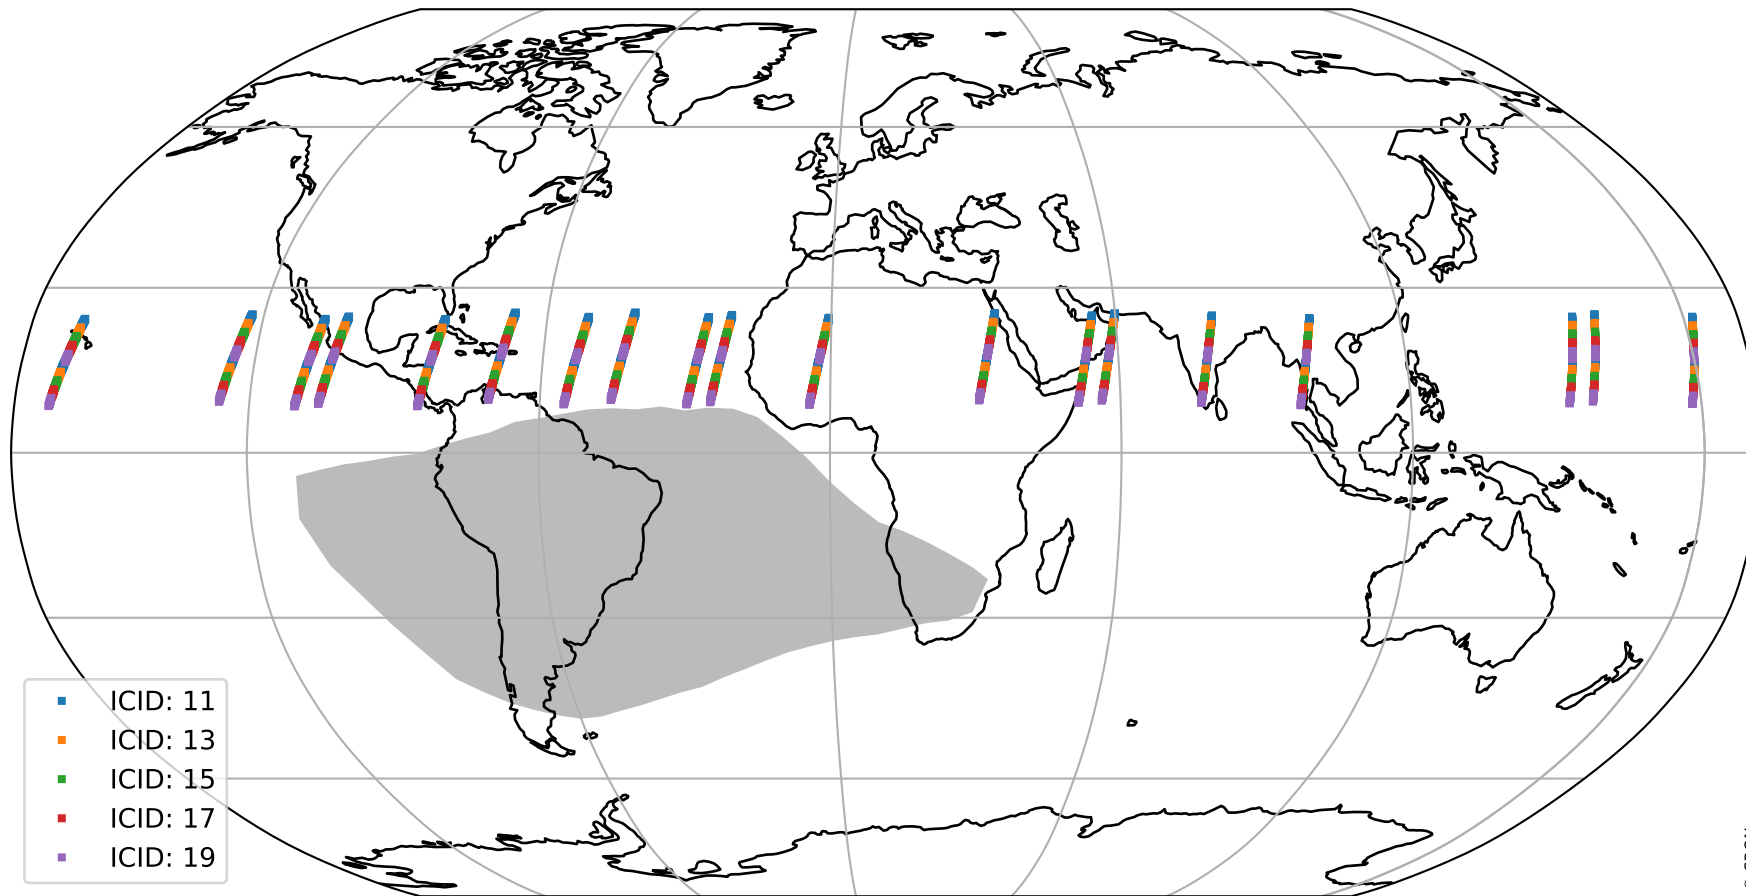

Tropomi SWIR offset (beta nominal)

orbits : 19 in [20737, 20782]
coverage : 2021-10-14 / 2021-10-17
median : 0.52594 V
spread : 0.035907 V
created : 2023-08-22T11:12:34

value detector map

Tropomi SWIR offset (beta nominal)

orbits : 19 in [20737, 20782]
coverage : 2021-10-14 / 2021-10-17
median : 28.485 μV
spread : 14.51 μV
created : 2023-08-22T11:12:34

Tropomi SWIR offset (beta nominal)

orbits : 19 in [20737, 20782]
coverage : 2021-10-14 / 2021-10-17
median : -0.069604 mV
spread : 0.39426 mV
created : 2023-08-22T11:12:34

value compared with SWIR offset CKD

Tropomi SWIR offset (beta nominal) ground-tracks of Sentinel-5P

orbits : 19 in [20737, 20782]
coverage : 2021-10-14 / 2021-10-17
created : 2023-08-22T11:12:34

Tropomi SWIR offset (beta nominal)

orbits : [1867, 20782]
coverage : 2018-02-20 / 2021-10-17
created : 2023-08-22T11:12:35

trend of detector median & temperatures