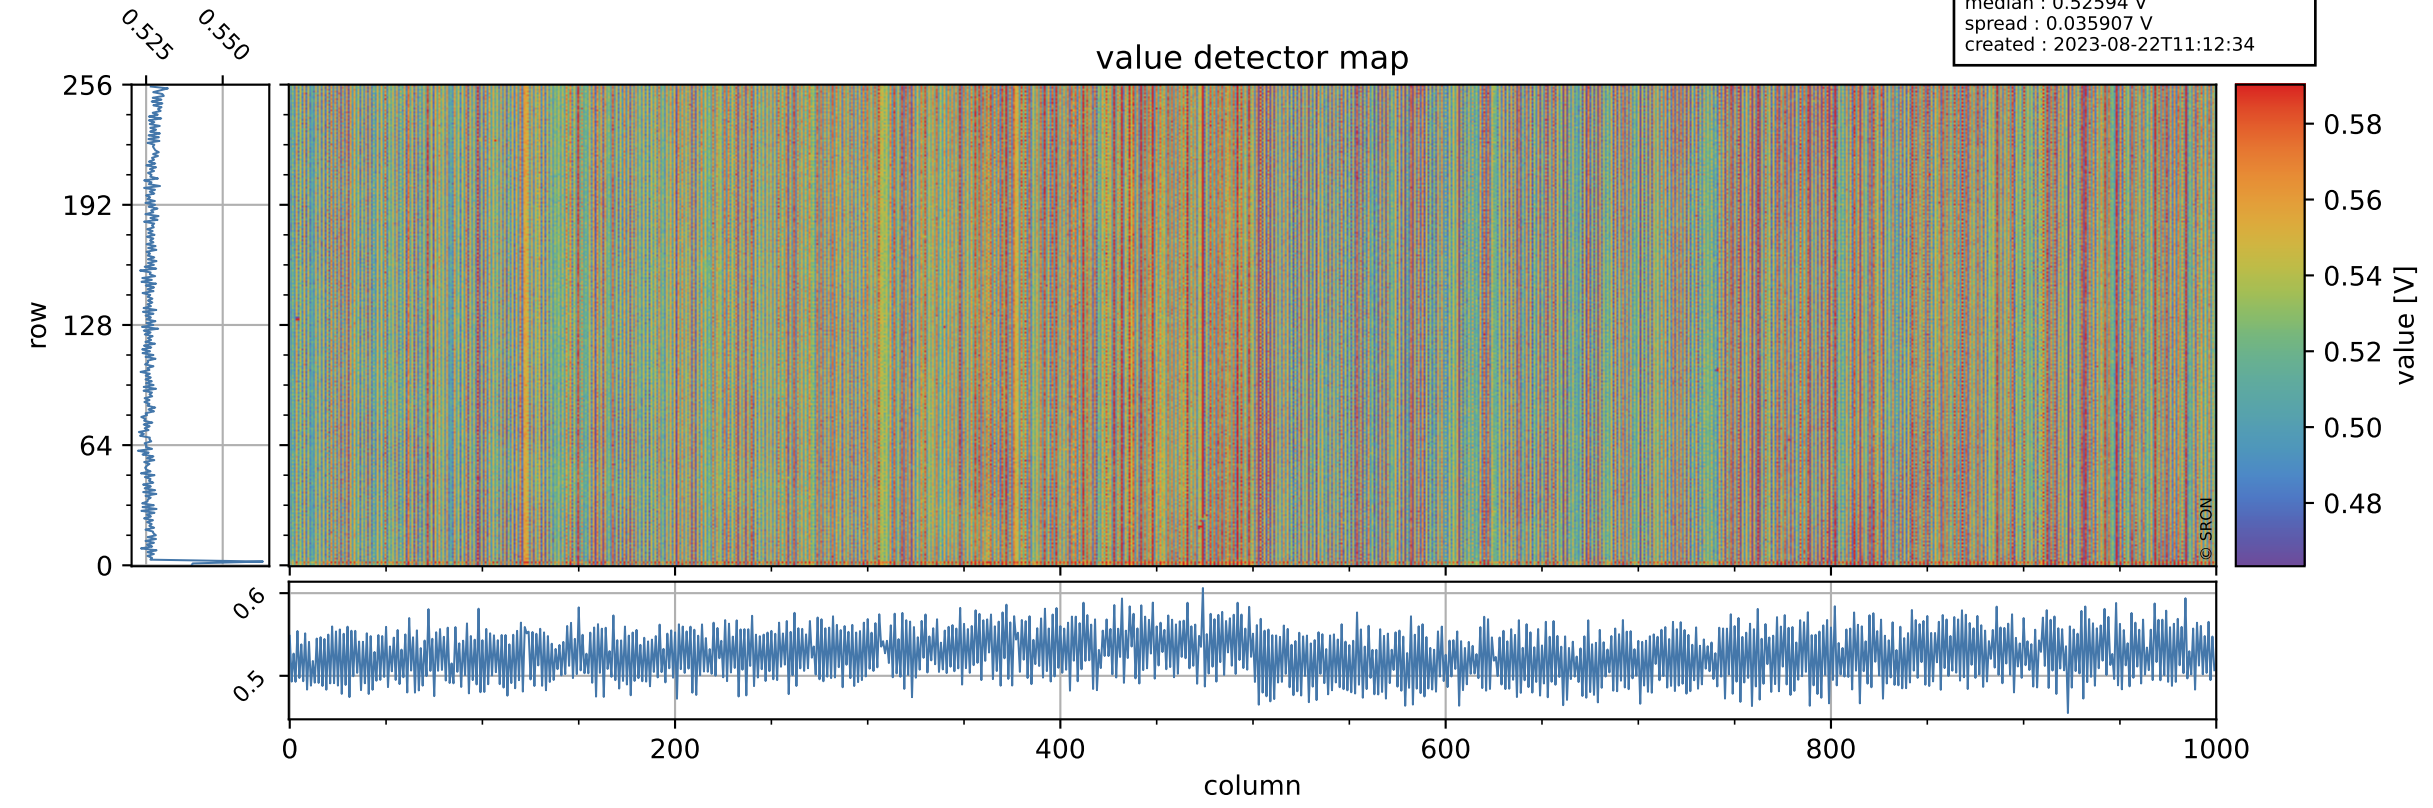

Tropomi SWIR offset (beta nominal)

orbits : 19 in [20737, 20782]
coverage : 2021-10-14 / 2021-10-17
median : 0.52594 V
spread : 0.035907 V
created : 2023-08-22T11:12:34

value detector map

Tropomi SWIR offset (beta nominal)

orbits : 19 in [20737, 20782]
coverage : 2021-10-14 / 2021-10-17
median : 28.485 μV
spread : 14.51 μV
created : 2023-08-22T11:12:34

Tropomi SWIR offset (beta nominal)

orbits : 19 in [20737, 20782]
coverage : 2021-10-14 / 2021-10-17
median : -0.069604 mV
spread : 0.39426 mV
created : 2023-08-22T11:12:34

value compared with SWIR offset CKD

Tropomi SWIR offset (beta nominal) ground-tracks of Sentinel-5P

orbits : 19 in [20737, 20782]
coverage : 2021-10-14 / 2021-10-17
created : 2023-08-22T11:12:34

Tropomi SWIR offset (beta nominal)

orbits : [1867, 20782]
coverage : 2018-02-20 / 2021-10-17
created : 2023-08-22T11:12:35

trend of detector median & temperatures