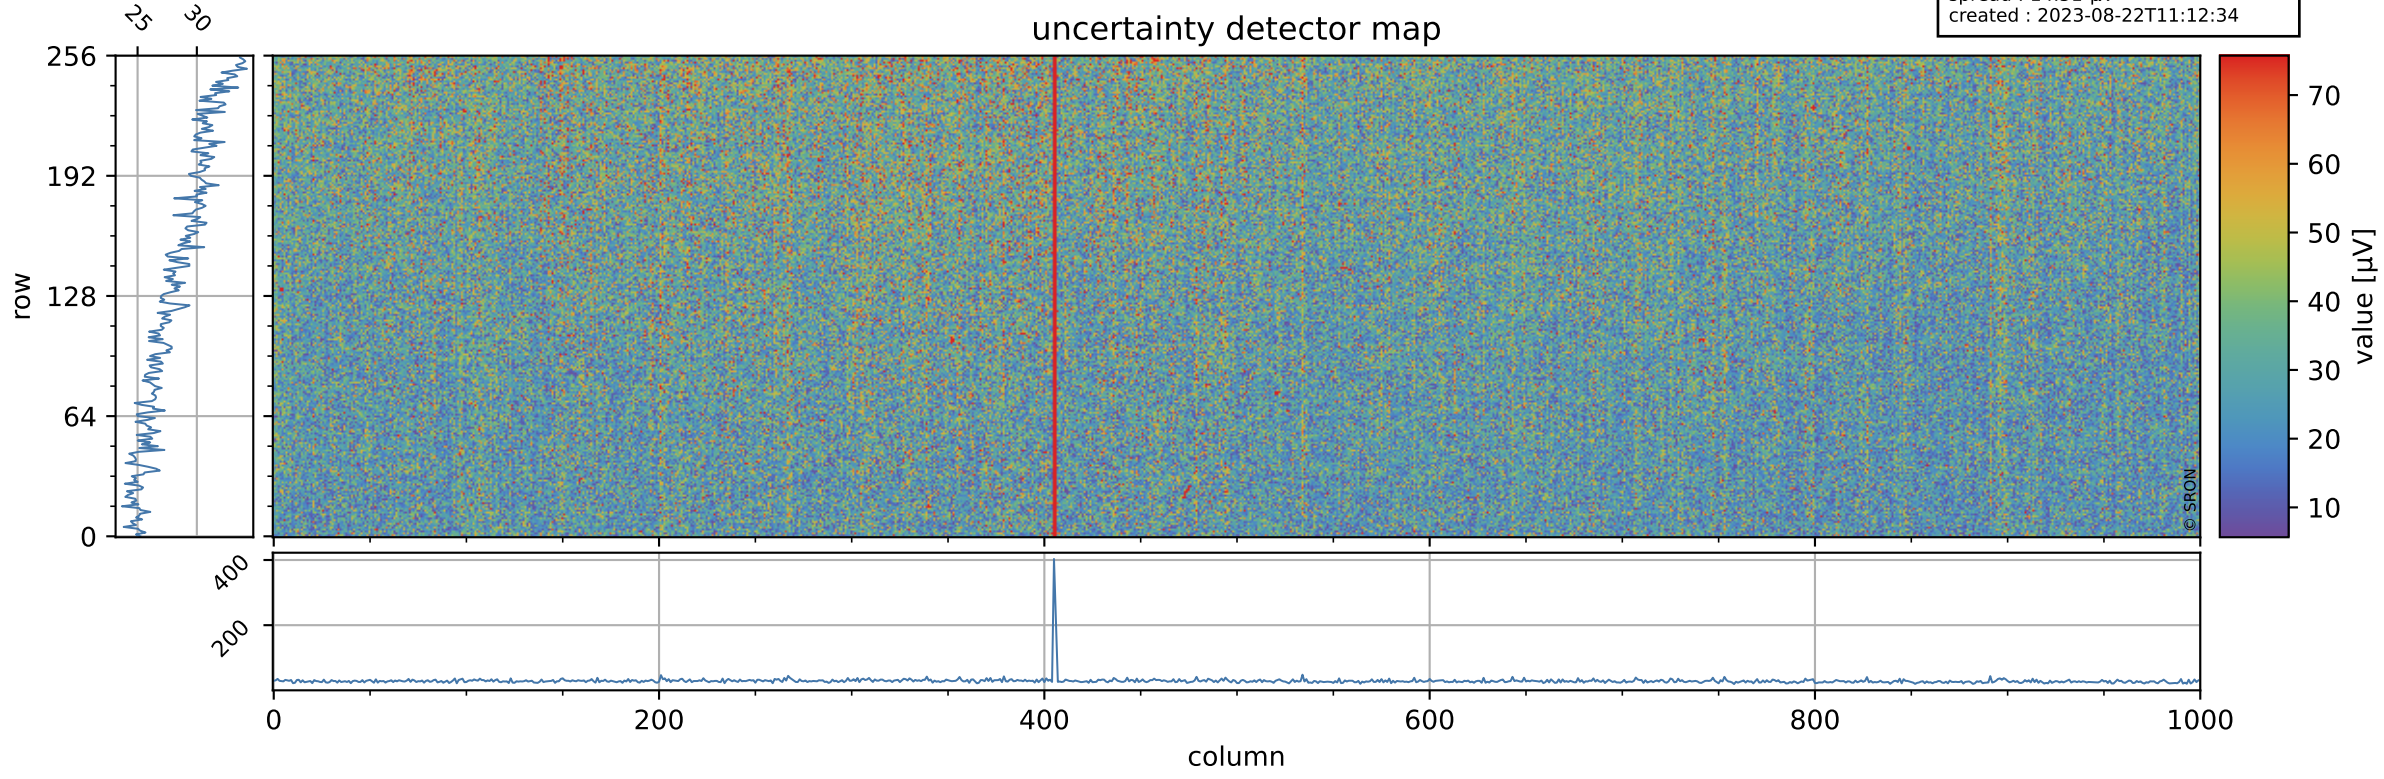

Tropomi SWIR offset (beta nominal)

orbits : 19 in [20737, 20782]
coverage : 2021-10-14 / 2021-10-17
median : 0.52594 V
spread : 0.035907 V
created : 2023-08-22T11:12:34

value detector map

Tropomi SWIR offset (beta nominal)

orbits : 19 in [20737, 20782]
coverage : 2021-10-14 / 2021-10-17
median : 28.485 μV
spread : 14.51 μV
created : 2023-08-22T11:12:34

Tropomi SWIR offset (beta nominal)

orbits : 19 in [20737, 20782]
coverage : 2021-10-14 / 2021-10-17
median : -0.069604 mV
spread : 0.39426 mV
created : 2023-08-22T11:12:34

value compared with SWIR offset CKD

Tropomi SWIR offset (beta nominal) ground-tracks of Sentinel-5P

orbits : 19 in [20737, 20782]
coverage : 2021-10-14 / 2021-10-17
created : 2023-08-22T11:12:34

Tropomi SWIR offset (beta nominal)

orbits : [1867, 20782]
coverage : 2018-02-20 / 2021-10-17
created : 2023-08-22T11:12:35

trend of detector median & temperatures