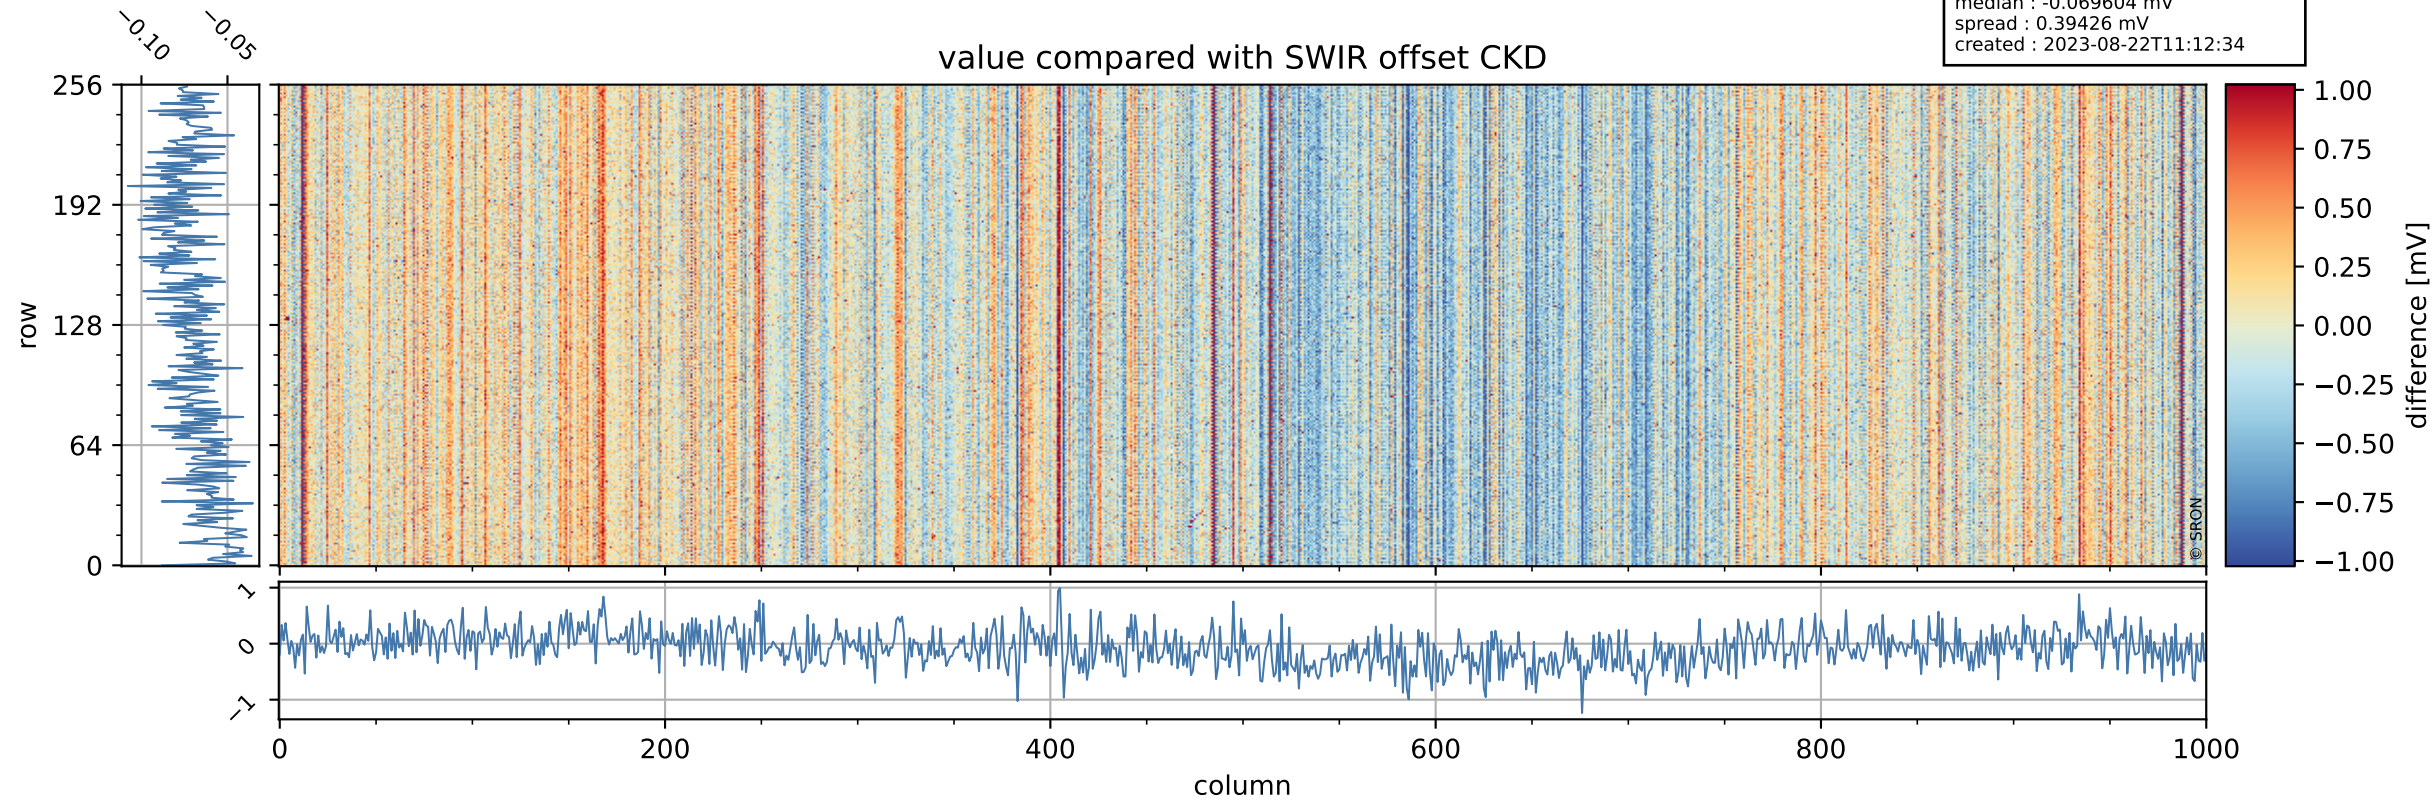

Tropomi SWIR offset (beta nominal)

orbits : 19 in [20737, 20782]
coverage : 2021-10-14 / 2021-10-17
median : 0.52594 V
spread : 0.035907 V
created : 2023-08-22T11:12:34

value detector map

Tropomi SWIR offset (beta nominal)

orbits : 19 in [20737, 20782]
coverage : 2021-10-14 / 2021-10-17
median : 28.485 μV
spread : 14.51 μV
created : 2023-08-22T11:12:34

Tropomi SWIR offset (beta nominal)

orbits : 19 in [20737, 20782]
coverage : 2021-10-14 / 2021-10-17
median : -0.069604 mV
spread : 0.39426 mV
created : 2023-08-22T11:12:34

value compared with SWIR offset CKD

Tropomi SWIR offset (beta nominal) ground-tracks of Sentinel-5P

orbits : 19 in [20737, 20782]
coverage : 2021-10-14 / 2021-10-17
created : 2023-08-22T11:12:34

Tropomi SWIR offset (beta nominal)

orbits : [1867, 20782]
coverage : 2018-02-20 / 2021-10-17
created : 2023-08-22T11:12:35

trend of detector median & temperatures