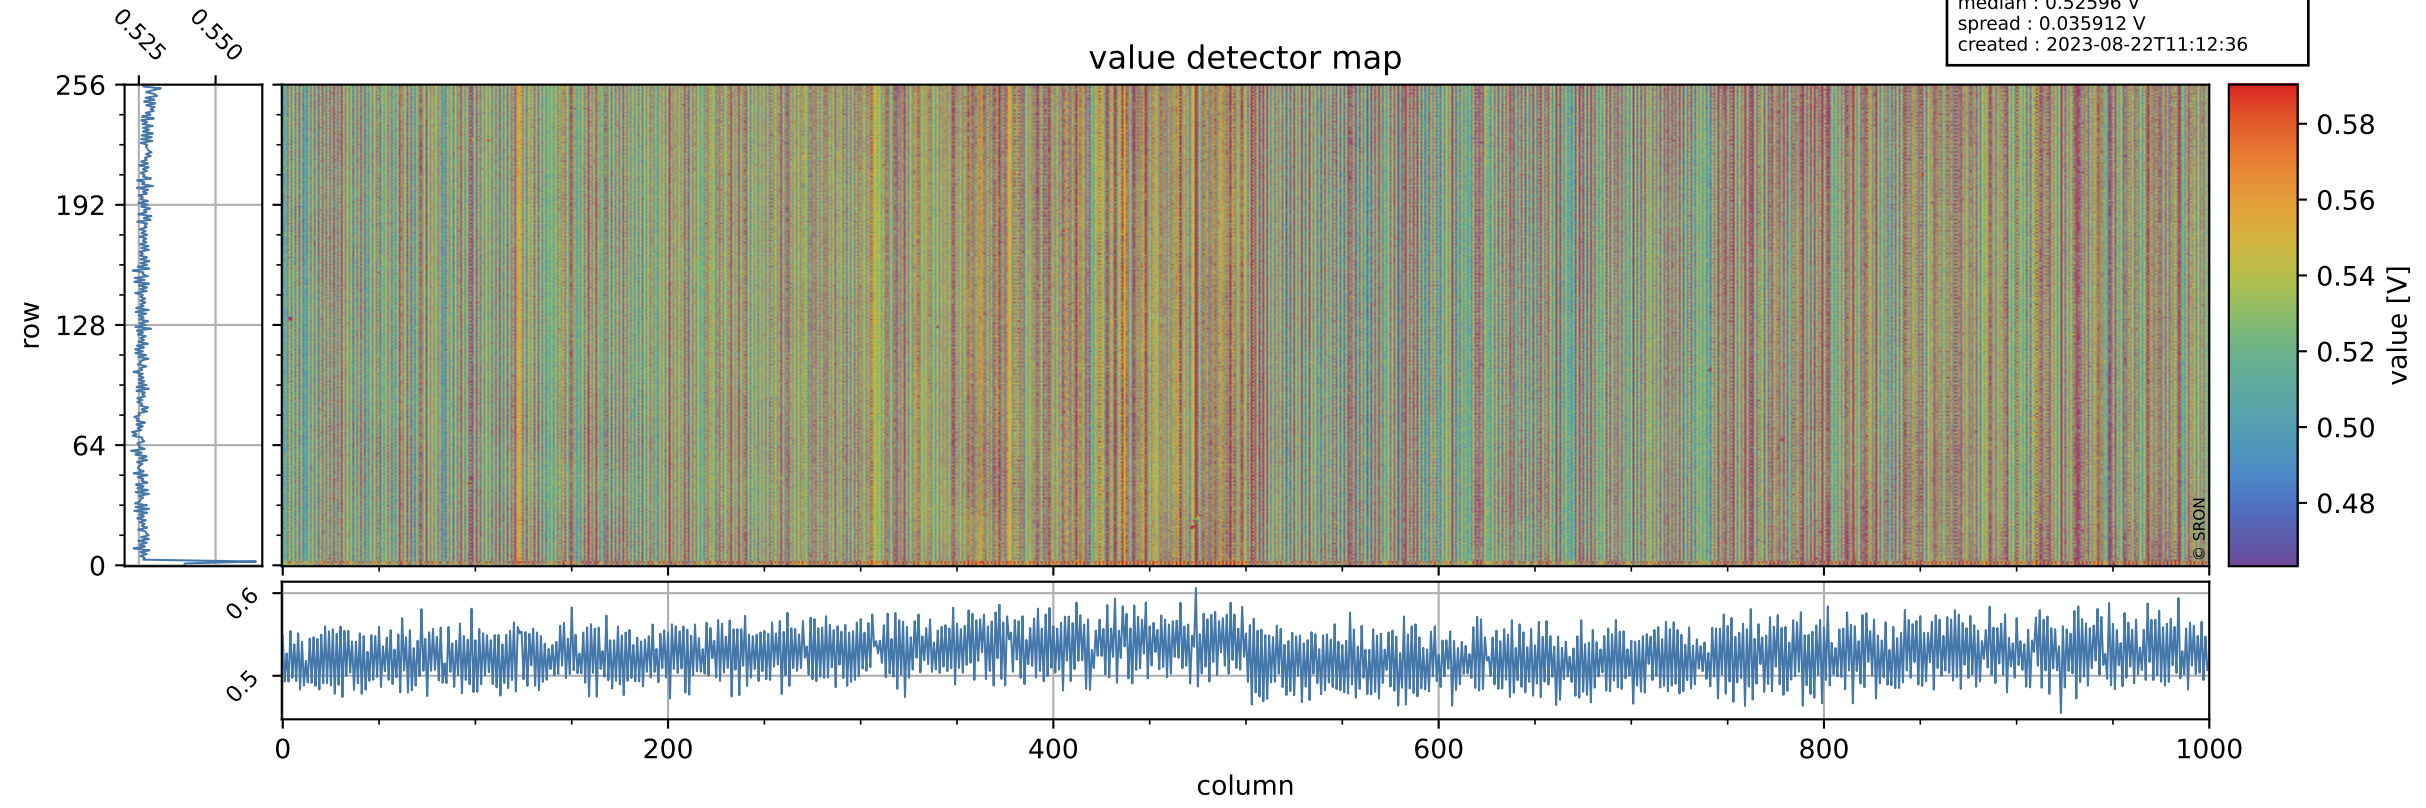

Tropomi SWIR offset (beta nominal)

orbits : 20 in [20782, 20827]
coverage : 2021-10-17 / 2021-10-20
median : 0.52596 V
spread : 0.035912 V
created : 2023-08-22T11:12:36

value detector map

Tropomi SWIR offset (beta nominal)

orbits : 20 in [20782, 20827]
coverage : 2021-10-17 / 2021-10-20
median : 27.9 μV
spread : 14.232 μV
created : 2023-08-22T11:12:36

Tropomi SWIR offset (beta nominal)

orbits : 20 in [20782, 20827]
coverage : 2021-10-17 / 2021-10-20
median : -0.053165 mV
spread : 0.39547 mV
created : 2023-08-22T11:12:36

value compared with SWIR offset CKD

Tropomi SWIR offset (beta nominal) ground-tracks of Sentinel-5P

orbits : 20 in [20782, 20827]
coverage : 2021-10-17 / 2021-10-20
created : 2023-08-22T11:12:37

Tropomi SWIR offset (beta nominal)

orbits : [1867, 20827]
coverage : 2018-02-20 / 2021-10-20
created : 2023-08-22T11:12:37

trend of detector median & temperatures