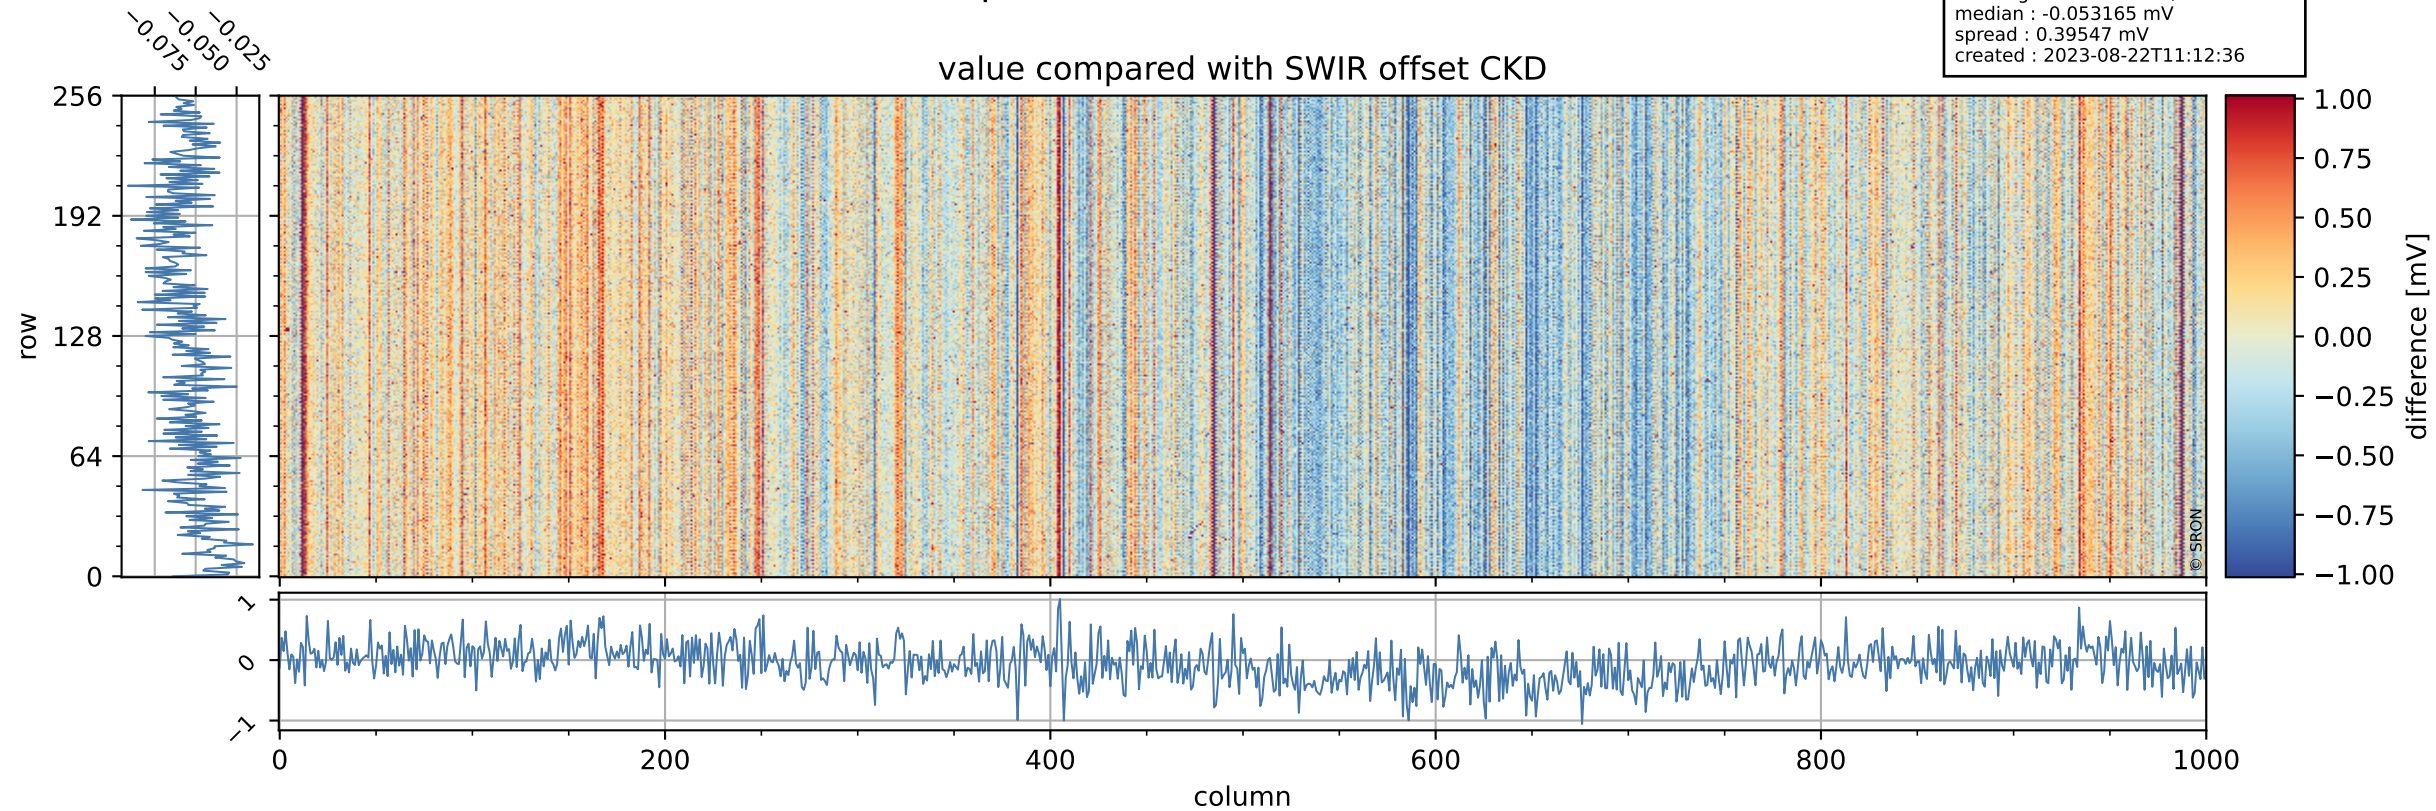

Tropomi SWIR offset (beta nominal)

orbits : 20 in [20782, 20827]
coverage : 2021-10-17 / 2021-10-20
median : 0.52596 V
spread : 0.035912 V
created : 2023-08-22T11:12:36

value detector map

Tropomi SWIR offset (beta nominal)

orbits : 20 in [20782, 20827]
coverage : 2021-10-17 / 2021-10-20
median : 27.9 μV
spread : 14.232 μV
created : 2023-08-22T11:12:36

Tropomi SWIR offset (beta nominal)

orbits : 20 in [20782, 20827]
coverage : 2021-10-17 / 2021-10-20
median : -0.053165 mV
spread : 0.39547 mV
created : 2023-08-22T11:12:36

value compared with SWIR offset CKD

Tropomi SWIR offset (beta nominal) ground-tracks of Sentinel-5P

orbits : 20 in [20782, 20827]
coverage : 2021-10-17 / 2021-10-20
created : 2023-08-22T11:12:37

Tropomi SWIR offset (beta nominal)

orbits : [1867, 20827]
coverage : 2018-02-20 / 2021-10-20
created : 2023-08-22T11:12:37

trend of detector median & temperatures