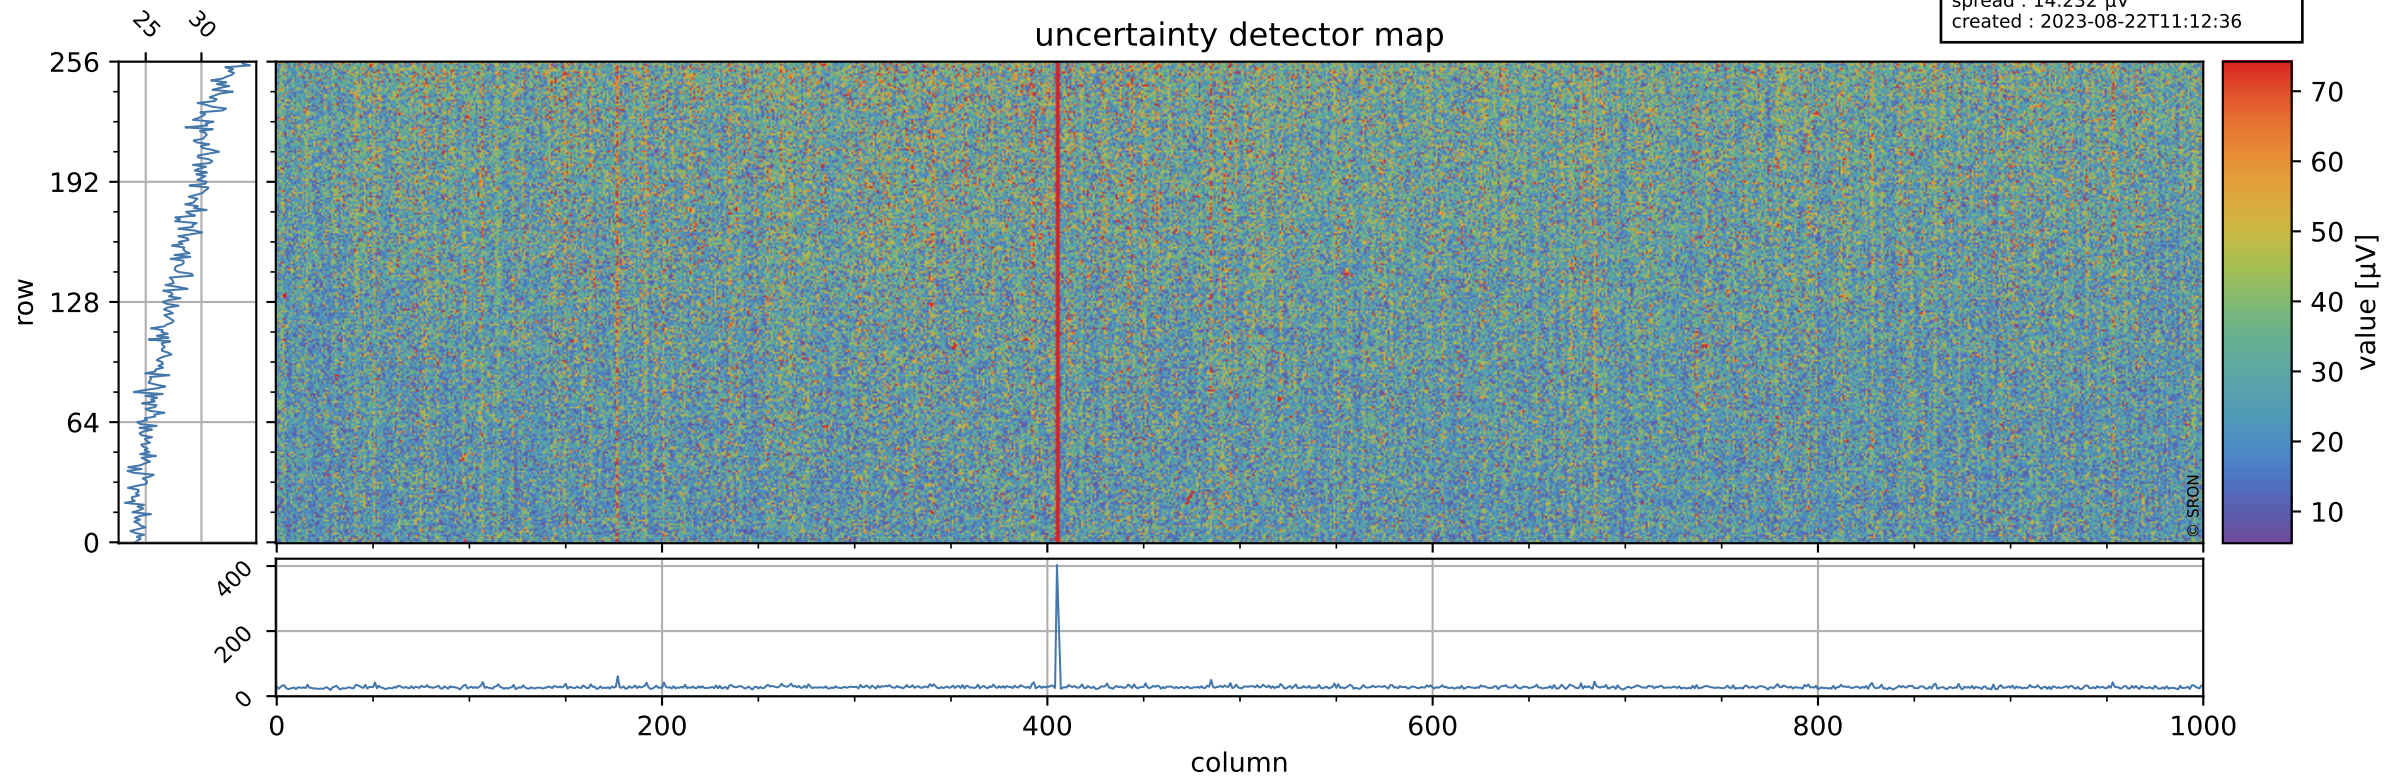

Tropomi SWIR offset (beta nominal)

orbits : 20 in [20782, 20827]
coverage : 2021-10-17 / 2021-10-20
median : 0.52596 V
spread : 0.035912 V
created : 2023-08-22T11:12:36

value detector map

Tropomi SWIR offset (beta nominal)

orbits : 20 in [20782, 20827]
coverage : 2021-10-17 / 2021-10-20
median : 27.9 μV
spread : 14.232 μV
created : 2023-08-22T11:12:36

Tropomi SWIR offset (beta nominal)

orbits : 20 in [20782, 20827]
coverage : 2021-10-17 / 2021-10-20
median : -0.053165 mV
spread : 0.39547 mV
created : 2023-08-22T11:12:36

value compared with SWIR offset CKD

Tropomi SWIR offset (beta nominal) ground-tracks of Sentinel-5P

orbits : 20 in [20782, 20827]
coverage : 2021-10-17 / 2021-10-20
created : 2023-08-22T11:12:37

Tropomi SWIR offset (beta nominal)

orbits : [1867, 20827]
coverage : 2018-02-20 / 2021-10-20
created : 2023-08-22T11:12:37

trend of detector median & temperatures