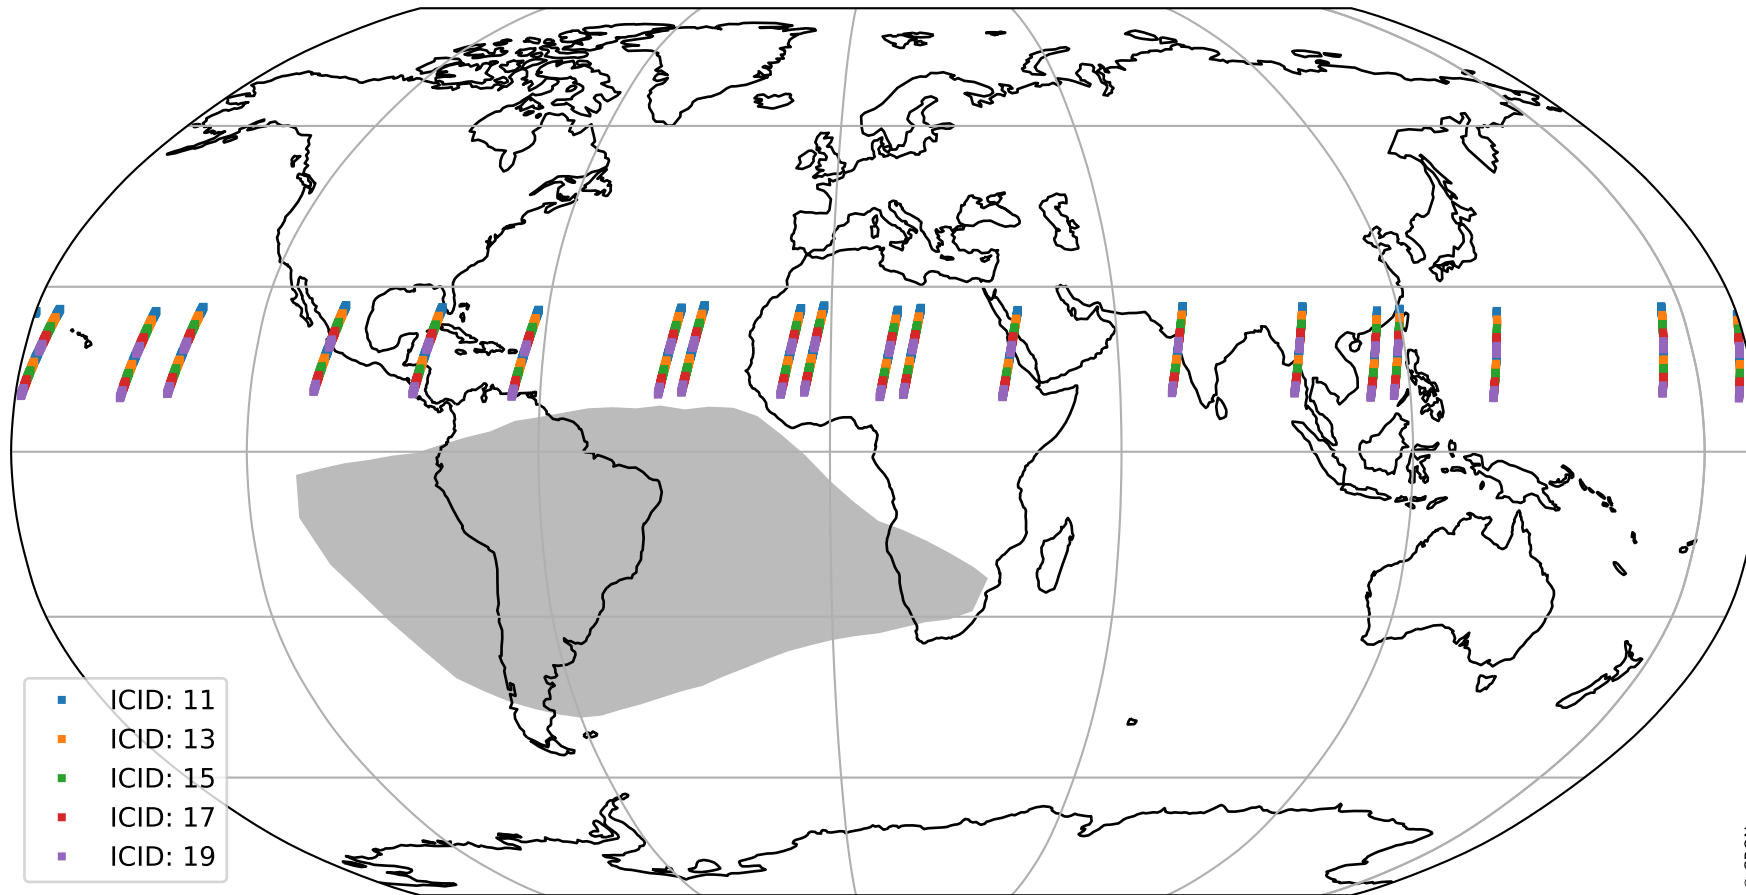

Tropomi SWIR offset (beta nominal)

orbits : 20 in [20782, 20827]
coverage : 2021-10-17 / 2021-10-20
median : 0.52596 V
spread : 0.035912 V
created : 2023-08-22T11:12:36

value detector map

Tropomi SWIR offset (beta nominal)

orbits : 20 in [20782, 20827]
coverage : 2021-10-17 / 2021-10-20
median : 27.9 μV
spread : 14.232 μV
created : 2023-08-22T11:12:36

Tropomi SWIR offset (beta nominal)

orbits : 20 in [20782, 20827]
coverage : 2021-10-17 / 2021-10-20
median : -0.053165 mV
spread : 0.39547 mV
created : 2023-08-22T11:12:36

value compared with SWIR offset CKD

Tropomi SWIR offset (beta nominal) ground-tracks of Sentinel-5P

orbits : 20 in [20782, 20827]
coverage : 2021-10-17 / 2021-10-20
created : 2023-08-22T11:12:37

Tropomi SWIR offset (beta nominal)

orbits : [1867, 20827]
coverage : 2018-02-20 / 2021-10-20
created : 2023-08-22T11:12:37

trend of detector median & temperatures