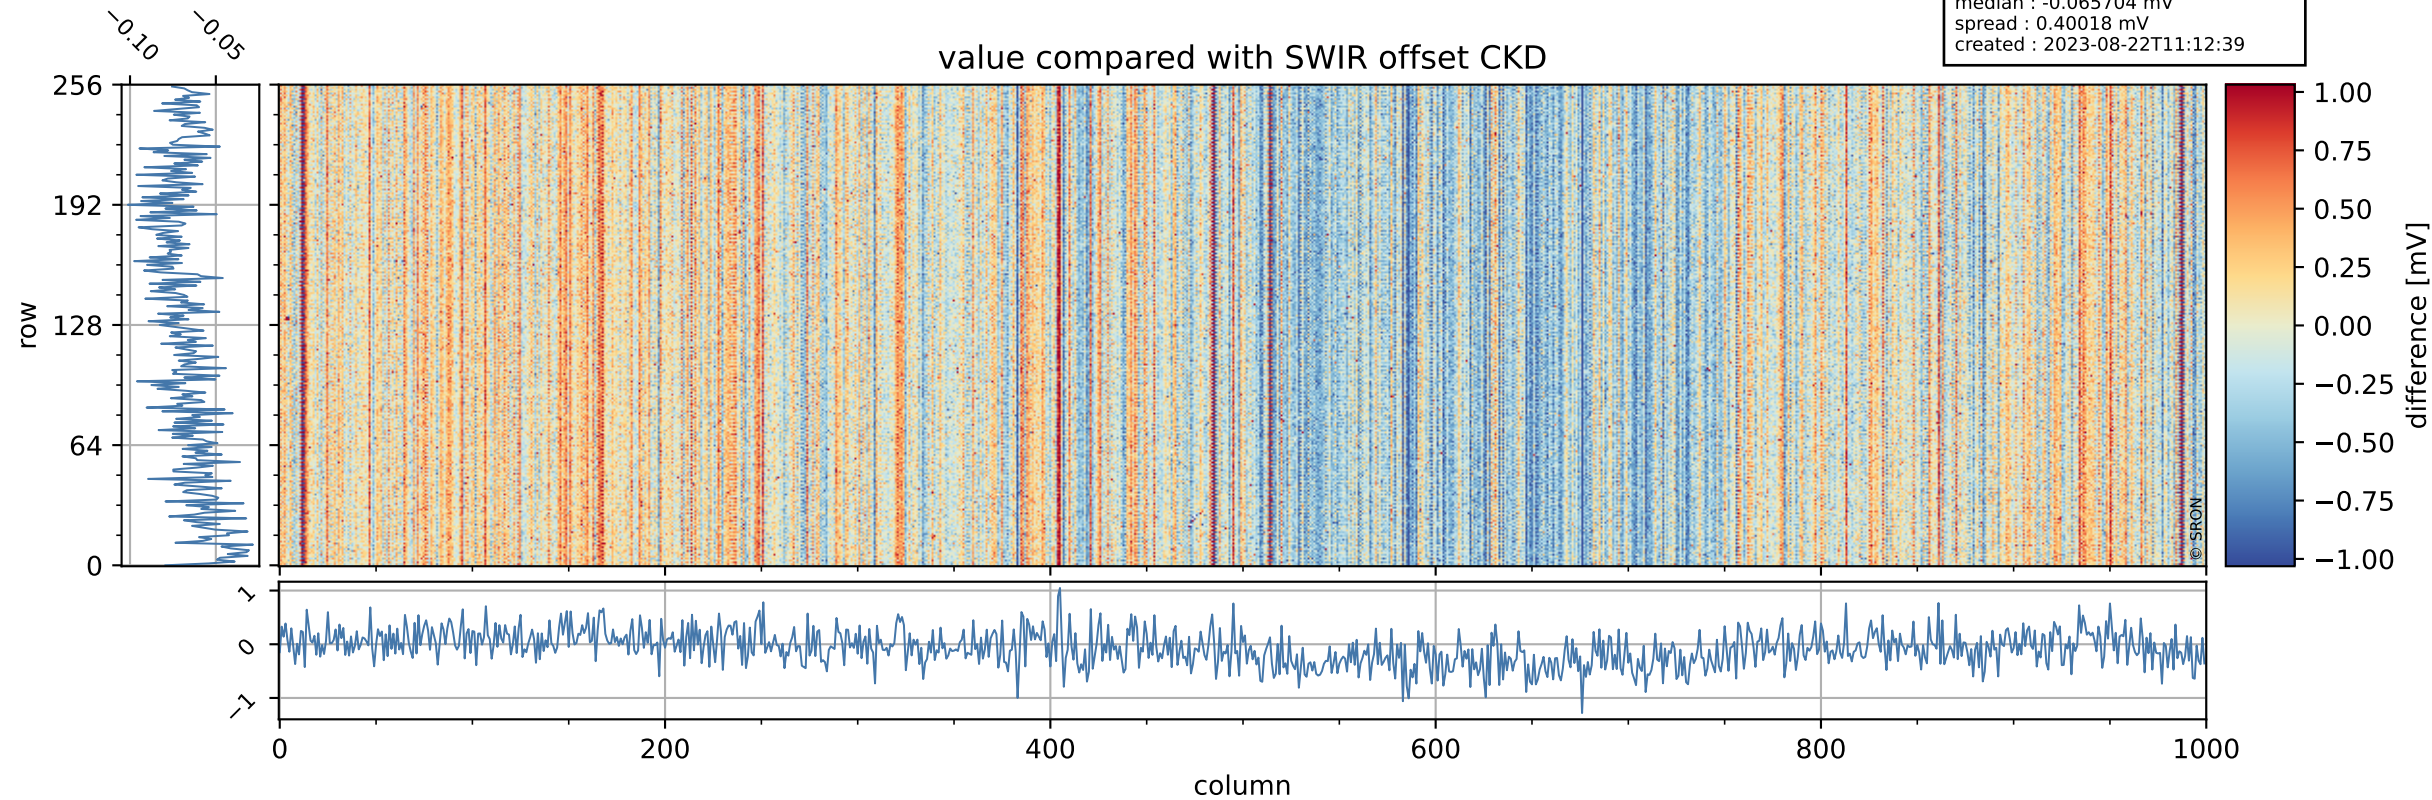

Tropomi SWIR offset (beta nominal)

orbits : 18 in [20827, 20872]
coverage : 2021-10-20 / 2021-10-23
median : 0.52595 V
spread : 0.035913 V
created : 2023-08-22T11:12:38

value detector map

Tropomi SWIR offset (beta nominal)

orbits : 18 in [20827, 20872]
coverage : 2021-10-20 / 2021-10-23
median : 28.625 μV
spread : 14.546 μV
created : 2023-08-22T11:12:38

Tropomi SWIR offset (beta nominal)

orbits : 18 in [20827, 20872]
coverage : 2021-10-20 / 2021-10-23
median : -0.065704 mV
spread : 0.40018 mV
created : 2023-08-22T11:12:39

value compared with SWIR offset CKD

Tropomi SWIR offset (beta nominal) ground-tracks of Sentinel-5P

orbits : 18 in [20827, 20872]
coverage : 2021-10-20 / 2021-10-23
created : 2023-08-22T11:12:39

Tropomi SWIR offset (beta nominal)

orbits : [1867, 20872]
coverage : 2018-02-20 / 2021-10-23
created : 2023-08-22T11:12:39

trend of detector median & temperatures