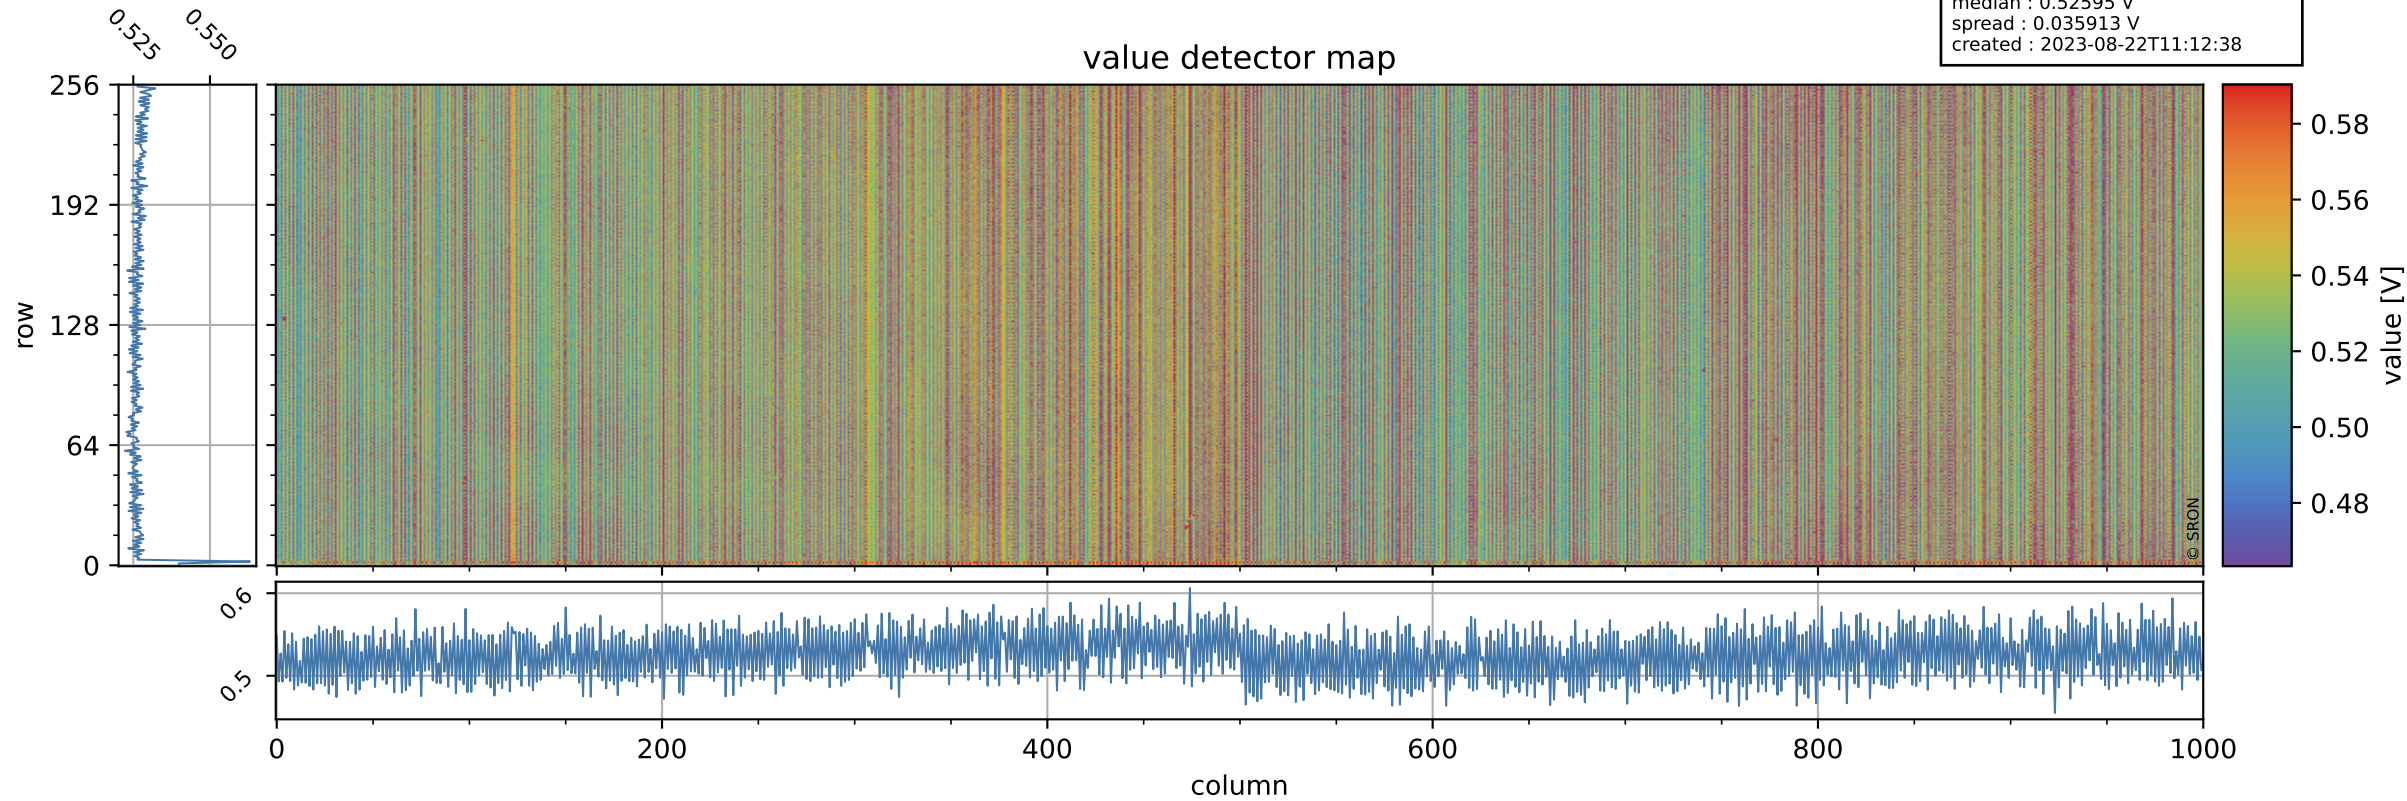

Tropomi SWIR offset (beta nominal)

orbits : 18 in [20827, 20872]
coverage : 2021-10-20 / 2021-10-23
median : 0.52595 V
spread : 0.035913 V
created : 2023-08-22T11:12:38

value detector map

Tropomi SWIR offset (beta nominal)

orbits : 18 in [20827, 20872]
coverage : 2021-10-20 / 2021-10-23
median : 28.625 μV
spread : 14.546 μV
created : 2023-08-22T11:12:38

Tropomi SWIR offset (beta nominal)

orbits : 18 in [20827, 20872]
coverage : 2021-10-20 / 2021-10-23
median : -0.065704 mV
spread : 0.40018 mV
created : 2023-08-22T11:12:39

value compared with SWIR offset CKD

Tropomi SWIR offset (beta nominal) ground-tracks of Sentinel-5P

orbits : 18 in [20827, 20872]
coverage : 2021-10-20 / 2021-10-23
created : 2023-08-22T11:12:39

Tropomi SWIR offset (beta nominal)

orbits : [1867, 20872]
coverage : 2018-02-20 / 2021-10-23
created : 2023-08-22T11:12:39

trend of detector median & temperatures