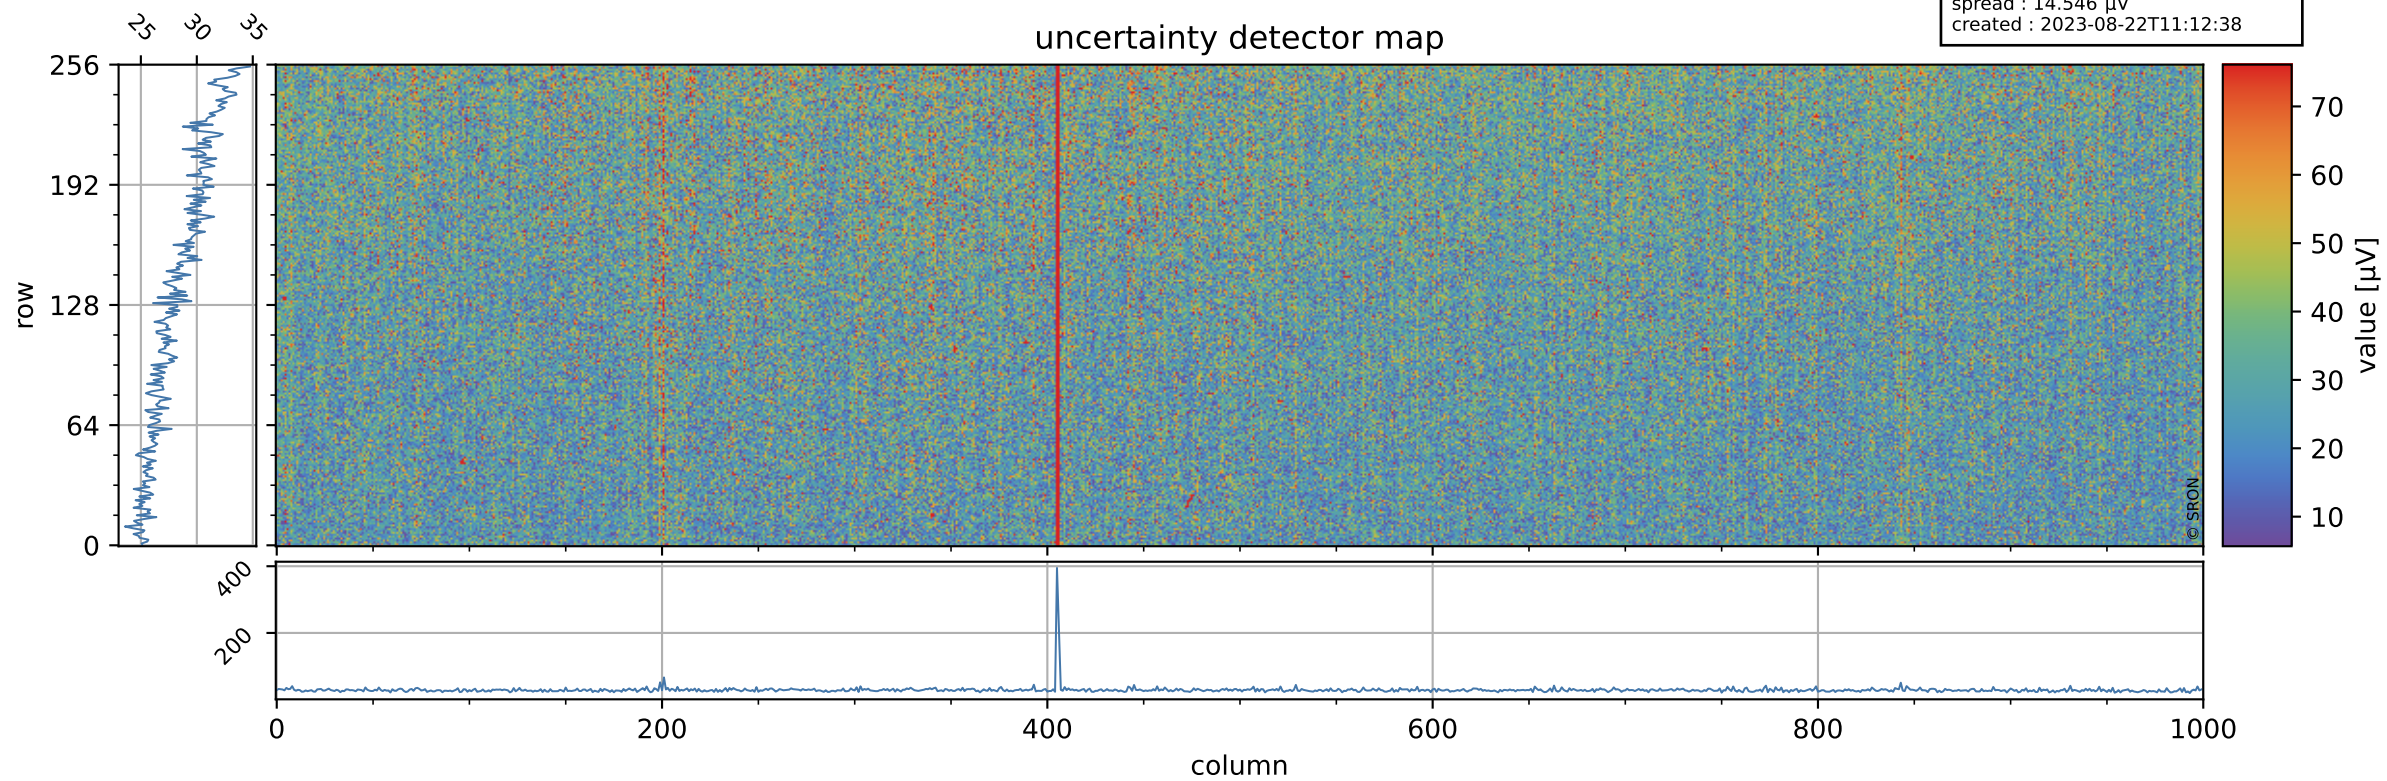

Tropomi SWIR offset (beta nominal)

orbits : 18 in [20827, 20872]
coverage : 2021-10-20 / 2021-10-23
median : 0.52595 V
spread : 0.035913 V
created : 2023-08-22T11:12:38

value detector map

Tropomi SWIR offset (beta nominal)

orbits : 18 in [20827, 20872]
coverage : 2021-10-20 / 2021-10-23
median : 28.625 μV
spread : 14.546 μV
created : 2023-08-22T11:12:38

Tropomi SWIR offset (beta nominal)

orbits : 18 in [20827, 20872]
coverage : 2021-10-20 / 2021-10-23
median : -0.065704 mV
spread : 0.40018 mV
created : 2023-08-22T11:12:39

value compared with SWIR offset CKD

Tropomi SWIR offset (beta nominal) ground-tracks of Sentinel-5P

orbits : 18 in [20827, 20872]
coverage : 2021-10-20 / 2021-10-23
created : 2023-08-22T11:12:39

Tropomi SWIR offset (beta nominal)

orbits : [1867, 20872]
coverage : 2018-02-20 / 2021-10-23
created : 2023-08-22T11:12:39

trend of detector median & temperatures