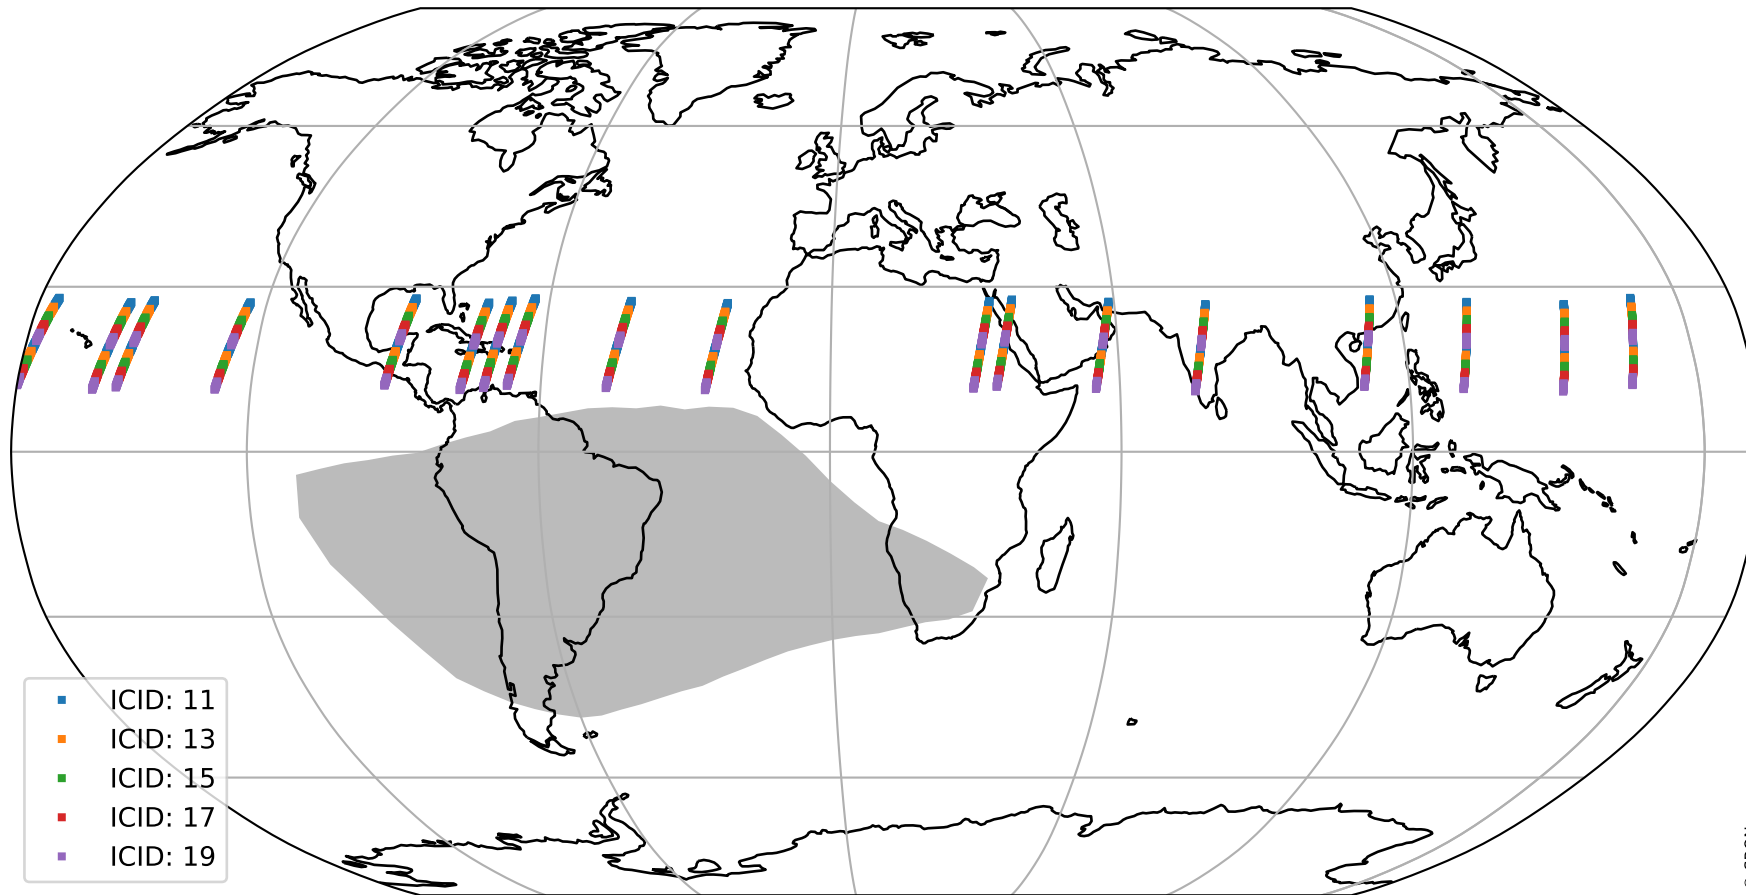

Tropomi SWIR offset (beta nominal)

orbits : 18 in [20827, 20872]
coverage : 2021-10-20 / 2021-10-23
median : 0.52595 V
spread : 0.035913 V
created : 2023-08-22T11:12:38

value detector map

Tropomi SWIR offset (beta nominal)

orbits : 18 in [20827, 20872]
coverage : 2021-10-20 / 2021-10-23
median : 28.625 μV
spread : 14.546 μV
created : 2023-08-22T11:12:38

Tropomi SWIR offset (beta nominal)

orbits : 18 in [20827, 20872]
coverage : 2021-10-20 / 2021-10-23
median : -0.065704 mV
spread : 0.40018 mV
created : 2023-08-22T11:12:39

value compared with SWIR offset CKD

Tropomi SWIR offset (beta nominal) ground-tracks of Sentinel-5P

orbits : 18 in [20827, 20872]
coverage : 2021-10-20 / 2021-10-23
created : 2023-08-22T11:12:39

Tropomi SWIR offset (beta nominal)

orbits : [1867, 20872]
coverage : 2018-02-20 / 2021-10-23
created : 2023-08-22T11:12:39

trend of detector median & temperatures