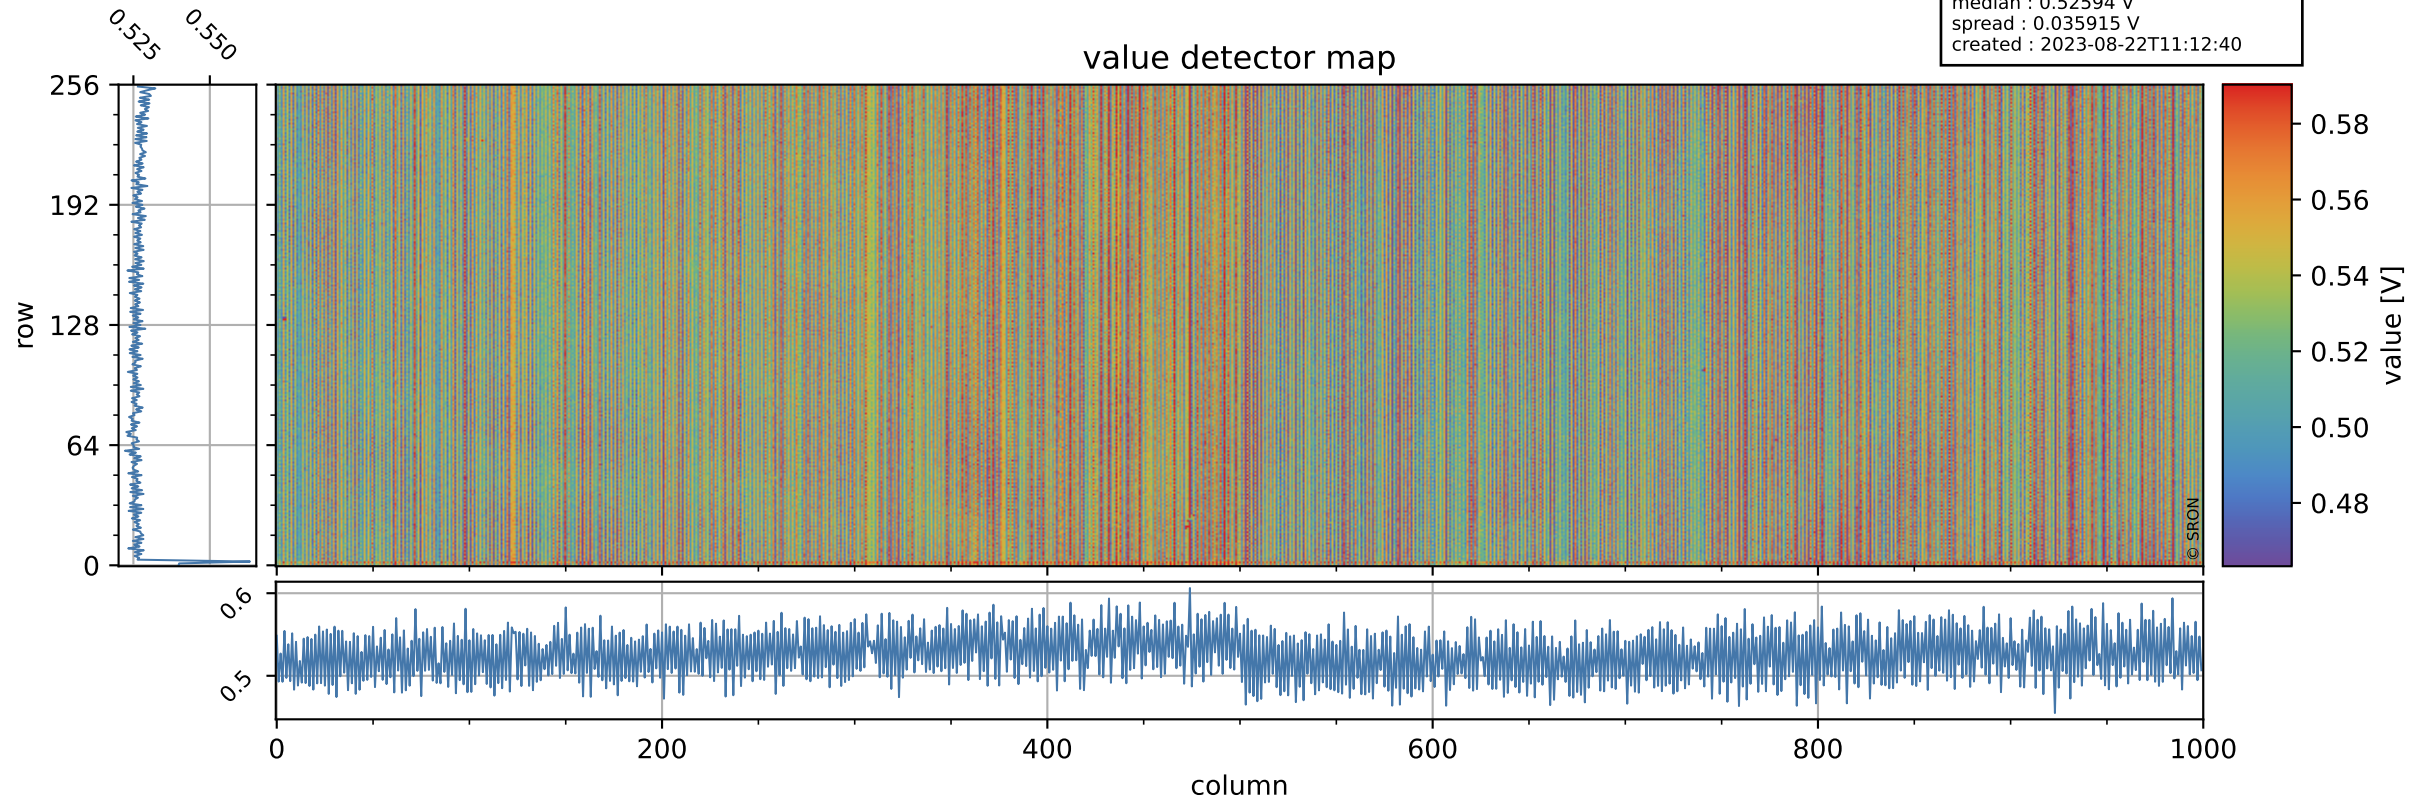

Tropomi SWIR offset (beta nominal)

orbits : 19 in [20872, 20917]
coverage : 2021-10-23 / 2021-10-26
median : 0.52594 V
spread : 0.035915 V
created : 2023-08-22T11:12:40

value detector map

Tropomi SWIR offset (beta nominal)

orbits : 19 in [20872, 20917]
coverage : 2021-10-23 / 2021-10-26
median : 27.779 μV
spread : 14.17 μV
created : 2023-08-22T11:12:40

Tropomi SWIR offset (beta nominal)

orbits : 19 in [20872, 20917]
coverage : 2021-10-23 / 2021-10-26
median : -0.06979 mV
spread : 0.39581 mV
created : 2023-08-22T11:12:41

value compared with SWIR offset CKD

Tropomi SWIR offset (beta nominal) ground-tracks of Sentinel-5P

orbits : 19 in [20872, 20917]
coverage : 2021-10-23 / 2021-10-26
created : 2023-08-22T11:12:41

Tropomi SWIR offset (beta nominal)

orbits : [1867, 20917]
coverage : 2018-02-20 / 2021-10-26
created : 2023-08-22T11:12:41

trend of detector median & temperatures