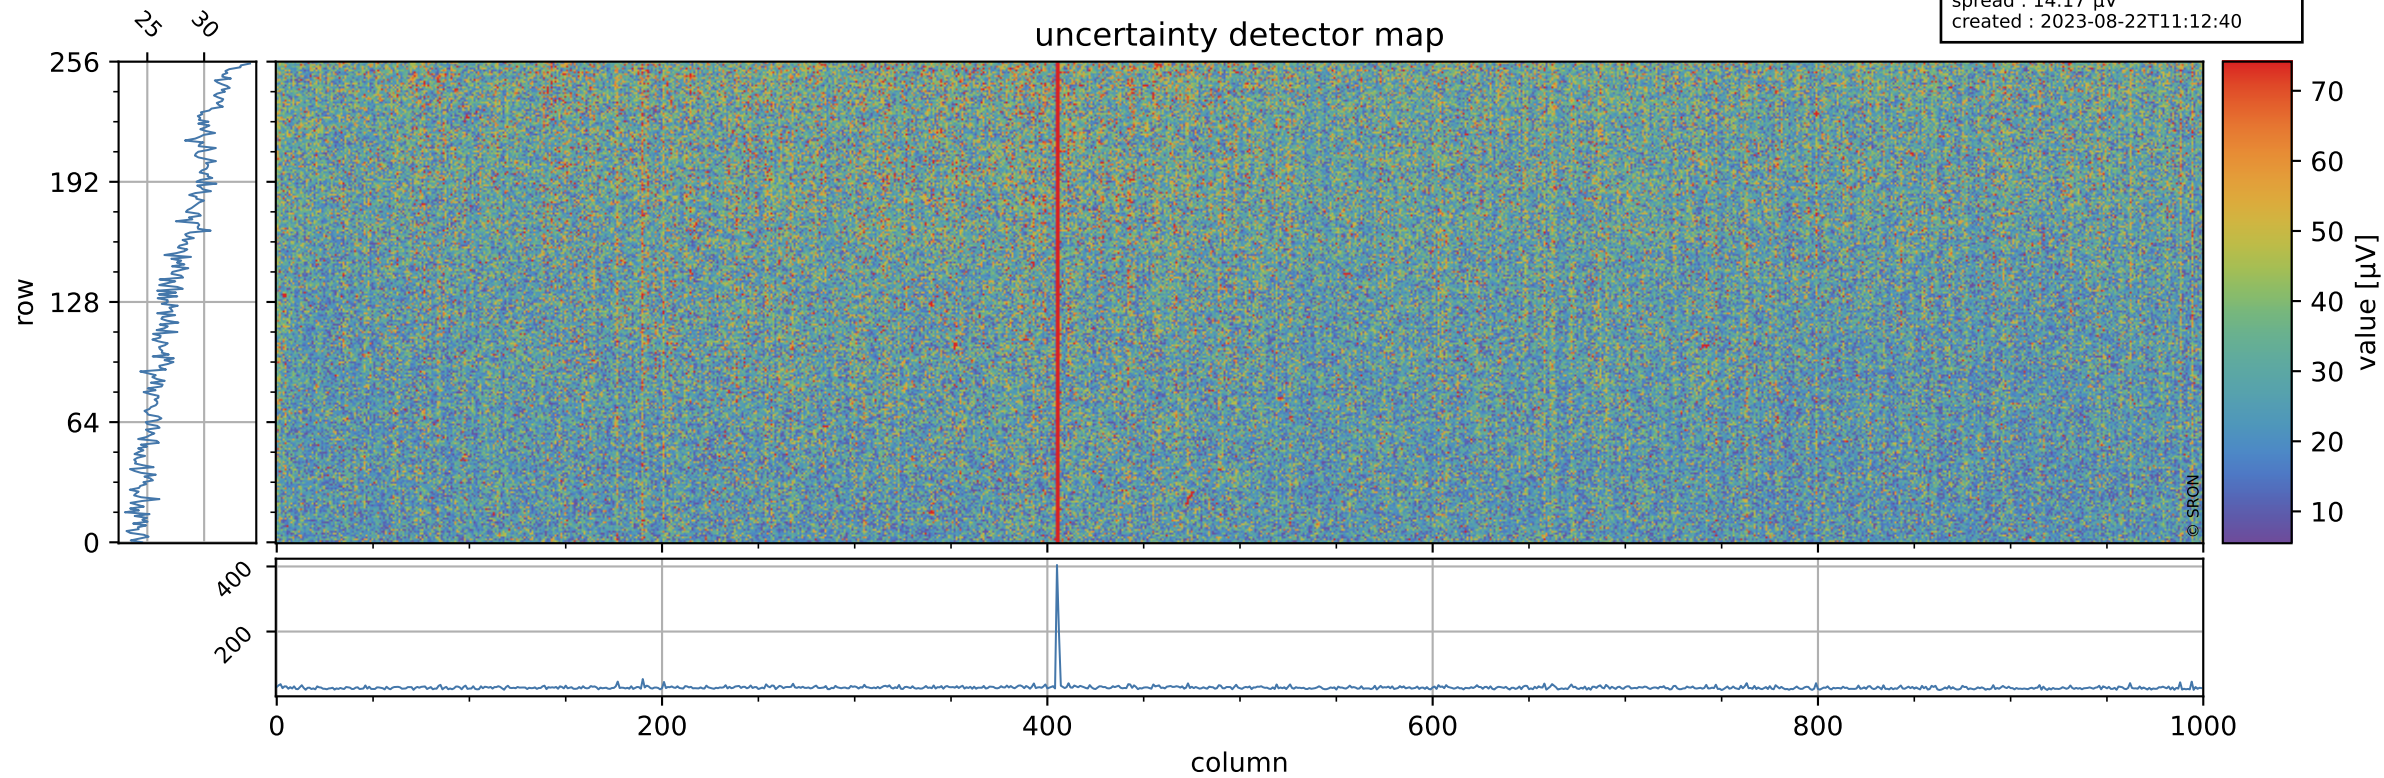

Tropomi SWIR offset (beta nominal)

orbits : 19 in [20872, 20917]
coverage : 2021-10-23 / 2021-10-26
median : 0.52594 V
spread : 0.035915 V
created : 2023-08-22T11:12:40

value detector map

Tropomi SWIR offset (beta nominal)

orbits : 19 in [20872, 20917]
coverage : 2021-10-23 / 2021-10-26
median : 27.779 μV
spread : 14.17 μV
created : 2023-08-22T11:12:40

Tropomi SWIR offset (beta nominal)

orbits : 19 in [20872, 20917]
coverage : 2021-10-23 / 2021-10-26
median : -0.06979 mV
spread : 0.39581 mV
created : 2023-08-22T11:12:41

value compared with SWIR offset CKD

Tropomi SWIR offset (beta nominal) ground-tracks of Sentinel-5P

orbits : 19 in [20872, 20917]
coverage : 2021-10-23 / 2021-10-26
created : 2023-08-22T11:12:41

Tropomi SWIR offset (beta nominal)

orbits : [1867, 20917]
coverage : 2018-02-20 / 2021-10-26
created : 2023-08-22T11:12:41

trend of detector median & temperatures