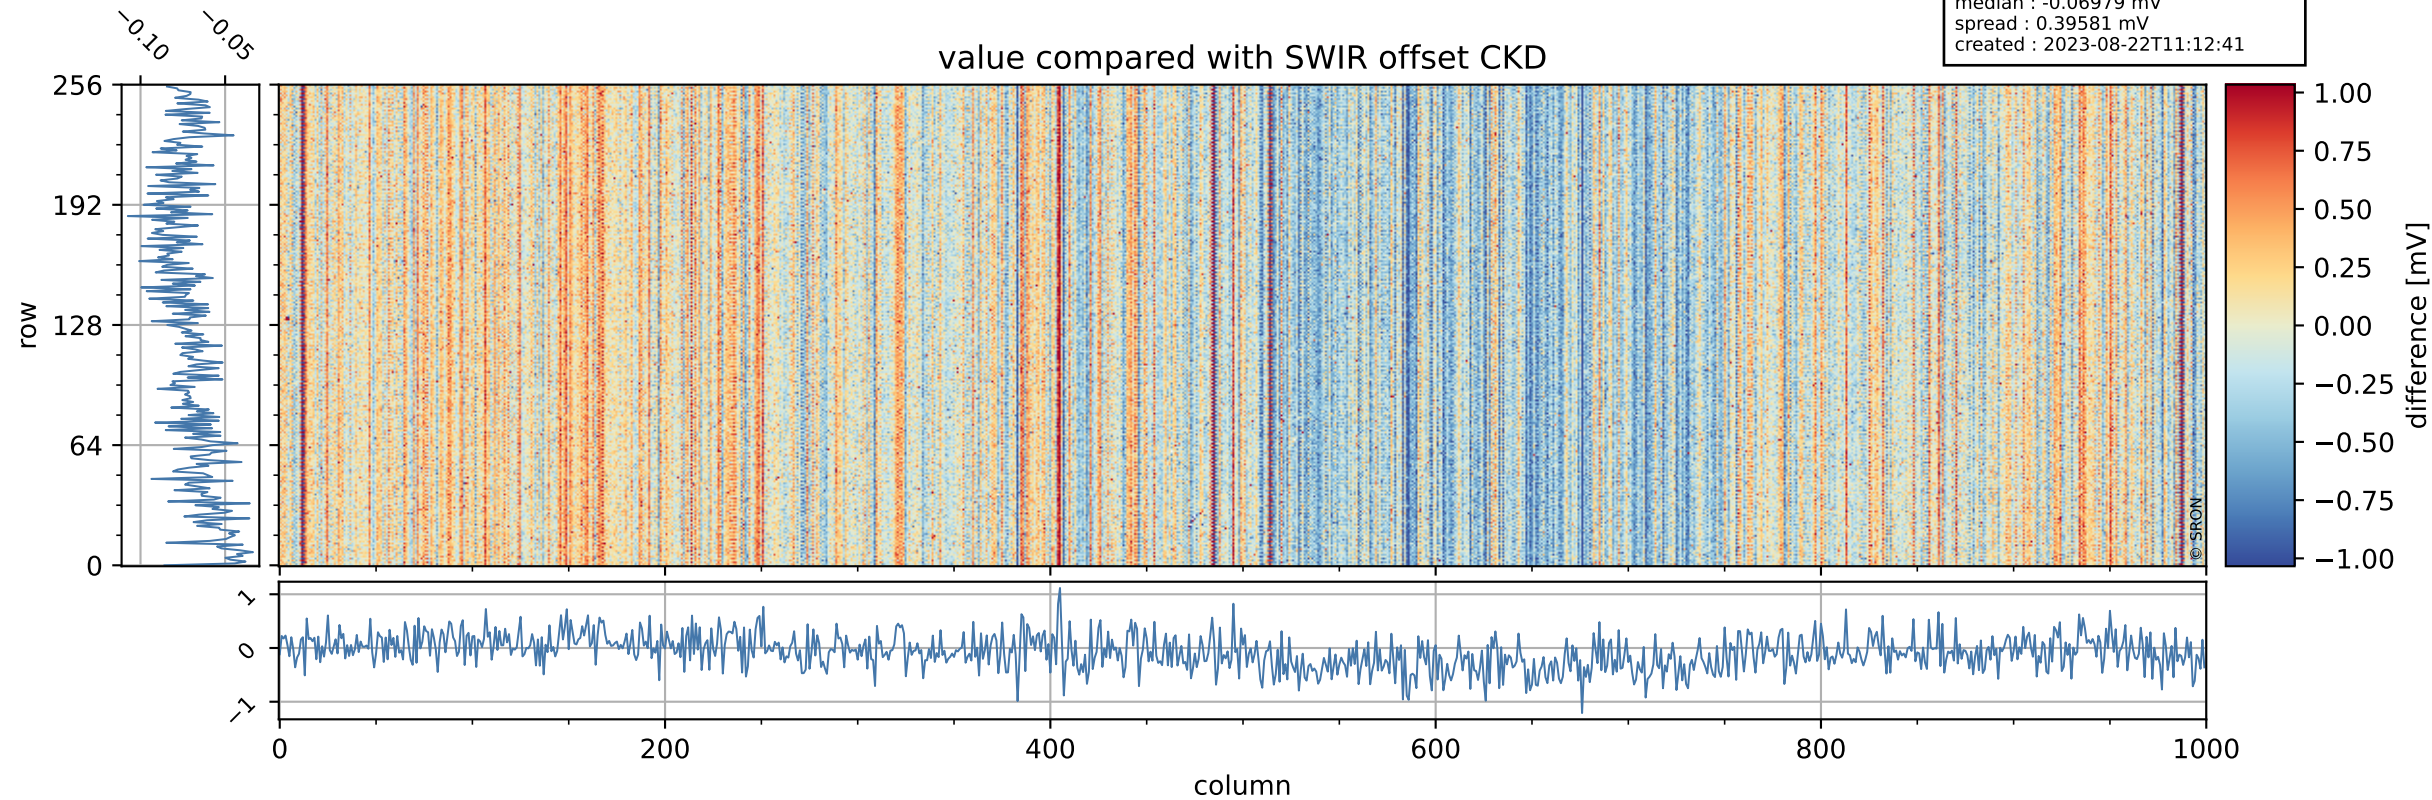

Tropomi SWIR offset (beta nominal)

orbits : 19 in [20872, 20917]
coverage : 2021-10-23 / 2021-10-26
median : 0.52594 V
spread : 0.035915 V
created : 2023-08-22T11:12:40

value detector map

Tropomi SWIR offset (beta nominal)

orbits : 19 in [20872, 20917]
coverage : 2021-10-23 / 2021-10-26
median : 27.779 μV
spread : 14.17 μV
created : 2023-08-22T11:12:40

Tropomi SWIR offset (beta nominal)

orbits : 19 in [20872, 20917]
coverage : 2021-10-23 / 2021-10-26
median : -0.06979 mV
spread : 0.39581 mV
created : 2023-08-22T11:12:41

value compared with SWIR offset CKD

Tropomi SWIR offset (beta nominal) ground-tracks of Sentinel-5P

orbits : 19 in [20872, 20917]
coverage : 2021-10-23 / 2021-10-26
created : 2023-08-22T11:12:41

Tropomi SWIR offset (beta nominal)

orbits : [1867, 20917]
coverage : 2018-02-20 / 2021-10-26
created : 2023-08-22T11:12:41

trend of detector median & temperatures