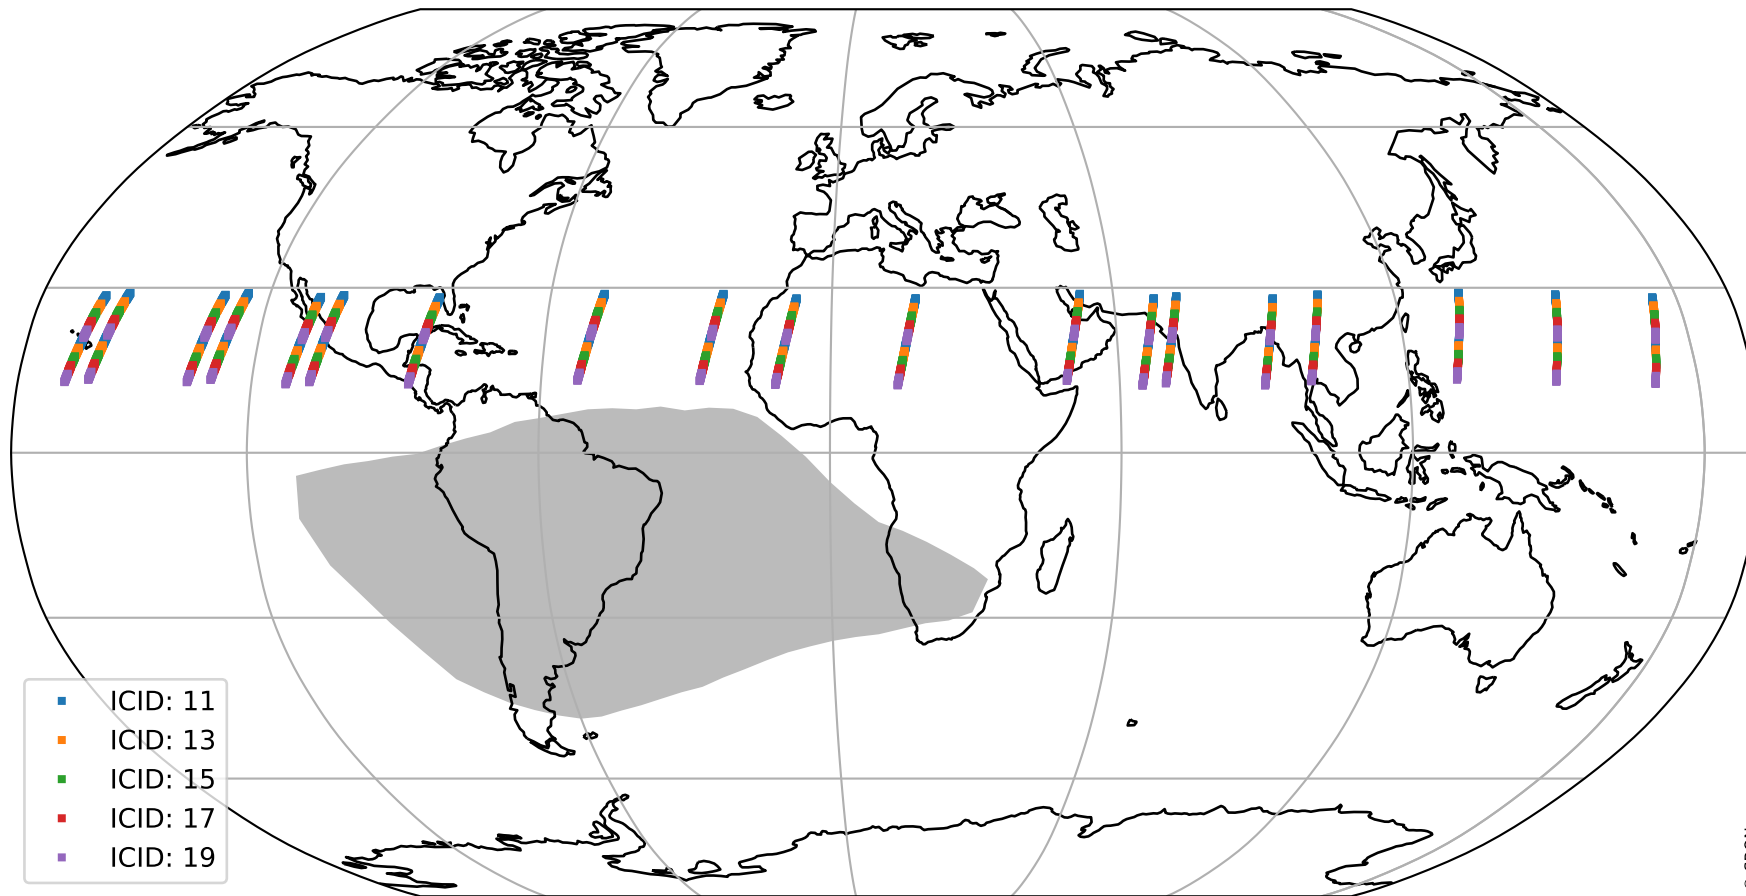

Tropomi SWIR offset (beta nominal)

orbits : 19 in [20872, 20917]
coverage : 2021-10-23 / 2021-10-26
median : 0.52594 V
spread : 0.035915 V
created : 2023-08-22T11:12:40

value detector map

Tropomi SWIR offset (beta nominal)

orbits : 19 in [20872, 20917]
coverage : 2021-10-23 / 2021-10-26
median : 27.779 μV
spread : 14.17 μV
created : 2023-08-22T11:12:40

Tropomi SWIR offset (beta nominal)

orbits : 19 in [20872, 20917]
coverage : 2021-10-23 / 2021-10-26
median : -0.06979 mV
spread : 0.39581 mV
created : 2023-08-22T11:12:41

value compared with SWIR offset CKD

Tropomi SWIR offset (beta nominal) ground-tracks of Sentinel-5P

orbits : 19 in [20872, 20917]
coverage : 2021-10-23 / 2021-10-26
created : 2023-08-22T11:12:41

Tropomi SWIR offset (beta nominal)

orbits : [1867, 20917]
coverage : 2018-02-20 / 2021-10-26
created : 2023-08-22T11:12:41

trend of detector median & temperatures