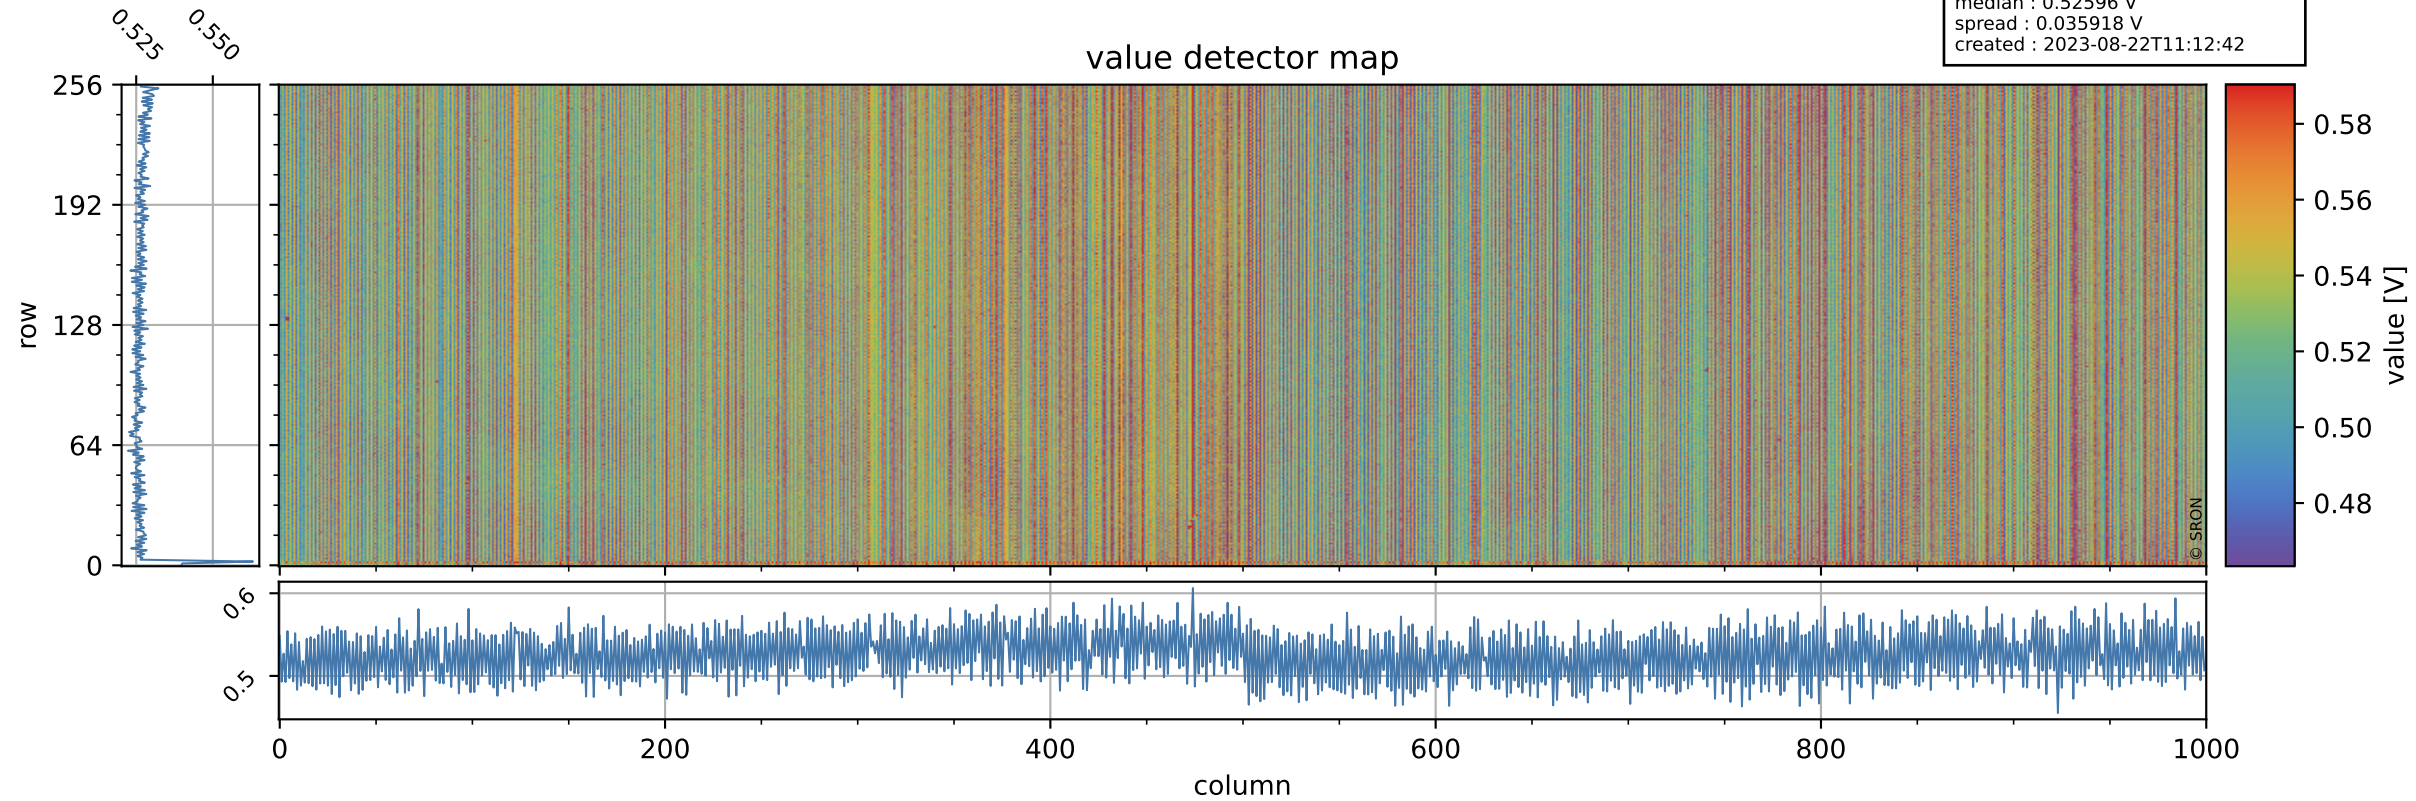

Tropomi SWIR offset (beta nominal)

orbits : 19 in [20917, 20962]
coverage : 2021-10-26 / 2021-10-29
median : 0.52596 V
spread : 0.035918 V
created : 2023-08-22T11:12:42

value detector map

Tropomi SWIR offset (beta nominal)

orbits : 19 in [20917, 20962]
coverage : 2021-10-26 / 2021-10-29
median : 28.637 μV
spread : 14.395 μV
created : 2023-08-22T11:12:42

Tropomi SWIR offset (beta nominal)

orbits : 19 in [20917, 20962]
coverage : 2021-10-26 / 2021-10-29
median : -0.057616 mV
spread : 0.39932 mV
created : 2023-08-22T11:12:43

value compared with SWIR offset CKD

Tropomi SWIR offset (beta nominal) ground-tracks of Sentinel-5P

orbits : 19 in [20917, 20962]
coverage : 2021-10-26 / 2021-10-29
created : 2023-08-22T11:12:43

Tropomi SWIR offset (beta nominal)

orbits : [1867, 20962]
coverage : 2018-02-20 / 2021-10-29
created : 2023-08-22T11:12:43

trend of detector median & temperatures