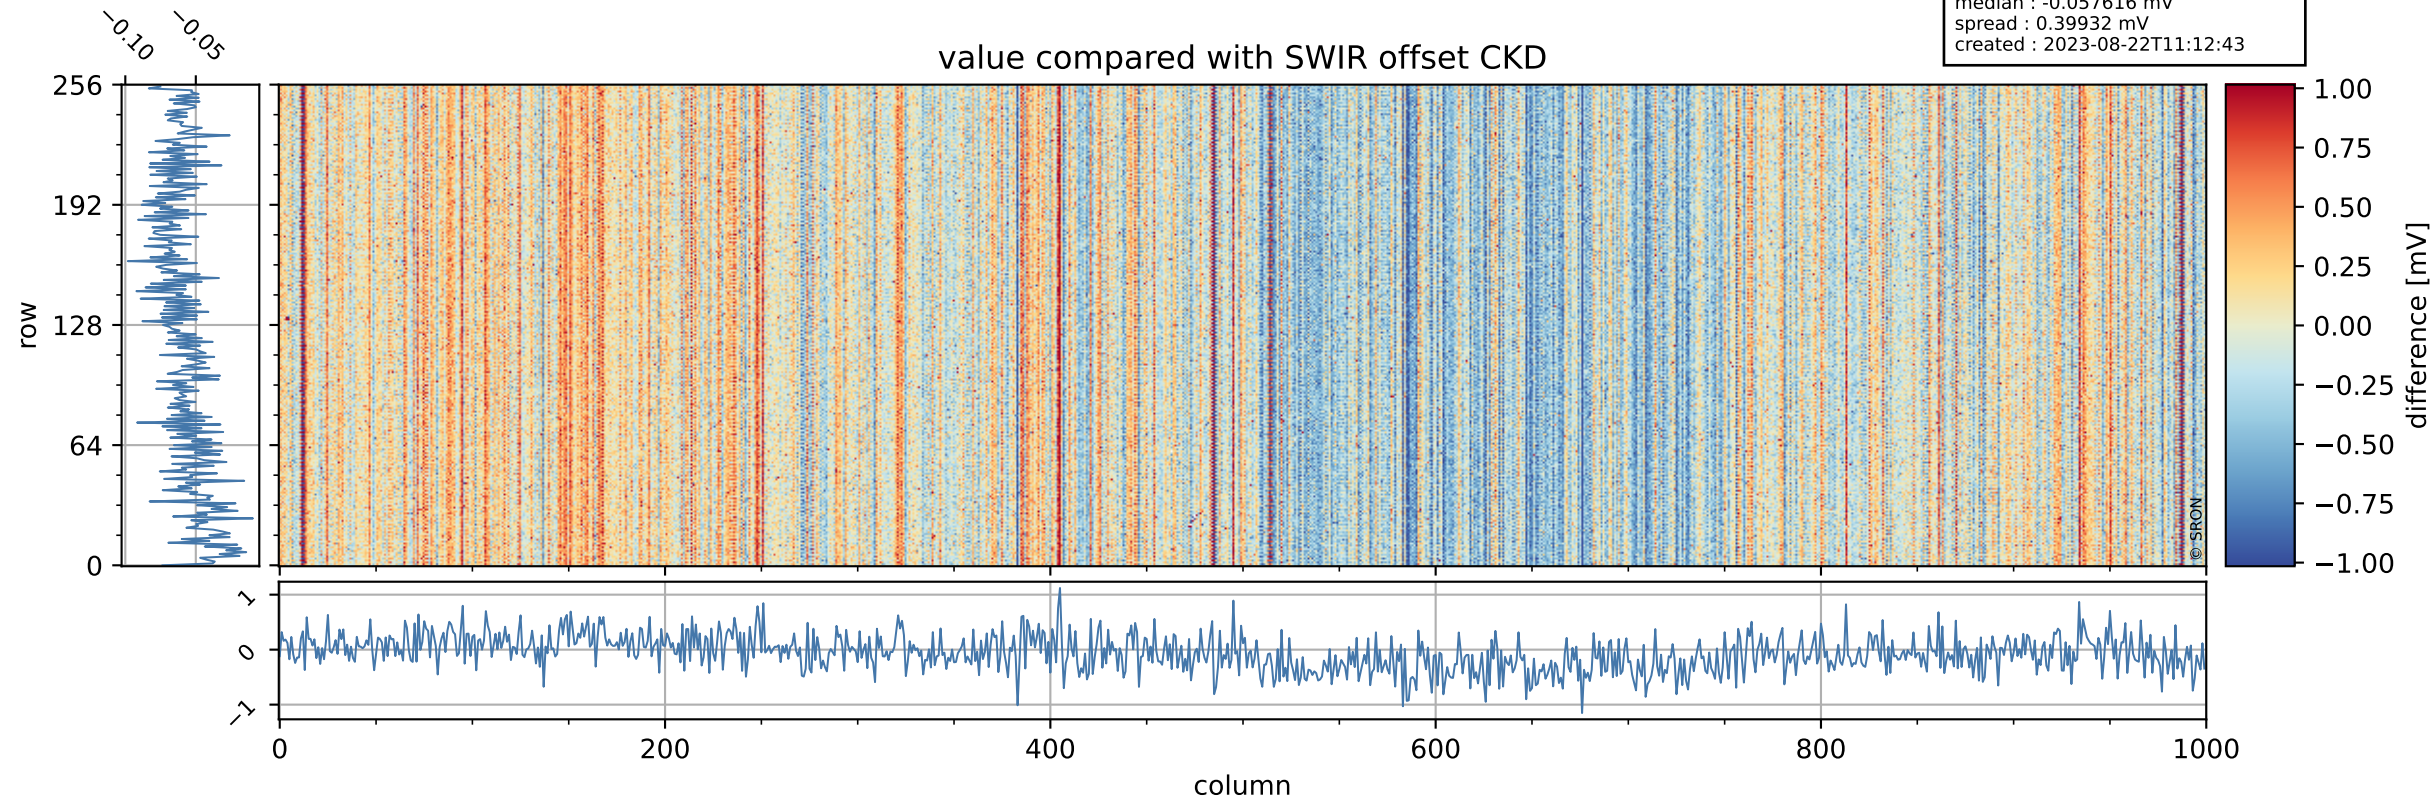

Tropomi SWIR offset (beta nominal)

orbits : 19 in [20917, 20962]
coverage : 2021-10-26 / 2021-10-29
median : 0.52596 V
spread : 0.035918 V
created : 2023-08-22T11:12:42

value detector map

Tropomi SWIR offset (beta nominal)

orbits : 19 in [20917, 20962]
coverage : 2021-10-26 / 2021-10-29
median : 28.637 μV
spread : 14.395 μV
created : 2023-08-22T11:12:42

Tropomi SWIR offset (beta nominal)

orbits : 19 in [20917, 20962]
coverage : 2021-10-26 / 2021-10-29
median : -0.057616 mV
spread : 0.39932 mV
created : 2023-08-22T11:12:43

value compared with SWIR offset CKD

Tropomi SWIR offset (beta nominal) ground-tracks of Sentinel-5P

orbits : 19 in [20917, 20962]
coverage : 2021-10-26 / 2021-10-29
created : 2023-08-22T11:12:43

Tropomi SWIR offset (beta nominal)

orbits : [1867, 20962]
coverage : 2018-02-20 / 2021-10-29
created : 2023-08-22T11:12:43

trend of detector median & temperatures