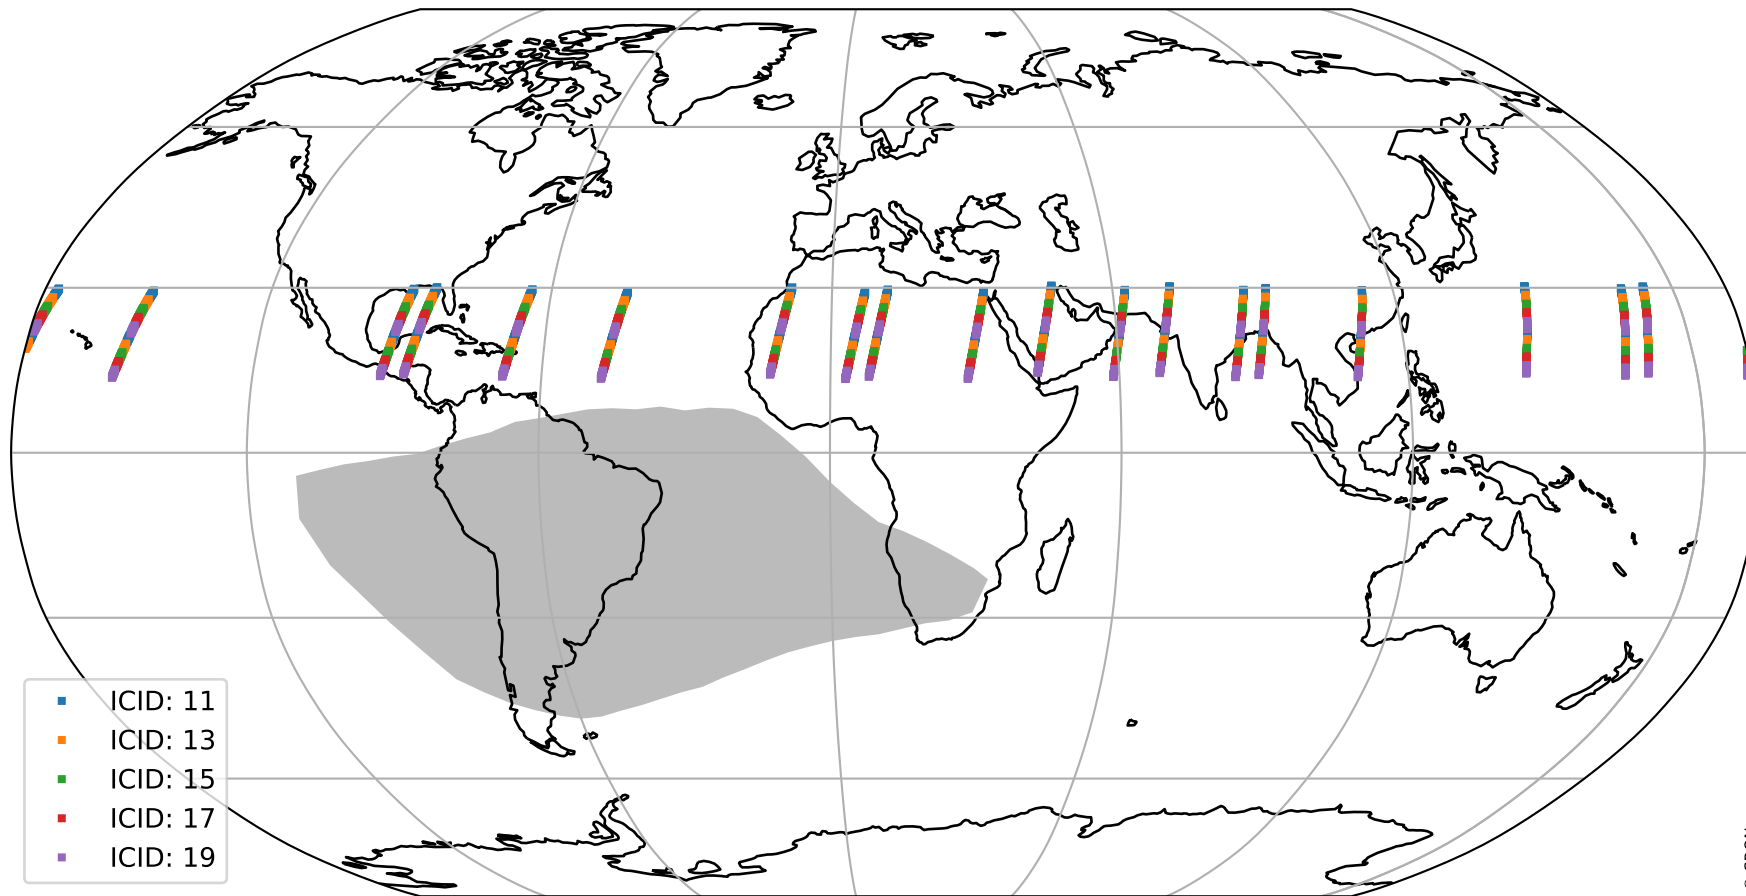

Tropomi SWIR offset (beta nominal)

orbits : 19 in [20917, 20962]
coverage : 2021-10-26 / 2021-10-29
median : 0.52596 V
spread : 0.035918 V
created : 2023-08-22T11:12:42

value detector map

Tropomi SWIR offset (beta nominal)

orbits : 19 in [20917, 20962]
coverage : 2021-10-26 / 2021-10-29
median : 28.637 μV
spread : 14.395 μV
created : 2023-08-22T11:12:42

Tropomi SWIR offset (beta nominal)

orbits : 19 in [20917, 20962]
coverage : 2021-10-26 / 2021-10-29
median : -0.057616 mV
spread : 0.39932 mV
created : 2023-08-22T11:12:43

value compared with SWIR offset CKD

Tropomi SWIR offset (beta nominal) ground-tracks of Sentinel-5P

orbits : 19 in [20917, 20962]
coverage : 2021-10-26 / 2021-10-29
created : 2023-08-22T11:12:43

Tropomi SWIR offset (beta nominal)

orbits : [1867, 20962]
coverage : 2018-02-20 / 2021-10-29
created : 2023-08-22T11:12:43

trend of detector median & temperatures