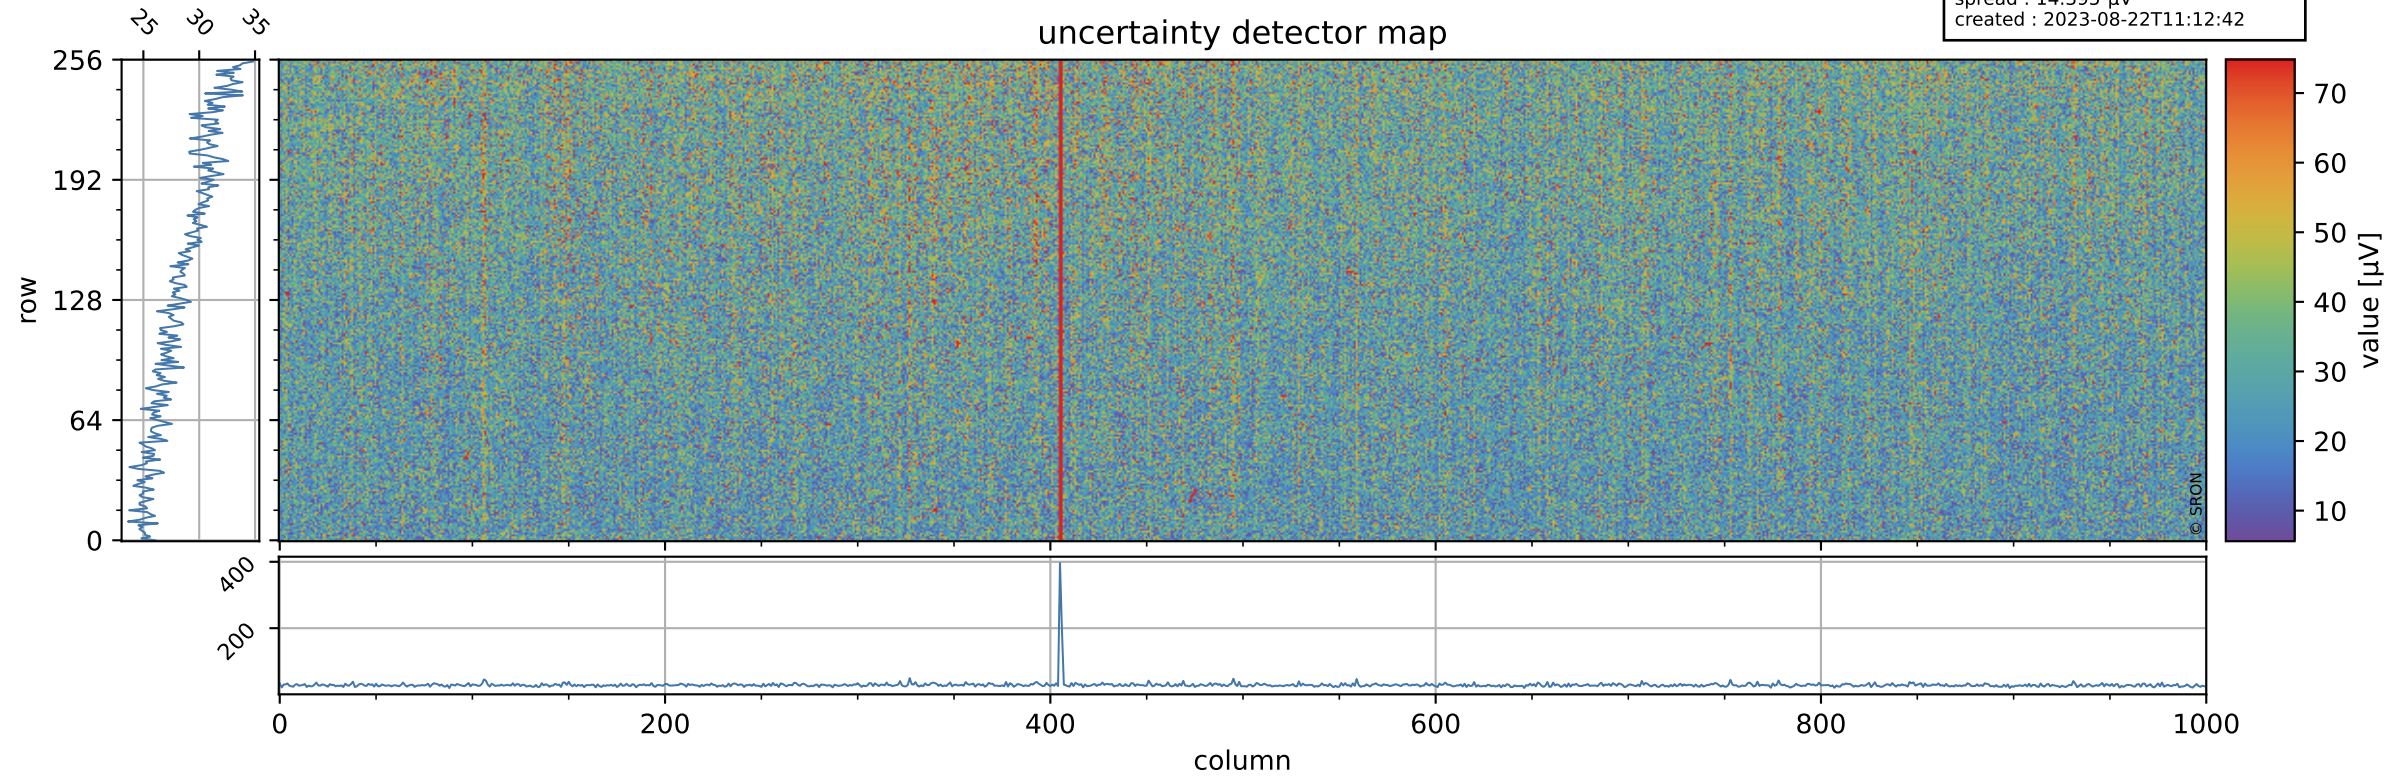

Tropomi SWIR offset (beta nominal)

orbits : 19 in [20917, 20962]
coverage : 2021-10-26 / 2021-10-29
median : 0.52596 V
spread : 0.035918 V
created : 2023-08-22T11:12:42

value detector map

Tropomi SWIR offset (beta nominal)

orbits : 19 in [20917, 20962]
coverage : 2021-10-26 / 2021-10-29
median : 28.637 μV
spread : 14.395 μV
created : 2023-08-22T11:12:42

Tropomi SWIR offset (beta nominal)

orbits : 19 in [20917, 20962]
coverage : 2021-10-26 / 2021-10-29
median : -0.057616 mV
spread : 0.39932 mV
created : 2023-08-22T11:12:43

value compared with SWIR offset CKD

Tropomi SWIR offset (beta nominal) ground-tracks of Sentinel-5P

orbits : 19 in [20917, 20962]
coverage : 2021-10-26 / 2021-10-29
created : 2023-08-22T11:12:43

Tropomi SWIR offset (beta nominal)

orbits : [1867, 20962]
coverage : 2018-02-20 / 2021-10-29
created : 2023-08-22T11:12:43

trend of detector median & temperatures