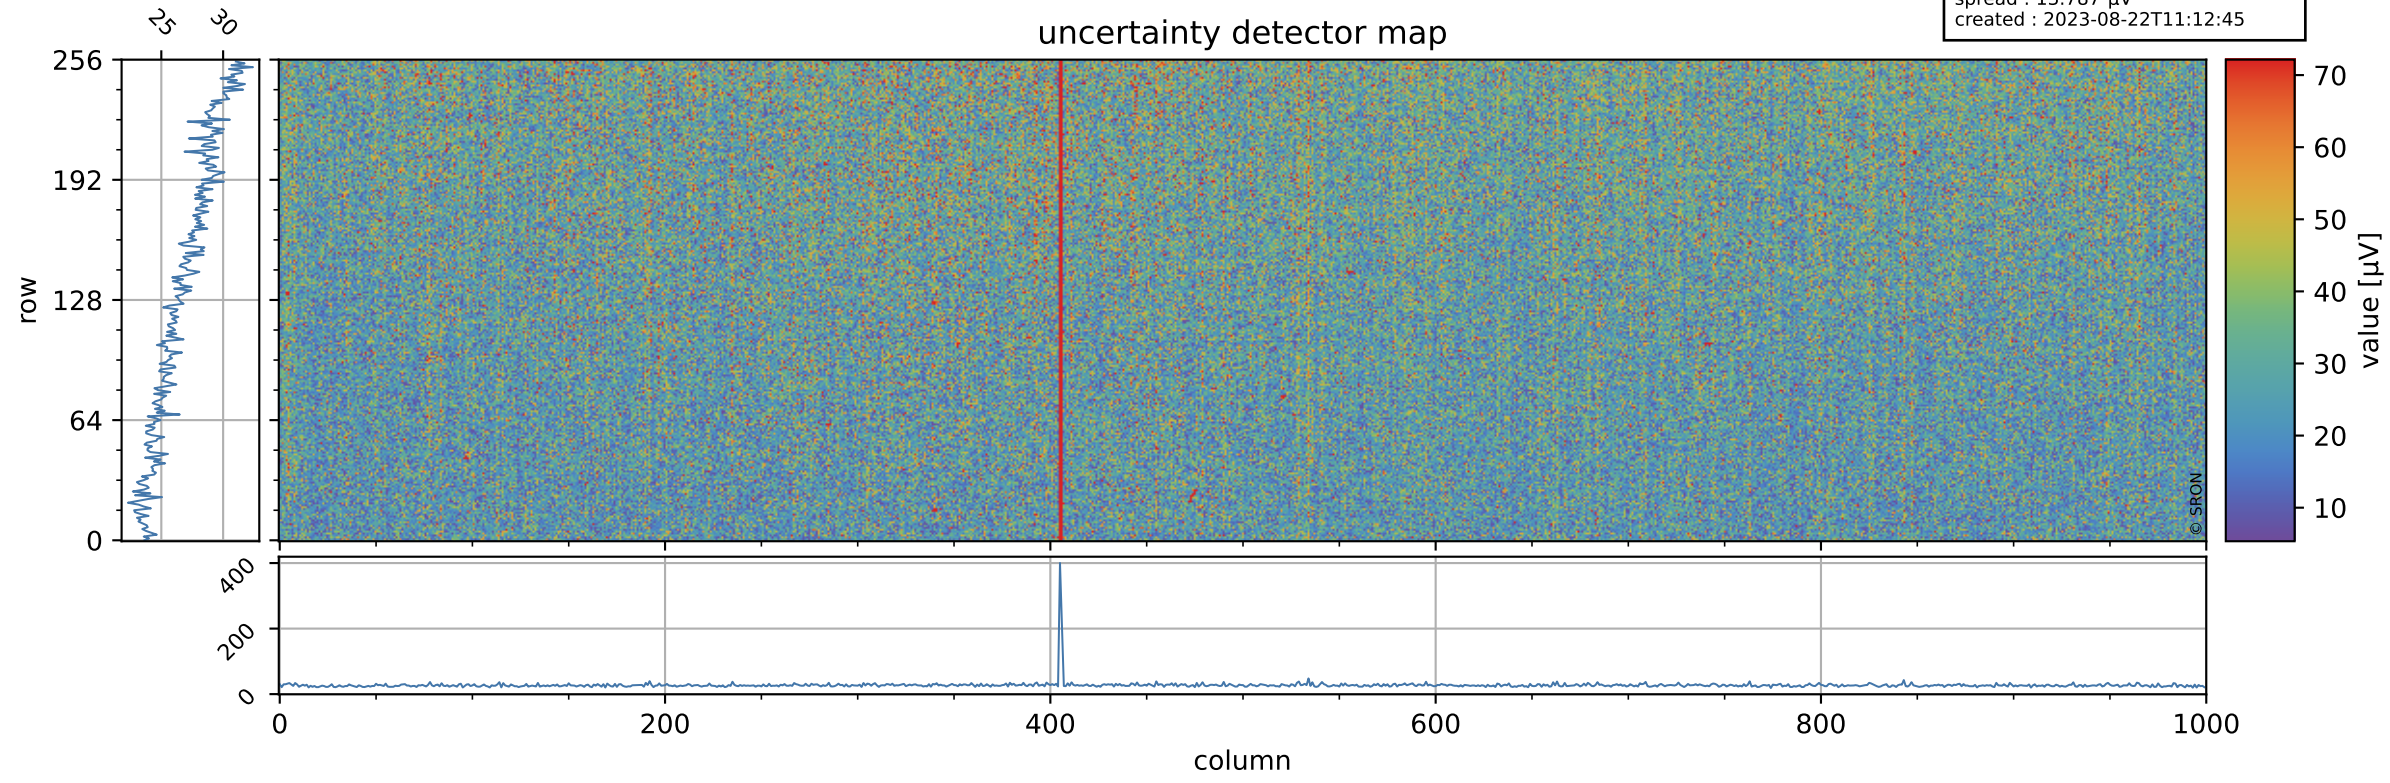

# Tropomi SWIR offset (beta nominal)

orbits : 20 in [20962, 21007]  
coverage : 2021-10-30 / 2021-11-02  
median : 0.52597 V  
spread : 0.035915 V  
created : 2023-08-22T11:12:44

## value detector map

# Tropomi SWIR offset (beta nominal)

orbits : 20 in [20962, 21007]  
coverage : 2021-10-30 / 2021-11-02  
median : 26.983  $\mu\text{V}$   
spread : 13.787  $\mu\text{V}$   
created : 2023-08-22T11:12:45

# Tropomi SWIR offset (beta nominal) ground-tracks of Sentinel-5P

orbits : 20 in [20962, 21007]  
coverage : 2021-10-30 / 2021-11-02  
created : 2023-08-22T11:12:45