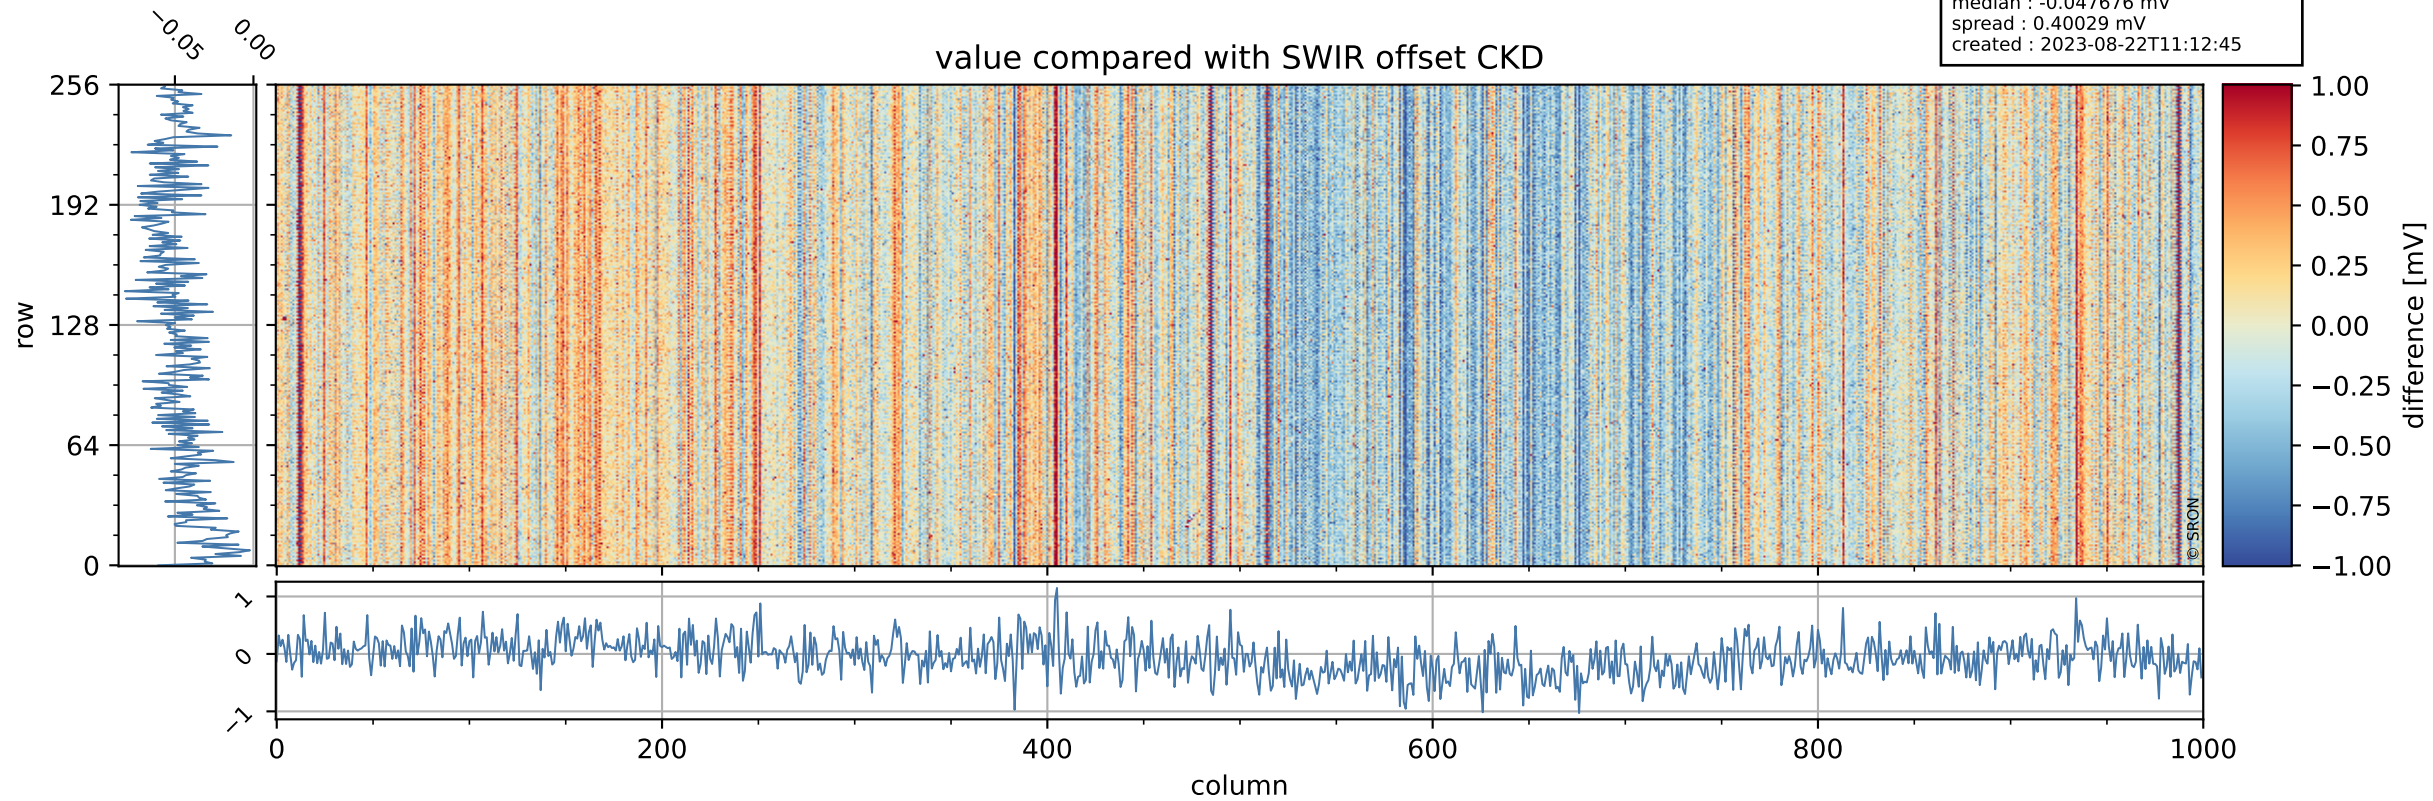

## value detector map

# Tropomi SWIR offset (beta nominal)

orbits : 20 in [20962, 21007]  
coverage : 2021-10-30 / 2021-11-02  
median : 26.983  $\mu\text{V}$   
spread : 13.787  $\mu\text{V}$   
created : 2023-08-22T11:12:45

# Tropomi SWIR offset (beta nominal)

orbits : 20 in [20962, 21007]  
coverage : 2021-10-30 / 2021-11-02  
median : -0.047676 mV  
spread : 0.40029 mV  
created : 2023-08-22T11:12:45

value compared with SWIR offset CKD

# Tropomi SWIR offset (beta nominal) ground-tracks of Sentinel-5P

orbits : 20 in [20962, 21007]  
coverage : 2021-10-30 / 2021-11-02  
created : 2023-08-22T11:12:45