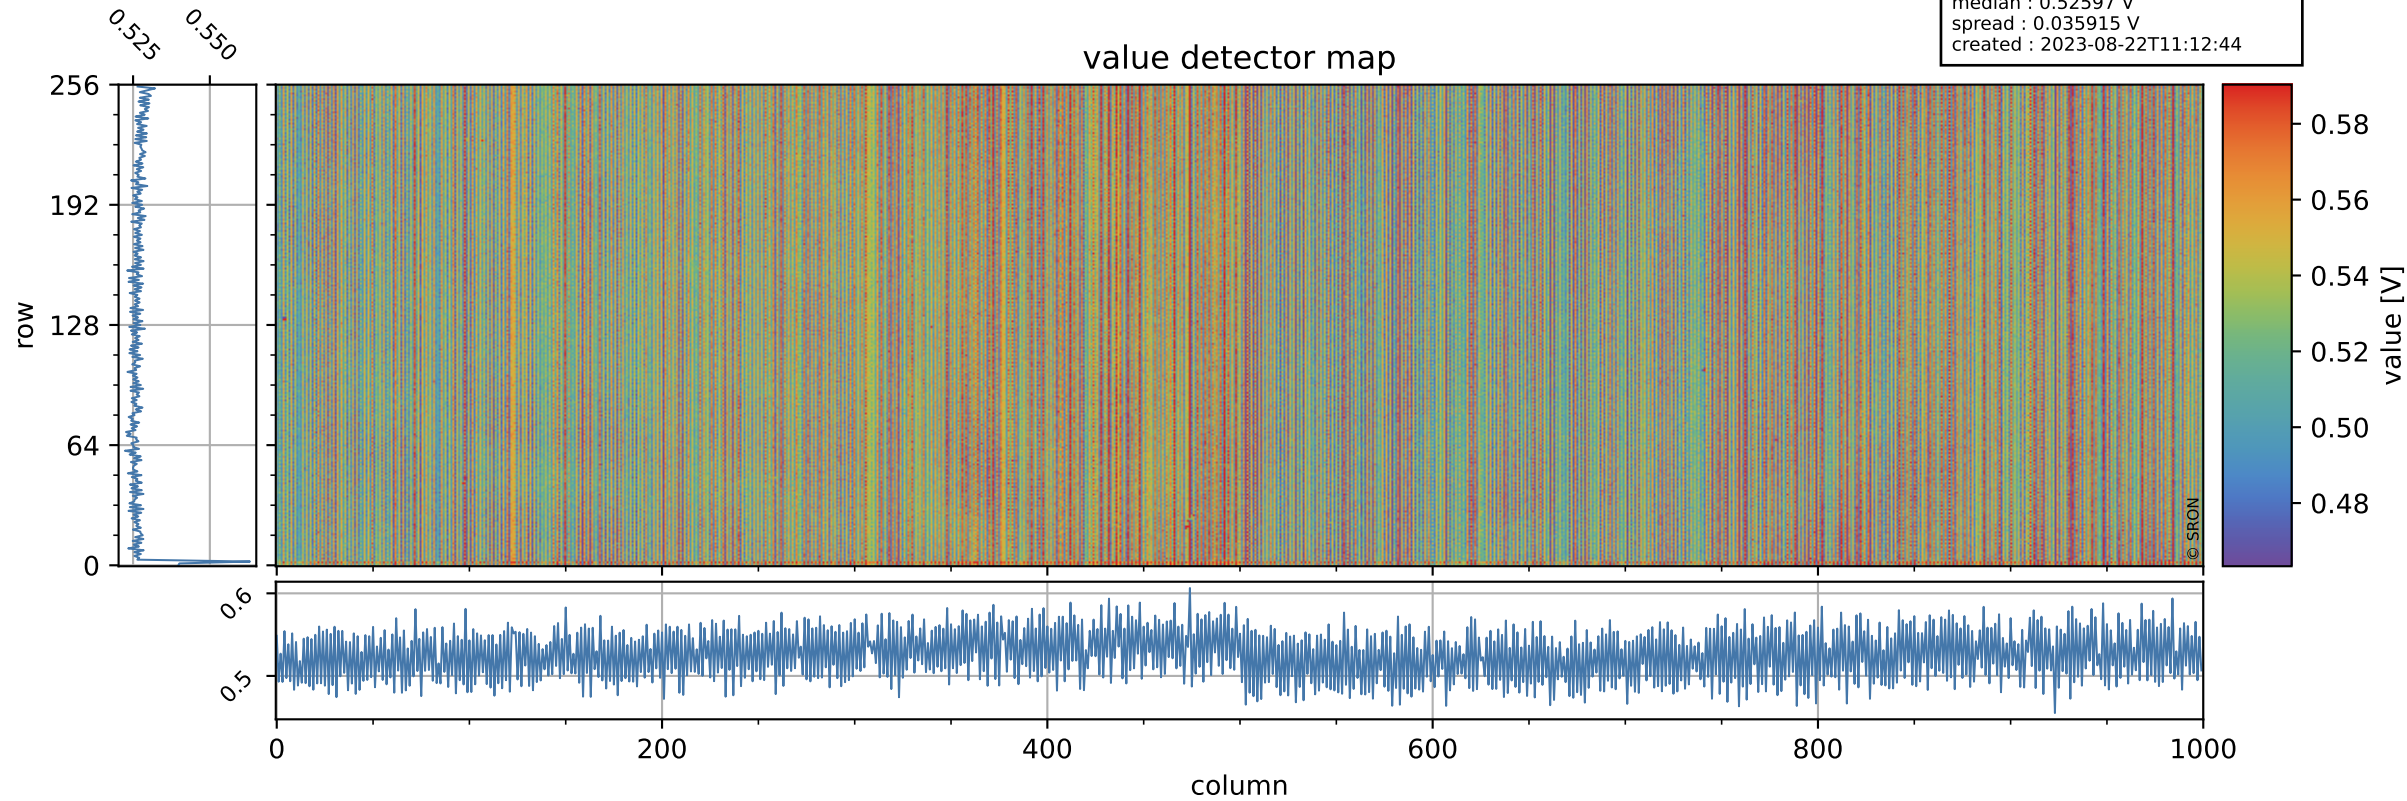

# Tropomi SWIR offset (beta nominal)

orbits : 20 in [20962, 21007]  
coverage : 2021-10-30 / 2021-11-02  
median : 0.52597 V  
spread : 0.035915 V  
created : 2023-08-22T11:12:44

## value detector map

# Tropomi SWIR offset (beta nominal)

orbits : 20 in [20962, 21007]  
coverage : 2021-10-30 / 2021-11-02  
median : 26.983  $\mu\text{V}$   
spread : 13.787  $\mu\text{V}$   
created : 2023-08-22T11:12:45

# Tropomi SWIR offset (beta nominal) ground-tracks of Sentinel-5P

orbits : 20 in [20962, 21007]  
coverage : 2021-10-30 / 2021-11-02  
created : 2023-08-22T11:12:45