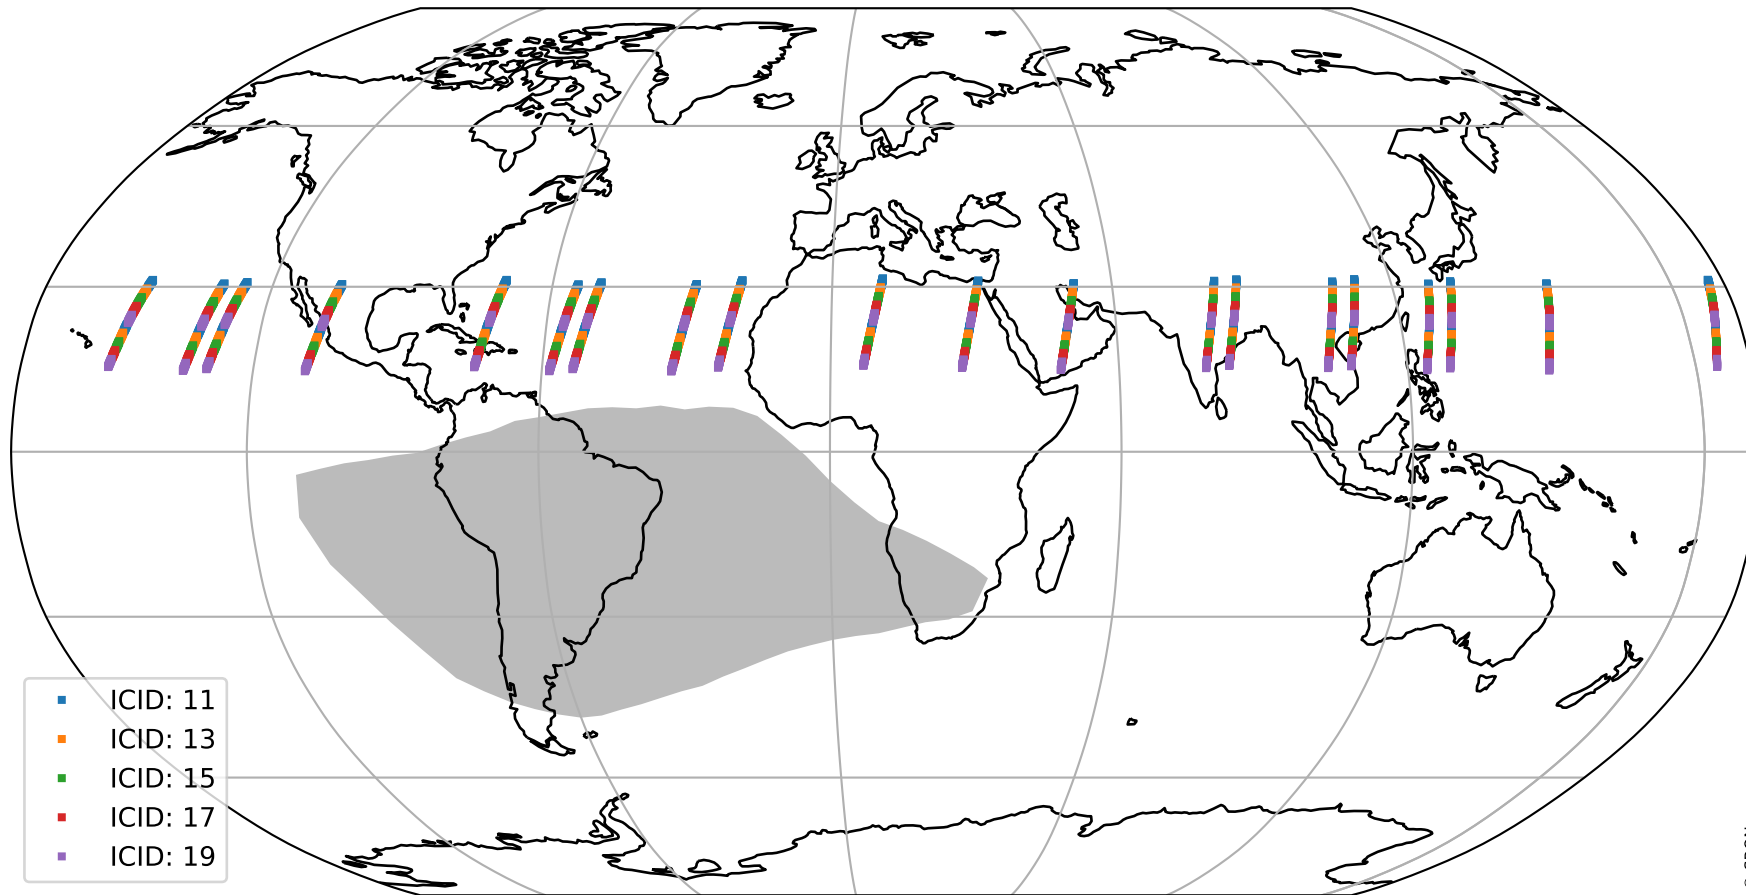

# Tropomi SWIR offset (beta nominal)

orbits : 20 in [20962, 21007]  
coverage : 2021-10-30 / 2021-11-02  
median : 26.983  $\mu\text{V}$   
spread : 13.787  $\mu\text{V}$   
created : 2023-08-22T11:12:45

# Tropomi SWIR offset (beta nominal)

orbits : 20 in [20962, 21007]  
coverage : 2021-10-30 / 2021-11-02  
median : -0.047676 mV  
spread : 0.40029 mV  
created : 2023-08-22T11:12:45

value compared with SWIR offset CKD

# Tropomi SWIR offset (beta nominal) ground-tracks of Sentinel-5P

orbits : 20 in [20962, 21007]  
coverage : 2021-10-30 / 2021-11-02  
created : 2023-08-22T11:12:45

# Tropomi SWIR offset (beta nominal)

orbits : [1867, 21007]  
coverage : 2018-02-20 / 2021-11-02  
created : 2023-08-22T11:12:46