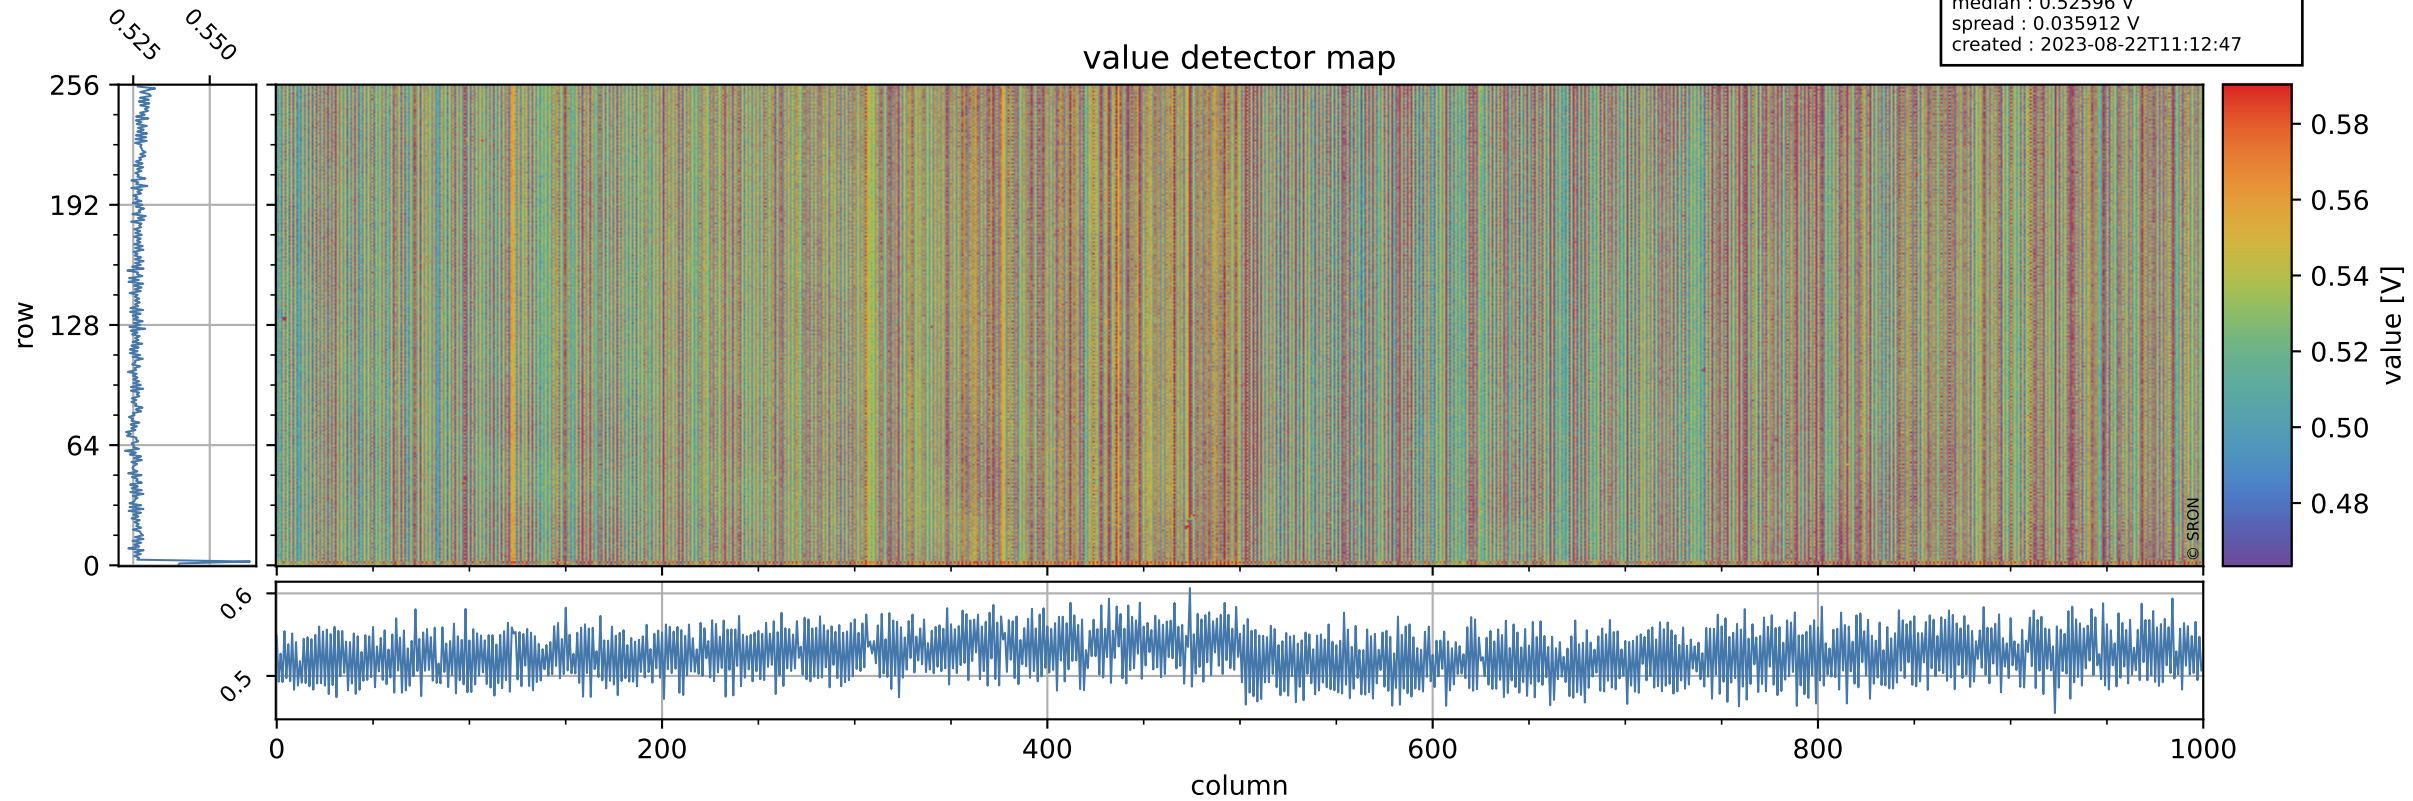

Tropomi SWIR offset (beta nominal)

orbits : 18 in [21007, 21052]
coverage : 2021-11-02 / 2021-11-05
median : 0.52596 V
spread : 0.035912 V
created : 2023-08-22T11:12:47

value detector map

Tropomi SWIR offset (beta nominal)

orbits : 18 in [21007, 21052]
coverage : 2021-11-02 / 2021-11-05
median : 28.447 μV
spread : 14.438 μV
created : 2023-08-22T11:12:47

Tropomi SWIR offset (beta nominal)

orbits : 18 in [21007, 21052]
coverage : 2021-11-02 / 2021-11-05
median : -0.055365 mV
spread : 0.39916 mV
created : 2023-08-22T11:12:47

value compared with SWIR offset CKD

Tropomi SWIR offset (beta nominal) ground-tracks of Sentinel-5P

orbits : 18 in [21007, 21052]
coverage : 2021-11-02 / 2021-11-05
created : 2023-08-22T11:12:47

Tropomi SWIR offset (beta nominal)

orbits : [1867, 21052]
coverage : 2018-02-20 / 2021-11-05
created : 2023-08-22T11:12:48

trend of detector median & temperatures