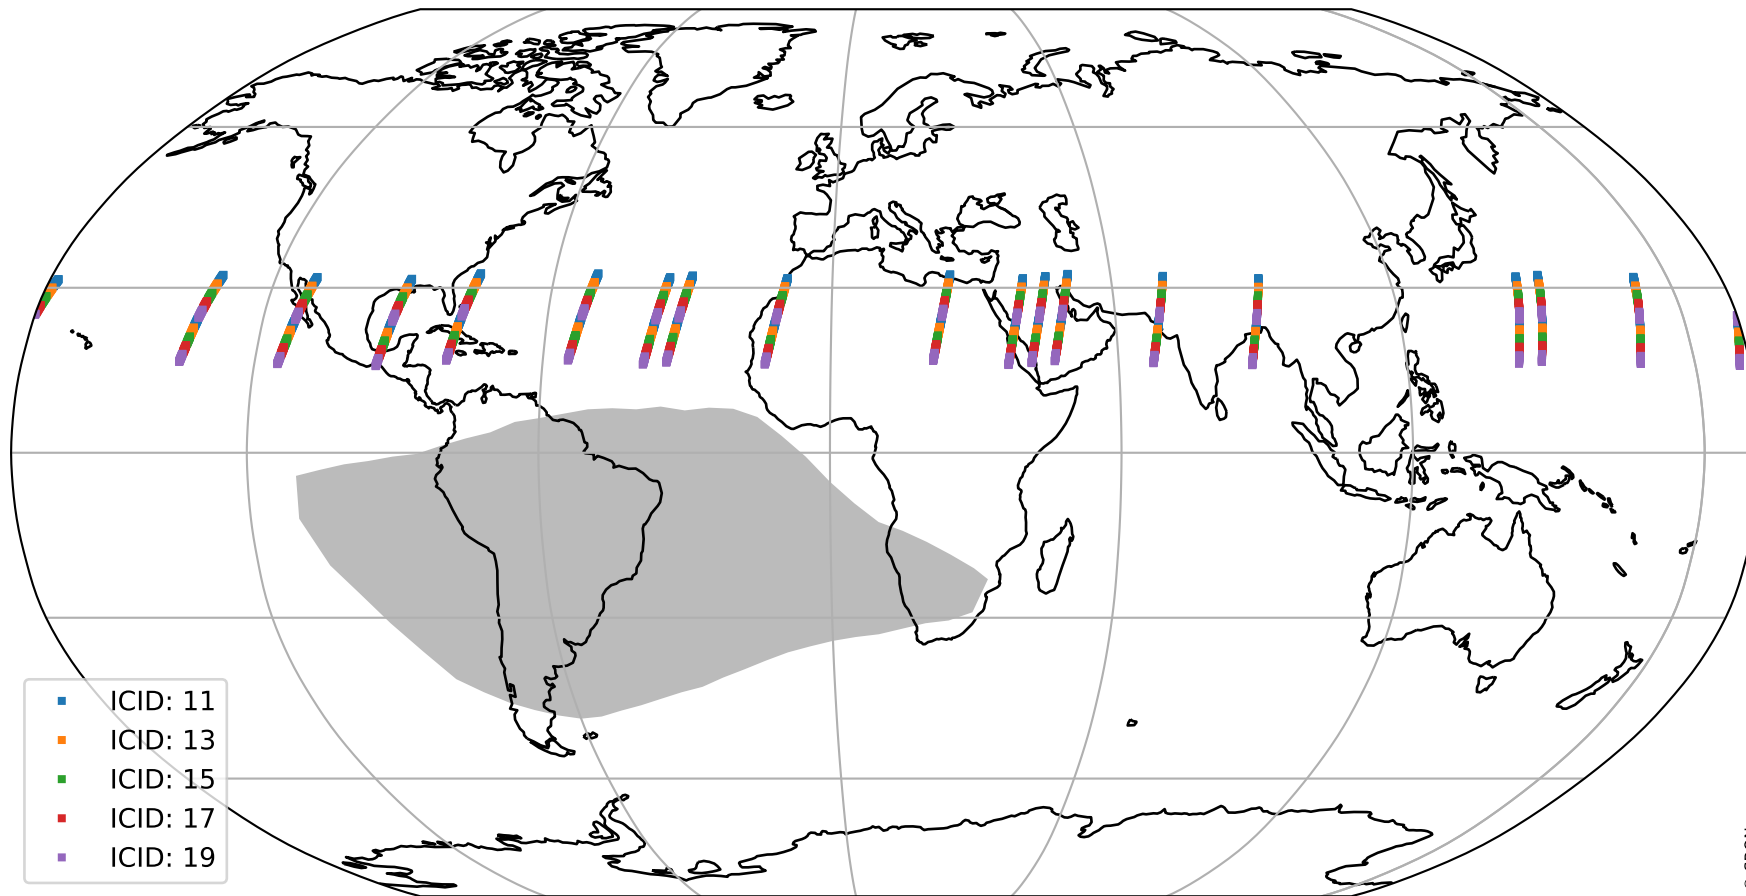

Tropomi SWIR offset (beta nominal)

orbits : 18 in [21007, 21052]
coverage : 2021-11-02 / 2021-11-05
median : 0.52596 V
spread : 0.035912 V
created : 2023-08-22T11:12:47

value detector map

Tropomi SWIR offset (beta nominal)

orbits : 18 in [21007, 21052]
coverage : 2021-11-02 / 2021-11-05
median : 28.447 μV
spread : 14.438 μV
created : 2023-08-22T11:12:47

Tropomi SWIR offset (beta nominal)

orbits : 18 in [21007, 21052]
coverage : 2021-11-02 / 2021-11-05
median : -0.055365 mV
spread : 0.39916 mV
created : 2023-08-22T11:12:47

value compared with SWIR offset CKD

Tropomi SWIR offset (beta nominal) ground-tracks of Sentinel-5P

orbits : 18 in [21007, 21052]
coverage : 2021-11-02 / 2021-11-05
created : 2023-08-22T11:12:47

Tropomi SWIR offset (beta nominal)

orbits : [1867, 21052]
coverage : 2018-02-20 / 2021-11-05
created : 2023-08-22T11:12:48

trend of detector median & temperatures