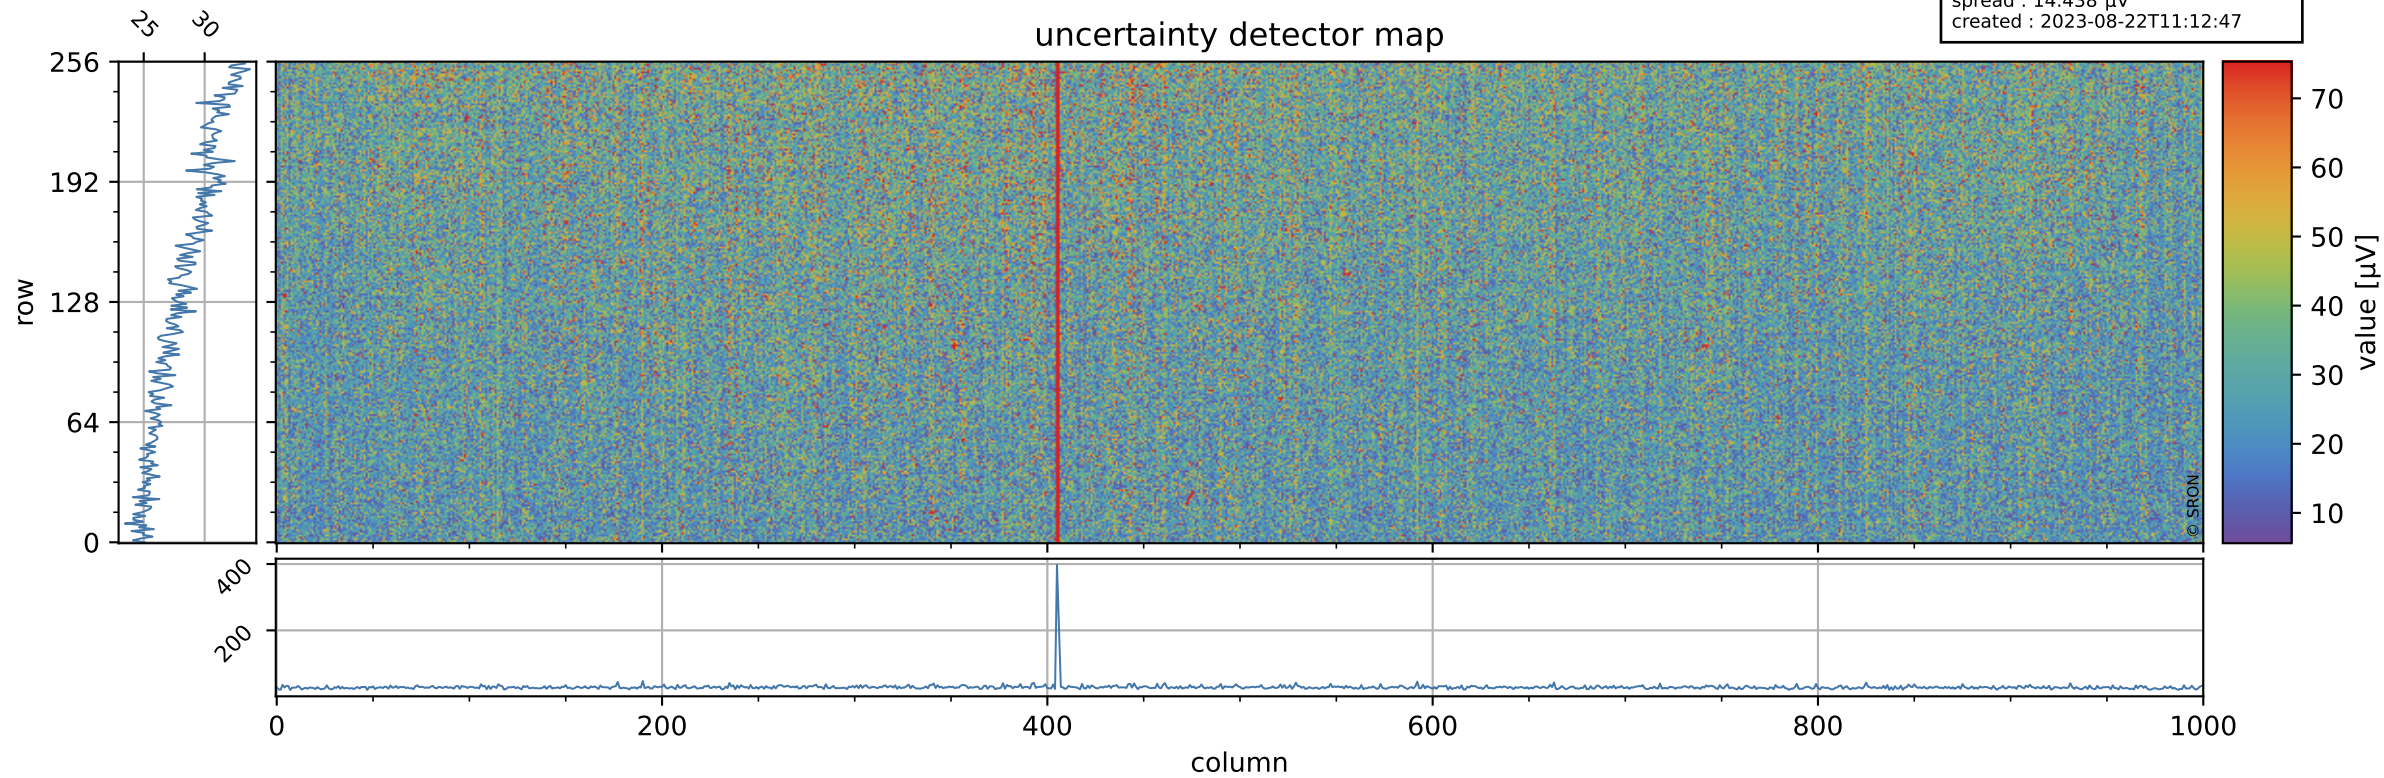

Tropomi SWIR offset (beta nominal)

orbits : 18 in [21007, 21052]
coverage : 2021-11-02 / 2021-11-05
median : 0.52596 V
spread : 0.035912 V
created : 2023-08-22T11:12:47

value detector map

Tropomi SWIR offset (beta nominal)

orbits : 18 in [21007, 21052]
coverage : 2021-11-02 / 2021-11-05
median : 28.447 μV
spread : 14.438 μV
created : 2023-08-22T11:12:47

Tropomi SWIR offset (beta nominal)

orbits : 18 in [21007, 21052]
coverage : 2021-11-02 / 2021-11-05
median : -0.055365 mV
spread : 0.39916 mV
created : 2023-08-22T11:12:47

value compared with SWIR offset CKD

Tropomi SWIR offset (beta nominal) ground-tracks of Sentinel-5P

orbits : 18 in [21007, 21052]
coverage : 2021-11-02 / 2021-11-05
created : 2023-08-22T11:12:47

Tropomi SWIR offset (beta nominal)

orbits : [1867, 21052]
coverage : 2018-02-20 / 2021-11-05
created : 2023-08-22T11:12:48

trend of detector median & temperatures