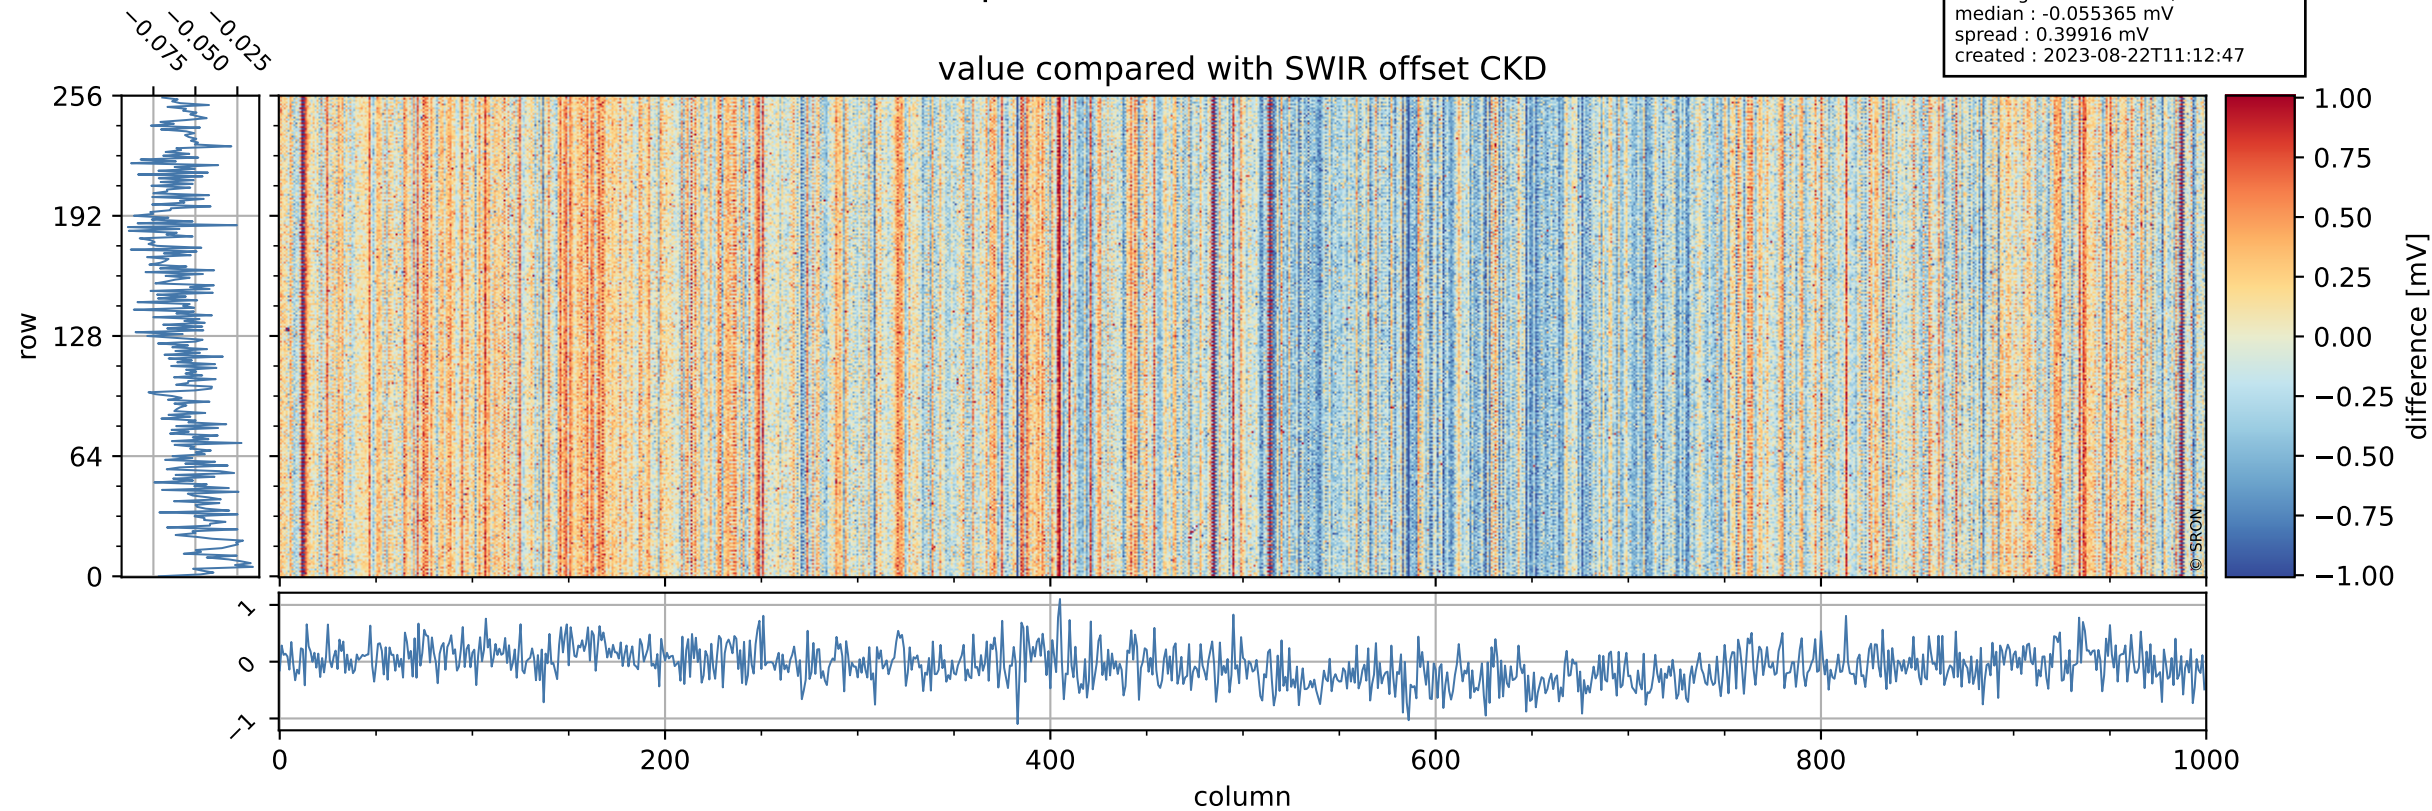

Tropomi SWIR offset (beta nominal)

orbits : 18 in [21007, 21052]
coverage : 2021-11-02 / 2021-11-05
median : 0.52596 V
spread : 0.035912 V
created : 2023-08-22T11:12:47

value detector map

Tropomi SWIR offset (beta nominal)

orbits : 18 in [21007, 21052]
coverage : 2021-11-02 / 2021-11-05
median : 28.447 μV
spread : 14.438 μV
created : 2023-08-22T11:12:47

Tropomi SWIR offset (beta nominal)

orbits : 18 in [21007, 21052]
coverage : 2021-11-02 / 2021-11-05
median : -0.055365 mV
spread : 0.39916 mV
created : 2023-08-22T11:12:47

value compared with SWIR offset CKD

Tropomi SWIR offset (beta nominal) ground-tracks of Sentinel-5P

orbits : 18 in [21007, 21052]
coverage : 2021-11-02 / 2021-11-05
created : 2023-08-22T11:12:47

Tropomi SWIR offset (beta nominal)

orbits : [1867, 21052]
coverage : 2018-02-20 / 2021-11-05
created : 2023-08-22T11:12:48

trend of detector median & temperatures