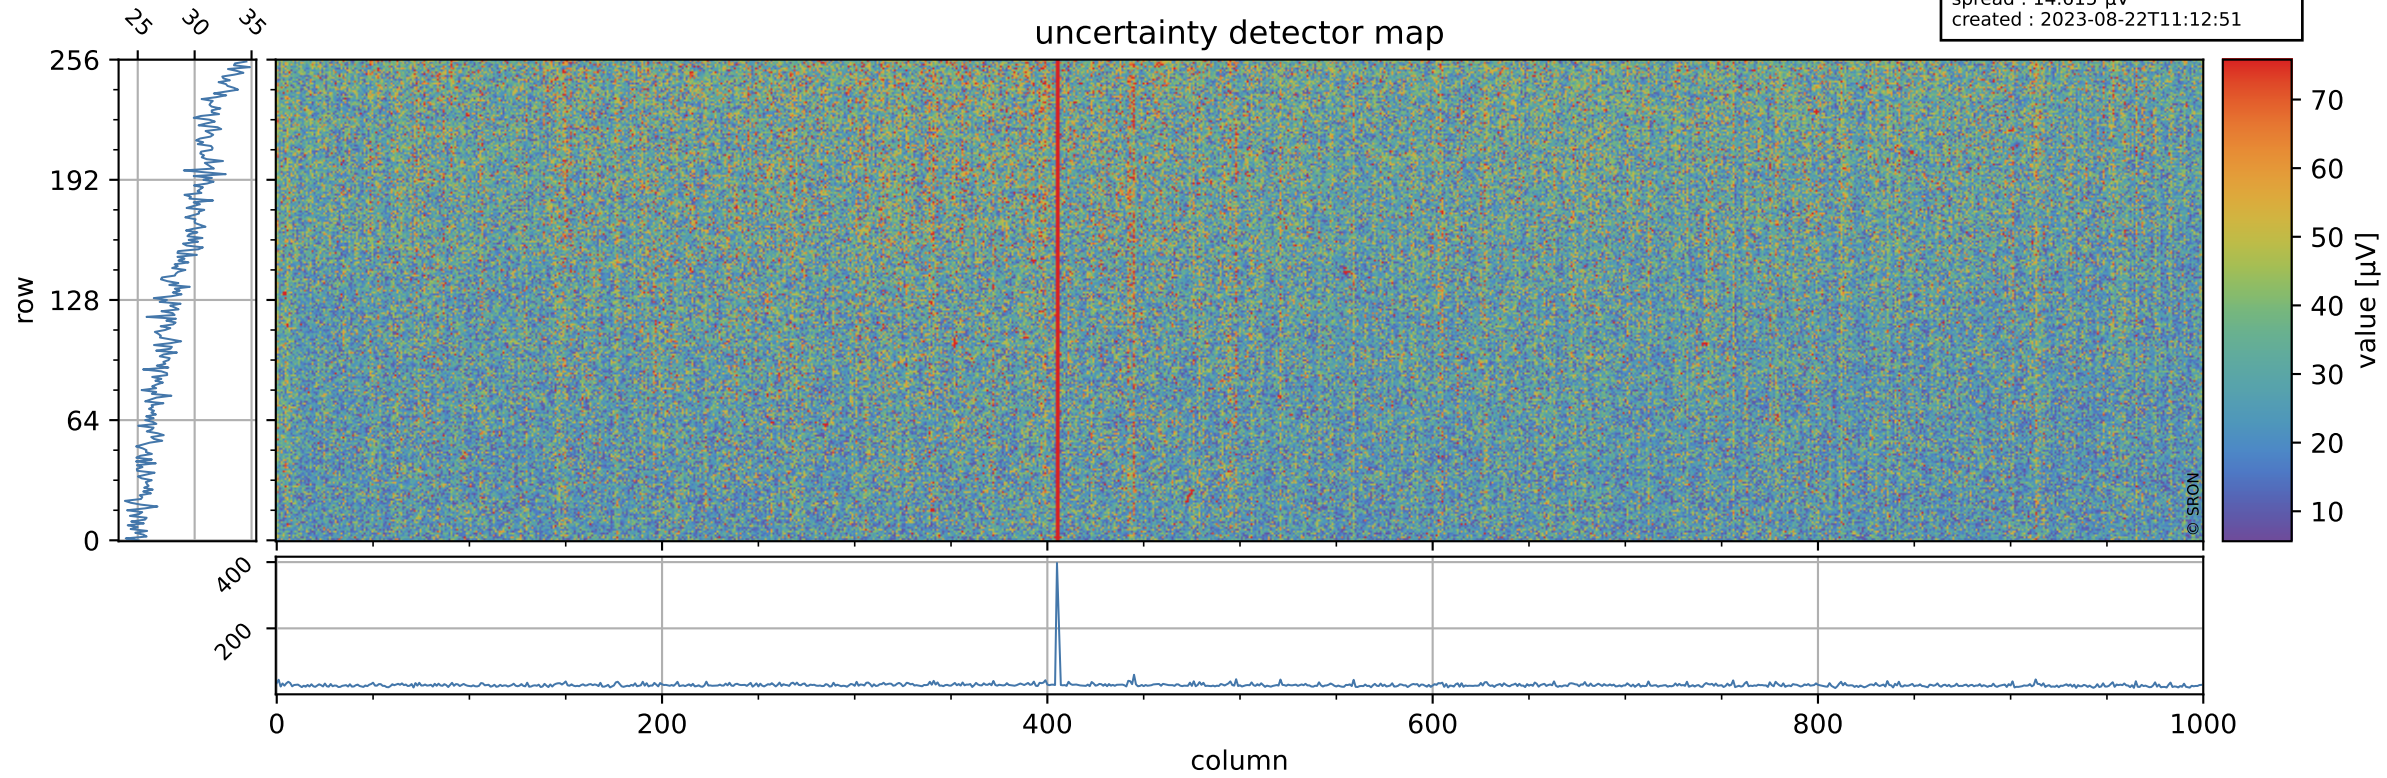

Tropomi SWIR offset (beta nominal)

orbits : 19 in [21097, 21142]
coverage : 2021-11-08 / 2021-11-11
median : 0.52596 V
spread : 0.035908 V
created : 2023-08-22T11:12:51

value detector map

Tropomi SWIR offset (beta nominal)

orbits : 19 in [21097, 21142]
coverage : 2021-11-08 / 2021-11-11
median : 28.815 μV
spread : 14.615 μV
created : 2023-08-22T11:12:51

Tropomi SWIR offset (beta nominal)

orbits : 19 in [21097, 21142]
coverage : 2021-11-08 / 2021-11-11
median : -0.048856 mV
spread : 0.39934 mV
created : 2023-08-22T11:12:51

value compared with SWIR offset CKD

Tropomi SWIR offset (beta nominal) ground-tracks of Sentinel-5P

orbits : 19 in [21097, 21142]
coverage : 2021-11-08 / 2021-11-11
created : 2023-08-22T11:12:52

Tropomi SWIR offset (beta nominal)

orbits : [1867, 21142]
coverage : 2018-02-20 / 2021-11-11
created : 2023-08-22T11:12:52

trend of detector median & temperatures