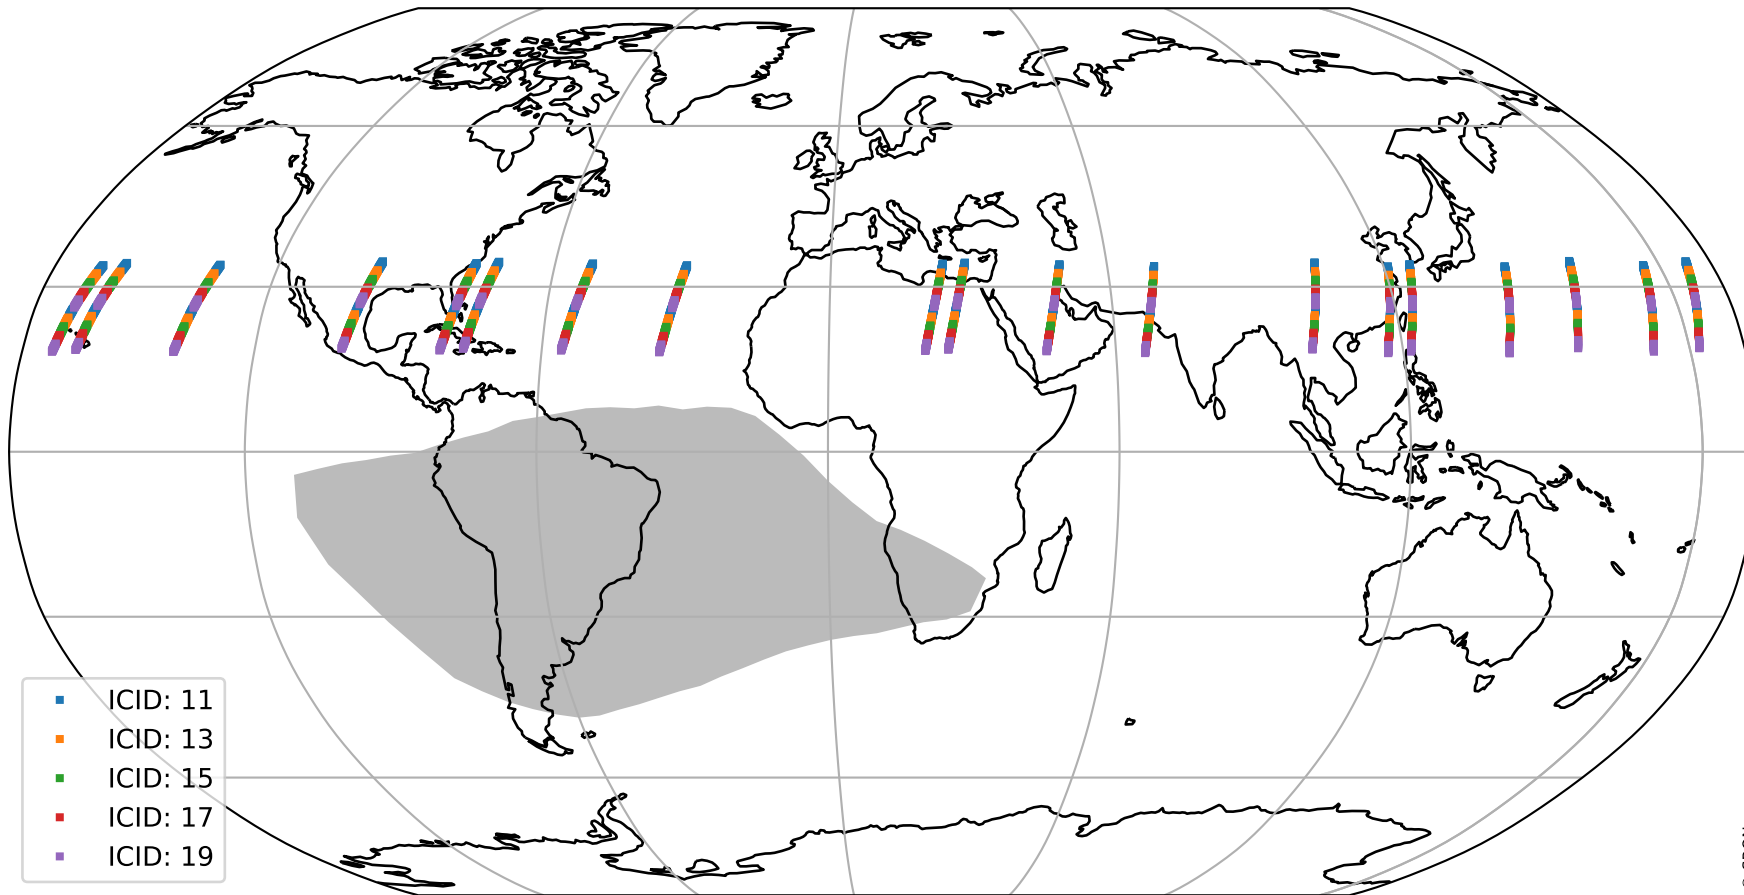

Tropomi SWIR offset (beta nominal)

orbits : 19 in [21097, 21142]
coverage : 2021-11-08 / 2021-11-11
median : 0.52596 V
spread : 0.035908 V
created : 2023-08-22T11:12:51

value detector map

Tropomi SWIR offset (beta nominal)

orbits : 19 in [21097, 21142]
coverage : 2021-11-08 / 2021-11-11
median : 28.815 μV
spread : 14.615 μV
created : 2023-08-22T11:12:51

Tropomi SWIR offset (beta nominal)

orbits : 19 in [21097, 21142]
coverage : 2021-11-08 / 2021-11-11
median : -0.048856 mV
spread : 0.39934 mV
created : 2023-08-22T11:12:51

value compared with SWIR offset CKD

Tropomi SWIR offset (beta nominal) ground-tracks of Sentinel-5P

orbits : 19 in [21097, 21142]
coverage : 2021-11-08 / 2021-11-11
created : 2023-08-22T11:12:52

Tropomi SWIR offset (beta nominal)

orbits : [1867, 21142]
coverage : 2018-02-20 / 2021-11-11
created : 2023-08-22T11:12:52

trend of detector median & temperatures