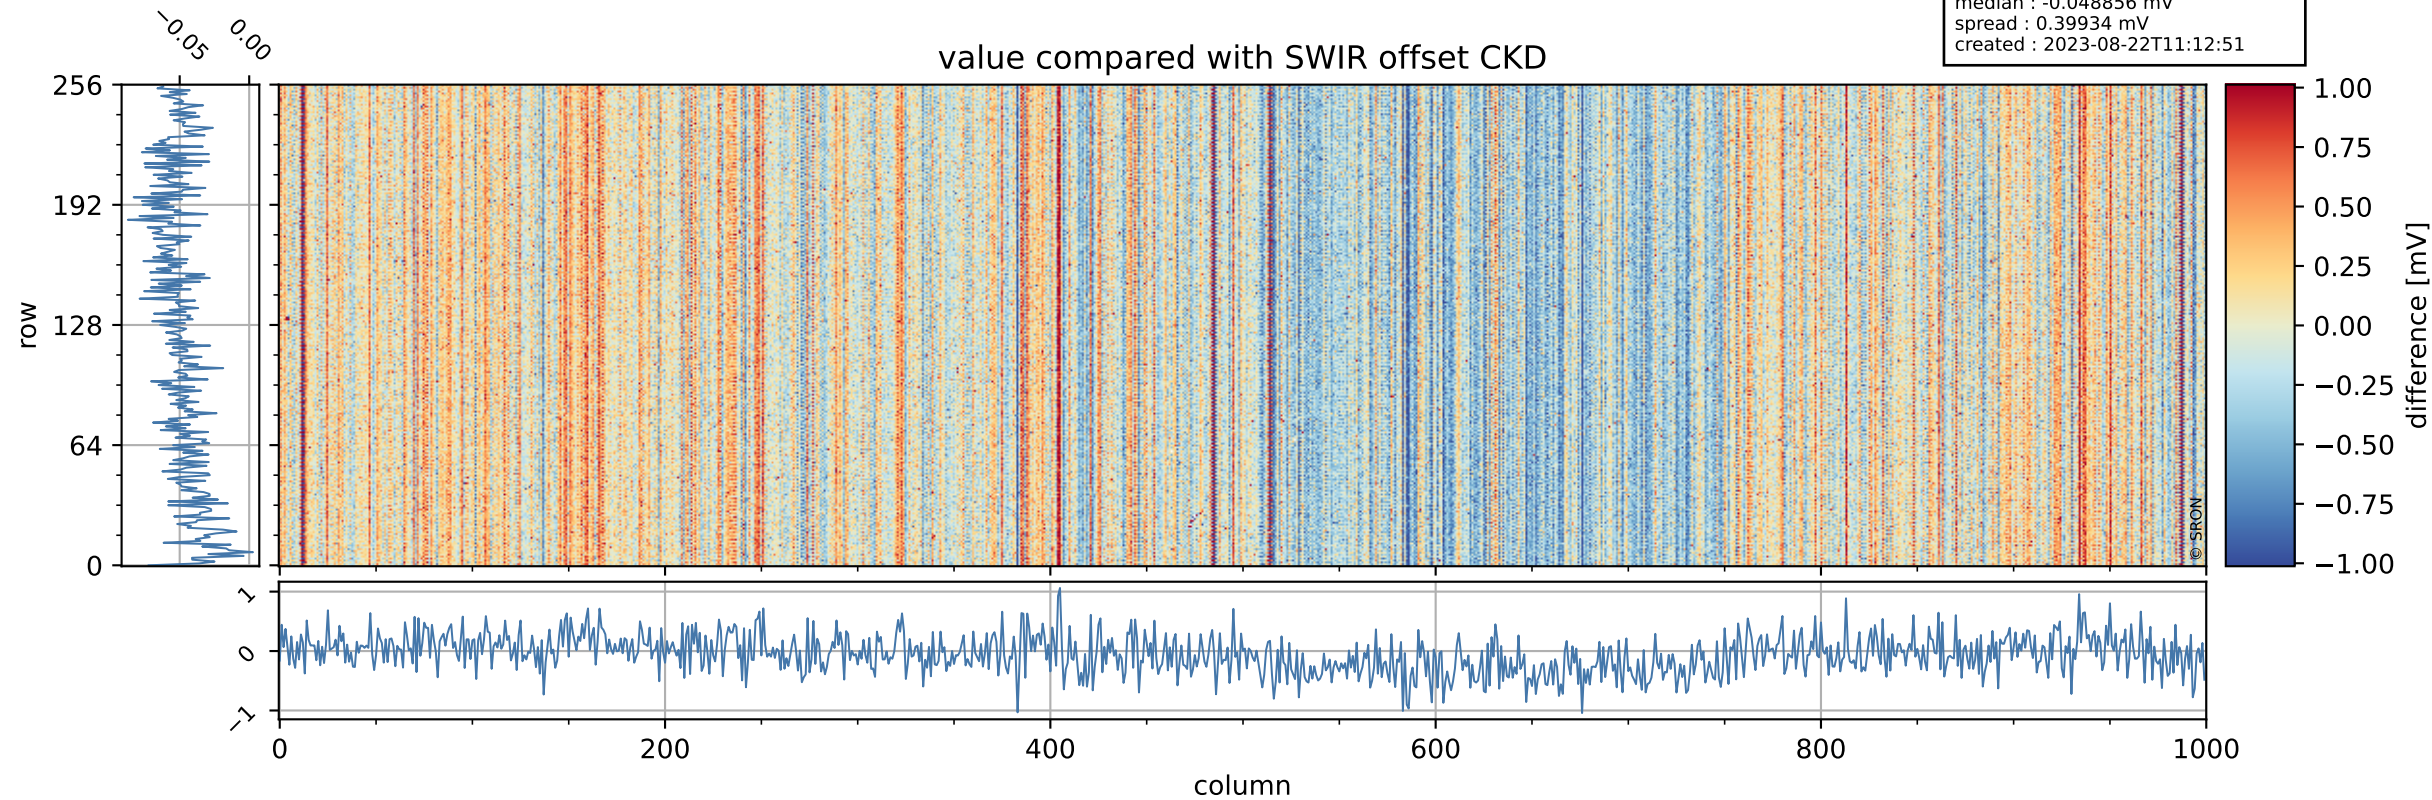

Tropomi SWIR offset (beta nominal)

orbits : 19 in [21097, 21142]
coverage : 2021-11-08 / 2021-11-11
median : 0.52596 V
spread : 0.035908 V
created : 2023-08-22T11:12:51

value detector map

Tropomi SWIR offset (beta nominal)

orbits : 19 in [21097, 21142]
coverage : 2021-11-08 / 2021-11-11
median : 28.815 μV
spread : 14.615 μV
created : 2023-08-22T11:12:51

Tropomi SWIR offset (beta nominal)

orbits : 19 in [21097, 21142]
coverage : 2021-11-08 / 2021-11-11
median : -0.048856 mV
spread : 0.39934 mV
created : 2023-08-22T11:12:51

value compared with SWIR offset CKD

Tropomi SWIR offset (beta nominal) ground-tracks of Sentinel-5P

orbits : 19 in [21097, 21142]
coverage : 2021-11-08 / 2021-11-11
created : 2023-08-22T11:12:52

Tropomi SWIR offset (beta nominal)

orbits : [1867, 21142]
coverage : 2018-02-20 / 2021-11-11
created : 2023-08-22T11:12:52

trend of detector median & temperatures