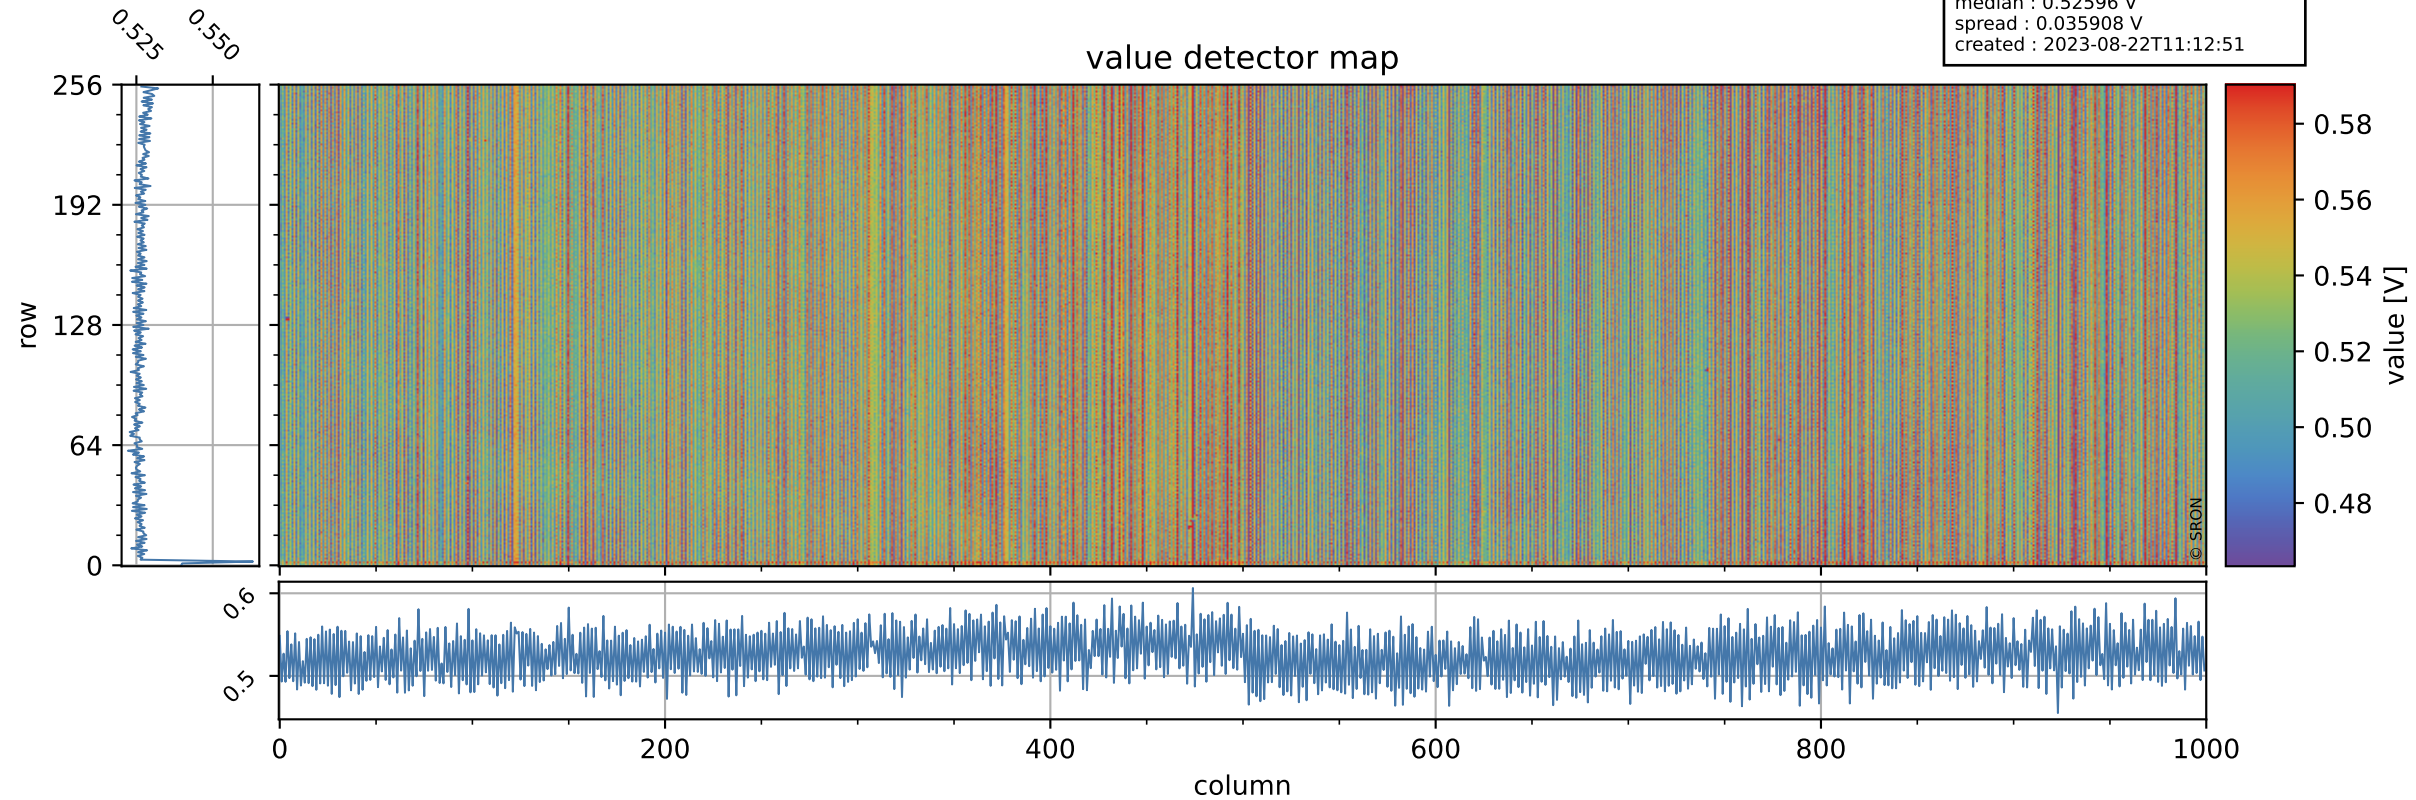

Tropomi SWIR offset (beta nominal)

orbits : 19 in [21097, 21142]
coverage : 2021-11-08 / 2021-11-11
median : 0.52596 V
spread : 0.035908 V
created : 2023-08-22T11:12:51

value detector map

Tropomi SWIR offset (beta nominal)

orbits : 19 in [21097, 21142]
coverage : 2021-11-08 / 2021-11-11
median : 28.815 μV
spread : 14.615 μV
created : 2023-08-22T11:12:51

Tropomi SWIR offset (beta nominal)

orbits : 19 in [21097, 21142]
coverage : 2021-11-08 / 2021-11-11
median : -0.048856 mV
spread : 0.39934 mV
created : 2023-08-22T11:12:51

value compared with SWIR offset CKD

Tropomi SWIR offset (beta nominal) ground-tracks of Sentinel-5P

orbits : 19 in [21097, 21142]
coverage : 2021-11-08 / 2021-11-11
created : 2023-08-22T11:12:52

Tropomi SWIR offset (beta nominal)

orbits : [1867, 21142]
coverage : 2018-02-20 / 2021-11-11
created : 2023-08-22T11:12:52

trend of detector median & temperatures