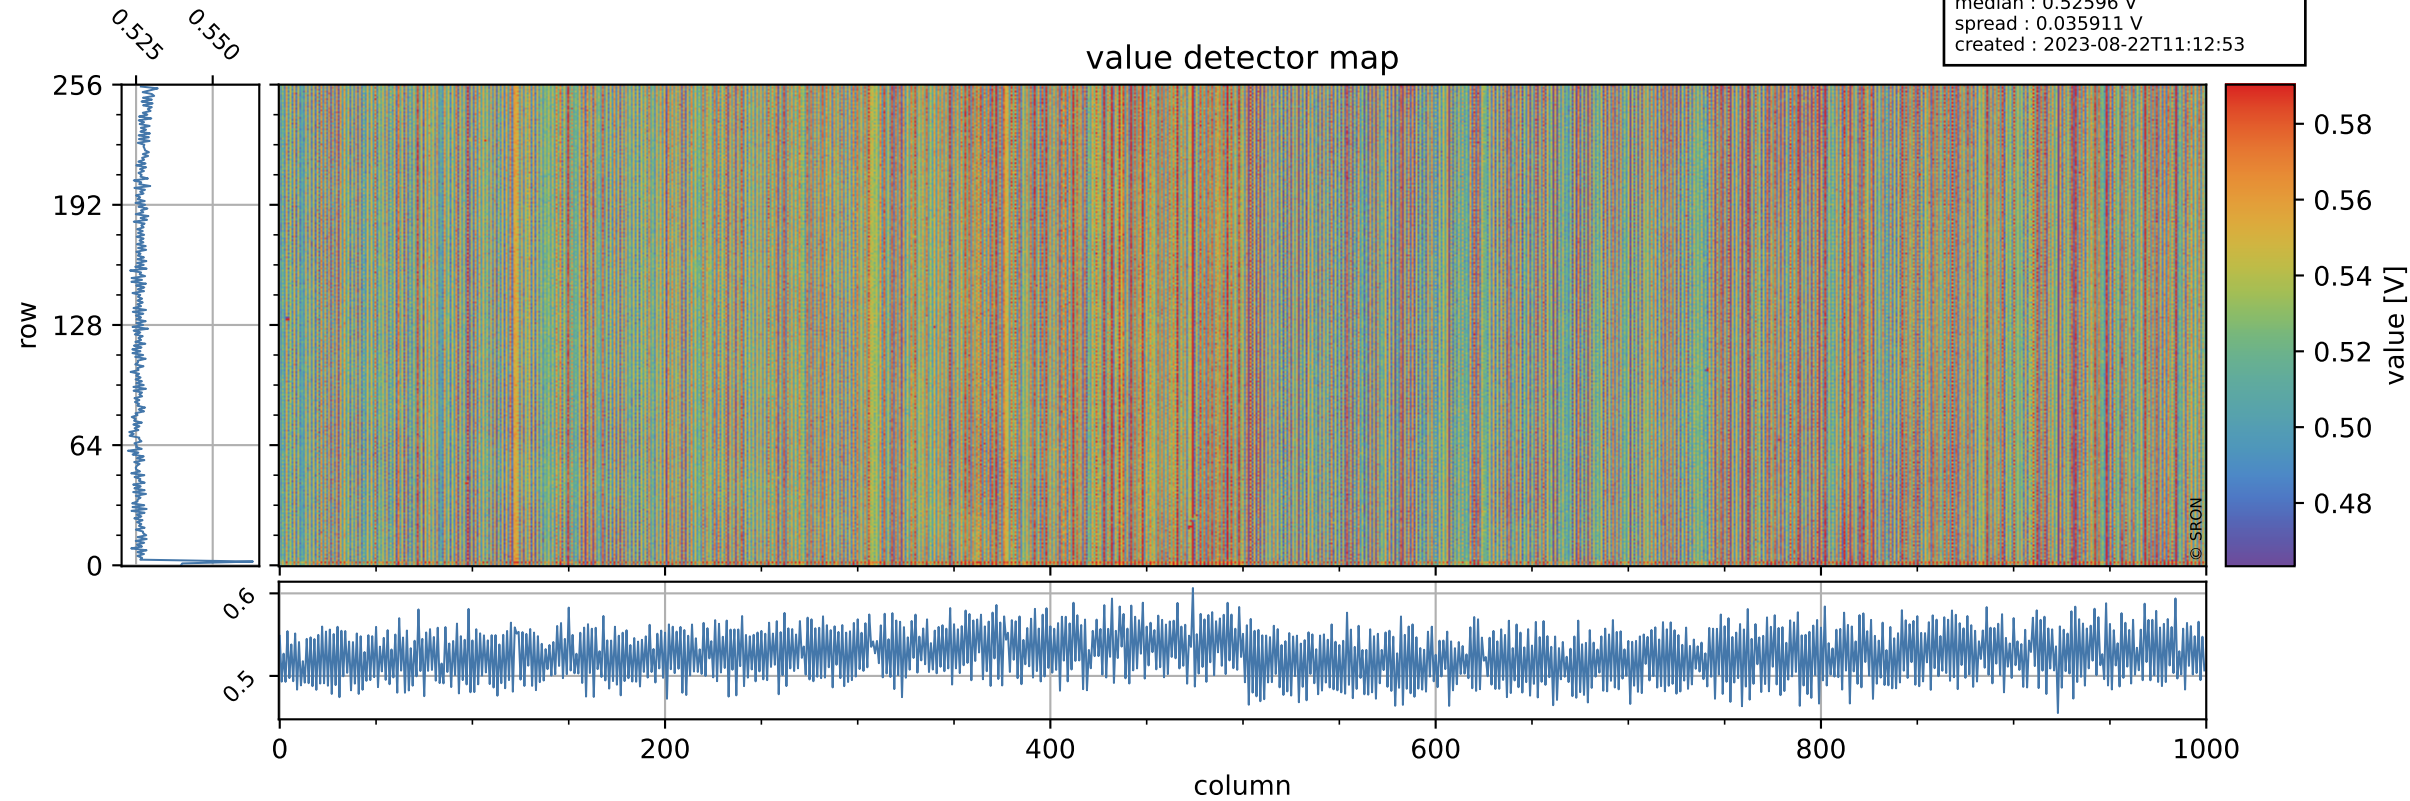

Tropomi SWIR offset (beta nominal)

orbits : 20 in [21142, 21187]
coverage : 2021-11-11 / 2021-11-14
median : 0.52596 V
spread : 0.035911 V
created : 2023-08-22T11:12:53

value detector map

Tropomi SWIR offset (beta nominal)

orbits : 20 in [21142, 21187]
coverage : 2021-11-11 / 2021-11-14
median : 27.703 μV
spread : 14.228 μV
created : 2023-08-22T11:12:53

Tropomi SWIR offset (beta nominal)

orbits : 20 in [21142, 21187]
coverage : 2021-11-11 / 2021-11-14
median : -0.051732 mV
spread : 0.40234 mV
created : 2023-08-22T11:12:54

value compared with SWIR offset CKD

Tropomi SWIR offset (beta nominal) ground-tracks of Sentinel-5P

orbits : 20 in [21142, 21187]
coverage : 2021-11-11 / 2021-11-14
created : 2023-08-22T11:12:54

Tropomi SWIR offset (beta nominal)

orbits : [1867, 21187]
coverage : 2018-02-20 / 2021-11-14
created : 2023-08-22T11:12:54

trend of detector median & temperatures