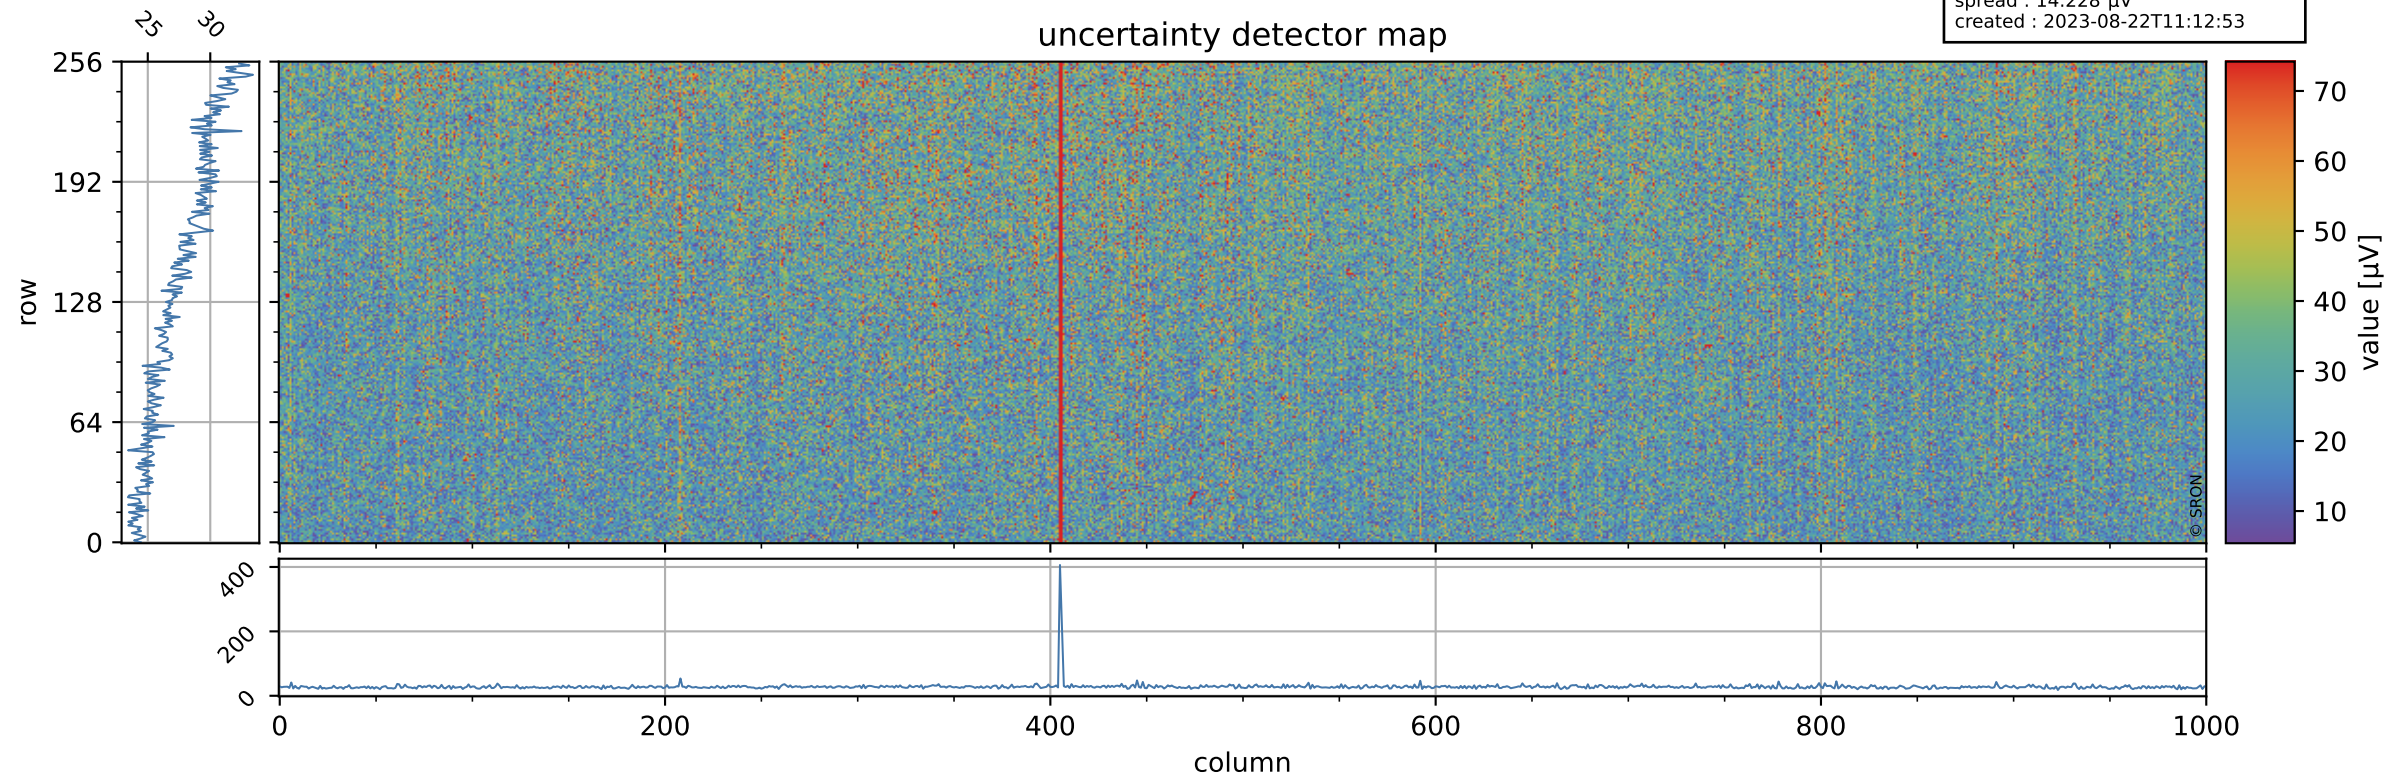

Tropomi SWIR offset (beta nominal)

orbits : 20 in [21142, 21187]
coverage : 2021-11-11 / 2021-11-14
median : 0.52596 V
spread : 0.035911 V
created : 2023-08-22T11:12:53

value detector map

Tropomi SWIR offset (beta nominal)

orbits : 20 in [21142, 21187]
coverage : 2021-11-11 / 2021-11-14
median : 27.703 μV
spread : 14.228 μV
created : 2023-08-22T11:12:53

Tropomi SWIR offset (beta nominal)

orbits : 20 in [21142, 21187]
coverage : 2021-11-11 / 2021-11-14
median : -0.051732 mV
spread : 0.40234 mV
created : 2023-08-22T11:12:54

value compared with SWIR offset CKD

Tropomi SWIR offset (beta nominal) ground-tracks of Sentinel-5P

orbits : 20 in [21142, 21187]
coverage : 2021-11-11 / 2021-11-14
created : 2023-08-22T11:12:54

Tropomi SWIR offset (beta nominal)

orbits : [1867, 21187]
coverage : 2018-02-20 / 2021-11-14
created : 2023-08-22T11:12:54

trend of detector median & temperatures