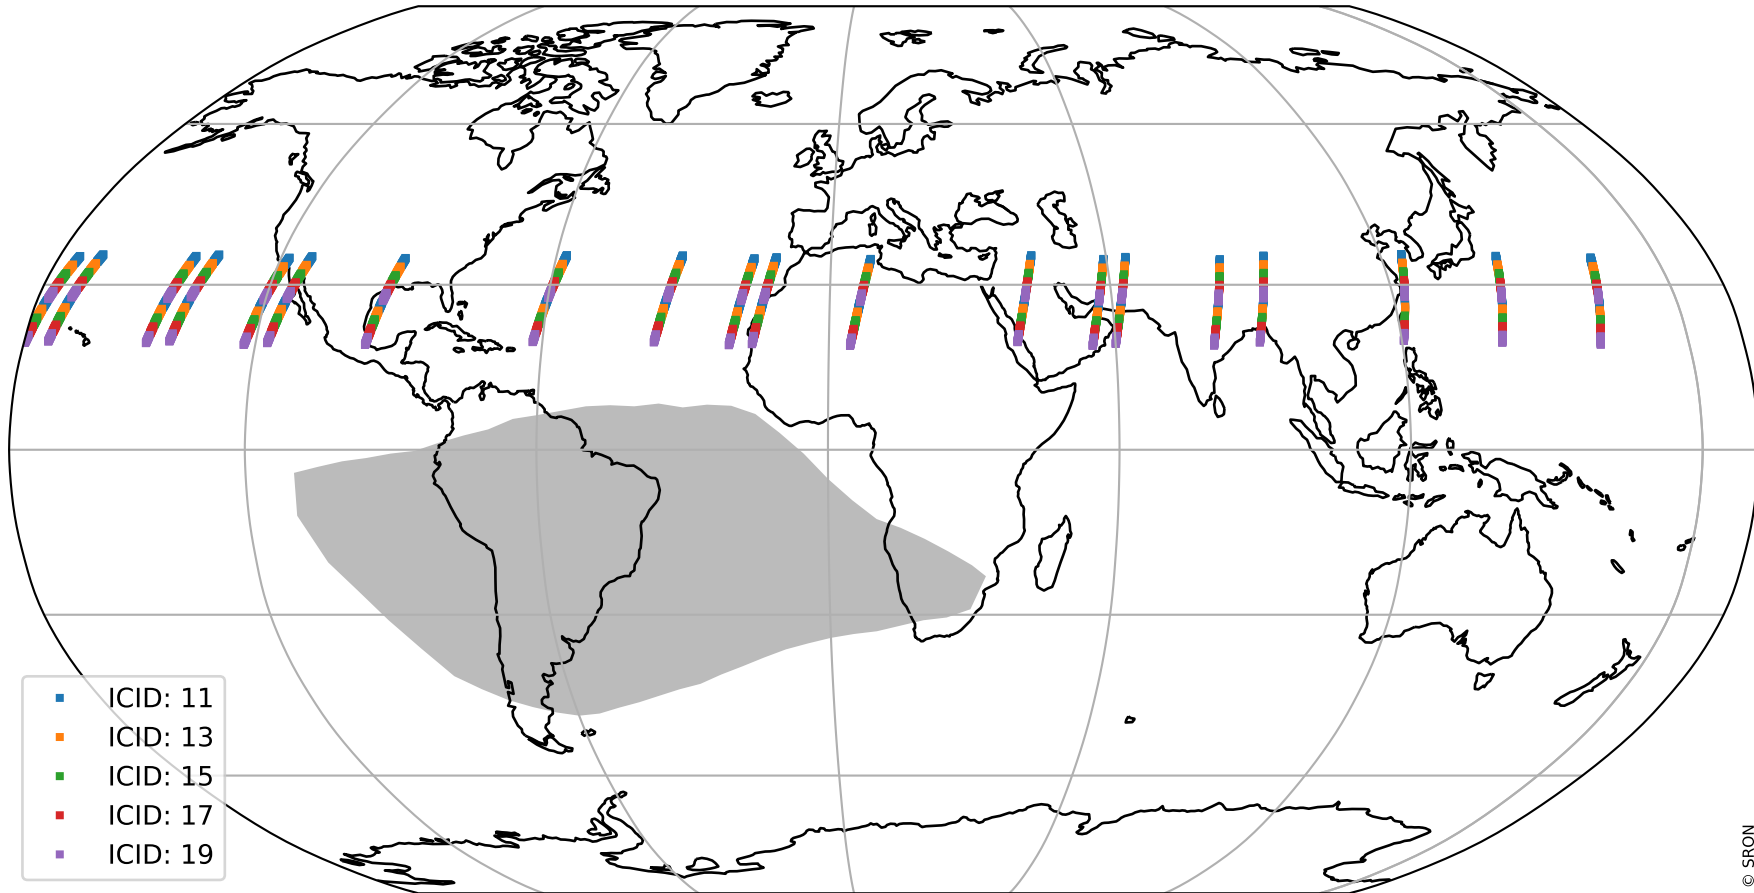

Tropomi SWIR offset (beta nominal)

orbits : 20 in [21142, 21187]
coverage : 2021-11-11 / 2021-11-14
median : 0.52596 V
spread : 0.035911 V
created : 2023-08-22T11:12:53

value detector map

Tropomi SWIR offset (beta nominal)

orbits : 20 in [21142, 21187]
coverage : 2021-11-11 / 2021-11-14
median : 27.703 μV
spread : 14.228 μV
created : 2023-08-22T11:12:53

Tropomi SWIR offset (beta nominal)

orbits : 20 in [21142, 21187]
coverage : 2021-11-11 / 2021-11-14
median : -0.051732 mV
spread : 0.40234 mV
created : 2023-08-22T11:12:54

value compared with SWIR offset CKD

Tropomi SWIR offset (beta nominal) ground-tracks of Sentinel-5P

orbits : 20 in [21142, 21187]
coverage : 2021-11-11 / 2021-11-14
created : 2023-08-22T11:12:54

Tropomi SWIR offset (beta nominal)

orbits : [1867, 21187]
coverage : 2018-02-20 / 2021-11-14
created : 2023-08-22T11:12:54

trend of detector median & temperatures