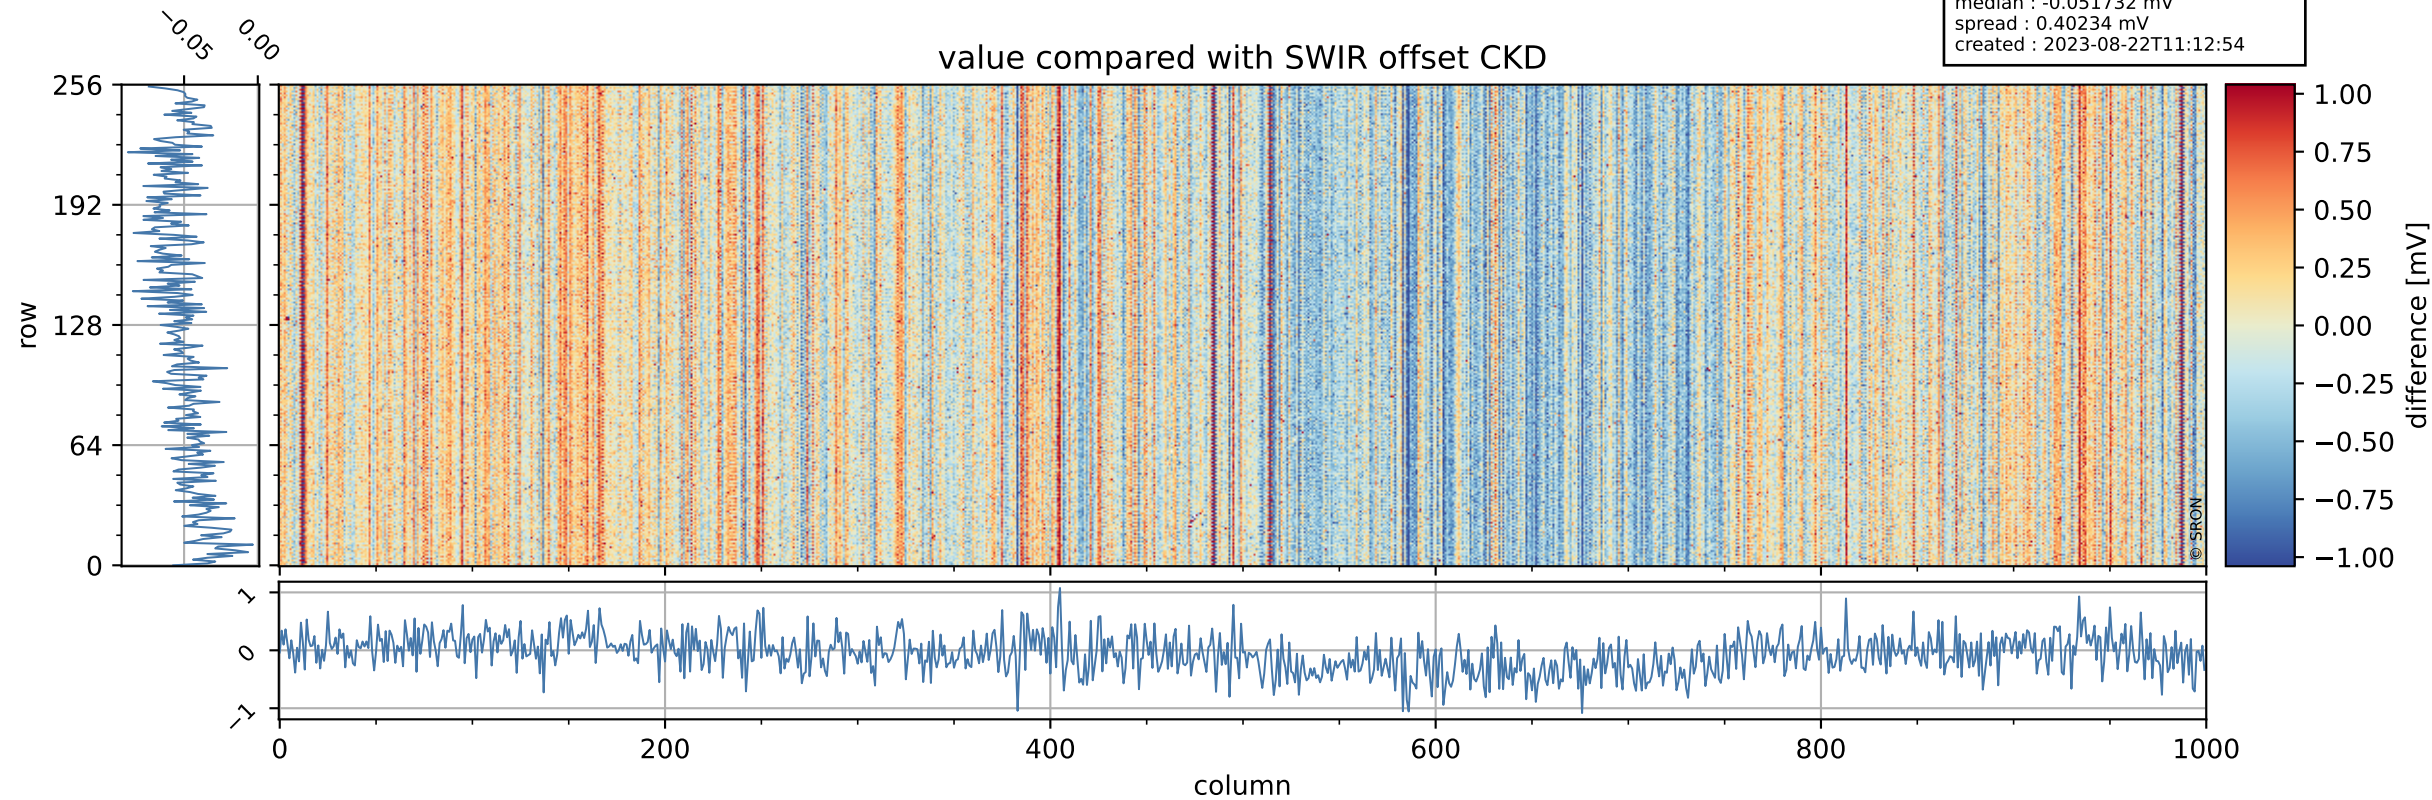

Tropomi SWIR offset (beta nominal)

orbits : 20 in [21142, 21187]
coverage : 2021-11-11 / 2021-11-14
median : 0.52596 V
spread : 0.035911 V
created : 2023-08-22T11:12:53

value detector map

Tropomi SWIR offset (beta nominal)

orbits : 20 in [21142, 21187]
coverage : 2021-11-11 / 2021-11-14
median : 27.703 μV
spread : 14.228 μV
created : 2023-08-22T11:12:53

Tropomi SWIR offset (beta nominal)

orbits : 20 in [21142, 21187]
coverage : 2021-11-11 / 2021-11-14
median : -0.051732 mV
spread : 0.40234 mV
created : 2023-08-22T11:12:54

value compared with SWIR offset CKD

Tropomi SWIR offset (beta nominal) ground-tracks of Sentinel-5P

orbits : 20 in [21142, 21187]
coverage : 2021-11-11 / 2021-11-14
created : 2023-08-22T11:12:54

Tropomi SWIR offset (beta nominal)

orbits : [1867, 21187]
coverage : 2018-02-20 / 2021-11-14
created : 2023-08-22T11:12:54

trend of detector median & temperatures