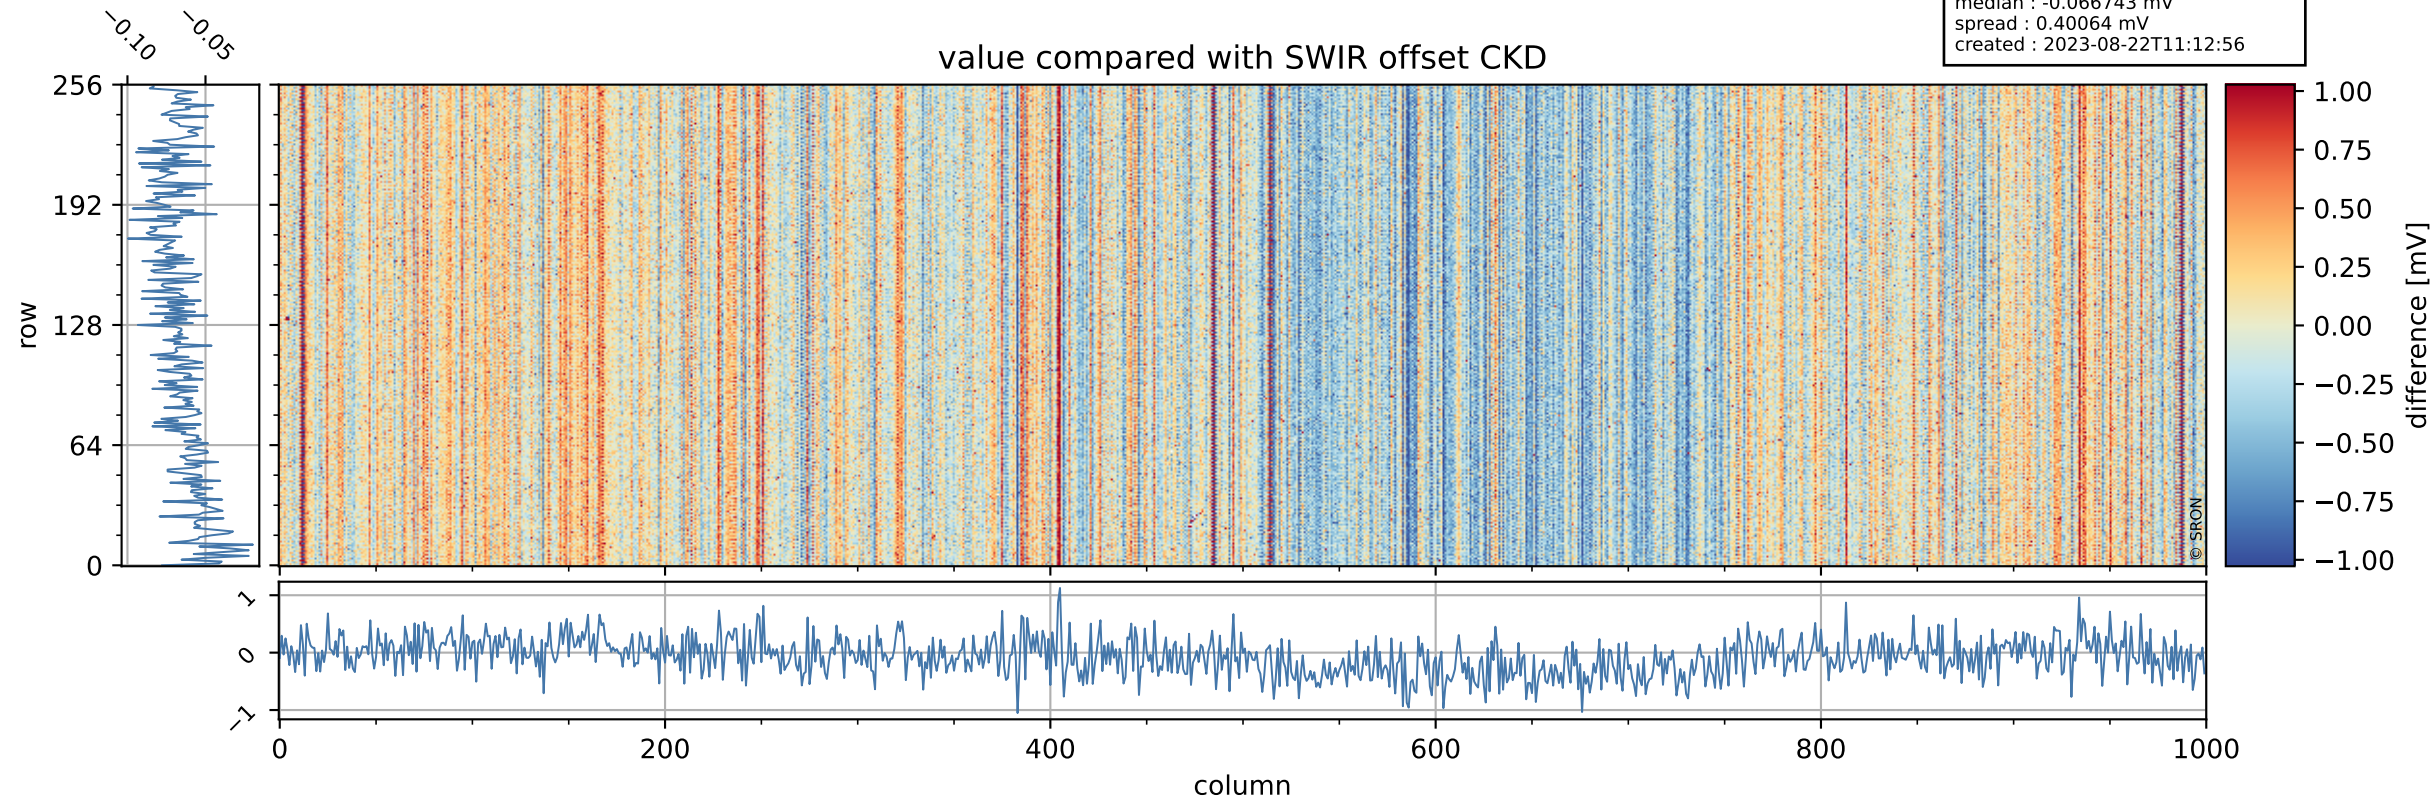

## value detector map

# Tropomi SWIR offset (beta nominal)

orbits : 18 in [21187, 21232]  
coverage : 2021-11-14 / 2021-11-17  
median : 28.676  $\mu\text{V}$   
spread : 14.553  $\mu\text{V}$   
created : 2023-08-22T11:12:56

# Tropomi SWIR offset (beta nominal)

orbits : 18 in [21187, 21232]  
coverage : 2021-11-14 / 2021-11-17  
median : -0.066743 mV  
spread : 0.40064 mV  
created : 2023-08-22T11:12:56

value compared with SWIR offset CKD

# Tropomi SWIR offset (beta nominal) ground-tracks of Sentinel-5P

orbits : 18 in [21187, 21232]  
coverage : 2021-11-14 / 2021-11-17  
created : 2023-08-22T11:12:56