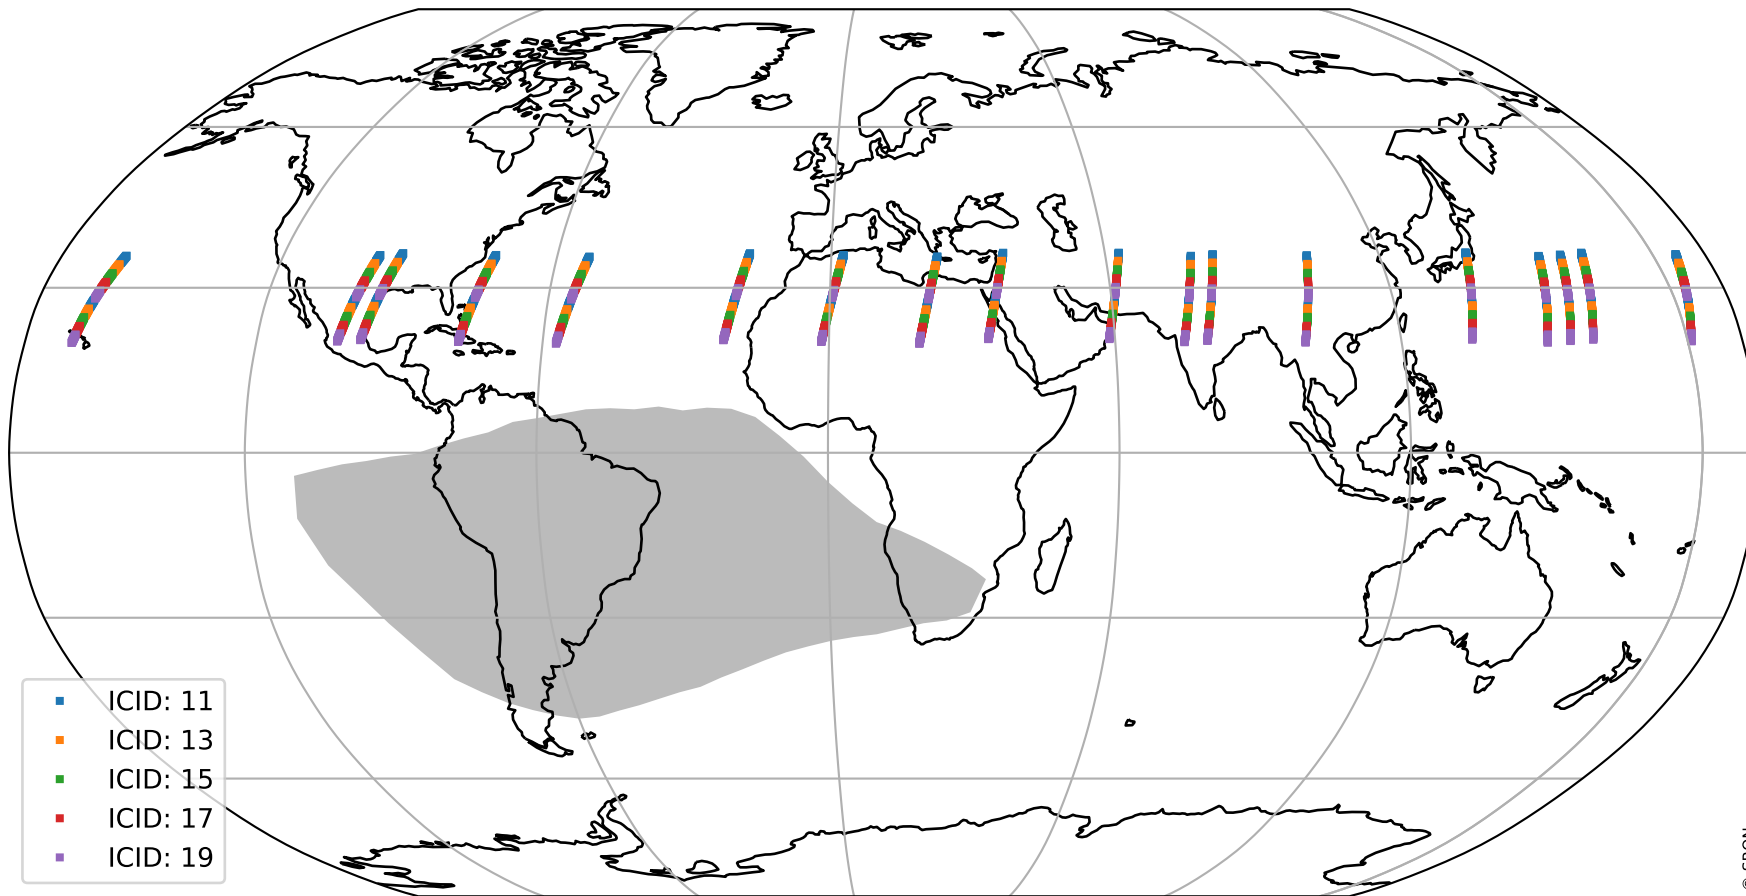

# Tropomi SWIR offset (beta nominal)

orbits : 18 in [21187, 21232]  
coverage : 2021-11-14 / 2021-11-17  
median : 28.676  $\mu\text{V}$   
spread : 14.553  $\mu\text{V}$   
created : 2023-08-22T11:12:56

# Tropomi SWIR offset (beta nominal)

orbits : 18 in [21187, 21232]  
coverage : 2021-11-14 / 2021-11-17  
median : -0.066743 mV  
spread : 0.40064 mV  
created : 2023-08-22T11:12:56

value compared with SWIR offset CKD

# Tropomi SWIR offset (beta nominal) ground-tracks of Sentinel-5P

orbits : 18 in [21187, 21232]  
coverage : 2021-11-14 / 2021-11-17  
created : 2023-08-22T11:12:56

# Tropomi SWIR offset (beta nominal)

orbits : [1867, 21232]  
coverage : 2018-02-20 / 2021-11-17  
created : 2023-08-22T11:12:56