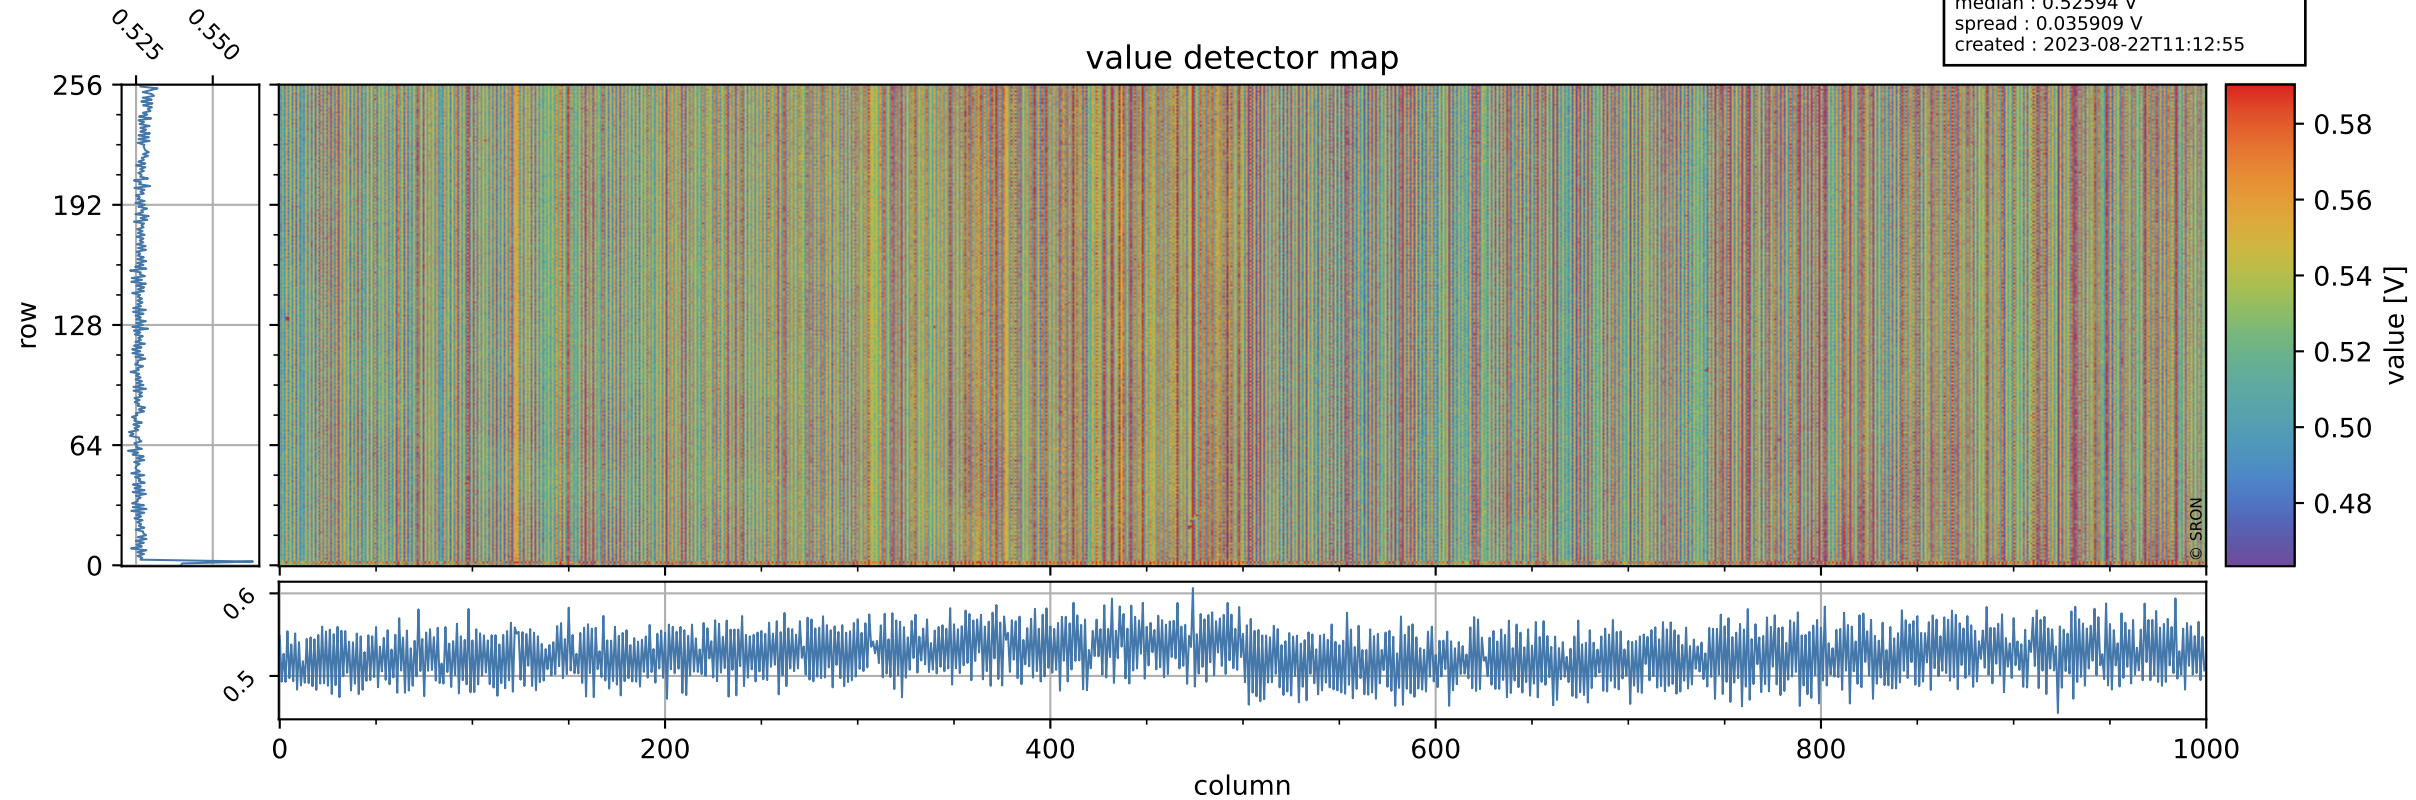

# Tropomi SWIR offset (beta nominal)

orbits : 18 in [21187, 21232]  
coverage : 2021-11-14 / 2021-11-17  
median : 0.52594 V  
spread : 0.035909 V  
created : 2023-08-22T11:12:55

## value detector map

# Tropomi SWIR offset (beta nominal)

orbits : 18 in [21187, 21232]  
coverage : 2021-11-14 / 2021-11-17  
median : 28.676  $\mu\text{V}$   
spread : 14.553  $\mu\text{V}$   
created : 2023-08-22T11:12:56

# Tropomi SWIR offset (beta nominal) ground-tracks of Sentinel-5P

orbits : 18 in [21187, 21232]  
coverage : 2021-11-14 / 2021-11-17  
created : 2023-08-22T11:12:56