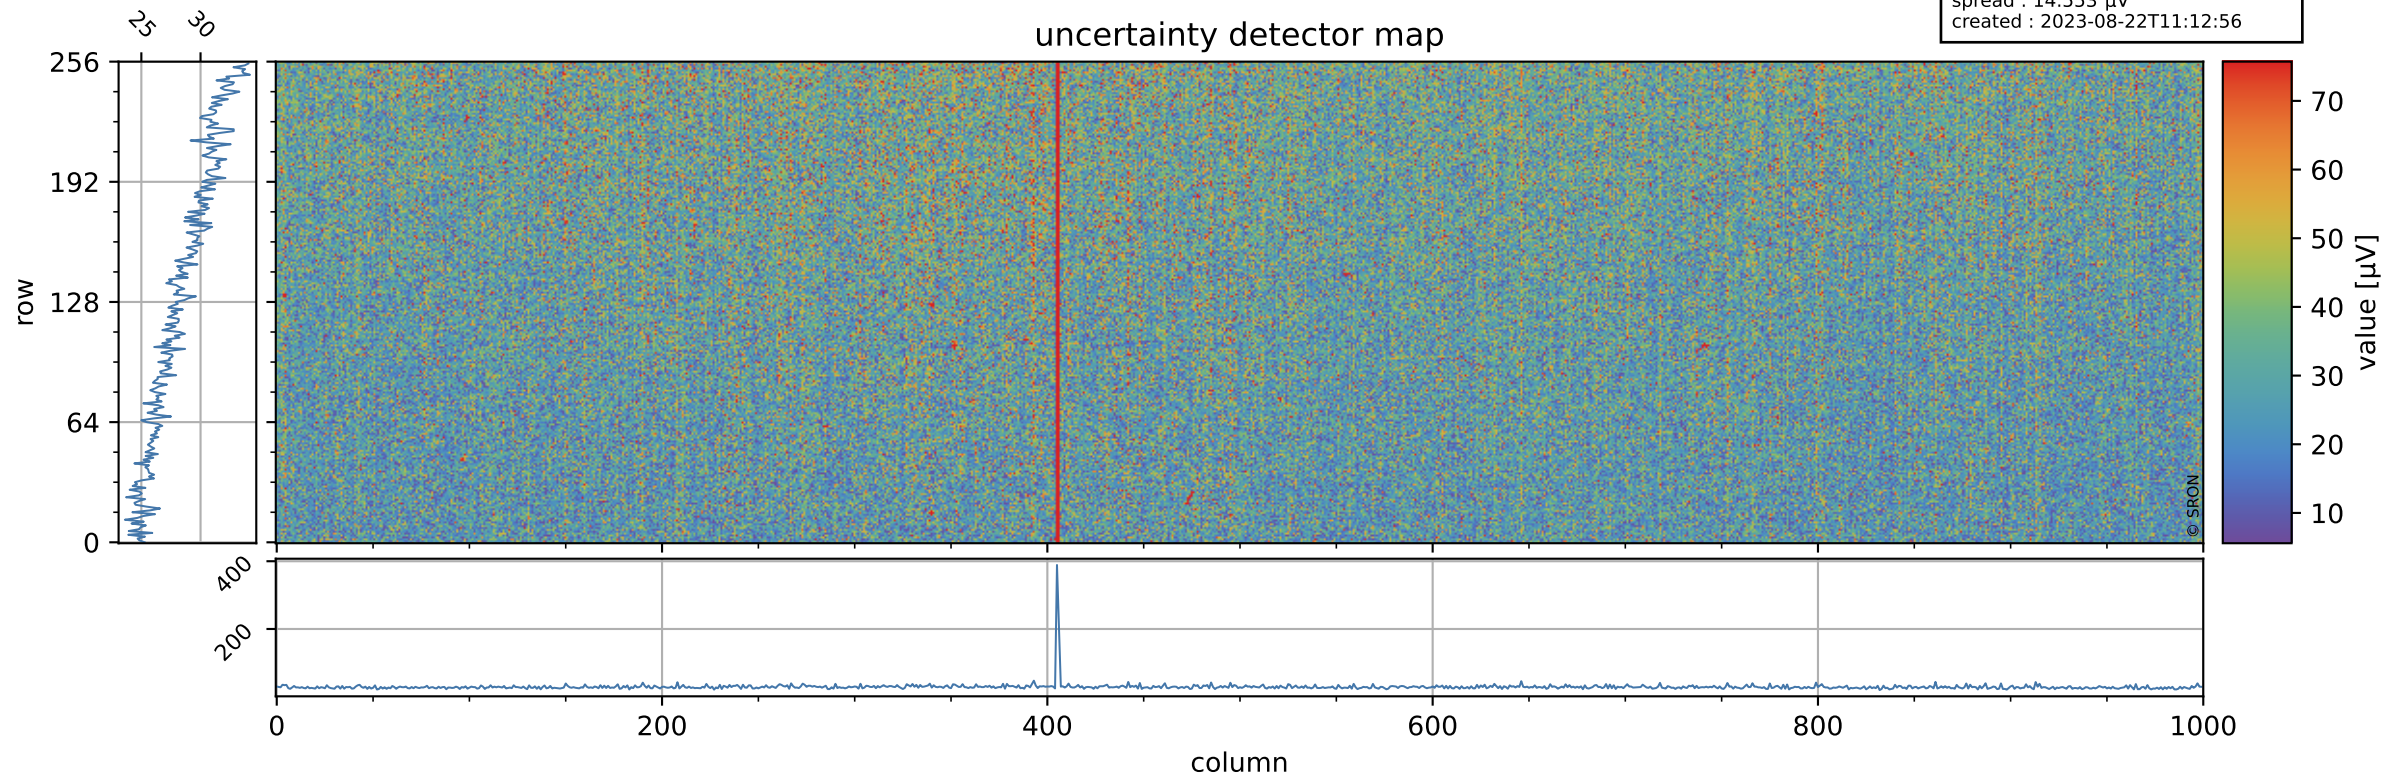

# Tropomi SWIR offset (beta nominal)

orbits : 18 in [21187, 21232]  
coverage : 2021-11-14 / 2021-11-17  
median : 0.52594 V  
spread : 0.035909 V  
created : 2023-08-22T11:12:55

## value detector map

# Tropomi SWIR offset (beta nominal)

orbits : 18 in [21187, 21232]  
coverage : 2021-11-14 / 2021-11-17  
median : 28.676  $\mu\text{V}$   
spread : 14.553  $\mu\text{V}$   
created : 2023-08-22T11:12:56

# Tropomi SWIR offset (beta nominal) ground-tracks of Sentinel-5P

orbits : 18 in [21187, 21232]  
coverage : 2021-11-14 / 2021-11-17  
created : 2023-08-22T11:12:56