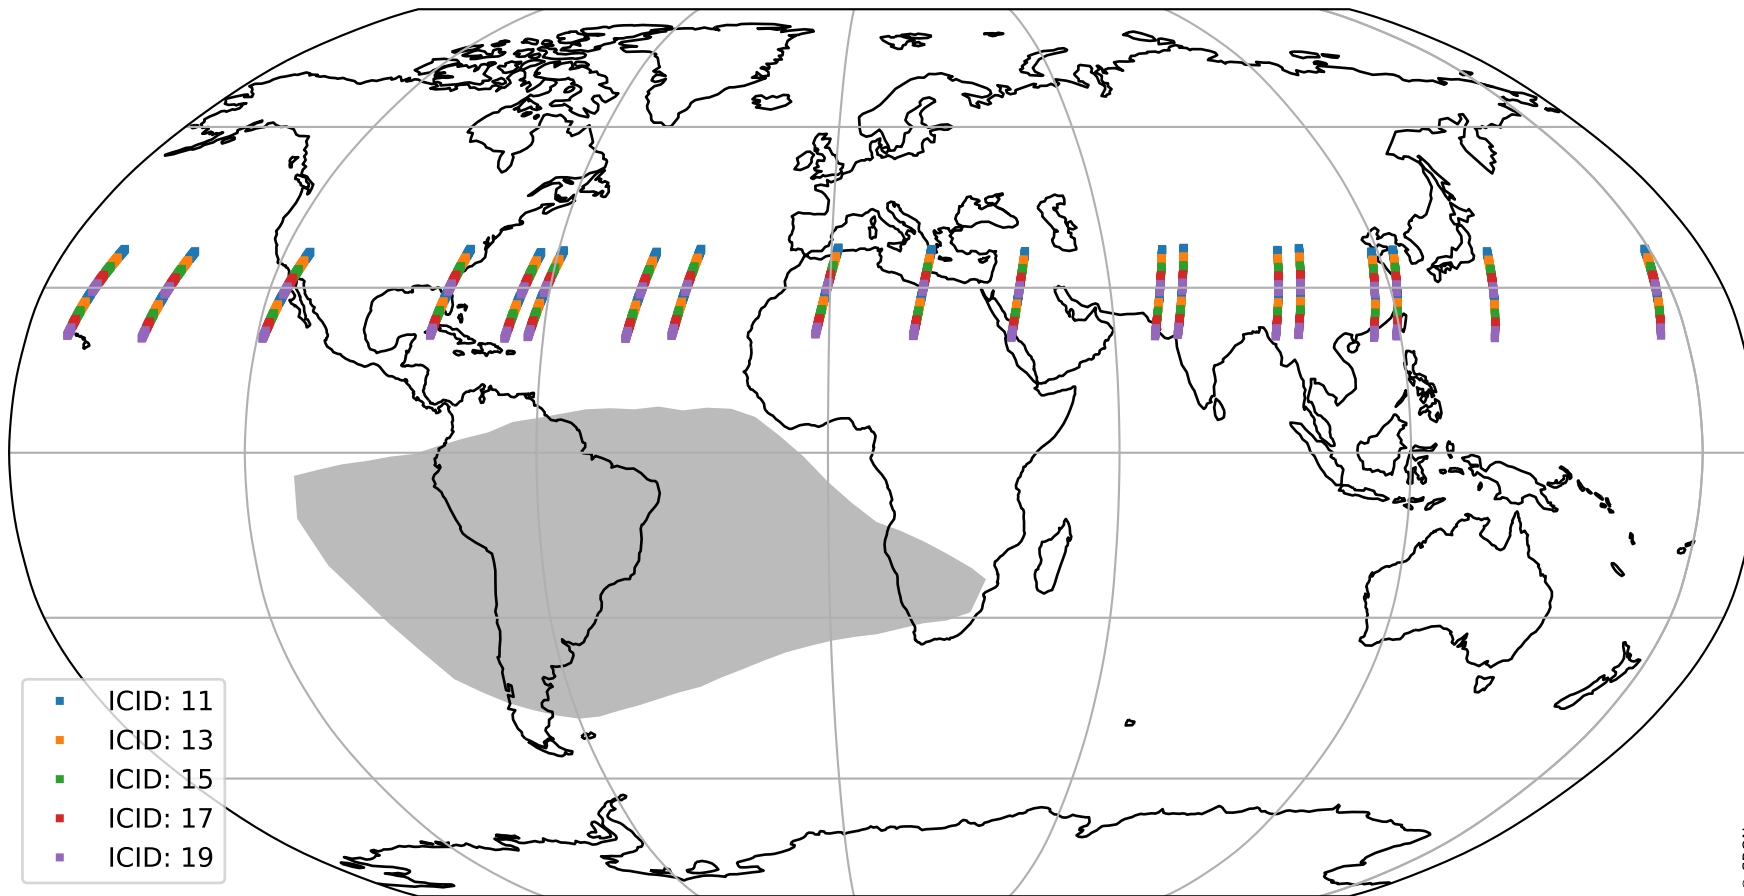

Tropomi SWIR offset (beta nominal)

orbits : 19 in [21232, 21277]
coverage : 2021-11-18 / 2021-11-21
median : 0.52581 V
spread : 0.035918 V
created : 2023-08-22T11:12:57

value detector map

Tropomi SWIR offset (beta nominal)

orbits : 19 in [21232, 21277]
coverage : 2021-11-18 / 2021-11-21
median : 27.448 μV
spread : 14.029 μV
created : 2023-08-22T11:12:58

Tropomi SWIR offset (beta nominal)

orbits : 19 in [21232, 21277]
coverage : 2021-11-18 / 2021-11-21
median : -0.19981 mV
spread : 0.39918 mV
created : 2023-08-22T11:12:58

value compared with SWIR offset CKD

Tropomi SWIR offset (beta nominal) ground-tracks of Sentinel-5P

orbits : 19 in [21232, 21277]
coverage : 2021-11-18 / 2021-11-21
created : 2023-08-22T11:12:58

Tropomi SWIR offset (beta nominal)

orbits : [1867, 21232]
coverage : 2018-02-20 / 2021-11-17
created : 2023-08-22T11:12:59

trend of detector median & temperatures