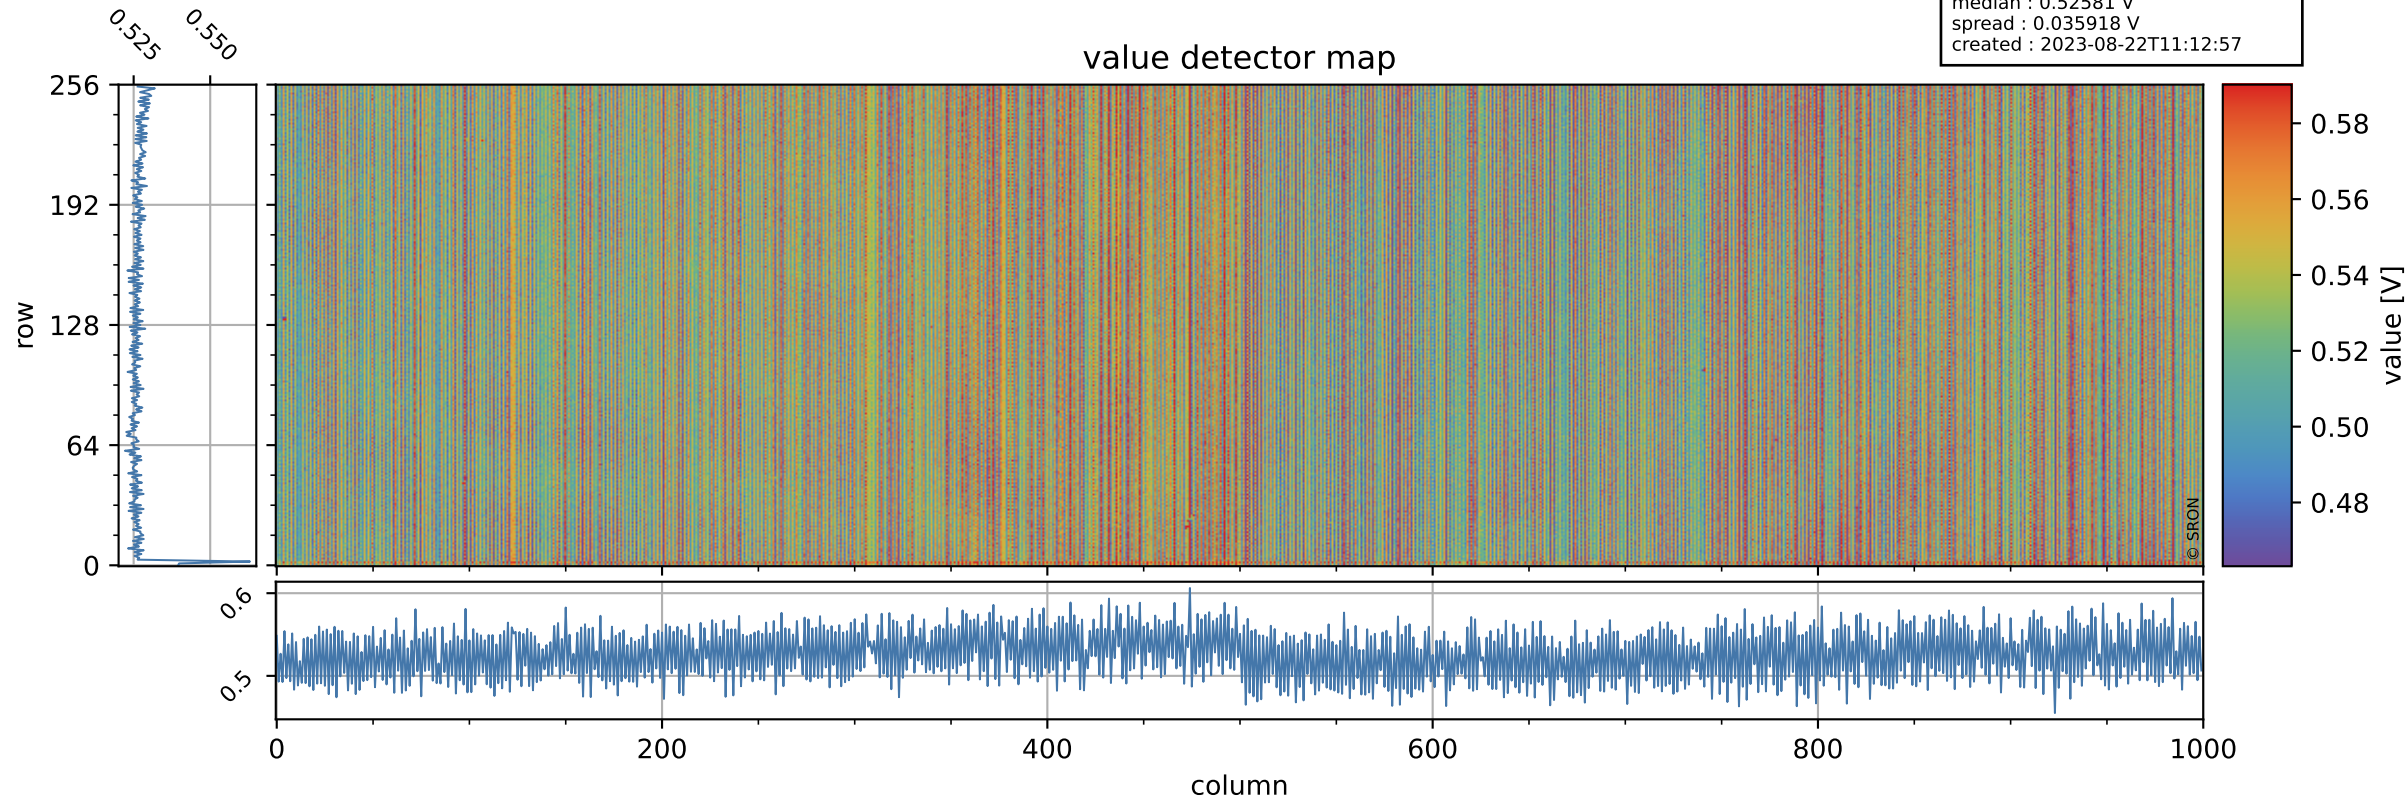

Tropomi SWIR offset (beta nominal)

orbits : 19 in [21232, 21277]
coverage : 2021-11-18 / 2021-11-21
median : 0.52581 V
spread : 0.035918 V
created : 2023-08-22T11:12:57

value detector map

Tropomi SWIR offset (beta nominal)

orbits : 19 in [21232, 21277]
coverage : 2021-11-18 / 2021-11-21
median : 27.448 μV
spread : 14.029 μV
created : 2023-08-22T11:12:58

Tropomi SWIR offset (beta nominal)

orbits : 19 in [21232, 21277]
coverage : 2021-11-18 / 2021-11-21
median : -0.19981 mV
spread : 0.39918 mV
created : 2023-08-22T11:12:58

value compared with SWIR offset CKD

Tropomi SWIR offset (beta nominal) ground-tracks of Sentinel-5P

orbits : 19 in [21232, 21277]
coverage : 2021-11-18 / 2021-11-21
created : 2023-08-22T11:12:58

Tropomi SWIR offset (beta nominal)

orbits : [1867, 21232]
coverage : 2018-02-20 / 2021-11-17
created : 2023-08-22T11:12:59

trend of detector median & temperatures