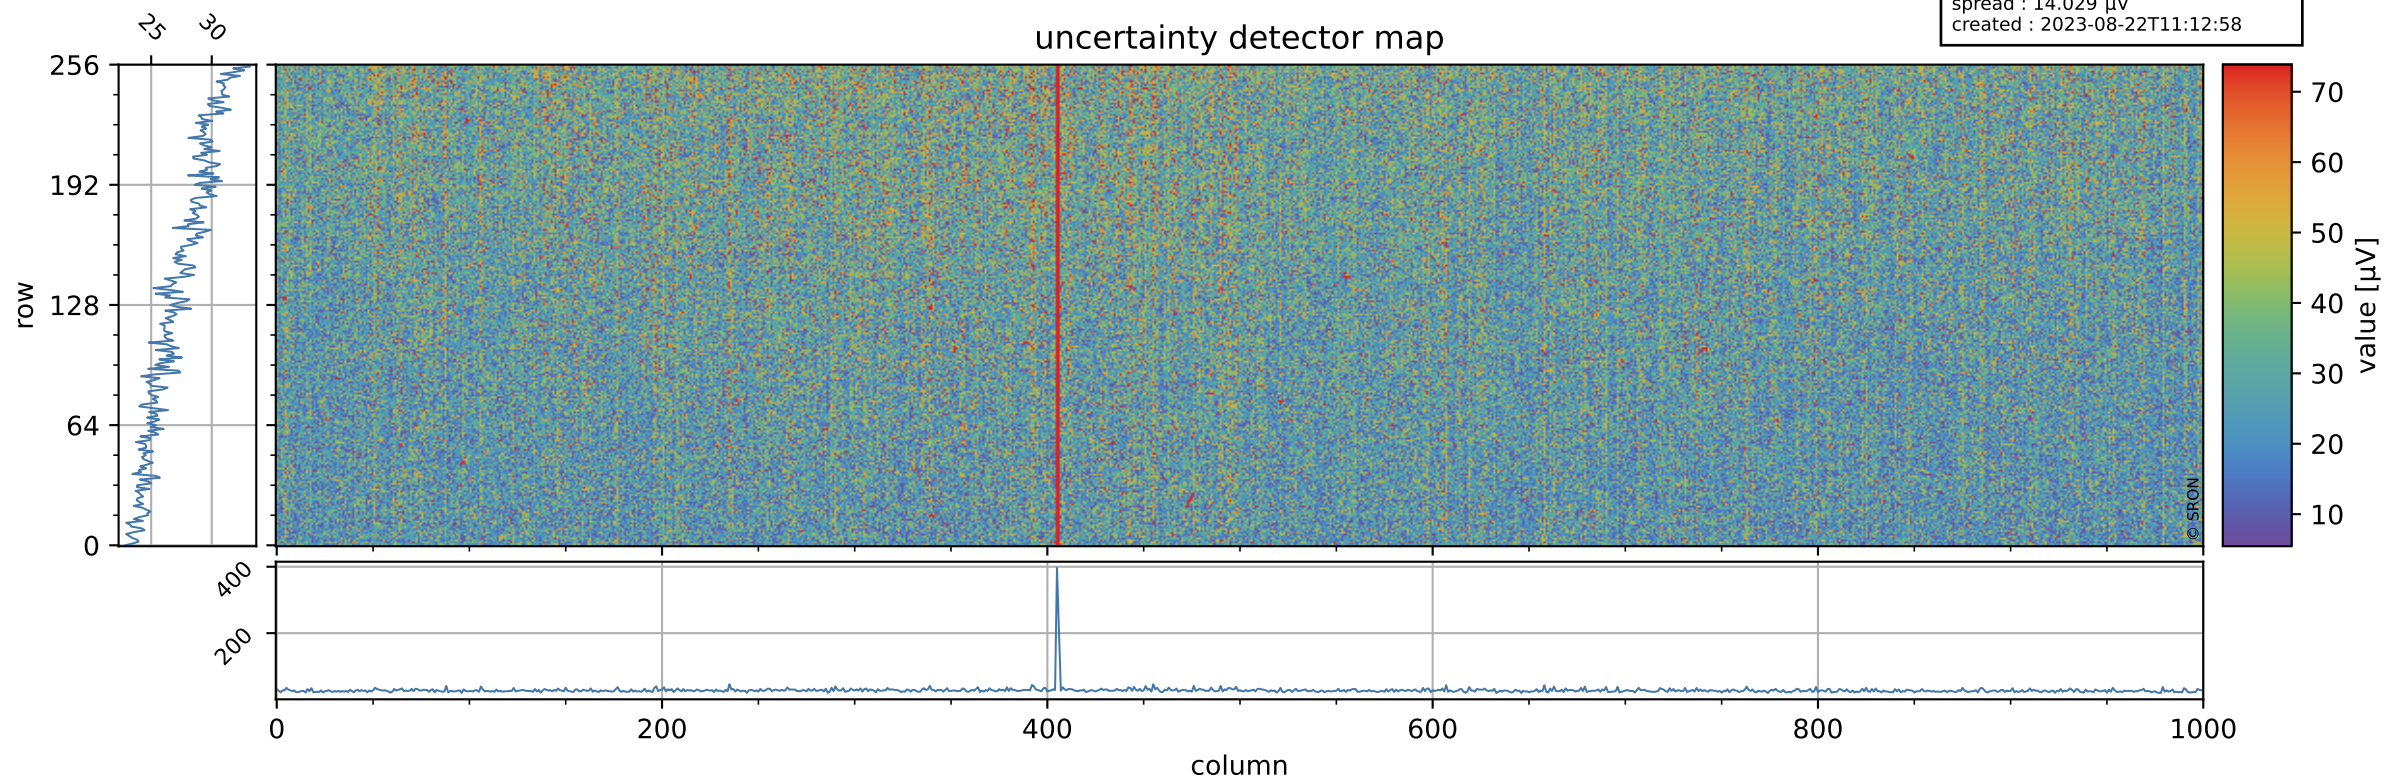

Tropomi SWIR offset (beta nominal)

orbits : 19 in [21232, 21277]
coverage : 2021-11-18 / 2021-11-21
median : 0.52581 V
spread : 0.035918 V
created : 2023-08-22T11:12:57

value detector map

Tropomi SWIR offset (beta nominal)

orbits : 19 in [21232, 21277]
coverage : 2021-11-18 / 2021-11-21
median : 27.448 μV
spread : 14.029 μV
created : 2023-08-22T11:12:58

Tropomi SWIR offset (beta nominal)

orbits : 19 in [21232, 21277]
coverage : 2021-11-18 / 2021-11-21
median : -0.19981 mV
spread : 0.39918 mV
created : 2023-08-22T11:12:58

value compared with SWIR offset CKD

Tropomi SWIR offset (beta nominal) ground-tracks of Sentinel-5P

orbits : 19 in [21232, 21277]
coverage : 2021-11-18 / 2021-11-21
created : 2023-08-22T11:12:58

Tropomi SWIR offset (beta nominal)

orbits : [1867, 21232]
coverage : 2018-02-20 / 2021-11-17
created : 2023-08-22T11:12:59

trend of detector median & temperatures