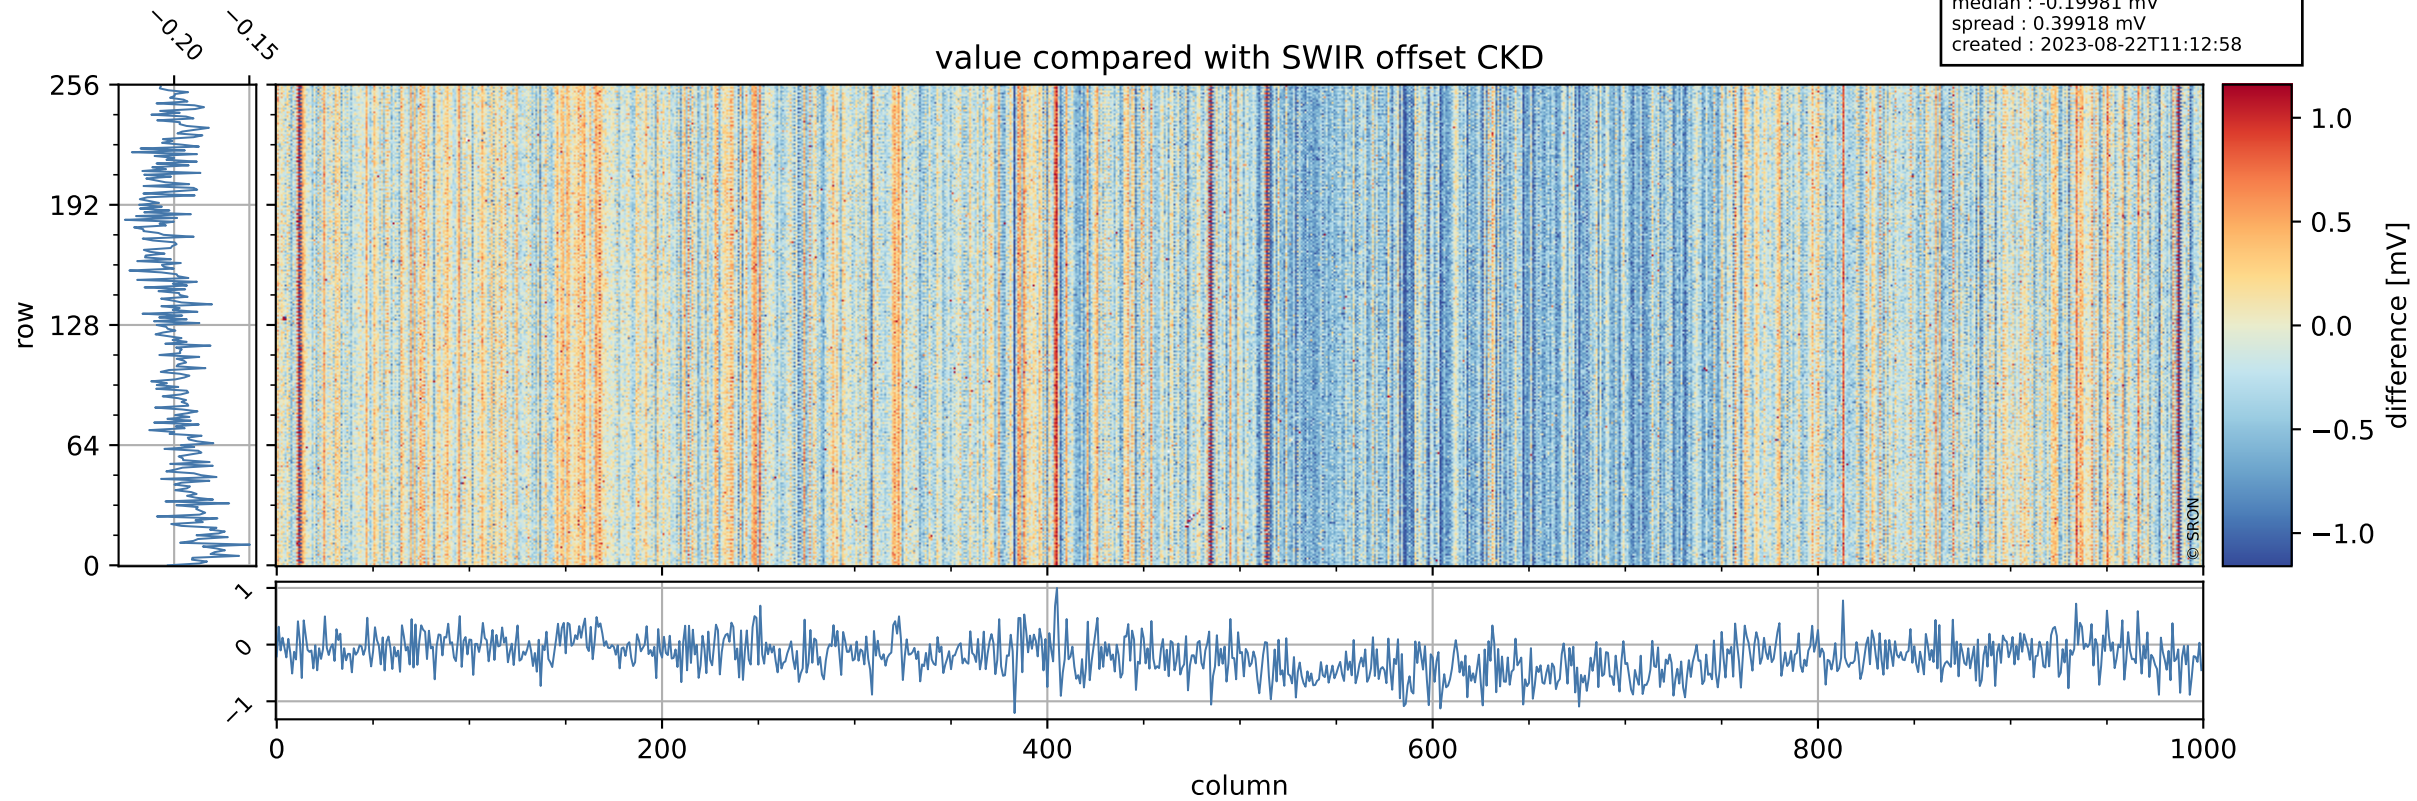

Tropomi SWIR offset (beta nominal)

orbits : 19 in [21232, 21277]
coverage : 2021-11-18 / 2021-11-21
median : 0.52581 V
spread : 0.035918 V
created : 2023-08-22T11:12:57

value detector map

Tropomi SWIR offset (beta nominal)

orbits : 19 in [21232, 21277]
coverage : 2021-11-18 / 2021-11-21
median : 27.448 μV
spread : 14.029 μV
created : 2023-08-22T11:12:58

Tropomi SWIR offset (beta nominal)

orbits : 19 in [21232, 21277]
coverage : 2021-11-18 / 2021-11-21
median : -0.19981 mV
spread : 0.39918 mV
created : 2023-08-22T11:12:58

value compared with SWIR offset CKD

Tropomi SWIR offset (beta nominal) ground-tracks of Sentinel-5P

orbits : 19 in [21232, 21277]
coverage : 2021-11-18 / 2021-11-21
created : 2023-08-22T11:12:58

Tropomi SWIR offset (beta nominal)

orbits : [1867, 21232]
coverage : 2018-02-20 / 2021-11-17
created : 2023-08-22T11:12:59

trend of detector median & temperatures