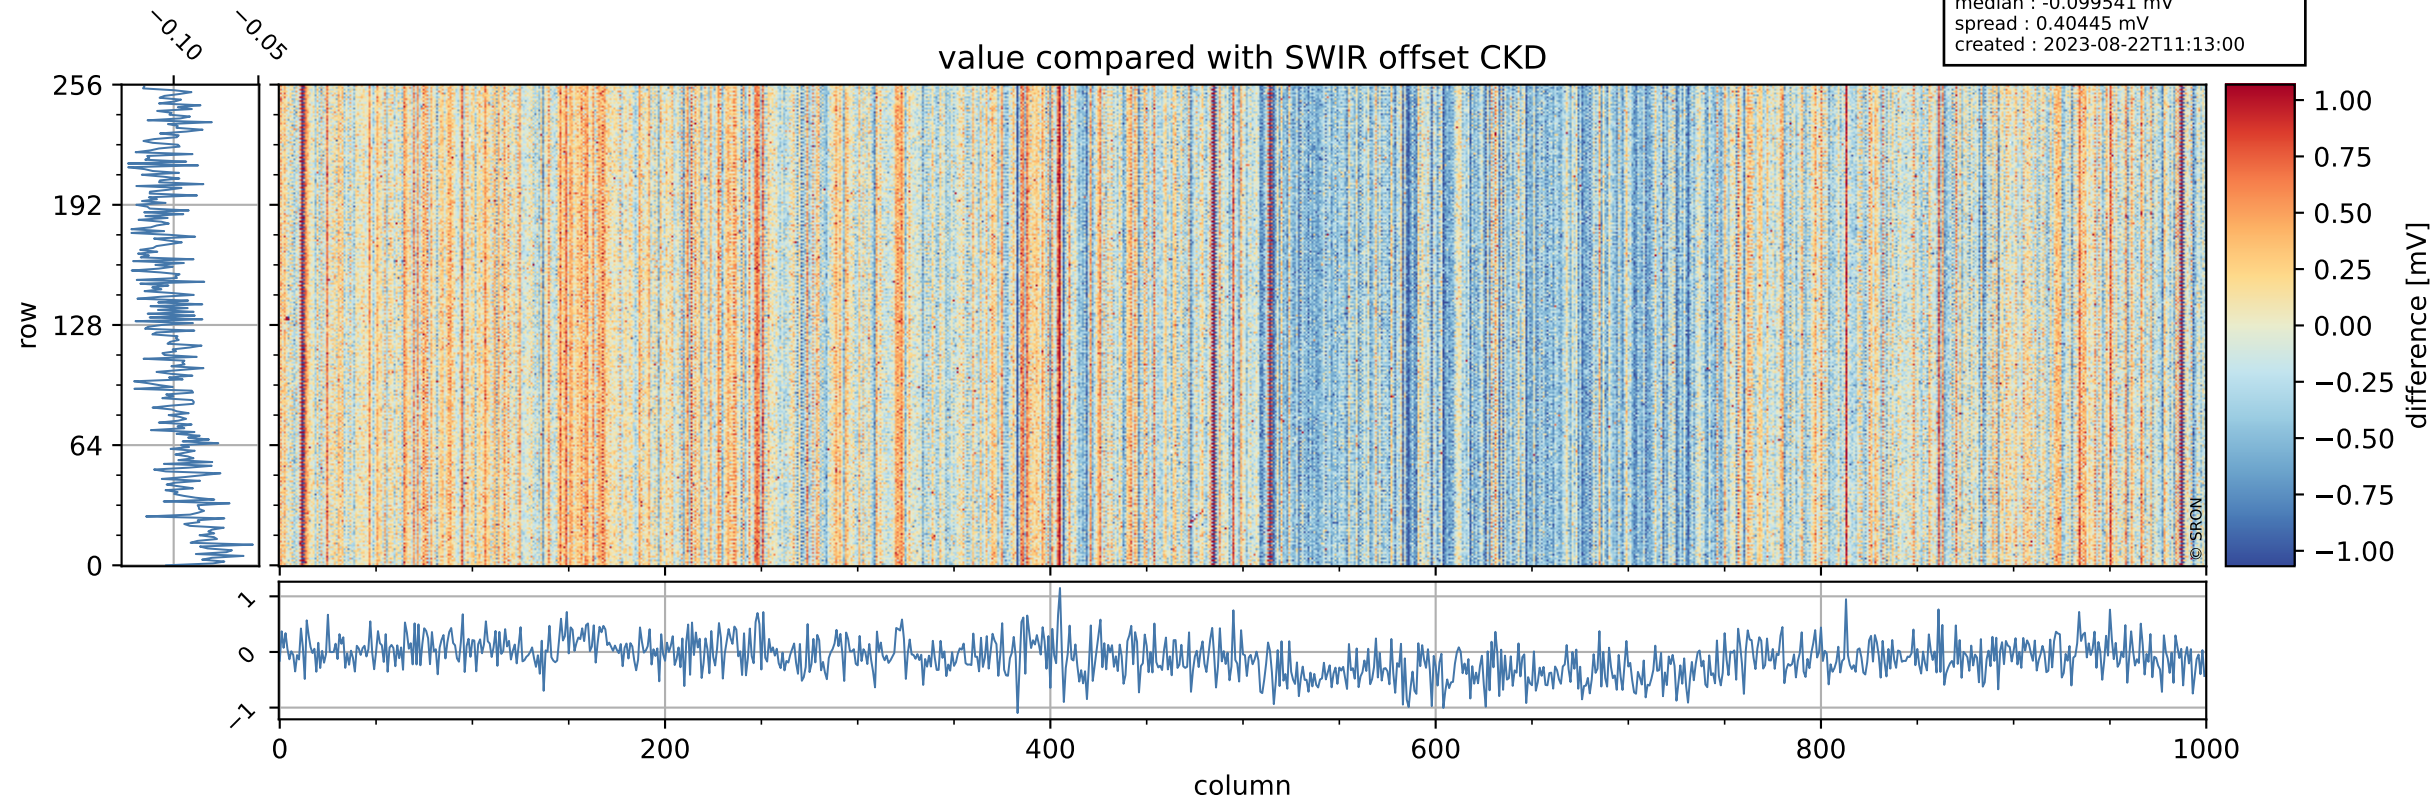

Tropomi SWIR offset (beta nominal)

orbits : 19 in [21277, 21322]
coverage : 2021-11-21 / 2021-11-24
median : 0.52591 V
spread : 0.03592 V
created : 2023-08-22T11:13:00

value detector map

Tropomi SWIR offset (beta nominal)

orbits : 19 in [21277, 21322]
coverage : 2021-11-21 / 2021-11-24
median : 28.236 μV
spread : 14.396 μV
created : 2023-08-22T11:13:00

Tropomi SWIR offset (beta nominal)

orbits : 19 in [21277, 21322]
coverage : 2021-11-21 / 2021-11-24
median : -0.099541 mV
spread : 0.40445 mV
created : 2023-08-22T11:13:00

value compared with SWIR offset CKD

Tropomi SWIR offset (beta nominal) ground-tracks of Sentinel-5P

orbits : 19 in [21277, 21322]
coverage : 2021-11-21 / 2021-11-24
created : 2023-08-22T11:13:00

Tropomi SWIR offset (beta nominal)

orbits : [1867, 21322]
coverage : 2018-02-20 / 2021-11-24
created : 2023-08-22T11:13:01

trend of detector median & temperatures