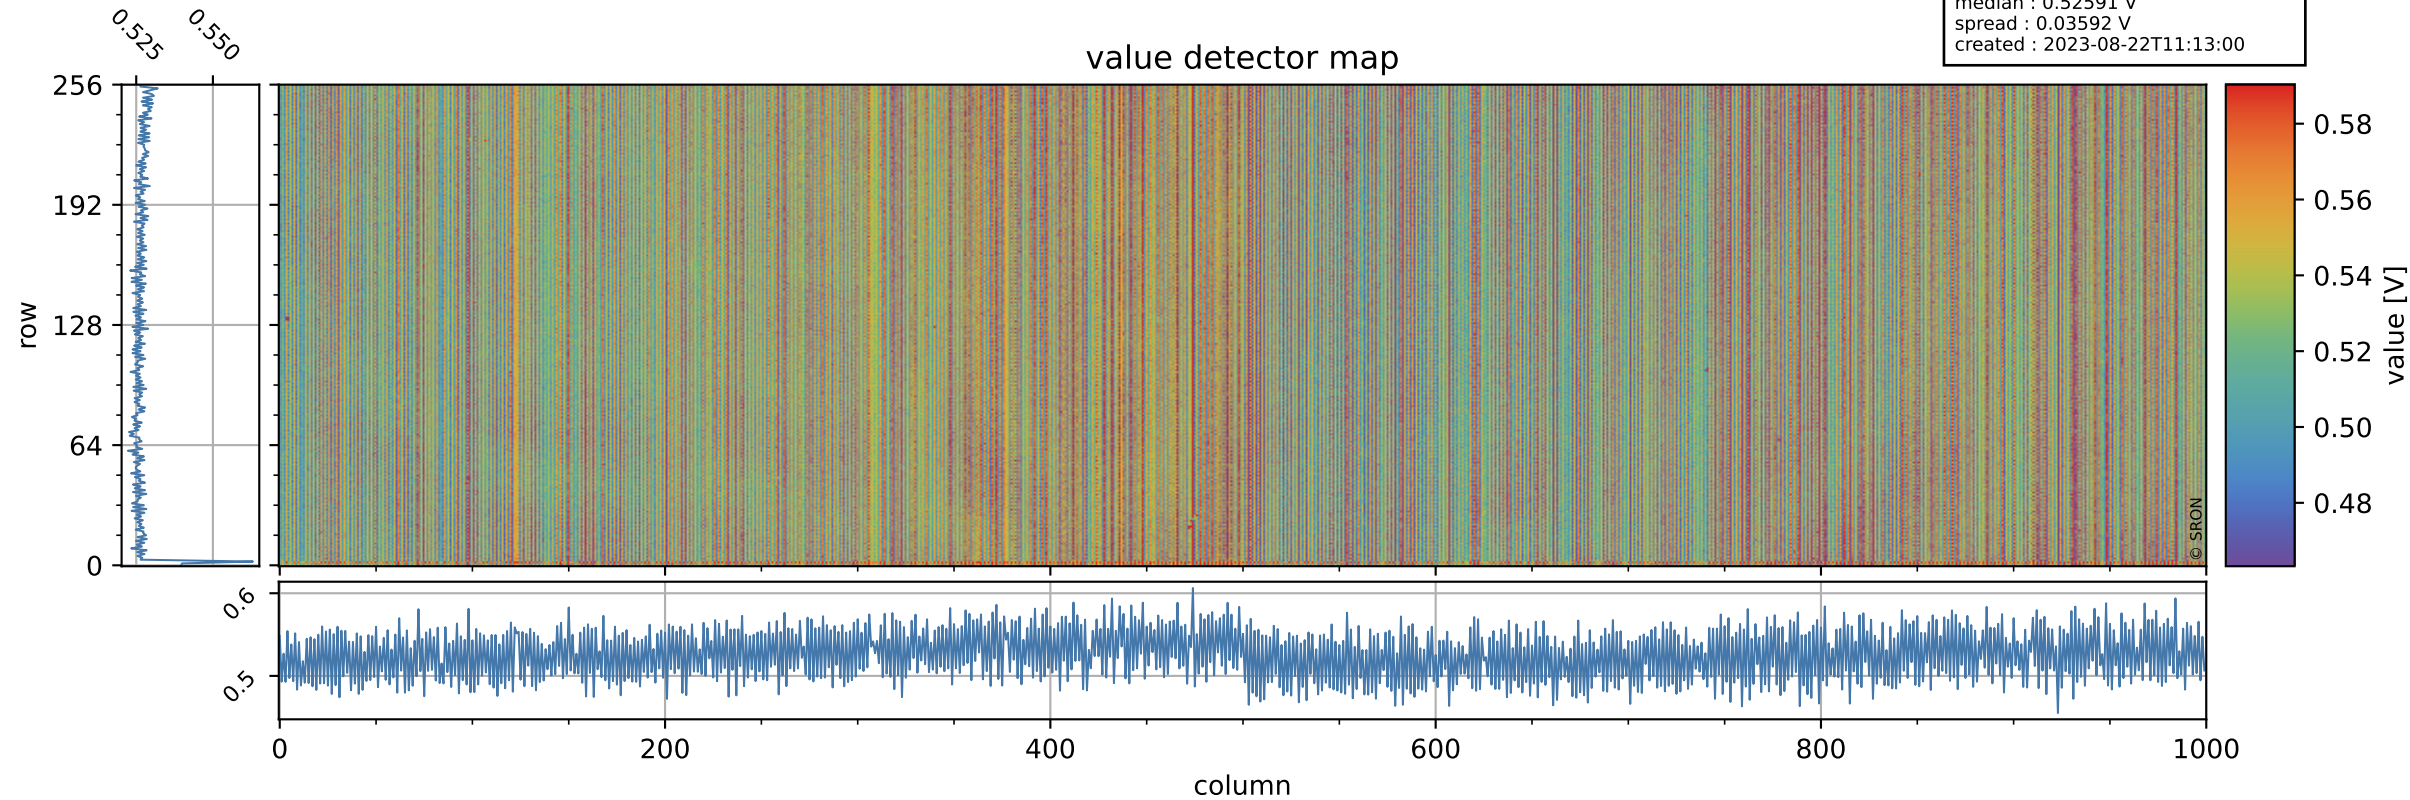

Tropomi SWIR offset (beta nominal)

orbits : 19 in [21277, 21322]
coverage : 2021-11-21 / 2021-11-24
median : 0.52591 V
spread : 0.03592 V
created : 2023-08-22T11:13:00

value detector map

Tropomi SWIR offset (beta nominal)

orbits : 19 in [21277, 21322]
coverage : 2021-11-21 / 2021-11-24
median : 28.236 μV
spread : 14.396 μV
created : 2023-08-22T11:13:00

Tropomi SWIR offset (beta nominal)

orbits : 19 in [21277, 21322]
coverage : 2021-11-21 / 2021-11-24
median : -0.099541 mV
spread : 0.40445 mV
created : 2023-08-22T11:13:00

value compared with SWIR offset CKD

Tropomi SWIR offset (beta nominal) ground-tracks of Sentinel-5P

orbits : 19 in [21277, 21322]
coverage : 2021-11-21 / 2021-11-24
created : 2023-08-22T11:13:00

Tropomi SWIR offset (beta nominal)

orbits : [1867, 21322]
coverage : 2018-02-20 / 2021-11-24
created : 2023-08-22T11:13:01

trend of detector median & temperatures