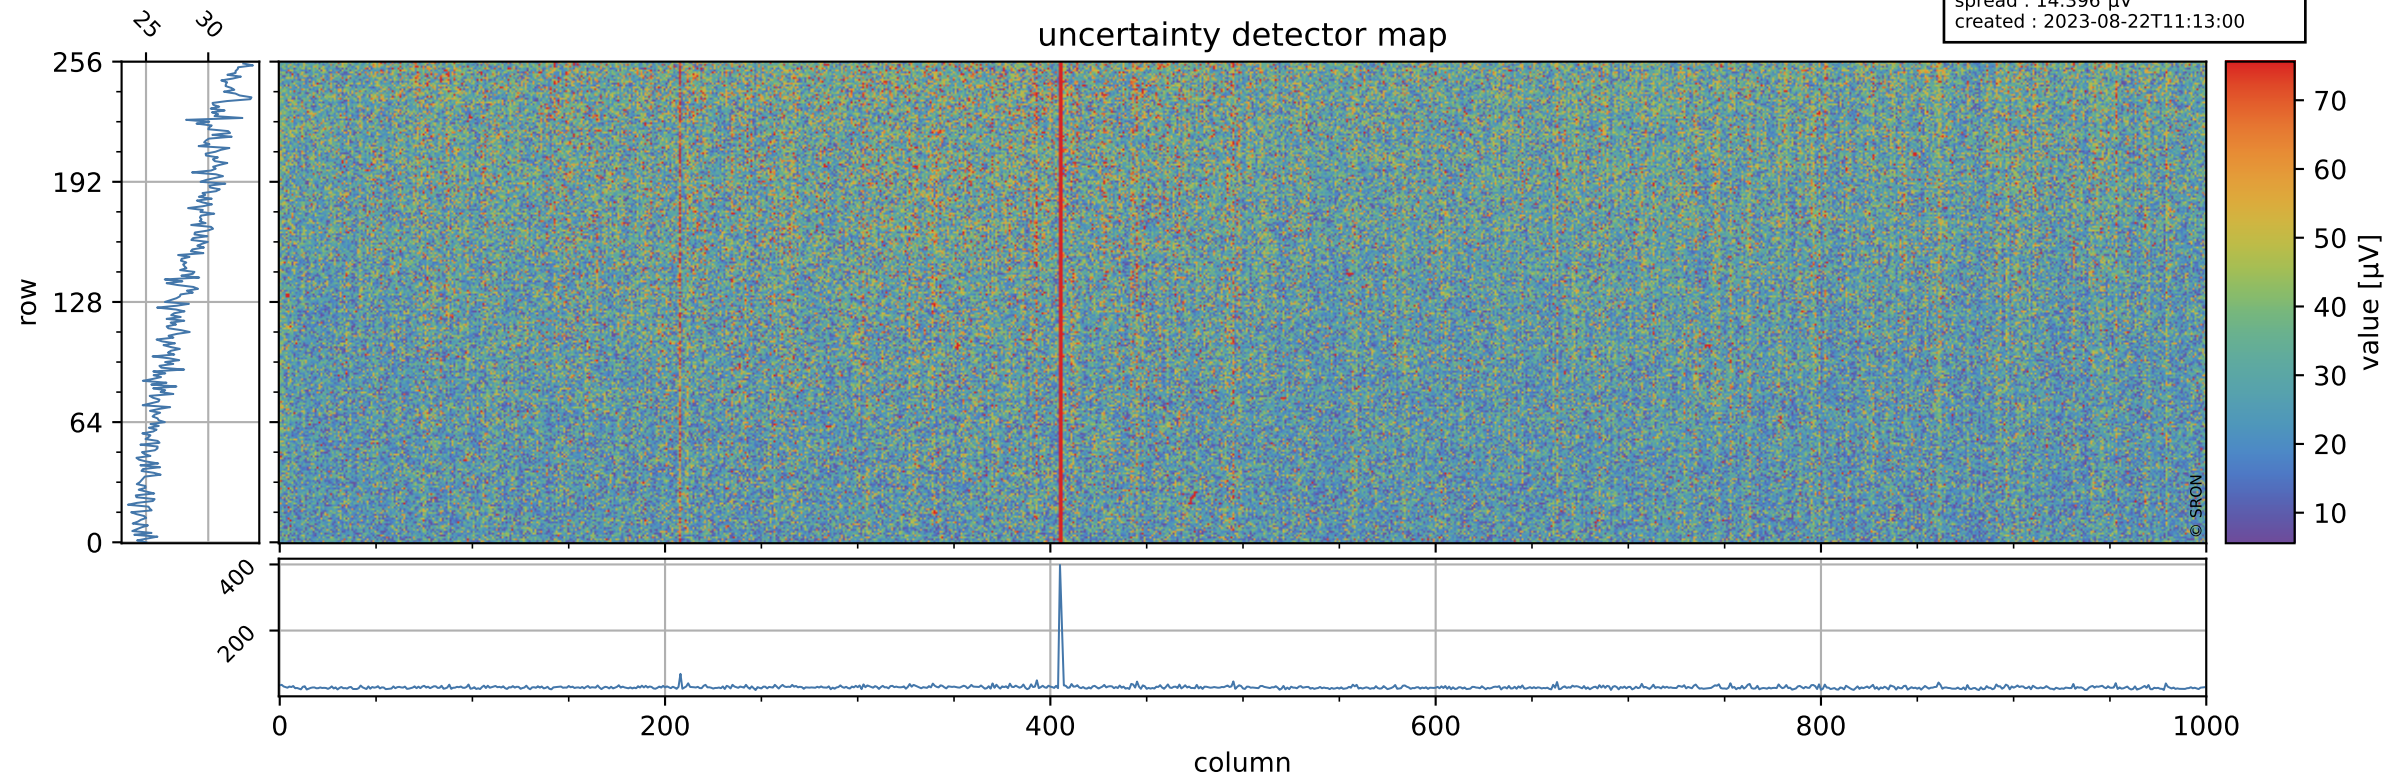

Tropomi SWIR offset (beta nominal)

orbits : 19 in [21277, 21322]
coverage : 2021-11-21 / 2021-11-24
median : 0.52591 V
spread : 0.03592 V
created : 2023-08-22T11:13:00

value detector map

Tropomi SWIR offset (beta nominal)

orbits : 19 in [21277, 21322]
coverage : 2021-11-21 / 2021-11-24
median : 28.236 μV
spread : 14.396 μV
created : 2023-08-22T11:13:00

Tropomi SWIR offset (beta nominal)

orbits : 19 in [21277, 21322]
coverage : 2021-11-21 / 2021-11-24
median : -0.099541 mV
spread : 0.40445 mV
created : 2023-08-22T11:13:00

value compared with SWIR offset CKD

Tropomi SWIR offset (beta nominal) ground-tracks of Sentinel-5P

orbits : 19 in [21277, 21322]
coverage : 2021-11-21 / 2021-11-24
created : 2023-08-22T11:13:00

Tropomi SWIR offset (beta nominal)

orbits : [1867, 21322]
coverage : 2018-02-20 / 2021-11-24
created : 2023-08-22T11:13:01

trend of detector median & temperatures