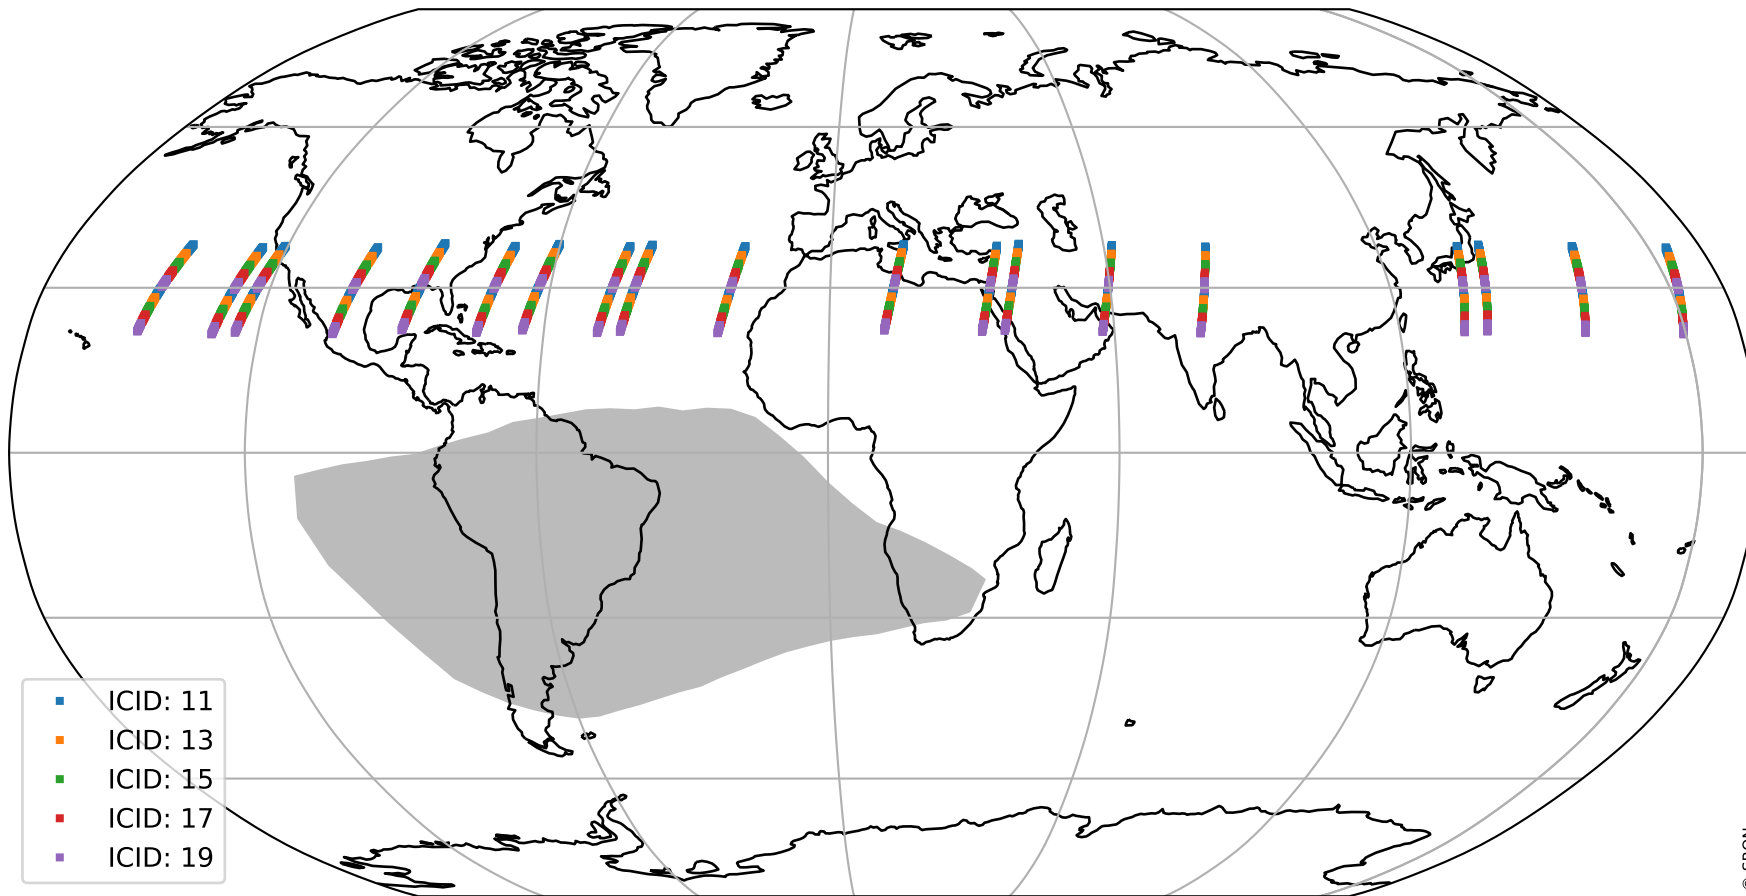

Tropomi SWIR offset (beta nominal)

orbits : 19 in [21277, 21322]
coverage : 2021-11-21 / 2021-11-24
median : 0.52591 V
spread : 0.03592 V
created : 2023-08-22T11:13:00

value detector map

Tropomi SWIR offset (beta nominal)

orbits : 19 in [21277, 21322]
coverage : 2021-11-21 / 2021-11-24
median : 28.236 μV
spread : 14.396 μV
created : 2023-08-22T11:13:00

Tropomi SWIR offset (beta nominal)

orbits : 19 in [21277, 21322]
coverage : 2021-11-21 / 2021-11-24
median : -0.099541 mV
spread : 0.40445 mV
created : 2023-08-22T11:13:00

value compared with SWIR offset CKD

Tropomi SWIR offset (beta nominal) ground-tracks of Sentinel-5P

orbits : 19 in [21277, 21322]
coverage : 2021-11-21 / 2021-11-24
created : 2023-08-22T11:13:00

Tropomi SWIR offset (beta nominal)

orbits : [1867, 21322]
coverage : 2018-02-20 / 2021-11-24
created : 2023-08-22T11:13:01

trend of detector median & temperatures