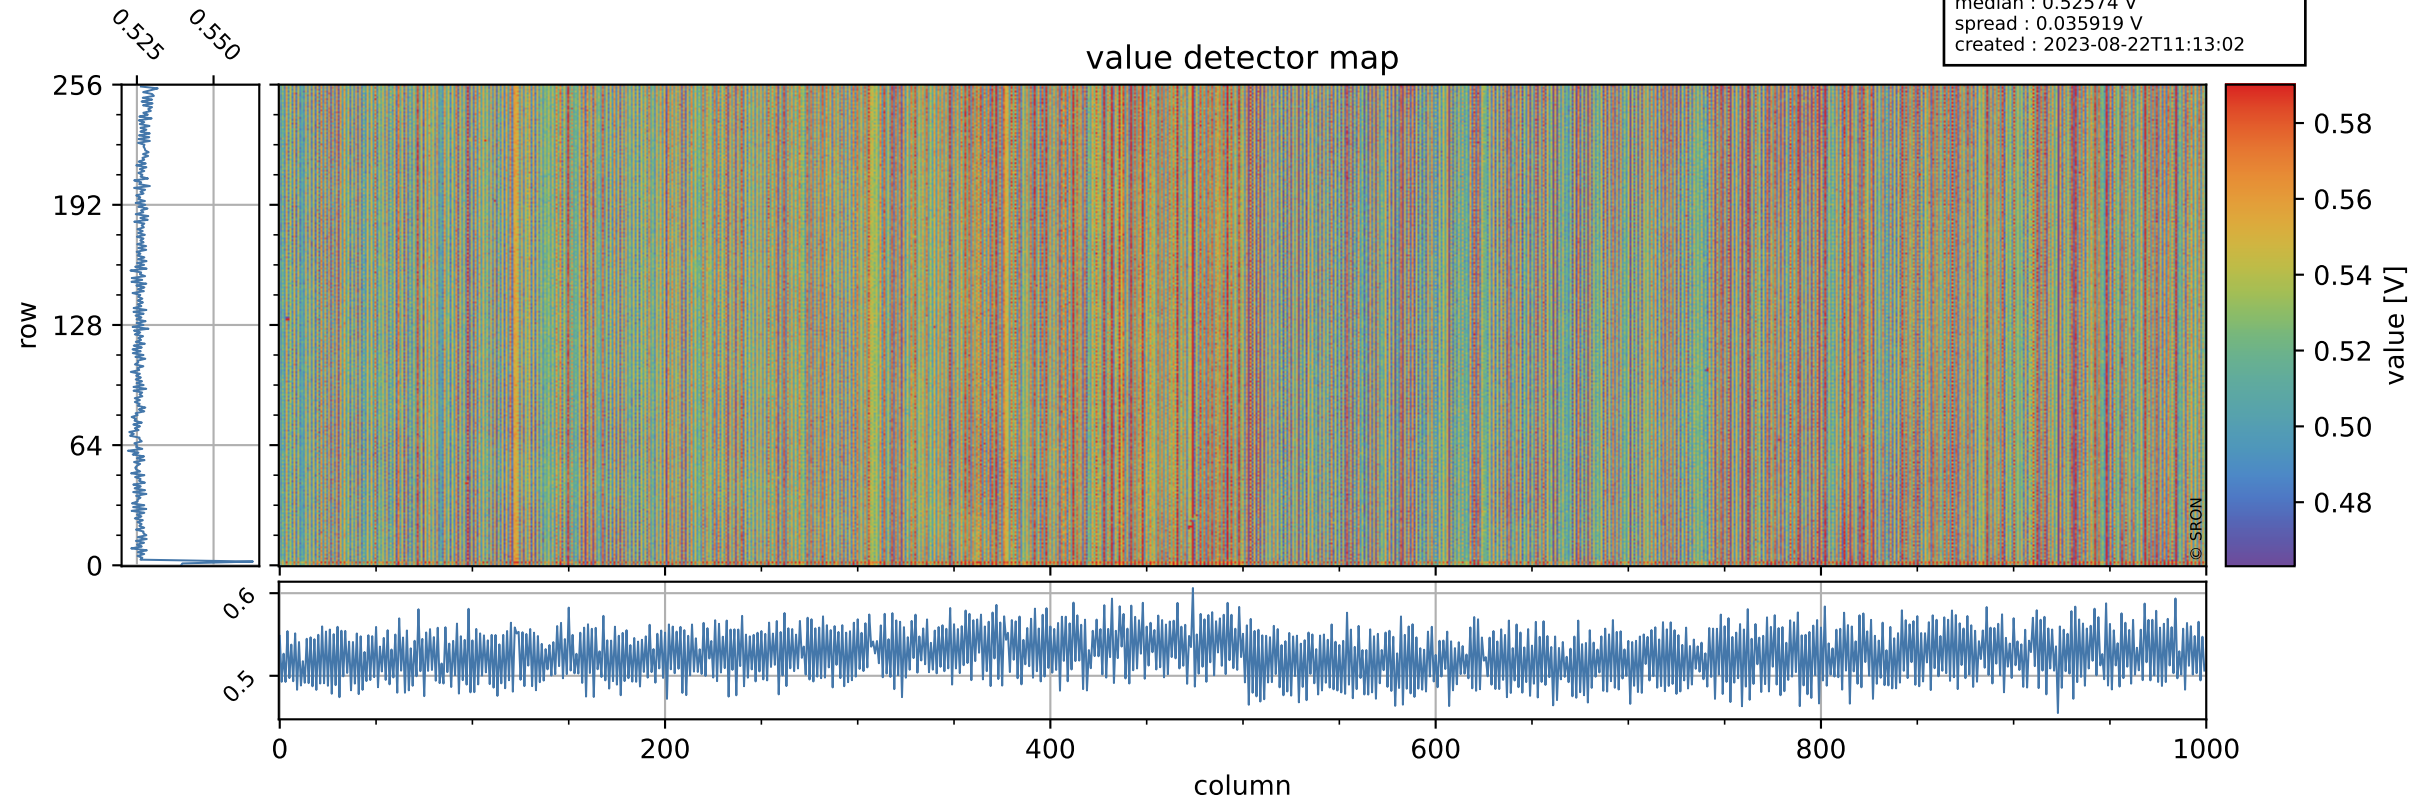

# Tropomi SWIR offset (beta nominal)

orbits : 19 in [21322, 21367]  
coverage : 2021-11-24 / 2021-11-27  
median : 0.52574 V  
spread : 0.035919 V  
created : 2023-08-22T11:13:02

## value detector map

# Tropomi SWIR offset (beta nominal)

orbits : 19 in [21322, 21367]  
coverage : 2021-11-24 / 2021-11-27  
median : 27.096  $\mu\text{V}$   
spread : 13.916  $\mu\text{V}$   
created : 2023-08-22T11:13:02

# Tropomi SWIR offset (beta nominal) ground-tracks of Sentinel-5P

orbits : 19 in [21322, 21367]  
coverage : 2021-11-24 / 2021-11-27  
created : 2023-08-22T11:13:02