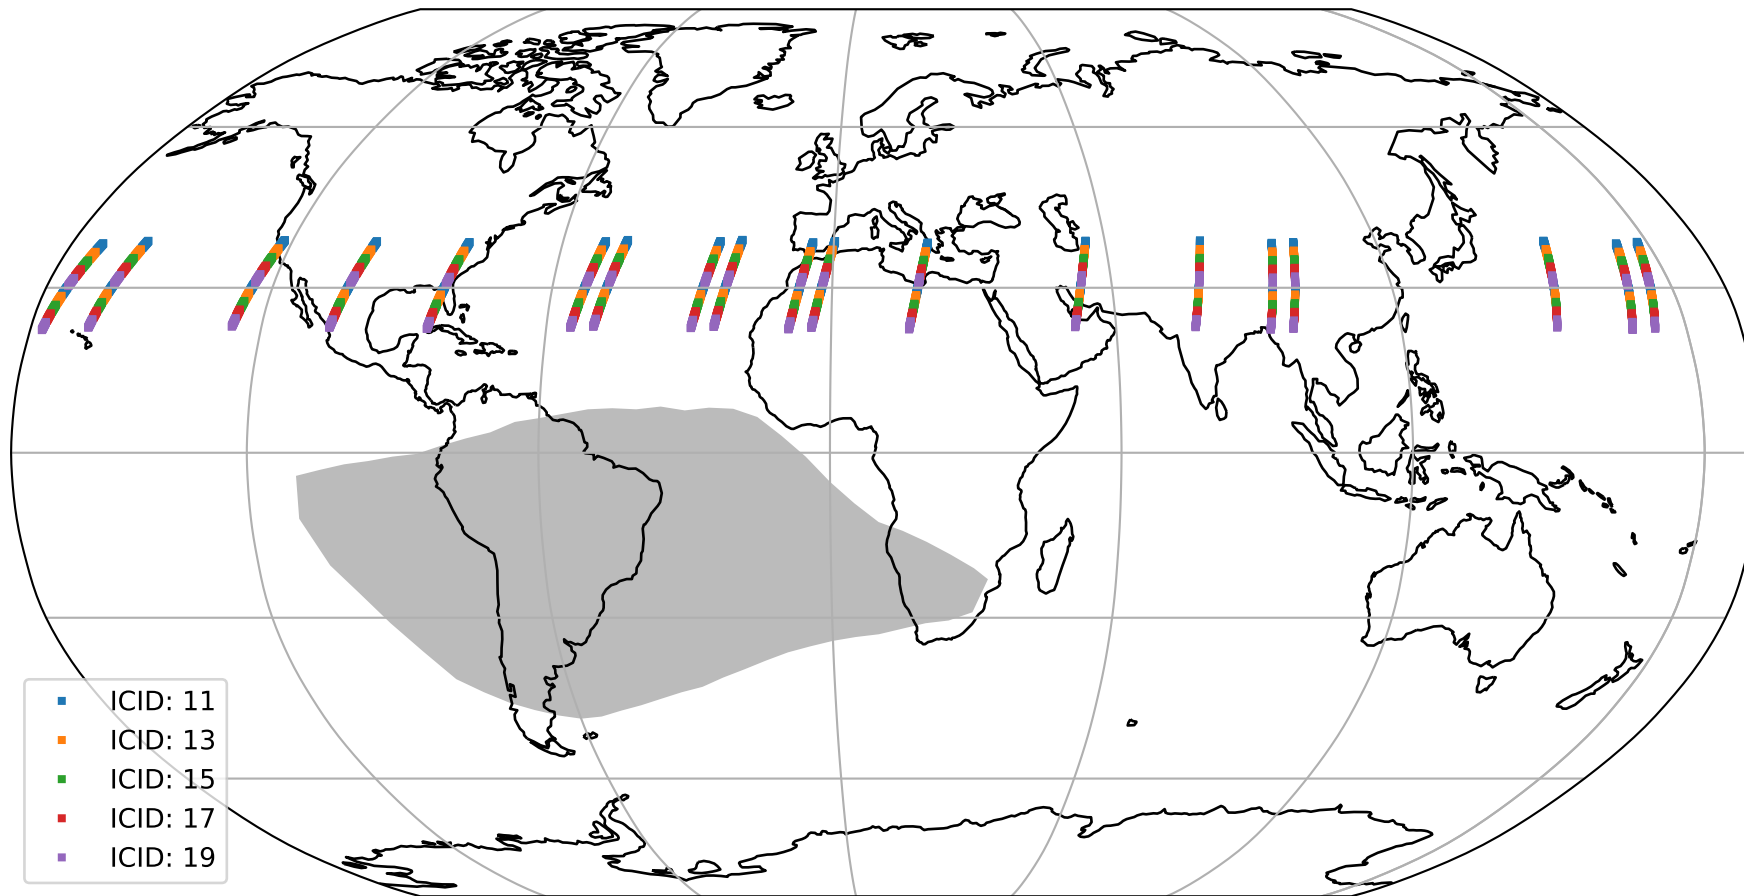

# Tropomi SWIR offset (beta nominal)

orbits : 19 in [21322, 21367]  
coverage : 2021-11-24 / 2021-11-27  
median : 27.096  $\mu\text{V}$   
spread : 13.916  $\mu\text{V}$   
created : 2023-08-22T11:13:02

# Tropomi SWIR offset (beta nominal)

orbits : 19 in [21322, 21367]  
coverage : 2021-11-24 / 2021-11-27  
median : -0.27154 mV  
spread : 0.40315 mV  
created : 2023-08-22T11:13:02

value compared with SWIR offset CKD

# Tropomi SWIR offset (beta nominal) ground-tracks of Sentinel-5P

orbits : 19 in [21322, 21367]  
coverage : 2021-11-24 / 2021-11-27  
created : 2023-08-22T11:13:02

# Tropomi SWIR offset (beta nominal)

orbits : [1867, 21322]  
coverage : 2018-02-20 / 2021-11-24  
created : 2023-08-22T11:13:03