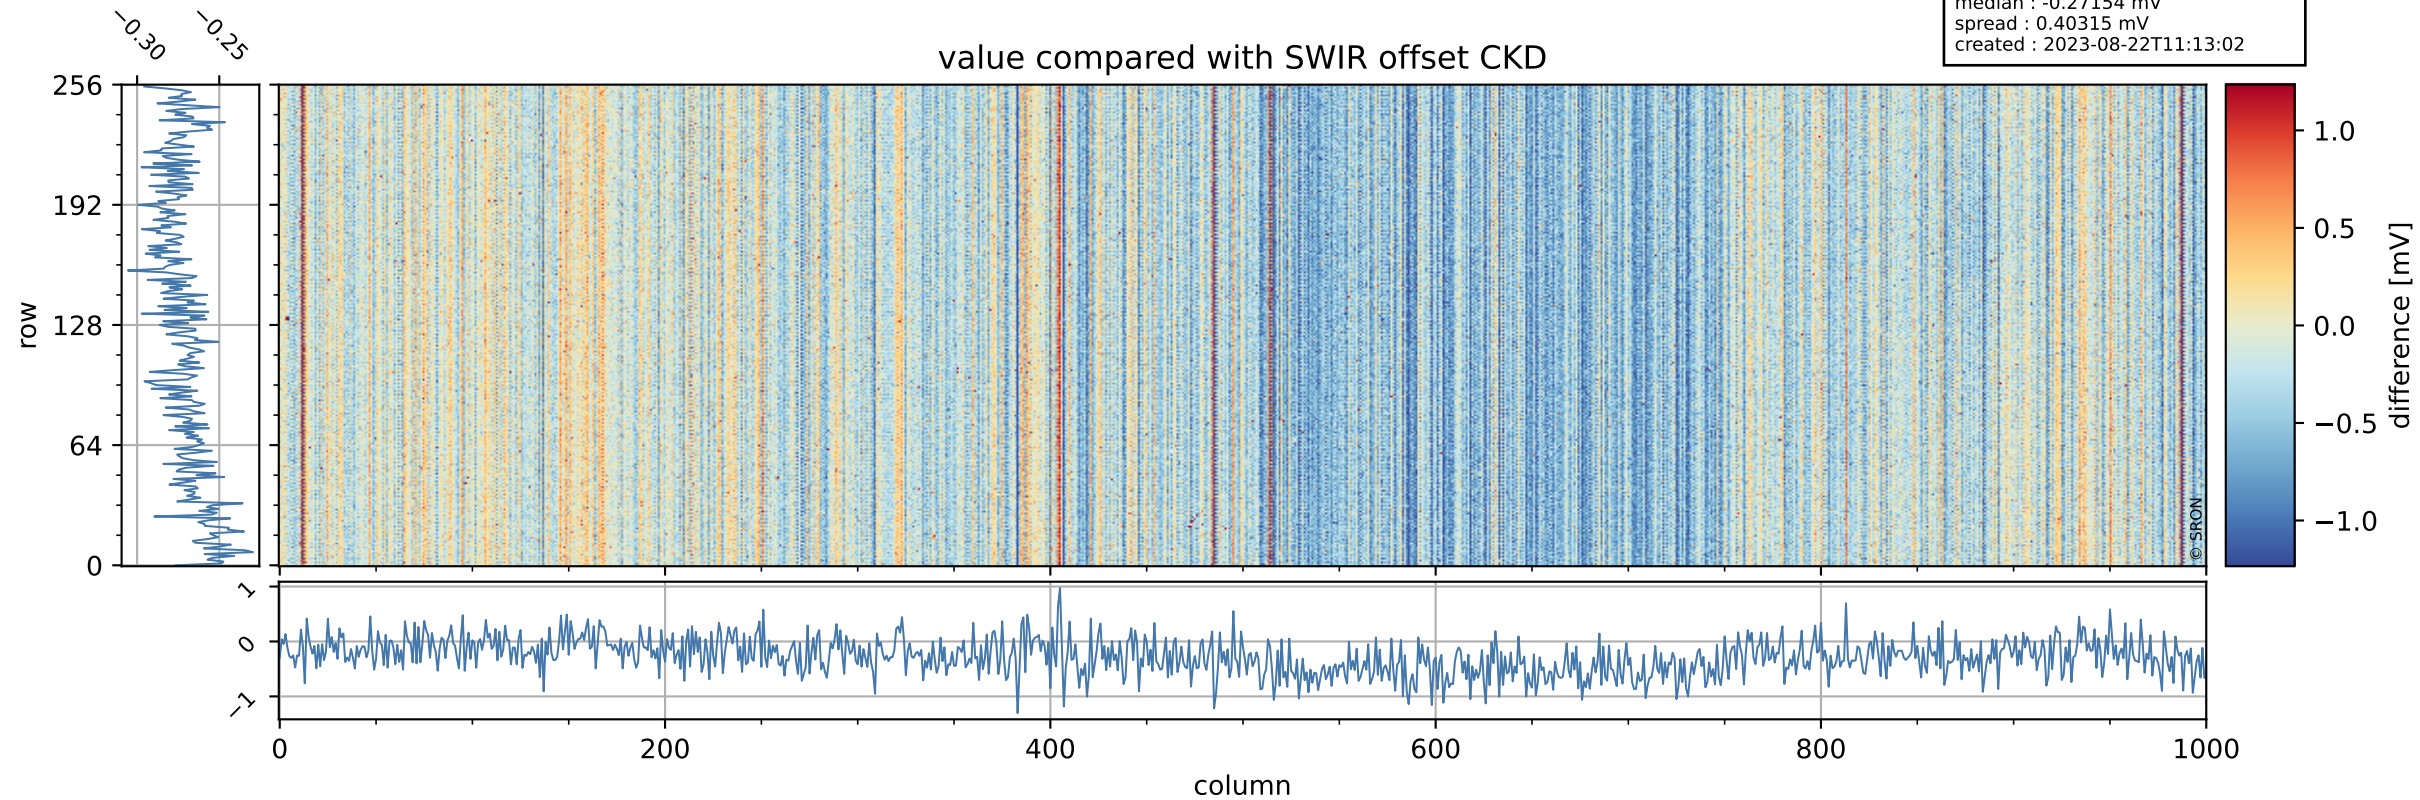

## value detector map

# Tropomi SWIR offset (beta nominal)

orbits : 19 in [21322, 21367]  
coverage : 2021-11-24 / 2021-11-27  
median : 27.096  $\mu\text{V}$   
spread : 13.916  $\mu\text{V}$   
created : 2023-08-22T11:13:02

# Tropomi SWIR offset (beta nominal)

orbits : 19 in [21322, 21367]  
coverage : 2021-11-24 / 2021-11-27  
median : -0.27154 mV  
spread : 0.40315 mV  
created : 2023-08-22T11:13:02

value compared with SWIR offset CKD

# Tropomi SWIR offset (beta nominal) ground-tracks of Sentinel-5P

orbits : 19 in [21322, 21367]  
coverage : 2021-11-24 / 2021-11-27  
created : 2023-08-22T11:13:02