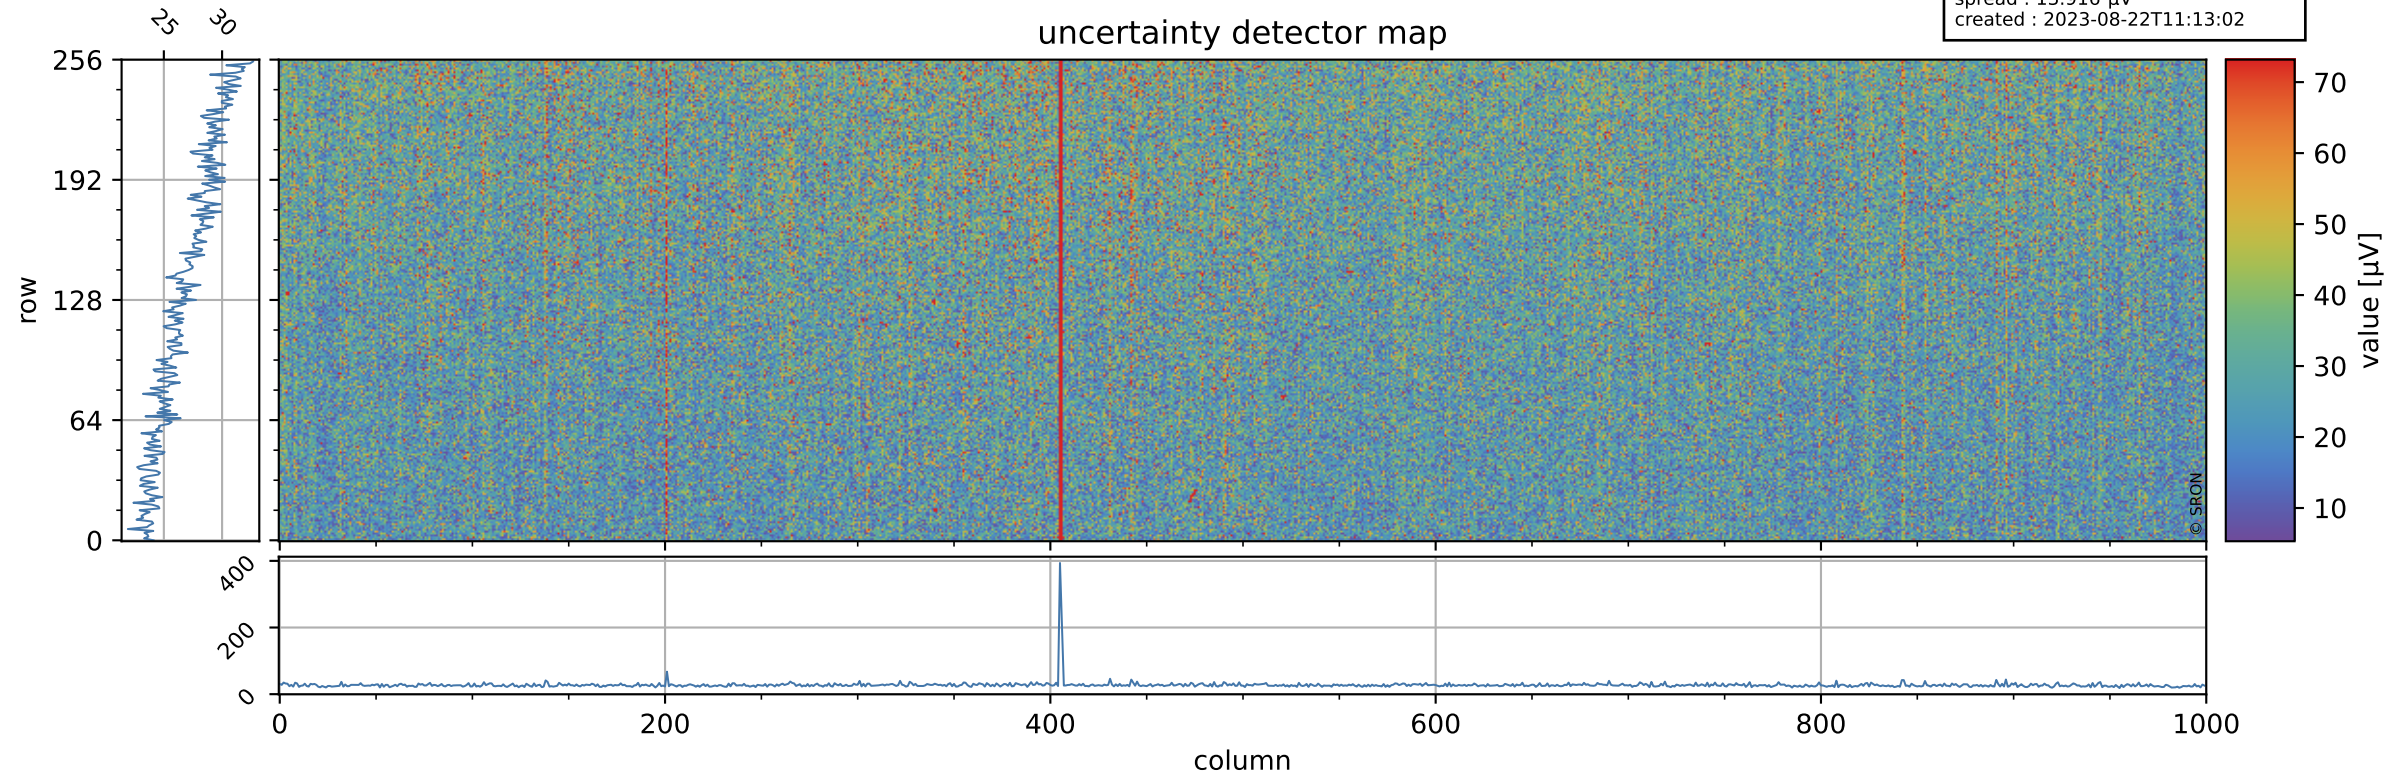

# Tropomi SWIR offset (beta nominal)

orbits : 19 in [21322, 21367]  
coverage : 2021-11-24 / 2021-11-27  
median : 0.52574 V  
spread : 0.035919 V  
created : 2023-08-22T11:13:02

## value detector map

# Tropomi SWIR offset (beta nominal)

orbits : 19 in [21322, 21367]  
coverage : 2021-11-24 / 2021-11-27  
median : 27.096  $\mu\text{V}$   
spread : 13.916  $\mu\text{V}$   
created : 2023-08-22T11:13:02

# Tropomi SWIR offset (beta nominal) ground-tracks of Sentinel-5P

orbits : 19 in [21322, 21367]  
coverage : 2021-11-24 / 2021-11-27  
created : 2023-08-22T11:13:02