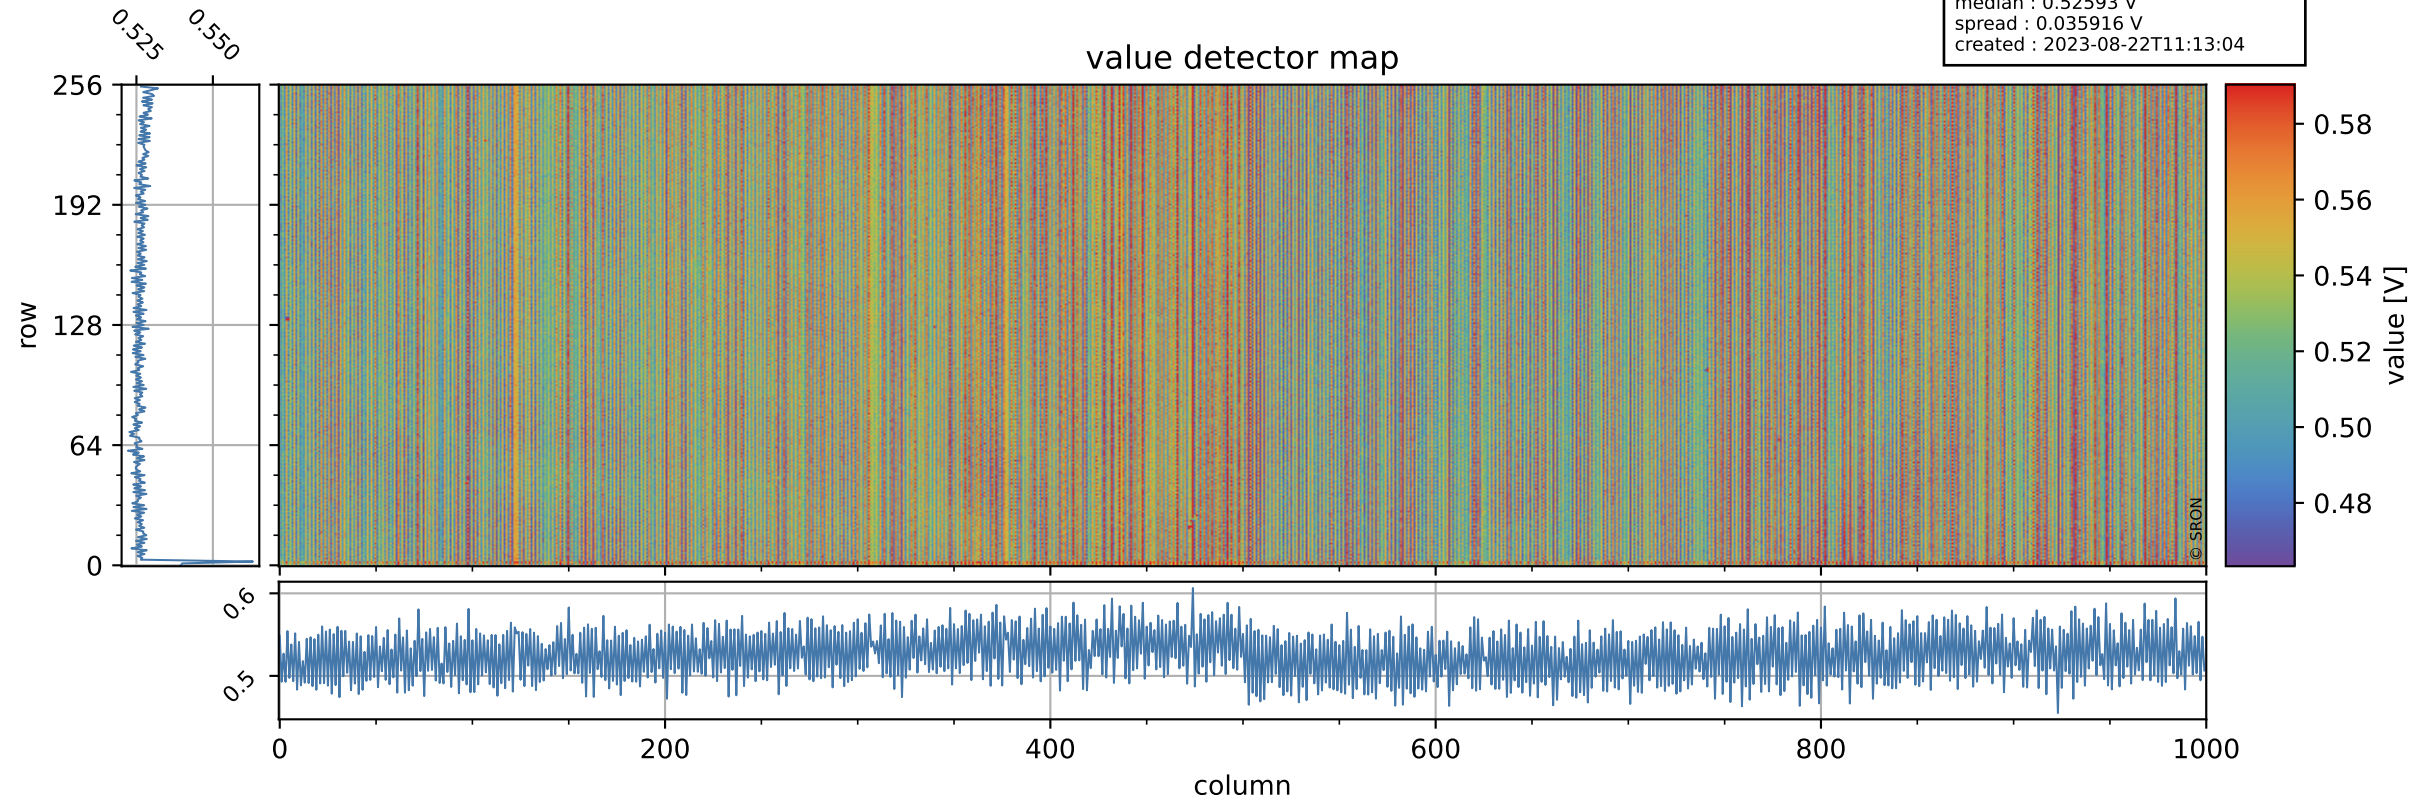

Tropomi SWIR offset (beta nominal)

orbits : 18 in [21367, 21412]
coverage : 2021-11-27 / 2021-11-30
median : 0.52593 V
spread : 0.035916 V
created : 2023-08-22T11:13:04

value detector map

Tropomi SWIR offset (beta nominal)

orbits : 18 in [21367, 21412]
coverage : 2021-11-27 / 2021-11-30
median : 29.361 μV
spread : 14.837 μV
created : 2023-08-22T11:13:04

Tropomi SWIR offset (beta nominal)

orbits : 18 in [21367, 21412]
coverage : 2021-11-27 / 2021-11-30
median : -0.077128 mV
spread : 0.41013 mV
created : 2023-08-22T11:13:04

value compared with SWIR offset CKD

Tropomi SWIR offset (beta nominal) ground-tracks of Sentinel-5P

orbits : 18 in [21367, 21412]
coverage : 2021-11-27 / 2021-11-30
created : 2023-08-22T11:13:05

Tropomi SWIR offset (beta nominal)

orbits : [1867, 21412]
coverage : 2018-02-20 / 2021-11-30
created : 2023-08-22T11:13:05

trend of detector median & temperatures