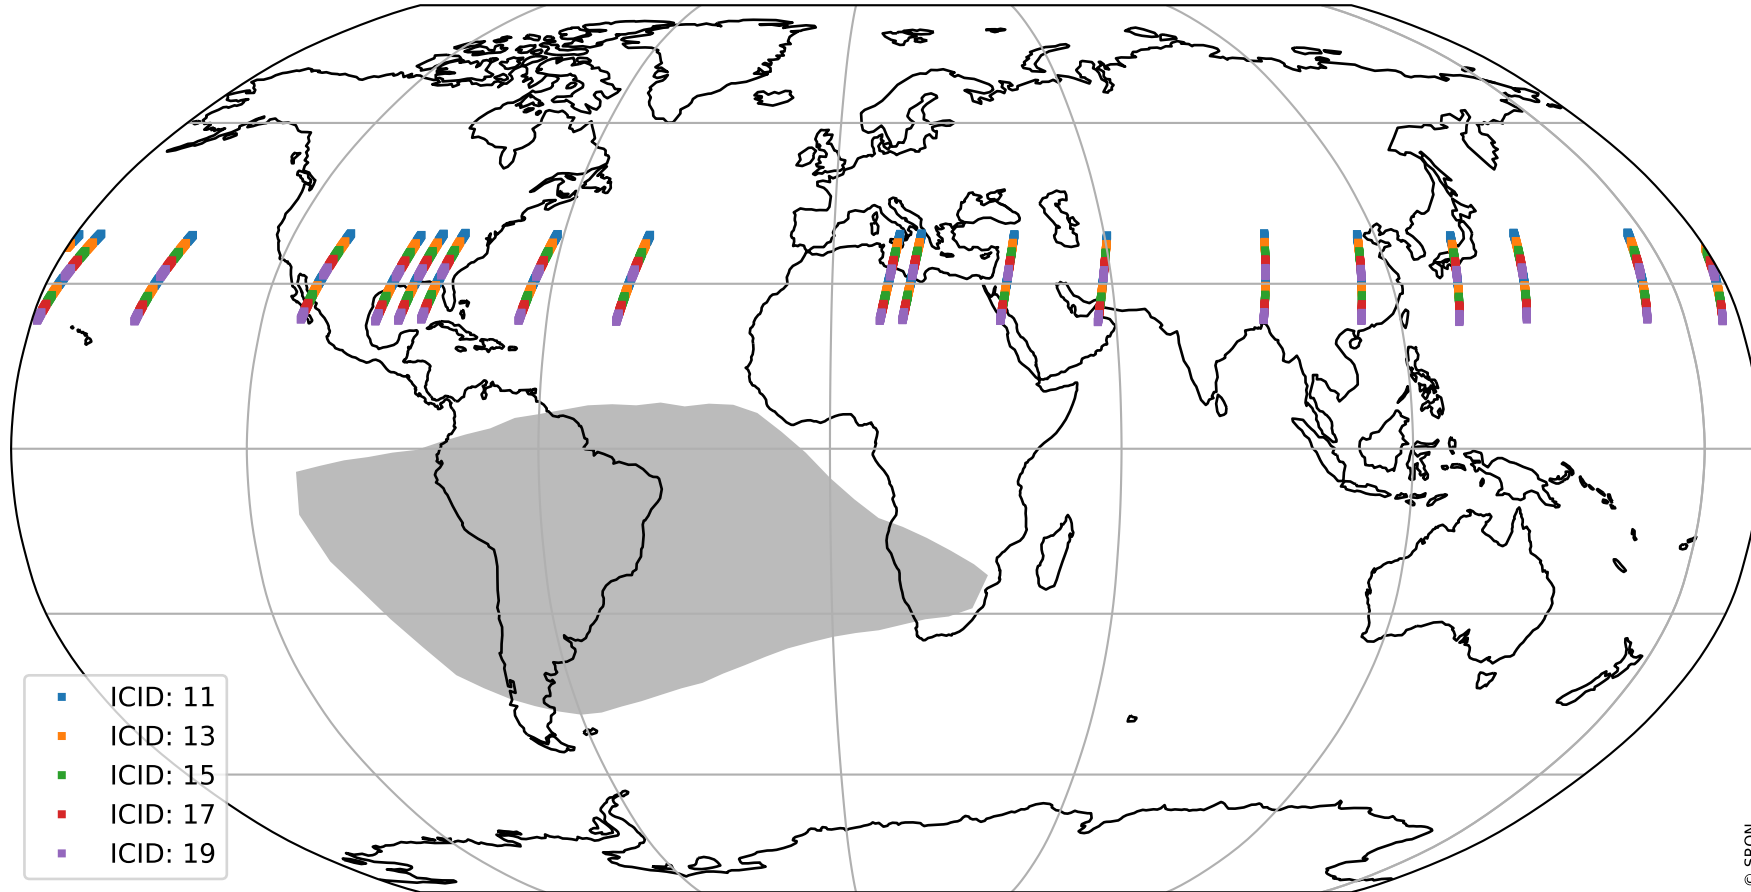

Tropomi SWIR offset (beta nominal)

orbits : 18 in [21367, 21412]
coverage : 2021-11-27 / 2021-11-30
median : 0.52593 V
spread : 0.035916 V
created : 2023-08-22T11:13:04

value detector map

Tropomi SWIR offset (beta nominal)

orbits : 18 in [21367, 21412]
coverage : 2021-11-27 / 2021-11-30
median : 29.361 μV
spread : 14.837 μV
created : 2023-08-22T11:13:04

Tropomi SWIR offset (beta nominal)

orbits : 18 in [21367, 21412]
coverage : 2021-11-27 / 2021-11-30
median : -0.077128 mV
spread : 0.41013 mV
created : 2023-08-22T11:13:04

value compared with SWIR offset CKD

Tropomi SWIR offset (beta nominal) ground-tracks of Sentinel-5P

orbits : 18 in [21367, 21412]
coverage : 2021-11-27 / 2021-11-30
created : 2023-08-22T11:13:05

Tropomi SWIR offset (beta nominal)

orbits : [1867, 21412]
coverage : 2018-02-20 / 2021-11-30
created : 2023-08-22T11:13:05

trend of detector median & temperatures