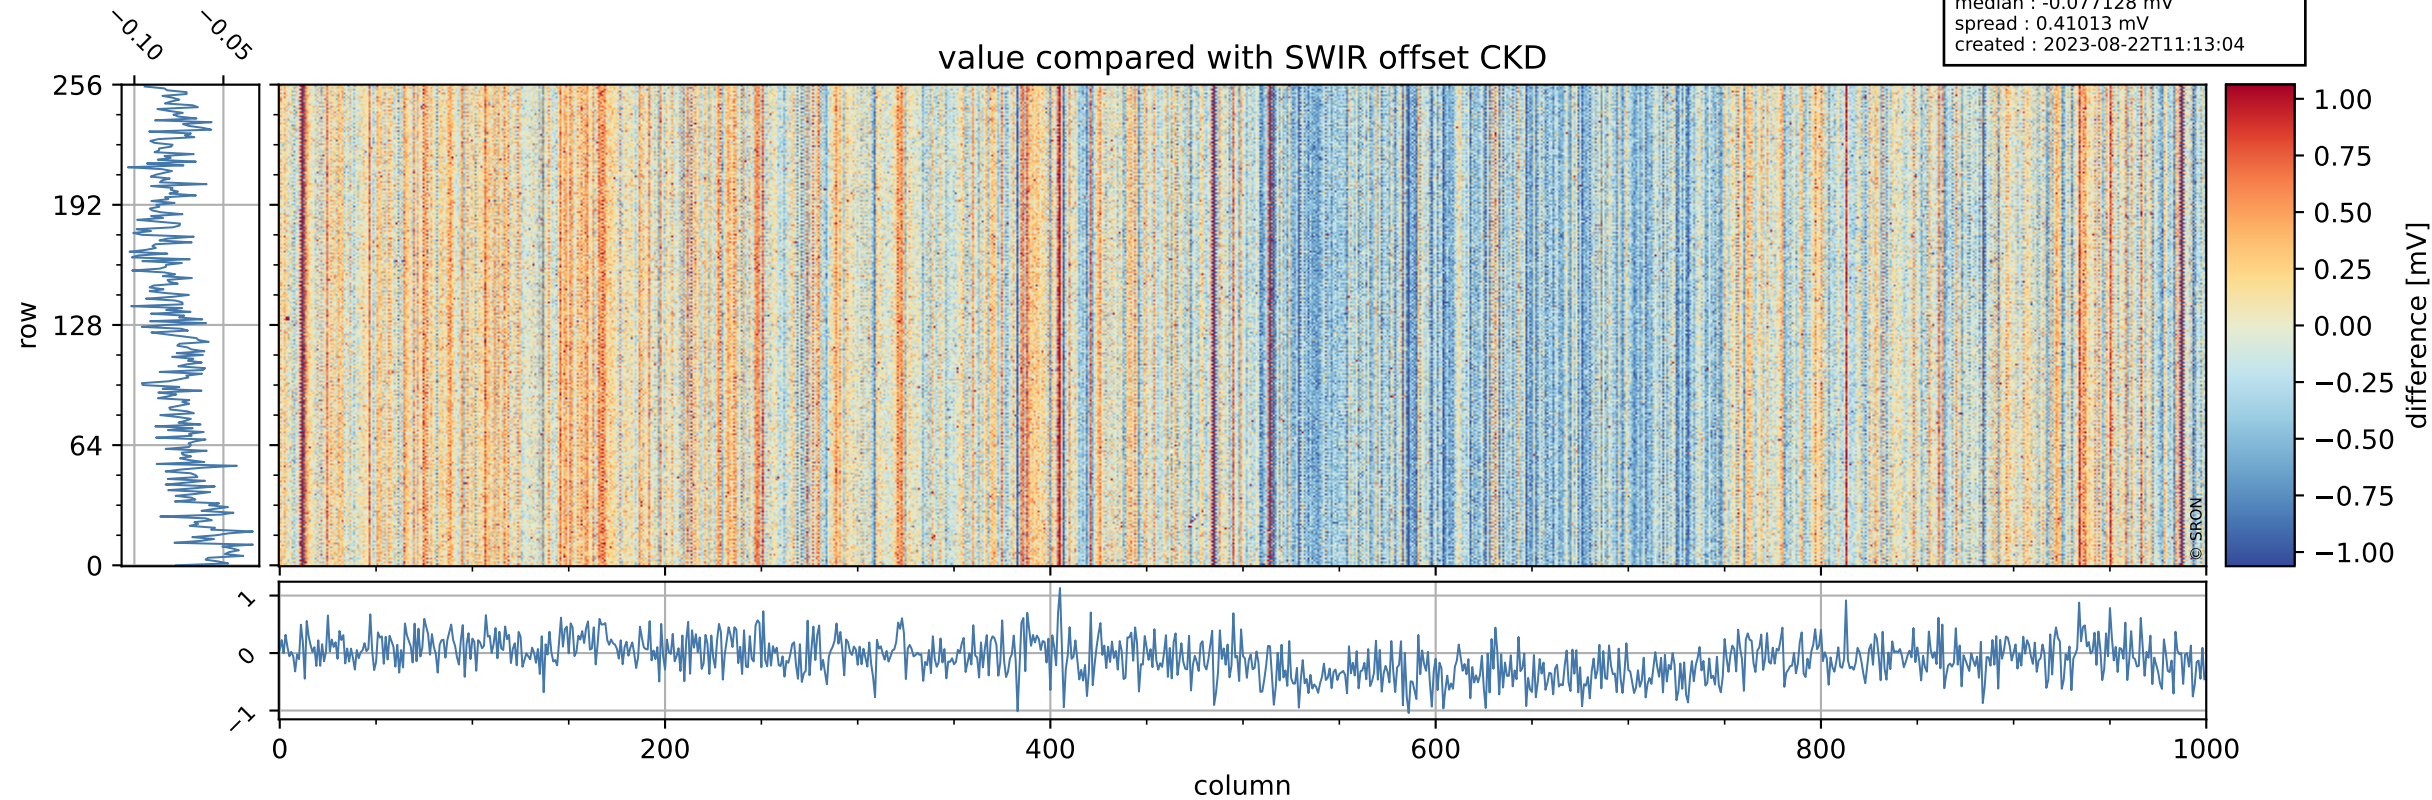

Tropomi SWIR offset (beta nominal)

orbits : 18 in [21367, 21412]
coverage : 2021-11-27 / 2021-11-30
median : 0.52593 V
spread : 0.035916 V
created : 2023-08-22T11:13:04

value detector map

Tropomi SWIR offset (beta nominal)

orbits : 18 in [21367, 21412]
coverage : 2021-11-27 / 2021-11-30
median : 29.361 μV
spread : 14.837 μV
created : 2023-08-22T11:13:04

Tropomi SWIR offset (beta nominal)

orbits : 18 in [21367, 21412]
coverage : 2021-11-27 / 2021-11-30
median : -0.077128 mV
spread : 0.41013 mV
created : 2023-08-22T11:13:04

value compared with SWIR offset CKD

Tropomi SWIR offset (beta nominal) ground-tracks of Sentinel-5P

orbits : 18 in [21367, 21412]
coverage : 2021-11-27 / 2021-11-30
created : 2023-08-22T11:13:05

Tropomi SWIR offset (beta nominal)

orbits : [1867, 21412]
coverage : 2018-02-20 / 2021-11-30
created : 2023-08-22T11:13:05

trend of detector median & temperatures