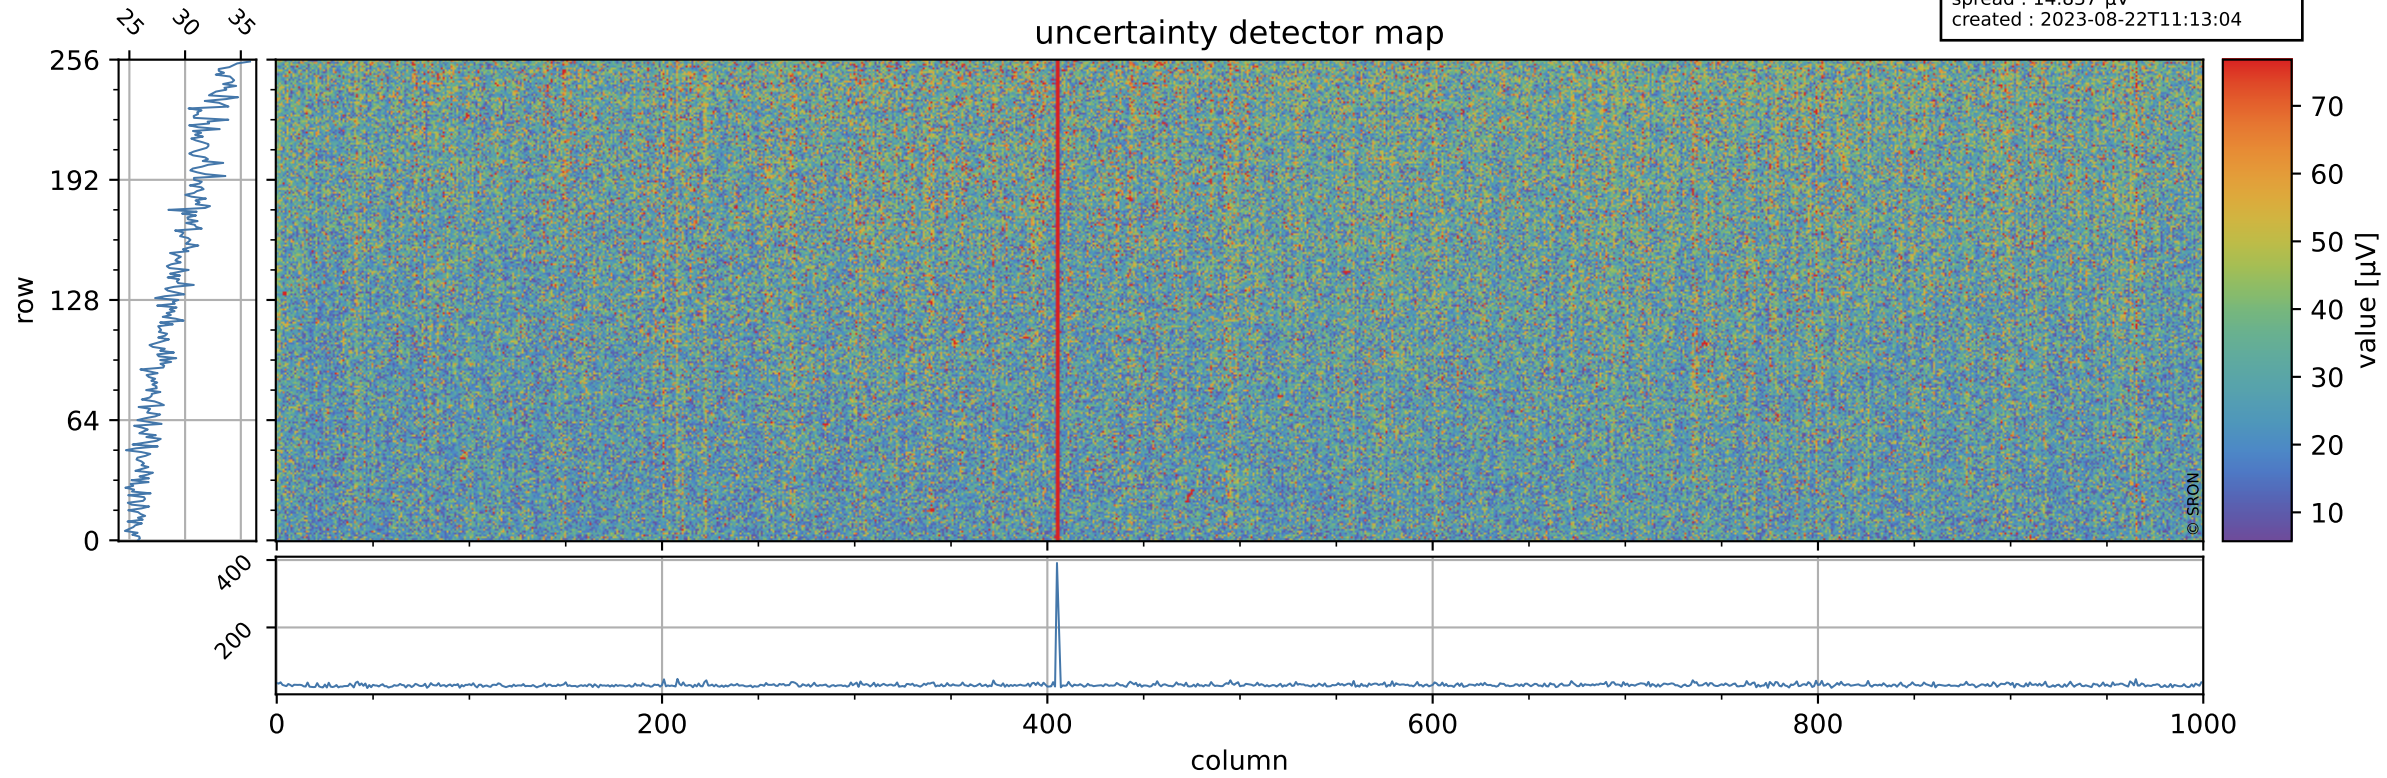

Tropomi SWIR offset (beta nominal)

orbits : 18 in [21367, 21412]
coverage : 2021-11-27 / 2021-11-30
median : 0.52593 V
spread : 0.035916 V
created : 2023-08-22T11:13:04

value detector map

Tropomi SWIR offset (beta nominal)

orbits : 18 in [21367, 21412]
coverage : 2021-11-27 / 2021-11-30
median : 29.361 μV
spread : 14.837 μV
created : 2023-08-22T11:13:04

Tropomi SWIR offset (beta nominal)

orbits : 18 in [21367, 21412]
coverage : 2021-11-27 / 2021-11-30
median : -0.077128 mV
spread : 0.41013 mV
created : 2023-08-22T11:13:04

value compared with SWIR offset CKD

Tropomi SWIR offset (beta nominal) ground-tracks of Sentinel-5P

orbits : 18 in [21367, 21412]
coverage : 2021-11-27 / 2021-11-30
created : 2023-08-22T11:13:05

Tropomi SWIR offset (beta nominal)

orbits : [1867, 21412]
coverage : 2018-02-20 / 2021-11-30
created : 2023-08-22T11:13:05

trend of detector median & temperatures