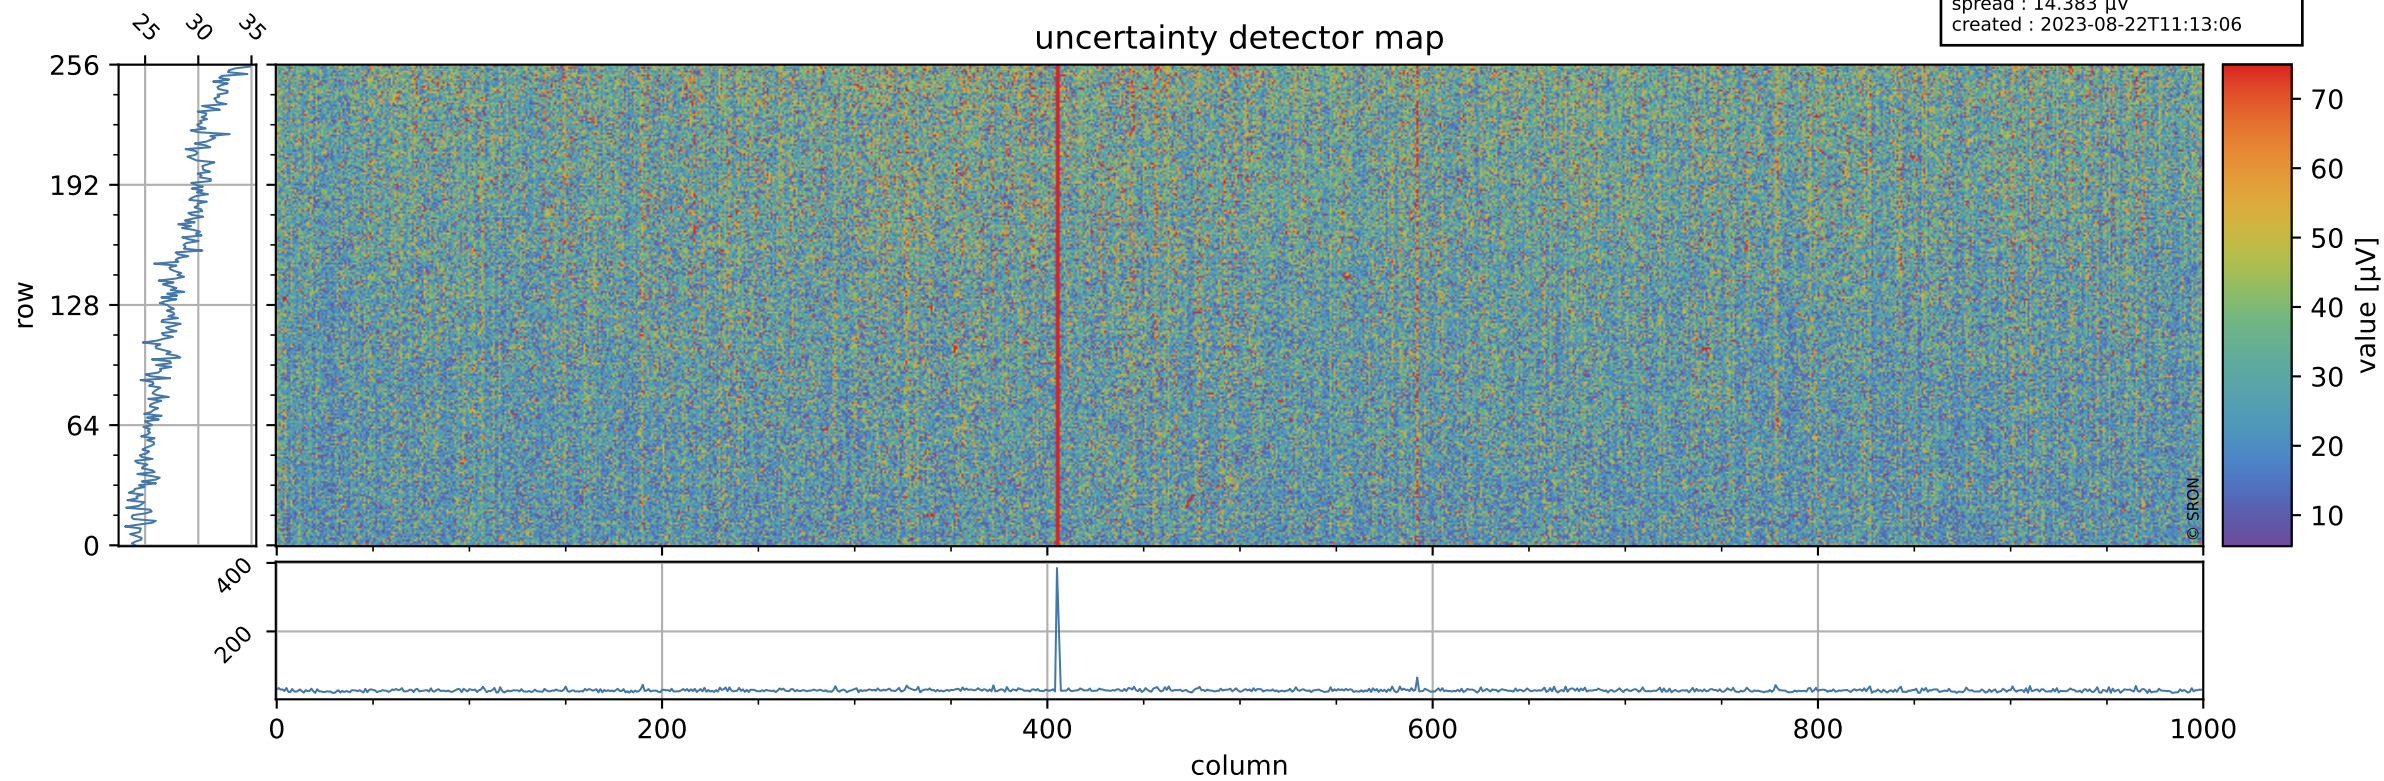

Tropomi SWIR offset (beta nominal)

orbits : 20 in [21412, 21457]
coverage : 2021-11-30 / 2021-12-03
median : 0.52595 V
spread : 0.035914 V
created : 2023-08-22T11:13:06

value detector map

Tropomi SWIR offset (beta nominal)

orbits : 20 in [21412, 21457]
coverage : 2021-11-30 / 2021-12-03
median : 28.133 μV
spread : 14.383 μV
created : 2023-08-22T11:13:06

Tropomi SWIR offset (beta nominal)

orbits : 20 in [21412, 21457]
coverage : 2021-11-30 / 2021-12-03
median : -0.057197 mV
spread : 0.39889 mV
created : 2023-08-22T11:13:07

value compared with SWIR offset CKD

Tropomi SWIR offset (beta nominal) ground-tracks of Sentinel-5P

orbits : 20 in [21412, 21457]
coverage : 2021-11-30 / 2021-12-03
created : 2023-08-22T11:13:07

Tropomi SWIR offset (beta nominal)

orbits : [1867, 21457]
coverage : 2018-02-20 / 2021-12-03
created : 2023-08-22T11:13:07

trend of detector median & temperatures