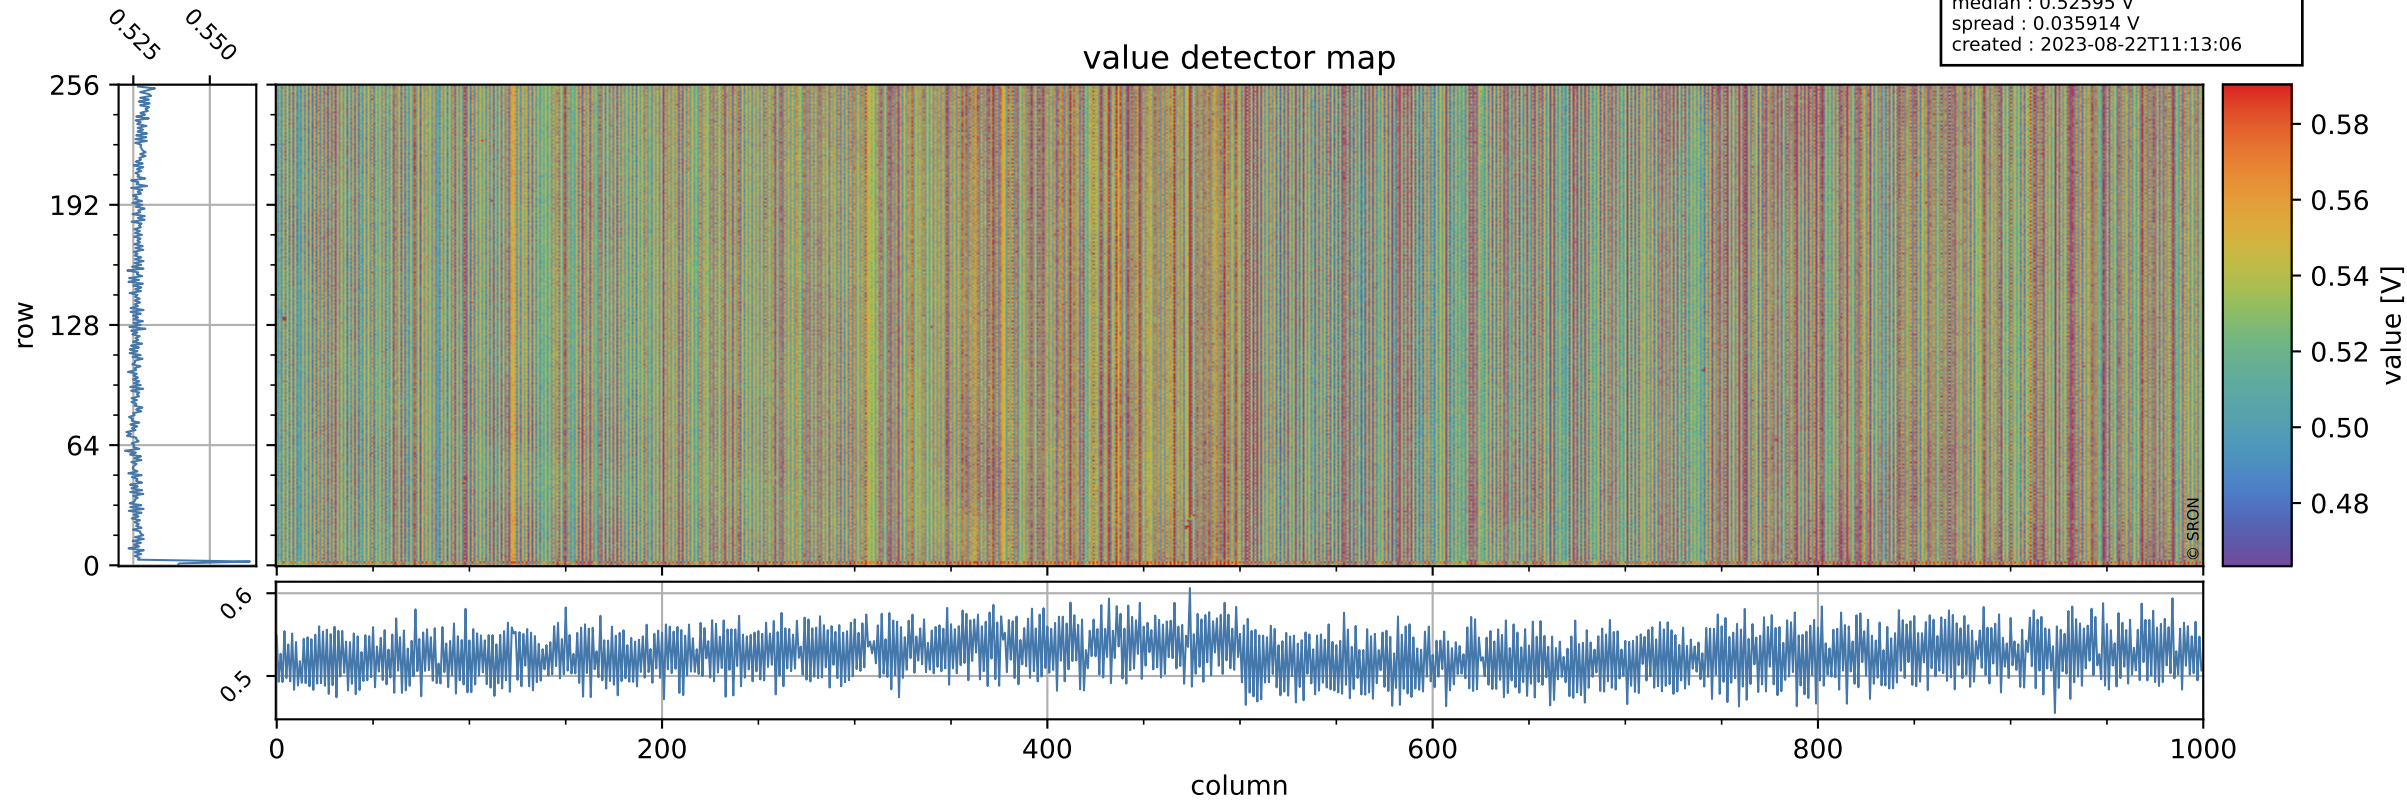

Tropomi SWIR offset (beta nominal)

orbits : 20 in [21412, 21457]
coverage : 2021-11-30 / 2021-12-03
median : 0.52595 V
spread : 0.035914 V
created : 2023-08-22T11:13:06

value detector map

Tropomi SWIR offset (beta nominal)

orbits : 20 in [21412, 21457]
coverage : 2021-11-30 / 2021-12-03
median : 28.133 μV
spread : 14.383 μV
created : 2023-08-22T11:13:06

Tropomi SWIR offset (beta nominal)

orbits : 20 in [21412, 21457]
coverage : 2021-11-30 / 2021-12-03
median : -0.057197 mV
spread : 0.39889 mV
created : 2023-08-22T11:13:07

value compared with SWIR offset CKD

Tropomi SWIR offset (beta nominal) ground-tracks of Sentinel-5P

orbits : 20 in [21412, 21457]
coverage : 2021-11-30 / 2021-12-03
created : 2023-08-22T11:13:07

Tropomi SWIR offset (beta nominal)

orbits : [1867, 21457]
coverage : 2018-02-20 / 2021-12-03
created : 2023-08-22T11:13:07

trend of detector median & temperatures