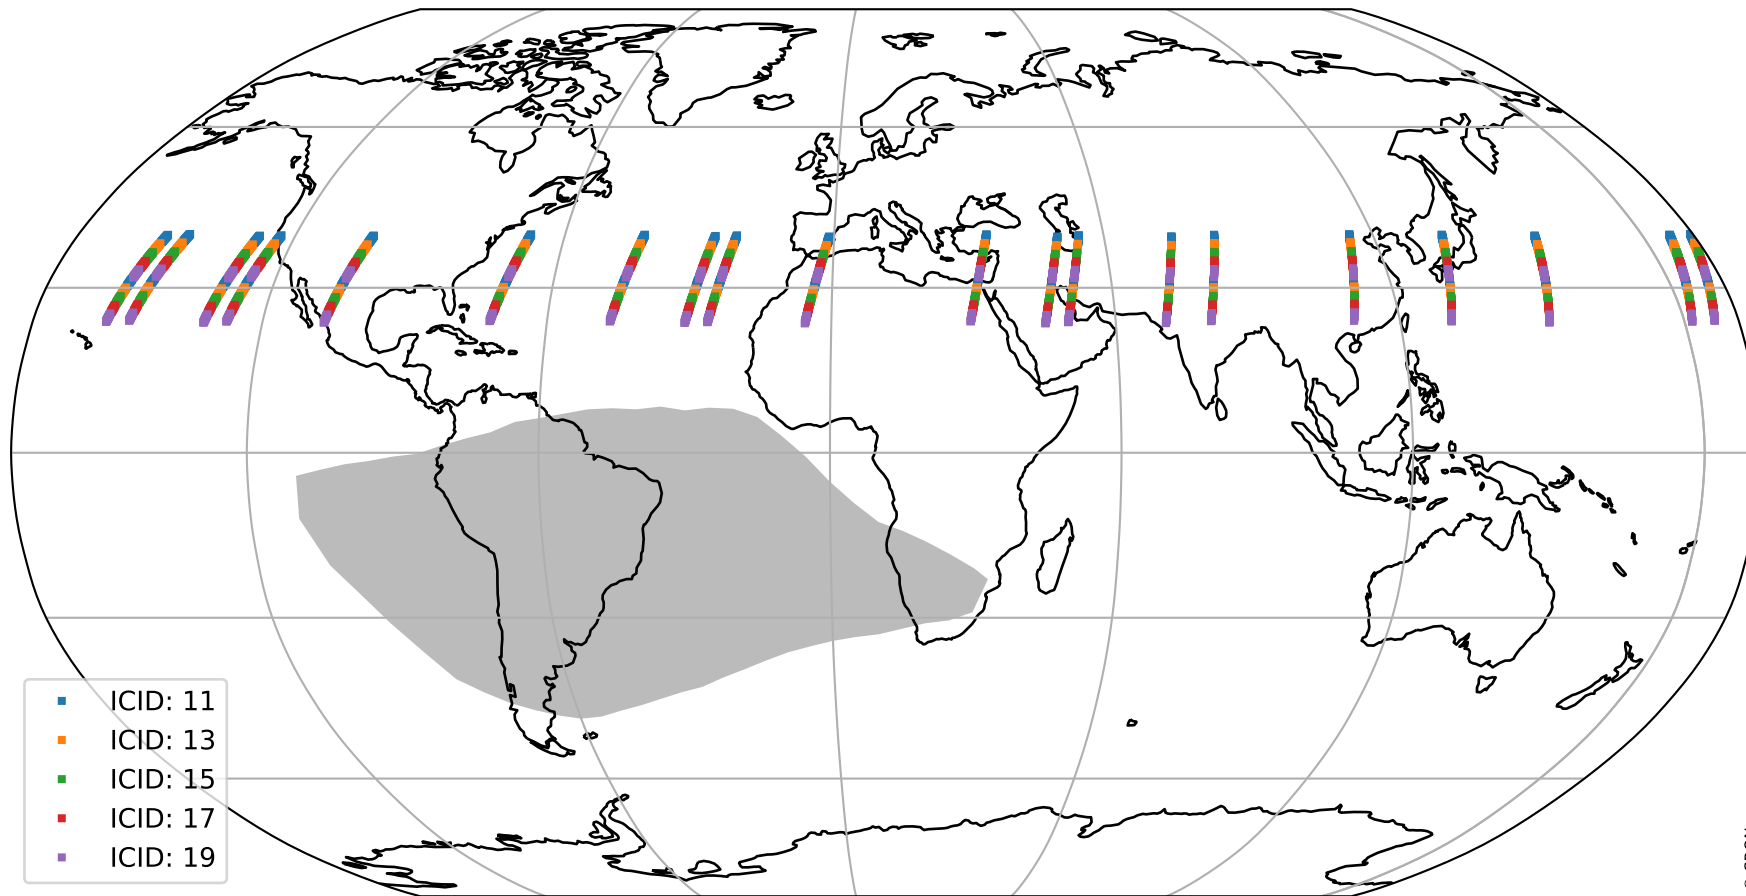

Tropomi SWIR offset (beta nominal)

orbits : 20 in [21412, 21457]
coverage : 2021-11-30 / 2021-12-03
median : 0.52595 V
spread : 0.035914 V
created : 2023-08-22T11:13:06

value detector map

Tropomi SWIR offset (beta nominal)

orbits : 20 in [21412, 21457]
coverage : 2021-11-30 / 2021-12-03
median : 28.133 μV
spread : 14.383 μV
created : 2023-08-22T11:13:06

Tropomi SWIR offset (beta nominal)

orbits : 20 in [21412, 21457]
coverage : 2021-11-30 / 2021-12-03
median : -0.057197 mV
spread : 0.39889 mV
created : 2023-08-22T11:13:07

value compared with SWIR offset CKD

Tropomi SWIR offset (beta nominal) ground-tracks of Sentinel-5P

orbits : 20 in [21412, 21457]
coverage : 2021-11-30 / 2021-12-03
created : 2023-08-22T11:13:07

Tropomi SWIR offset (beta nominal)

orbits : [1867, 21457]
coverage : 2018-02-20 / 2021-12-03
created : 2023-08-22T11:13:07

trend of detector median & temperatures