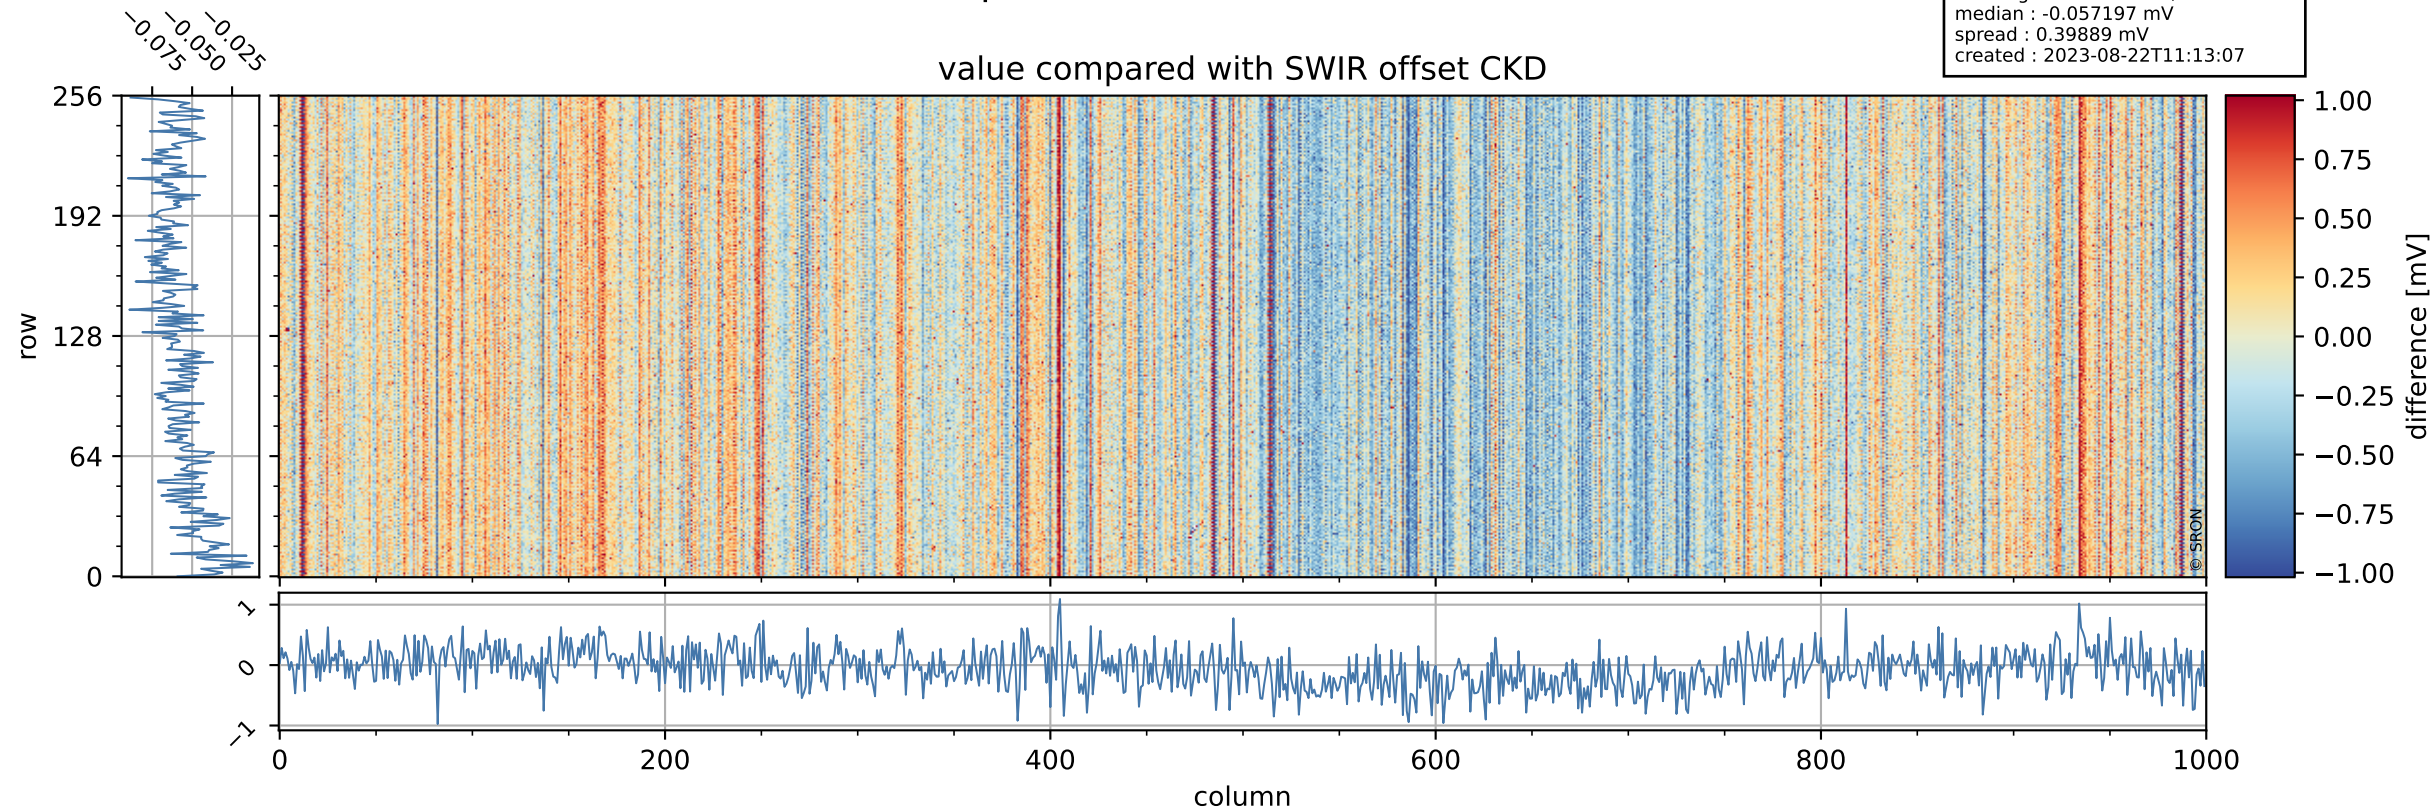

Tropomi SWIR offset (beta nominal)

orbits : 20 in [21412, 21457]
coverage : 2021-11-30 / 2021-12-03
median : 0.52595 V
spread : 0.035914 V
created : 2023-08-22T11:13:06

value detector map

Tropomi SWIR offset (beta nominal)

orbits : 20 in [21412, 21457]
coverage : 2021-11-30 / 2021-12-03
median : 28.133 μV
spread : 14.383 μV
created : 2023-08-22T11:13:06

Tropomi SWIR offset (beta nominal)

orbits : 20 in [21412, 21457]
coverage : 2021-11-30 / 2021-12-03
median : -0.057197 mV
spread : 0.39889 mV
created : 2023-08-22T11:13:07

value compared with SWIR offset CKD

Tropomi SWIR offset (beta nominal) ground-tracks of Sentinel-5P

orbits : 20 in [21412, 21457]
coverage : 2021-11-30 / 2021-12-03
created : 2023-08-22T11:13:07

Tropomi SWIR offset (beta nominal)

orbits : [1867, 21457]
coverage : 2018-02-20 / 2021-12-03
created : 2023-08-22T11:13:07

trend of detector median & temperatures