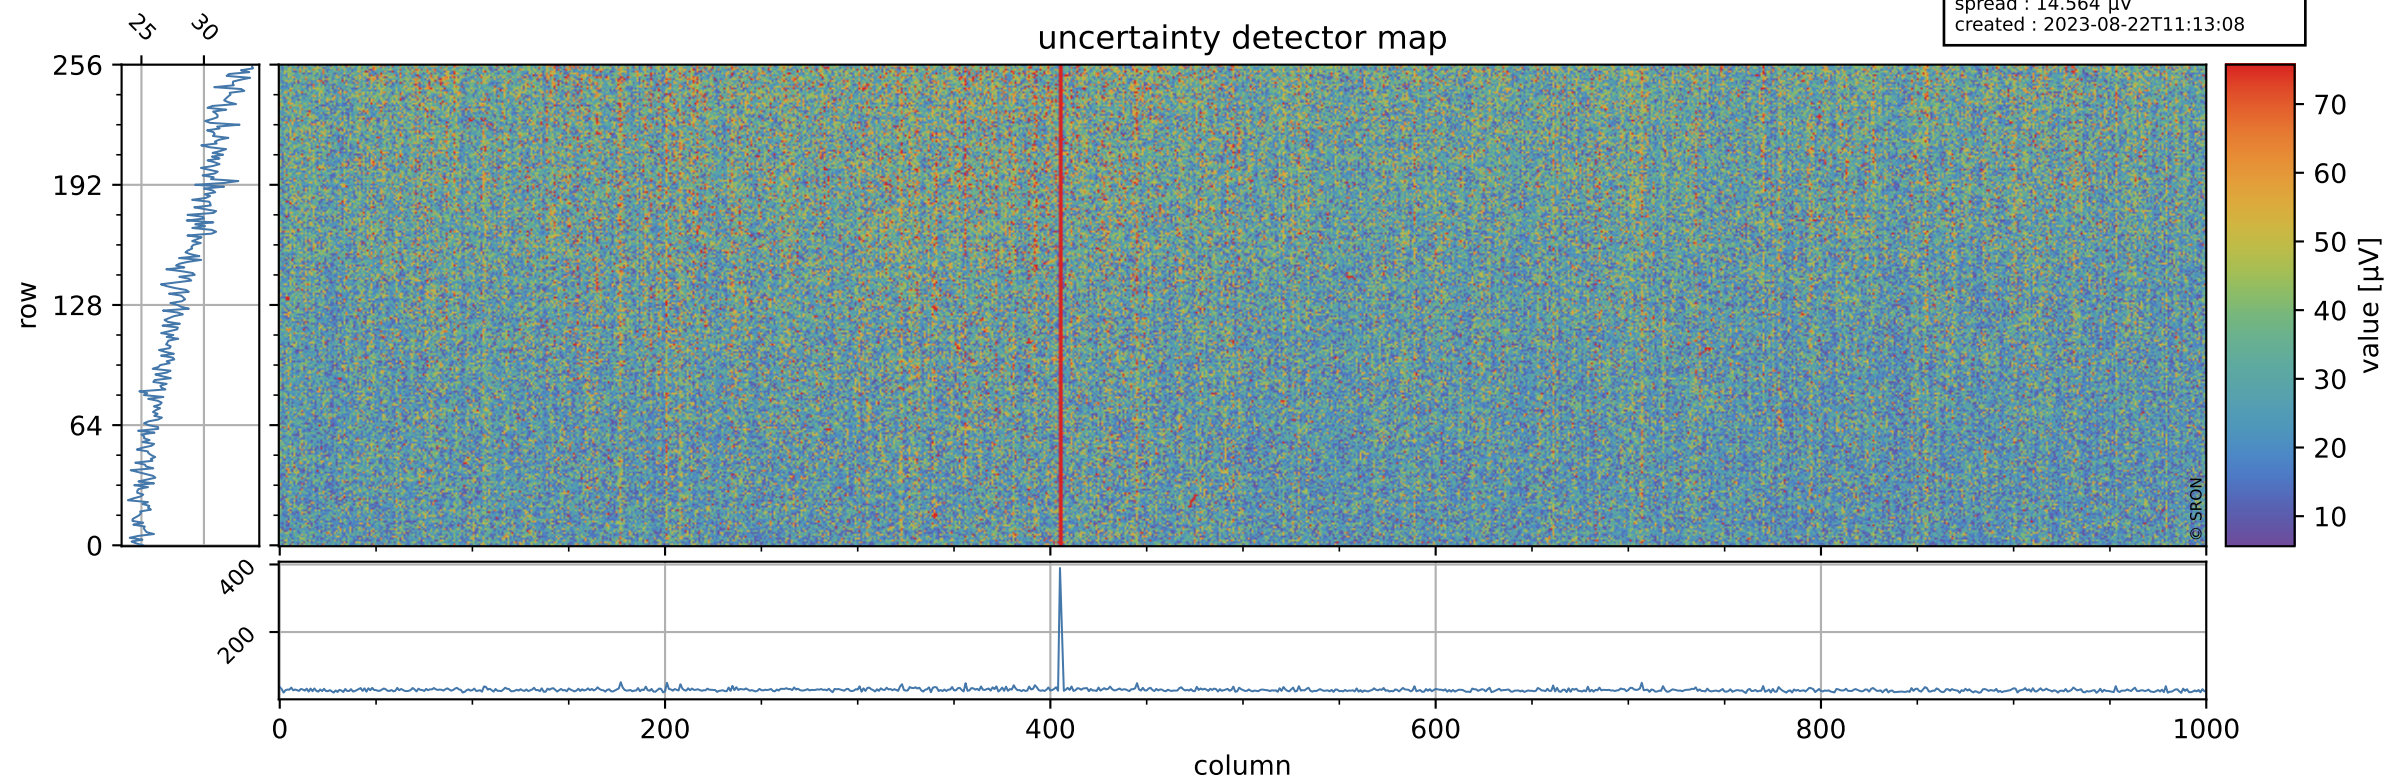

# Tropomi SWIR offset (beta nominal)

orbits : 19 in [21457, 21502]  
coverage : 2021-12-03 / 2021-12-07  
median : 0.52595 V  
spread : 0.035915 V  
created : 2023-08-22T11:13:08

## value detector map

# Tropomi SWIR offset (beta nominal)

orbits : 19 in [21457, 21502]  
coverage : 2021-12-03 / 2021-12-07  
median : 28.531  $\mu\text{V}$   
spread : 14.564  $\mu\text{V}$   
created : 2023-08-22T11:13:08

# Tropomi SWIR offset (beta nominal) ground-tracks of Sentinel-5P

orbits : 19 in [21457, 21502]  
coverage : 2021-12-03 / 2021-12-07  
created : 2023-08-22T11:13:09

- ICID: 11
- ICID: 13
- ICID: 15
- ICID: 17
- ICID: 19