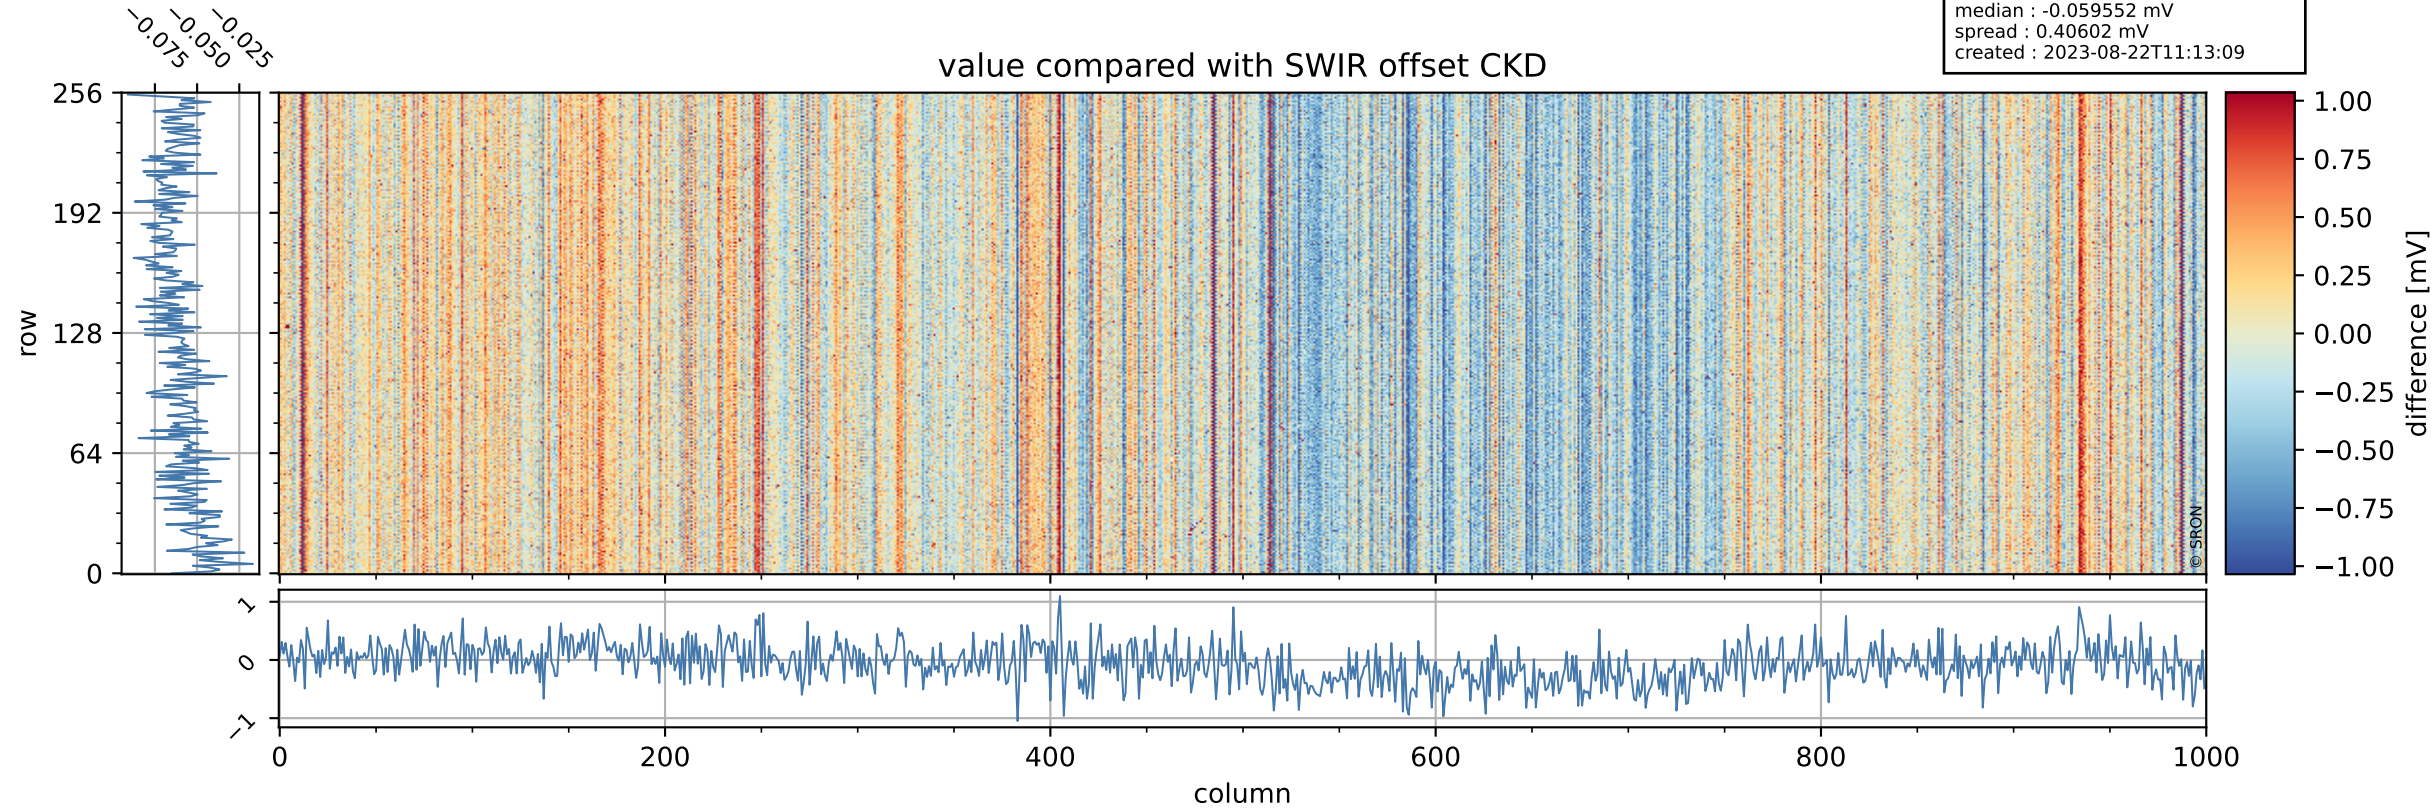

## value detector map

# Tropomi SWIR offset (beta nominal)

orbits : 19 in [21457, 21502]  
coverage : 2021-12-03 / 2021-12-07  
median : 28.531  $\mu\text{V}$   
spread : 14.564  $\mu\text{V}$   
created : 2023-08-22T11:13:08

# Tropomi SWIR offset (beta nominal)

orbits : 19 in [21457, 21502]  
coverage : 2021-12-03 / 2021-12-07  
median : -0.059552 mV  
spread : 0.40602 mV  
created : 2023-08-22T11:13:09

value compared with SWIR offset CKD

# Tropomi SWIR offset (beta nominal) ground-tracks of Sentinel-5P

orbits : 19 in [21457, 21502]  
coverage : 2021-12-03 / 2021-12-07  
created : 2023-08-22T11:13:09

- ICID: 11
- ICID: 13
- ICID: 15
- ICID: 17
- ICID: 19