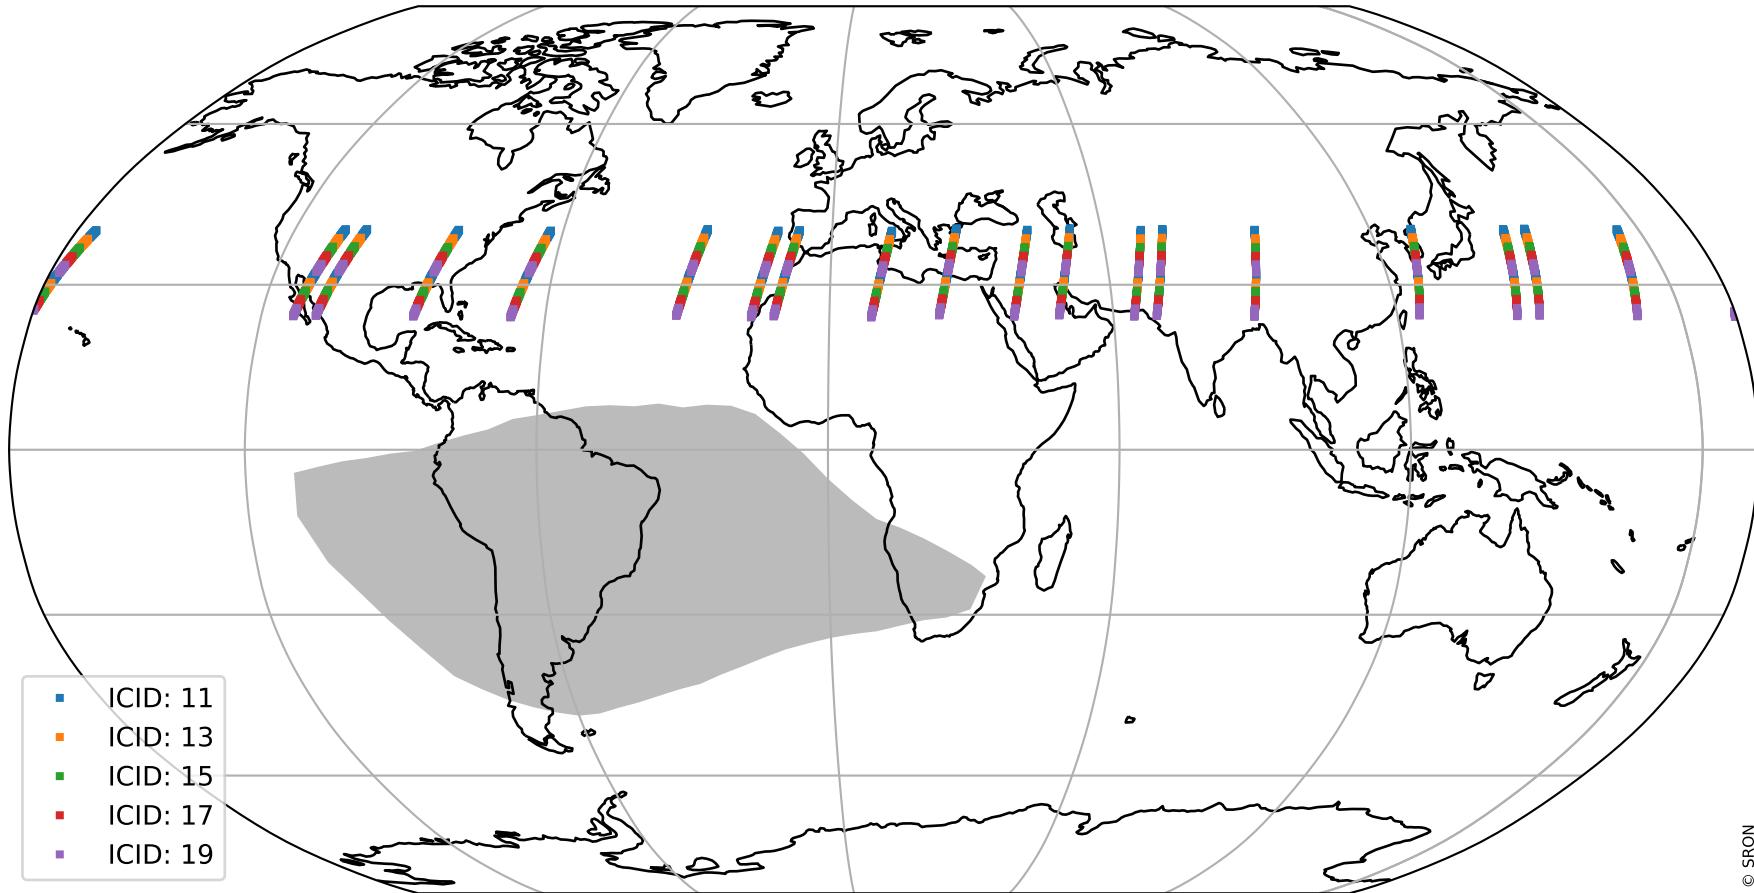

# Tropomi SWIR offset (beta nominal)

orbits : 19 in [21457, 21502]  
coverage : 2021-12-03 / 2021-12-07  
median : 28.531  $\mu\text{V}$   
spread : 14.564  $\mu\text{V}$   
created : 2023-08-22T11:13:08

# Tropomi SWIR offset (beta nominal)

orbits : 19 in [21457, 21502]  
coverage : 2021-12-03 / 2021-12-07  
median : -0.059552 mV  
spread : 0.40602 mV  
created : 2023-08-22T11:13:09

value compared with SWIR offset CKD

# Tropomi SWIR offset (beta nominal) ground-tracks of Sentinel-5P

orbits : 19 in [21457, 21502]  
coverage : 2021-12-03 / 2021-12-07  
created : 2023-08-22T11:13:09

- ICID: 11
- ICID: 13
- ICID: 15
- ICID: 17
- ICID: 19

# Tropomi SWIR offset (beta nominal)

orbits : [1867, 21502]  
coverage : 2018-02-20 / 2021-12-07  
created : 2023-08-22T11:13:10