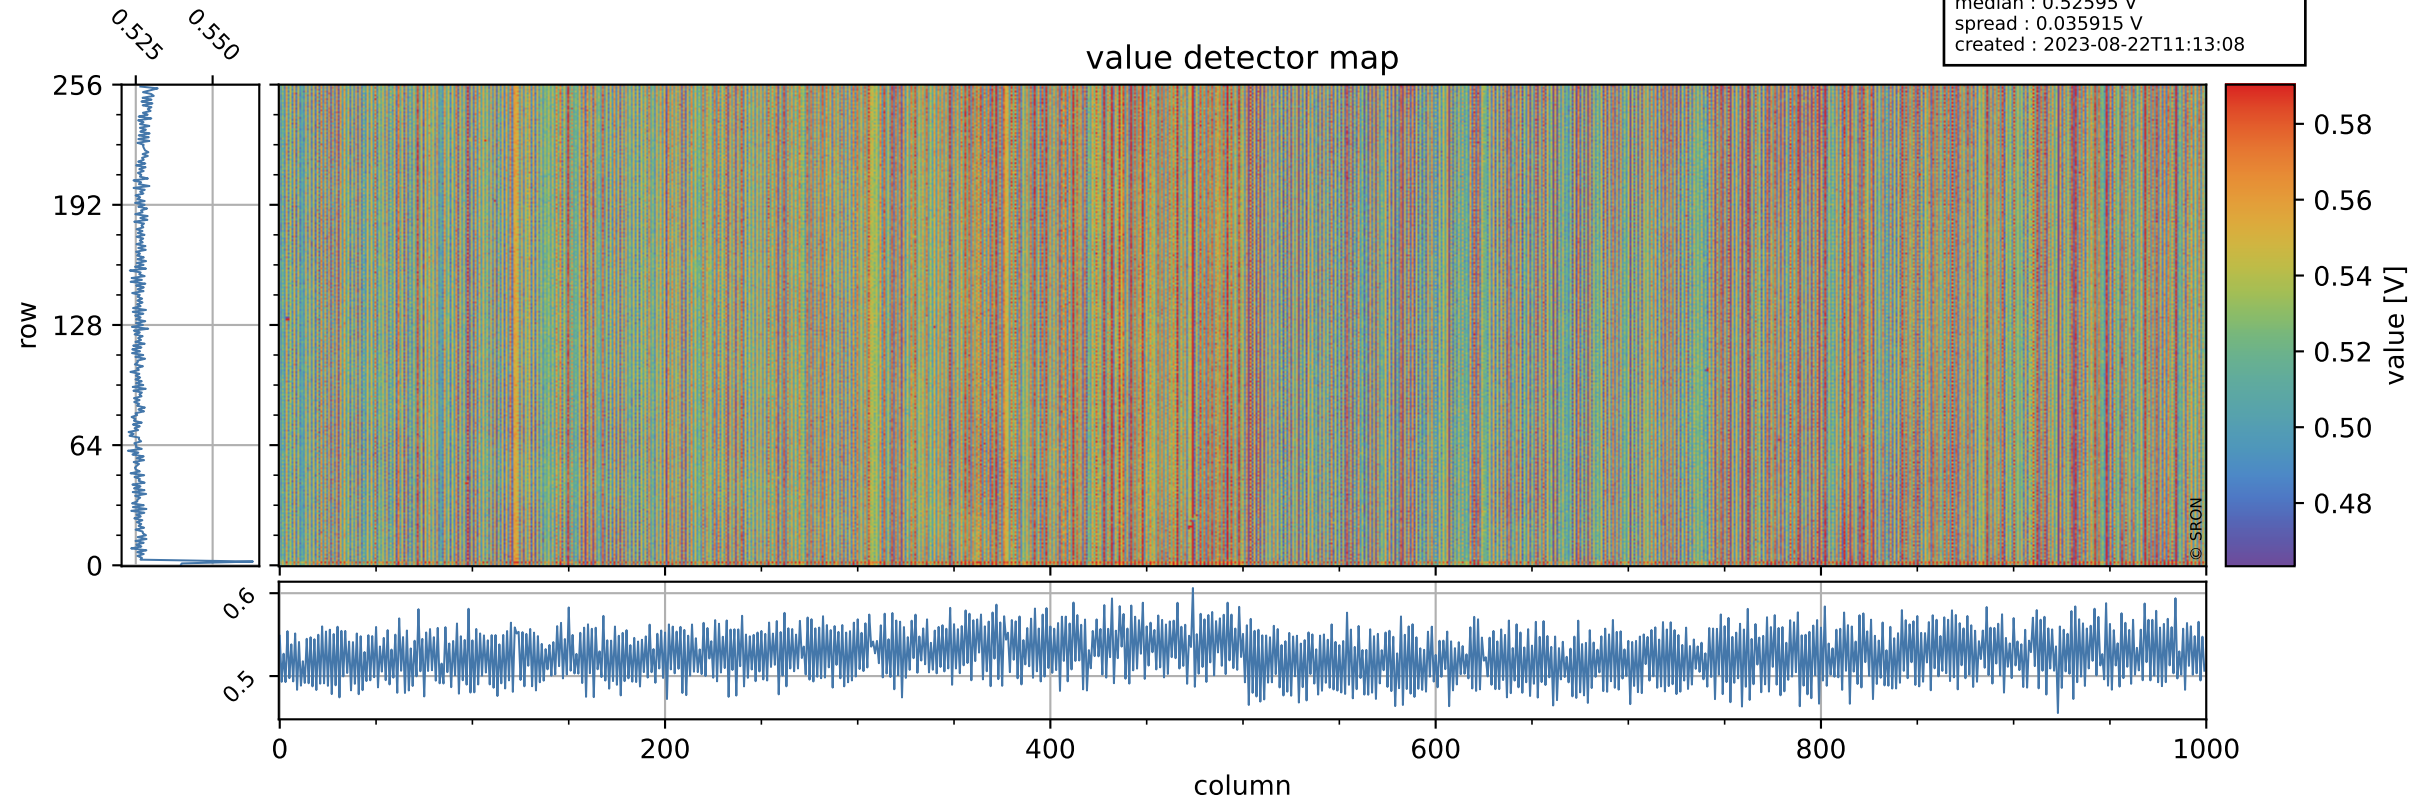

# Tropomi SWIR offset (beta nominal)

orbits : 19 in [21457, 21502]  
coverage : 2021-12-03 / 2021-12-07  
median : 0.52595 V  
spread : 0.035915 V  
created : 2023-08-22T11:13:08

## value detector map

# Tropomi SWIR offset (beta nominal)

orbits : 19 in [21457, 21502]  
coverage : 2021-12-03 / 2021-12-07  
median : 28.531  $\mu\text{V}$   
spread : 14.564  $\mu\text{V}$   
created : 2023-08-22T11:13:08

# Tropomi SWIR offset (beta nominal) ground-tracks of Sentinel-5P

orbits : 19 in [21457, 21502]  
coverage : 2021-12-03 / 2021-12-07  
created : 2023-08-22T11:13:09

- ICID: 11
- ICID: 13
- ICID: 15
- ICID: 17
- ICID: 19