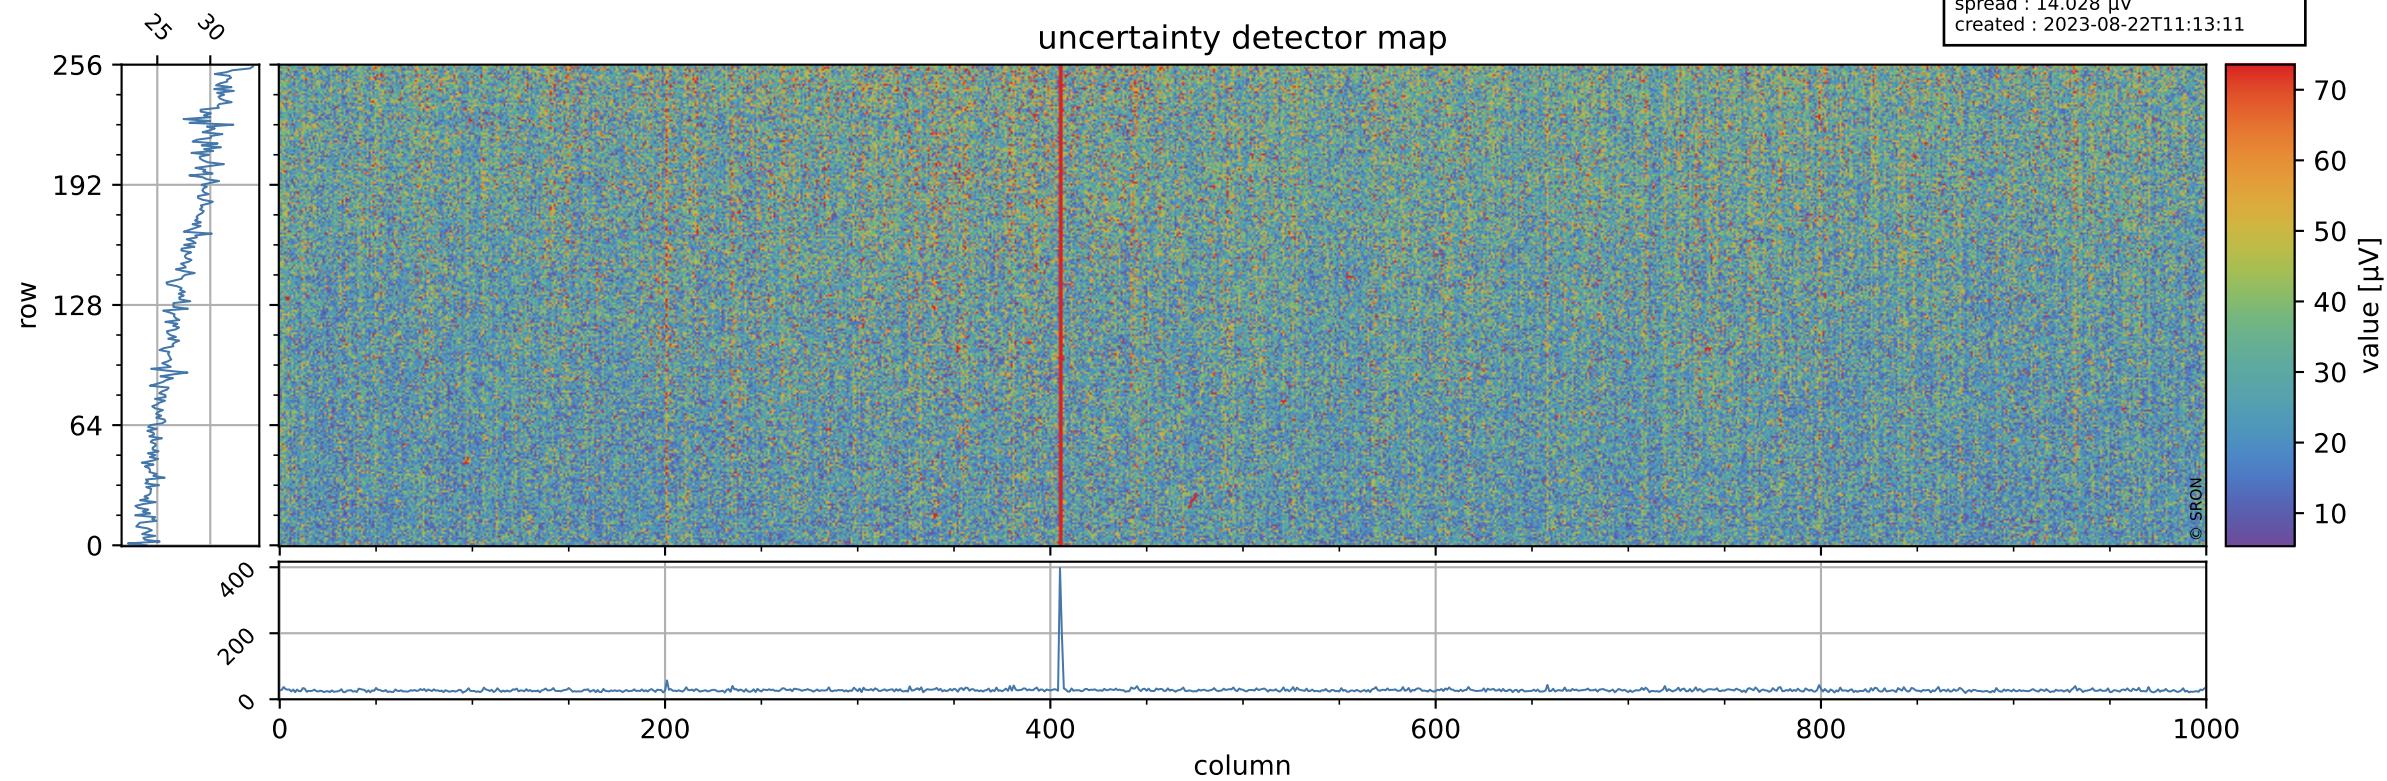

Tropomi SWIR offset (beta nominal)

orbits : 20 in [21502, 21547]
coverage : 2021-12-07 / 2021-12-10
median : 0.52592 V
spread : 0.035913 V
created : 2023-08-22T11:13:10

value detector map

Tropomi SWIR offset (beta nominal)

orbits : 20 in [21502, 21547]
coverage : 2021-12-07 / 2021-12-10
median : 27.47 μV
spread : 14.028 μV
created : 2023-08-22T11:13:11

Tropomi SWIR offset (beta nominal)

orbits : 20 in [21502, 21547]
coverage : 2021-12-07 / 2021-12-10
median : -0.092612 mV
spread : 0.39985 mV
created : 2023-08-22T11:13:11

value compared with SWIR offset CKD

Tropomi SWIR offset (beta nominal) ground-tracks of Sentinel-5P

orbits : 20 in [21502, 21547]
coverage : 2021-12-07 / 2021-12-10
created : 2023-08-22T11:13:11

Tropomi SWIR offset (beta nominal)

orbits : [1867, 21547]
coverage : 2018-02-20 / 2021-12-10
created : 2023-08-22T11:13:12

trend of detector median & temperatures