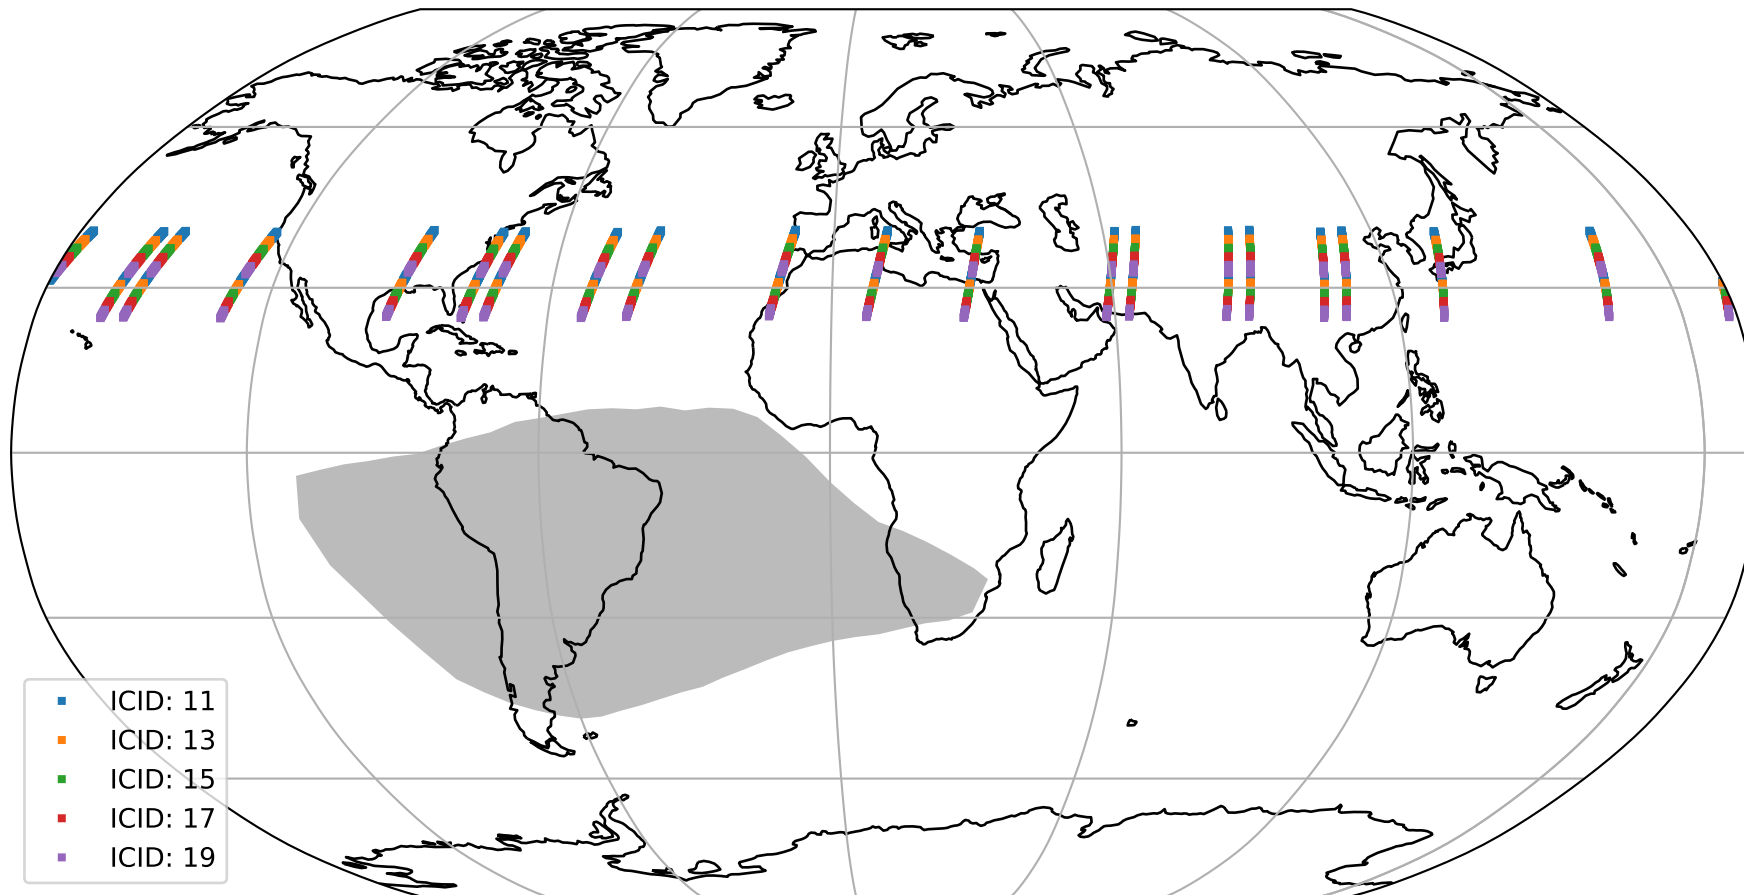

Tropomi SWIR offset (beta nominal)

orbits : 20 in [21502, 21547]
coverage : 2021-12-07 / 2021-12-10
median : 0.52592 V
spread : 0.035913 V
created : 2023-08-22T11:13:10

value detector map

Tropomi SWIR offset (beta nominal)

orbits : 20 in [21502, 21547]
coverage : 2021-12-07 / 2021-12-10
median : 27.47 μV
spread : 14.028 μV
created : 2023-08-22T11:13:11

Tropomi SWIR offset (beta nominal)

orbits : 20 in [21502, 21547]
coverage : 2021-12-07 / 2021-12-10
median : -0.092612 mV
spread : 0.39985 mV
created : 2023-08-22T11:13:11

value compared with SWIR offset CKD

Tropomi SWIR offset (beta nominal) ground-tracks of Sentinel-5P

orbits : 20 in [21502, 21547]
coverage : 2021-12-07 / 2021-12-10
created : 2023-08-22T11:13:11

Tropomi SWIR offset (beta nominal)

orbits : [1867, 21547]
coverage : 2018-02-20 / 2021-12-10
created : 2023-08-22T11:13:12

trend of detector median & temperatures