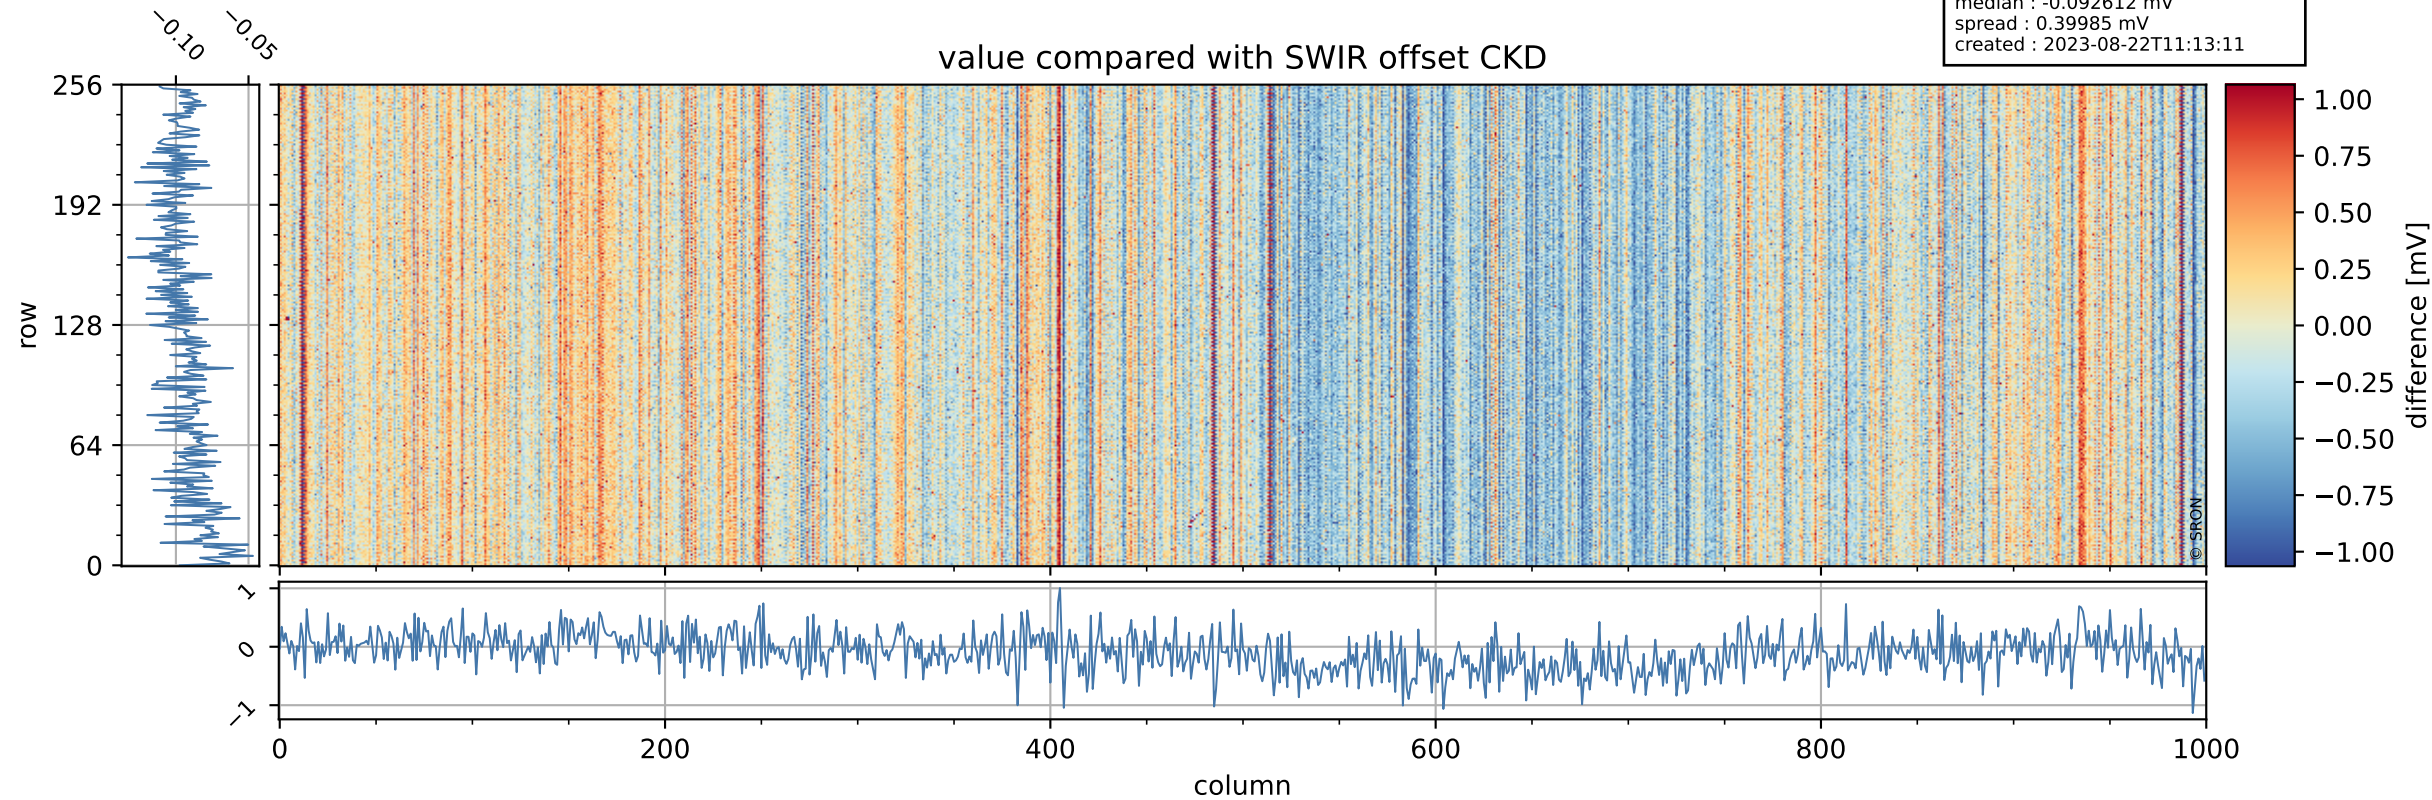

Tropomi SWIR offset (beta nominal)

orbits : 20 in [21502, 21547]
coverage : 2021-12-07 / 2021-12-10
median : 0.52592 V
spread : 0.035913 V
created : 2023-08-22T11:13:10

value detector map

Tropomi SWIR offset (beta nominal)

orbits : 20 in [21502, 21547]
coverage : 2021-12-07 / 2021-12-10
median : 27.47 μV
spread : 14.028 μV
created : 2023-08-22T11:13:11

Tropomi SWIR offset (beta nominal)

orbits : 20 in [21502, 21547]
coverage : 2021-12-07 / 2021-12-10
median : -0.092612 mV
spread : 0.39985 mV
created : 2023-08-22T11:13:11

value compared with SWIR offset CKD

Tropomi SWIR offset (beta nominal) ground-tracks of Sentinel-5P

orbits : 20 in [21502, 21547]
coverage : 2021-12-07 / 2021-12-10
created : 2023-08-22T11:13:11

Tropomi SWIR offset (beta nominal)

orbits : [1867, 21547]
coverage : 2018-02-20 / 2021-12-10
created : 2023-08-22T11:13:12

trend of detector median & temperatures