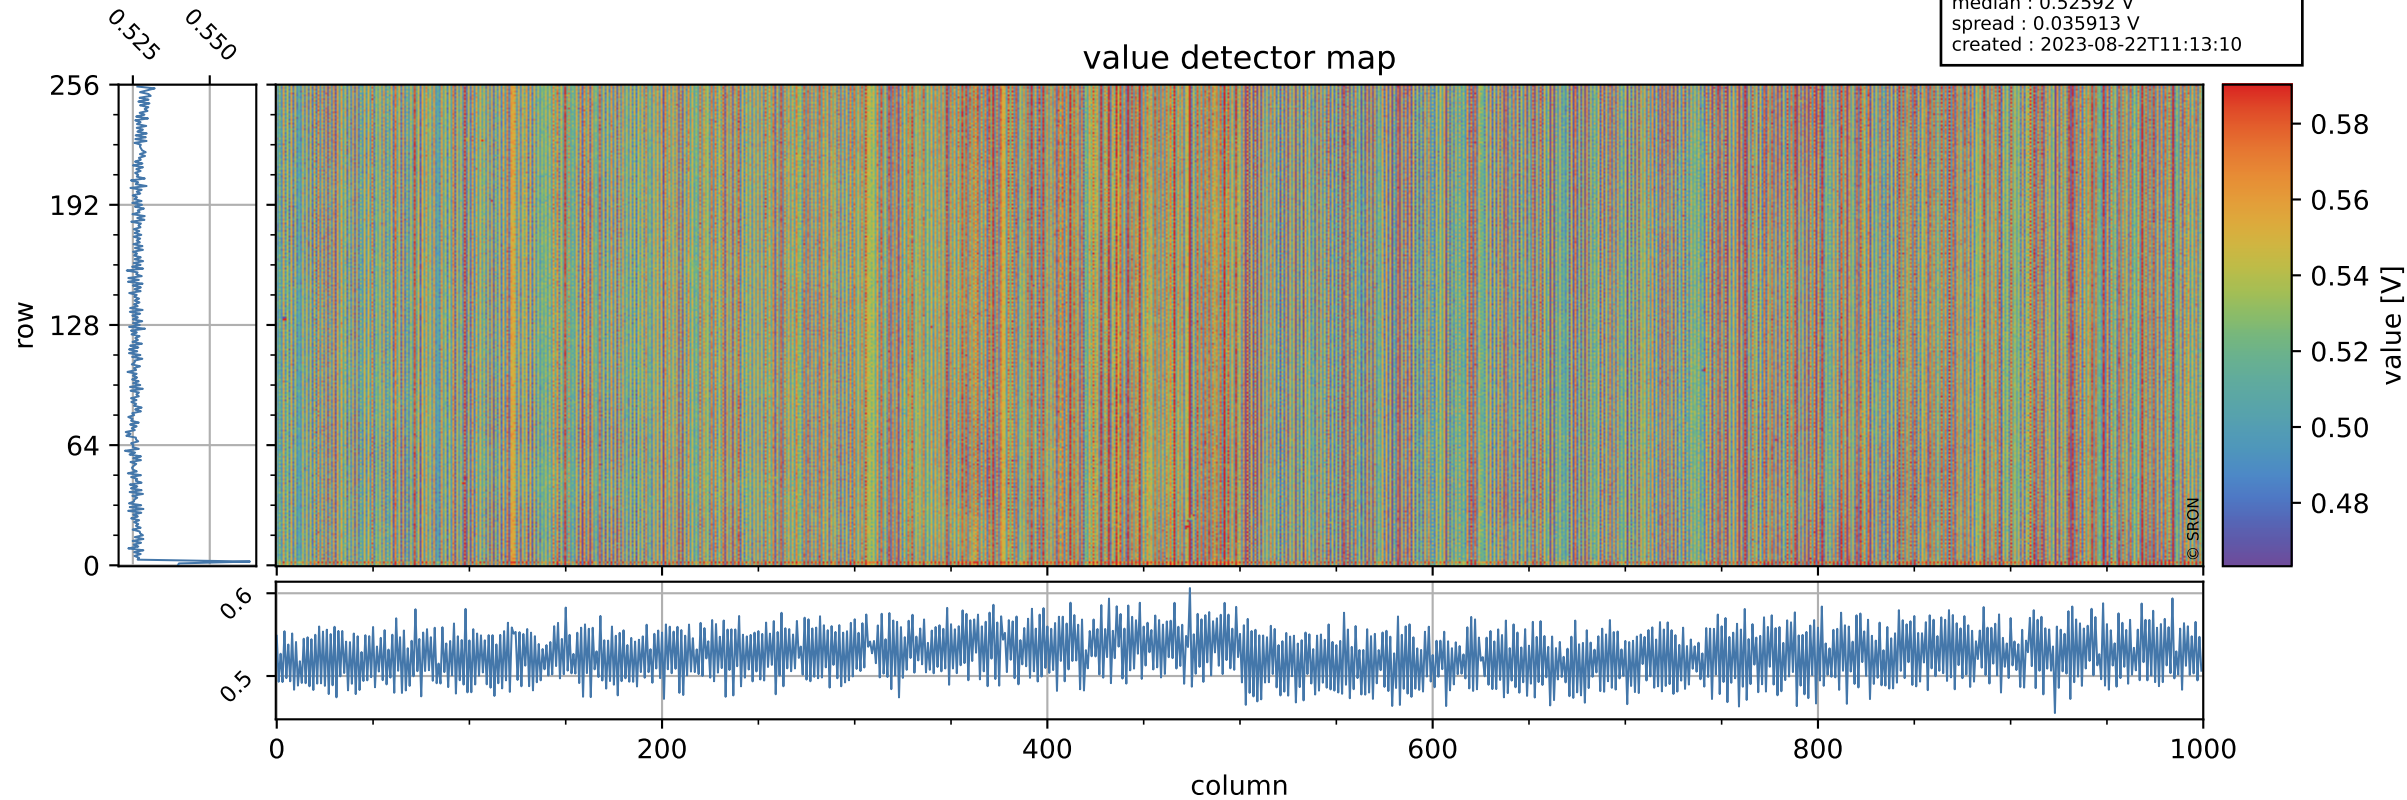

Tropomi SWIR offset (beta nominal)

orbits : 20 in [21502, 21547]
coverage : 2021-12-07 / 2021-12-10
median : 0.52592 V
spread : 0.035913 V
created : 2023-08-22T11:13:10

value detector map

Tropomi SWIR offset (beta nominal)

orbits : 20 in [21502, 21547]
coverage : 2021-12-07 / 2021-12-10
median : 27.47 μV
spread : 14.028 μV
created : 2023-08-22T11:13:11

Tropomi SWIR offset (beta nominal)

orbits : 20 in [21502, 21547]
coverage : 2021-12-07 / 2021-12-10
median : -0.092612 mV
spread : 0.39985 mV
created : 2023-08-22T11:13:11

value compared with SWIR offset CKD

Tropomi SWIR offset (beta nominal) ground-tracks of Sentinel-5P

orbits : 20 in [21502, 21547]
coverage : 2021-12-07 / 2021-12-10
created : 2023-08-22T11:13:11

Tropomi SWIR offset (beta nominal)

orbits : [1867, 21547]
coverage : 2018-02-20 / 2021-12-10
created : 2023-08-22T11:13:12

trend of detector median & temperatures