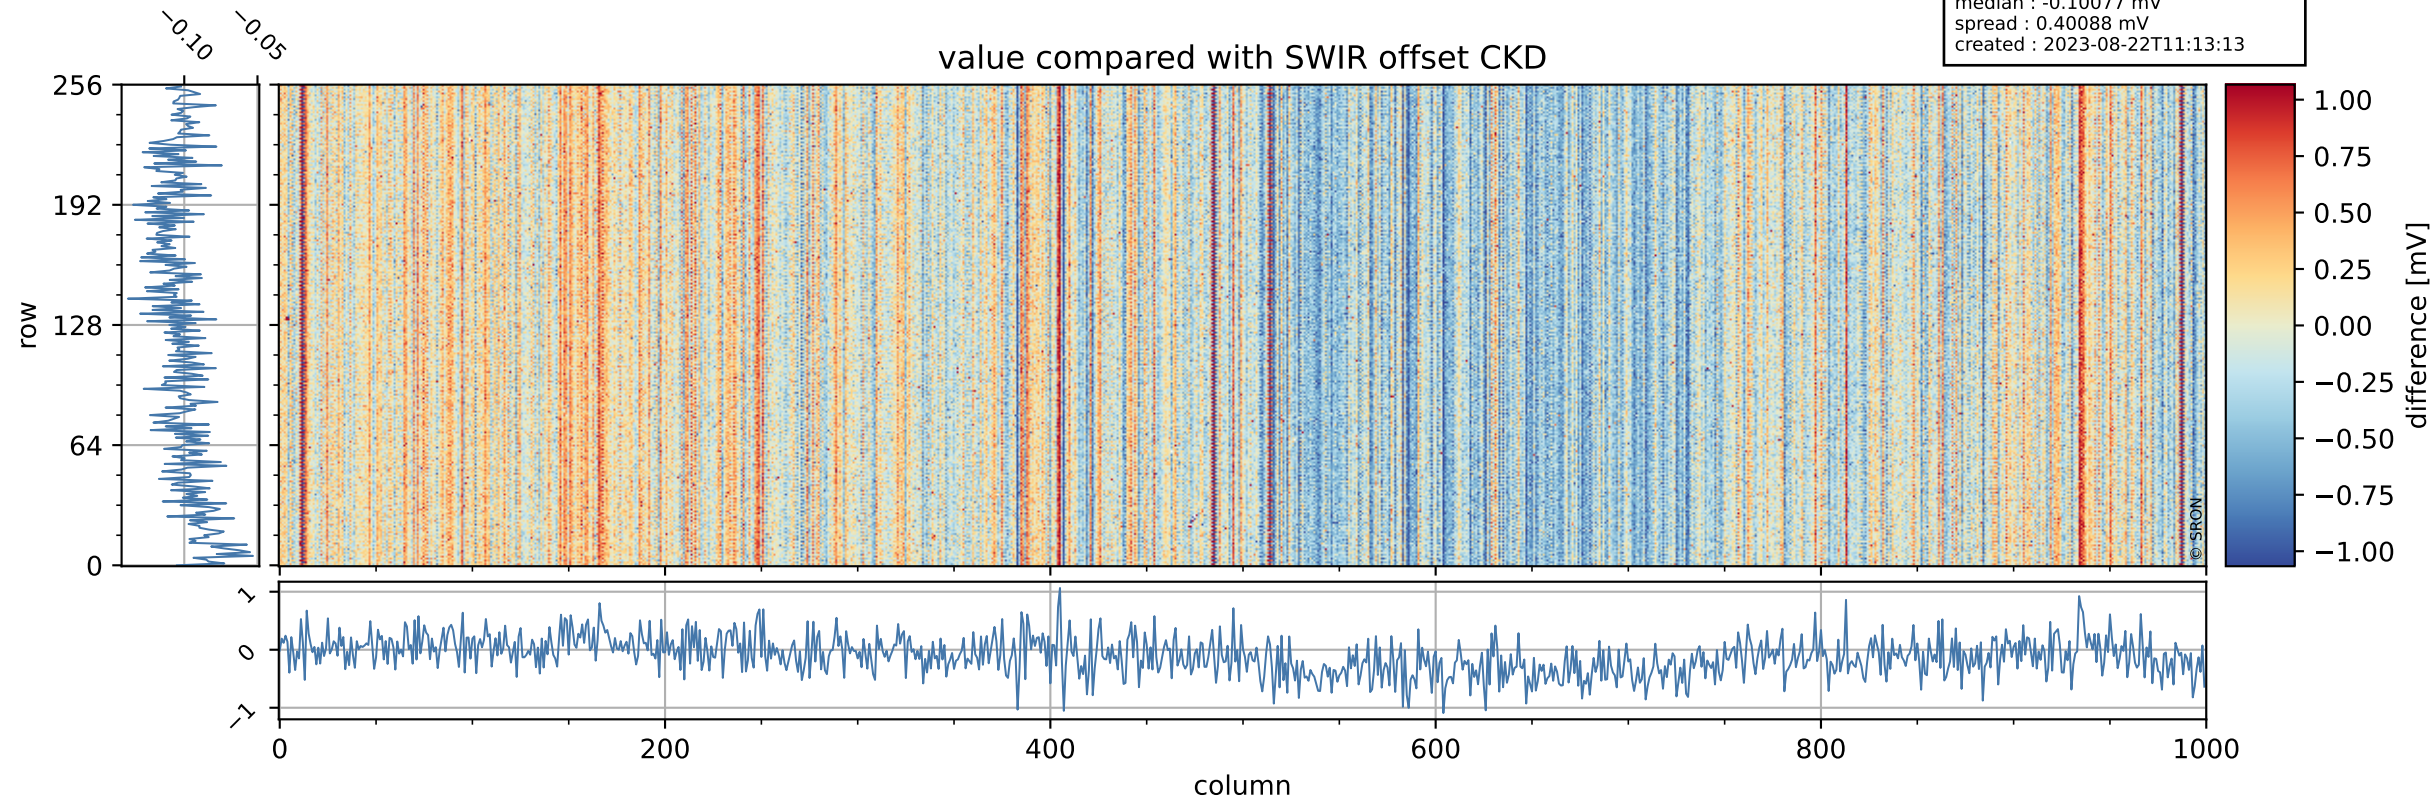

Tropomi SWIR offset (beta nominal)

orbits : 16 in [21547, 21592]
coverage : 2021-12-10 / 2021-12-13
median : 0.52592 V
spread : 0.035916 V
created : 2023-08-22T11:13:13

value detector map

Tropomi SWIR offset (beta nominal)

orbits : 16 in [21547, 21592]
coverage : 2021-12-10 / 2021-12-13
median : 28.846 μV
spread : 14.566 μV
created : 2023-08-22T11:13:13

Tropomi SWIR offset (beta nominal)

orbits : 16 in [21547, 21592]
coverage : 2021-12-10 / 2021-12-13
median : -0.10077 mV
spread : 0.40088 mV
created : 2023-08-22T11:13:13

value compared with SWIR offset CKD

Tropomi SWIR offset (beta nominal) ground-tracks of Sentinel-5P

orbits : 16 in [21547, 21592]
coverage : 2021-12-10 / 2021-12-13
created : 2023-08-22T11:13:13

Tropomi SWIR offset (beta nominal)

orbits : [1867, 21592]
coverage : 2018-02-20 / 2021-12-13
created : 2023-08-22T11:13:14

trend of detector median & temperatures