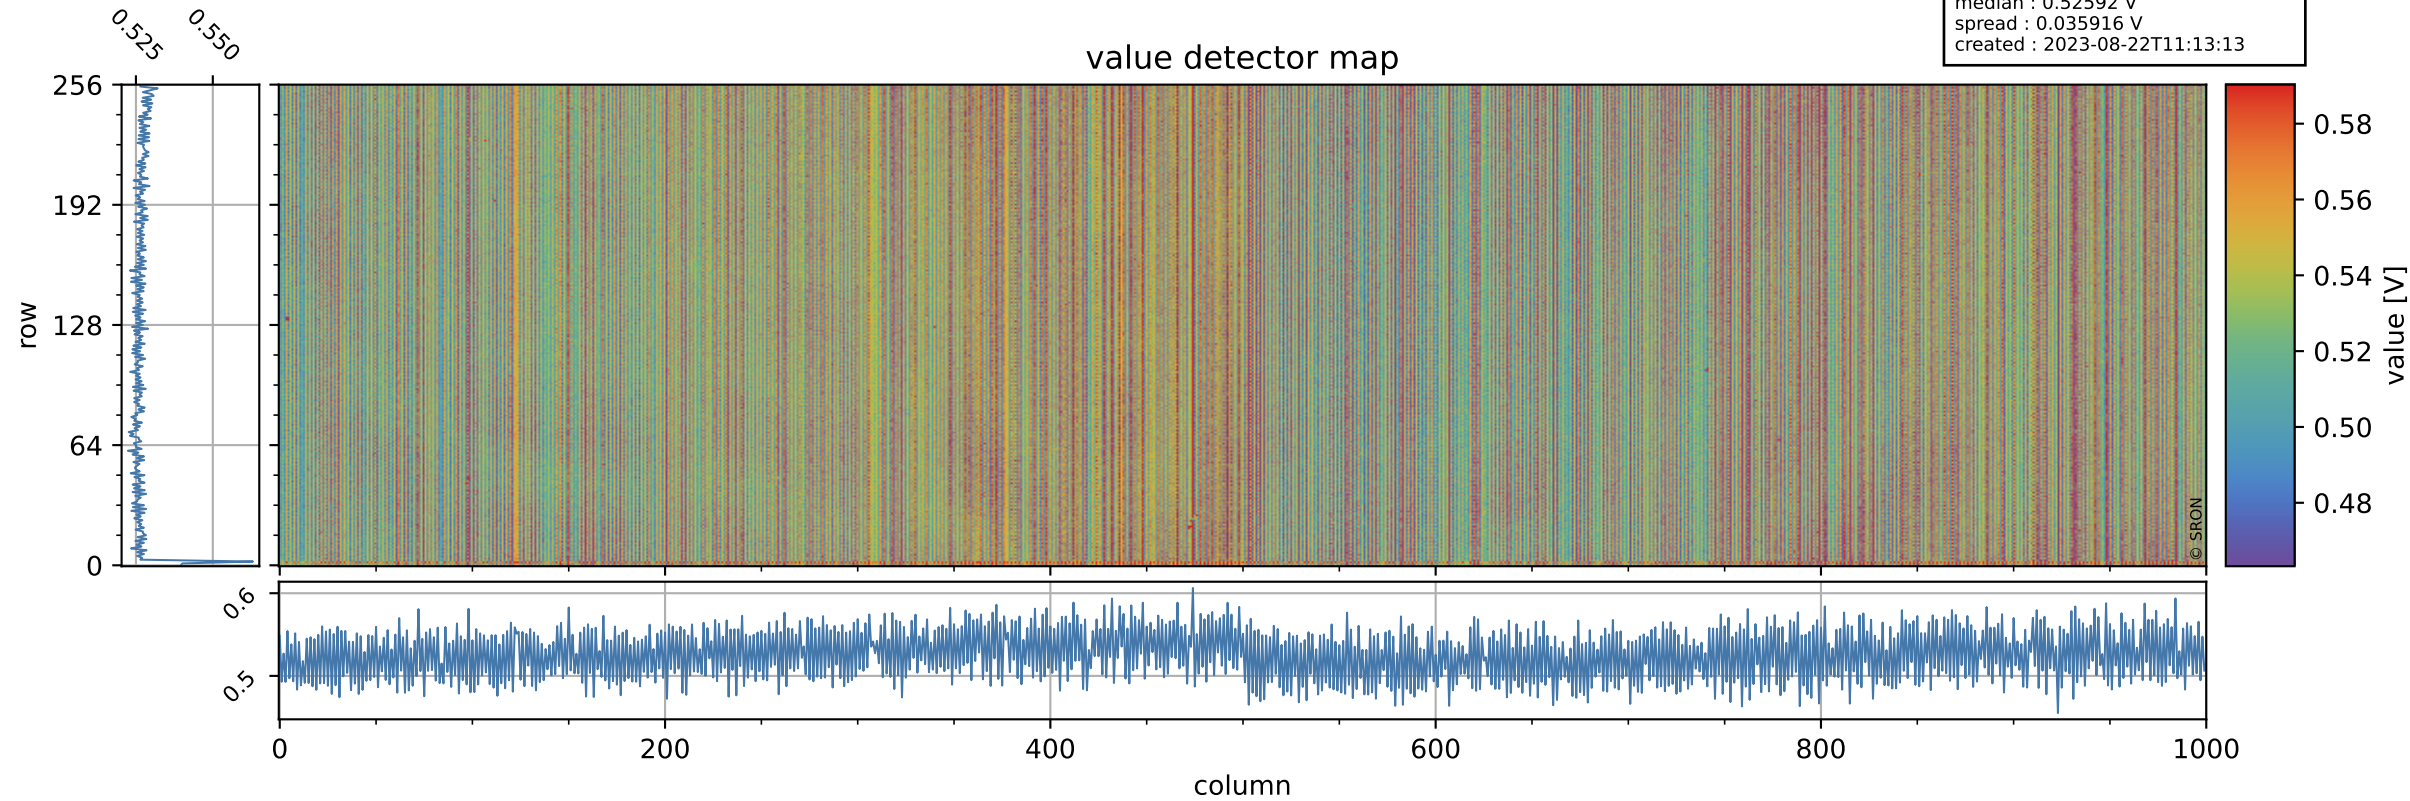

Tropomi SWIR offset (beta nominal)

orbits : 16 in [21547, 21592]
coverage : 2021-12-10 / 2021-12-13
median : 0.52592 V
spread : 0.035916 V
created : 2023-08-22T11:13:13

value detector map

Tropomi SWIR offset (beta nominal)

orbits : 16 in [21547, 21592]
coverage : 2021-12-10 / 2021-12-13
median : 28.846 μV
spread : 14.566 μV
created : 2023-08-22T11:13:13

Tropomi SWIR offset (beta nominal)

orbits : 16 in [21547, 21592]
coverage : 2021-12-10 / 2021-12-13
median : -0.10077 mV
spread : 0.40088 mV
created : 2023-08-22T11:13:13

value compared with SWIR offset CKD

Tropomi SWIR offset (beta nominal) ground-tracks of Sentinel-5P

orbits : 16 in [21547, 21592]
coverage : 2021-12-10 / 2021-12-13
created : 2023-08-22T11:13:13

Tropomi SWIR offset (beta nominal)

orbits : [1867, 21592]
coverage : 2018-02-20 / 2021-12-13
created : 2023-08-22T11:13:14

trend of detector median & temperatures