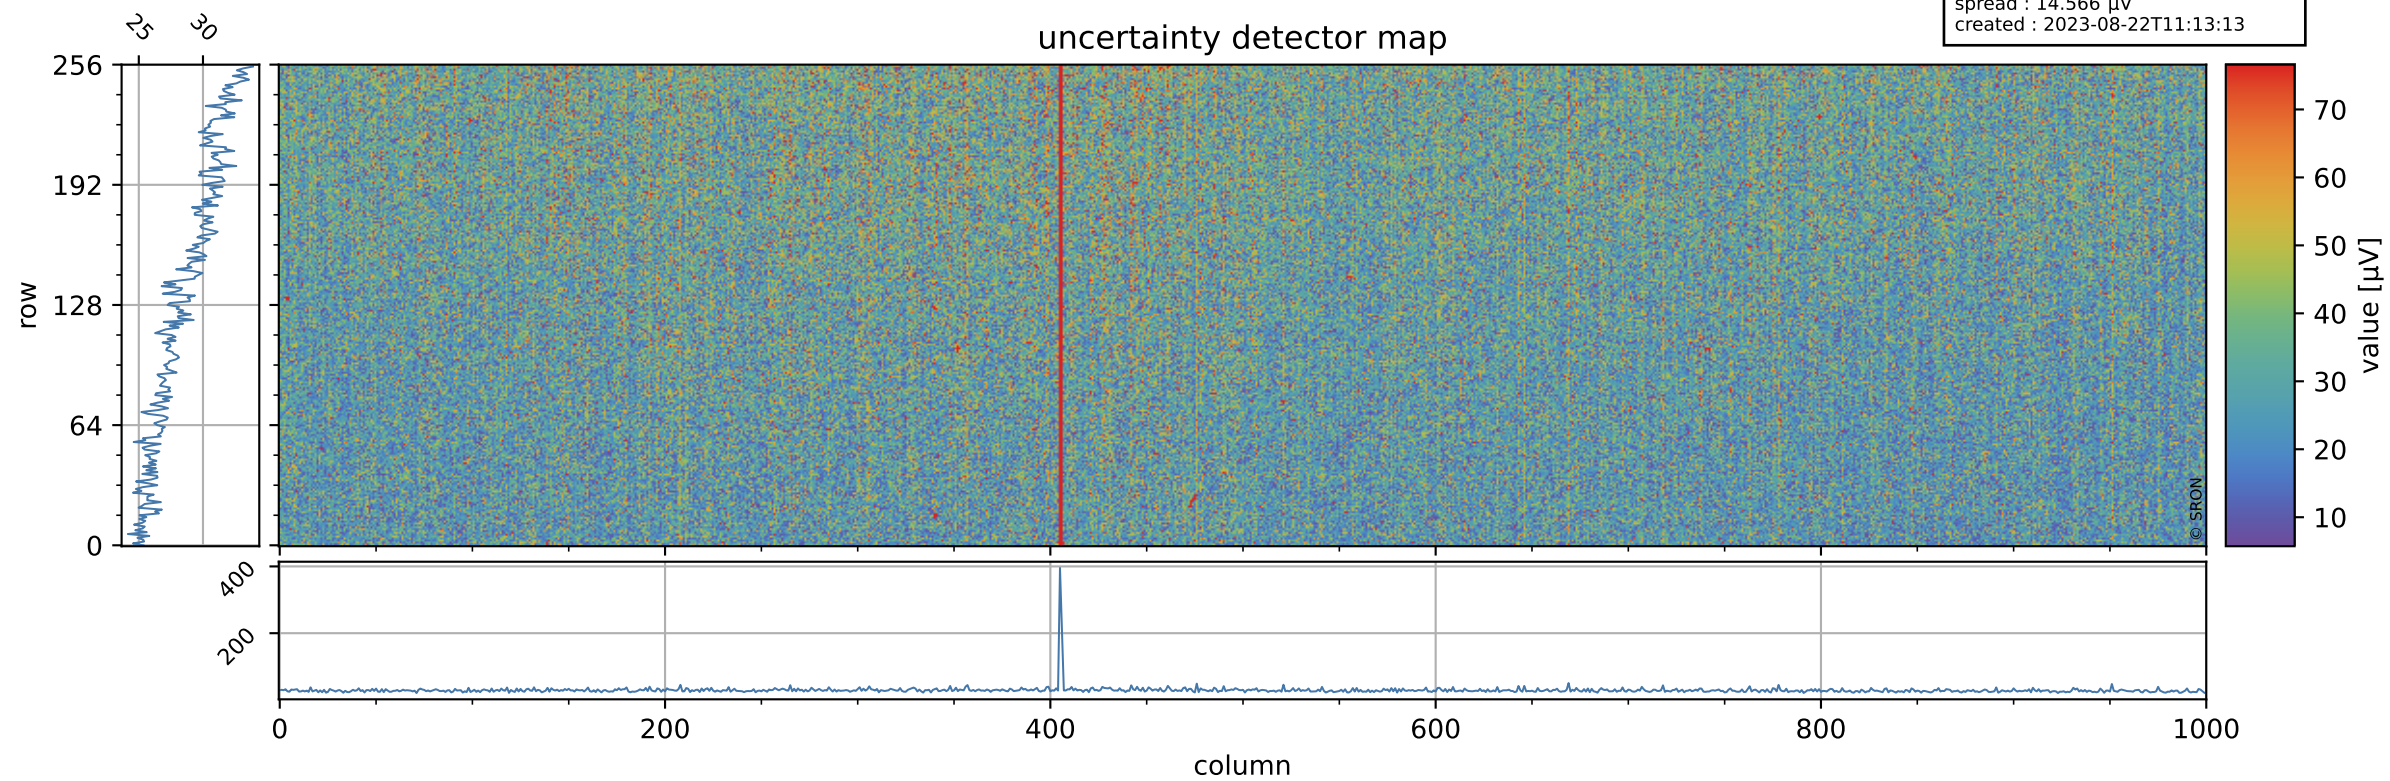

Tropomi SWIR offset (beta nominal)

orbits : 16 in [21547, 21592]
coverage : 2021-12-10 / 2021-12-13
median : 0.52592 V
spread : 0.035916 V
created : 2023-08-22T11:13:13

value detector map

Tropomi SWIR offset (beta nominal)

orbits : 16 in [21547, 21592]
coverage : 2021-12-10 / 2021-12-13
median : 28.846 μV
spread : 14.566 μV
created : 2023-08-22T11:13:13

Tropomi SWIR offset (beta nominal)

orbits : 16 in [21547, 21592]
coverage : 2021-12-10 / 2021-12-13
median : -0.10077 mV
spread : 0.40088 mV
created : 2023-08-22T11:13:13

value compared with SWIR offset CKD

Tropomi SWIR offset (beta nominal) ground-tracks of Sentinel-5P

orbits : 16 in [21547, 21592]
coverage : 2021-12-10 / 2021-12-13
created : 2023-08-22T11:13:13

Tropomi SWIR offset (beta nominal)

orbits : [1867, 21592]
coverage : 2018-02-20 / 2021-12-13
created : 2023-08-22T11:13:14

trend of detector median & temperatures