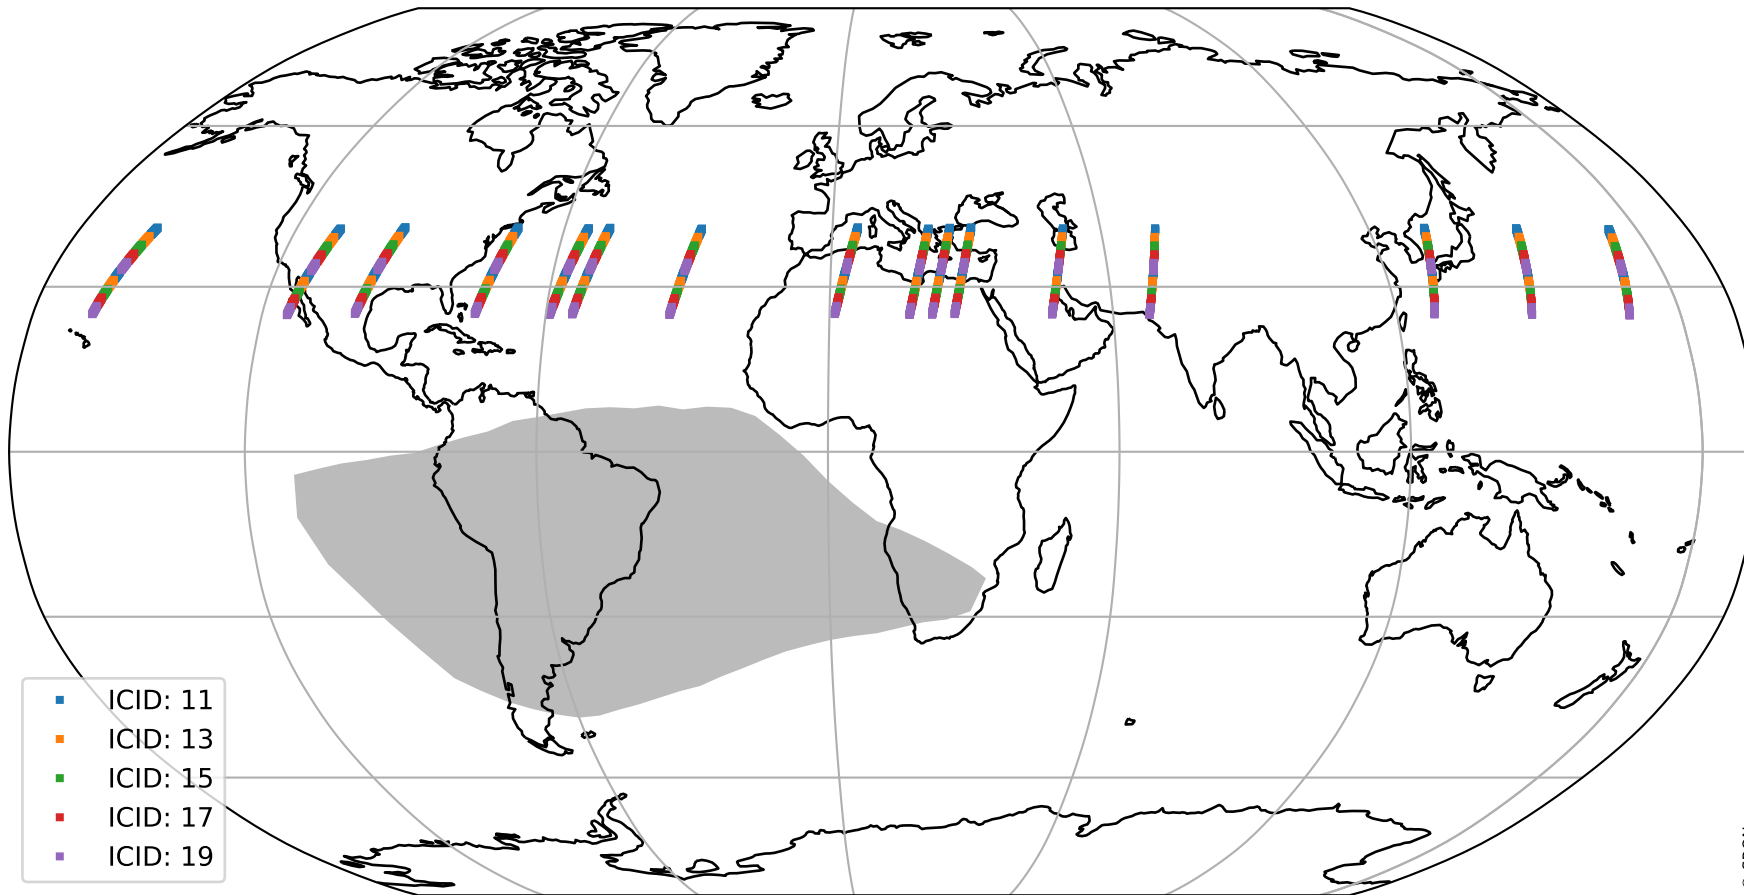

Tropomi SWIR offset (beta nominal)

orbits : 16 in [21547, 21592]
coverage : 2021-12-10 / 2021-12-13
median : 0.52592 V
spread : 0.035916 V
created : 2023-08-22T11:13:13

value detector map

Tropomi SWIR offset (beta nominal)

orbits : 16 in [21547, 21592]
coverage : 2021-12-10 / 2021-12-13
median : 28.846 μV
spread : 14.566 μV
created : 2023-08-22T11:13:13

Tropomi SWIR offset (beta nominal)

orbits : 16 in [21547, 21592]
coverage : 2021-12-10 / 2021-12-13
median : -0.10077 mV
spread : 0.40088 mV
created : 2023-08-22T11:13:13

value compared with SWIR offset CKD

Tropomi SWIR offset (beta nominal) ground-tracks of Sentinel-5P

orbits : 16 in [21547, 21592]
coverage : 2021-12-10 / 2021-12-13
created : 2023-08-22T11:13:13

Tropomi SWIR offset (beta nominal)

orbits : [1867, 21592]
coverage : 2018-02-20 / 2021-12-13
created : 2023-08-22T11:13:14

trend of detector median & temperatures