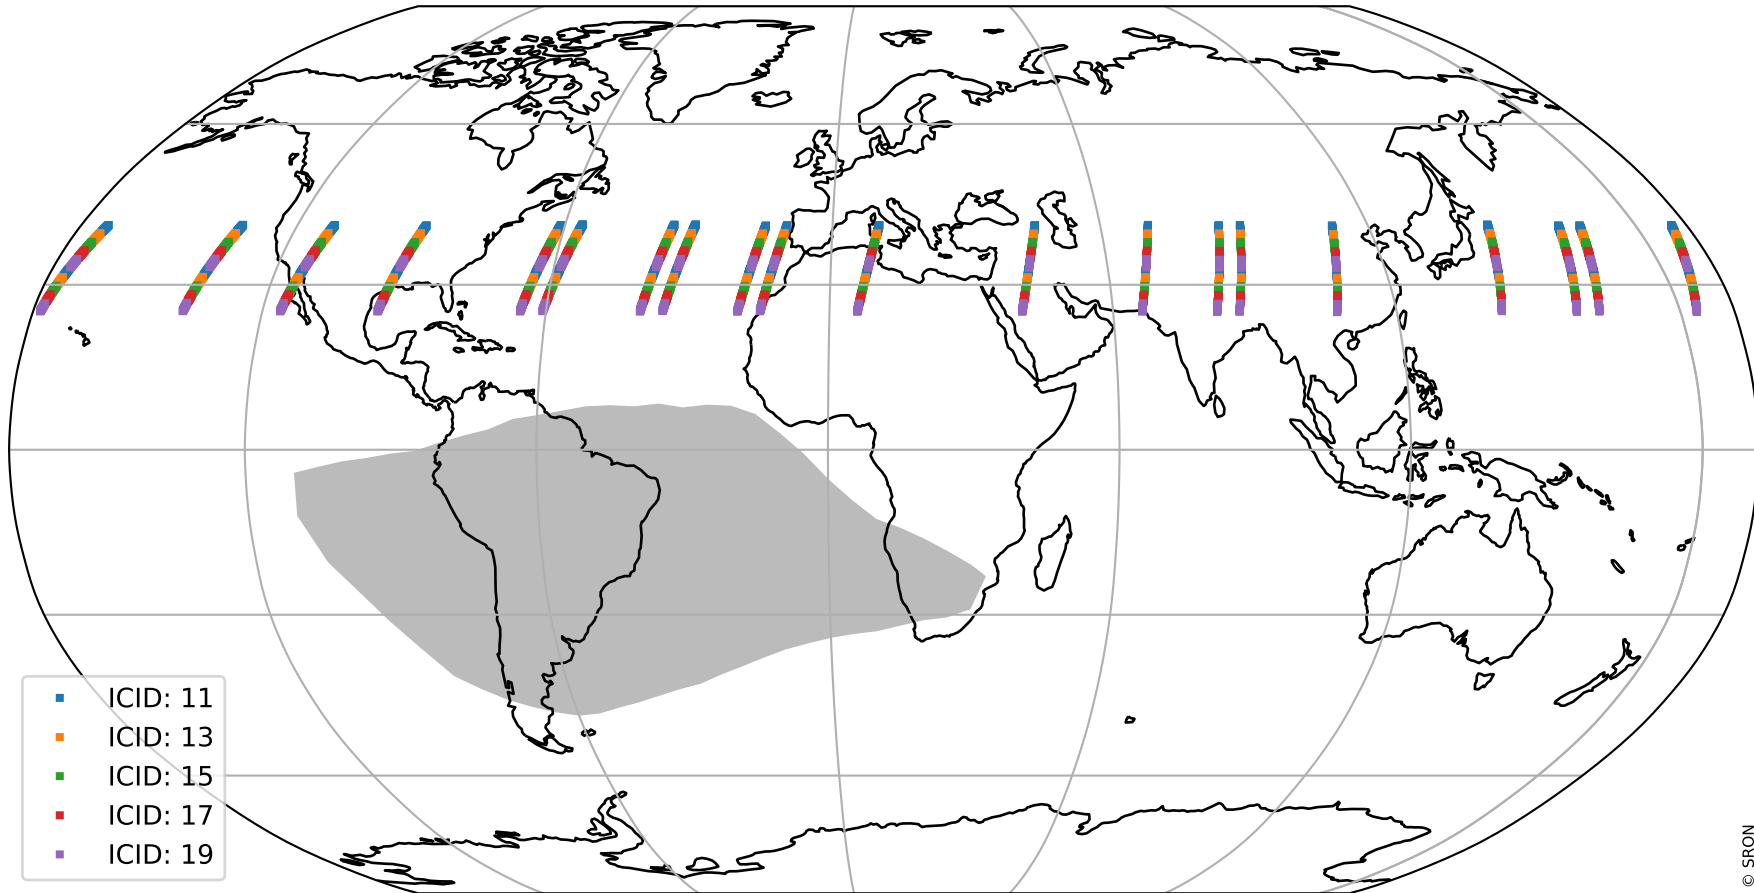

# Tropomi SWIR offset (beta nominal)

orbits : 20 in [21592, 21637]  
coverage : 2021-12-13 / 2021-12-16  
median : 28.098  $\mu\text{V}$   
spread : 14.355  $\mu\text{V}$   
created : 2023-08-22T11:13:15

# Tropomi SWIR offset (beta nominal)

orbits : 20 in [21592, 21637]  
coverage : 2021-12-13 / 2021-12-16  
median : -0.11163 mV  
spread : 0.39873 mV  
created : 2023-08-22T11:13:15

value compared with SWIR offset CKD

# Tropomi SWIR offset (beta nominal) ground-tracks of Sentinel-5P

orbits : 20 in [21592, 21637]  
coverage : 2021-12-13 / 2021-12-16  
created : 2023-08-22T11:13:16

# Tropomi SWIR offset (beta nominal)

orbits : [1867, 21637]  
coverage : 2018-02-20 / 2021-12-16  
created : 2023-08-22T11:13:16