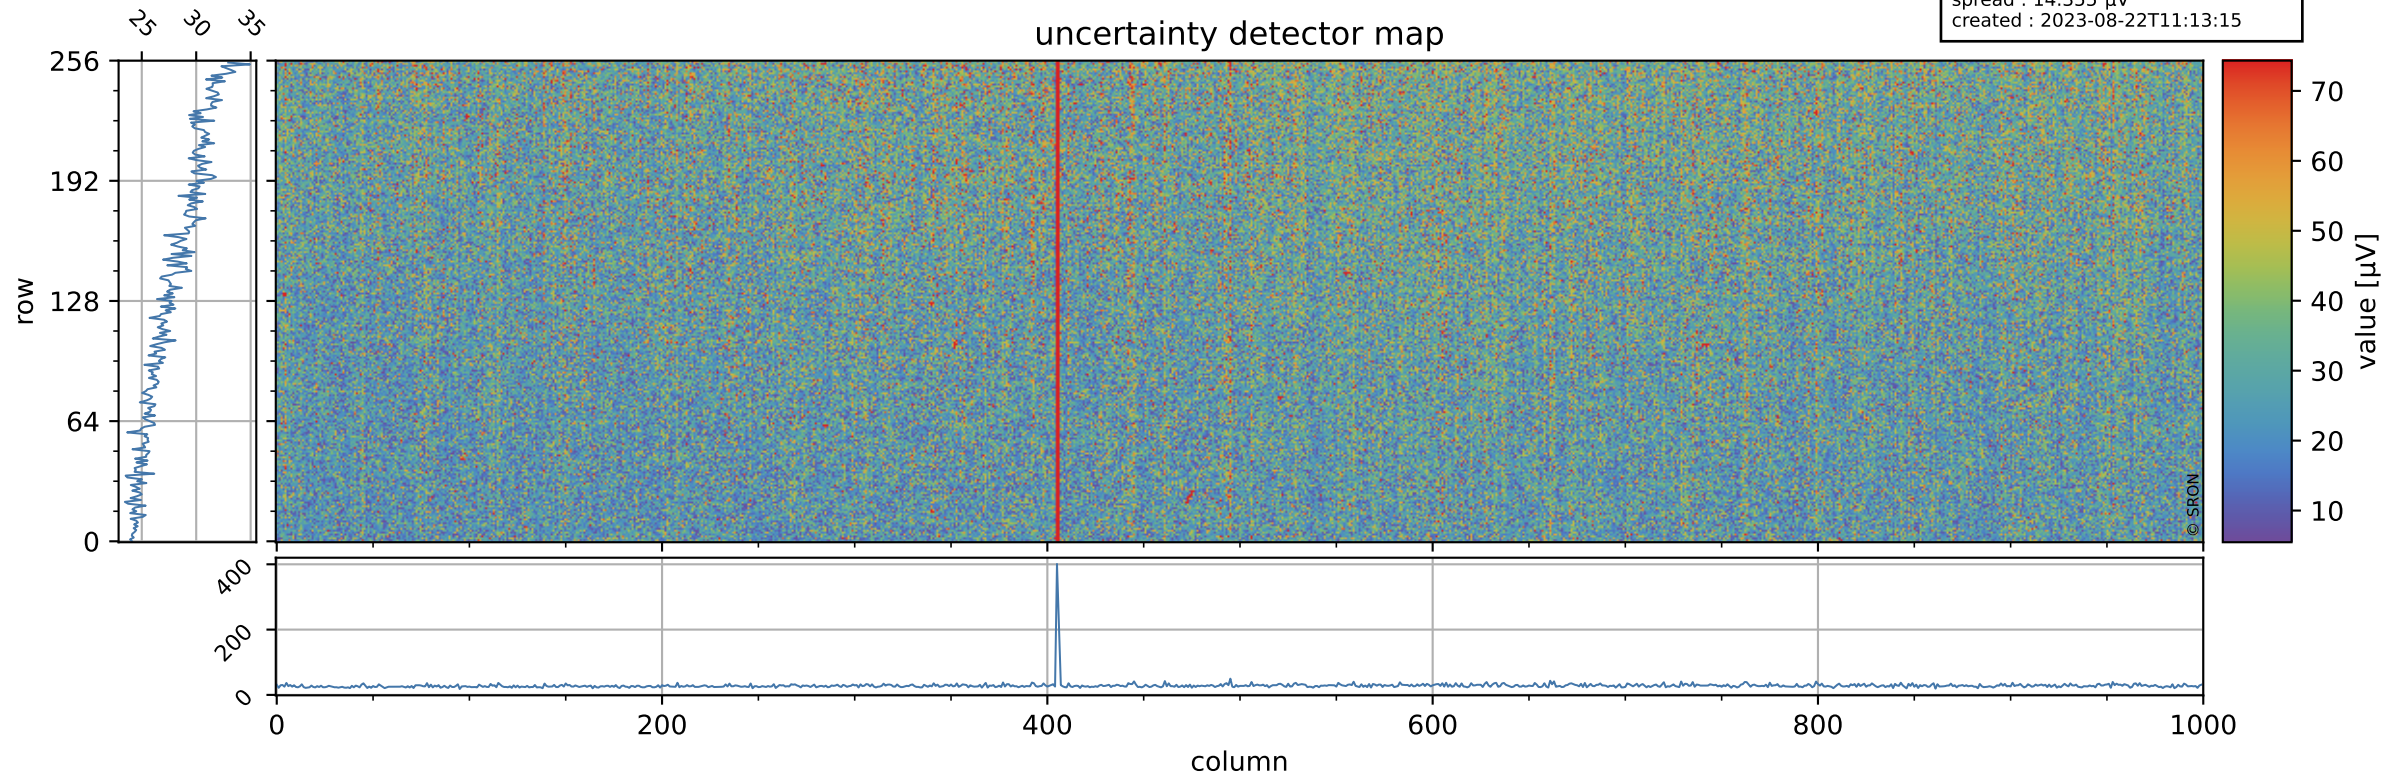

# Tropomi SWIR offset (beta nominal)

orbits : 20 in [21592, 21637]  
coverage : 2021-12-13 / 2021-12-16  
median : 0.5259 V  
spread : 0.035914 V  
created : 2023-08-22T11:13:15

## value detector map

# Tropomi SWIR offset (beta nominal)

orbits : 20 in [21592, 21637]  
coverage : 2021-12-13 / 2021-12-16  
median : 28.098  $\mu\text{V}$   
spread : 14.355  $\mu\text{V}$   
created : 2023-08-22T11:13:15

# Tropomi SWIR offset (beta nominal) ground-tracks of Sentinel-5P

orbits : 20 in [21592, 21637]  
coverage : 2021-12-13 / 2021-12-16  
created : 2023-08-22T11:13:16