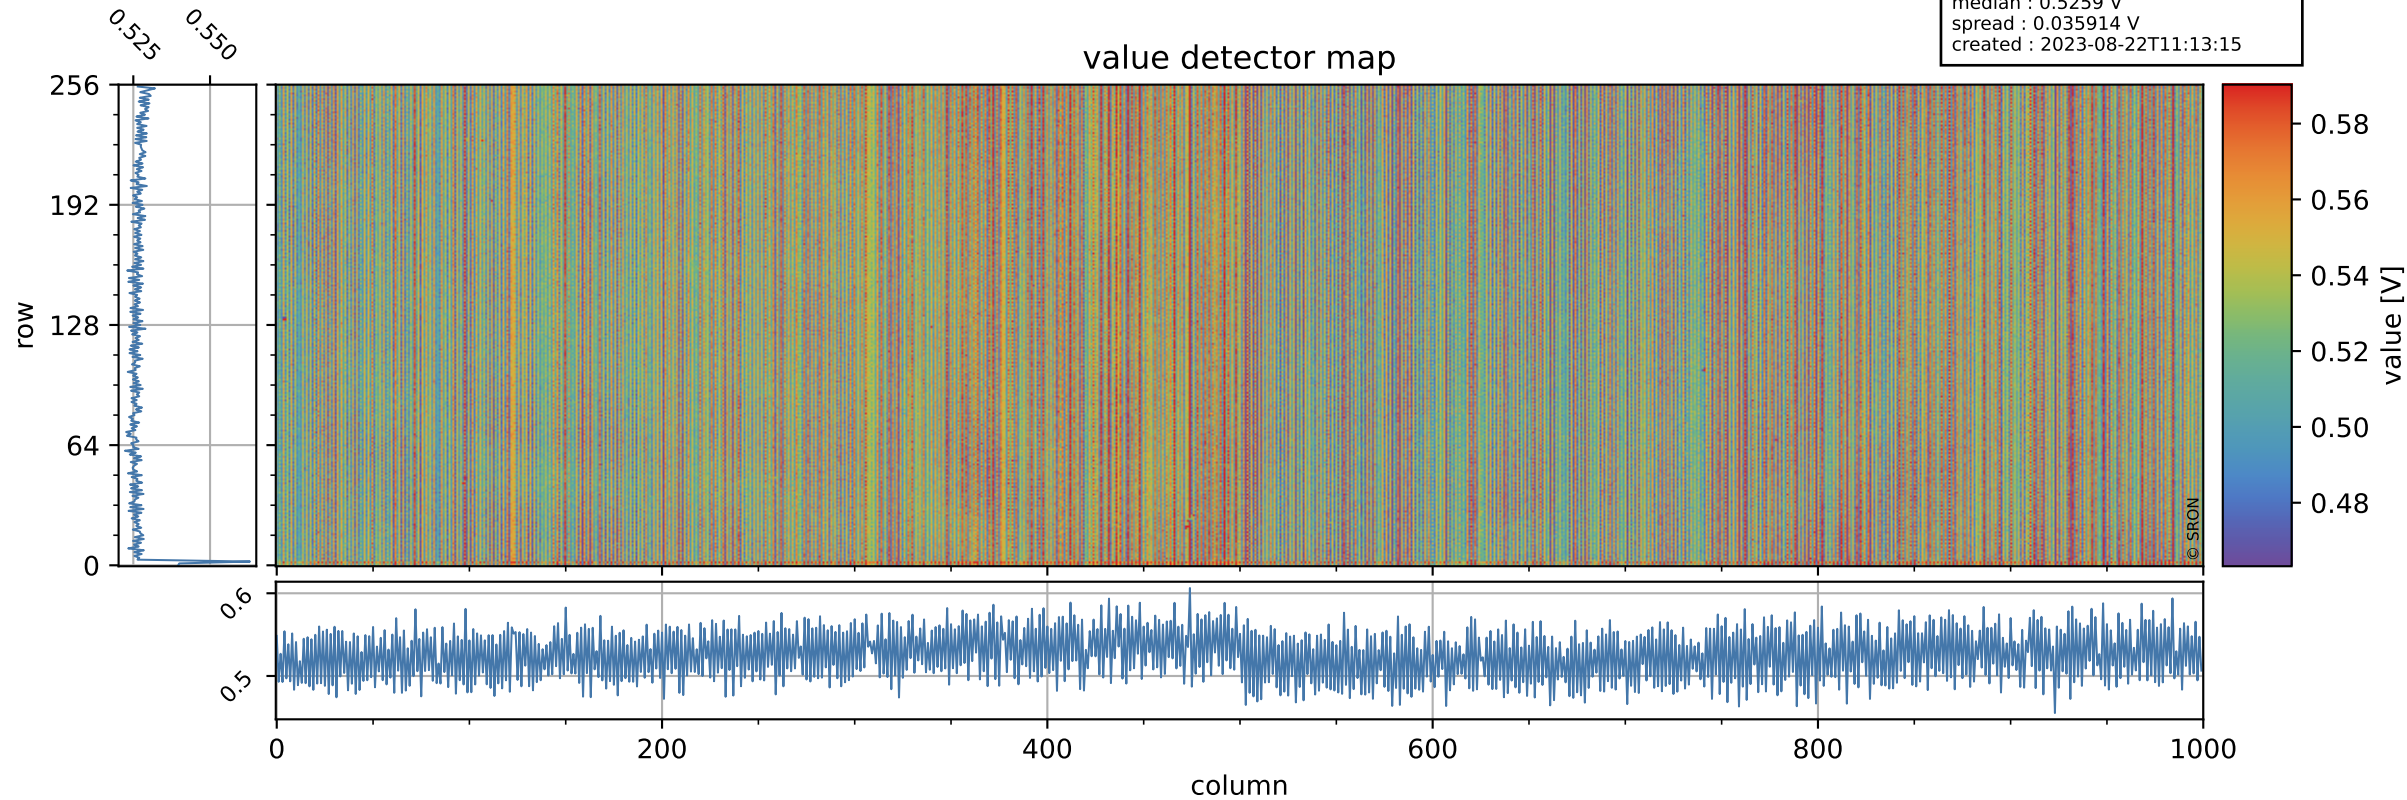

# Tropomi SWIR offset (beta nominal)

orbits : 20 in [21592, 21637]  
coverage : 2021-12-13 / 2021-12-16  
median : 0.5259 V  
spread : 0.035914 V  
created : 2023-08-22T11:13:15

## value detector map

# Tropomi SWIR offset (beta nominal)

orbits : 20 in [21592, 21637]  
coverage : 2021-12-13 / 2021-12-16  
median : 28.098  $\mu\text{V}$   
spread : 14.355  $\mu\text{V}$   
created : 2023-08-22T11:13:15

# Tropomi SWIR offset (beta nominal) ground-tracks of Sentinel-5P

orbits : 20 in [21592, 21637]  
coverage : 2021-12-13 / 2021-12-16  
created : 2023-08-22T11:13:16