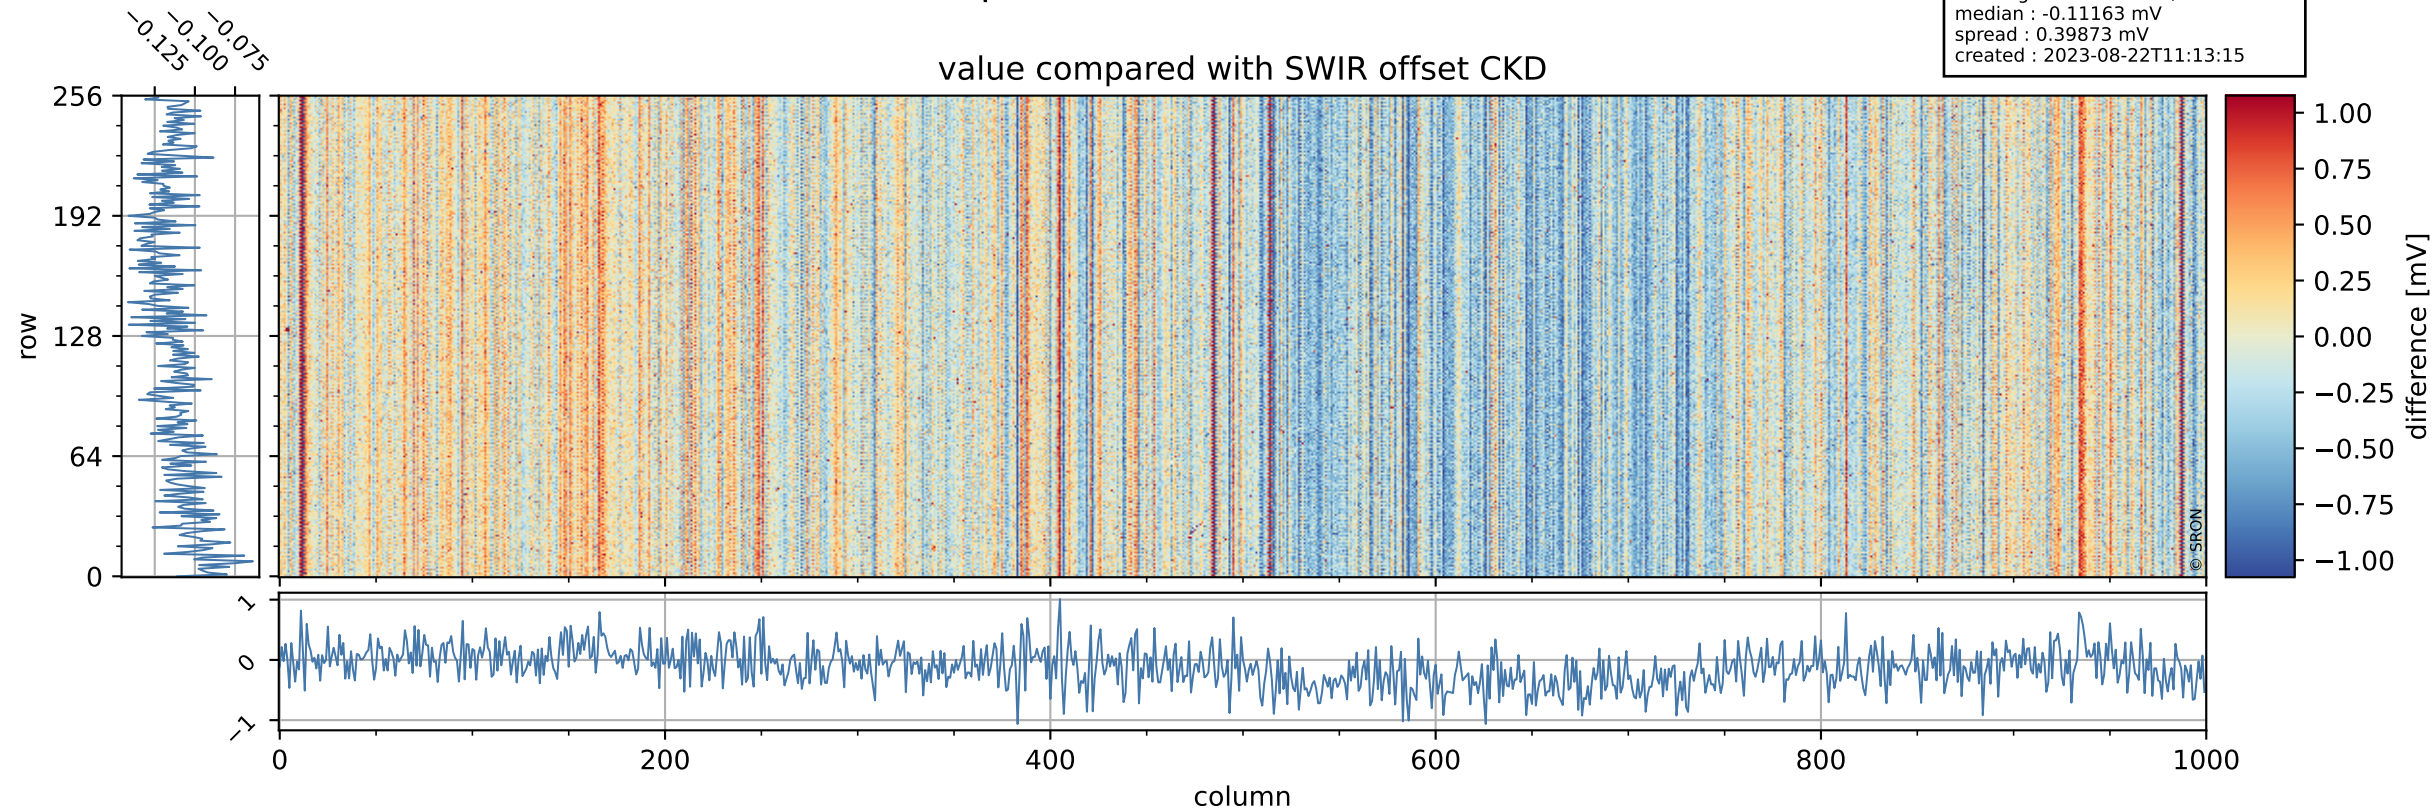

## value detector map

# Tropomi SWIR offset (beta nominal)

orbits : 20 in [21592, 21637]  
coverage : 2021-12-13 / 2021-12-16  
median : 28.098  $\mu\text{V}$   
spread : 14.355  $\mu\text{V}$   
created : 2023-08-22T11:13:15

# Tropomi SWIR offset (beta nominal)

orbits : 20 in [21592, 21637]  
coverage : 2021-12-13 / 2021-12-16  
median : -0.11163 mV  
spread : 0.39873 mV  
created : 2023-08-22T11:13:15

value compared with SWIR offset CKD

# Tropomi SWIR offset (beta nominal) ground-tracks of Sentinel-5P

orbits : 20 in [21592, 21637]  
coverage : 2021-12-13 / 2021-12-16  
created : 2023-08-22T11:13:16