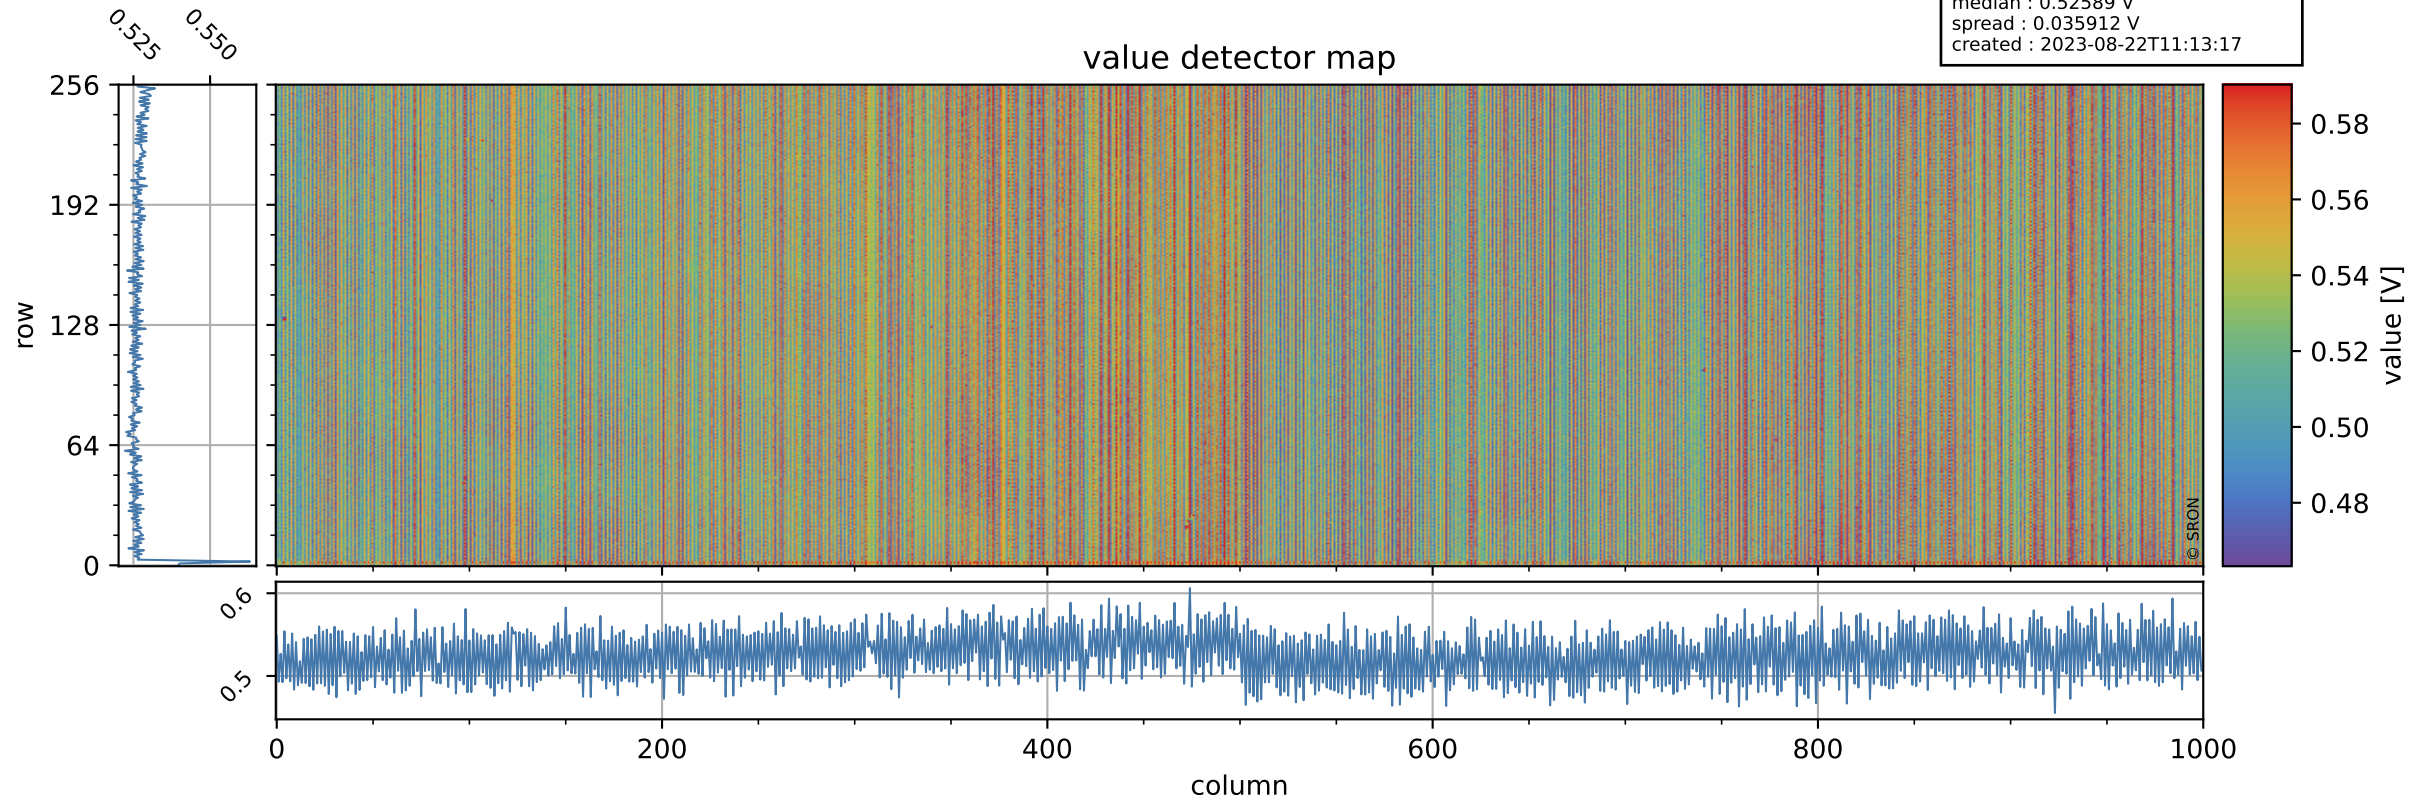

# Tropomi SWIR offset (beta nominal)

orbits : 19 in [21637, 21682]  
coverage : 2021-12-16 / 2021-12-19  
median : 0.52589 V  
spread : 0.035912 V  
created : 2023-08-22T11:13:17

## value detector map

# Tropomi SWIR offset (beta nominal)

orbits : 19 in [21637, 21682]  
coverage : 2021-12-16 / 2021-12-19  
median : 28.393  $\mu\text{V}$   
spread : 14.44  $\mu\text{V}$   
created : 2023-08-22T11:13:17

# Tropomi SWIR offset (beta nominal) ground-tracks of Sentinel-5P

orbits : 19 in [21637, 21682]  
coverage : 2021-12-16 / 2021-12-19  
created : 2023-08-22T11:13:18