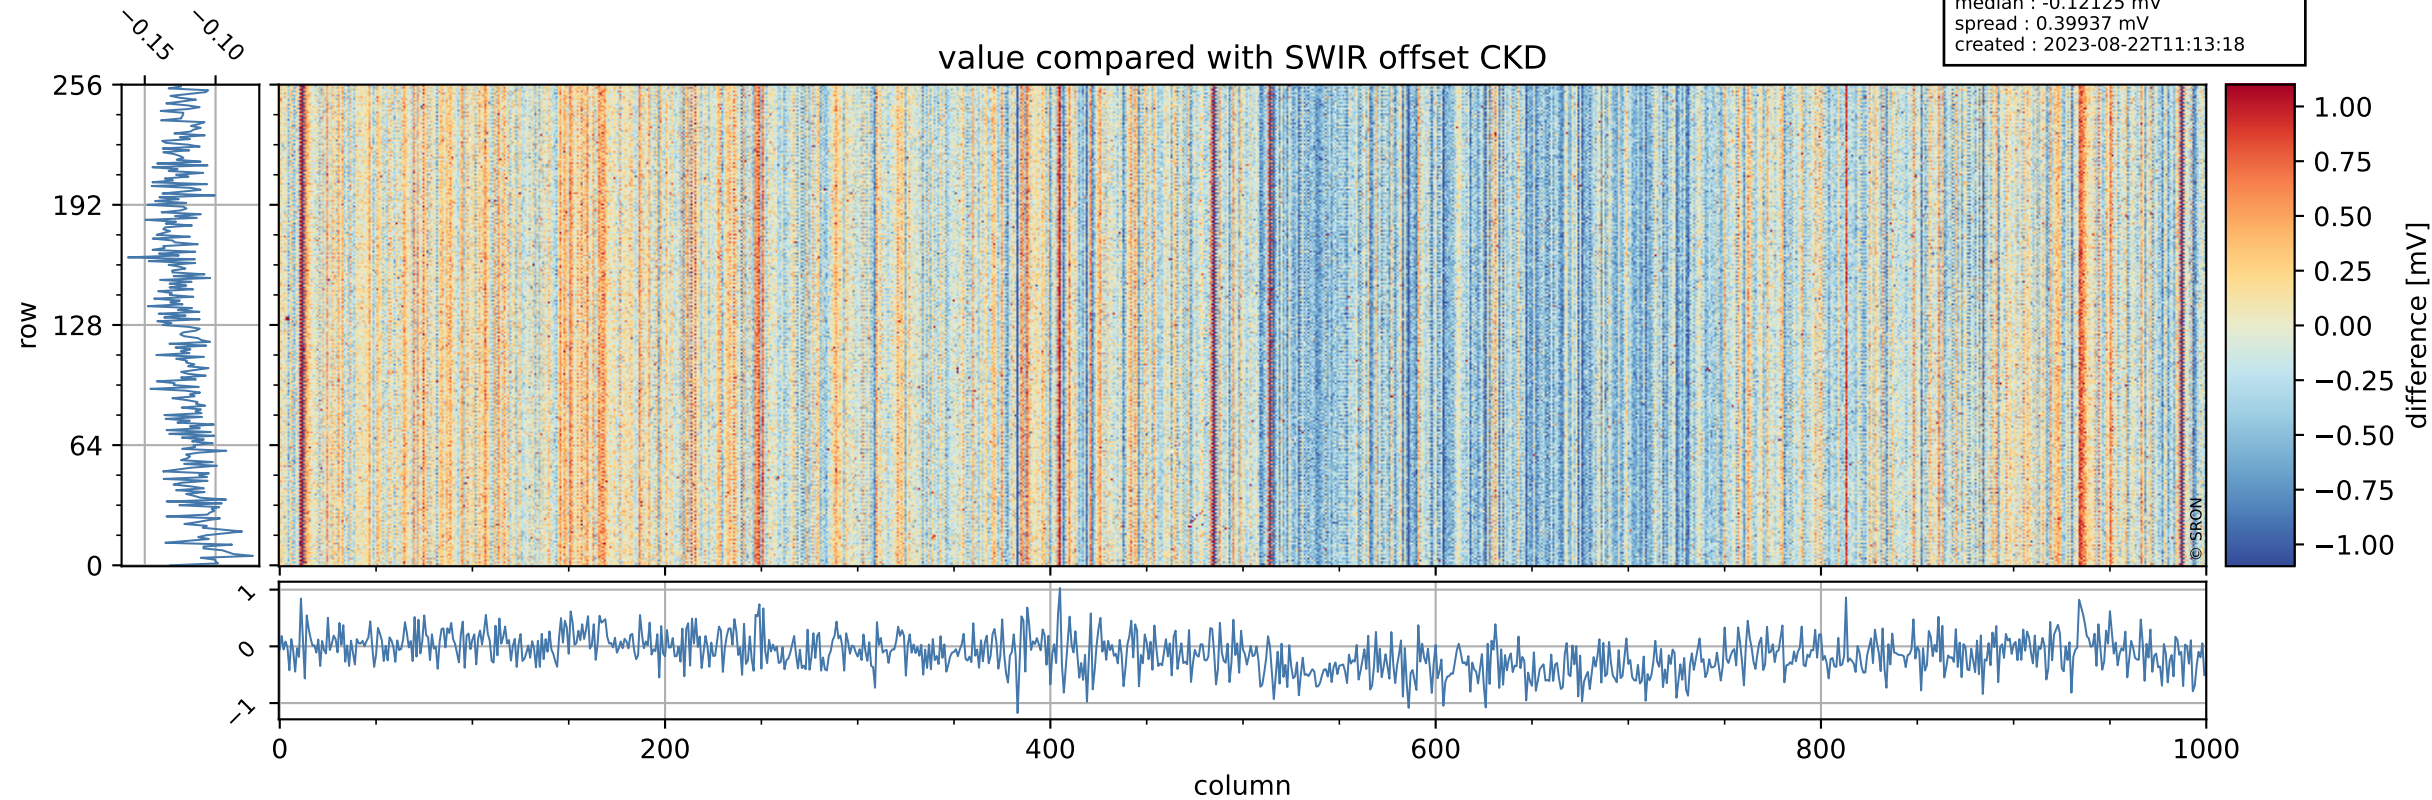

## value detector map

# Tropomi SWIR offset (beta nominal)

orbits : 19 in [21637, 21682]  
coverage : 2021-12-16 / 2021-12-19  
median : 28.393  $\mu\text{V}$   
spread : 14.44  $\mu\text{V}$   
created : 2023-08-22T11:13:17

# Tropomi SWIR offset (beta nominal)

orbits : 19 in [21637, 21682]  
coverage : 2021-12-16 / 2021-12-19  
median : -0.12125 mV  
spread : 0.39937 mV  
created : 2023-08-22T11:13:18

value compared with SWIR offset CKD

# Tropomi SWIR offset (beta nominal) ground-tracks of Sentinel-5P

orbits : 19 in [21637, 21682]  
coverage : 2021-12-16 / 2021-12-19  
created : 2023-08-22T11:13:18