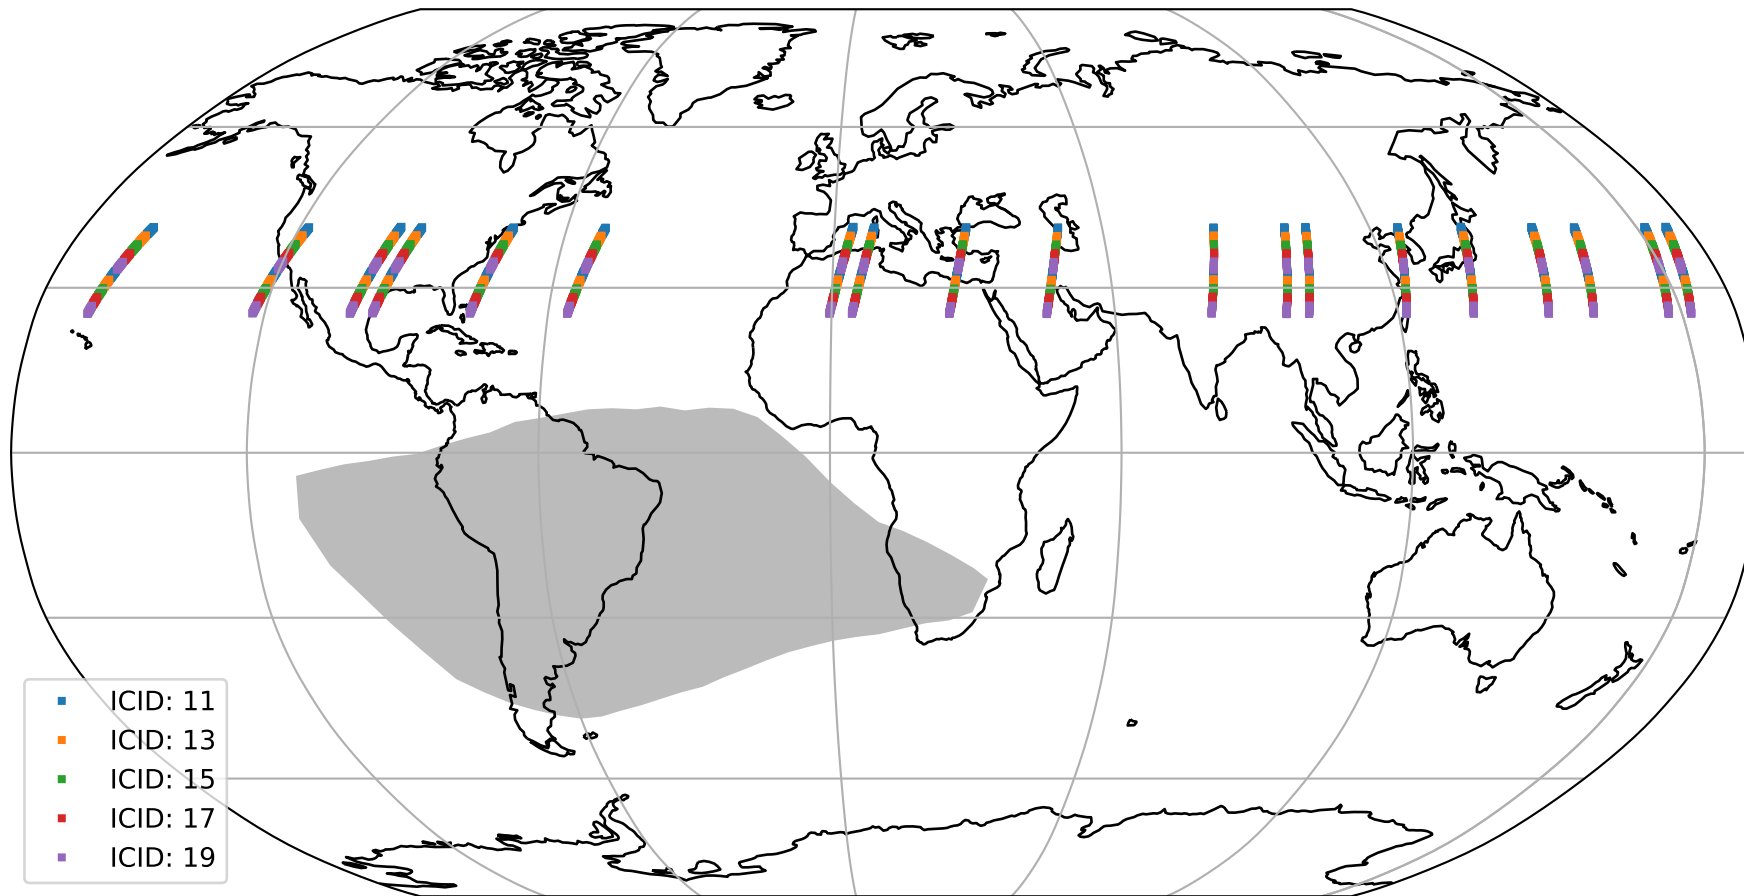

# Tropomi SWIR offset (beta nominal)

orbits : 19 in [21637, 21682]  
coverage : 2021-12-16 / 2021-12-19  
median : 28.393  $\mu\text{V}$   
spread : 14.44  $\mu\text{V}$   
created : 2023-08-22T11:13:17

# Tropomi SWIR offset (beta nominal)

orbits : 19 in [21637, 21682]  
coverage : 2021-12-16 / 2021-12-19  
median : -0.12125 mV  
spread : 0.39937 mV  
created : 2023-08-22T11:13:18

value compared with SWIR offset CKD

# Tropomi SWIR offset (beta nominal) ground-tracks of Sentinel-5P

orbits : 19 in [21637, 21682]  
coverage : 2021-12-16 / 2021-12-19  
created : 2023-08-22T11:13:18

# Tropomi SWIR offset (beta nominal)

orbits : [1867, 21682]  
coverage : 2018-02-20 / 2021-12-19  
created : 2023-08-22T11:13:18