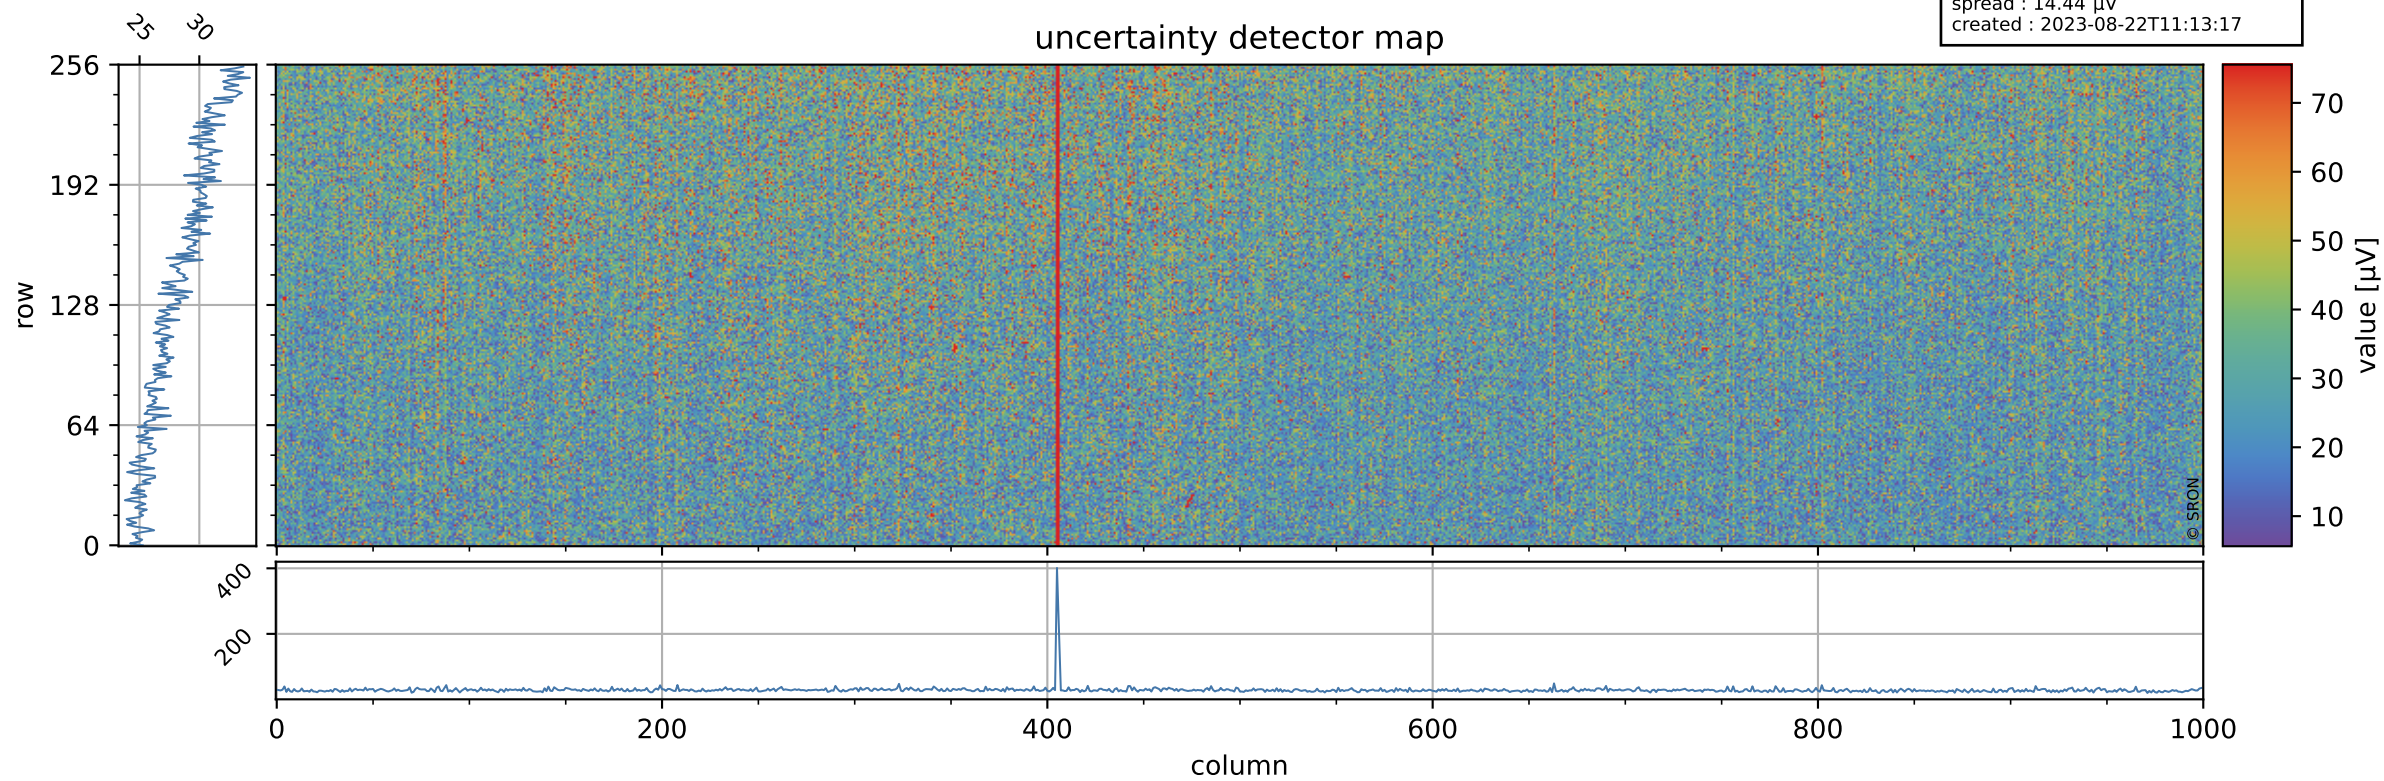

# Tropomi SWIR offset (beta nominal)

orbits : 19 in [21637, 21682]  
coverage : 2021-12-16 / 2021-12-19  
median : 0.52589 V  
spread : 0.035912 V  
created : 2023-08-22T11:13:17

## value detector map

# Tropomi SWIR offset (beta nominal)

orbits : 19 in [21637, 21682]  
coverage : 2021-12-16 / 2021-12-19  
median : 28.393  $\mu\text{V}$   
spread : 14.44  $\mu\text{V}$   
created : 2023-08-22T11:13:17

# Tropomi SWIR offset (beta nominal) ground-tracks of Sentinel-5P

orbits : 19 in [21637, 21682]  
coverage : 2021-12-16 / 2021-12-19  
created : 2023-08-22T11:13:18