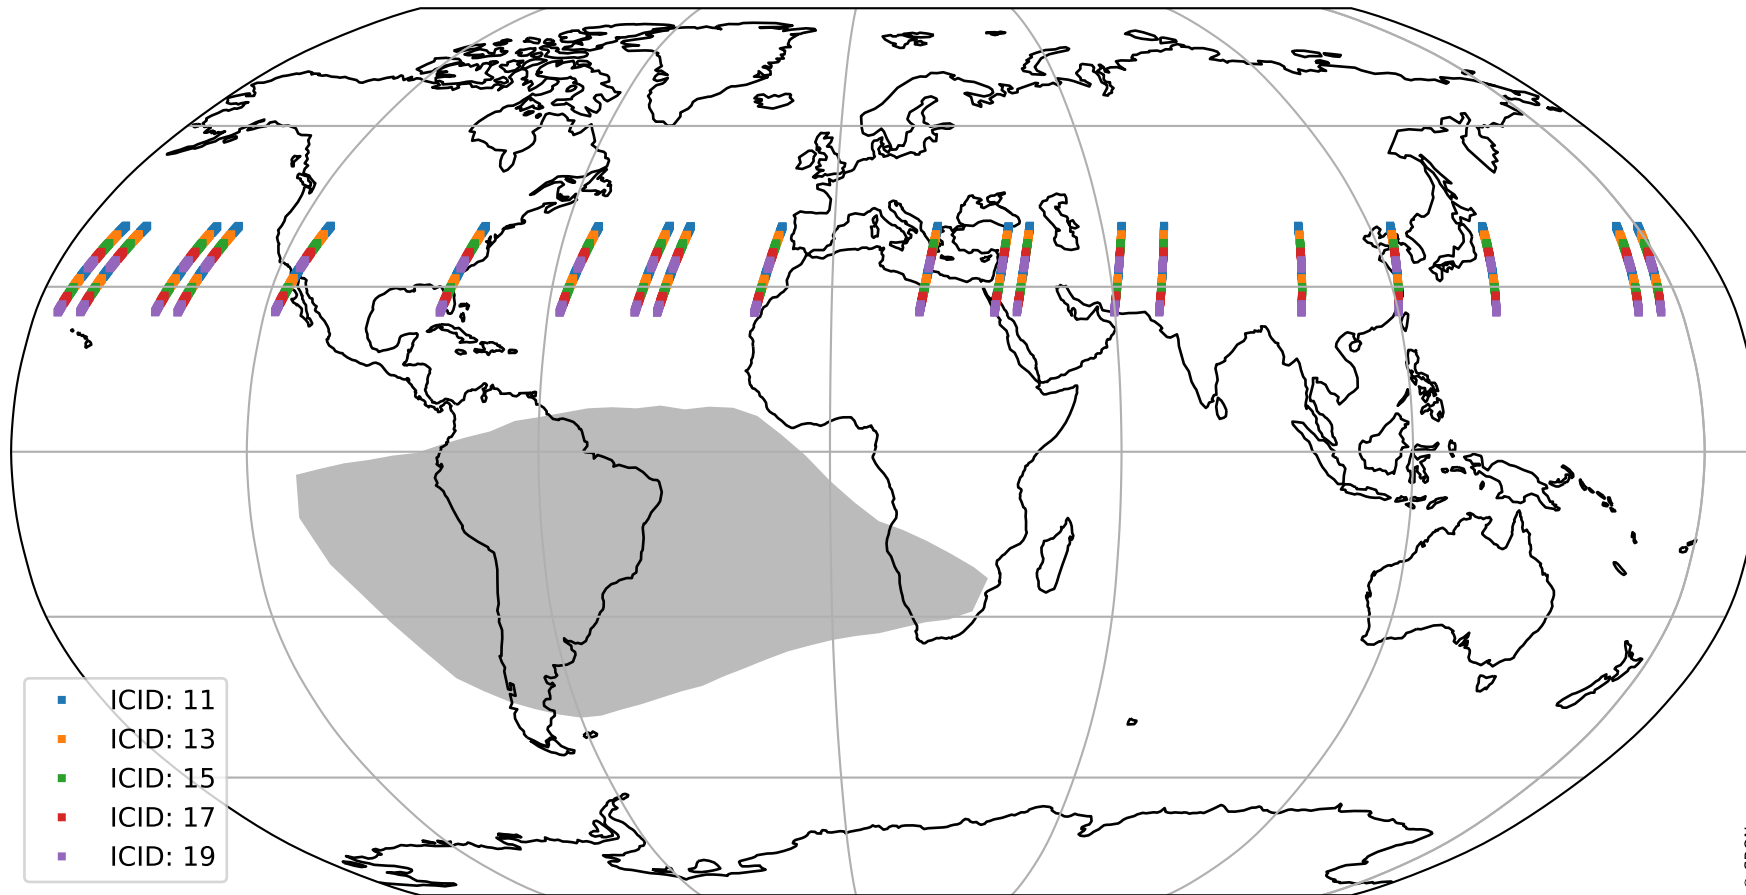

Tropomi SWIR offset (beta nominal)

orbits : 20 in [21682, 21727]
coverage : 2021-12-19 / 2021-12-22
median : 0.5259 V
spread : 0.035917 V
created : 2023-08-22T11:13:19

value detector map

Tropomi SWIR offset (beta nominal)

orbits : 20 in [21682, 21727]
coverage : 2021-12-19 / 2021-12-22
median : 28.532 μV
spread : 14.555 μV
created : 2023-08-22T11:13:19

Tropomi SWIR offset (beta nominal)

orbits : 20 in [21682, 21727]
coverage : 2021-12-19 / 2021-12-22
median : -0.11754 mV
spread : 0.40282 mV
created : 2023-08-22T11:13:20

value compared with SWIR offset CKD

Tropomi SWIR offset (beta nominal) ground-tracks of Sentinel-5P

orbits : 20 in [21682, 21727]
coverage : 2021-12-19 / 2021-12-22
created : 2023-08-22T11:13:20

Tropomi SWIR offset (beta nominal)

orbits : [1867, 21727]
coverage : 2018-02-20 / 2021-12-22
created : 2023-08-22T11:13:20

trend of detector median & temperatures