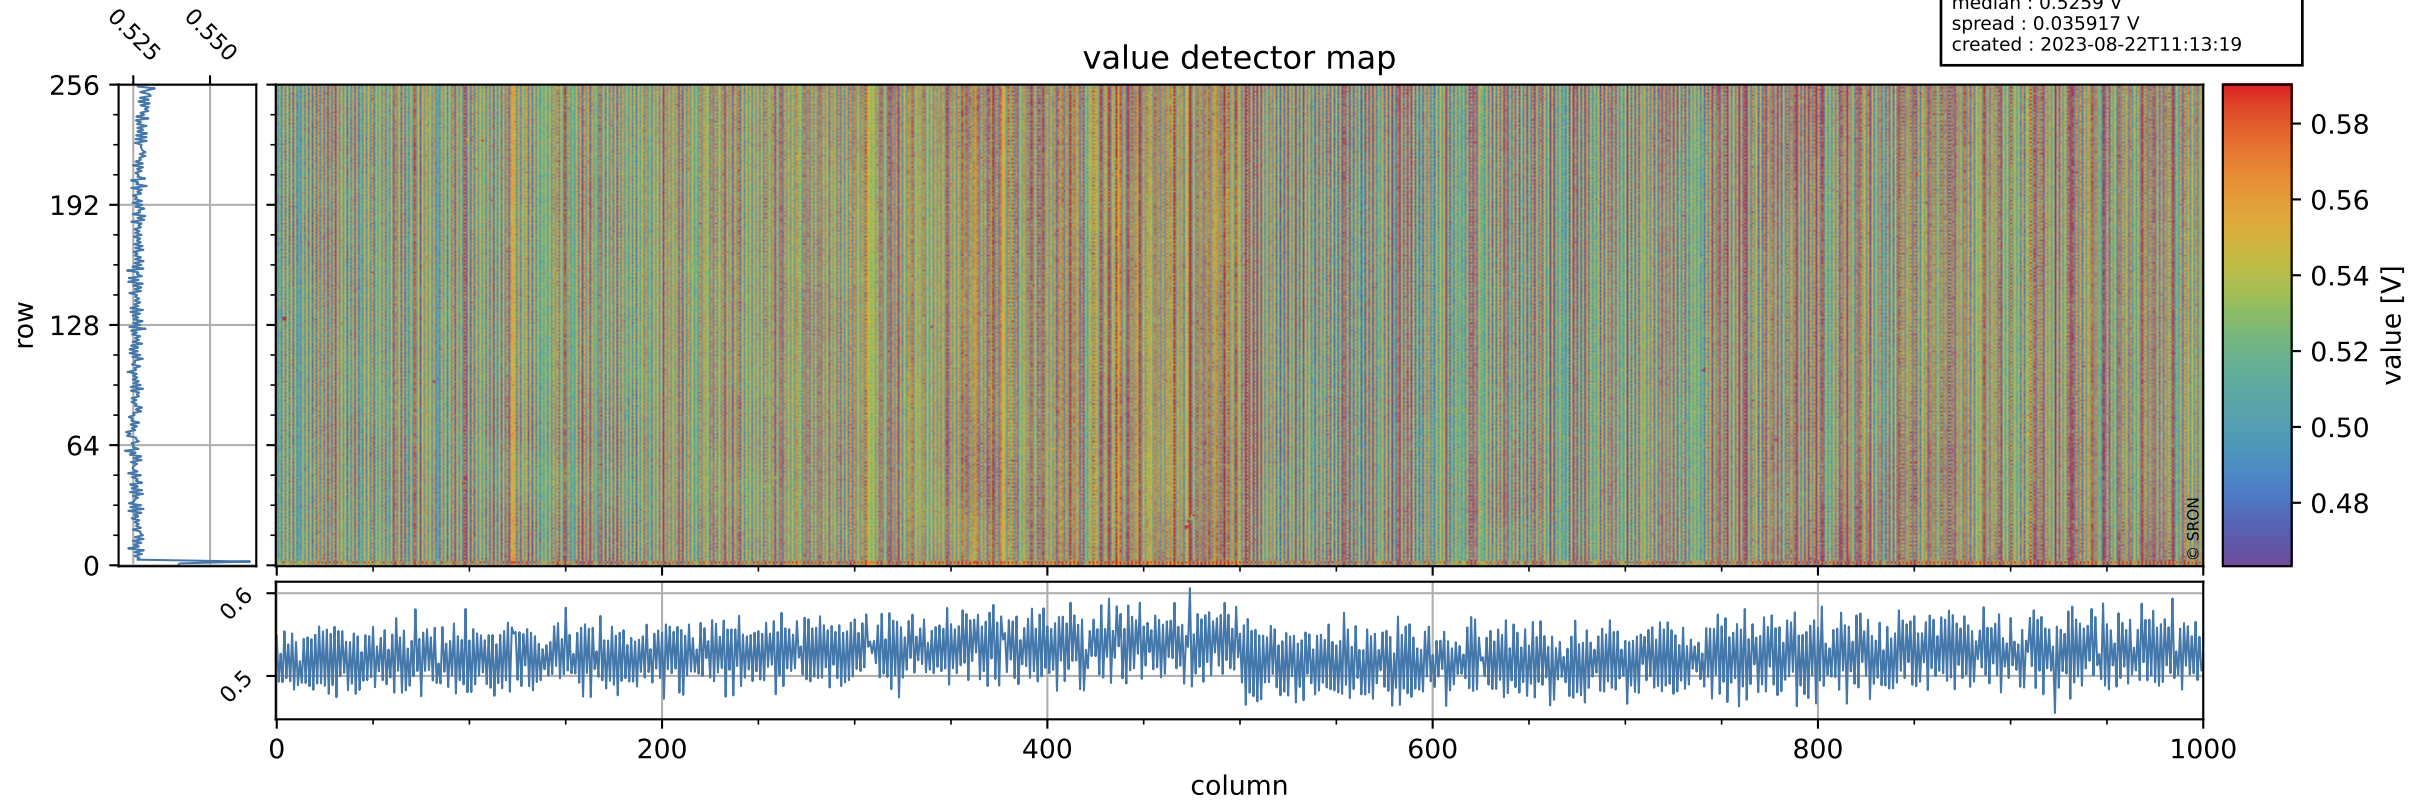

Tropomi SWIR offset (beta nominal)

orbits : 20 in [21682, 21727]
coverage : 2021-12-19 / 2021-12-22
median : 0.5259 V
spread : 0.035917 V
created : 2023-08-22T11:13:19

value detector map

Tropomi SWIR offset (beta nominal)

orbits : 20 in [21682, 21727]
coverage : 2021-12-19 / 2021-12-22
median : 28.532 μV
spread : 14.555 μV
created : 2023-08-22T11:13:19

Tropomi SWIR offset (beta nominal)

orbits : 20 in [21682, 21727]
coverage : 2021-12-19 / 2021-12-22
median : -0.11754 mV
spread : 0.40282 mV
created : 2023-08-22T11:13:20

value compared with SWIR offset CKD

Tropomi SWIR offset (beta nominal) ground-tracks of Sentinel-5P

orbits : 20 in [21682, 21727]
coverage : 2021-12-19 / 2021-12-22
created : 2023-08-22T11:13:20

Tropomi SWIR offset (beta nominal)

orbits : [1867, 21727]
coverage : 2018-02-20 / 2021-12-22
created : 2023-08-22T11:13:20

trend of detector median & temperatures