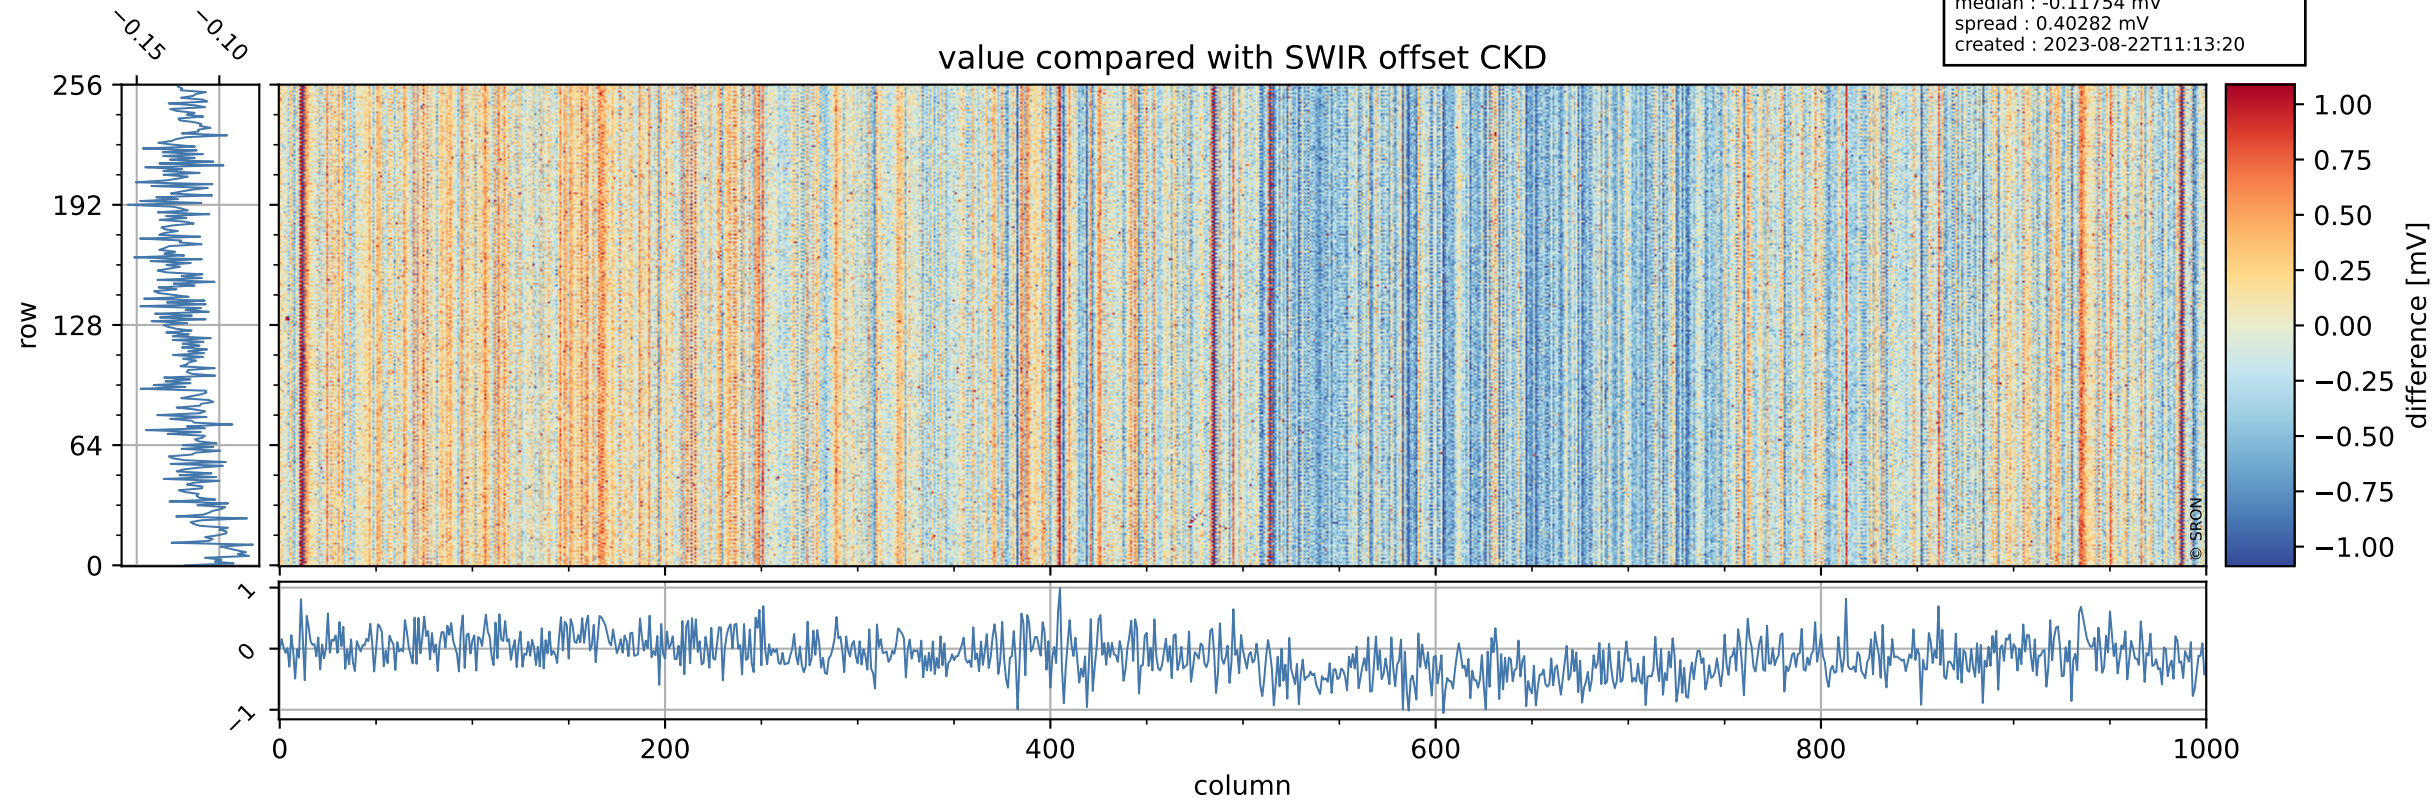

Tropomi SWIR offset (beta nominal)

orbits : 20 in [21682, 21727]
coverage : 2021-12-19 / 2021-12-22
median : 0.5259 V
spread : 0.035917 V
created : 2023-08-22T11:13:19

value detector map

Tropomi SWIR offset (beta nominal)

orbits : 20 in [21682, 21727]
coverage : 2021-12-19 / 2021-12-22
median : 28.532 μV
spread : 14.555 μV
created : 2023-08-22T11:13:19

Tropomi SWIR offset (beta nominal)

orbits : 20 in [21682, 21727]
coverage : 2021-12-19 / 2021-12-22
median : -0.11754 mV
spread : 0.40282 mV
created : 2023-08-22T11:13:20

value compared with SWIR offset CKD

Tropomi SWIR offset (beta nominal) ground-tracks of Sentinel-5P

orbits : 20 in [21682, 21727]
coverage : 2021-12-19 / 2021-12-22
created : 2023-08-22T11:13:20

Tropomi SWIR offset (beta nominal)

orbits : [1867, 21727]
coverage : 2018-02-20 / 2021-12-22
created : 2023-08-22T11:13:20

trend of detector median & temperatures