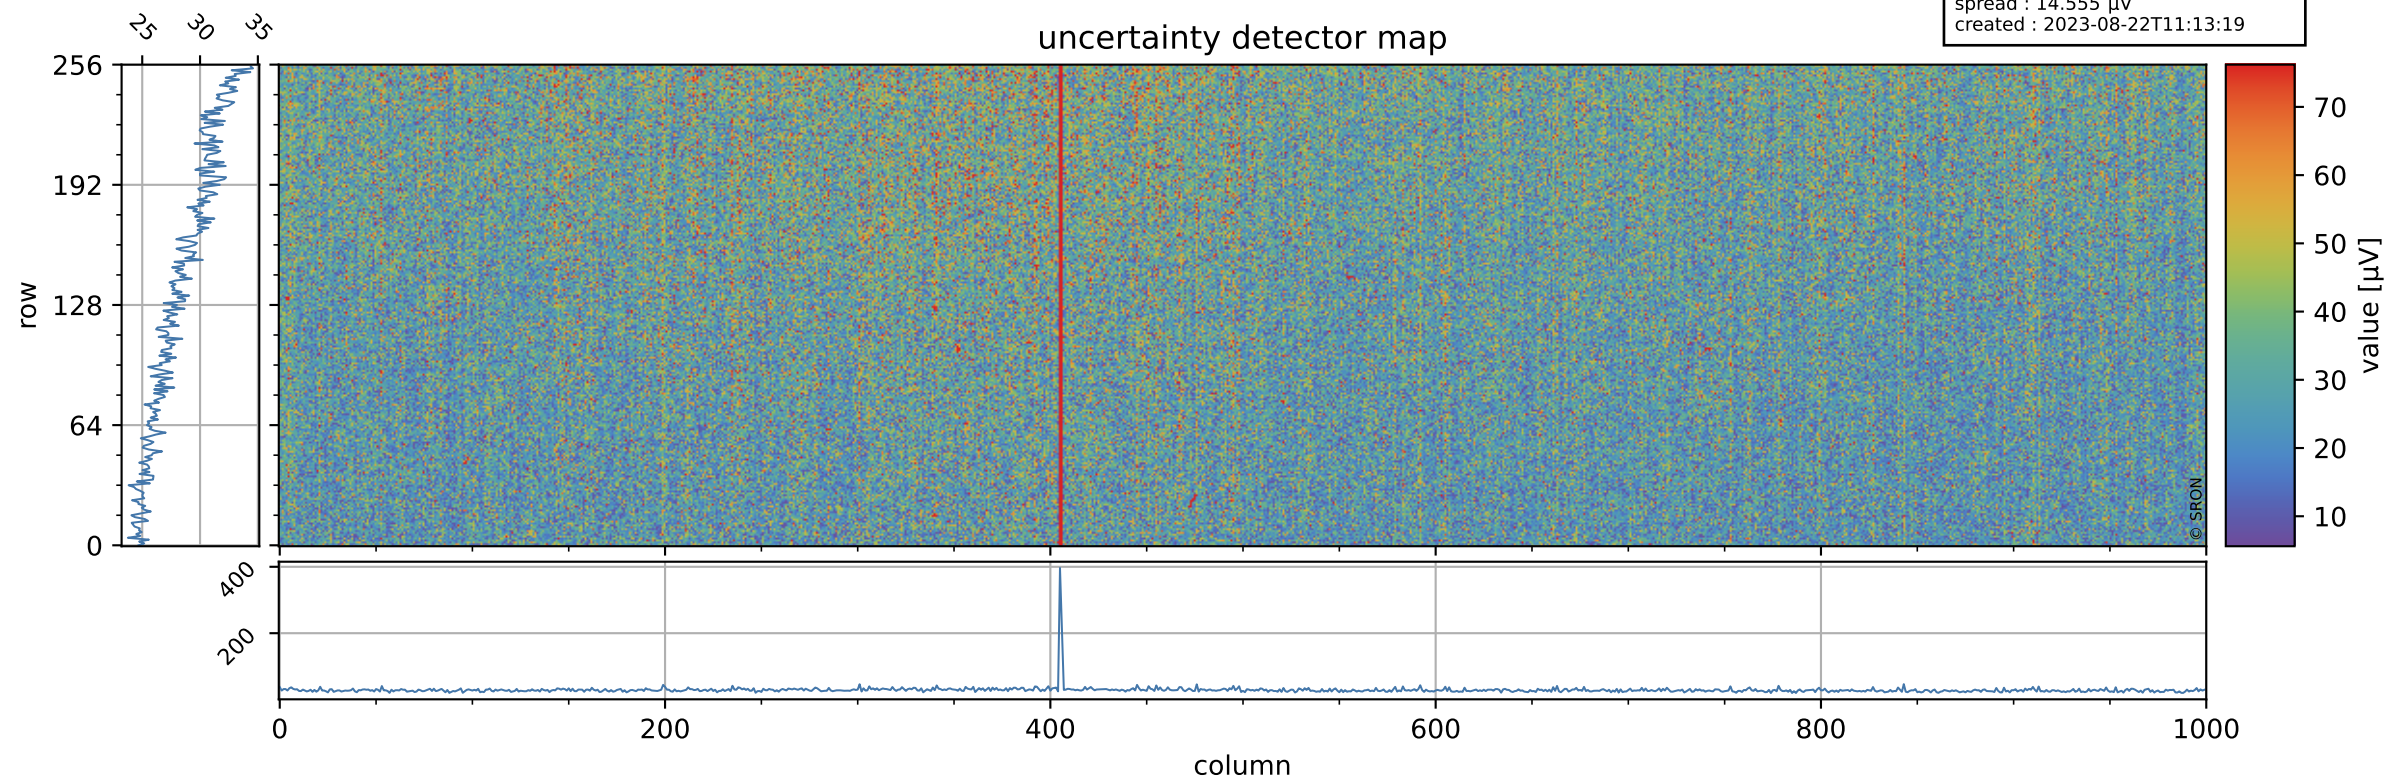

Tropomi SWIR offset (beta nominal)

orbits : 20 in [21682, 21727]
coverage : 2021-12-19 / 2021-12-22
median : 0.5259 V
spread : 0.035917 V
created : 2023-08-22T11:13:19

value detector map

Tropomi SWIR offset (beta nominal)

orbits : 20 in [21682, 21727]
coverage : 2021-12-19 / 2021-12-22
median : 28.532 μV
spread : 14.555 μV
created : 2023-08-22T11:13:19

Tropomi SWIR offset (beta nominal)

orbits : 20 in [21682, 21727]
coverage : 2021-12-19 / 2021-12-22
median : -0.11754 mV
spread : 0.40282 mV
created : 2023-08-22T11:13:20

value compared with SWIR offset CKD

Tropomi SWIR offset (beta nominal) ground-tracks of Sentinel-5P

orbits : 20 in [21682, 21727]
coverage : 2021-12-19 / 2021-12-22
created : 2023-08-22T11:13:20

Tropomi SWIR offset (beta nominal)

orbits : [1867, 21727]
coverage : 2018-02-20 / 2021-12-22
created : 2023-08-22T11:13:20

trend of detector median & temperatures