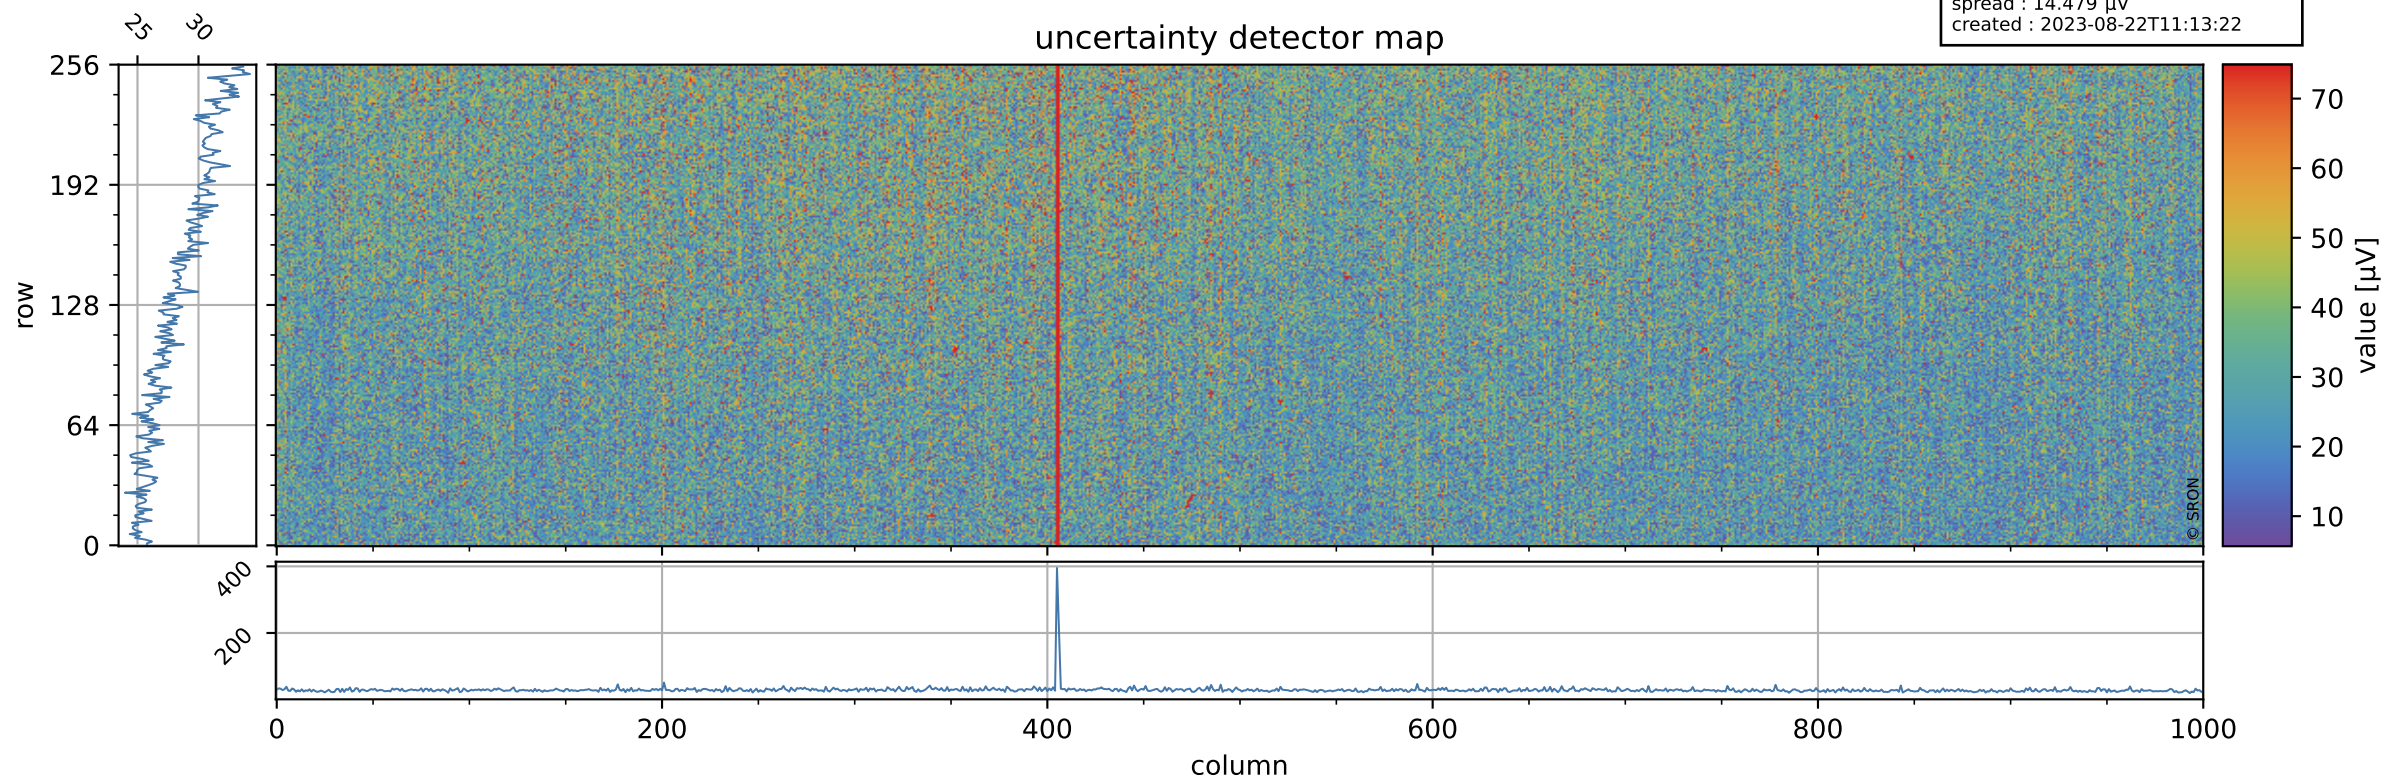

Tropomi SWIR offset (beta nominal)

orbits : 18 in [21727, 21772]
coverage : 2021-12-23 / 2021-12-26
median : 0.52589 V
spread : 0.035914 V
created : 2023-08-22T11:13:21

value detector map

Tropomi SWIR offset (beta nominal)

orbits : 18 in [21727, 21772]
coverage : 2021-12-23 / 2021-12-26
median : 28.614 μV
spread : 14.479 μV
created : 2023-08-22T11:13:22

Tropomi SWIR offset (beta nominal)

orbits : 18 in [21727, 21772]
coverage : 2021-12-23 / 2021-12-26
median : -0.12159 mV
spread : 0.39752 mV
created : 2023-08-22T11:13:22

value compared with SWIR offset CKD

Tropomi SWIR offset (beta nominal) ground-tracks of Sentinel-5P

orbits : 18 in [21727, 21772]
coverage : 2021-12-23 / 2021-12-26
created : 2023-08-22T11:13:22

Tropomi SWIR offset (beta nominal)

orbits : [1867, 21772]
coverage : 2018-02-20 / 2021-12-26
created : 2023-08-22T11:13:23

trend of detector median & temperatures