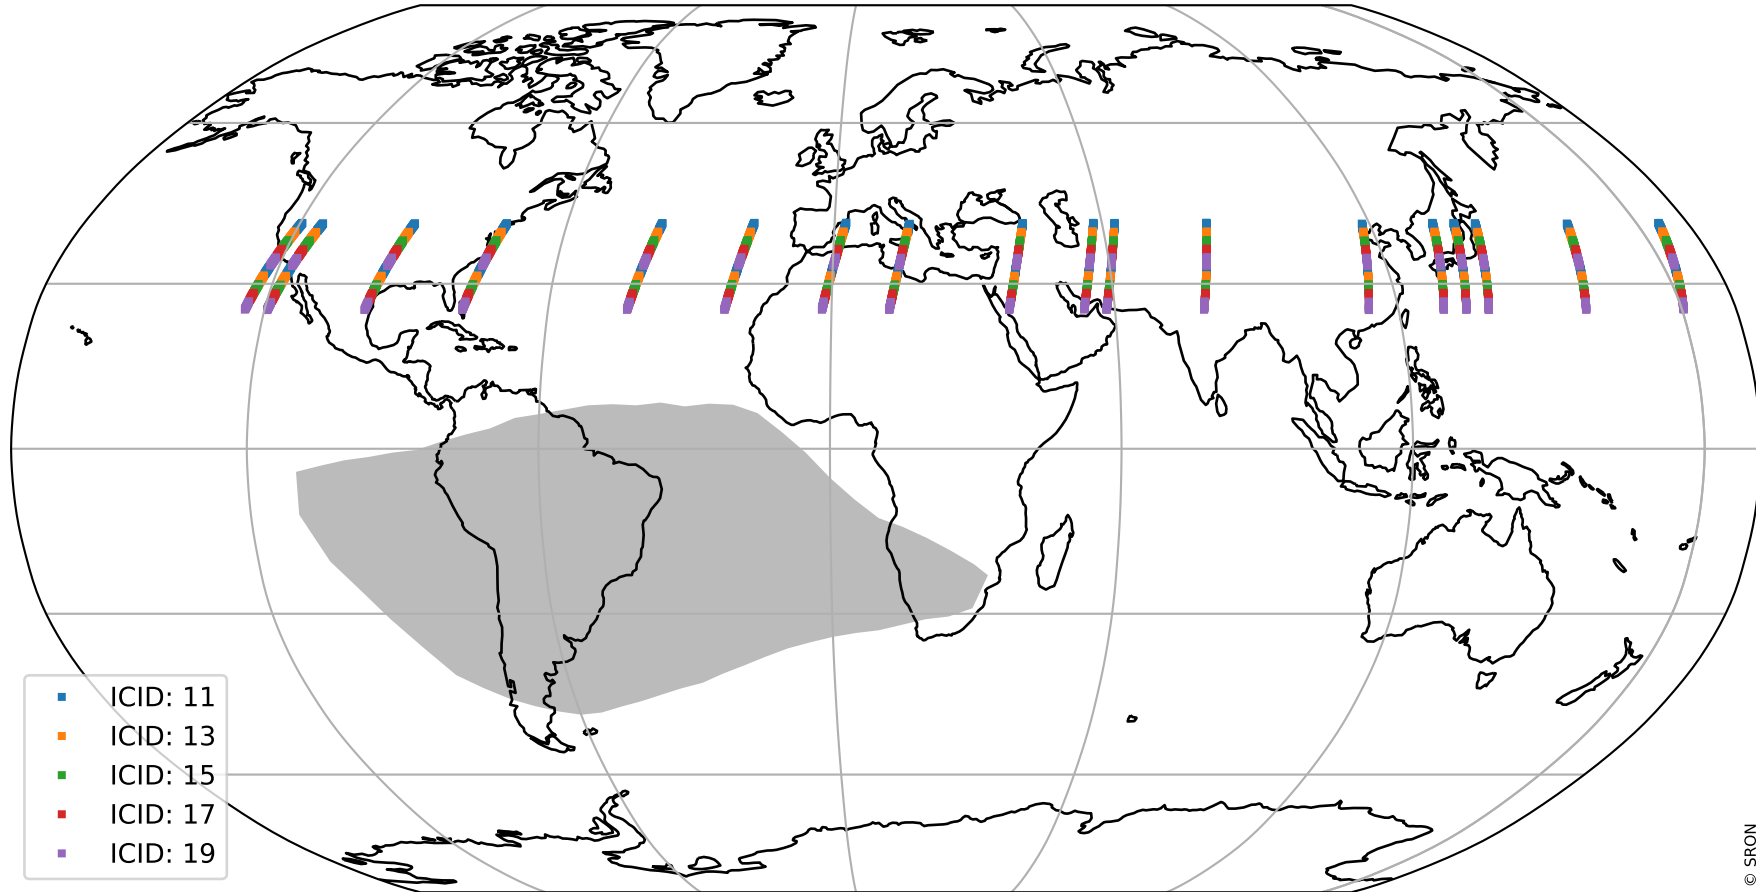

Tropomi SWIR offset (beta nominal)

orbits : 18 in [21727, 21772]
coverage : 2021-12-23 / 2021-12-26
median : 0.52589 V
spread : 0.035914 V
created : 2023-08-22T11:13:21

value detector map

Tropomi SWIR offset (beta nominal)

orbits : 18 in [21727, 21772]
coverage : 2021-12-23 / 2021-12-26
median : 28.614 μV
spread : 14.479 μV
created : 2023-08-22T11:13:22

Tropomi SWIR offset (beta nominal)

orbits : 18 in [21727, 21772]
coverage : 2021-12-23 / 2021-12-26
median : -0.12159 mV
spread : 0.39752 mV
created : 2023-08-22T11:13:22

value compared with SWIR offset CKD

Tropomi SWIR offset (beta nominal) ground-tracks of Sentinel-5P

orbits : 18 in [21727, 21772]
coverage : 2021-12-23 / 2021-12-26
created : 2023-08-22T11:13:22

Tropomi SWIR offset (beta nominal)

orbits : [1867, 21772]
coverage : 2018-02-20 / 2021-12-26
created : 2023-08-22T11:13:23

trend of detector median & temperatures