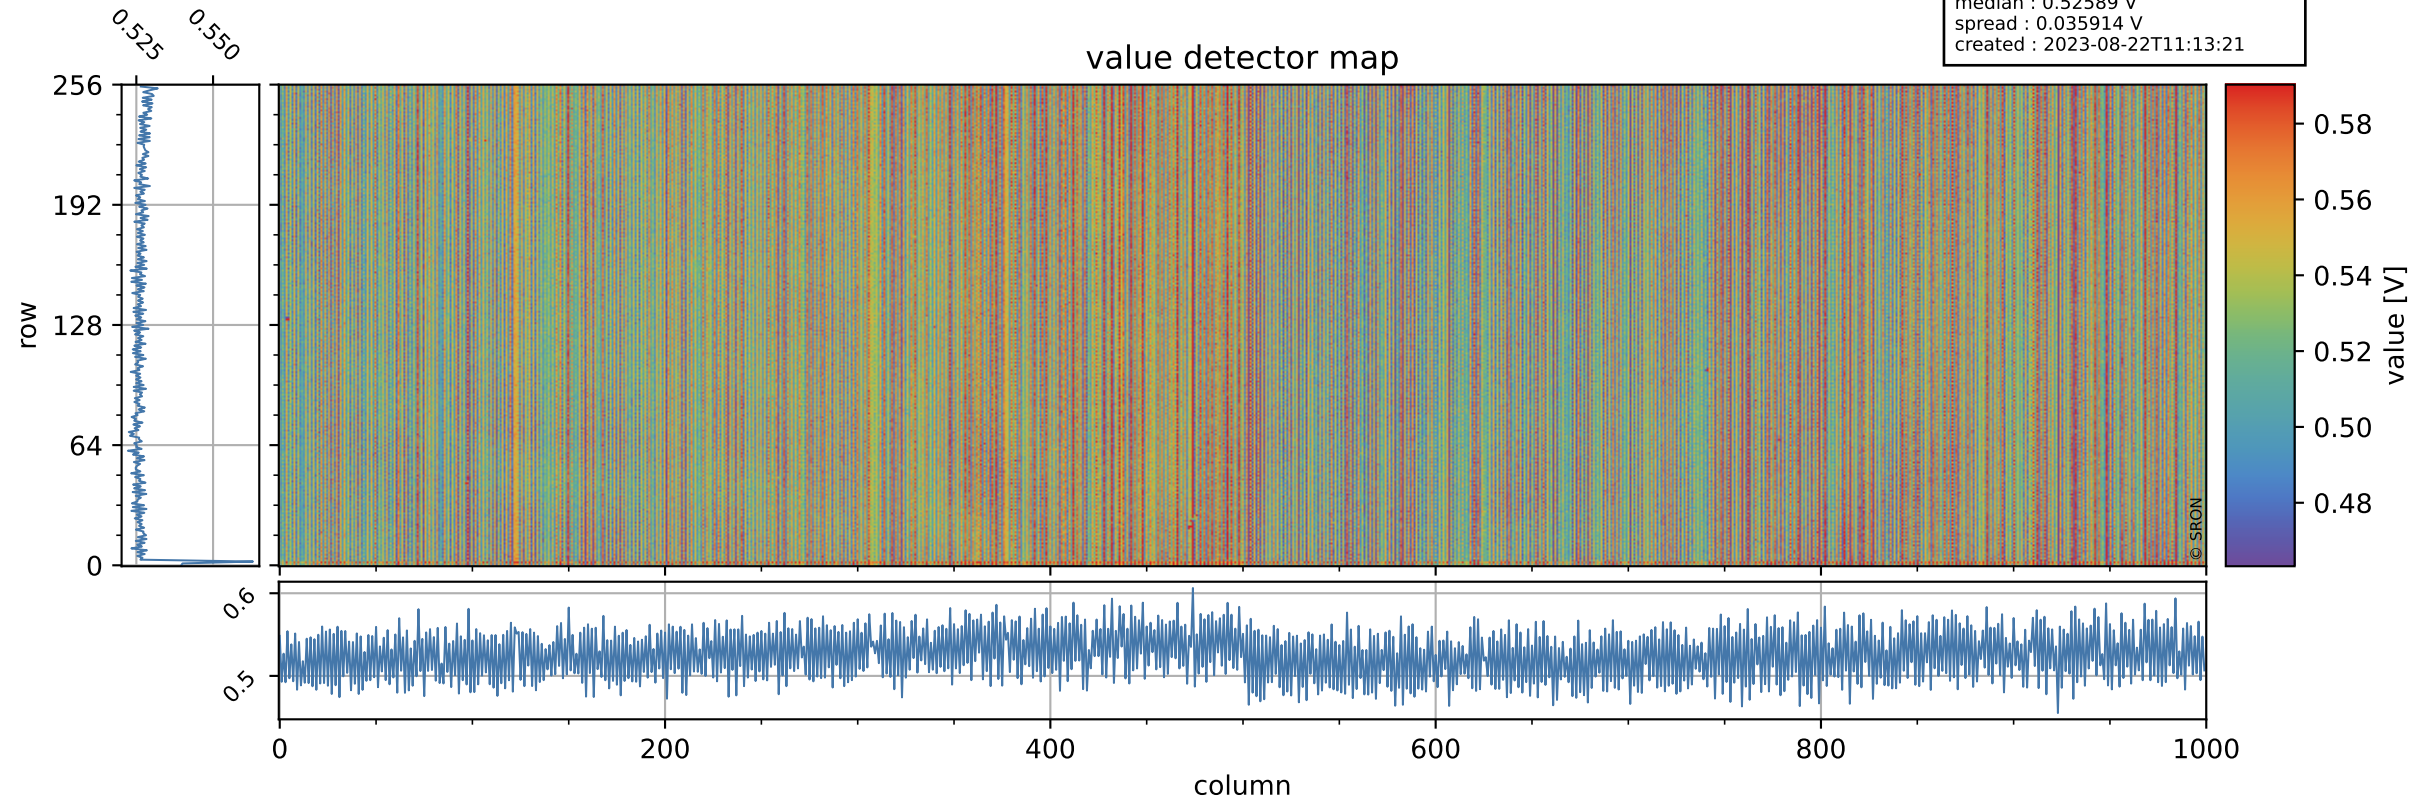

Tropomi SWIR offset (beta nominal)

orbits : 18 in [21727, 21772]
coverage : 2021-12-23 / 2021-12-26
median : 0.52589 V
spread : 0.035914 V
created : 2023-08-22T11:13:21

value detector map

Tropomi SWIR offset (beta nominal)

orbits : 18 in [21727, 21772]
coverage : 2021-12-23 / 2021-12-26
median : 28.614 μV
spread : 14.479 μV
created : 2023-08-22T11:13:22

Tropomi SWIR offset (beta nominal)

orbits : 18 in [21727, 21772]
coverage : 2021-12-23 / 2021-12-26
median : -0.12159 mV
spread : 0.39752 mV
created : 2023-08-22T11:13:22

value compared with SWIR offset CKD

Tropomi SWIR offset (beta nominal) ground-tracks of Sentinel-5P

orbits : 18 in [21727, 21772]
coverage : 2021-12-23 / 2021-12-26
created : 2023-08-22T11:13:22

Tropomi SWIR offset (beta nominal)

orbits : [1867, 21772]
coverage : 2018-02-20 / 2021-12-26
created : 2023-08-22T11:13:23

trend of detector median & temperatures