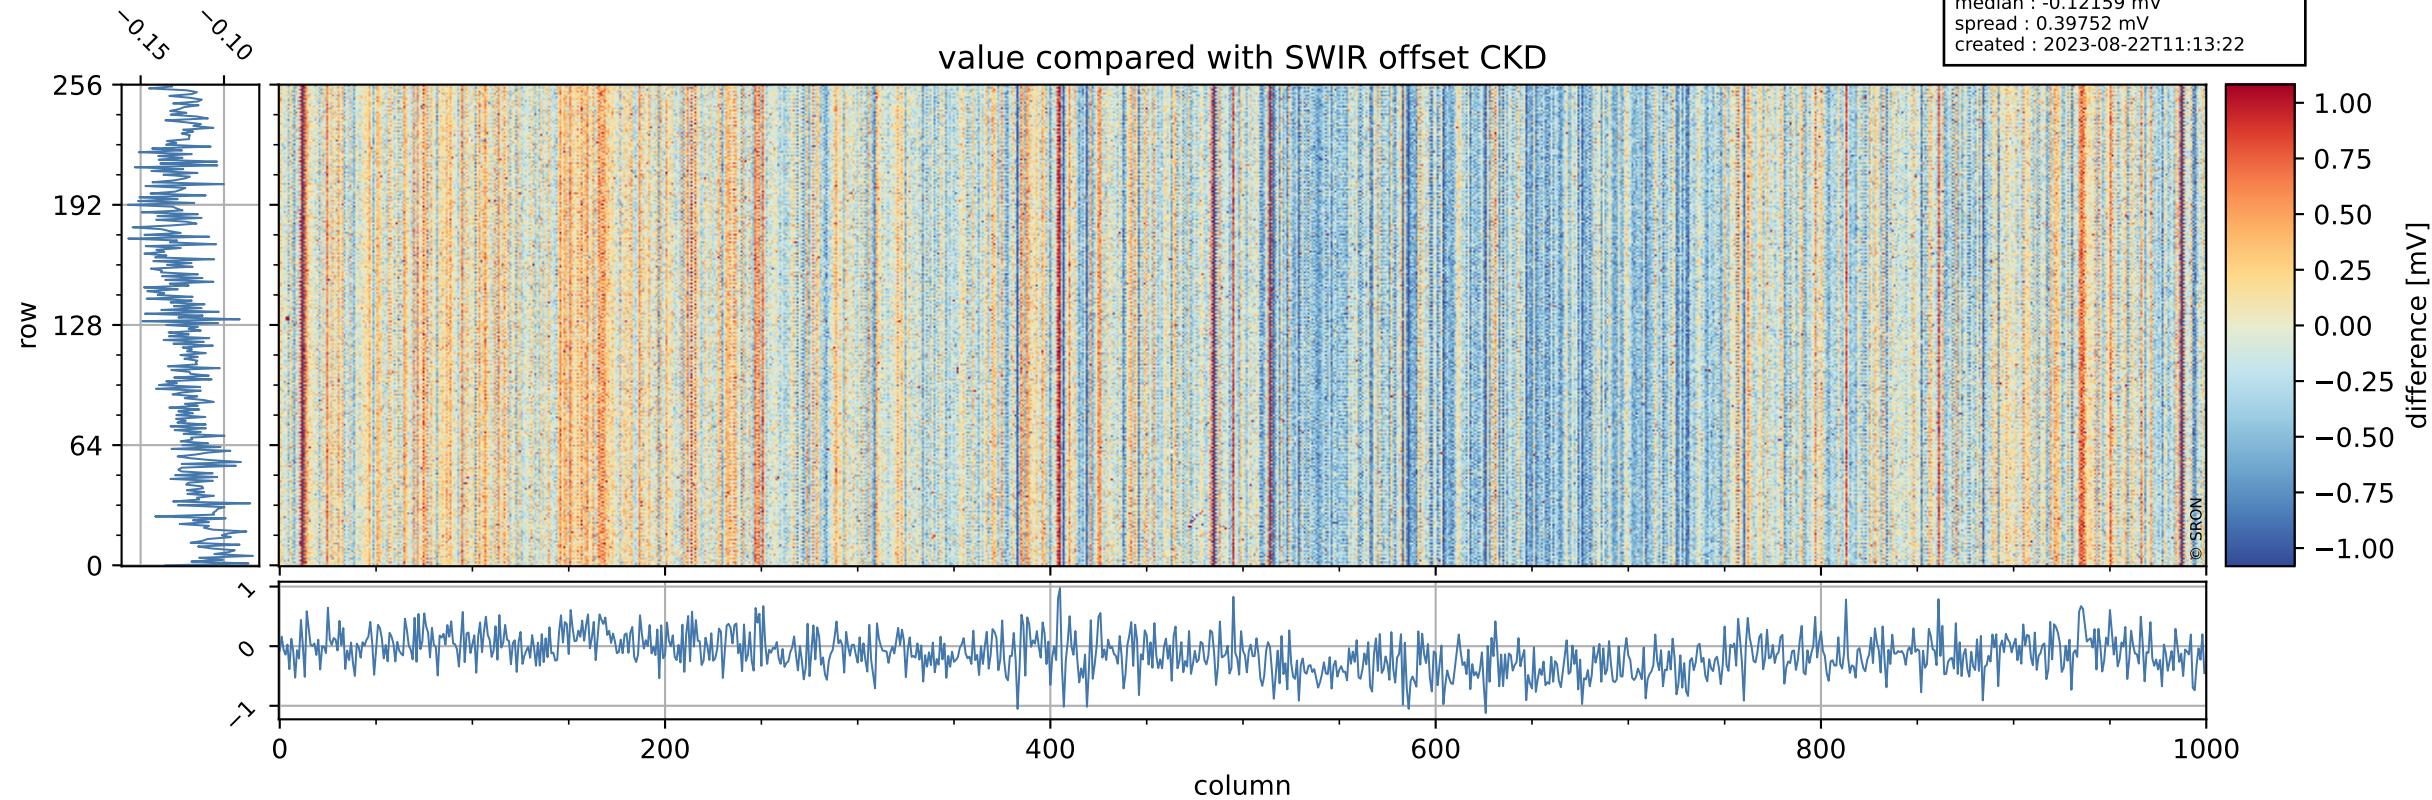

Tropomi SWIR offset (beta nominal)

orbits : 18 in [21727, 21772]
coverage : 2021-12-23 / 2021-12-26
median : 0.52589 V
spread : 0.035914 V
created : 2023-08-22T11:13:21

value detector map

Tropomi SWIR offset (beta nominal)

orbits : 18 in [21727, 21772]
coverage : 2021-12-23 / 2021-12-26
median : 28.614 μV
spread : 14.479 μV
created : 2023-08-22T11:13:22

Tropomi SWIR offset (beta nominal)

orbits : 18 in [21727, 21772]
coverage : 2021-12-23 / 2021-12-26
median : -0.12159 mV
spread : 0.39752 mV
created : 2023-08-22T11:13:22

value compared with SWIR offset CKD

Tropomi SWIR offset (beta nominal) ground-tracks of Sentinel-5P

orbits : 18 in [21727, 21772]
coverage : 2021-12-23 / 2021-12-26
created : 2023-08-22T11:13:22

Tropomi SWIR offset (beta nominal)

orbits : [1867, 21772]
coverage : 2018-02-20 / 2021-12-26
created : 2023-08-22T11:13:23

trend of detector median & temperatures