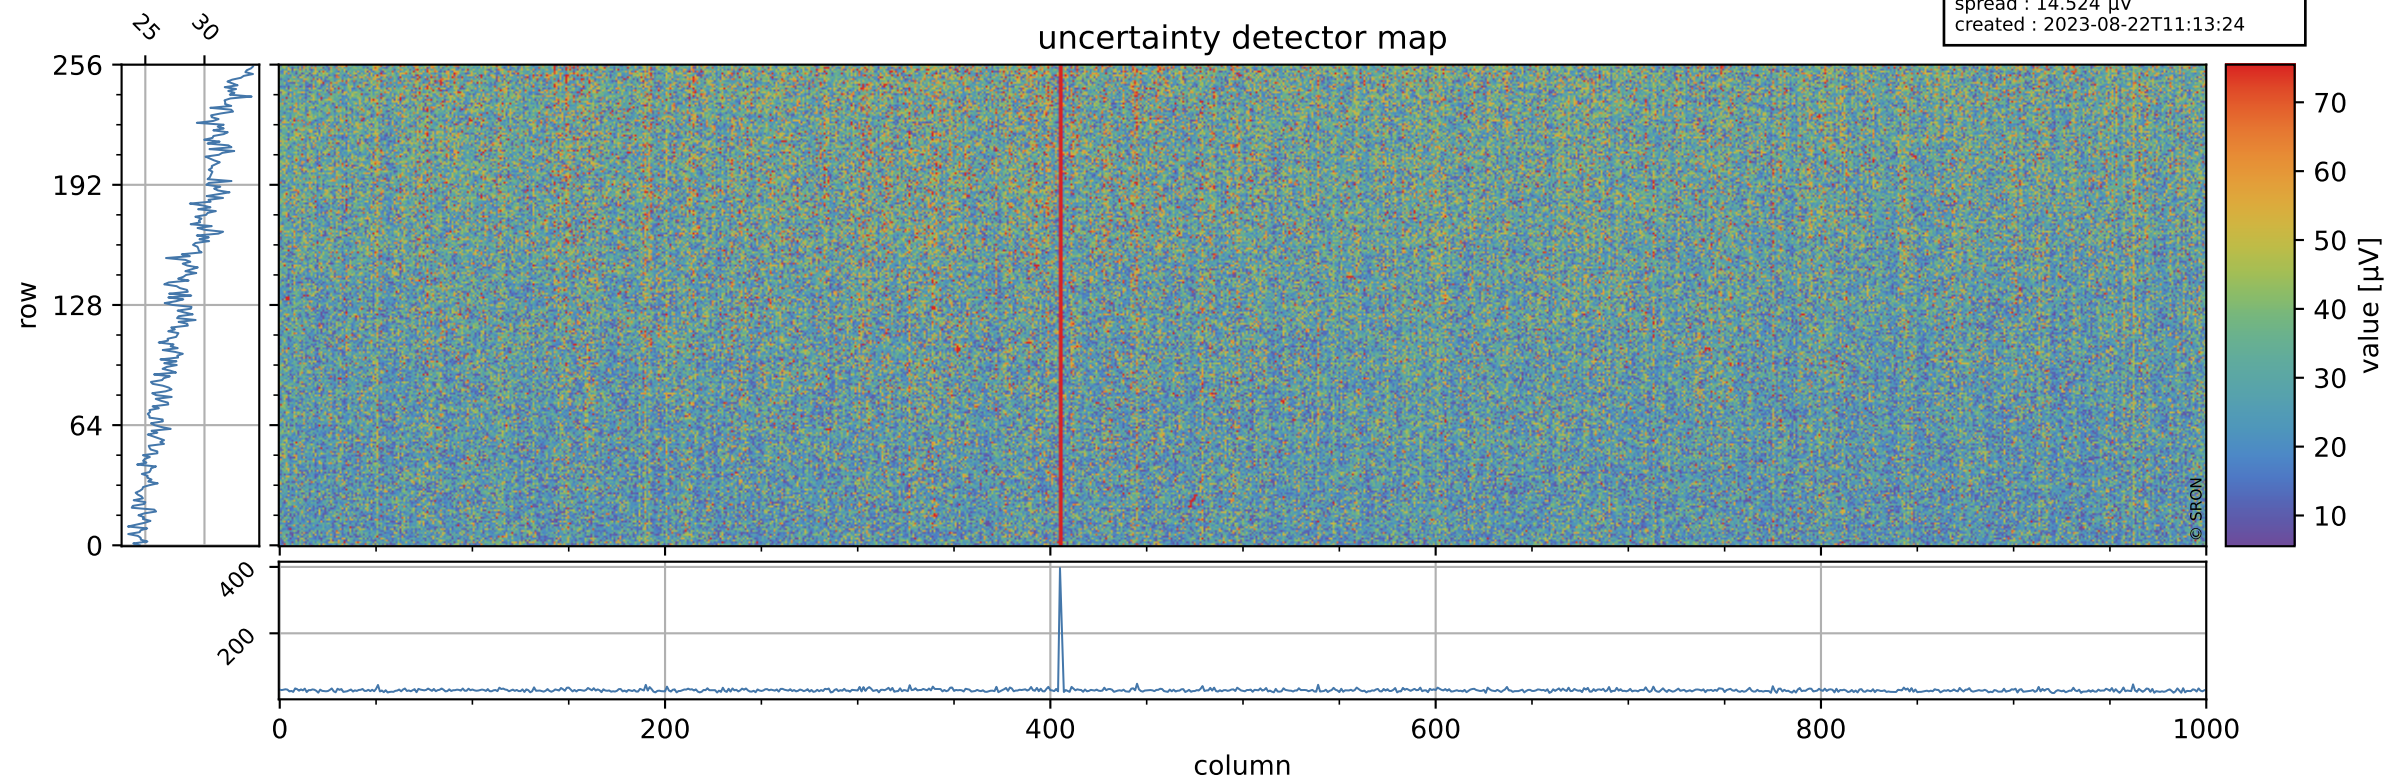

# Tropomi SWIR offset (beta nominal)

orbits : 20 in [21772, 21817]  
coverage : 2021-12-26 / 2021-12-29  
median : 0.5259 V  
spread : 0.035913 V  
created : 2023-08-22T11:13:24

## value detector map

# Tropomi SWIR offset (beta nominal)

orbits : 20 in [21772, 21817]  
coverage : 2021-12-26 / 2021-12-29  
median : 28.545  $\mu\text{V}$   
spread : 14.524  $\mu\text{V}$   
created : 2023-08-22T11:13:24

# Tropomi SWIR offset (beta nominal) ground-tracks of Sentinel-5P

orbits : 20 in [21772, 21817]  
coverage : 2021-12-26 / 2021-12-29  
created : 2023-08-22T11:13:24