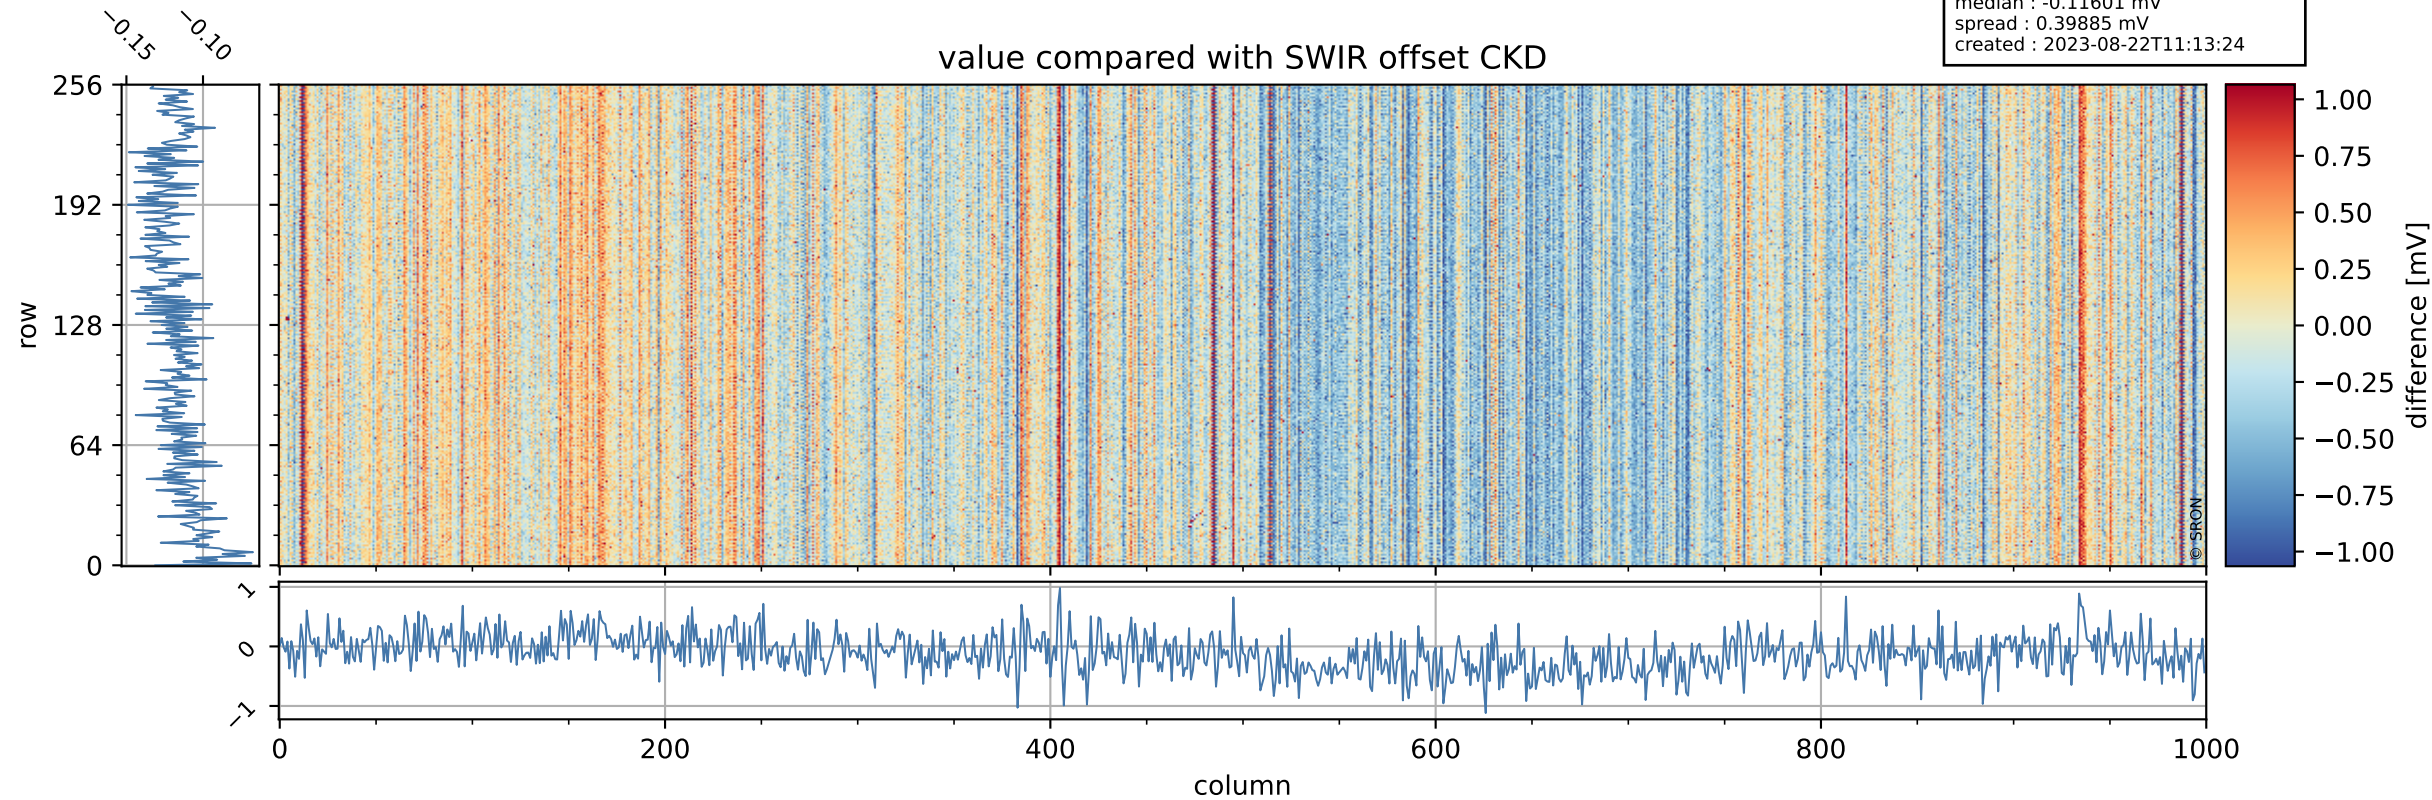

## value detector map

# Tropomi SWIR offset (beta nominal)

orbits : 20 in [21772, 21817]  
coverage : 2021-12-26 / 2021-12-29  
median : 28.545  $\mu\text{V}$   
spread : 14.524  $\mu\text{V}$   
created : 2023-08-22T11:13:24

# Tropomi SWIR offset (beta nominal)

orbits : 20 in [21772, 21817]  
coverage : 2021-12-26 / 2021-12-29  
median : -0.11601 mV  
spread : 0.39885 mV  
created : 2023-08-22T11:13:24

value compared with SWIR offset CKD

# Tropomi SWIR offset (beta nominal) ground-tracks of Sentinel-5P

orbits : 20 in [21772, 21817]  
coverage : 2021-12-26 / 2021-12-29  
created : 2023-08-22T11:13:24