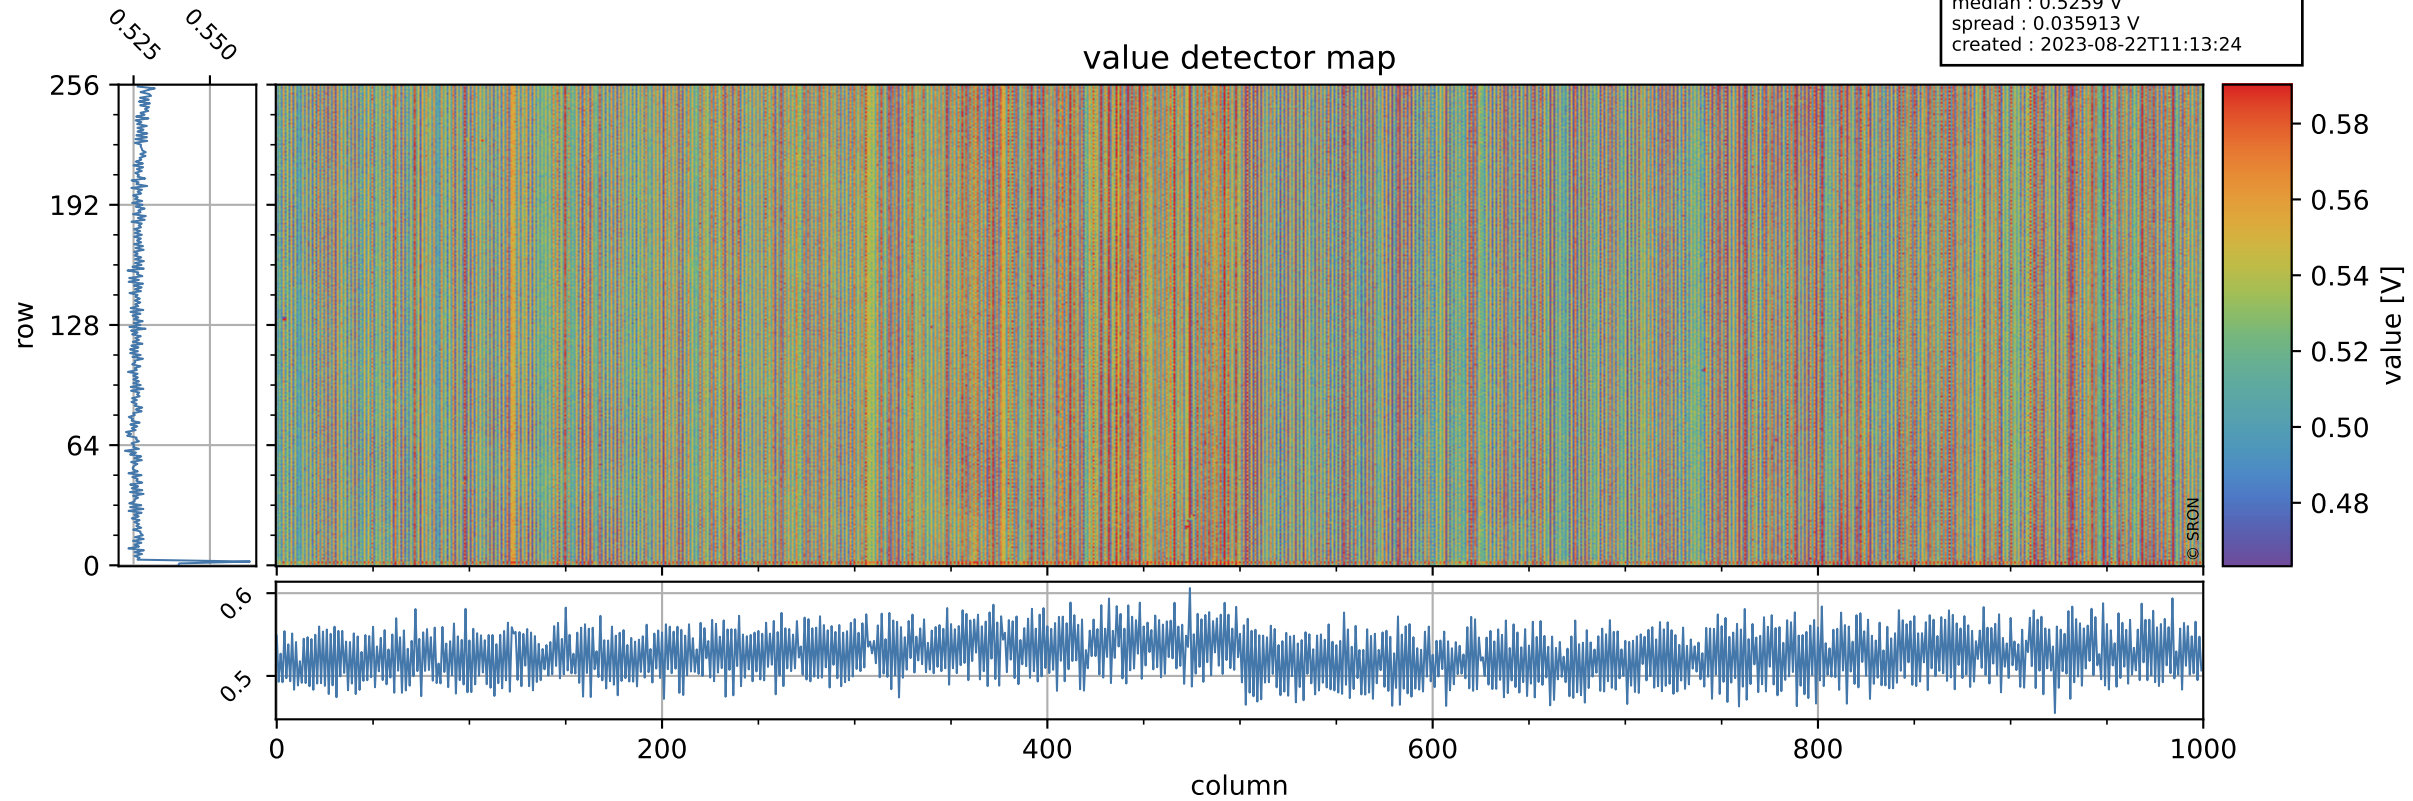

# Tropomi SWIR offset (beta nominal)

orbits : 20 in [21772, 21817]  
coverage : 2021-12-26 / 2021-12-29  
median : 0.5259 V  
spread : 0.035913 V  
created : 2023-08-22T11:13:24

## value detector map

# Tropomi SWIR offset (beta nominal)

orbits : 20 in [21772, 21817]  
coverage : 2021-12-26 / 2021-12-29  
median : 28.545  $\mu\text{V}$   
spread : 14.524  $\mu\text{V}$   
created : 2023-08-22T11:13:24

# Tropomi SWIR offset (beta nominal) ground-tracks of Sentinel-5P

orbits : 20 in [21772, 21817]  
coverage : 2021-12-26 / 2021-12-29  
created : 2023-08-22T11:13:24