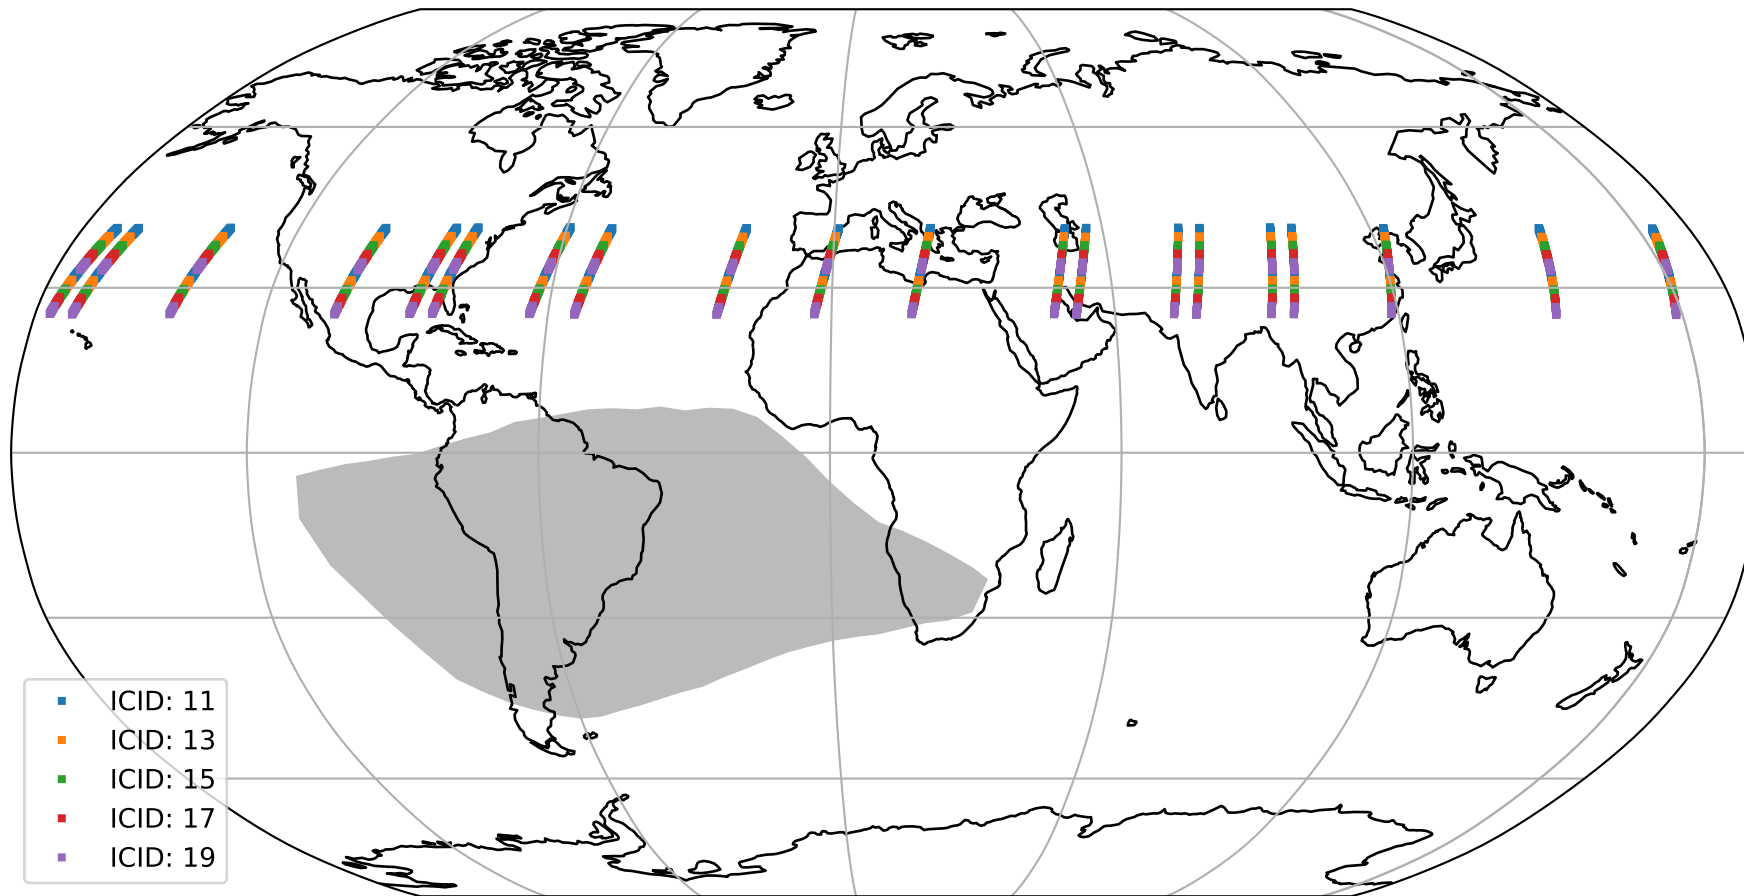

# Tropomi SWIR offset (beta nominal)

orbits : 20 in [21772, 21817]  
coverage : 2021-12-26 / 2021-12-29  
median : 28.545  $\mu\text{V}$   
spread : 14.524  $\mu\text{V}$   
created : 2023-08-22T11:13:24

# Tropomi SWIR offset (beta nominal)

orbits : 20 in [21772, 21817]  
coverage : 2021-12-26 / 2021-12-29  
median : -0.11601 mV  
spread : 0.39885 mV  
created : 2023-08-22T11:13:24

value compared with SWIR offset CKD

# Tropomi SWIR offset (beta nominal) ground-tracks of Sentinel-5P

orbits : 20 in [21772, 21817]  
coverage : 2021-12-26 / 2021-12-29  
created : 2023-08-22T11:13:24

# Tropomi SWIR offset (beta nominal)

orbits : [1867, 21817]  
coverage : 2018-02-20 / 2021-12-29  
created : 2023-08-22T11:13:25