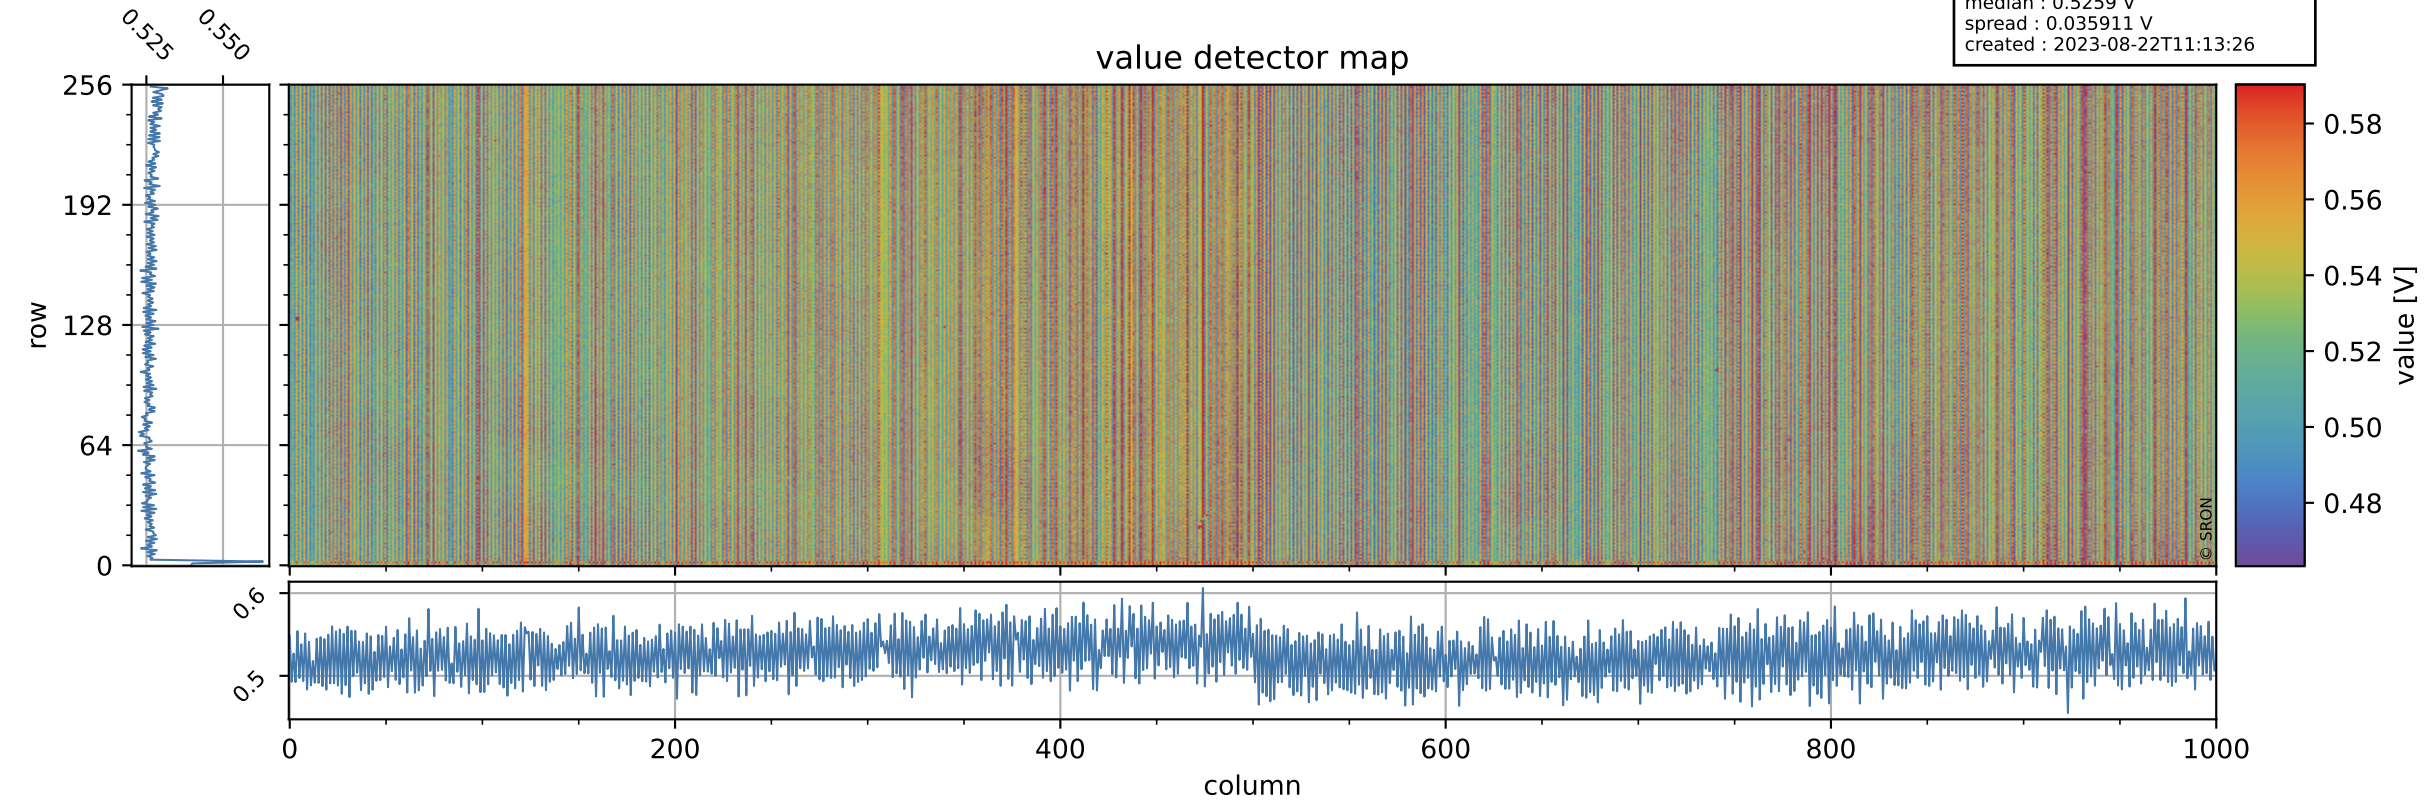

Tropomi SWIR offset (beta nominal)

orbits : 19 in [21817, 21862]
coverage : 2021-12-29 / 2022-01-01
median : 0.5259 V
spread : 0.035911 V
created : 2023-08-22T11:13:26

value detector map

Tropomi SWIR offset (beta nominal)

orbits : 19 in [21817, 21862]
coverage : 2021-12-29 / 2022-01-01
median : 28.034 μV
spread : 14.333 μV
created : 2023-08-22T11:13:26

Tropomi SWIR offset (beta nominal)

orbits : 19 in [21817, 21862]
coverage : 2021-12-29 / 2022-01-01
median : -0.11068 mV
spread : 0.40728 mV
created : 2023-08-22T11:13:26

value compared with SWIR offset CKD

Tropomi SWIR offset (beta nominal) ground-tracks of Sentinel-5P

orbits : 19 in [21817, 21862]
coverage : 2021-12-29 / 2022-01-01
created : 2023-08-22T11:13:27

Tropomi SWIR offset (beta nominal)

orbits : [1867, 21862]
coverage : 2018-02-20 / 2022-01-01
created : 2023-08-22T11:13:27

trend of detector median & temperatures