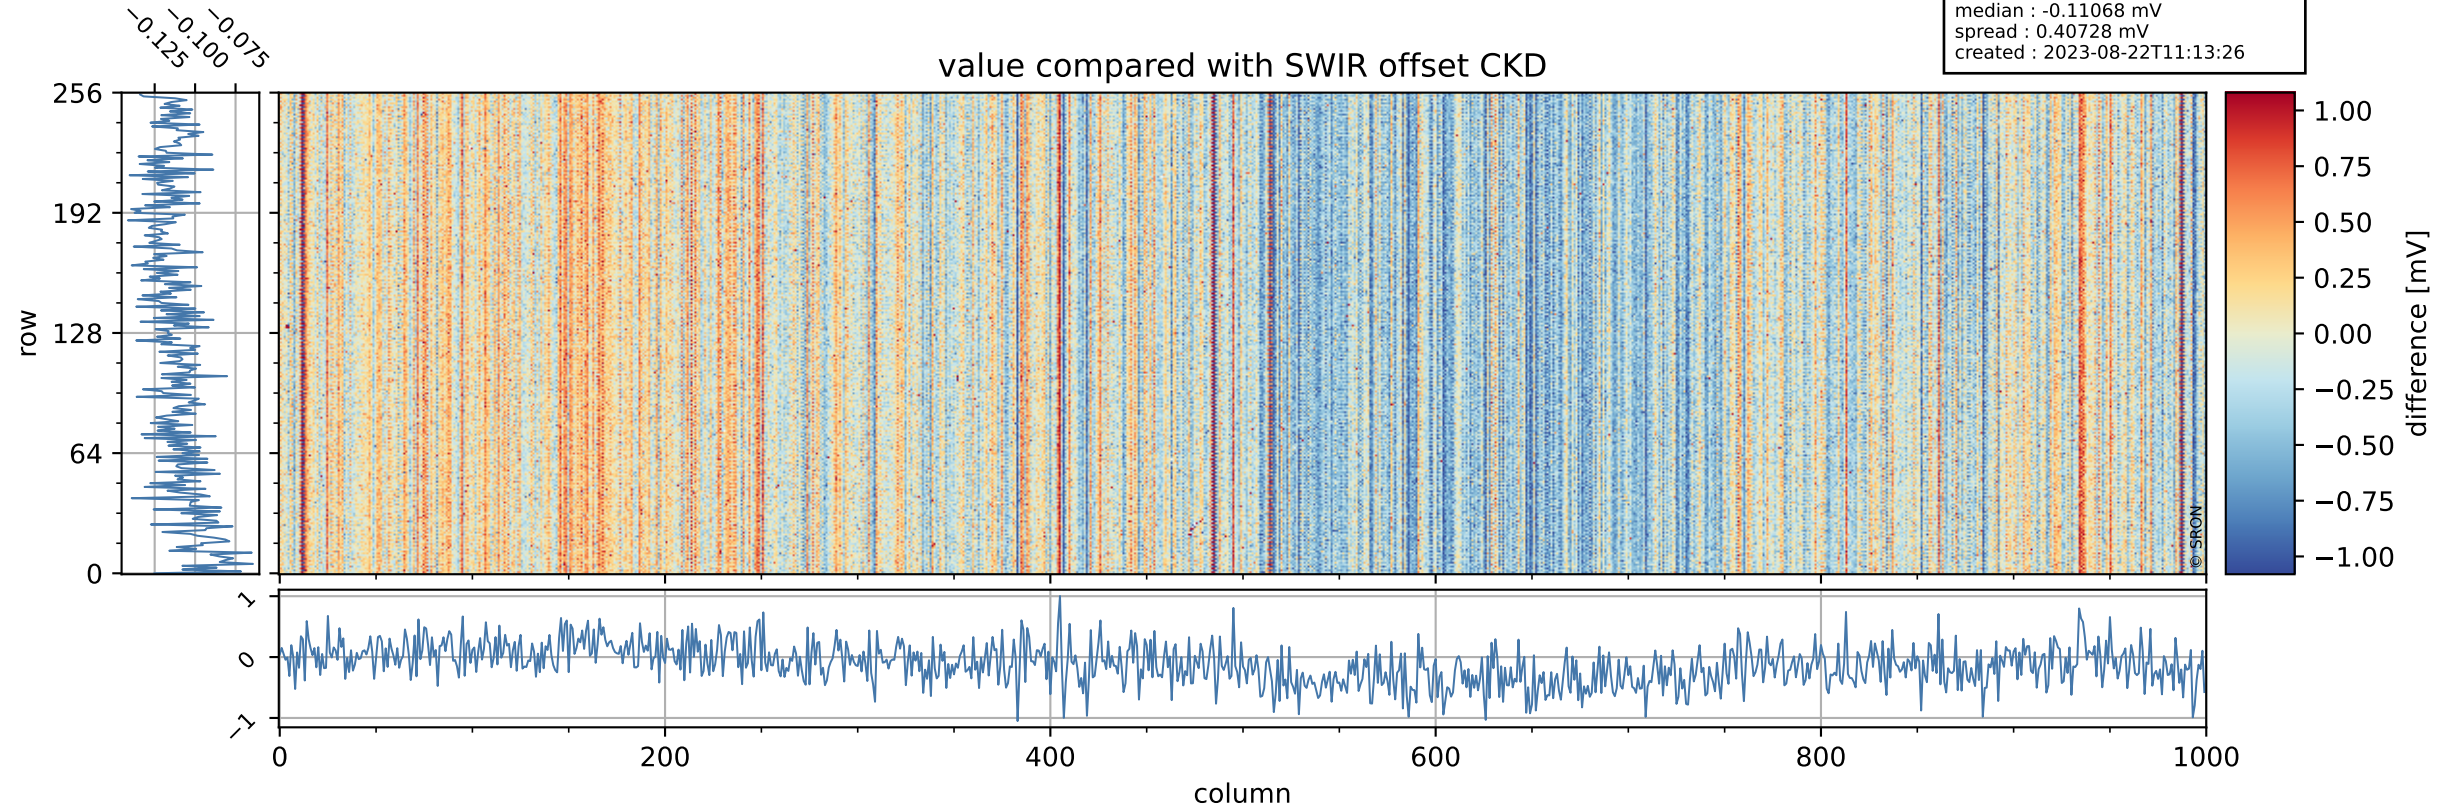

Tropomi SWIR offset (beta nominal)

orbits : 19 in [21817, 21862]
coverage : 2021-12-29 / 2022-01-01
median : 0.5259 V
spread : 0.035911 V
created : 2023-08-22T11:13:26

value detector map

Tropomi SWIR offset (beta nominal)

orbits : 19 in [21817, 21862]
coverage : 2021-12-29 / 2022-01-01
median : 28.034 μV
spread : 14.333 μV
created : 2023-08-22T11:13:26

Tropomi SWIR offset (beta nominal)

orbits : 19 in [21817, 21862]
coverage : 2021-12-29 / 2022-01-01
median : -0.11068 mV
spread : 0.40728 mV
created : 2023-08-22T11:13:26

value compared with SWIR offset CKD

Tropomi SWIR offset (beta nominal) ground-tracks of Sentinel-5P

orbits : 19 in [21817, 21862]
coverage : 2021-12-29 / 2022-01-01
created : 2023-08-22T11:13:27

Tropomi SWIR offset (beta nominal)

orbits : [1867, 21862]
coverage : 2018-02-20 / 2022-01-01
created : 2023-08-22T11:13:27

trend of detector median & temperatures