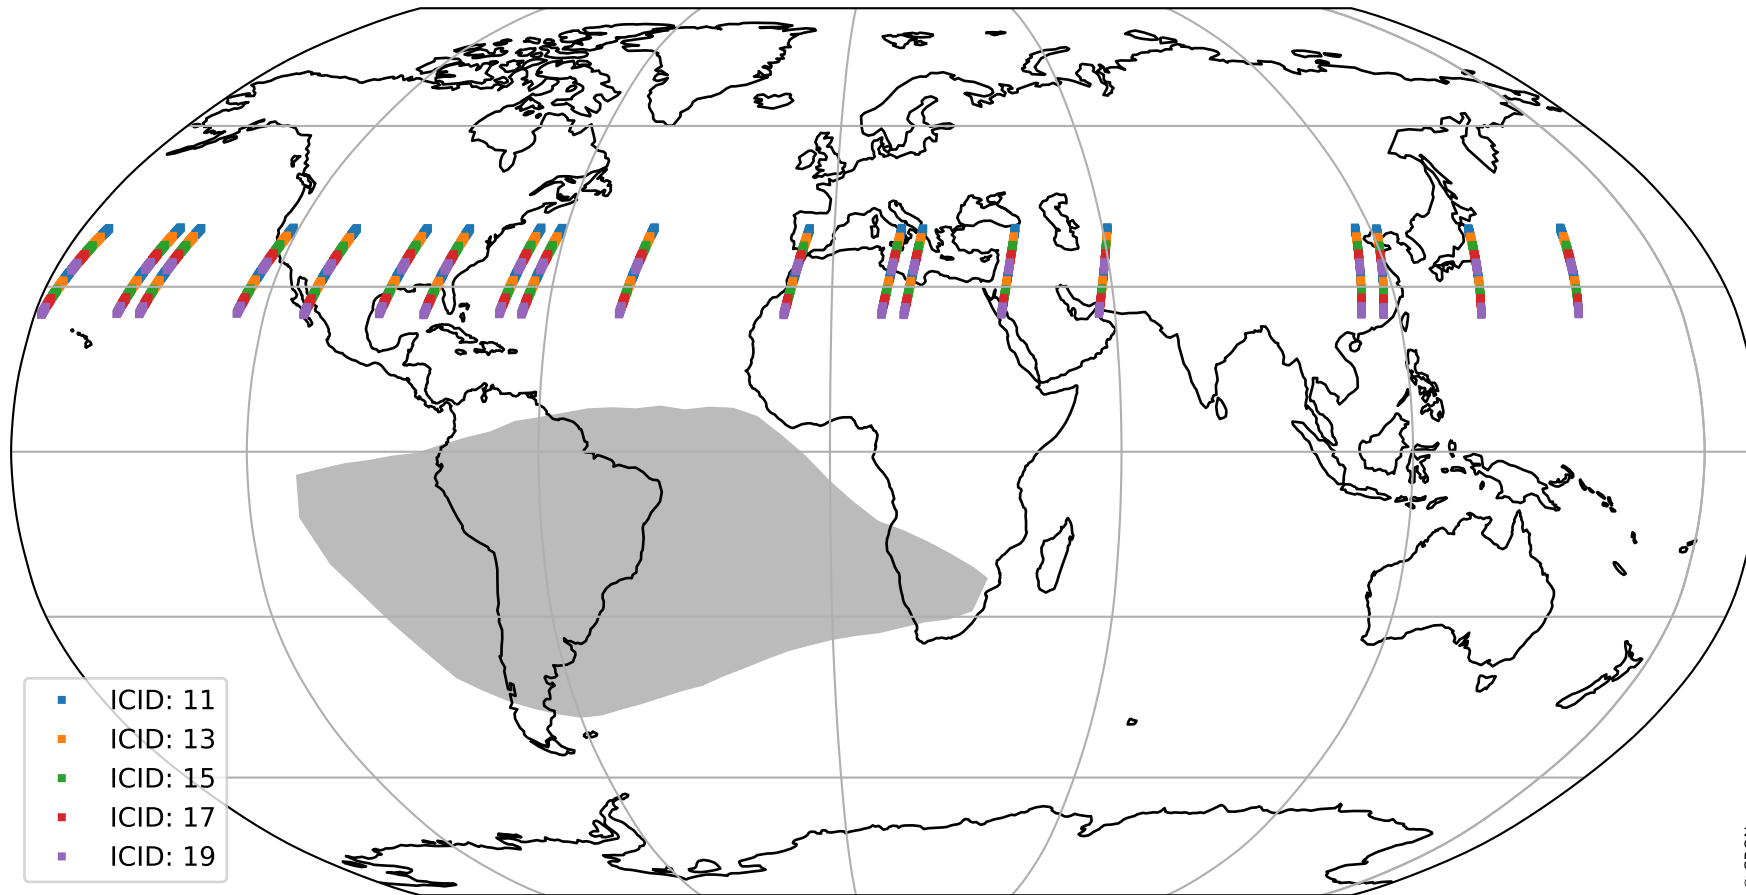

Tropomi SWIR offset (beta nominal)

orbits : 19 in [21817, 21862]
coverage : 2021-12-29 / 2022-01-01
median : 0.5259 V
spread : 0.035911 V
created : 2023-08-22T11:13:26

value detector map

Tropomi SWIR offset (beta nominal)

orbits : 19 in [21817, 21862]
coverage : 2021-12-29 / 2022-01-01
median : 28.034 μV
spread : 14.333 μV
created : 2023-08-22T11:13:26

Tropomi SWIR offset (beta nominal)

orbits : 19 in [21817, 21862]
coverage : 2021-12-29 / 2022-01-01
median : -0.11068 mV
spread : 0.40728 mV
created : 2023-08-22T11:13:26

value compared with SWIR offset CKD

Tropomi SWIR offset (beta nominal) ground-tracks of Sentinel-5P

orbits : 19 in [21817, 21862]
coverage : 2021-12-29 / 2022-01-01
created : 2023-08-22T11:13:27

Tropomi SWIR offset (beta nominal)

orbits : [1867, 21862]
coverage : 2018-02-20 / 2022-01-01
created : 2023-08-22T11:13:27

trend of detector median & temperatures