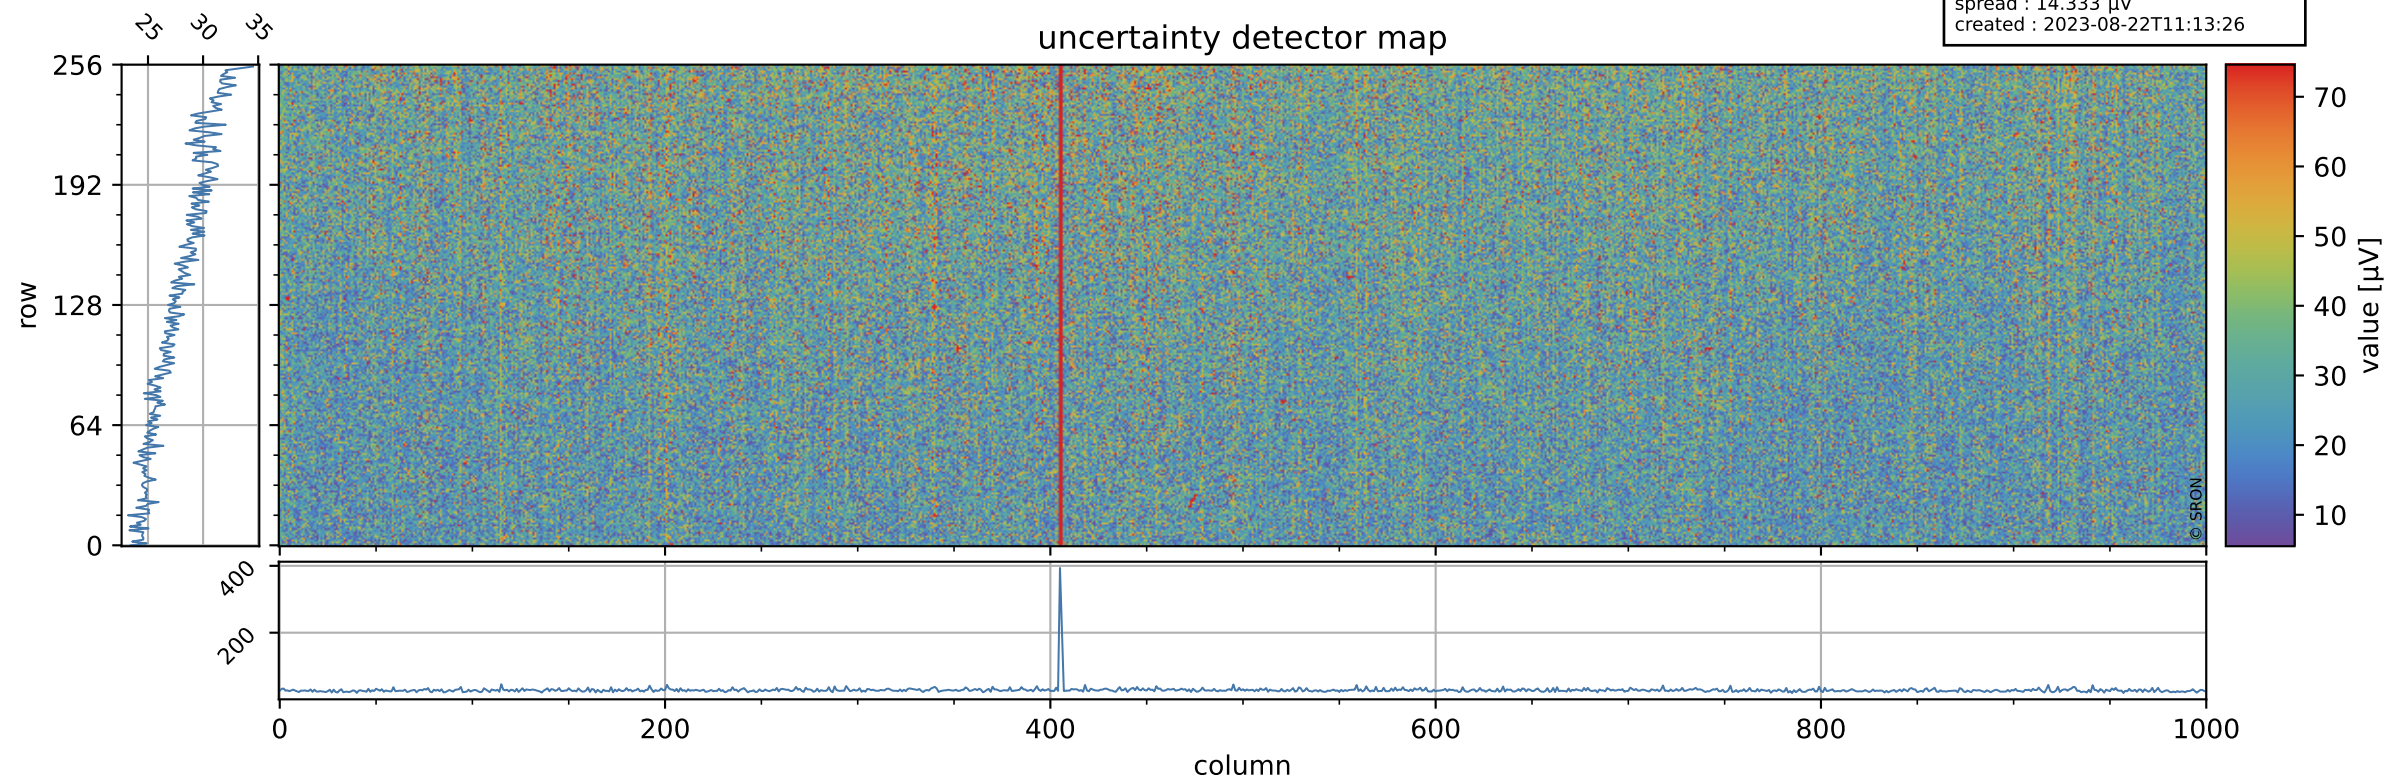

Tropomi SWIR offset (beta nominal)

orbits : 19 in [21817, 21862]
coverage : 2021-12-29 / 2022-01-01
median : 0.5259 V
spread : 0.035911 V
created : 2023-08-22T11:13:26

value detector map

Tropomi SWIR offset (beta nominal)

orbits : 19 in [21817, 21862]
coverage : 2021-12-29 / 2022-01-01
median : 28.034 μV
spread : 14.333 μV
created : 2023-08-22T11:13:26

Tropomi SWIR offset (beta nominal)

orbits : 19 in [21817, 21862]
coverage : 2021-12-29 / 2022-01-01
median : -0.11068 mV
spread : 0.40728 mV
created : 2023-08-22T11:13:26

value compared with SWIR offset CKD

Tropomi SWIR offset (beta nominal) ground-tracks of Sentinel-5P

orbits : 19 in [21817, 21862]
coverage : 2021-12-29 / 2022-01-01
created : 2023-08-22T11:13:27

Tropomi SWIR offset (beta nominal)

orbits : [1867, 21862]
coverage : 2018-02-20 / 2022-01-01
created : 2023-08-22T11:13:27

trend of detector median & temperatures