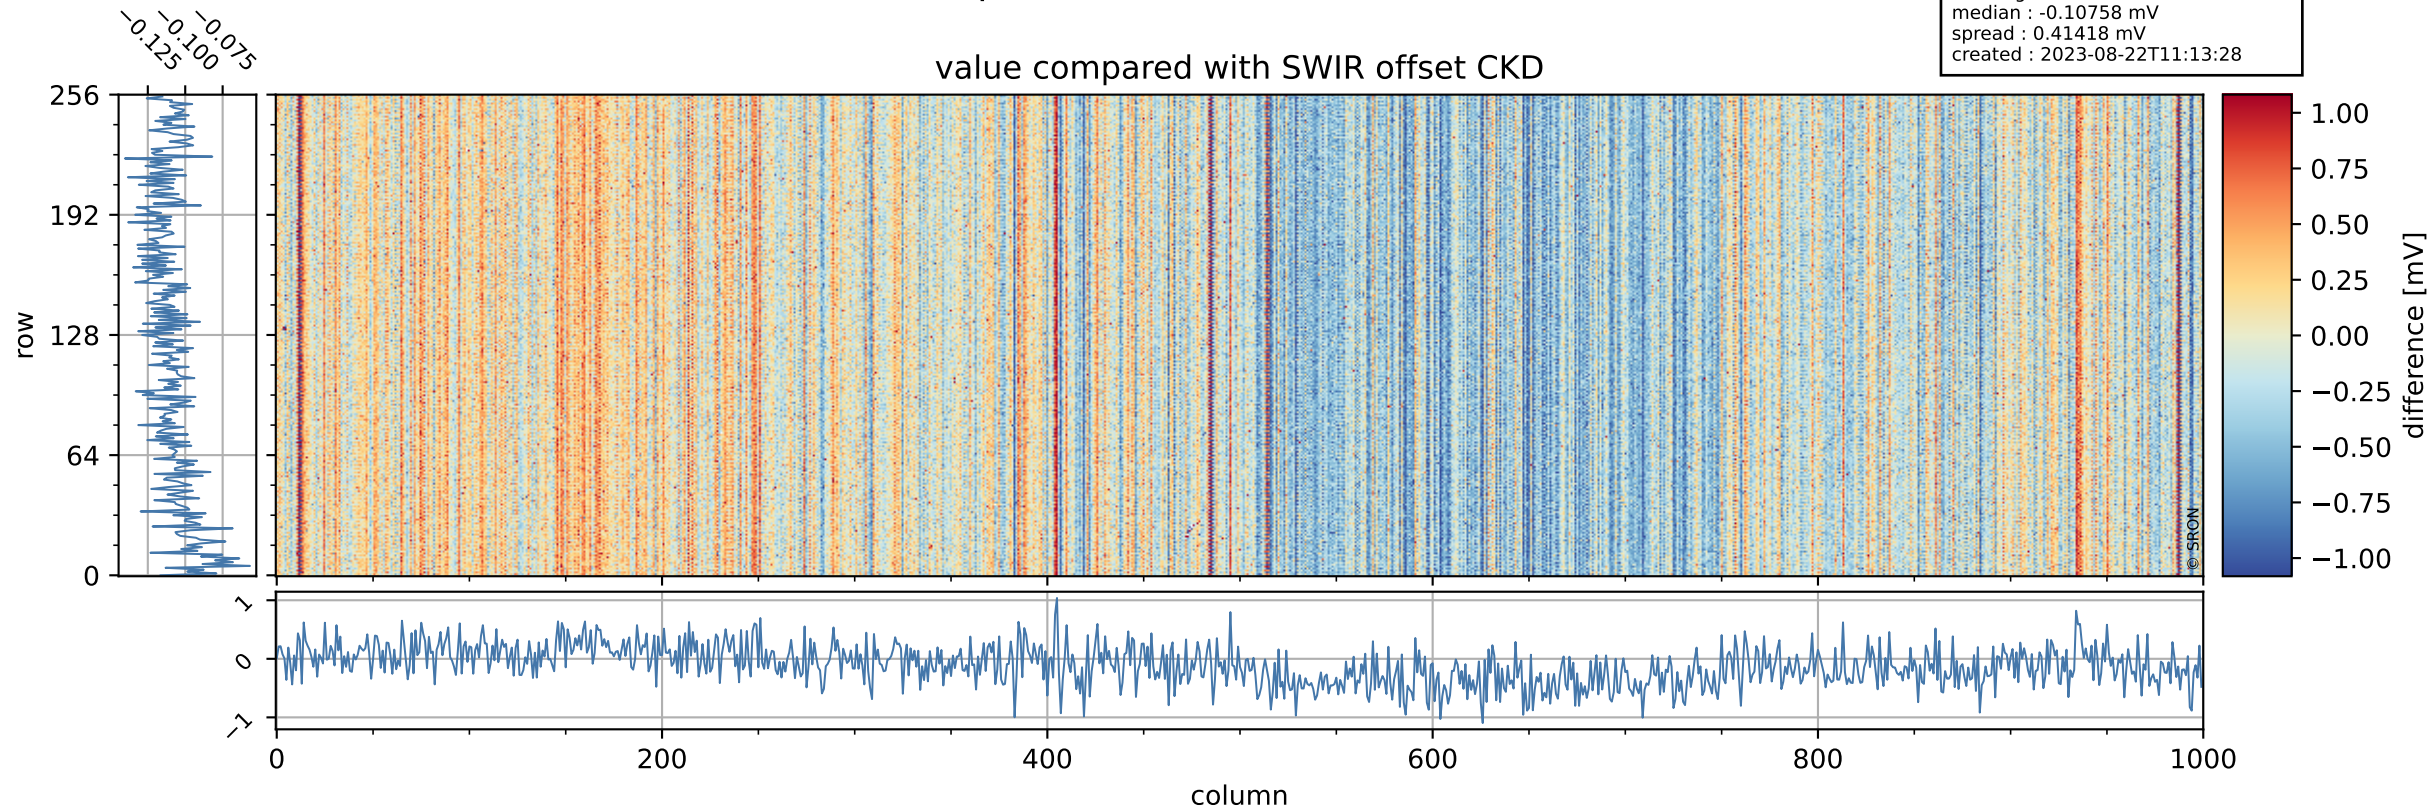

Tropomi SWIR offset (beta nominal)

orbits : 20 in [21862, 21907]
coverage : 2022-01-01 / 2022-01-04
median : 0.5259 V
spread : 0.035914 V
created : 2023-08-22T11:13:28

value detector map

Tropomi SWIR offset (beta nominal)

orbits : 20 in [21862, 21907]
coverage : 2022-01-01 / 2022-01-04
median : 28.454 μV
spread : 14.436 μV
created : 2023-08-22T11:13:28

Tropomi SWIR offset (beta nominal)

orbits : 20 in [21862, 21907]
coverage : 2022-01-01 / 2022-01-04
median : -0.10758 mV
spread : 0.41418 mV
created : 2023-08-22T11:13:28

value compared with SWIR offset CKD

Tropomi SWIR offset (beta nominal) ground-tracks of Sentinel-5P

orbits : 20 in [21862, 21907]
coverage : 2022-01-01 / 2022-01-04
created : 2023-08-22T11:13:29

Tropomi SWIR offset (beta nominal)

orbits : [1867, 21907]
coverage : 2018-02-20 / 2022-01-04
created : 2023-08-22T11:13:29

trend of detector median & temperatures