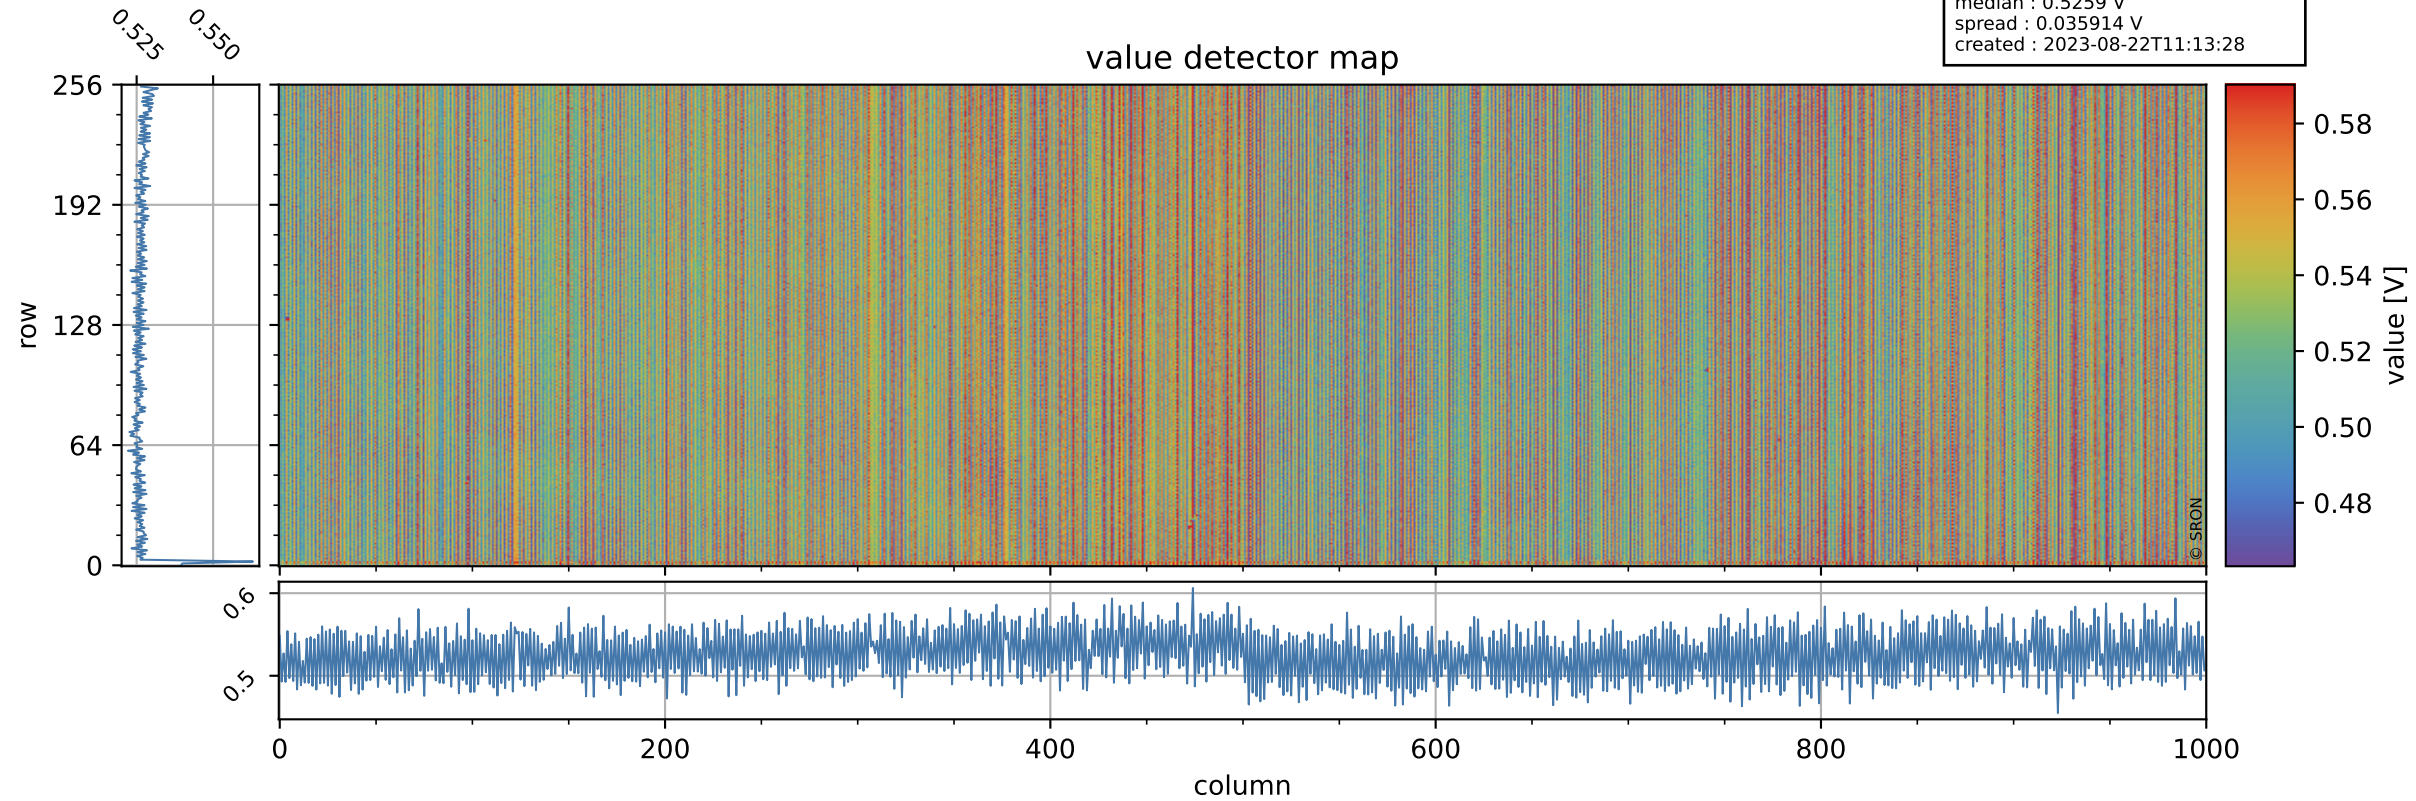

Tropomi SWIR offset (beta nominal)

orbits : 20 in [21862, 21907]
coverage : 2022-01-01 / 2022-01-04
median : 0.5259 V
spread : 0.035914 V
created : 2023-08-22T11:13:28

value detector map

Tropomi SWIR offset (beta nominal)

orbits : 20 in [21862, 21907]
coverage : 2022-01-01 / 2022-01-04
median : 28.454 μV
spread : 14.436 μV
created : 2023-08-22T11:13:28

Tropomi SWIR offset (beta nominal)

orbits : 20 in [21862, 21907]
coverage : 2022-01-01 / 2022-01-04
median : -0.10758 mV
spread : 0.41418 mV
created : 2023-08-22T11:13:28

value compared with SWIR offset CKD

Tropomi SWIR offset (beta nominal) ground-tracks of Sentinel-5P

orbits : 20 in [21862, 21907]
coverage : 2022-01-01 / 2022-01-04
created : 2023-08-22T11:13:29

Tropomi SWIR offset (beta nominal)

orbits : [1867, 21907]
coverage : 2018-02-20 / 2022-01-04
created : 2023-08-22T11:13:29

trend of detector median & temperatures