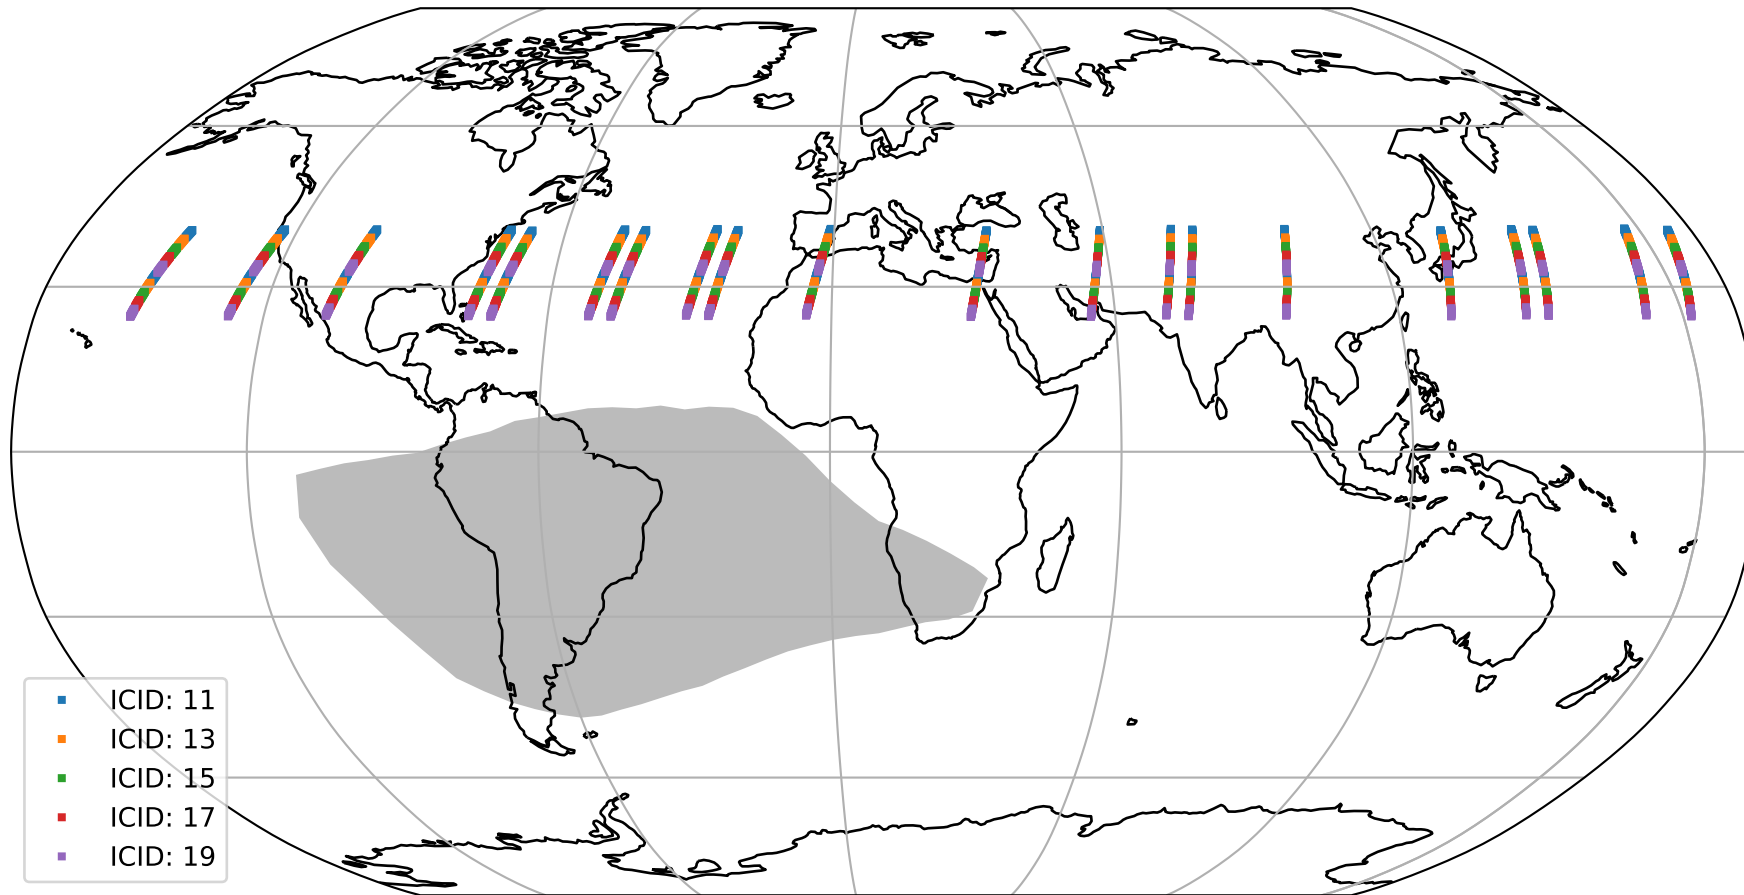

Tropomi SWIR offset (beta nominal)

orbits : 20 in [21862, 21907]
coverage : 2022-01-01 / 2022-01-04
median : 0.5259 V
spread : 0.035914 V
created : 2023-08-22T11:13:28

value detector map

Tropomi SWIR offset (beta nominal)

orbits : 20 in [21862, 21907]
coverage : 2022-01-01 / 2022-01-04
median : 28.454 μV
spread : 14.436 μV
created : 2023-08-22T11:13:28

Tropomi SWIR offset (beta nominal)

orbits : 20 in [21862, 21907]
coverage : 2022-01-01 / 2022-01-04
median : -0.10758 mV
spread : 0.41418 mV
created : 2023-08-22T11:13:28

value compared with SWIR offset CKD

Tropomi SWIR offset (beta nominal) ground-tracks of Sentinel-5P

orbits : 20 in [21862, 21907]
coverage : 2022-01-01 / 2022-01-04
created : 2023-08-22T11:13:29

Tropomi SWIR offset (beta nominal)

orbits : [1867, 21907]
coverage : 2018-02-20 / 2022-01-04
created : 2023-08-22T11:13:29

trend of detector median & temperatures