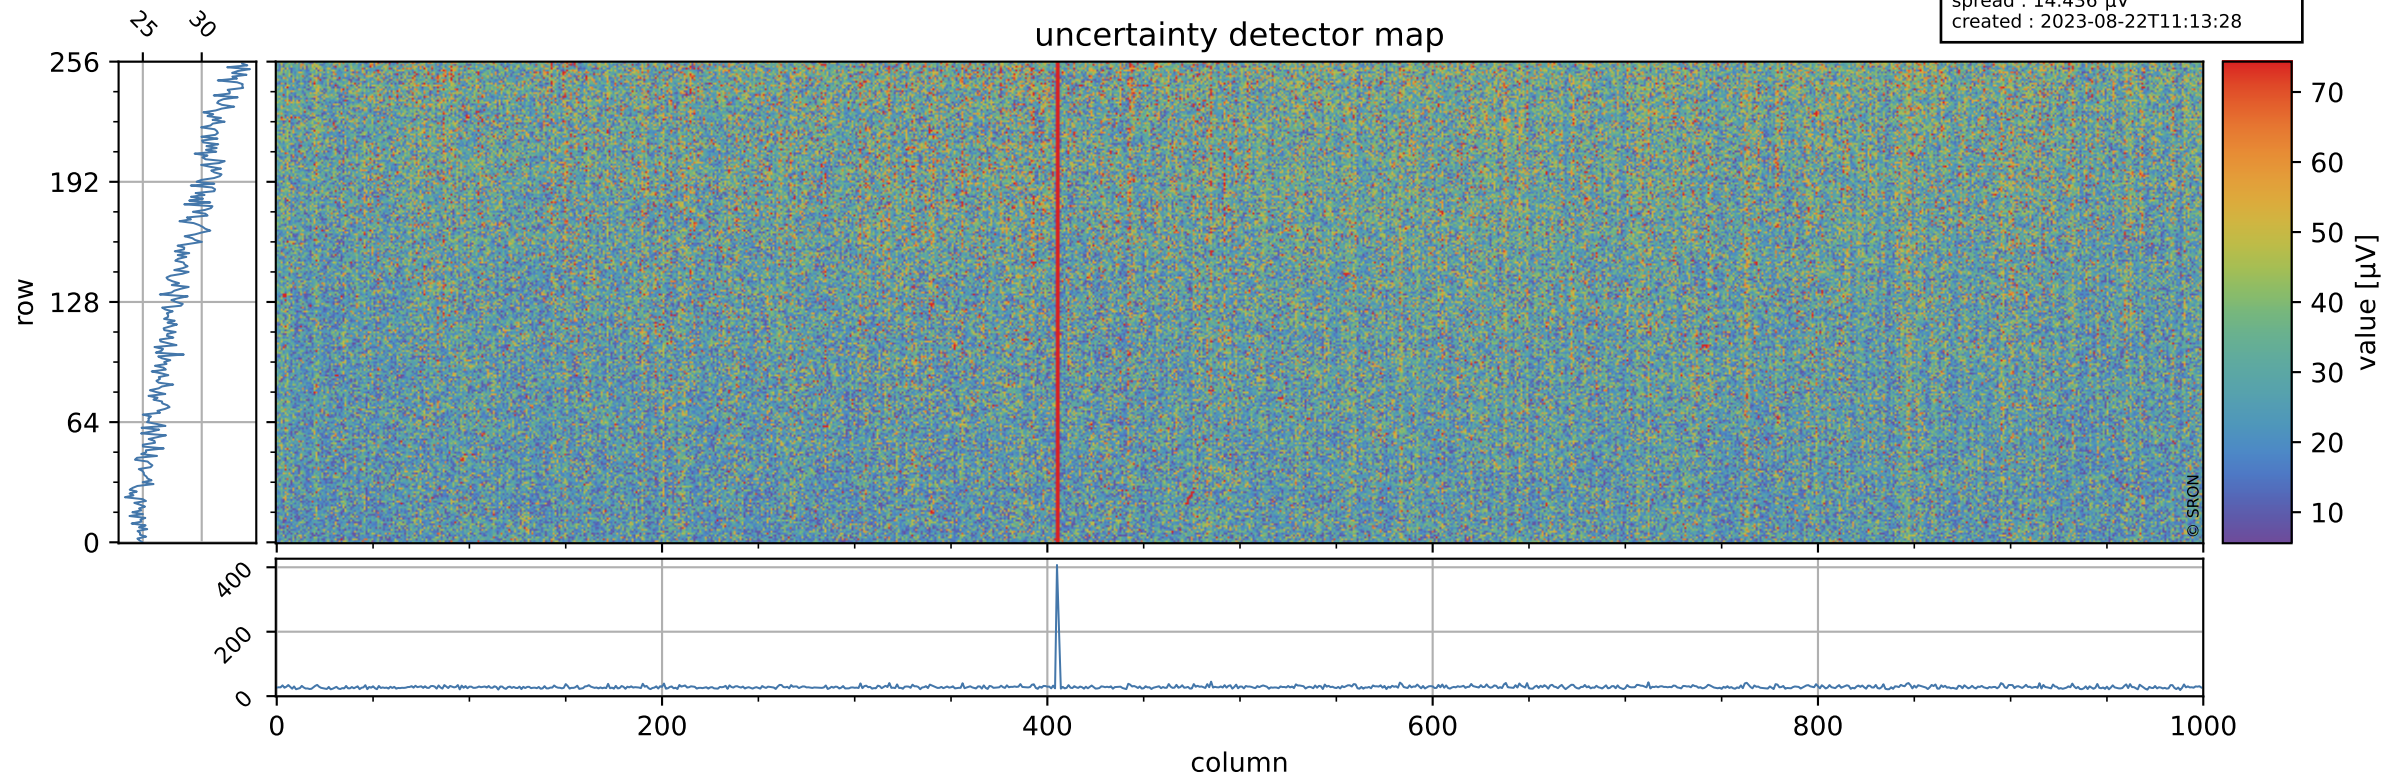

Tropomi SWIR offset (beta nominal)

orbits : 20 in [21862, 21907]
coverage : 2022-01-01 / 2022-01-04
median : 0.5259 V
spread : 0.035914 V
created : 2023-08-22T11:13:28

value detector map

Tropomi SWIR offset (beta nominal)

orbits : 20 in [21862, 21907]
coverage : 2022-01-01 / 2022-01-04
median : 28.454 μV
spread : 14.436 μV
created : 2023-08-22T11:13:28

Tropomi SWIR offset (beta nominal)

orbits : 20 in [21862, 21907]
coverage : 2022-01-01 / 2022-01-04
median : -0.10758 mV
spread : 0.41418 mV
created : 2023-08-22T11:13:28

value compared with SWIR offset CKD

Tropomi SWIR offset (beta nominal) ground-tracks of Sentinel-5P

orbits : 20 in [21862, 21907]
coverage : 2022-01-01 / 2022-01-04
created : 2023-08-22T11:13:29

Tropomi SWIR offset (beta nominal)

orbits : [1867, 21907]
coverage : 2018-02-20 / 2022-01-04
created : 2023-08-22T11:13:29

trend of detector median & temperatures