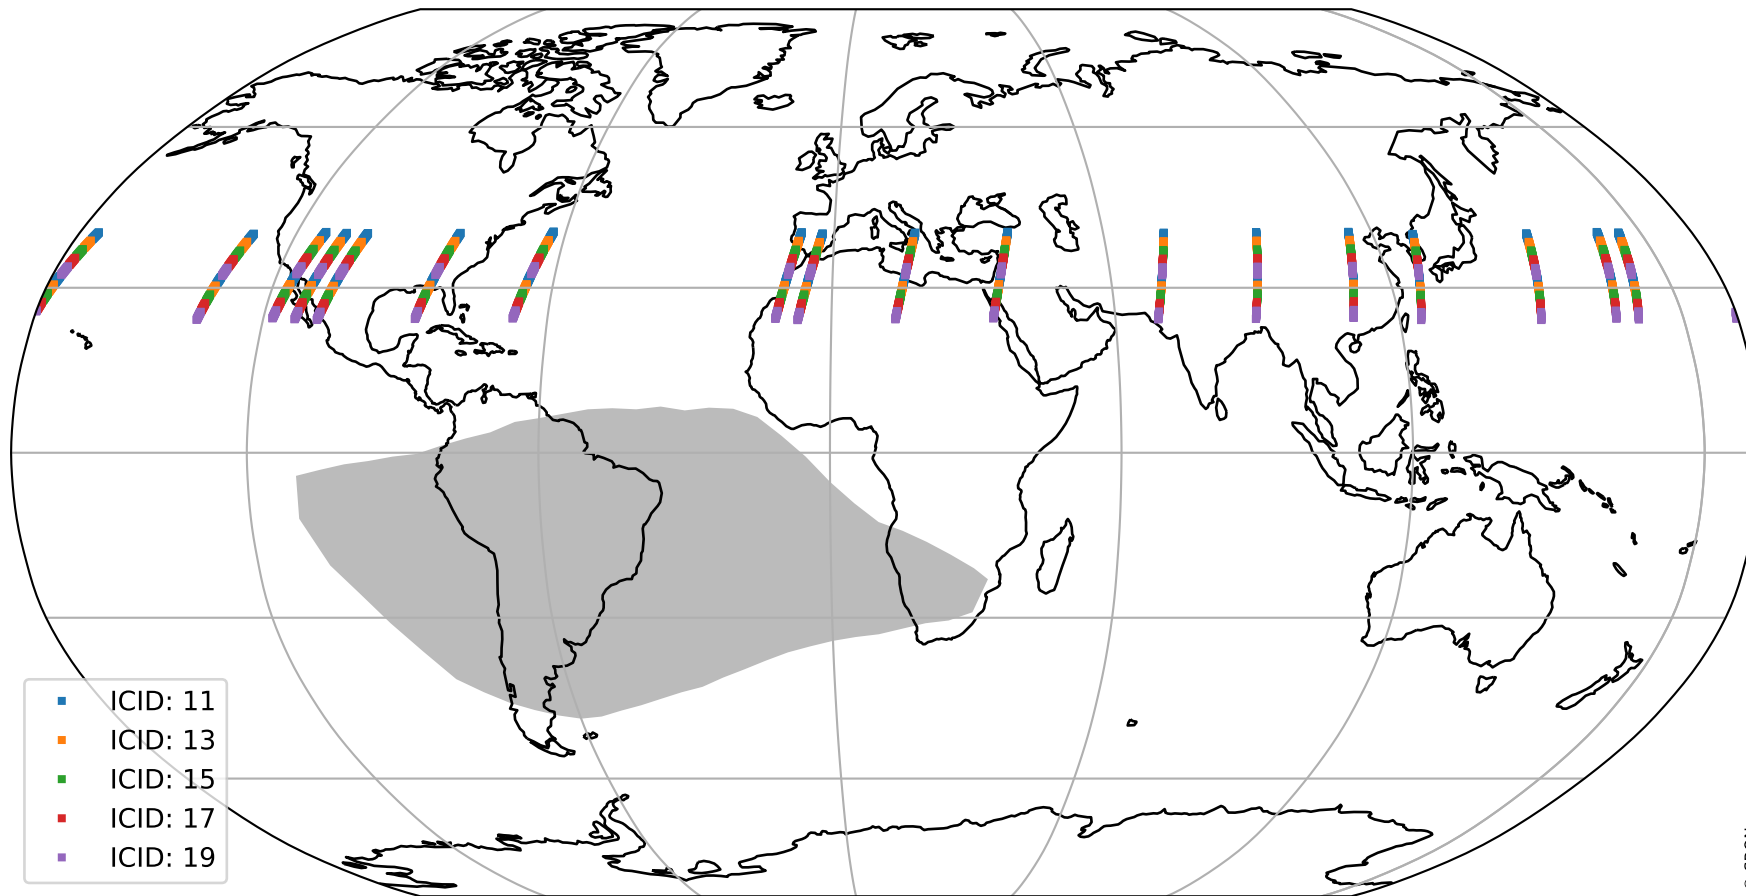

Tropomi SWIR offset (beta nominal)

orbits : 18 in [21907, 21952]
coverage : 2022-01-04 / 2022-01-07
median : 0.52594 V
spread : 0.035915 V
created : 2023-08-22T11:13:30

value detector map

Tropomi SWIR offset (beta nominal)

orbits : 18 in [21907, 21952]
coverage : 2022-01-04 / 2022-01-07
median : 29.173 μV
spread : 14.773 μV
created : 2023-08-22T11:13:30

Tropomi SWIR offset (beta nominal)

orbits : 18 in [21907, 21952]
coverage : 2022-01-04 / 2022-01-07
median : -0.07422 mV
spread : 0.40828 mV
created : 2023-08-22T11:13:31

value compared with SWIR offset CKD

Tropomi SWIR offset (beta nominal) ground-tracks of Sentinel-5P

orbits : 18 in [21907, 21952]
coverage : 2022-01-04 / 2022-01-07
created : 2023-08-22T11:13:31

Tropomi SWIR offset (beta nominal)

orbits : [1867, 21952]
coverage : 2018-02-20 / 2022-01-07
created : 2023-08-22T11:13:31

trend of detector median & temperatures