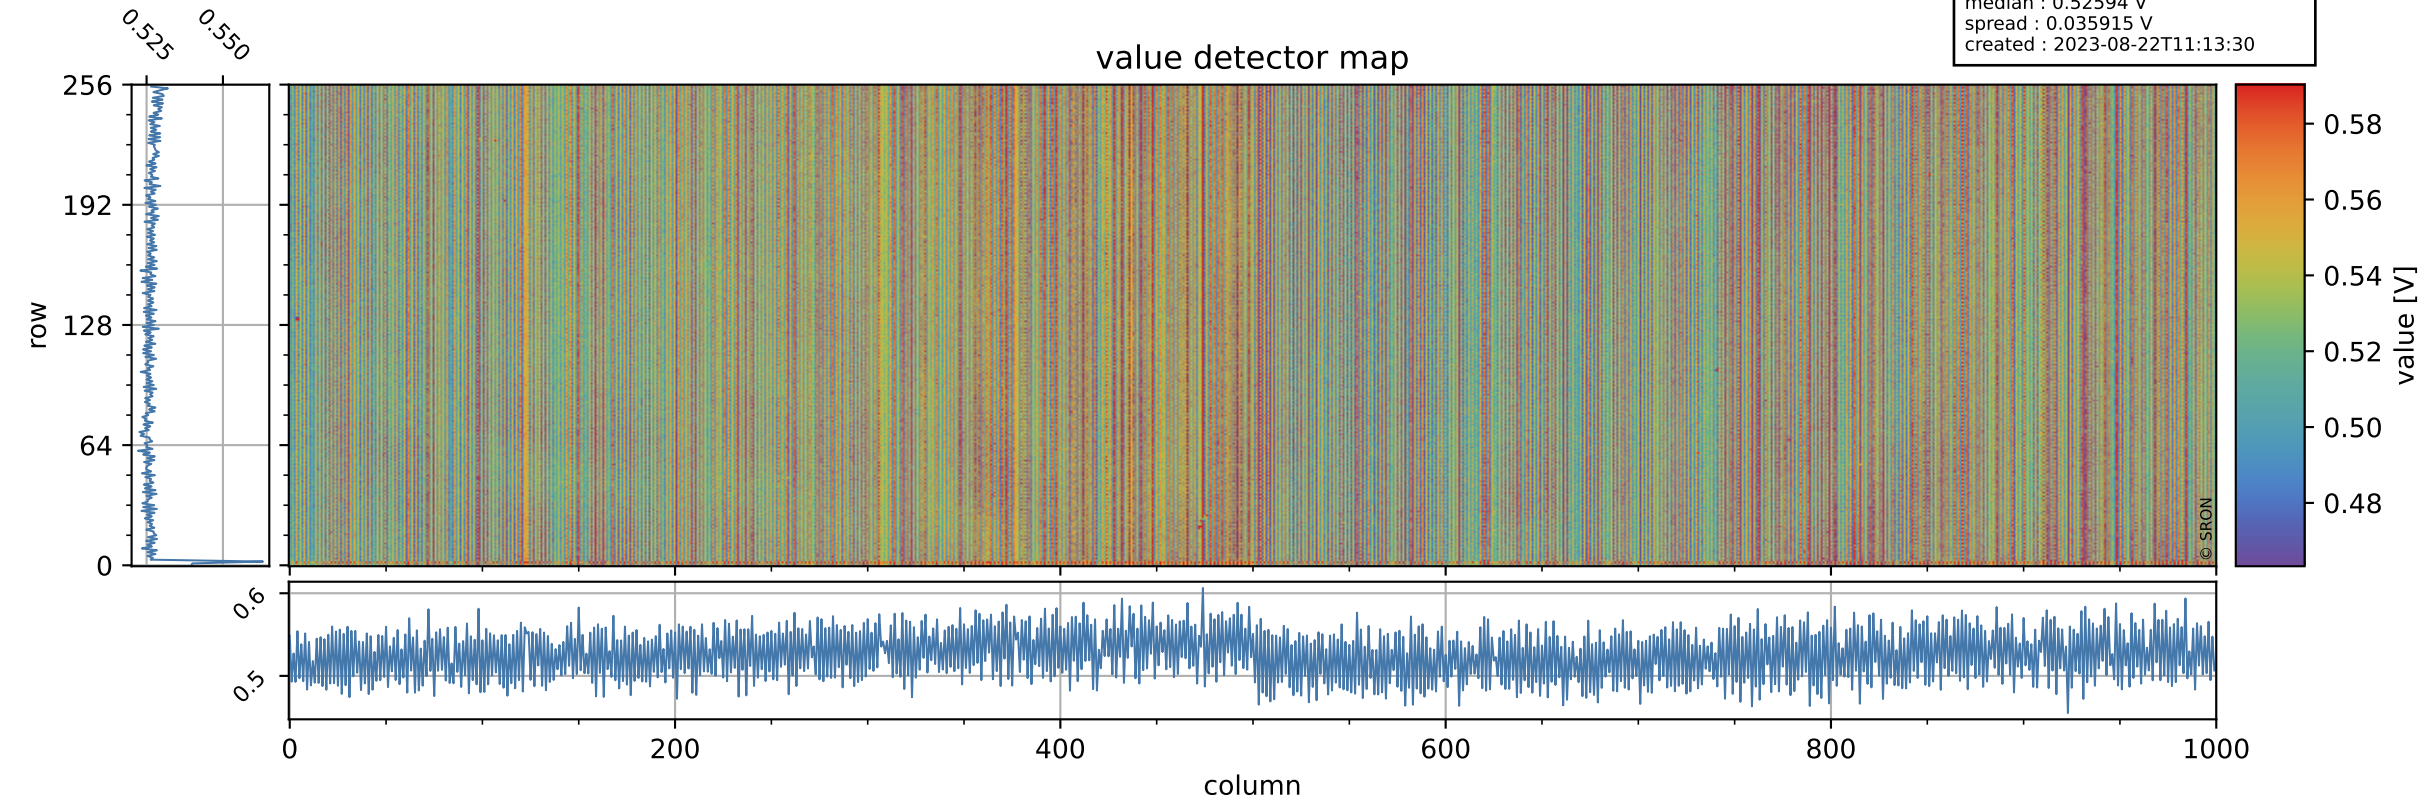

Tropomi SWIR offset (beta nominal)

orbits : 18 in [21907, 21952]
coverage : 2022-01-04 / 2022-01-07
median : 0.52594 V
spread : 0.035915 V
created : 2023-08-22T11:13:30

value detector map

Tropomi SWIR offset (beta nominal)

orbits : 18 in [21907, 21952]
coverage : 2022-01-04 / 2022-01-07
median : 29.173 μV
spread : 14.773 μV
created : 2023-08-22T11:13:30

Tropomi SWIR offset (beta nominal)

orbits : 18 in [21907, 21952]
coverage : 2022-01-04 / 2022-01-07
median : -0.07422 mV
spread : 0.40828 mV
created : 2023-08-22T11:13:31

value compared with SWIR offset CKD

Tropomi SWIR offset (beta nominal) ground-tracks of Sentinel-5P

orbits : 18 in [21907, 21952]
coverage : 2022-01-04 / 2022-01-07
created : 2023-08-22T11:13:31

Tropomi SWIR offset (beta nominal)

orbits : [1867, 21952]
coverage : 2018-02-20 / 2022-01-07
created : 2023-08-22T11:13:31

trend of detector median & temperatures