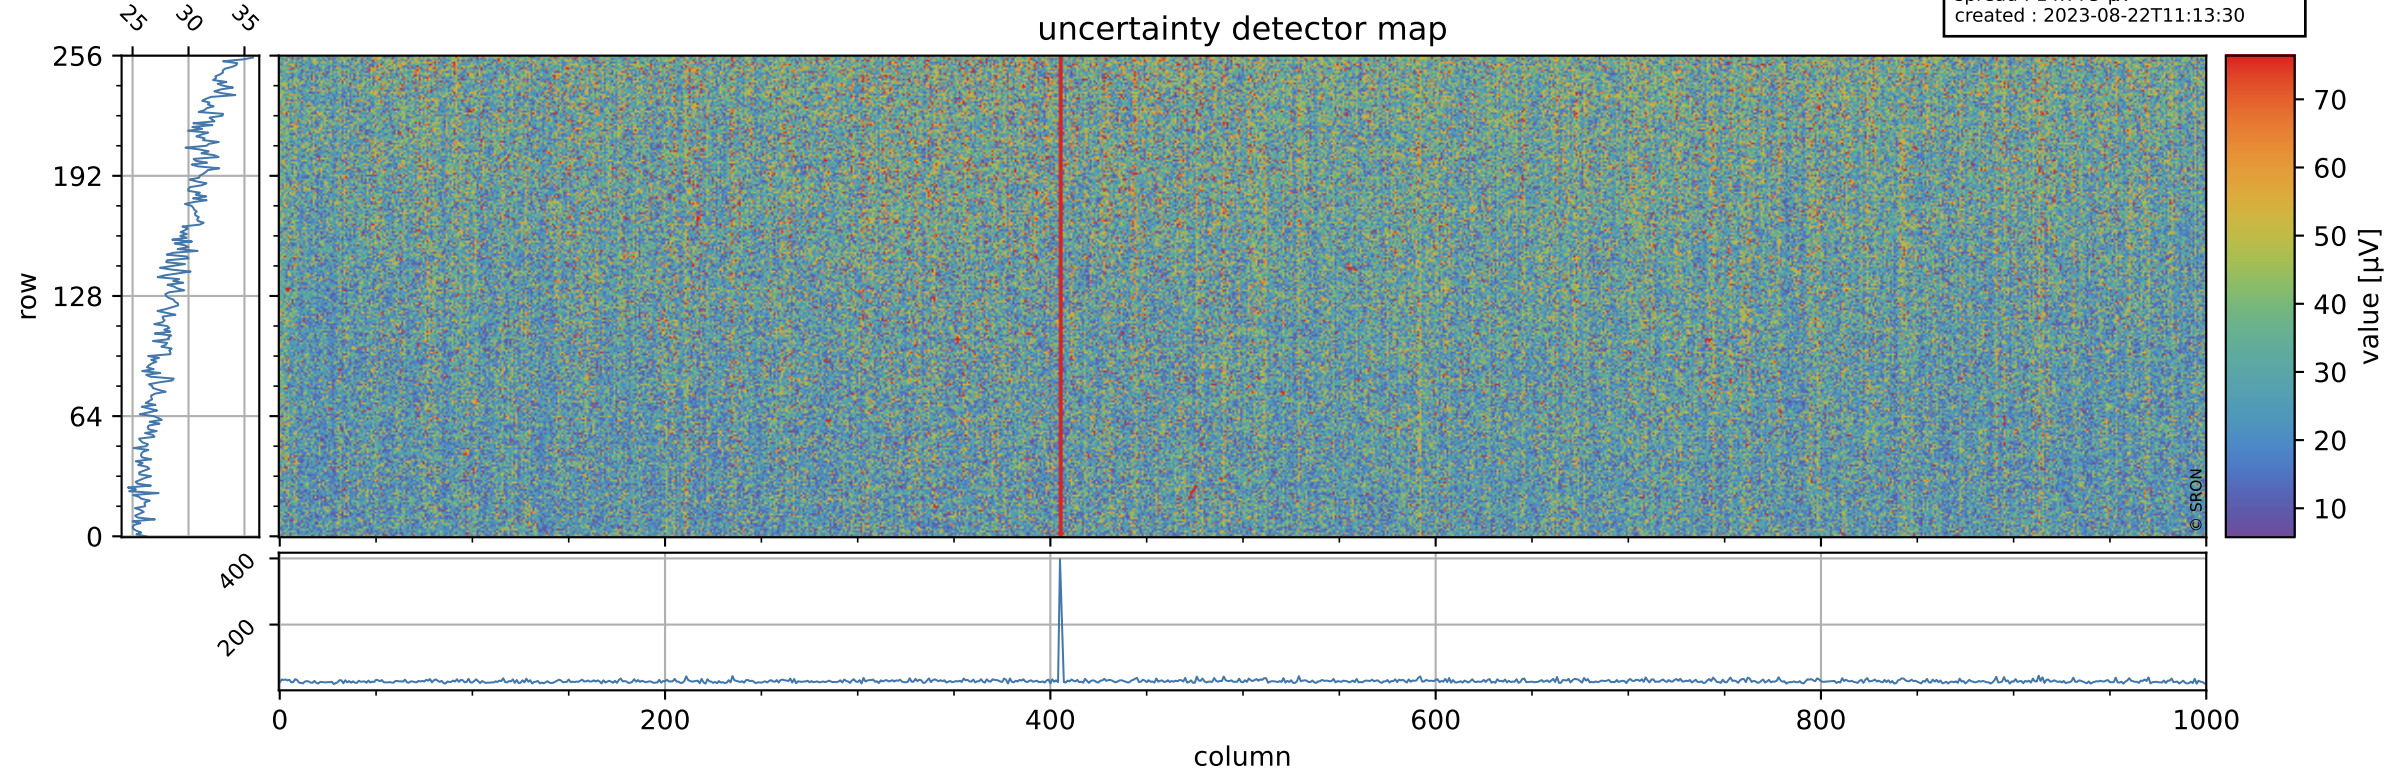

Tropomi SWIR offset (beta nominal)

orbits : 18 in [21907, 21952]
coverage : 2022-01-04 / 2022-01-07
median : 0.52594 V
spread : 0.035915 V
created : 2023-08-22T11:13:30

value detector map

Tropomi SWIR offset (beta nominal)

orbits : 18 in [21907, 21952]
coverage : 2022-01-04 / 2022-01-07
median : 29.173 μV
spread : 14.773 μV
created : 2023-08-22T11:13:30

Tropomi SWIR offset (beta nominal)

orbits : 18 in [21907, 21952]
coverage : 2022-01-04 / 2022-01-07
median : -0.07422 mV
spread : 0.40828 mV
created : 2023-08-22T11:13:31

value compared with SWIR offset CKD

Tropomi SWIR offset (beta nominal) ground-tracks of Sentinel-5P

orbits : 18 in [21907, 21952]
coverage : 2022-01-04 / 2022-01-07
created : 2023-08-22T11:13:31

Tropomi SWIR offset (beta nominal)

orbits : [1867, 21952]
coverage : 2018-02-20 / 2022-01-07
created : 2023-08-22T11:13:31

trend of detector median & temperatures