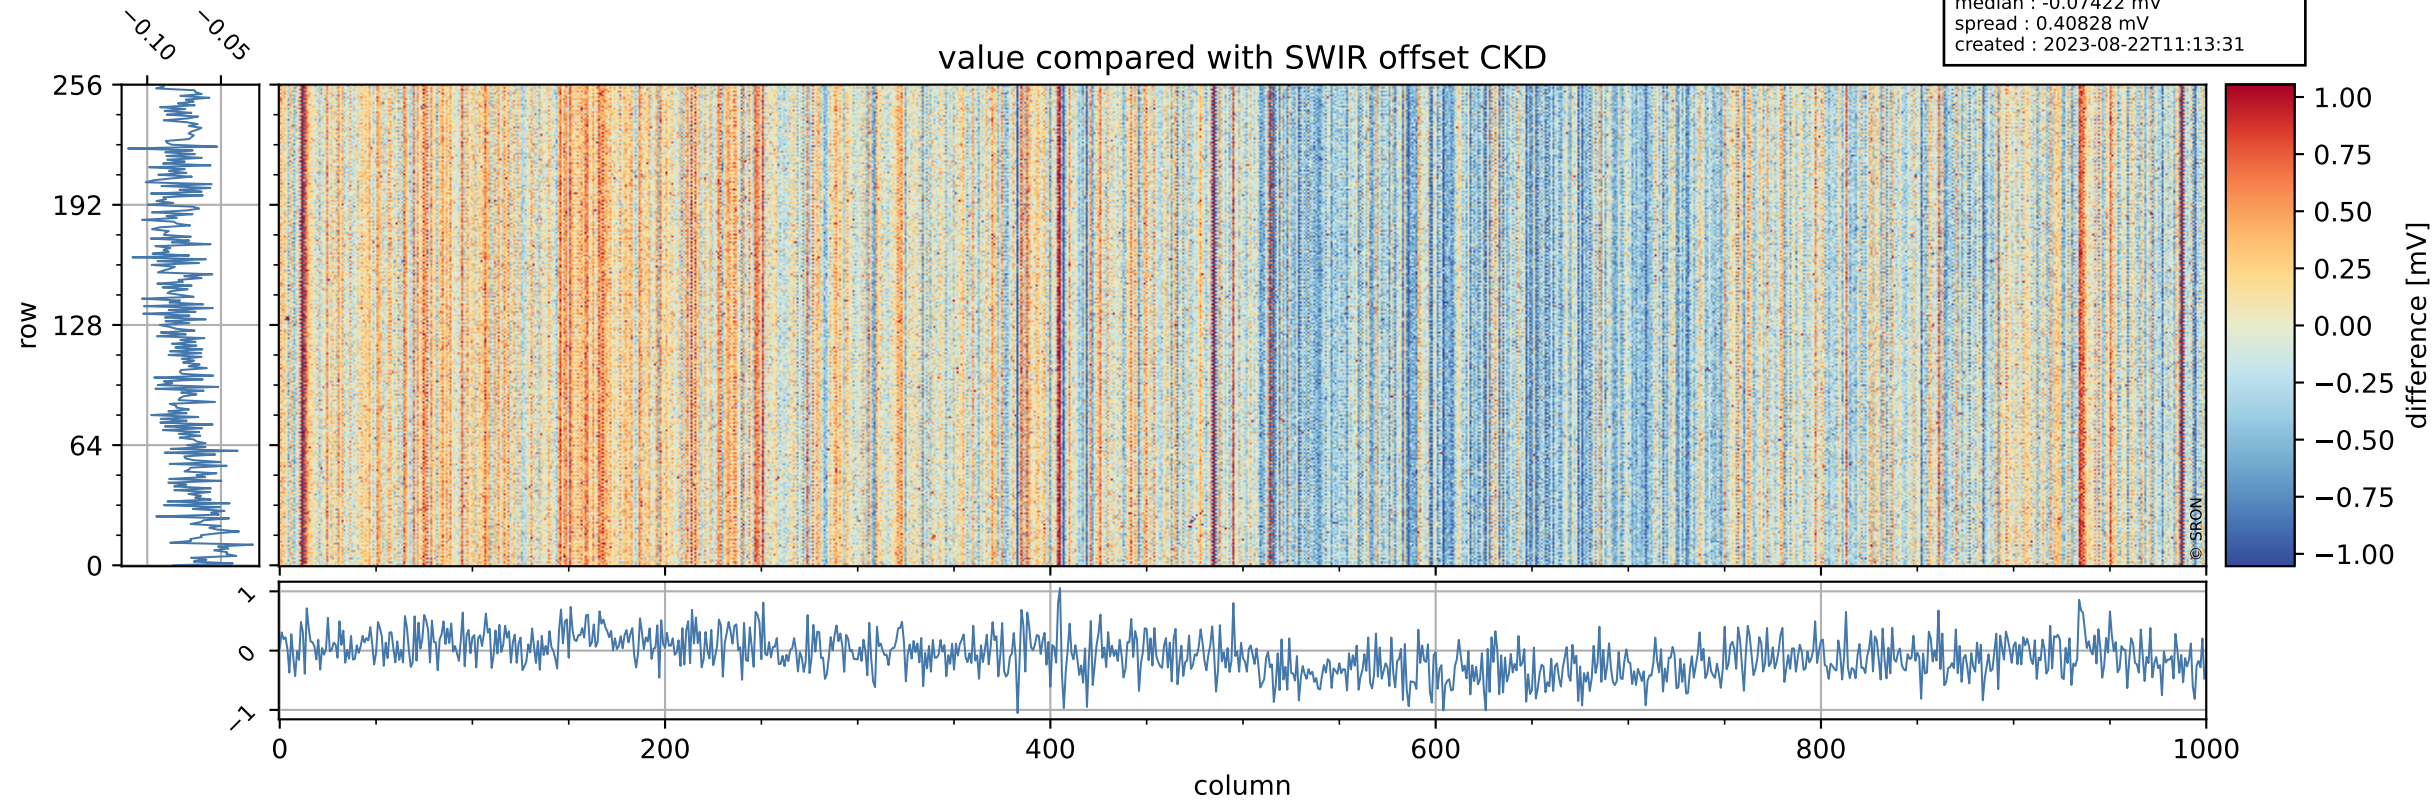

Tropomi SWIR offset (beta nominal)

orbits : 18 in [21907, 21952]
coverage : 2022-01-04 / 2022-01-07
median : 0.52594 V
spread : 0.035915 V
created : 2023-08-22T11:13:30

value detector map

Tropomi SWIR offset (beta nominal)

orbits : 18 in [21907, 21952]
coverage : 2022-01-04 / 2022-01-07
median : 29.173 μV
spread : 14.773 μV
created : 2023-08-22T11:13:30

Tropomi SWIR offset (beta nominal)

orbits : 18 in [21907, 21952]
coverage : 2022-01-04 / 2022-01-07
median : -0.07422 mV
spread : 0.40828 mV
created : 2023-08-22T11:13:31

value compared with SWIR offset CKD

Tropomi SWIR offset (beta nominal) ground-tracks of Sentinel-5P

orbits : 18 in [21907, 21952]
coverage : 2022-01-04 / 2022-01-07
created : 2023-08-22T11:13:31

Tropomi SWIR offset (beta nominal)

orbits : [1867, 21952]
coverage : 2018-02-20 / 2022-01-07
created : 2023-08-22T11:13:31

trend of detector median & temperatures