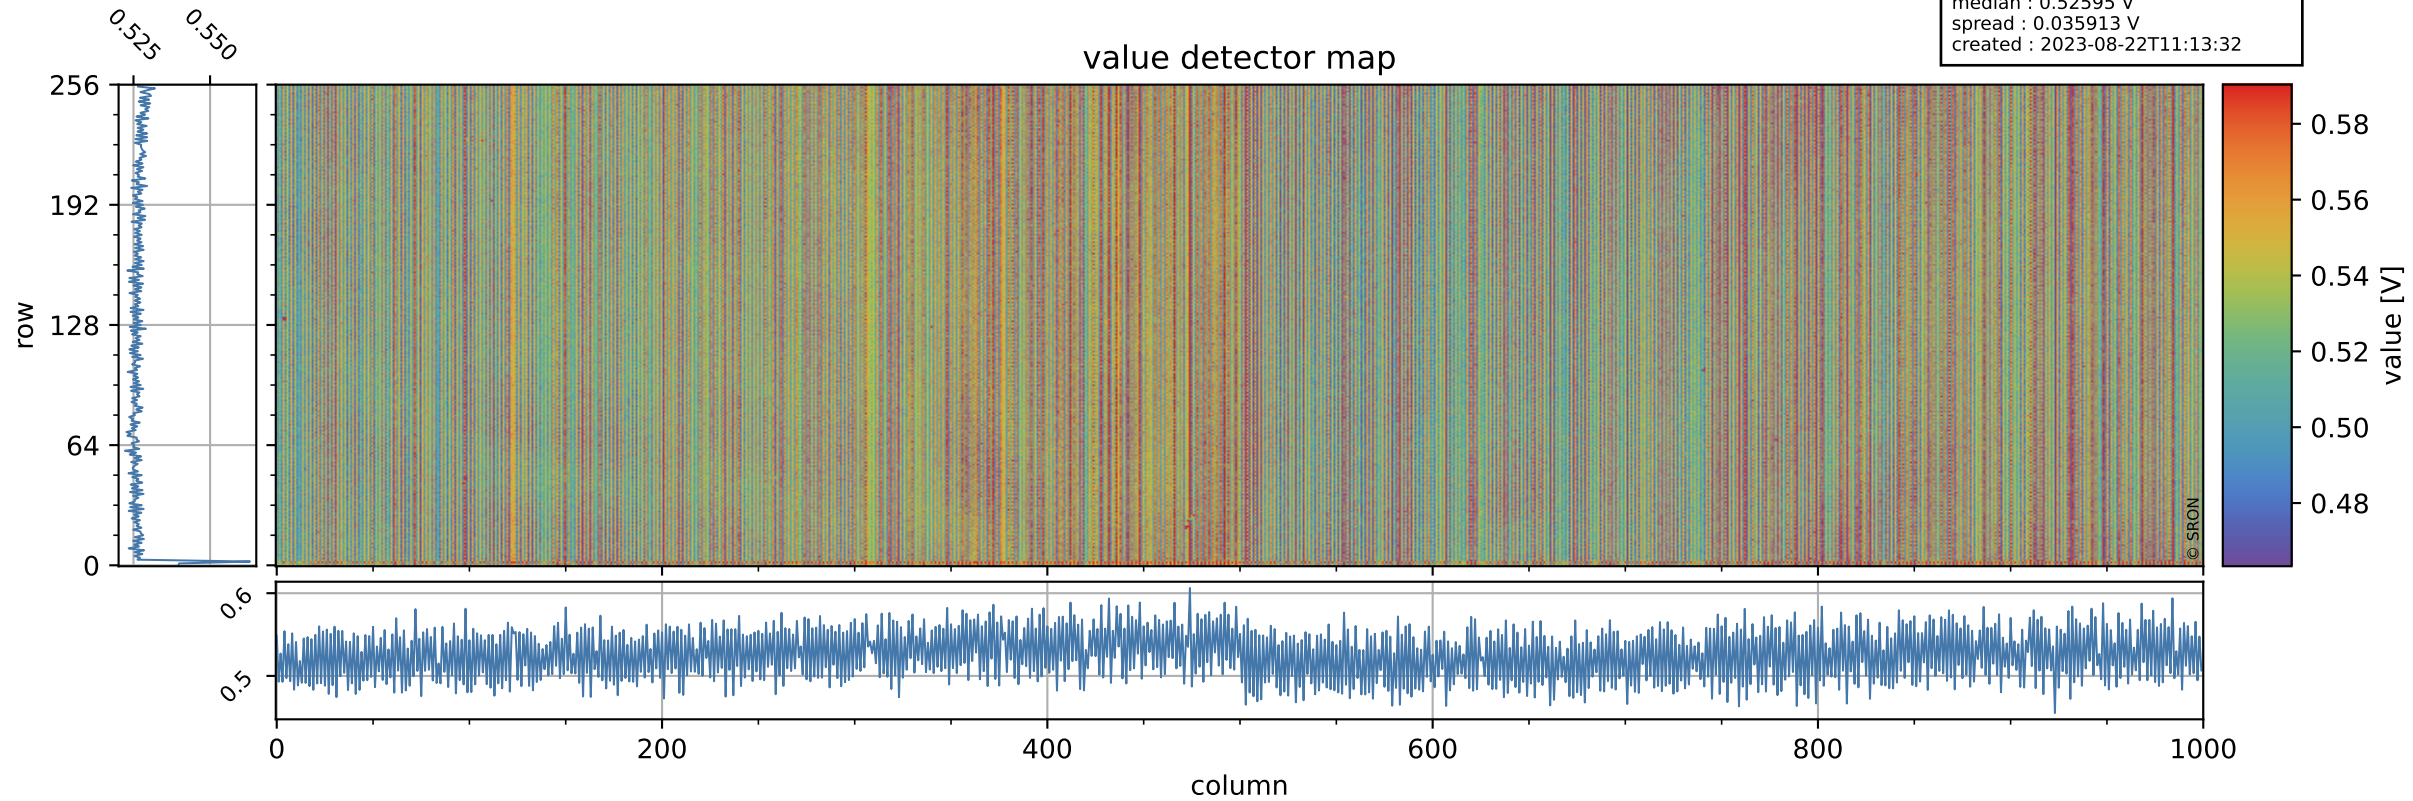

Tropomi SWIR offset (beta nominal)

orbits : 20 in [21952, 21997]
coverage : 2022-01-07 / 2022-01-10
median : 0.52595 V
spread : 0.035913 V
created : 2023-08-22T11:13:32

value detector map

Tropomi SWIR offset (beta nominal)

orbits : 20 in [21952, 21997]
coverage : 2022-01-07 / 2022-01-10
median : 27.435 μV
spread : 14.011 μV
created : 2023-08-22T11:13:33

Tropomi SWIR offset (beta nominal)

orbits : 20 in [21952, 21997]
coverage : 2022-01-07 / 2022-01-10
median : -0.063851 mV
spread : 0.41285 mV
created : 2023-08-22T11:13:33

value compared with SWIR offset CKD

Tropomi SWIR offset (beta nominal) ground-tracks of Sentinel-5P

orbits : 20 in [21952, 21997]
coverage : 2022-01-07 / 2022-01-10
created : 2023-08-22T11:13:33

Tropomi SWIR offset (beta nominal)

orbits : [1867, 21997]
coverage : 2018-02-20 / 2022-01-10
created : 2023-08-22T11:13:34

trend of detector median & temperatures