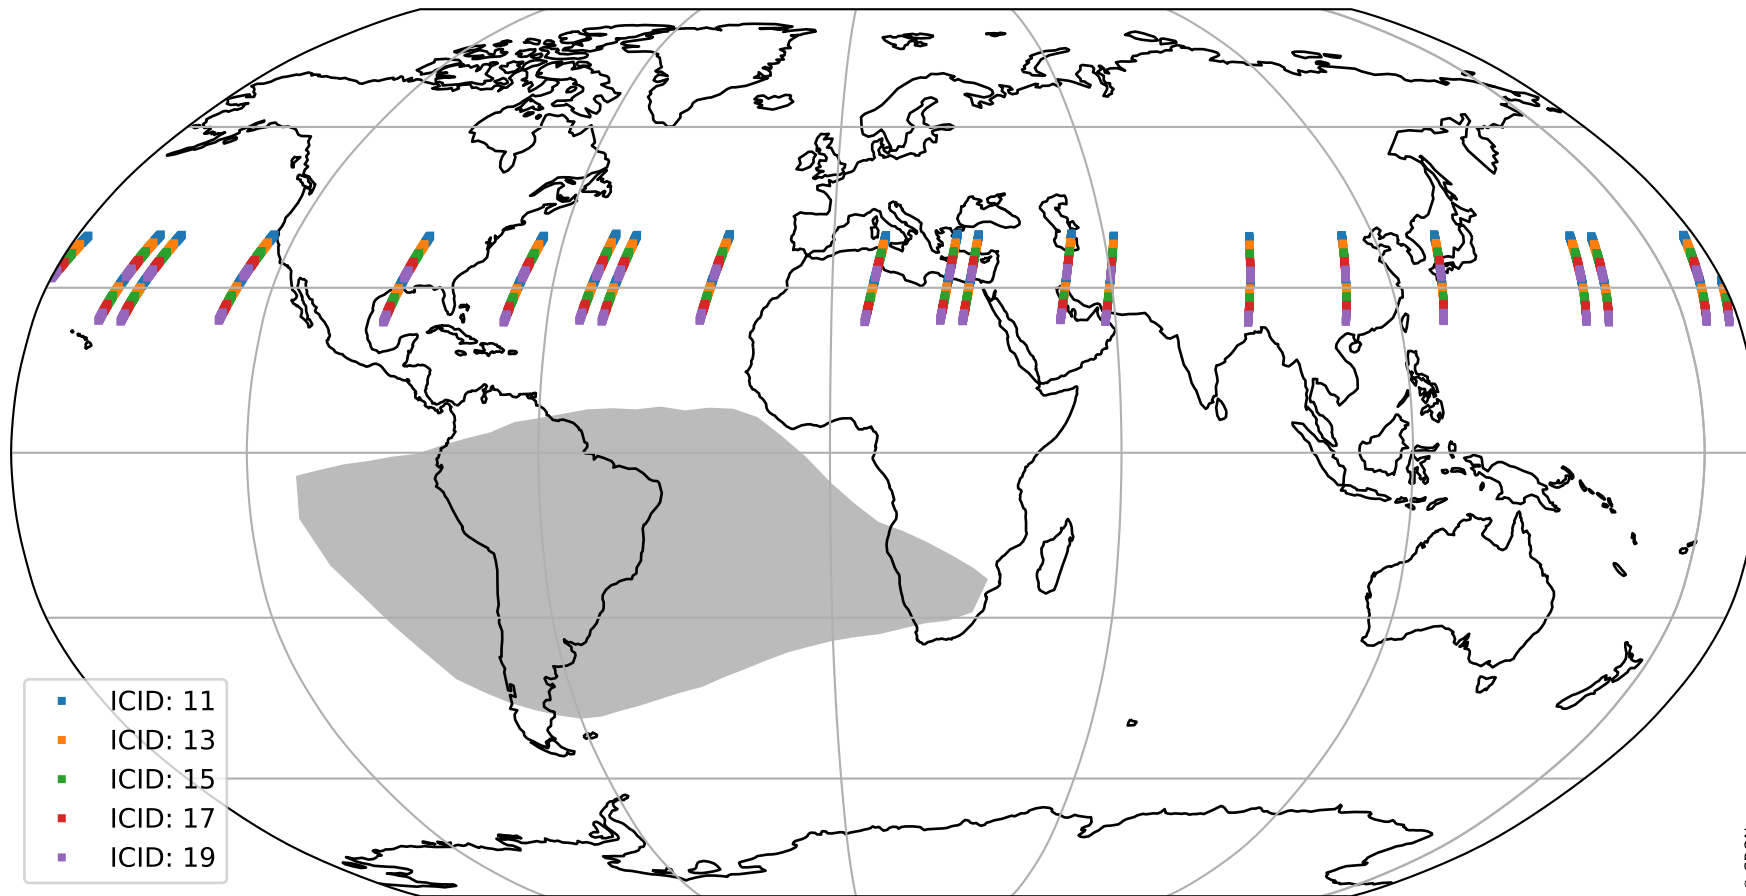

Tropomi SWIR offset (beta nominal)

orbits : 20 in [21952, 21997]
coverage : 2022-01-07 / 2022-01-10
median : 0.52595 V
spread : 0.035913 V
created : 2023-08-22T11:13:32

value detector map

Tropomi SWIR offset (beta nominal)

orbits : 20 in [21952, 21997]
coverage : 2022-01-07 / 2022-01-10
median : 27.435 μV
spread : 14.011 μV
created : 2023-08-22T11:13:33

Tropomi SWIR offset (beta nominal)

orbits : 20 in [21952, 21997]
coverage : 2022-01-07 / 2022-01-10
median : -0.063851 mV
spread : 0.41285 mV
created : 2023-08-22T11:13:33

value compared with SWIR offset CKD

Tropomi SWIR offset (beta nominal) ground-tracks of Sentinel-5P

orbits : 20 in [21952, 21997]
coverage : 2022-01-07 / 2022-01-10
created : 2023-08-22T11:13:33

Tropomi SWIR offset (beta nominal)

orbits : [1867, 21997]
coverage : 2018-02-20 / 2022-01-10
created : 2023-08-22T11:13:34

trend of detector median & temperatures