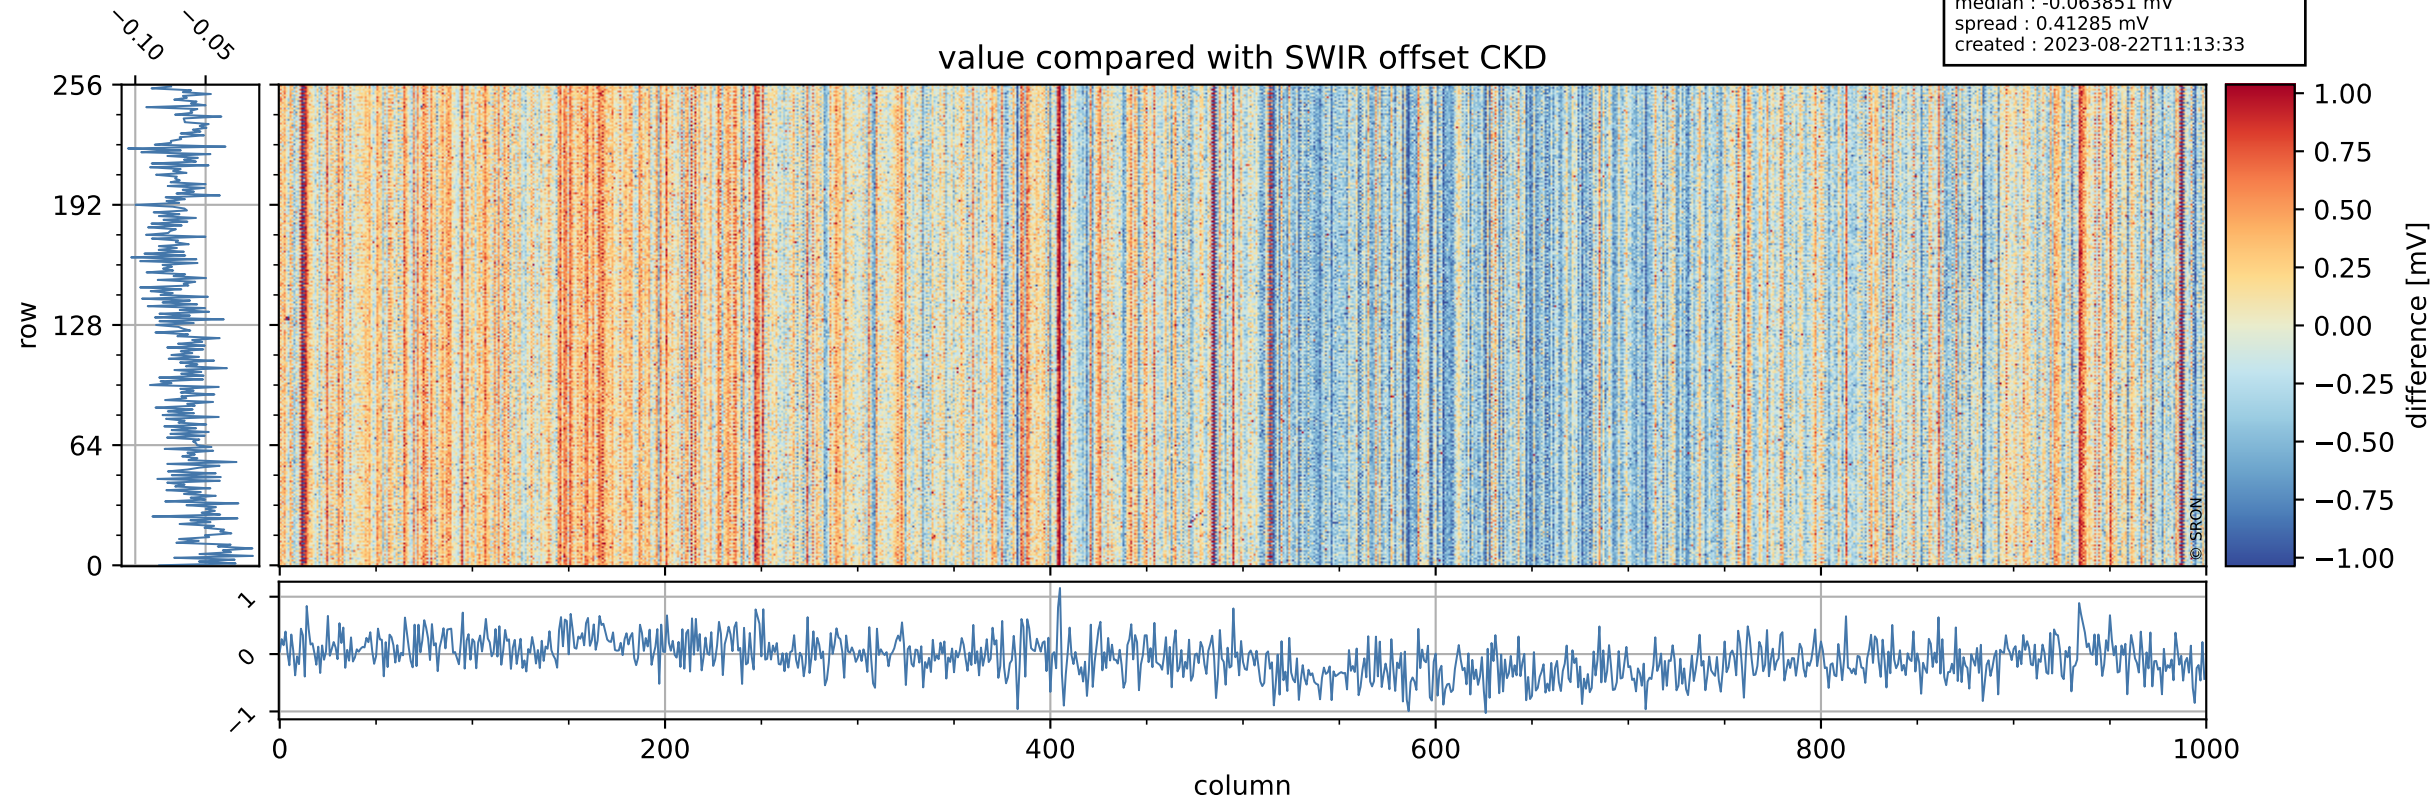

Tropomi SWIR offset (beta nominal)

orbits : 20 in [21952, 21997]
coverage : 2022-01-07 / 2022-01-10
median : 0.52595 V
spread : 0.035913 V
created : 2023-08-22T11:13:32

value detector map

Tropomi SWIR offset (beta nominal)

orbits : 20 in [21952, 21997]
coverage : 2022-01-07 / 2022-01-10
median : 27.435 μV
spread : 14.011 μV
created : 2023-08-22T11:13:33

Tropomi SWIR offset (beta nominal)

orbits : 20 in [21952, 21997]
coverage : 2022-01-07 / 2022-01-10
median : -0.063851 mV
spread : 0.41285 mV
created : 2023-08-22T11:13:33

value compared with SWIR offset CKD

Tropomi SWIR offset (beta nominal) ground-tracks of Sentinel-5P

orbits : 20 in [21952, 21997]
coverage : 2022-01-07 / 2022-01-10
created : 2023-08-22T11:13:33

Tropomi SWIR offset (beta nominal)

orbits : [1867, 21997]
coverage : 2018-02-20 / 2022-01-10
created : 2023-08-22T11:13:34

trend of detector median & temperatures