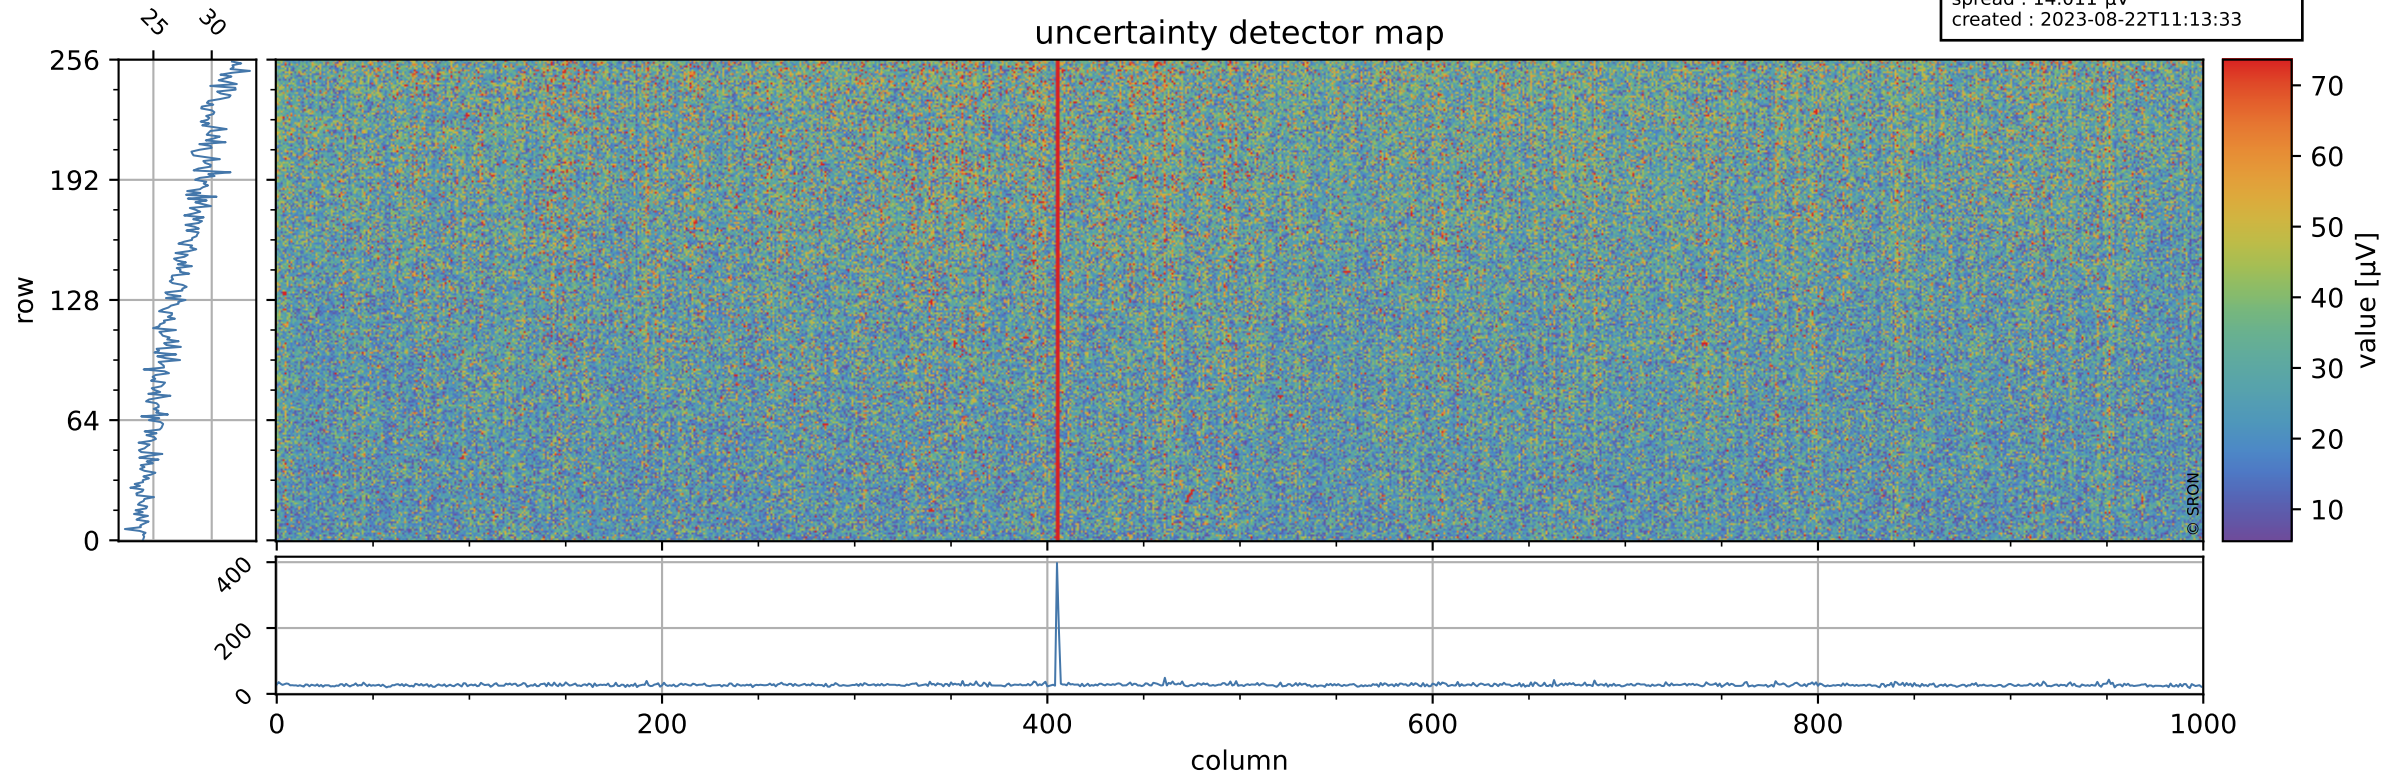

Tropomi SWIR offset (beta nominal)

orbits : 20 in [21952, 21997]
coverage : 2022-01-07 / 2022-01-10
median : 0.52595 V
spread : 0.035913 V
created : 2023-08-22T11:13:32

value detector map

Tropomi SWIR offset (beta nominal)

orbits : 20 in [21952, 21997]
coverage : 2022-01-07 / 2022-01-10
median : 27.435 μV
spread : 14.011 μV
created : 2023-08-22T11:13:33

Tropomi SWIR offset (beta nominal)

orbits : 20 in [21952, 21997]
coverage : 2022-01-07 / 2022-01-10
median : -0.063851 mV
spread : 0.41285 mV
created : 2023-08-22T11:13:33

value compared with SWIR offset CKD

Tropomi SWIR offset (beta nominal) ground-tracks of Sentinel-5P

orbits : 20 in [21952, 21997]
coverage : 2022-01-07 / 2022-01-10
created : 2023-08-22T11:13:33

Tropomi SWIR offset (beta nominal)

orbits : [1867, 21997]
coverage : 2018-02-20 / 2022-01-10
created : 2023-08-22T11:13:34

trend of detector median & temperatures