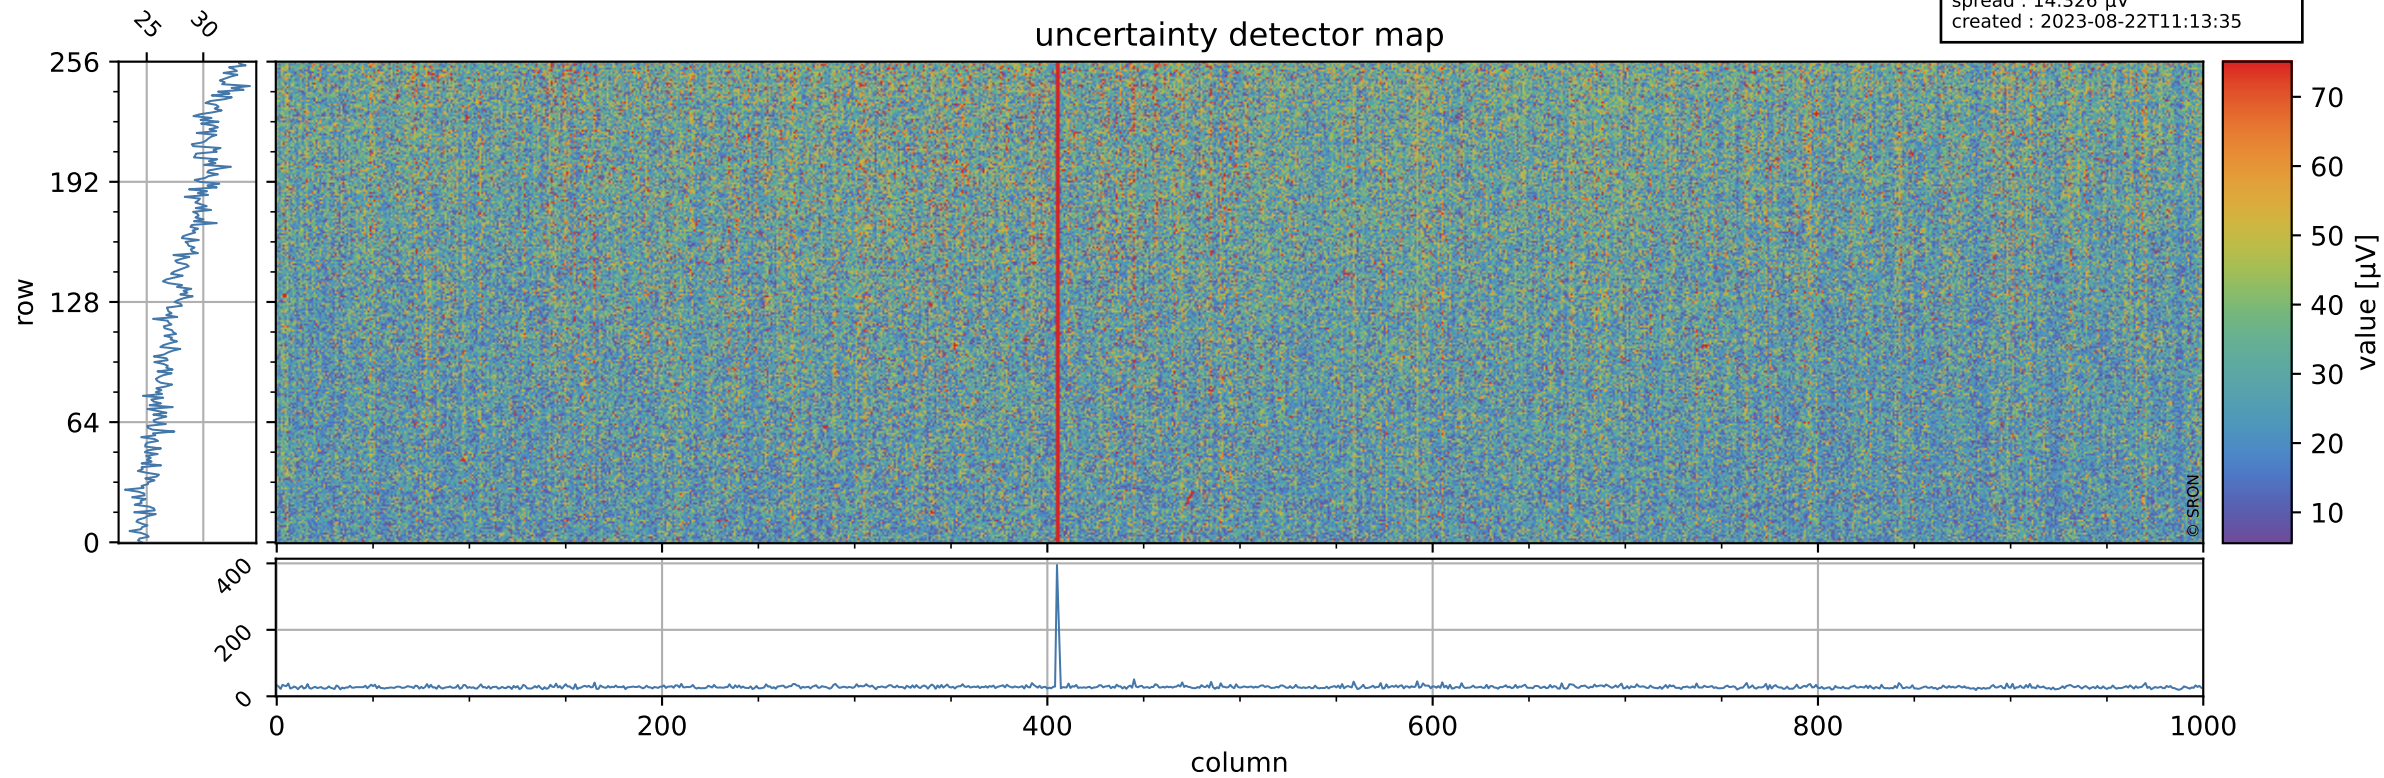

Tropomi SWIR offset (beta nominal)

orbits : 19 in [21997, 22042]
coverage : 2022-01-11 / 2022-01-14
median : 0.52594 V
spread : 0.035916 V
created : 2023-08-22T11:13:35

value detector map

Tropomi SWIR offset (beta nominal)

orbits : 19 in [21997, 22042]
coverage : 2022-01-11 / 2022-01-14
median : 28.205 μV
spread : 14.326 μV
created : 2023-08-22T11:13:35

Tropomi SWIR offset (beta nominal)

orbits : 19 in [21997, 22042]
coverage : 2022-01-11 / 2022-01-14
median : -0.072457 mV
spread : 0.41944 mV
created : 2023-08-22T11:13:35

value compared with SWIR offset CKD

Tropomi SWIR offset (beta nominal) ground-tracks of Sentinel-5P

orbits : 19 in [21997, 22042]
coverage : 2022-01-11 / 2022-01-14
created : 2023-08-22T11:13:35

Tropomi SWIR offset (beta nominal)

orbits : [1867, 22042]
coverage : 2018-02-20 / 2022-01-14
created : 2023-08-22T11:13:36

trend of detector median & temperatures