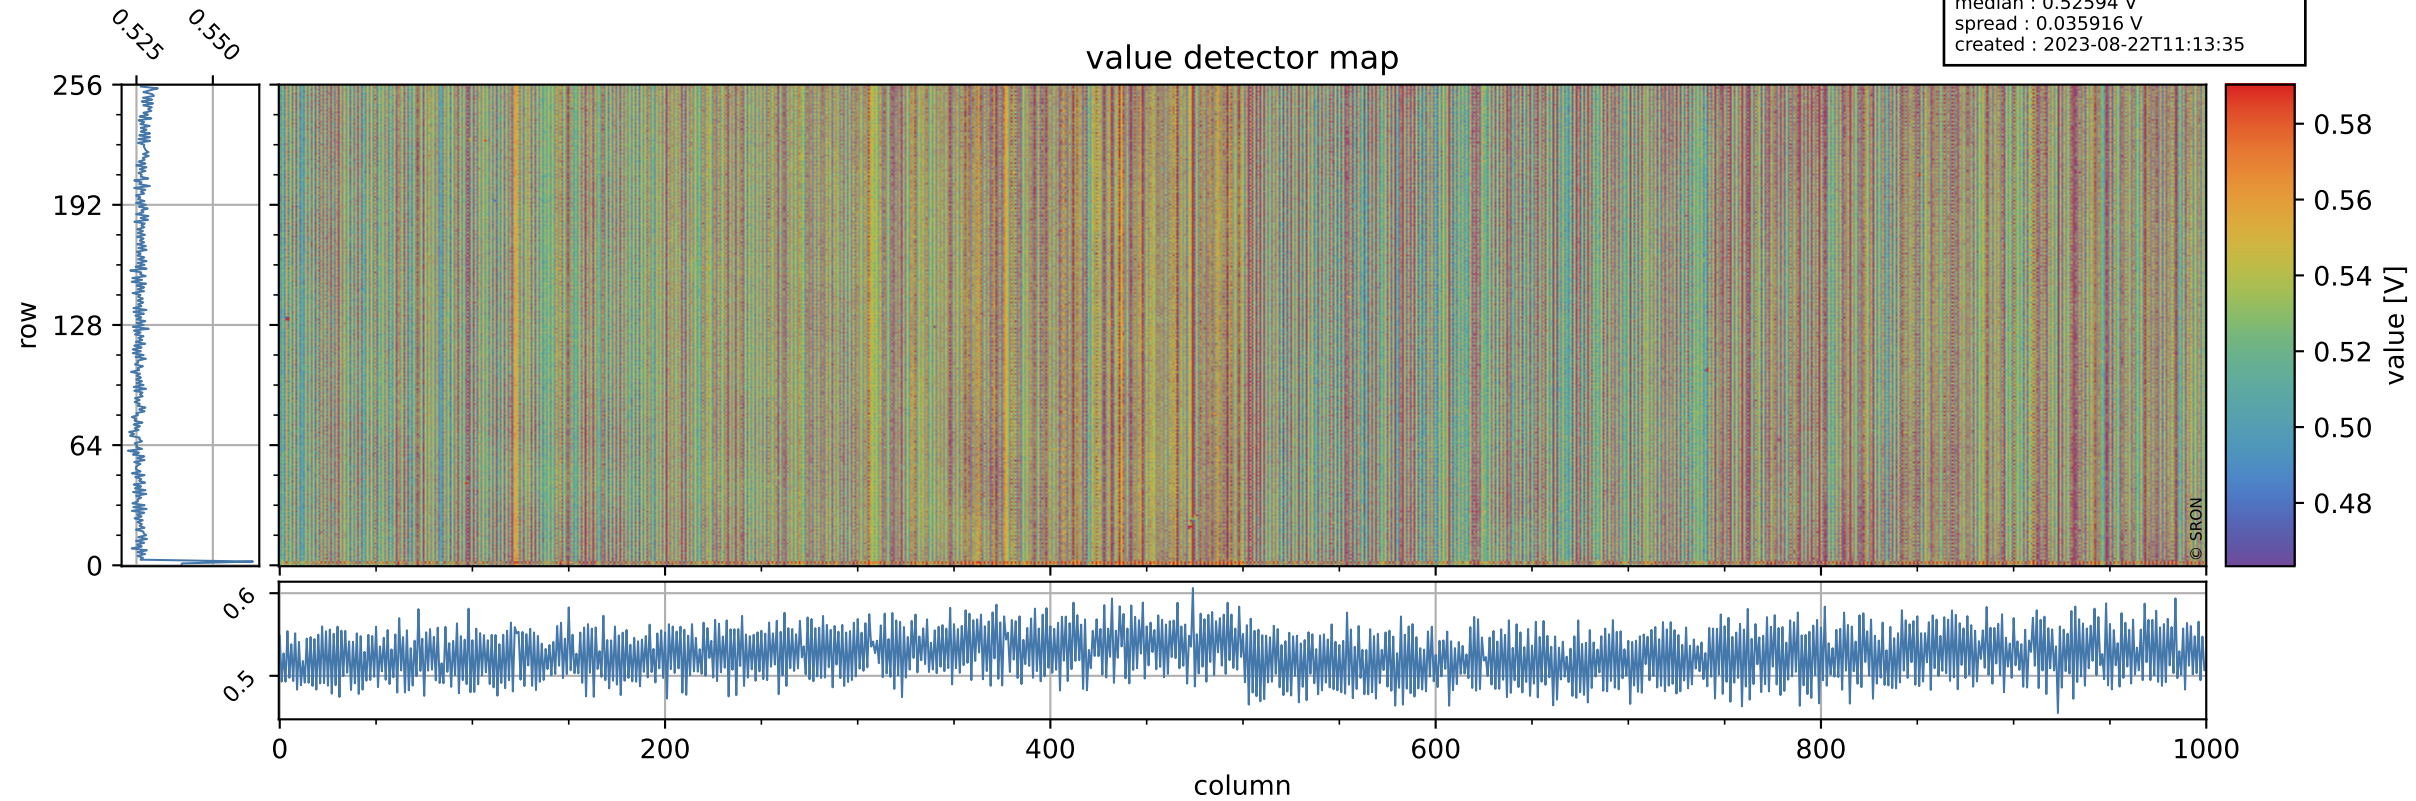

Tropomi SWIR offset (beta nominal)

orbits : 19 in [21997, 22042]
coverage : 2022-01-11 / 2022-01-14
median : 0.52594 V
spread : 0.035916 V
created : 2023-08-22T11:13:35

value detector map

Tropomi SWIR offset (beta nominal)

orbits : 19 in [21997, 22042]
coverage : 2022-01-11 / 2022-01-14
median : 28.205 μV
spread : 14.326 μV
created : 2023-08-22T11:13:35

Tropomi SWIR offset (beta nominal)

orbits : 19 in [21997, 22042]
coverage : 2022-01-11 / 2022-01-14
median : -0.072457 mV
spread : 0.41944 mV
created : 2023-08-22T11:13:35

value compared with SWIR offset CKD

Tropomi SWIR offset (beta nominal) ground-tracks of Sentinel-5P

orbits : 19 in [21997, 22042]
coverage : 2022-01-11 / 2022-01-14
created : 2023-08-22T11:13:35

Tropomi SWIR offset (beta nominal)

orbits : [1867, 22042]
coverage : 2018-02-20 / 2022-01-14
created : 2023-08-22T11:13:36

trend of detector median & temperatures