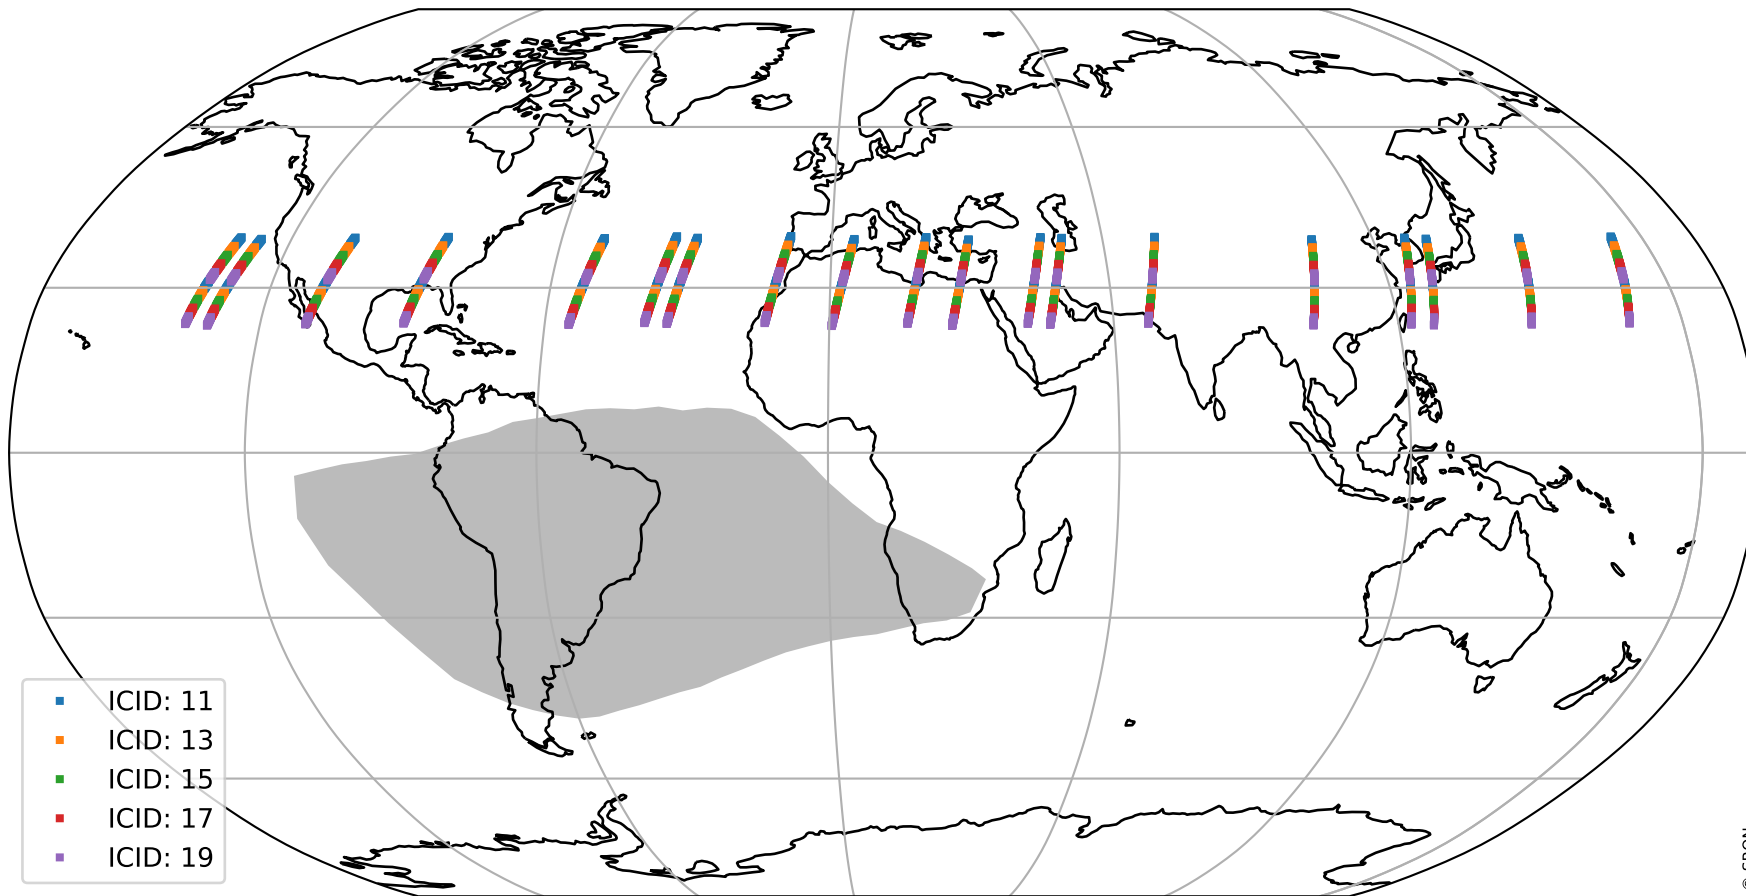

Tropomi SWIR offset (beta nominal)

orbits : 19 in [21997, 22042]
coverage : 2022-01-11 / 2022-01-14
median : 0.52594 V
spread : 0.035916 V
created : 2023-08-22T11:13:35

value detector map

Tropomi SWIR offset (beta nominal)

orbits : 19 in [21997, 22042]
coverage : 2022-01-11 / 2022-01-14
median : 28.205 μV
spread : 14.326 μV
created : 2023-08-22T11:13:35

Tropomi SWIR offset (beta nominal)

orbits : 19 in [21997, 22042]
coverage : 2022-01-11 / 2022-01-14
median : -0.072457 mV
spread : 0.41944 mV
created : 2023-08-22T11:13:35

value compared with SWIR offset CKD

Tropomi SWIR offset (beta nominal) ground-tracks of Sentinel-5P

orbits : 19 in [21997, 22042]
coverage : 2022-01-11 / 2022-01-14
created : 2023-08-22T11:13:35

Tropomi SWIR offset (beta nominal)

orbits : [1867, 22042]
coverage : 2018-02-20 / 2022-01-14
created : 2023-08-22T11:13:36

trend of detector median & temperatures