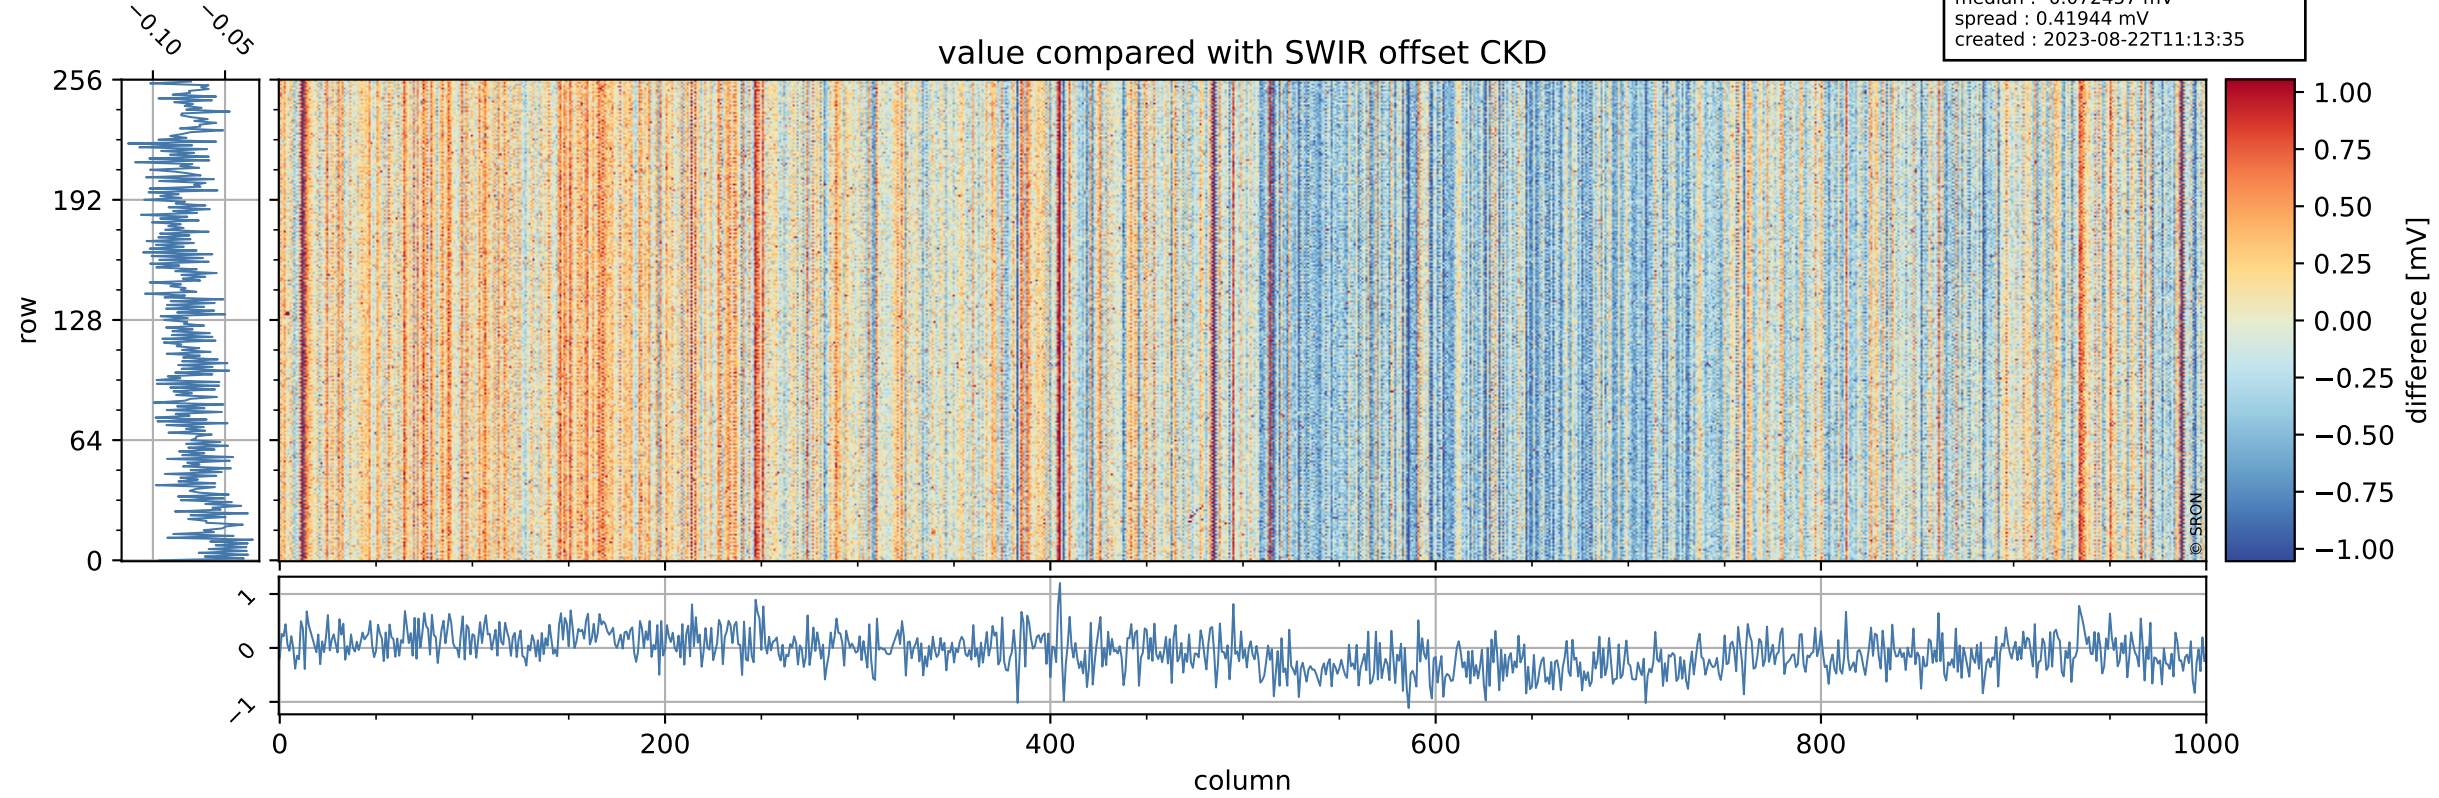

Tropomi SWIR offset (beta nominal)

orbits : 19 in [21997, 22042]
coverage : 2022-01-11 / 2022-01-14
median : 0.52594 V
spread : 0.035916 V
created : 2023-08-22T11:13:35

value detector map

Tropomi SWIR offset (beta nominal)

orbits : 19 in [21997, 22042]
coverage : 2022-01-11 / 2022-01-14
median : 28.205 μV
spread : 14.326 μV
created : 2023-08-22T11:13:35

Tropomi SWIR offset (beta nominal)

orbits : 19 in [21997, 22042]
coverage : 2022-01-11 / 2022-01-14
median : -0.072457 mV
spread : 0.41944 mV
created : 2023-08-22T11:13:35

value compared with SWIR offset CKD

Tropomi SWIR offset (beta nominal) ground-tracks of Sentinel-5P

orbits : 19 in [21997, 22042]
coverage : 2022-01-11 / 2022-01-14
created : 2023-08-22T11:13:35

Tropomi SWIR offset (beta nominal)

orbits : [1867, 22042]
coverage : 2018-02-20 / 2022-01-14
created : 2023-08-22T11:13:36

trend of detector median & temperatures