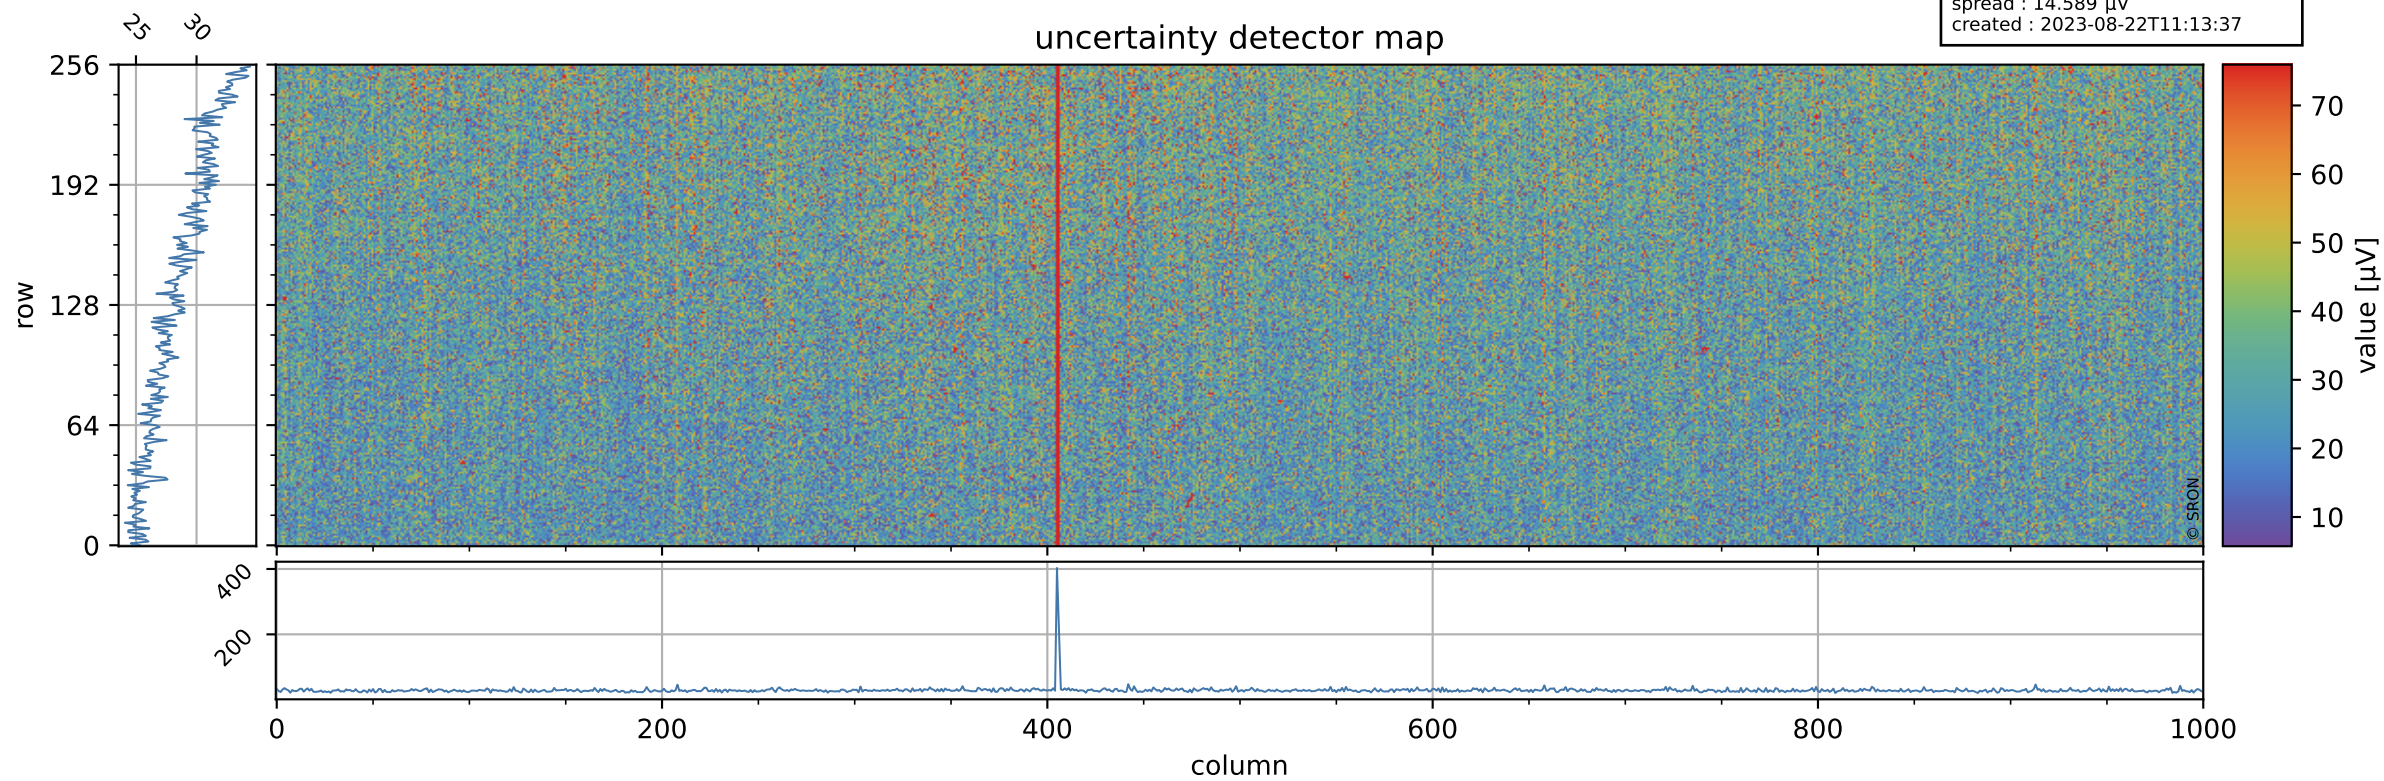

Tropomi SWIR offset (beta nominal)

orbits : 18 in [22042, 22087]
coverage : 2022-01-14 / 2022-01-17
median : 0.52594 V
spread : 0.03592 V
created : 2023-08-22T11:13:37

value detector map

Tropomi SWIR offset (beta nominal)

orbits : 18 in [22042, 22087]
coverage : 2022-01-14 / 2022-01-17
median : 28.734 μV
spread : 14.589 μV
created : 2023-08-22T11:13:37

Tropomi SWIR offset (beta nominal)

orbits : 18 in [22042, 22087]
coverage : 2022-01-14 / 2022-01-17
median : -0.074285 mV
spread : 0.41353 mV
created : 2023-08-22T11:13:37

value compared with SWIR offset CKD

Tropomi SWIR offset (beta nominal) ground-tracks of Sentinel-5P

orbits : 18 in [22042, 22087]
coverage : 2022-01-14 / 2022-01-17
created : 2023-08-22T11:13:38

Tropomi SWIR offset (beta nominal)

orbits : [1867, 22087]
coverage : 2018-02-20 / 2022-01-17
created : 2023-08-22T11:13:38

trend of detector median & temperatures