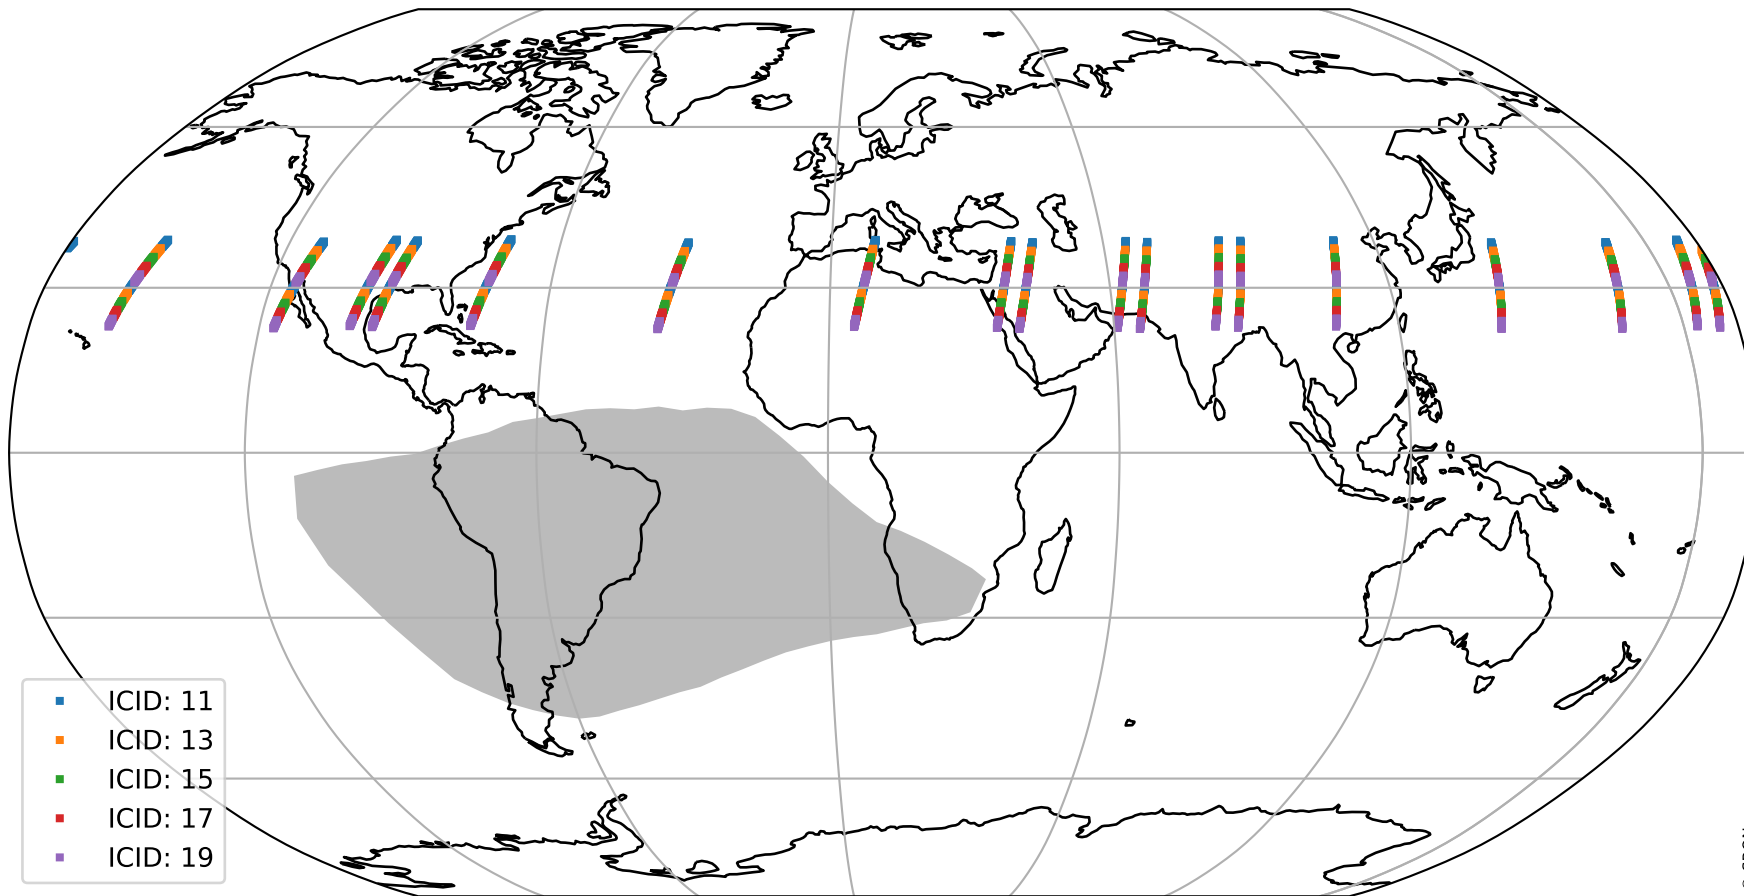

Tropomi SWIR offset (beta nominal)

orbits : 18 in [22042, 22087]
coverage : 2022-01-14 / 2022-01-17
median : 0.52594 V
spread : 0.03592 V
created : 2023-08-22T11:13:37

value detector map

Tropomi SWIR offset (beta nominal)

orbits : 18 in [22042, 22087]
coverage : 2022-01-14 / 2022-01-17
median : 28.734 μV
spread : 14.589 μV
created : 2023-08-22T11:13:37

Tropomi SWIR offset (beta nominal)

orbits : 18 in [22042, 22087]
coverage : 2022-01-14 / 2022-01-17
median : -0.074285 mV
spread : 0.41353 mV
created : 2023-08-22T11:13:37

value compared with SWIR offset CKD

Tropomi SWIR offset (beta nominal) ground-tracks of Sentinel-5P

orbits : 18 in [22042, 22087]
coverage : 2022-01-14 / 2022-01-17
created : 2023-08-22T11:13:38

Tropomi SWIR offset (beta nominal)

orbits : [1867, 22087]
coverage : 2018-02-20 / 2022-01-17
created : 2023-08-22T11:13:38

trend of detector median & temperatures