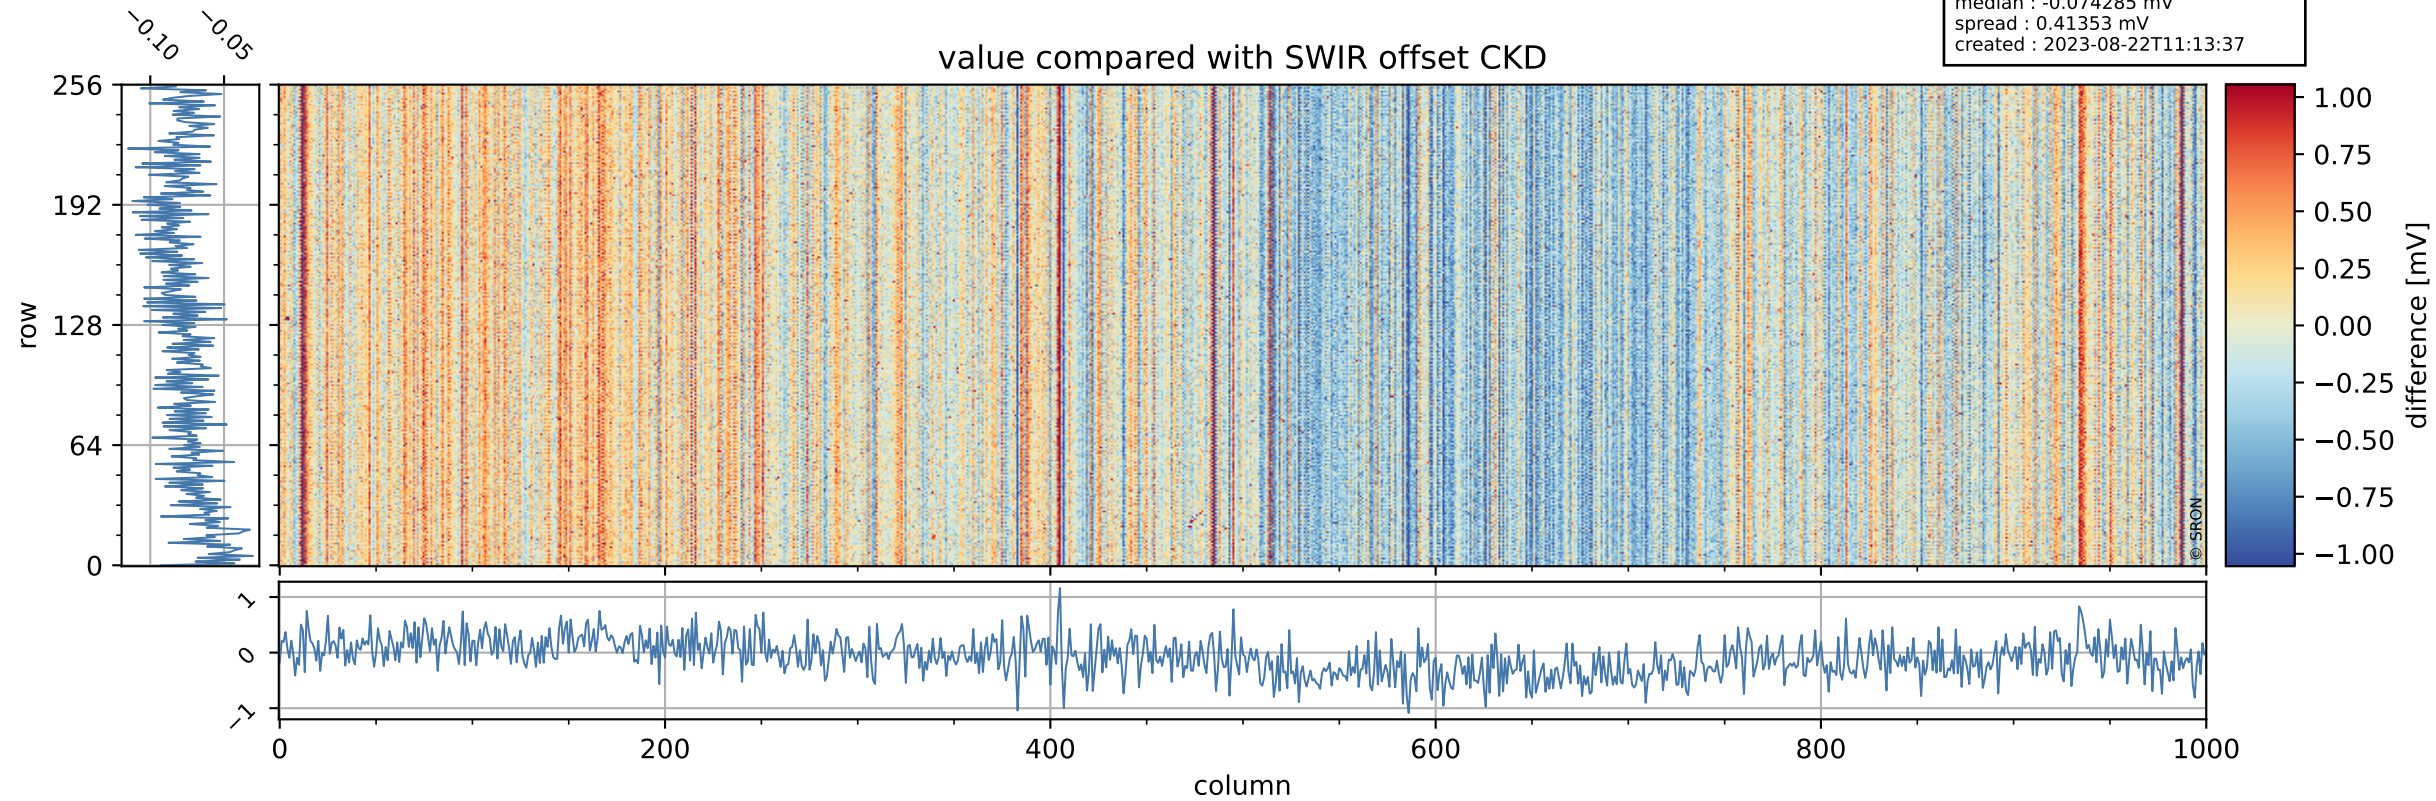

Tropomi SWIR offset (beta nominal)

orbits : 18 in [22042, 22087]
coverage : 2022-01-14 / 2022-01-17
median : 0.52594 V
spread : 0.03592 V
created : 2023-08-22T11:13:37

value detector map

Tropomi SWIR offset (beta nominal)

orbits : 18 in [22042, 22087]
coverage : 2022-01-14 / 2022-01-17
median : 28.734 μV
spread : 14.589 μV
created : 2023-08-22T11:13:37

Tropomi SWIR offset (beta nominal)

orbits : 18 in [22042, 22087]
coverage : 2022-01-14 / 2022-01-17
median : -0.074285 mV
spread : 0.41353 mV
created : 2023-08-22T11:13:37

value compared with SWIR offset CKD

Tropomi SWIR offset (beta nominal) ground-tracks of Sentinel-5P

orbits : 18 in [22042, 22087]
coverage : 2022-01-14 / 2022-01-17
created : 2023-08-22T11:13:38

Tropomi SWIR offset (beta nominal)

orbits : [1867, 22087]
coverage : 2018-02-20 / 2022-01-17
created : 2023-08-22T11:13:38

trend of detector median & temperatures