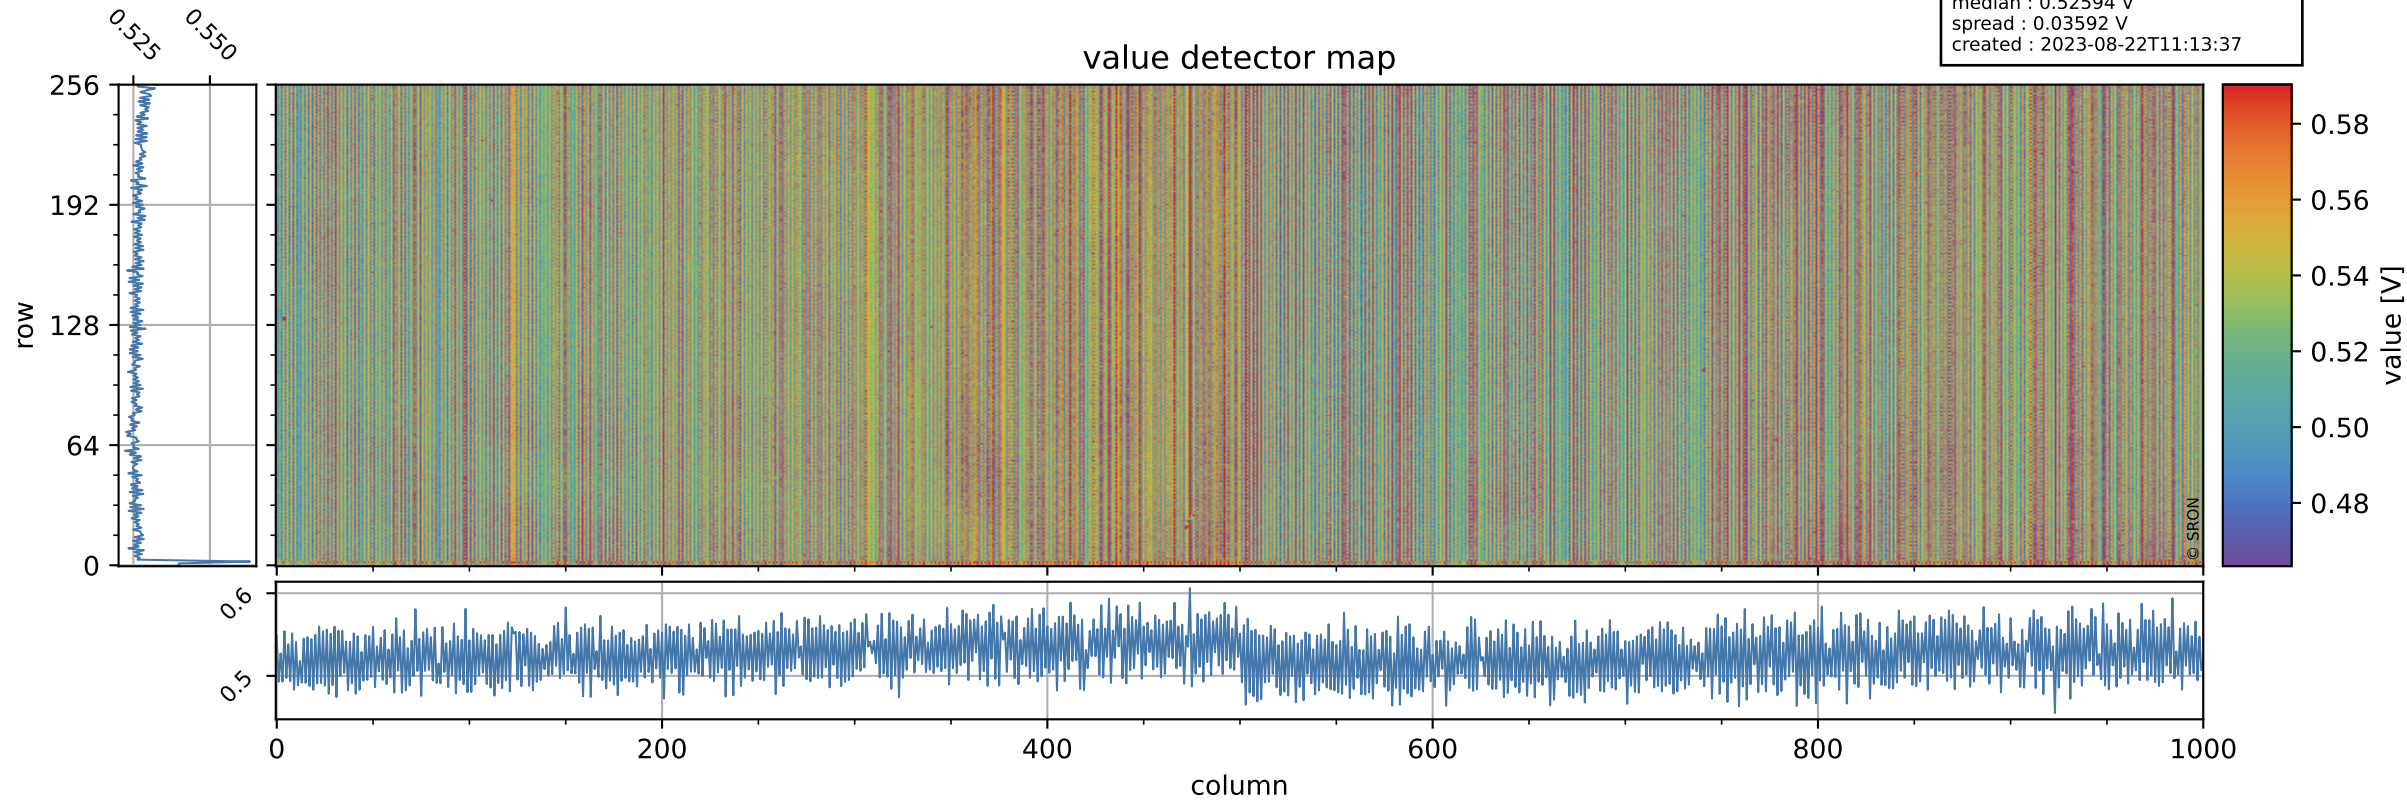

Tropomi SWIR offset (beta nominal)

orbits : 18 in [22042, 22087]
coverage : 2022-01-14 / 2022-01-17
median : 0.52594 V
spread : 0.03592 V
created : 2023-08-22T11:13:37

value detector map

Tropomi SWIR offset (beta nominal)

orbits : 18 in [22042, 22087]
coverage : 2022-01-14 / 2022-01-17
median : 28.734 μV
spread : 14.589 μV
created : 2023-08-22T11:13:37

Tropomi SWIR offset (beta nominal)

orbits : 18 in [22042, 22087]
coverage : 2022-01-14 / 2022-01-17
median : -0.074285 mV
spread : 0.41353 mV
created : 2023-08-22T11:13:37

value compared with SWIR offset CKD

Tropomi SWIR offset (beta nominal) ground-tracks of Sentinel-5P

orbits : 18 in [22042, 22087]
coverage : 2022-01-14 / 2022-01-17
created : 2023-08-22T11:13:38

Tropomi SWIR offset (beta nominal)

orbits : [1867, 22087]
coverage : 2018-02-20 / 2022-01-17
created : 2023-08-22T11:13:38

trend of detector median & temperatures