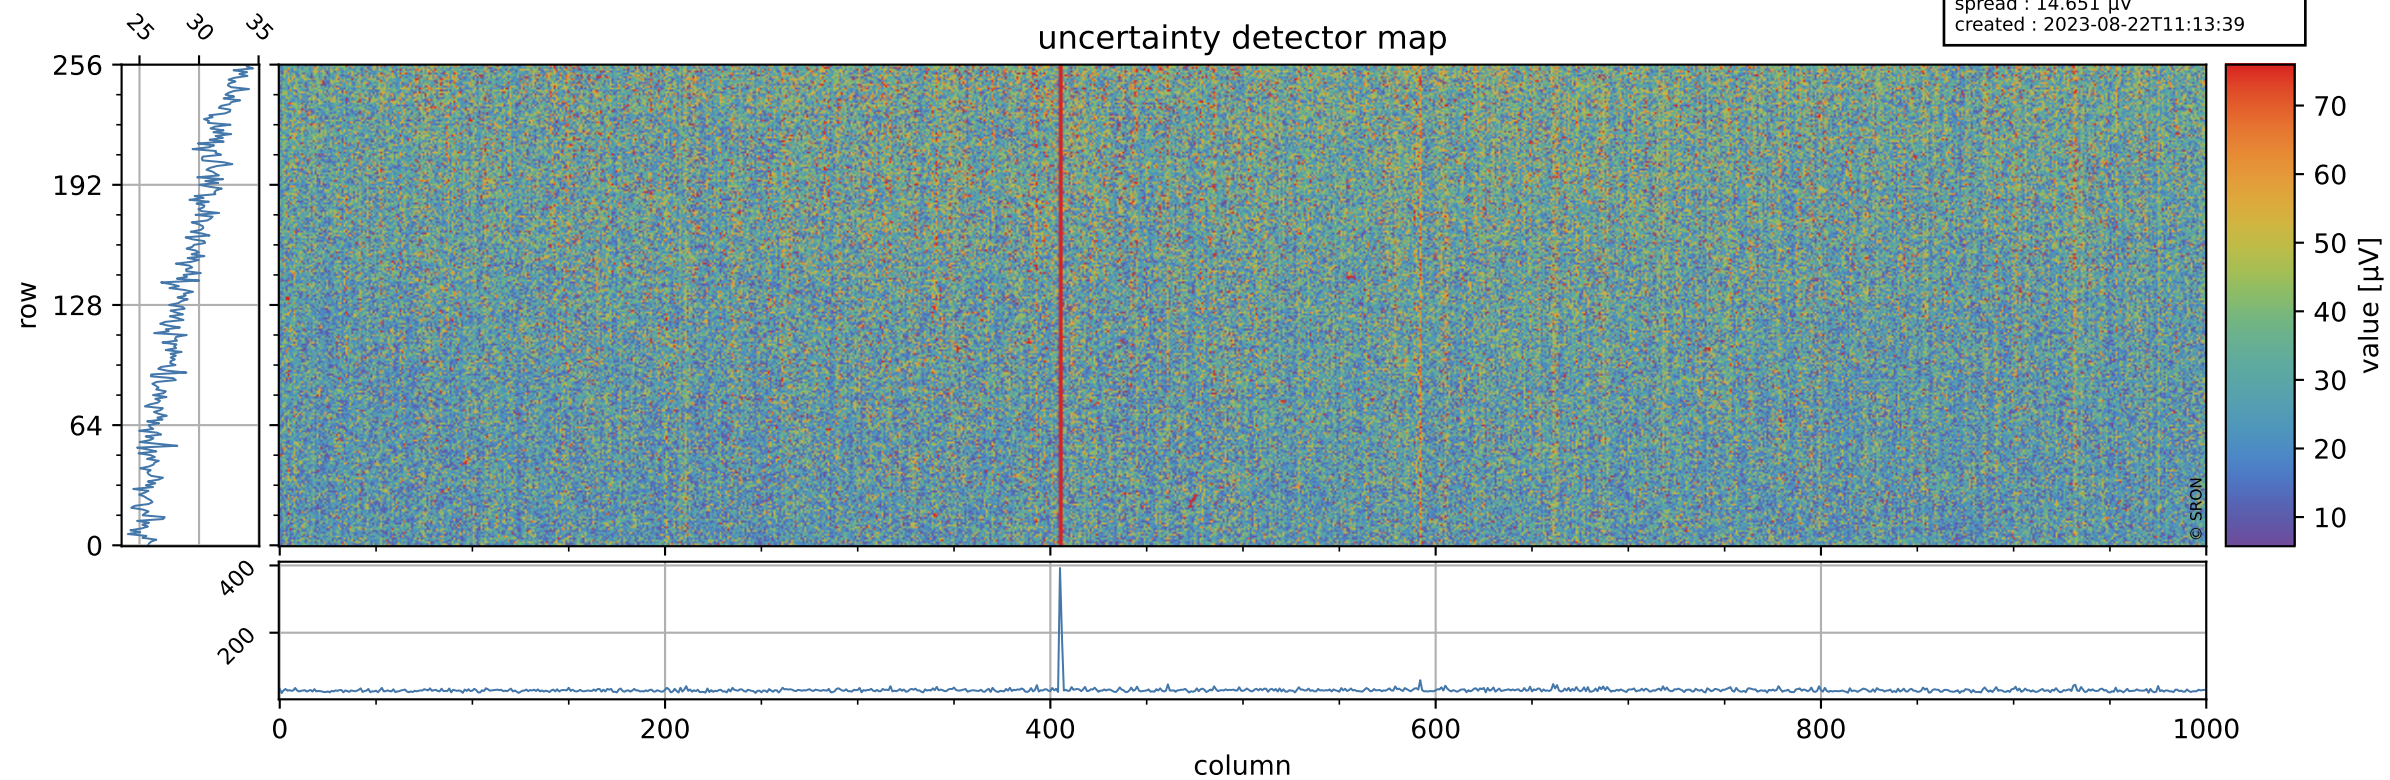

Tropomi SWIR offset (beta nominal)

orbits : 18 in [22087, 22132]
coverage : 2022-01-17 / 2022-01-20
median : 0.52594 V
spread : 0.035919 V
created : 2023-08-22T11:13:39

value detector map

Tropomi SWIR offset (beta nominal)

orbits : 18 in [22087, 22132]
coverage : 2022-01-17 / 2022-01-20
median : 29.003 μV
spread : 14.651 μV
created : 2023-08-22T11:13:39

Tropomi SWIR offset (beta nominal)

orbits : 18 in [22087, 22132]
coverage : 2022-01-17 / 2022-01-20
median : -0.074394 mV
spread : 0.40826 mV
created : 2023-08-22T11:13:39

value compared with SWIR offset CKD

Tropomi SWIR offset (beta nominal) ground-tracks of Sentinel-5P

orbits : 18 in [22087, 22132]
coverage : 2022-01-17 / 2022-01-20
created : 2023-08-22T11:13:40

Tropomi SWIR offset (beta nominal)

orbits : [1867, 22132]
coverage : 2018-02-20 / 2022-01-20
created : 2023-08-22T11:13:40

trend of detector median & temperatures