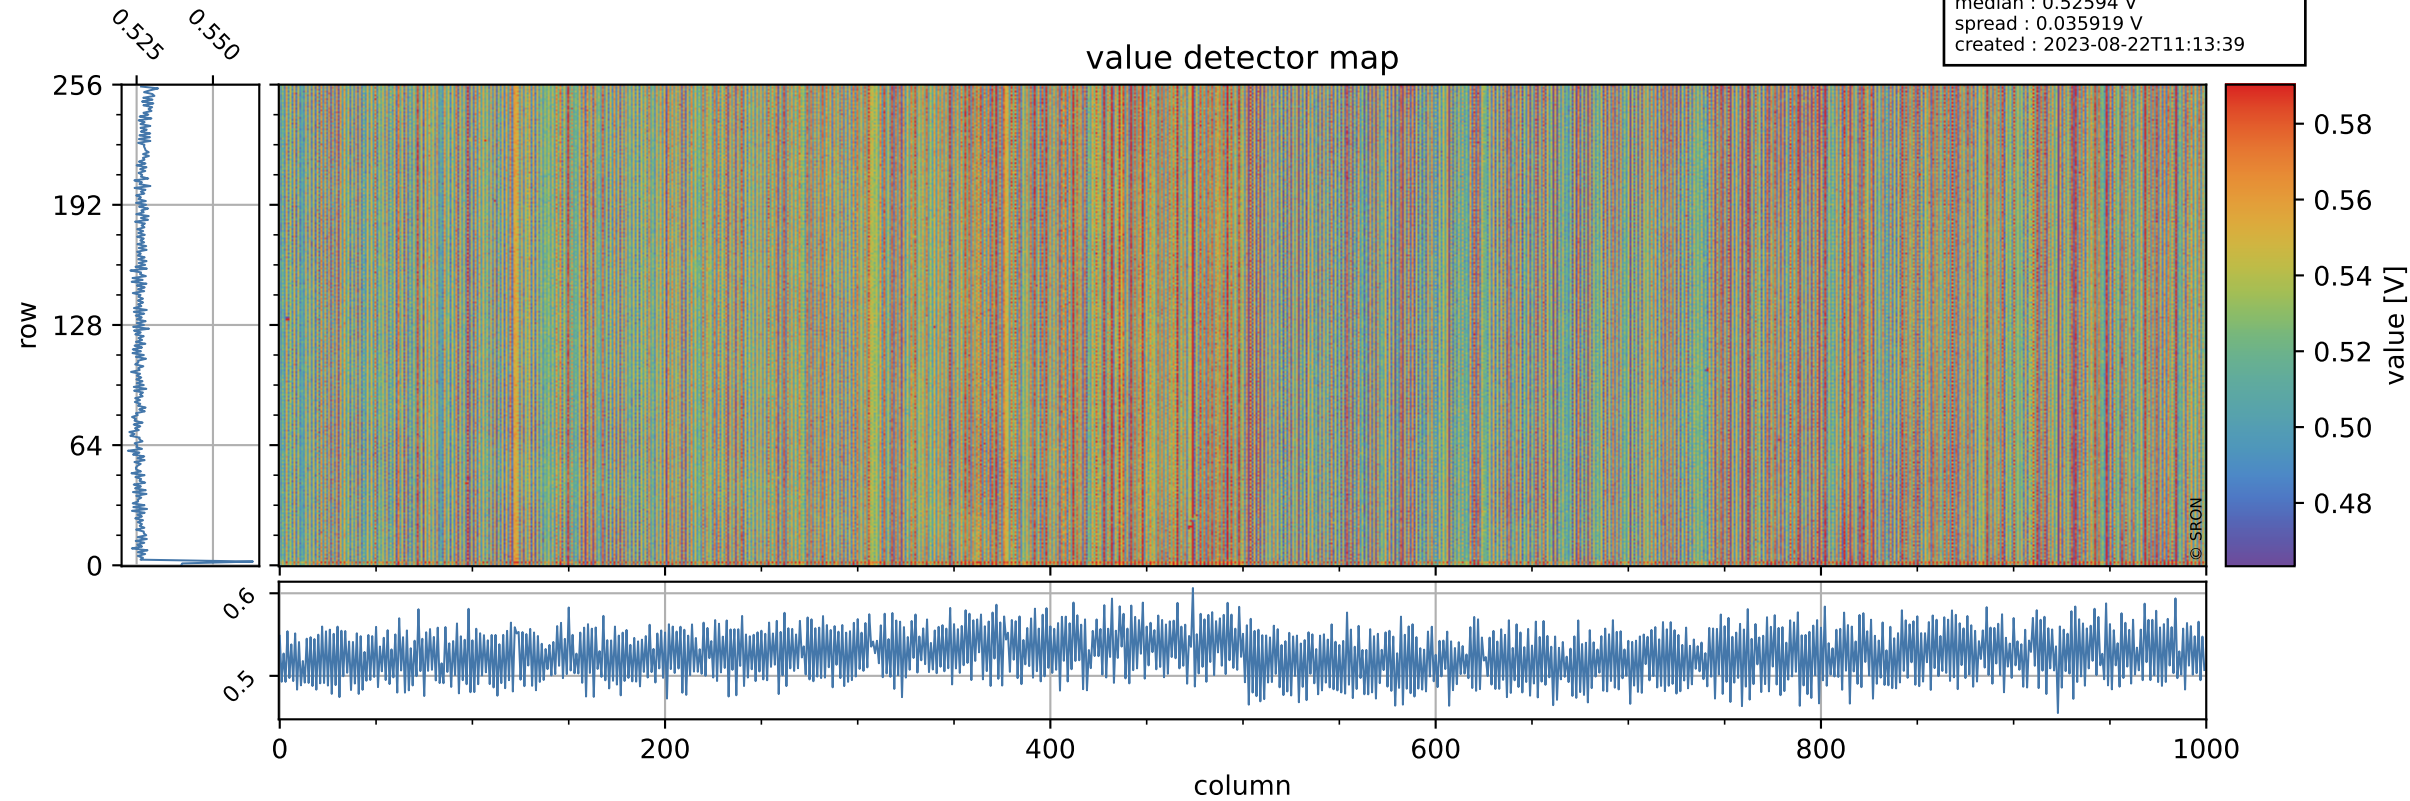

Tropomi SWIR offset (beta nominal)

orbits : 18 in [22087, 22132]
coverage : 2022-01-17 / 2022-01-20
median : 0.52594 V
spread : 0.035919 V
created : 2023-08-22T11:13:39

value detector map

Tropomi SWIR offset (beta nominal)

orbits : 18 in [22087, 22132]
coverage : 2022-01-17 / 2022-01-20
median : 29.003 μV
spread : 14.651 μV
created : 2023-08-22T11:13:39

Tropomi SWIR offset (beta nominal)

orbits : 18 in [22087, 22132]
coverage : 2022-01-17 / 2022-01-20
median : -0.074394 mV
spread : 0.40826 mV
created : 2023-08-22T11:13:39

value compared with SWIR offset CKD

Tropomi SWIR offset (beta nominal) ground-tracks of Sentinel-5P

orbits : 18 in [22087, 22132]
coverage : 2022-01-17 / 2022-01-20
created : 2023-08-22T11:13:40

Tropomi SWIR offset (beta nominal)

orbits : [1867, 22132]
coverage : 2018-02-20 / 2022-01-20
created : 2023-08-22T11:13:40

trend of detector median & temperatures