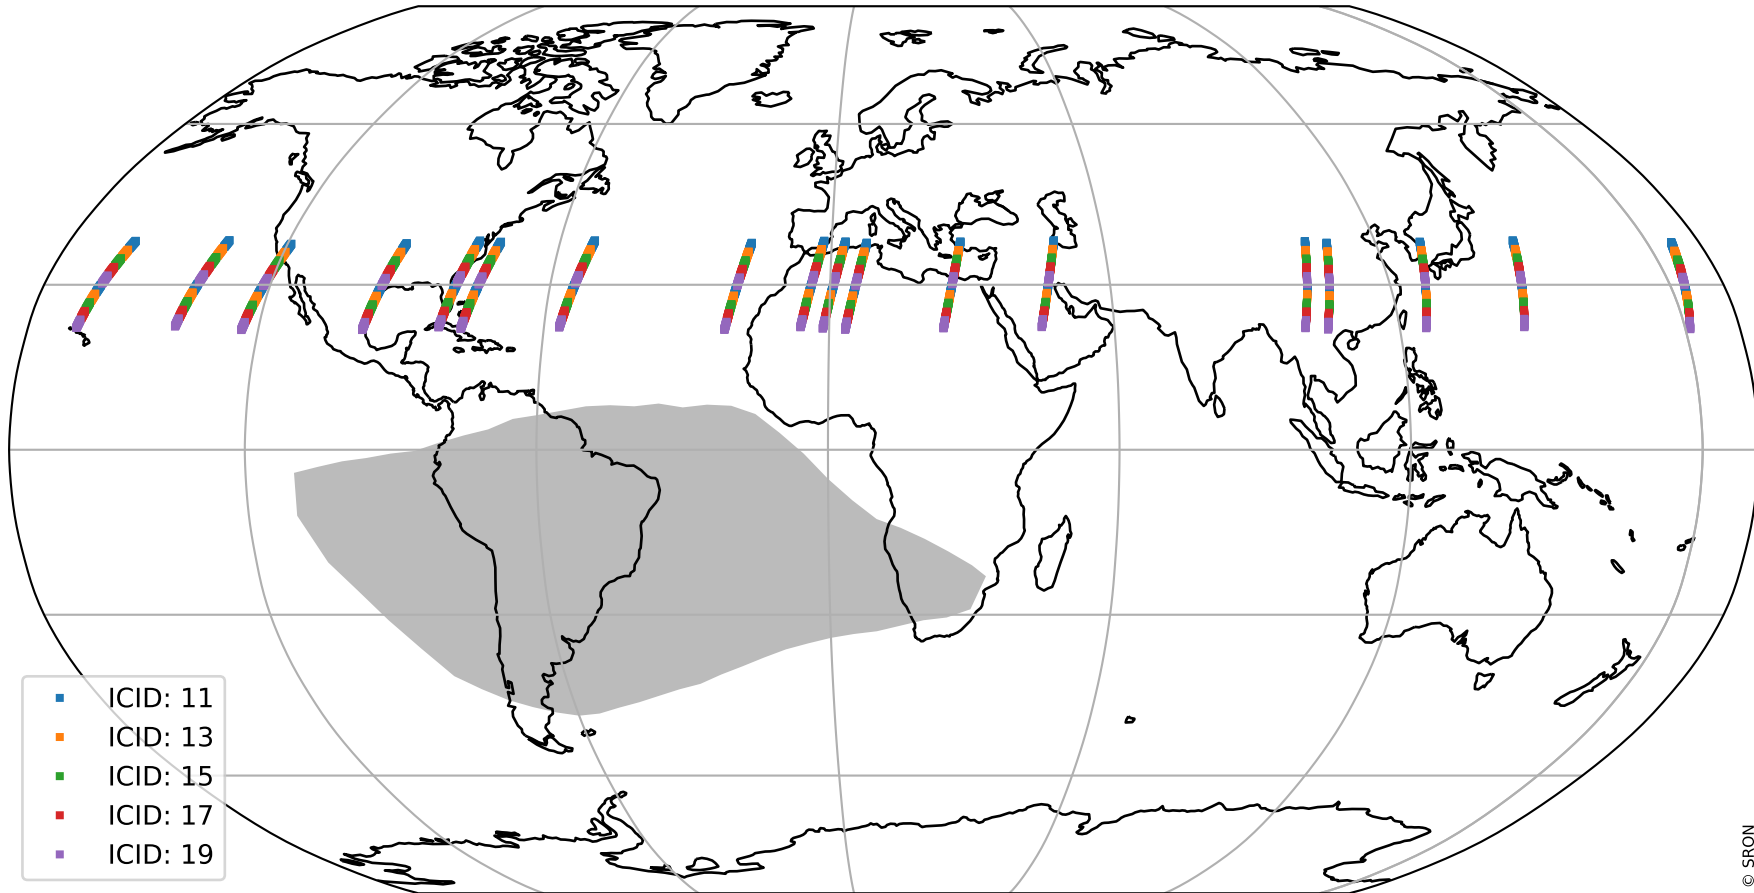

Tropomi SWIR offset (beta nominal)

orbits : 18 in [22087, 22132]
coverage : 2022-01-17 / 2022-01-20
median : 0.52594 V
spread : 0.035919 V
created : 2023-08-22T11:13:39

value detector map

Tropomi SWIR offset (beta nominal)

orbits : 18 in [22087, 22132]
coverage : 2022-01-17 / 2022-01-20
median : 29.003 μV
spread : 14.651 μV
created : 2023-08-22T11:13:39

Tropomi SWIR offset (beta nominal)

orbits : 18 in [22087, 22132]
coverage : 2022-01-17 / 2022-01-20
median : -0.074394 mV
spread : 0.40826 mV
created : 2023-08-22T11:13:39

value compared with SWIR offset CKD

Tropomi SWIR offset (beta nominal) ground-tracks of Sentinel-5P

orbits : 18 in [22087, 22132]
coverage : 2022-01-17 / 2022-01-20
created : 2023-08-22T11:13:40

Tropomi SWIR offset (beta nominal)

orbits : [1867, 22132]
coverage : 2018-02-20 / 2022-01-20
created : 2023-08-22T11:13:40

trend of detector median & temperatures