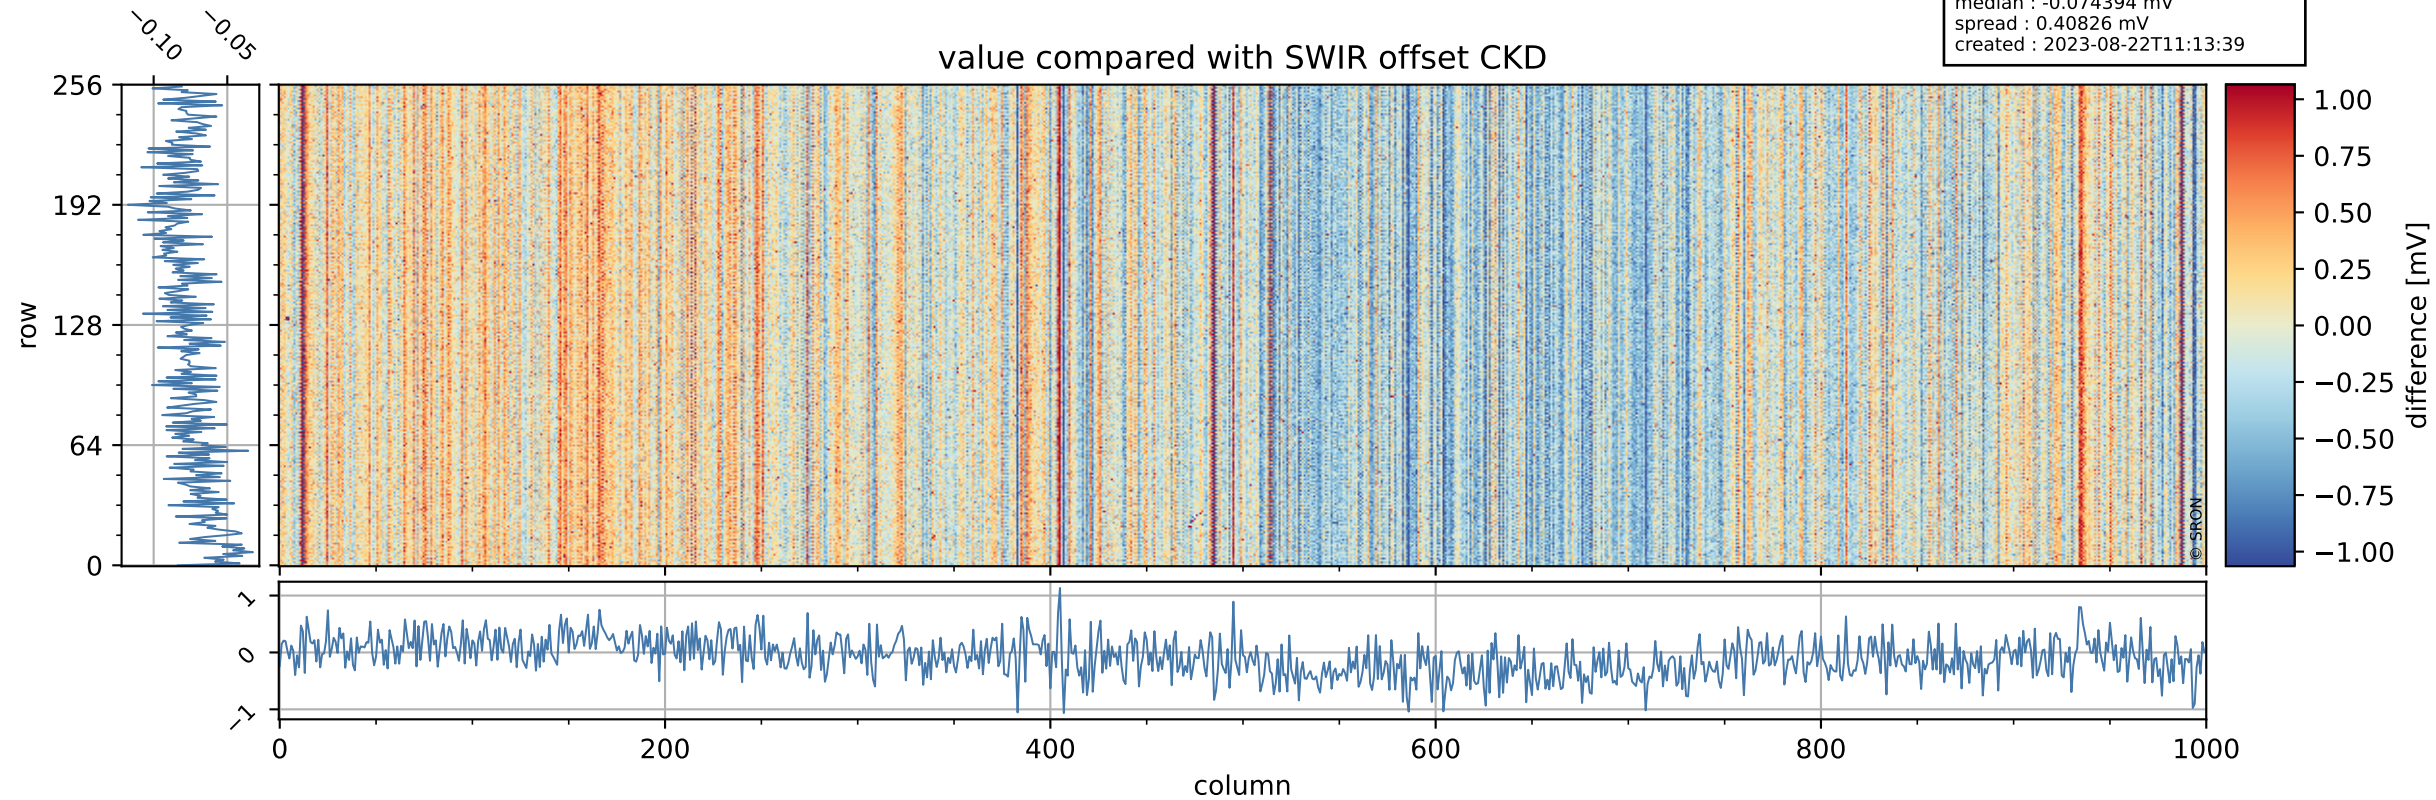

Tropomi SWIR offset (beta nominal)

orbits : 18 in [22087, 22132]
coverage : 2022-01-17 / 2022-01-20
median : 0.52594 V
spread : 0.035919 V
created : 2023-08-22T11:13:39

value detector map

Tropomi SWIR offset (beta nominal)

orbits : 18 in [22087, 22132]
coverage : 2022-01-17 / 2022-01-20
median : 29.003 μV
spread : 14.651 μV
created : 2023-08-22T11:13:39

Tropomi SWIR offset (beta nominal)

orbits : 18 in [22087, 22132]
coverage : 2022-01-17 / 2022-01-20
median : -0.074394 mV
spread : 0.40826 mV
created : 2023-08-22T11:13:39

value compared with SWIR offset CKD

Tropomi SWIR offset (beta nominal) ground-tracks of Sentinel-5P

orbits : 18 in [22087, 22132]
coverage : 2022-01-17 / 2022-01-20
created : 2023-08-22T11:13:40

Tropomi SWIR offset (beta nominal)

orbits : [1867, 22132]
coverage : 2018-02-20 / 2022-01-20
created : 2023-08-22T11:13:40

trend of detector median & temperatures