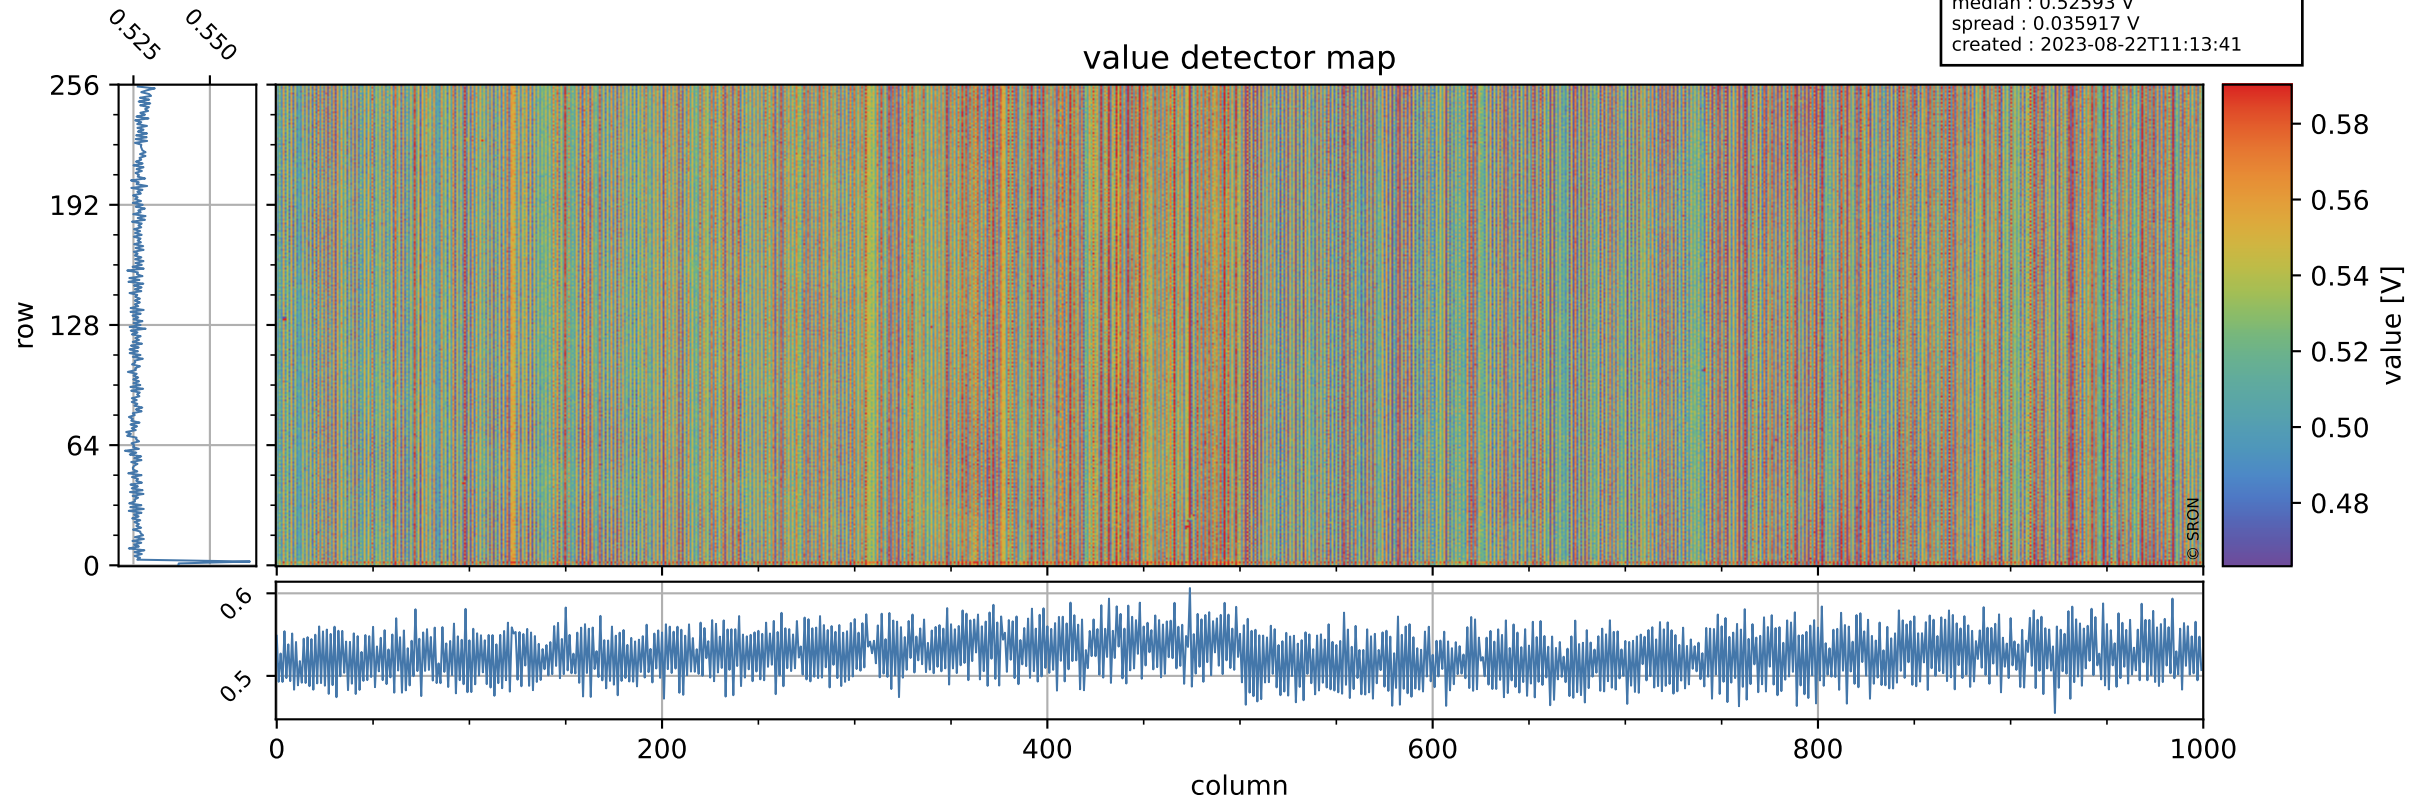

# Tropomi SWIR offset (beta nominal)

orbits : 19 in [22132, 22177]  
coverage : 2022-01-20 / 2022-01-23  
median : 0.52593 V  
spread : 0.035917 V  
created : 2023-08-22T11:13:41

## value detector map

# Tropomi SWIR offset (beta nominal)

orbits : 19 in [22132, 22177]  
coverage : 2022-01-20 / 2022-01-23  
median : 28.005  $\mu\text{V}$   
spread : 14.255  $\mu\text{V}$   
created : 2023-08-22T11:13:41

# Tropomi SWIR offset (beta nominal) ground-tracks of Sentinel-5P

orbits : 19 in [22132, 22177]  
coverage : 2022-01-20 / 2022-01-23  
created : 2023-08-22T11:13:42