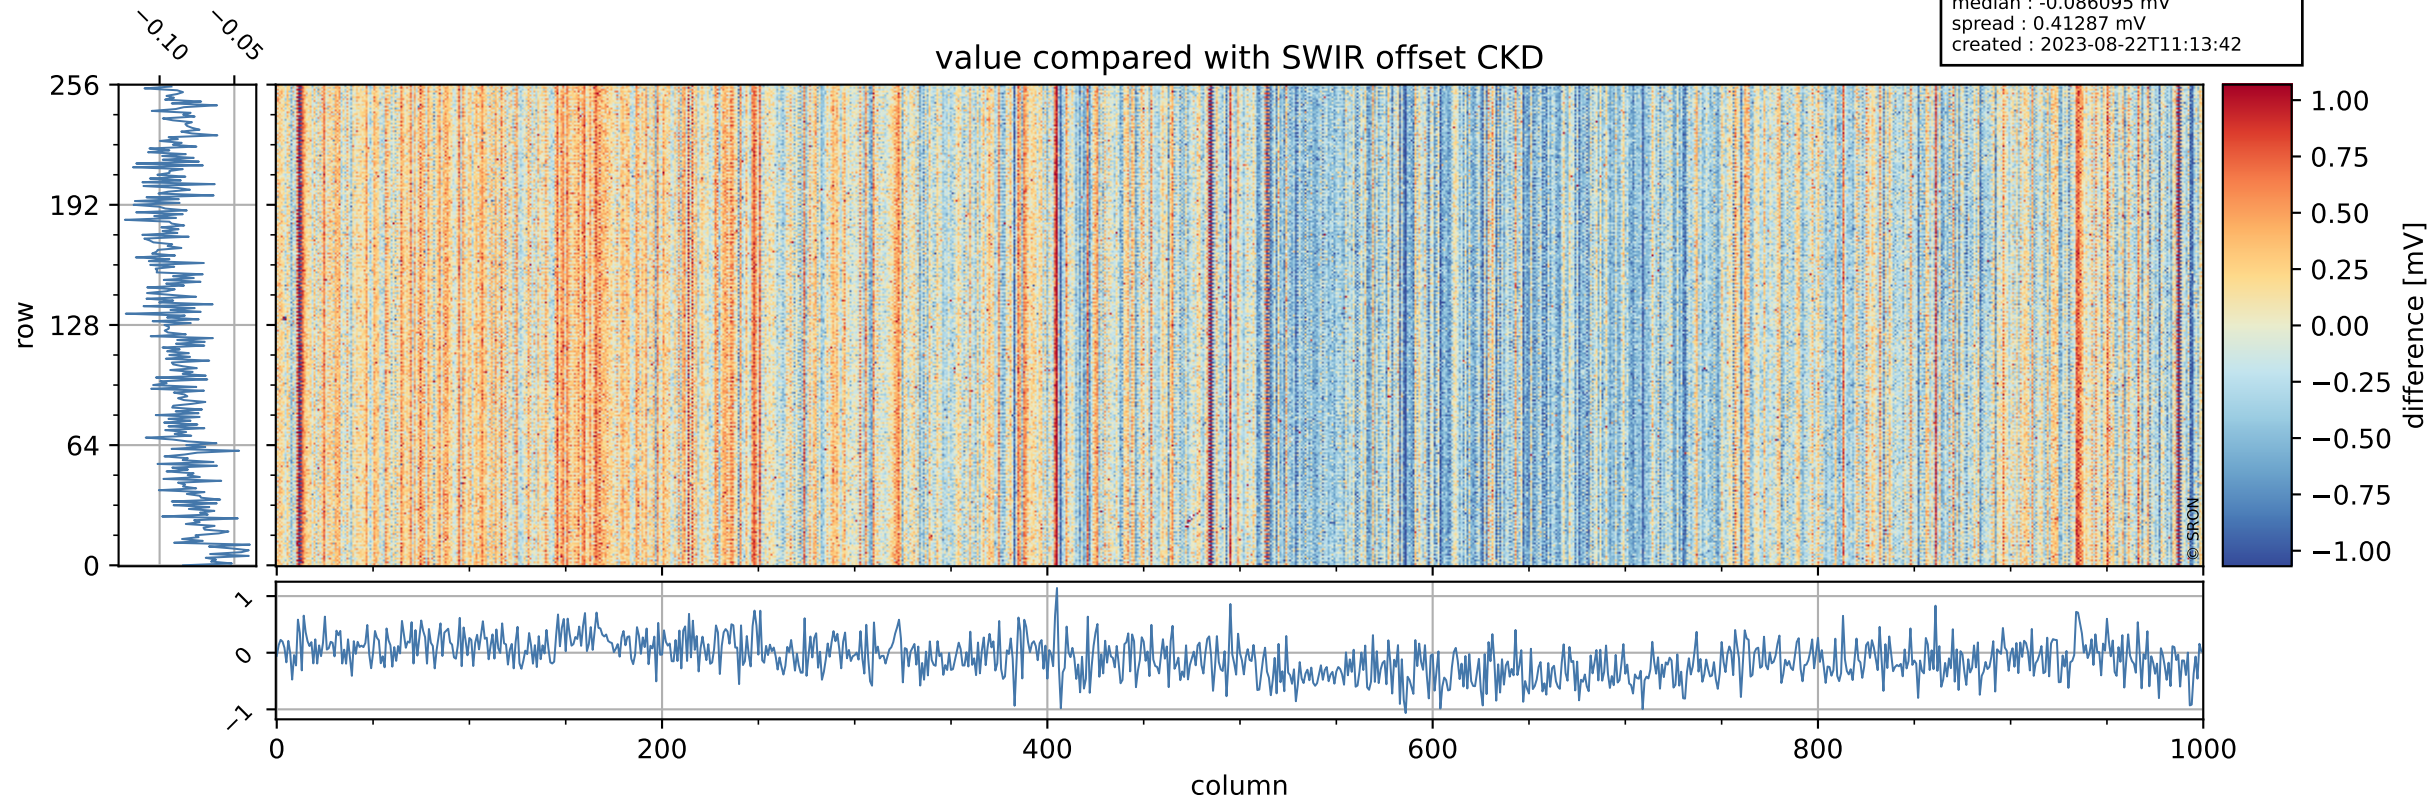

## value detector map

# Tropomi SWIR offset (beta nominal)

orbits : 19 in [22132, 22177]  
coverage : 2022-01-20 / 2022-01-23  
median : 28.005  $\mu\text{V}$   
spread : 14.255  $\mu\text{V}$   
created : 2023-08-22T11:13:41

# Tropomi SWIR offset (beta nominal)

orbits : 19 in [22132, 22177]  
coverage : 2022-01-20 / 2022-01-23  
median : -0.086095 mV  
spread : 0.41287 mV  
created : 2023-08-22T11:13:42

value compared with SWIR offset CKD

# Tropomi SWIR offset (beta nominal) ground-tracks of Sentinel-5P

orbits : 19 in [22132, 22177]  
coverage : 2022-01-20 / 2022-01-23  
created : 2023-08-22T11:13:42