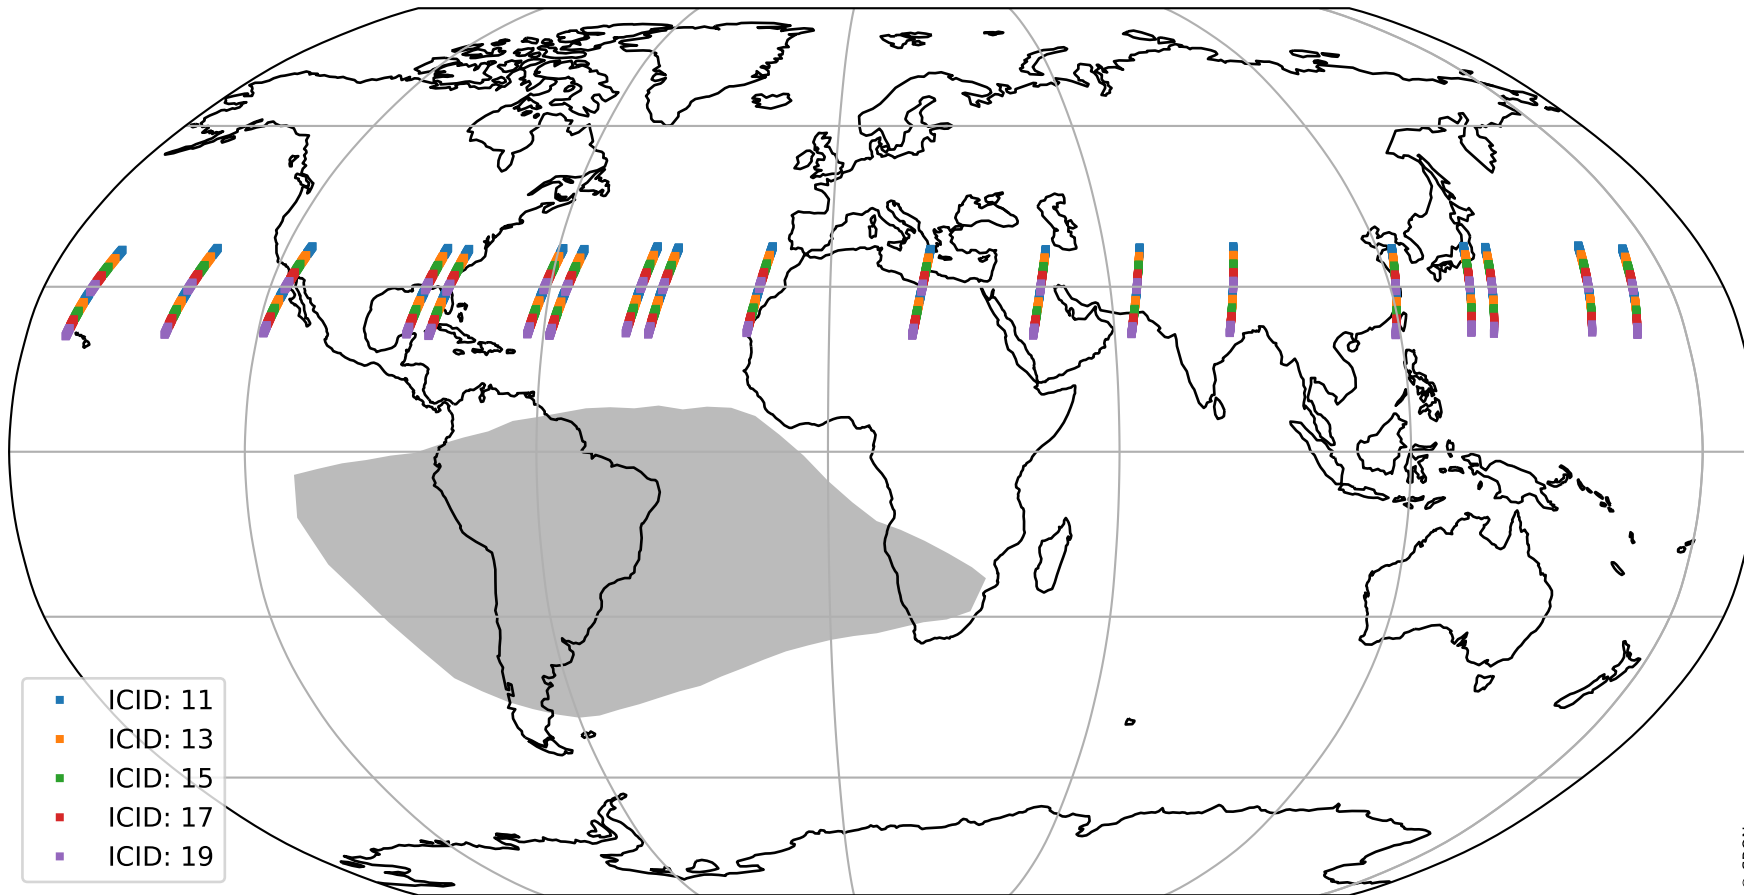

# Tropomi SWIR offset (beta nominal)

orbits : 19 in [22132, 22177]  
coverage : 2022-01-20 / 2022-01-23  
median : 28.005  $\mu\text{V}$   
spread : 14.255  $\mu\text{V}$   
created : 2023-08-22T11:13:41

# Tropomi SWIR offset (beta nominal)

orbits : 19 in [22132, 22177]  
coverage : 2022-01-20 / 2022-01-23  
median : -0.086095 mV  
spread : 0.41287 mV  
created : 2023-08-22T11:13:42

value compared with SWIR offset CKD

# Tropomi SWIR offset (beta nominal) ground-tracks of Sentinel-5P

orbits : 19 in [22132, 22177]  
coverage : 2022-01-20 / 2022-01-23  
created : 2023-08-22T11:13:42

# Tropomi SWIR offset (beta nominal)

orbits : [1867, 22177]  
coverage : 2018-02-20 / 2022-01-23  
created : 2023-08-22T11:13:42