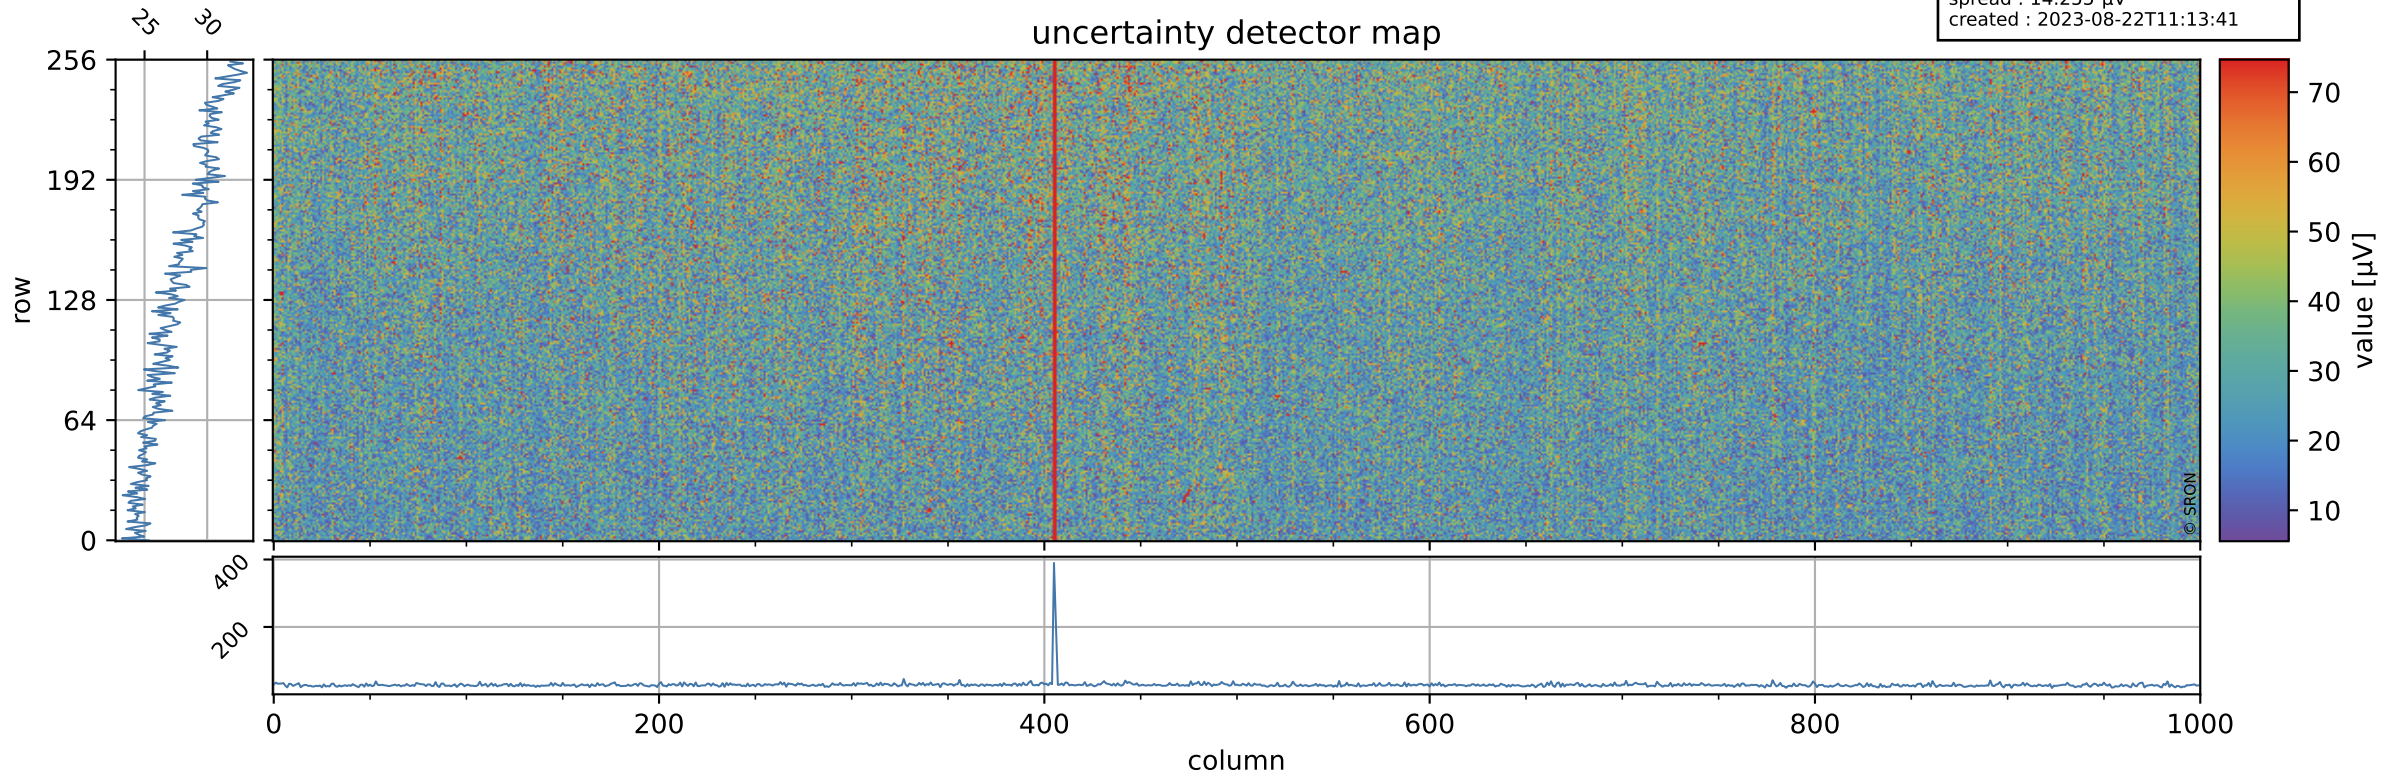

# Tropomi SWIR offset (beta nominal)

orbits : 19 in [22132, 22177]  
coverage : 2022-01-20 / 2022-01-23  
median : 0.52593 V  
spread : 0.035917 V  
created : 2023-08-22T11:13:41

## value detector map

# Tropomi SWIR offset (beta nominal)

orbits : 19 in [22132, 22177]  
coverage : 2022-01-20 / 2022-01-23  
median : 28.005  $\mu\text{V}$   
spread : 14.255  $\mu\text{V}$   
created : 2023-08-22T11:13:41

# Tropomi SWIR offset (beta nominal) ground-tracks of Sentinel-5P

orbits : 19 in [22132, 22177]  
coverage : 2022-01-20 / 2022-01-23  
created : 2023-08-22T11:13:42