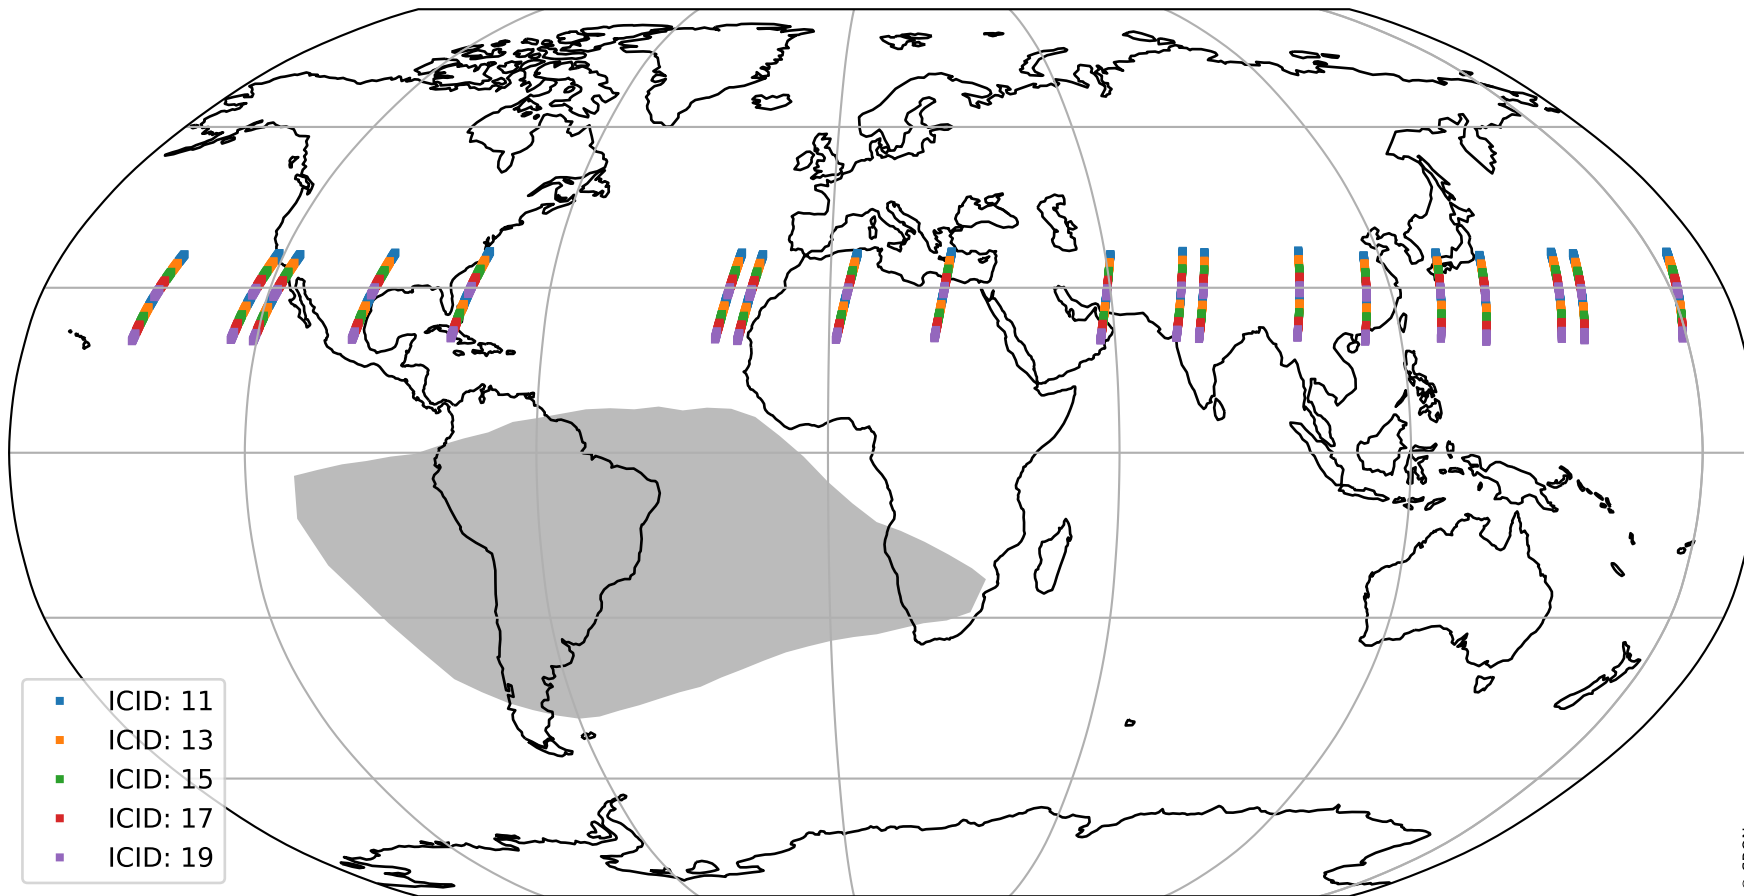

Tropomi SWIR offset (beta nominal)

orbits : 19 in [22177, 22222]
coverage : 2022-01-23 / 2022-01-26
median : 0.52596 V
spread : 0.035918 V
created : 2023-08-22T11:13:43

value detector map

Tropomi SWIR offset (beta nominal)

orbits : 19 in [22177, 22222]
coverage : 2022-01-23 / 2022-01-26
median : 28.836 μV
spread : 14.604 μV
created : 2023-08-22T11:13:44

Tropomi SWIR offset (beta nominal)

orbits : 19 in [22177, 22222]
coverage : 2022-01-23 / 2022-01-26
median : -0.052117 mV
spread : 0.40907 mV
created : 2023-08-22T11:13:44

value compared with SWIR offset CKD

Tropomi SWIR offset (beta nominal) ground-tracks of Sentinel-5P

orbits : 19 in [22177, 22222]
coverage : 2022-01-23 / 2022-01-26
created : 2023-08-22T11:13:44

Tropomi SWIR offset (beta nominal)

orbits : [1867, 22222]
coverage : 2018-02-20 / 2022-01-26
created : 2023-08-22T11:13:45

trend of detector median & temperatures