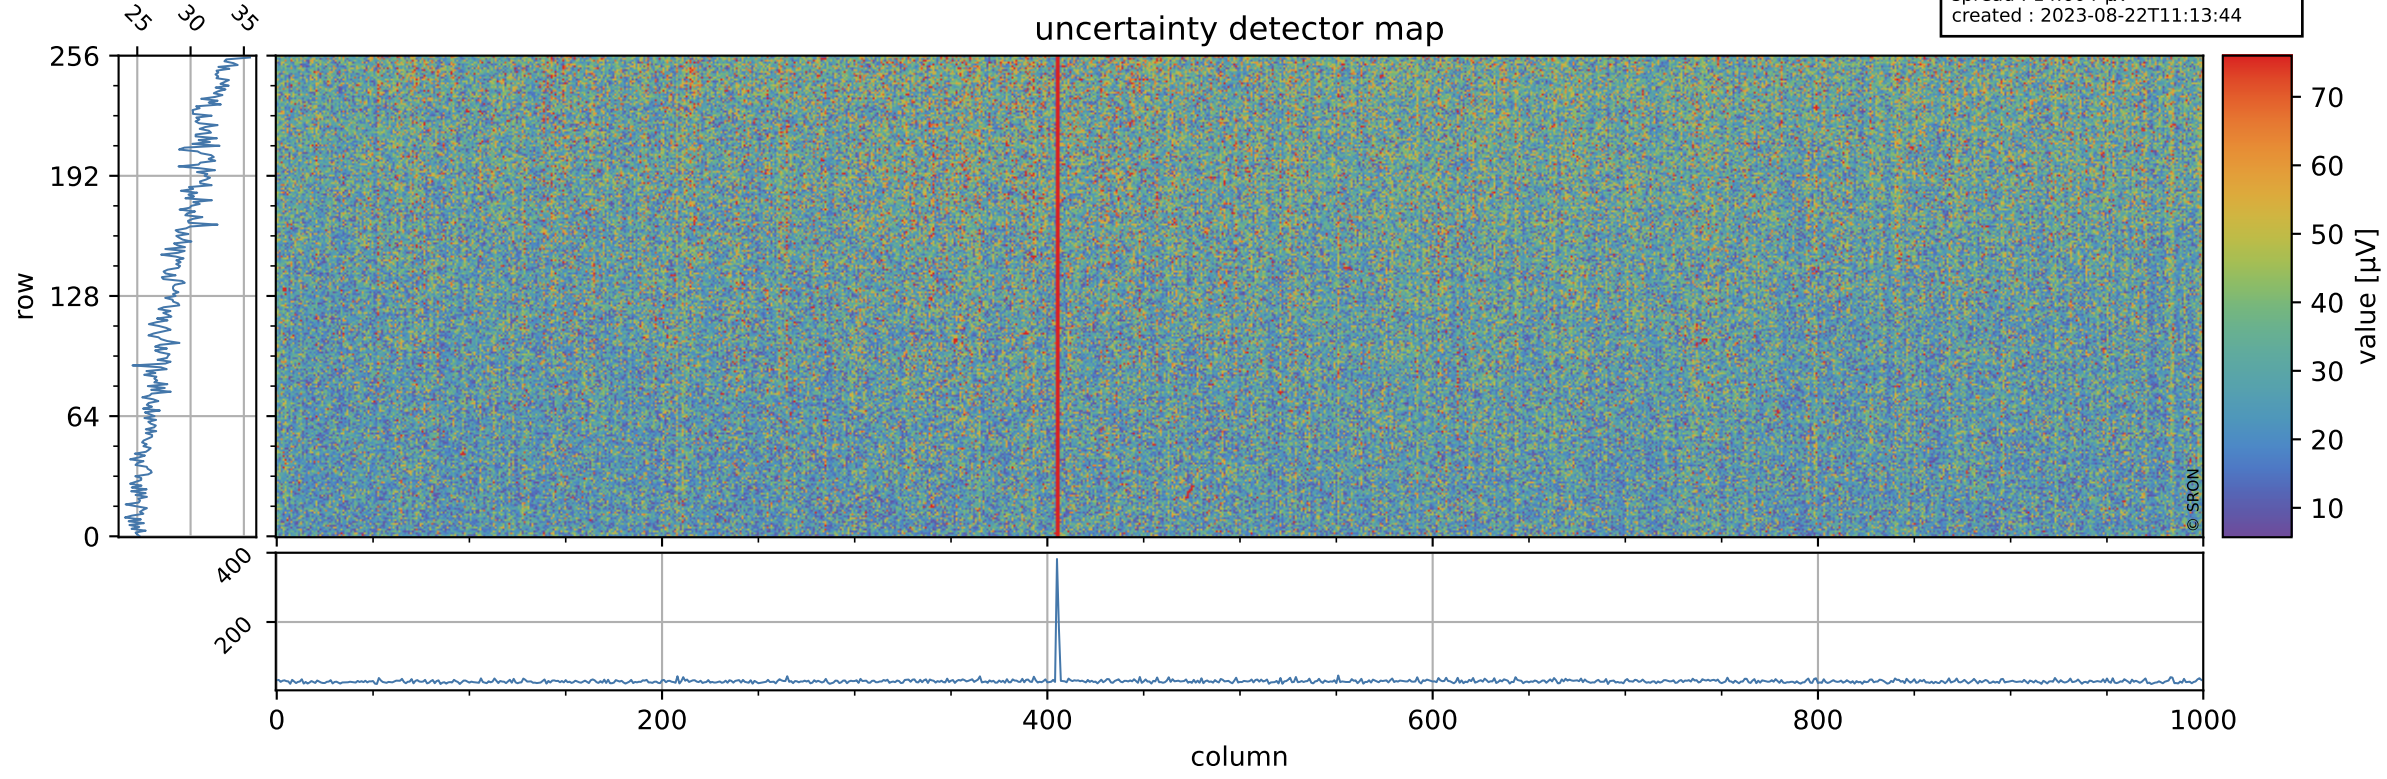

Tropomi SWIR offset (beta nominal)

orbits : 19 in [22177, 22222]
coverage : 2022-01-23 / 2022-01-26
median : 0.52596 V
spread : 0.035918 V
created : 2023-08-22T11:13:43

value detector map

Tropomi SWIR offset (beta nominal)

orbits : 19 in [22177, 22222]
coverage : 2022-01-23 / 2022-01-26
median : 28.836 μV
spread : 14.604 μV
created : 2023-08-22T11:13:44

Tropomi SWIR offset (beta nominal)

orbits : 19 in [22177, 22222]
coverage : 2022-01-23 / 2022-01-26
median : -0.052117 mV
spread : 0.40907 mV
created : 2023-08-22T11:13:44

value compared with SWIR offset CKD

Tropomi SWIR offset (beta nominal) ground-tracks of Sentinel-5P

orbits : 19 in [22177, 22222]
coverage : 2022-01-23 / 2022-01-26
created : 2023-08-22T11:13:44

Tropomi SWIR offset (beta nominal)

orbits : [1867, 22222]
coverage : 2018-02-20 / 2022-01-26
created : 2023-08-22T11:13:45

trend of detector median & temperatures