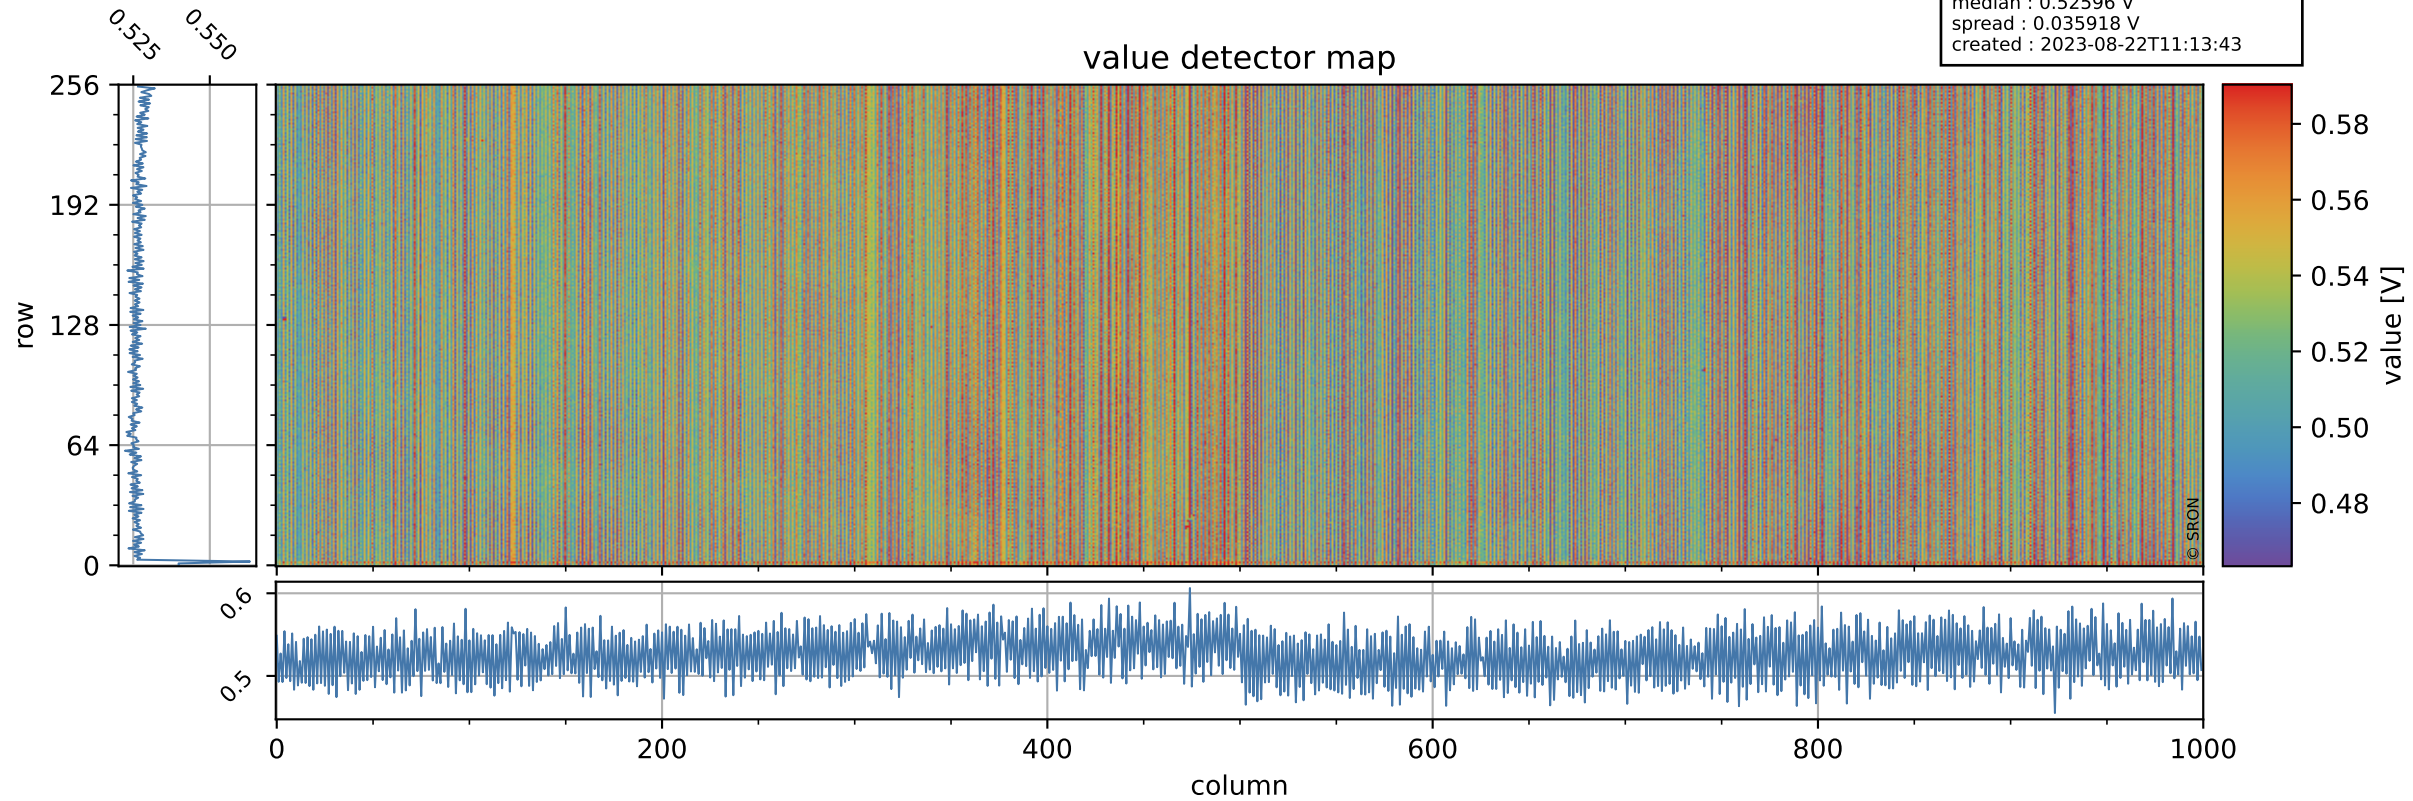

Tropomi SWIR offset (beta nominal)

orbits : 19 in [22177, 22222]
coverage : 2022-01-23 / 2022-01-26
median : 0.52596 V
spread : 0.035918 V
created : 2023-08-22T11:13:43

value detector map

Tropomi SWIR offset (beta nominal)

orbits : 19 in [22177, 22222]
coverage : 2022-01-23 / 2022-01-26
median : 28.836 μV
spread : 14.604 μV
created : 2023-08-22T11:13:44

Tropomi SWIR offset (beta nominal)

orbits : 19 in [22177, 22222]
coverage : 2022-01-23 / 2022-01-26
median : -0.052117 mV
spread : 0.40907 mV
created : 2023-08-22T11:13:44

value compared with SWIR offset CKD

Tropomi SWIR offset (beta nominal) ground-tracks of Sentinel-5P

orbits : 19 in [22177, 22222]
coverage : 2022-01-23 / 2022-01-26
created : 2023-08-22T11:13:44

Tropomi SWIR offset (beta nominal)

orbits : [1867, 22222]
coverage : 2018-02-20 / 2022-01-26
created : 2023-08-22T11:13:45

trend of detector median & temperatures