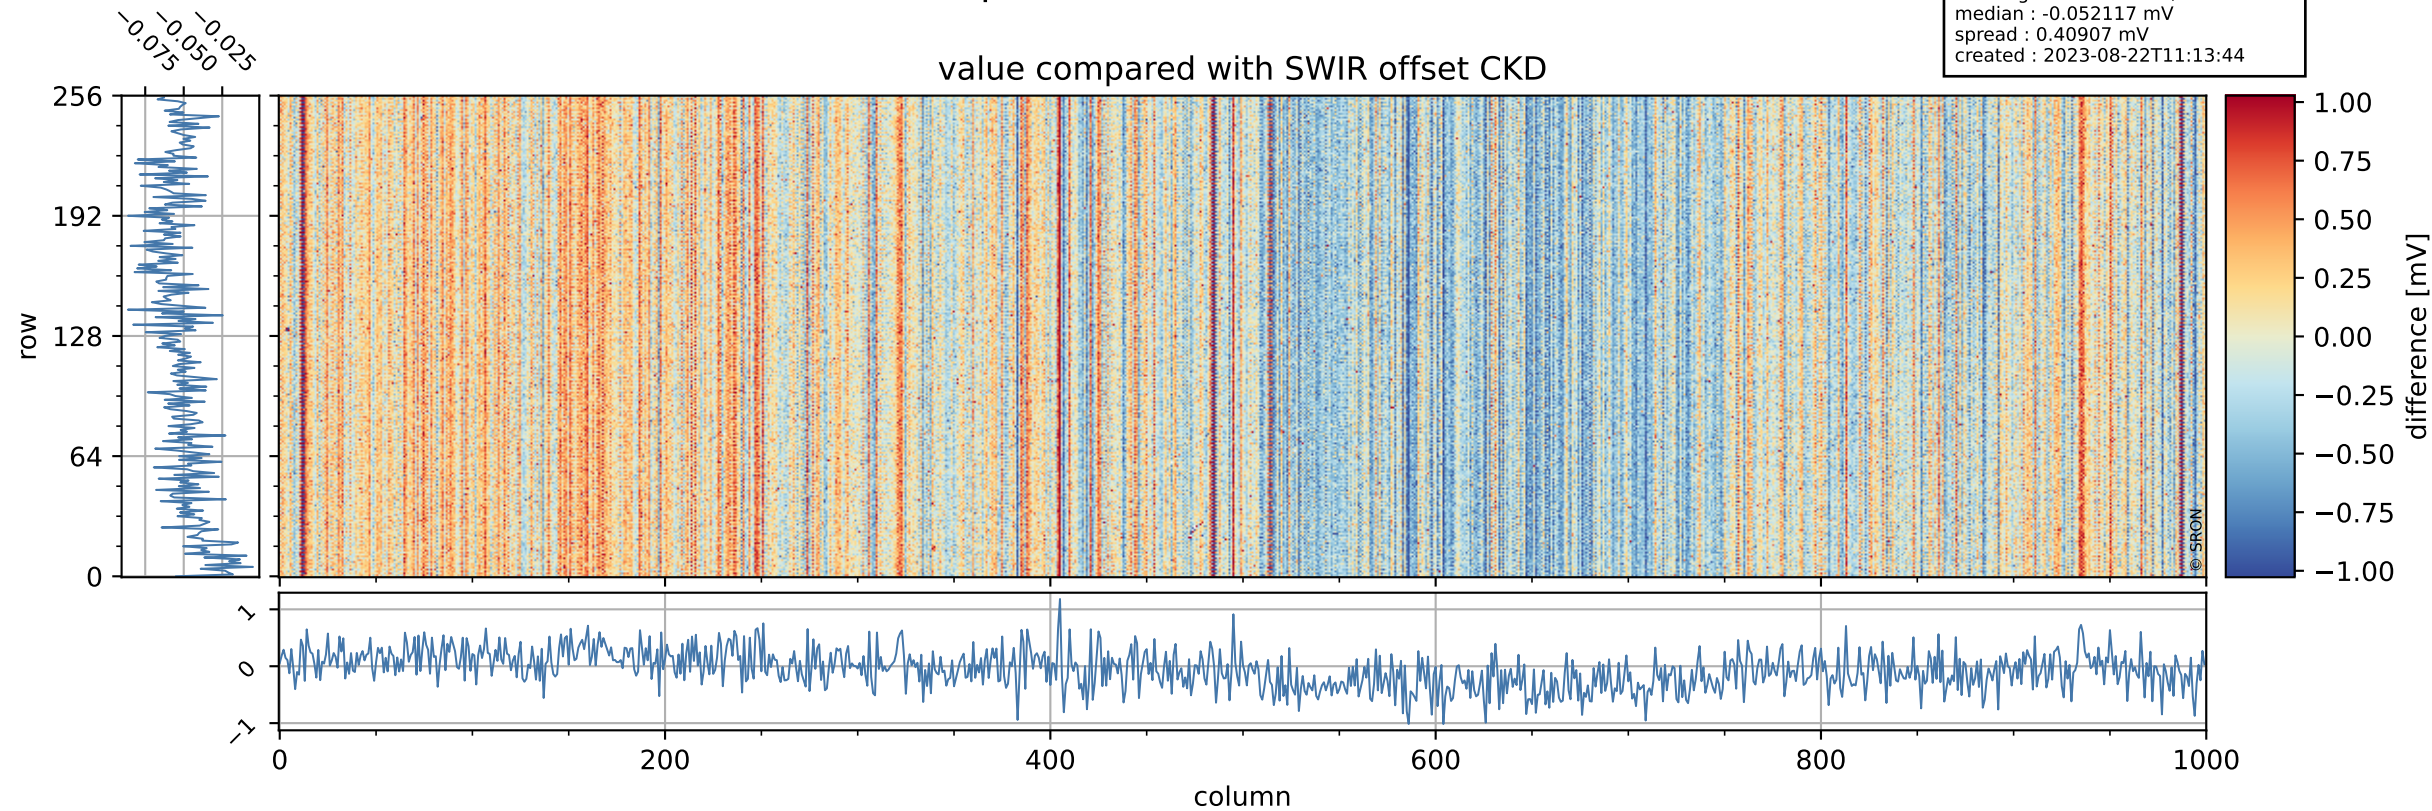

Tropomi SWIR offset (beta nominal)

orbits : 19 in [22177, 22222]
coverage : 2022-01-23 / 2022-01-26
median : 0.52596 V
spread : 0.035918 V
created : 2023-08-22T11:13:43

value detector map

Tropomi SWIR offset (beta nominal)

orbits : 19 in [22177, 22222]
coverage : 2022-01-23 / 2022-01-26
median : 28.836 μV
spread : 14.604 μV
created : 2023-08-22T11:13:44

Tropomi SWIR offset (beta nominal)

orbits : 19 in [22177, 22222]
coverage : 2022-01-23 / 2022-01-26
median : -0.052117 mV
spread : 0.40907 mV
created : 2023-08-22T11:13:44

value compared with SWIR offset CKD

Tropomi SWIR offset (beta nominal) ground-tracks of Sentinel-5P

orbits : 19 in [22177, 22222]
coverage : 2022-01-23 / 2022-01-26
created : 2023-08-22T11:13:44

Tropomi SWIR offset (beta nominal)

orbits : [1867, 22222]
coverage : 2018-02-20 / 2022-01-26
created : 2023-08-22T11:13:45

trend of detector median & temperatures