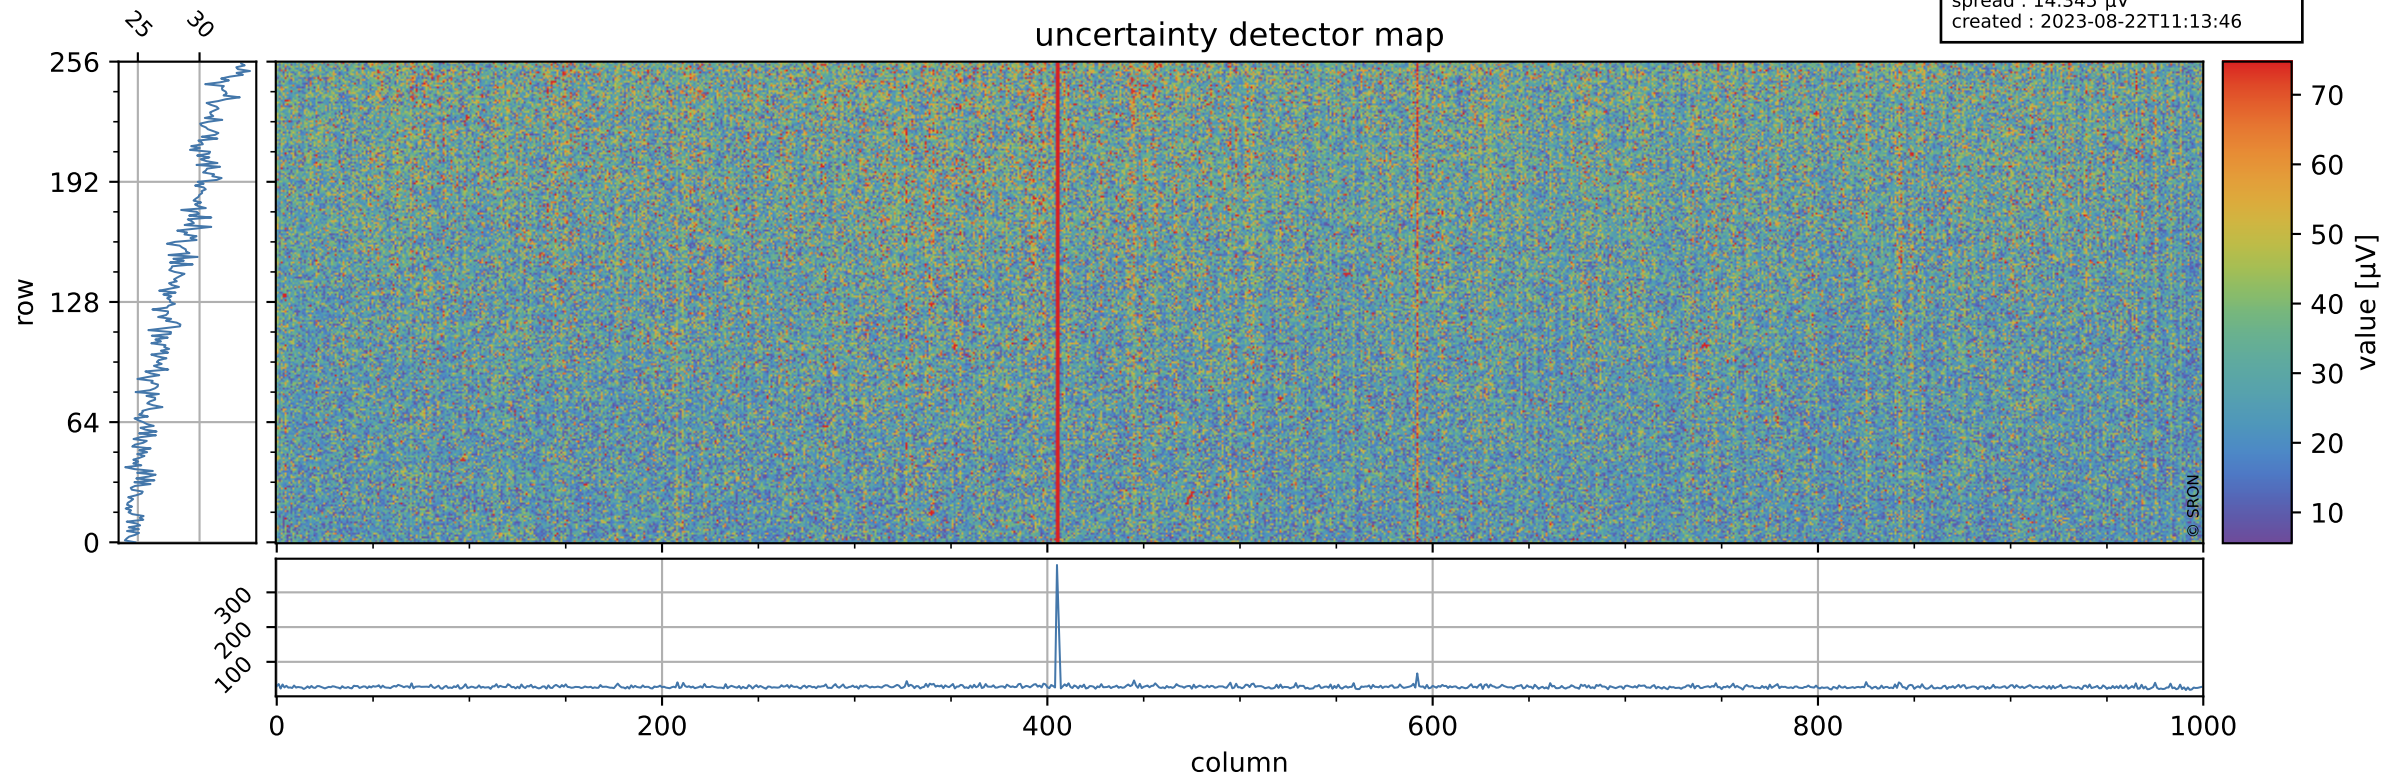

Tropomi SWIR offset (beta nominal)

orbits : 20 in [22222, 22267]
coverage : 2022-01-26 / 2022-01-29
median : 0.52595 V
spread : 0.035921 V
created : 2023-08-22T11:13:46

value detector map

Tropomi SWIR offset (beta nominal)

orbits : 20 in [22222, 22267]
coverage : 2022-01-26 / 2022-01-29
median : 28.264 μV
spread : 14.345 μV
created : 2023-08-22T11:13:46

Tropomi SWIR offset (beta nominal)

orbits : 20 in [22222, 22267]
coverage : 2022-01-26 / 2022-01-29
median : -0.066909 mV
spread : 0.4139 mV
created : 2023-08-22T11:13:46

value compared with SWIR offset CKD

Tropomi SWIR offset (beta nominal) ground-tracks of Sentinel-5P

orbits : 20 in [22222, 22267]
coverage : 2022-01-26 / 2022-01-29
created : 2023-08-22T11:13:46

Tropomi SWIR offset (beta nominal)

orbits : [1867, 22267]
coverage : 2018-02-20 / 2022-01-29
created : 2023-08-22T11:13:47

trend of detector median & temperatures