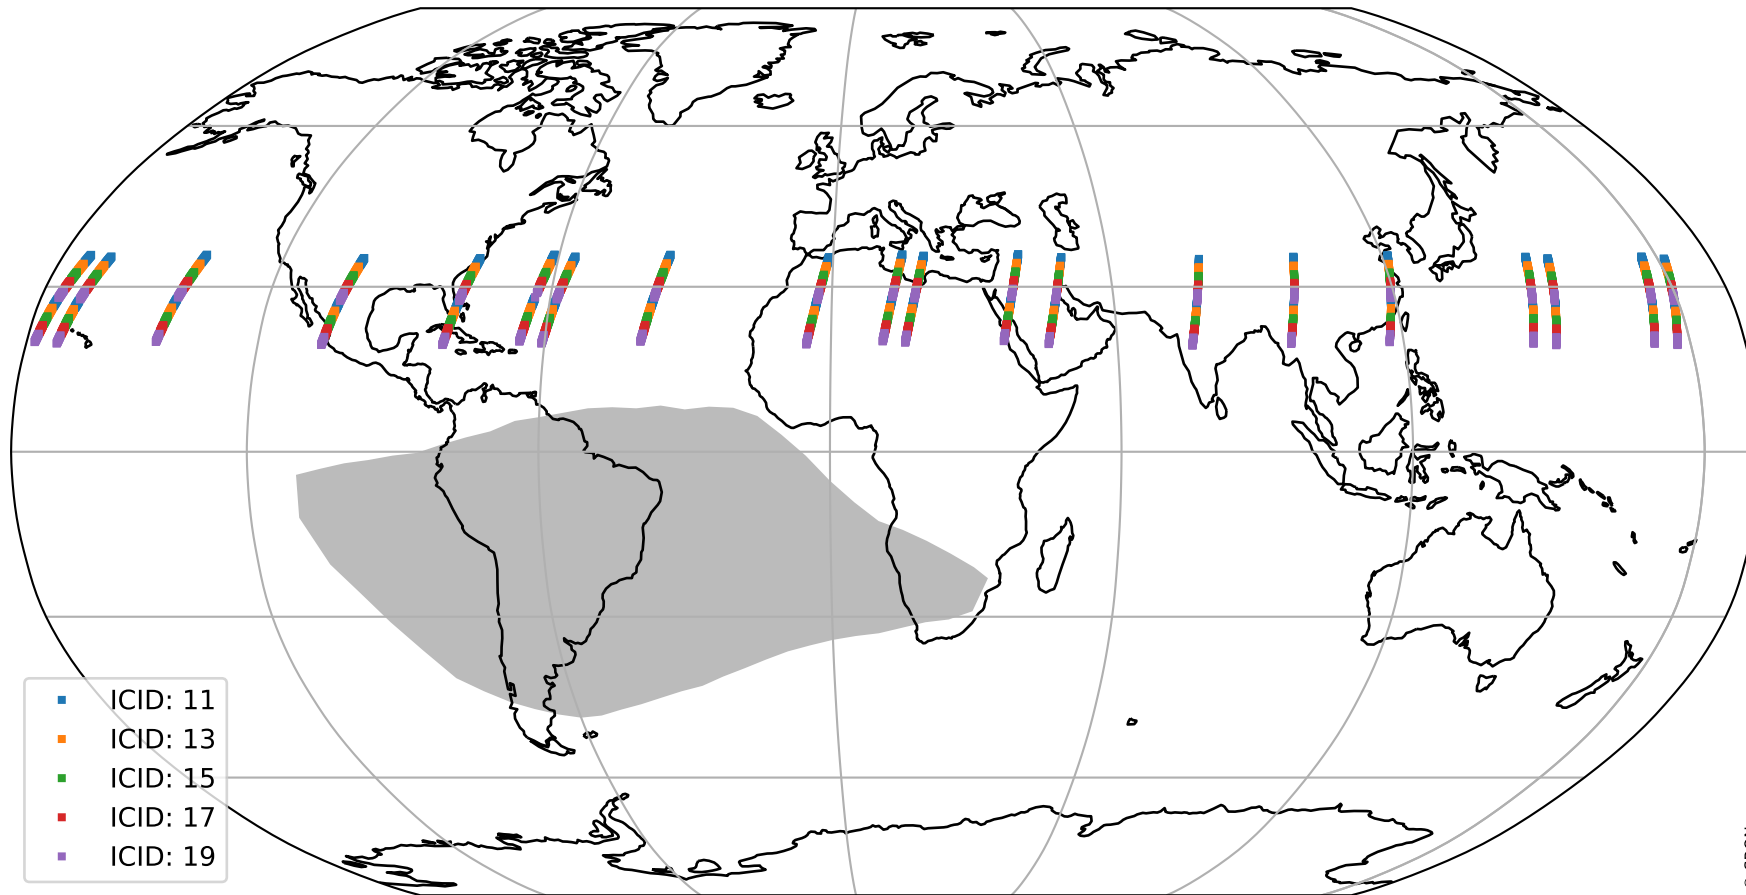

Tropomi SWIR offset (beta nominal)

orbits : 20 in [22222, 22267]
coverage : 2022-01-26 / 2022-01-29
median : 0.52595 V
spread : 0.035921 V
created : 2023-08-22T11:13:46

value detector map

Tropomi SWIR offset (beta nominal)

orbits : 20 in [22222, 22267]
coverage : 2022-01-26 / 2022-01-29
median : 28.264 μV
spread : 14.345 μV
created : 2023-08-22T11:13:46

Tropomi SWIR offset (beta nominal)

orbits : 20 in [22222, 22267]
coverage : 2022-01-26 / 2022-01-29
median : -0.066909 mV
spread : 0.4139 mV
created : 2023-08-22T11:13:46

value compared with SWIR offset CKD

Tropomi SWIR offset (beta nominal) ground-tracks of Sentinel-5P

orbits : 20 in [22222, 22267]
coverage : 2022-01-26 / 2022-01-29
created : 2023-08-22T11:13:46

Tropomi SWIR offset (beta nominal)

orbits : [1867, 22267]
coverage : 2018-02-20 / 2022-01-29
created : 2023-08-22T11:13:47

trend of detector median & temperatures