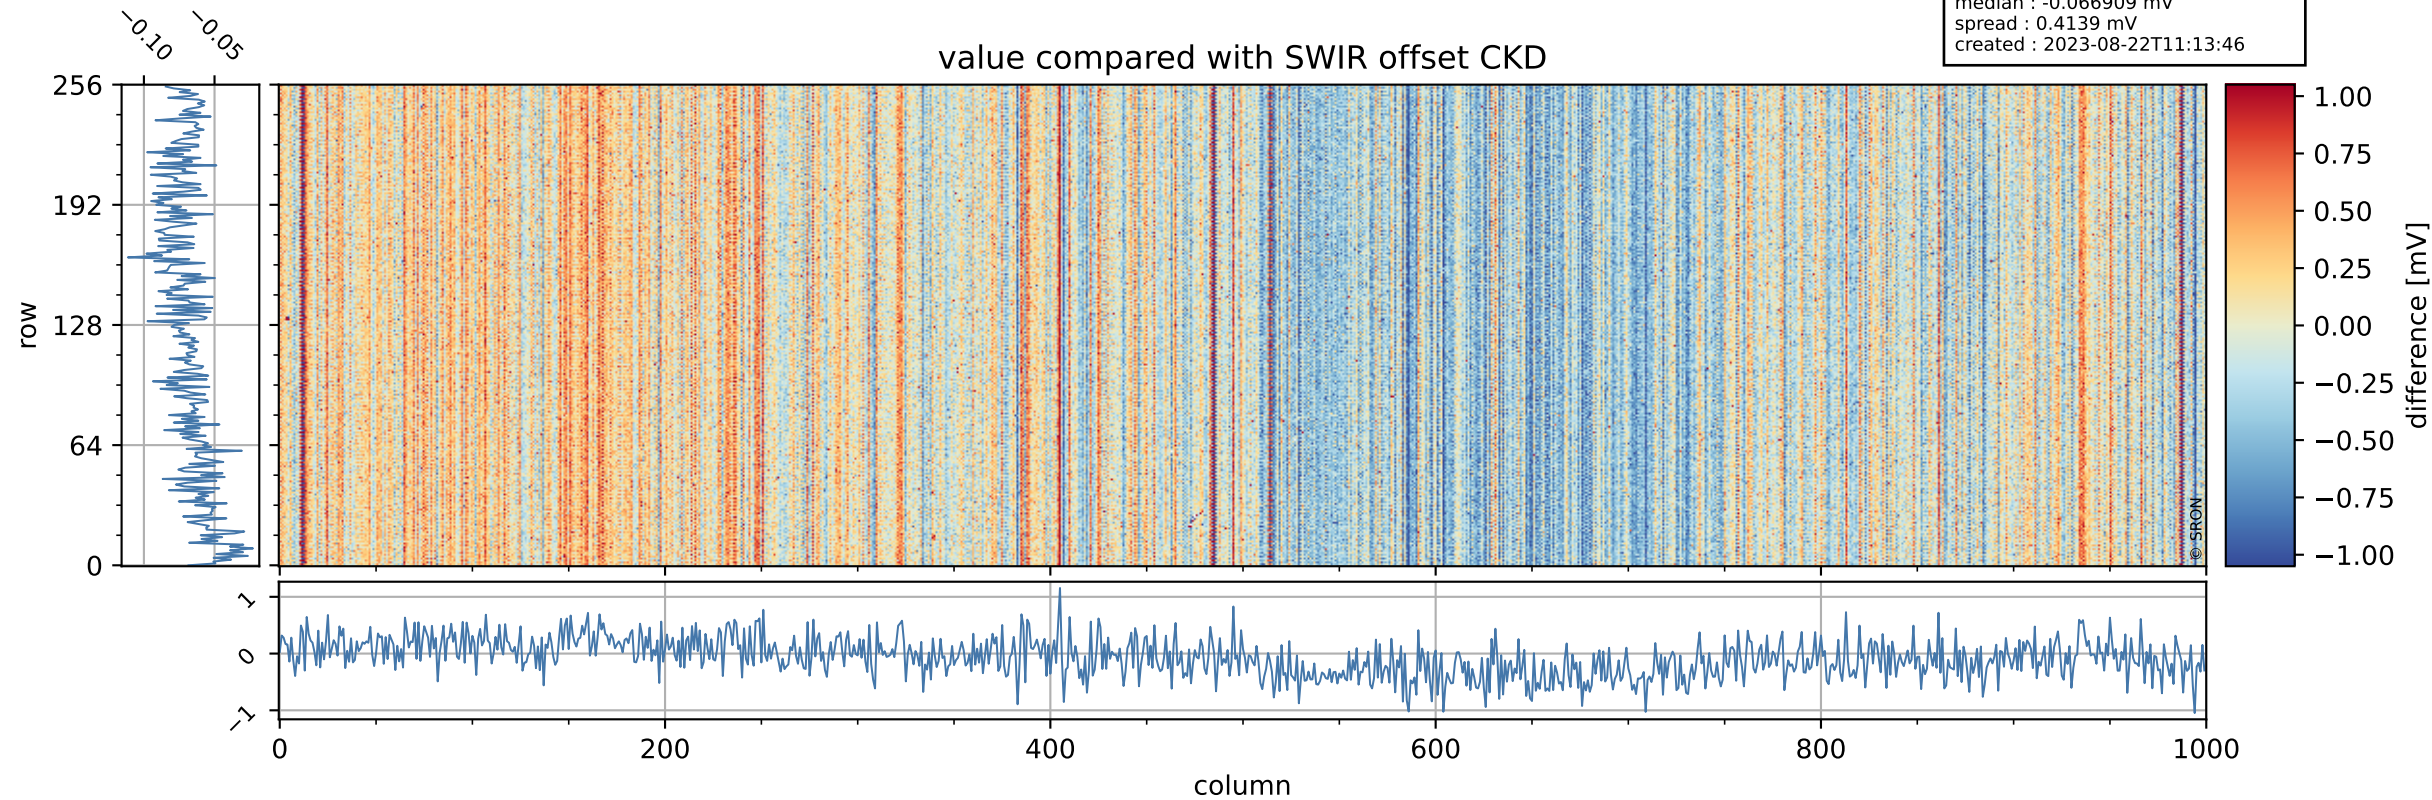

Tropomi SWIR offset (beta nominal)

orbits : 20 in [22222, 22267]
coverage : 2022-01-26 / 2022-01-29
median : 0.52595 V
spread : 0.035921 V
created : 2023-08-22T11:13:46

value detector map

Tropomi SWIR offset (beta nominal)

orbits : 20 in [22222, 22267]
coverage : 2022-01-26 / 2022-01-29
median : 28.264 μV
spread : 14.345 μV
created : 2023-08-22T11:13:46

Tropomi SWIR offset (beta nominal)

orbits : 20 in [22222, 22267]
coverage : 2022-01-26 / 2022-01-29
median : -0.066909 mV
spread : 0.4139 mV
created : 2023-08-22T11:13:46

value compared with SWIR offset CKD

Tropomi SWIR offset (beta nominal) ground-tracks of Sentinel-5P

orbits : 20 in [22222, 22267]
coverage : 2022-01-26 / 2022-01-29
created : 2023-08-22T11:13:46

Tropomi SWIR offset (beta nominal)

orbits : [1867, 22267]
coverage : 2018-02-20 / 2022-01-29
created : 2023-08-22T11:13:47

trend of detector median & temperatures