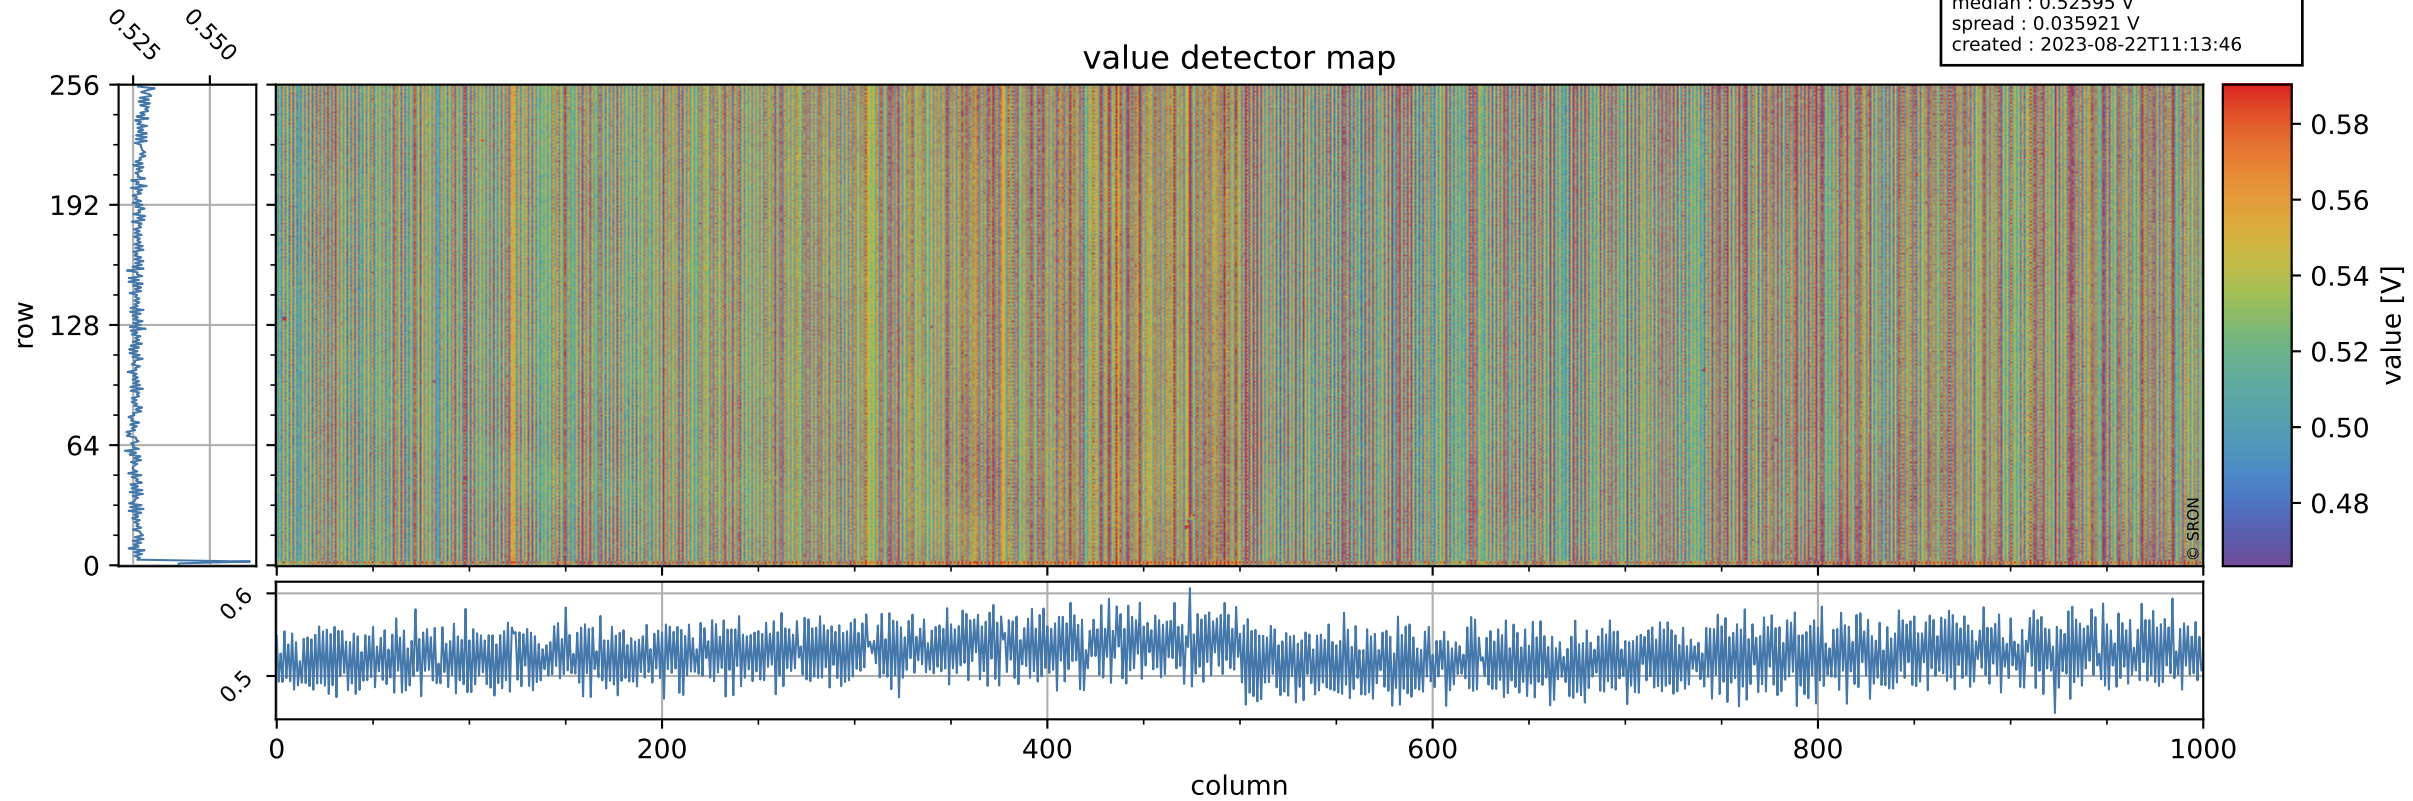

Tropomi SWIR offset (beta nominal)

orbits : 20 in [22222, 22267]
coverage : 2022-01-26 / 2022-01-29
median : 0.52595 V
spread : 0.035921 V
created : 2023-08-22T11:13:46

value detector map

Tropomi SWIR offset (beta nominal)

orbits : 20 in [22222, 22267]
coverage : 2022-01-26 / 2022-01-29
median : 28.264 μV
spread : 14.345 μV
created : 2023-08-22T11:13:46

Tropomi SWIR offset (beta nominal)

orbits : 20 in [22222, 22267]
coverage : 2022-01-26 / 2022-01-29
median : -0.066909 mV
spread : 0.4139 mV
created : 2023-08-22T11:13:46

value compared with SWIR offset CKD

Tropomi SWIR offset (beta nominal) ground-tracks of Sentinel-5P

orbits : 20 in [22222, 22267]
coverage : 2022-01-26 / 2022-01-29
created : 2023-08-22T11:13:46

Tropomi SWIR offset (beta nominal)

orbits : [1867, 22267]
coverage : 2018-02-20 / 2022-01-29
created : 2023-08-22T11:13:47

trend of detector median & temperatures