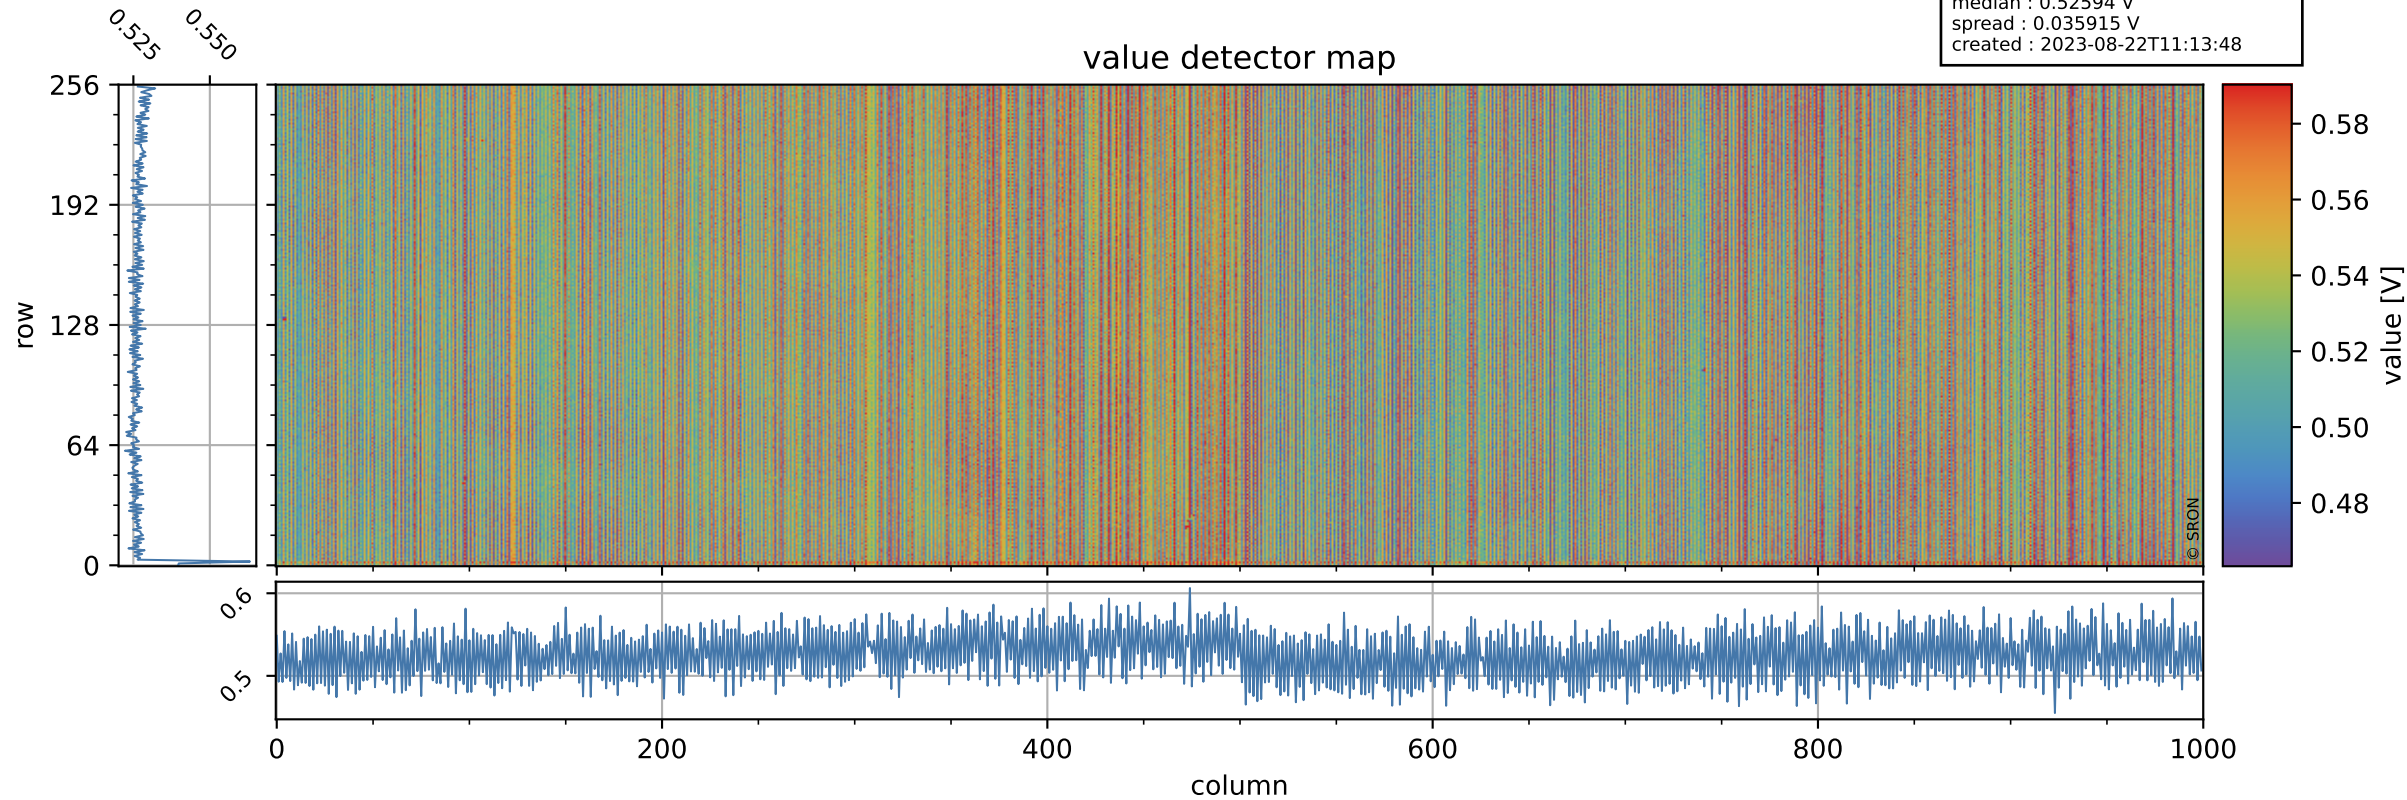

Tropomi SWIR offset (beta nominal)

orbits : 18 in [22267, 22312]
coverage : 2022-01-30 / 2022-02-02
median : 0.52594 V
spread : 0.035915 V
created : 2023-08-22T11:13:48

value detector map

Tropomi SWIR offset (beta nominal)

orbits : 18 in [22267, 22312]
coverage : 2022-01-30 / 2022-02-02
median : 28.014 μV
spread : 14.175 μV
created : 2023-08-22T11:13:48

Tropomi SWIR offset (beta nominal)

orbits : 18 in [22267, 22312]
coverage : 2022-01-30 / 2022-02-02
median : -0.068603 mV
spread : 0.41418 mV
created : 2023-08-22T11:13:48

value compared with SWIR offset CKD

Tropomi SWIR offset (beta nominal) ground-tracks of Sentinel-5P

orbits : 18 in [22267, 22312]
coverage : 2022-01-30 / 2022-02-02
created : 2023-08-22T11:13:49

Tropomi SWIR offset (beta nominal)

orbits : [1867, 22312]
coverage : 2018-02-20 / 2022-02-02
created : 2023-08-22T11:13:49

trend of detector median & temperatures