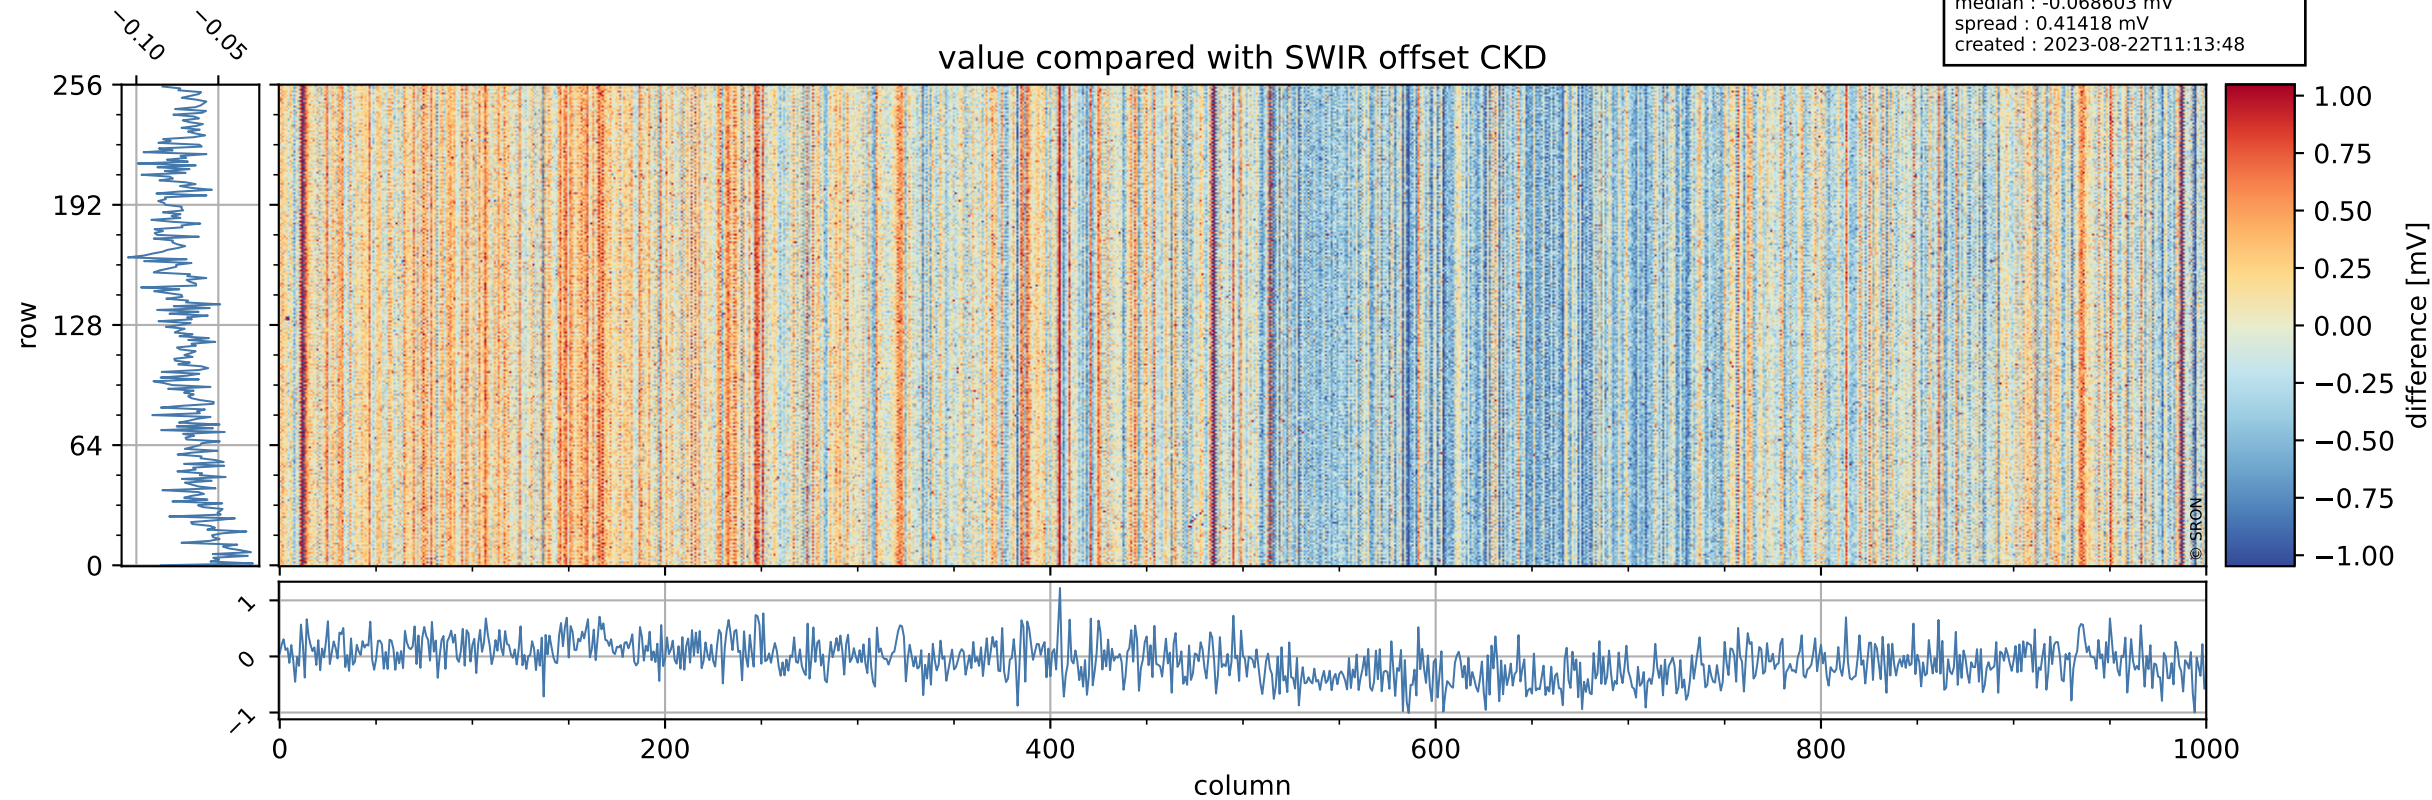

Tropomi SWIR offset (beta nominal)

orbits : 18 in [22267, 22312]
coverage : 2022-01-30 / 2022-02-02
median : 0.52594 V
spread : 0.035915 V
created : 2023-08-22T11:13:48

value detector map

Tropomi SWIR offset (beta nominal)

orbits : 18 in [22267, 22312]
coverage : 2022-01-30 / 2022-02-02
median : 28.014 μV
spread : 14.175 μV
created : 2023-08-22T11:13:48

Tropomi SWIR offset (beta nominal)

orbits : 18 in [22267, 22312]
coverage : 2022-01-30 / 2022-02-02
median : -0.068603 mV
spread : 0.41418 mV
created : 2023-08-22T11:13:48

value compared with SWIR offset CKD

Tropomi SWIR offset (beta nominal) ground-tracks of Sentinel-5P

orbits : 18 in [22267, 22312]
coverage : 2022-01-30 / 2022-02-02
created : 2023-08-22T11:13:49

Tropomi SWIR offset (beta nominal)

orbits : [1867, 22312]
coverage : 2018-02-20 / 2022-02-02
created : 2023-08-22T11:13:49

trend of detector median & temperatures