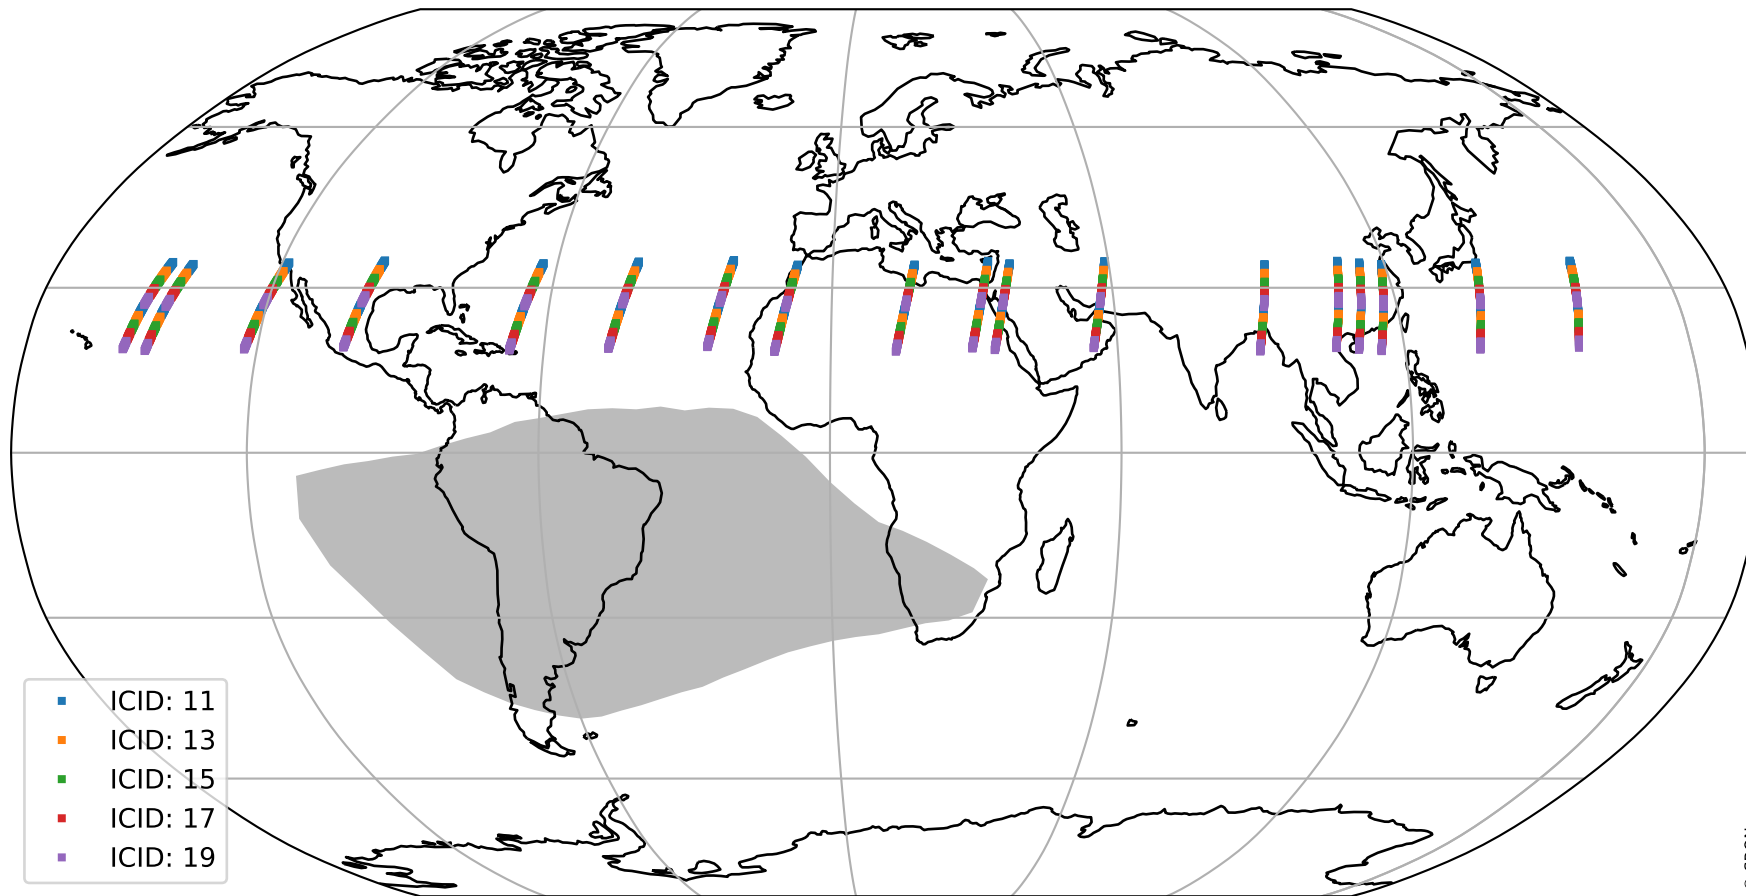

Tropomi SWIR offset (beta nominal)

orbits : 18 in [22267, 22312]
coverage : 2022-01-30 / 2022-02-02
median : 0.52594 V
spread : 0.035915 V
created : 2023-08-22T11:13:48

value detector map

Tropomi SWIR offset (beta nominal)

orbits : 18 in [22267, 22312]
coverage : 2022-01-30 / 2022-02-02
median : 28.014 μV
spread : 14.175 μV
created : 2023-08-22T11:13:48

Tropomi SWIR offset (beta nominal)

orbits : 18 in [22267, 22312]
coverage : 2022-01-30 / 2022-02-02
median : -0.068603 mV
spread : 0.41418 mV
created : 2023-08-22T11:13:48

value compared with SWIR offset CKD

Tropomi SWIR offset (beta nominal) ground-tracks of Sentinel-5P

orbits : 18 in [22267, 22312]
coverage : 2022-01-30 / 2022-02-02
created : 2023-08-22T11:13:49

Tropomi SWIR offset (beta nominal)

orbits : [1867, 22312]
coverage : 2018-02-20 / 2022-02-02
created : 2023-08-22T11:13:49

trend of detector median & temperatures