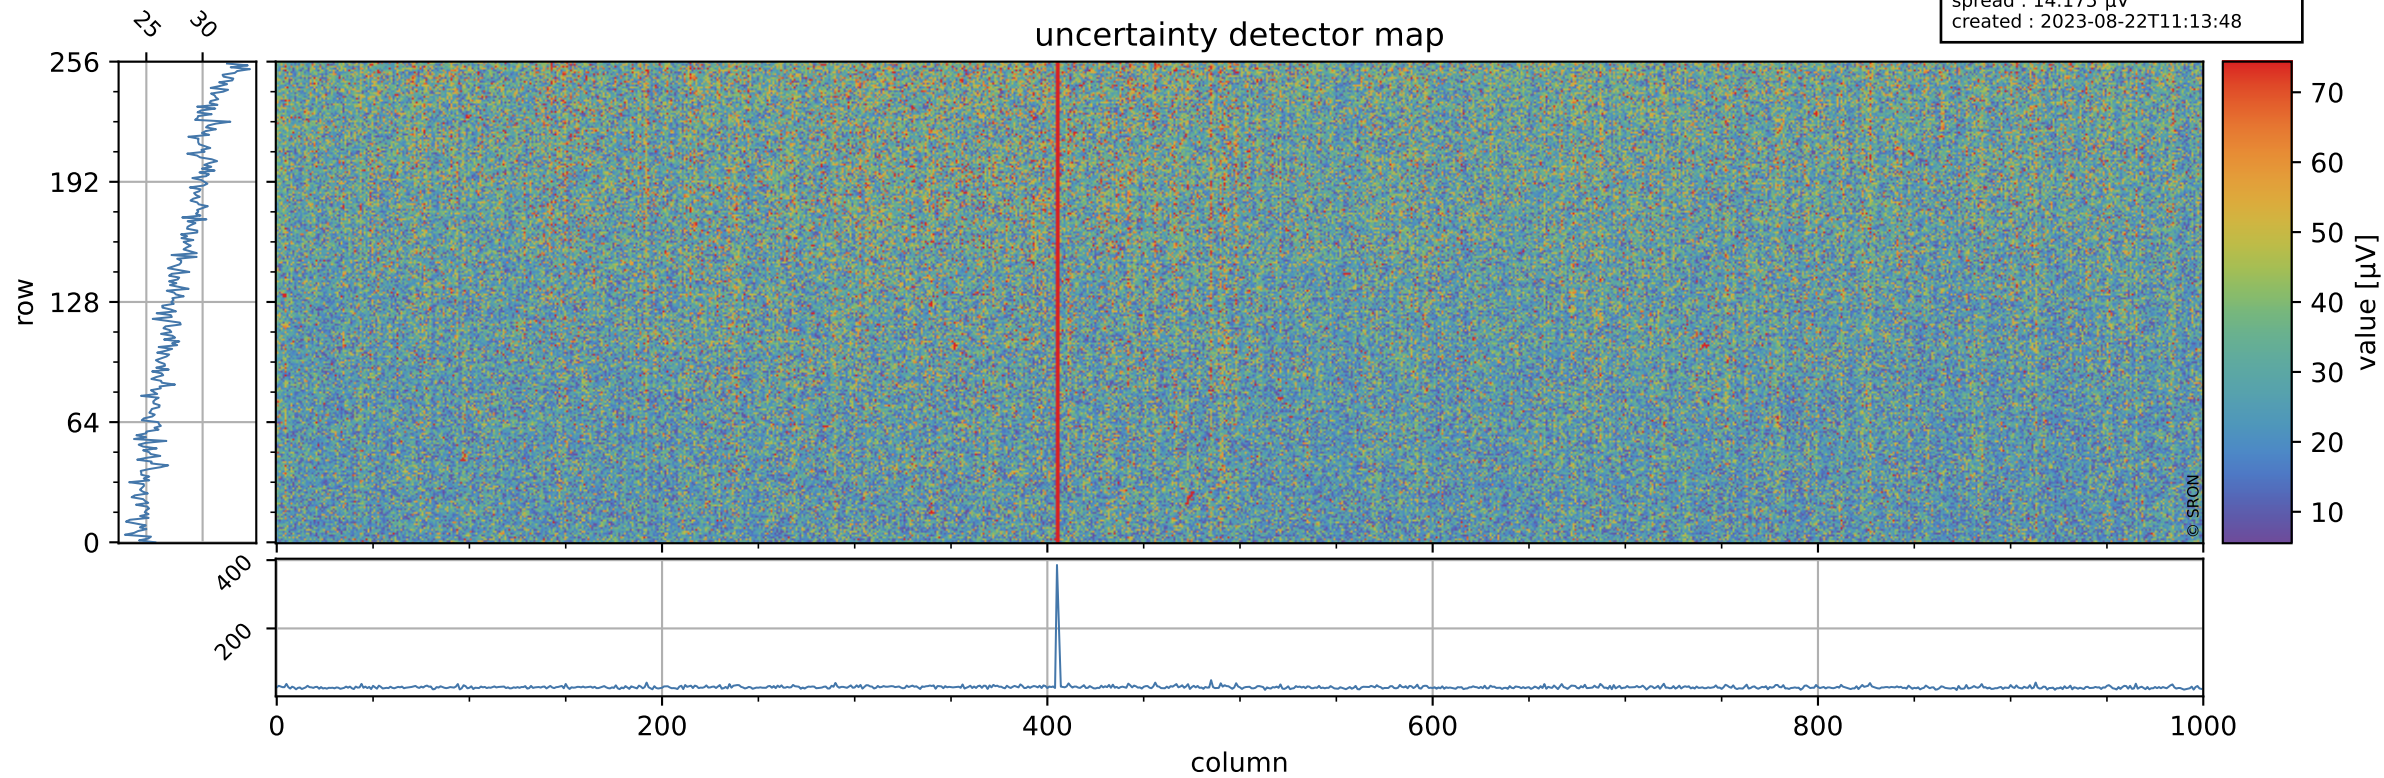

Tropomi SWIR offset (beta nominal)

orbits : 18 in [22267, 22312]
coverage : 2022-01-30 / 2022-02-02
median : 0.52594 V
spread : 0.035915 V
created : 2023-08-22T11:13:48

value detector map

Tropomi SWIR offset (beta nominal)

orbits : 18 in [22267, 22312]
coverage : 2022-01-30 / 2022-02-02
median : 28.014 μV
spread : 14.175 μV
created : 2023-08-22T11:13:48

Tropomi SWIR offset (beta nominal)

orbits : 18 in [22267, 22312]
coverage : 2022-01-30 / 2022-02-02
median : -0.068603 mV
spread : 0.41418 mV
created : 2023-08-22T11:13:48

value compared with SWIR offset CKD

Tropomi SWIR offset (beta nominal) ground-tracks of Sentinel-5P

orbits : 18 in [22267, 22312]
coverage : 2022-01-30 / 2022-02-02
created : 2023-08-22T11:13:49

Tropomi SWIR offset (beta nominal)

orbits : [1867, 22312]
coverage : 2018-02-20 / 2022-02-02
created : 2023-08-22T11:13:49

trend of detector median & temperatures