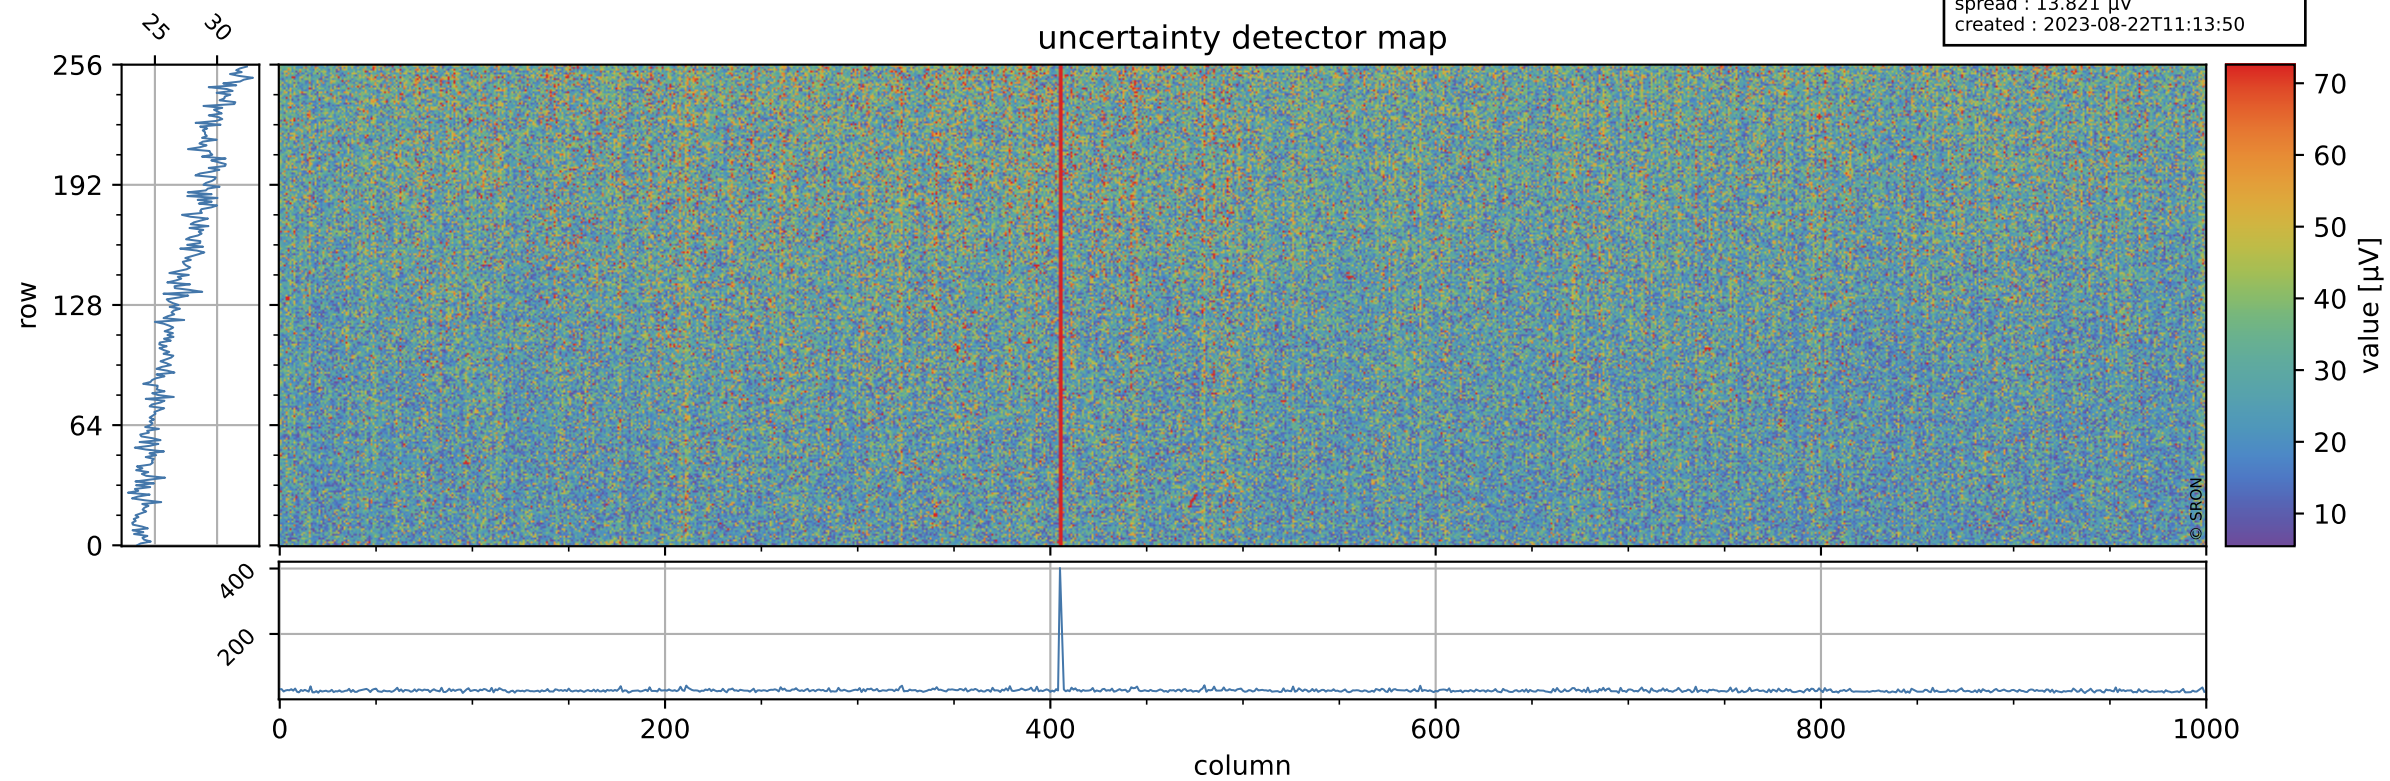

# Tropomi SWIR offset (beta nominal)

orbits : 20 in [22312, 22357]  
coverage : 2022-02-02 / 2022-02-05  
median : 0.52594 V  
spread : 0.035916 V  
created : 2023-08-22T11:13:50

## value detector map

# Tropomi SWIR offset (beta nominal)

orbits : 20 in [22312, 22357]  
coverage : 2022-02-02 / 2022-02-05  
median : 27.288  $\mu\text{V}$   
spread : 13.821  $\mu\text{V}$   
created : 2023-08-22T11:13:50

# Tropomi SWIR offset (beta nominal) ground-tracks of Sentinel-5P

orbits : 20 in [22312, 22357]  
coverage : 2022-02-02 / 2022-02-05  
created : 2023-08-22T11:13:51