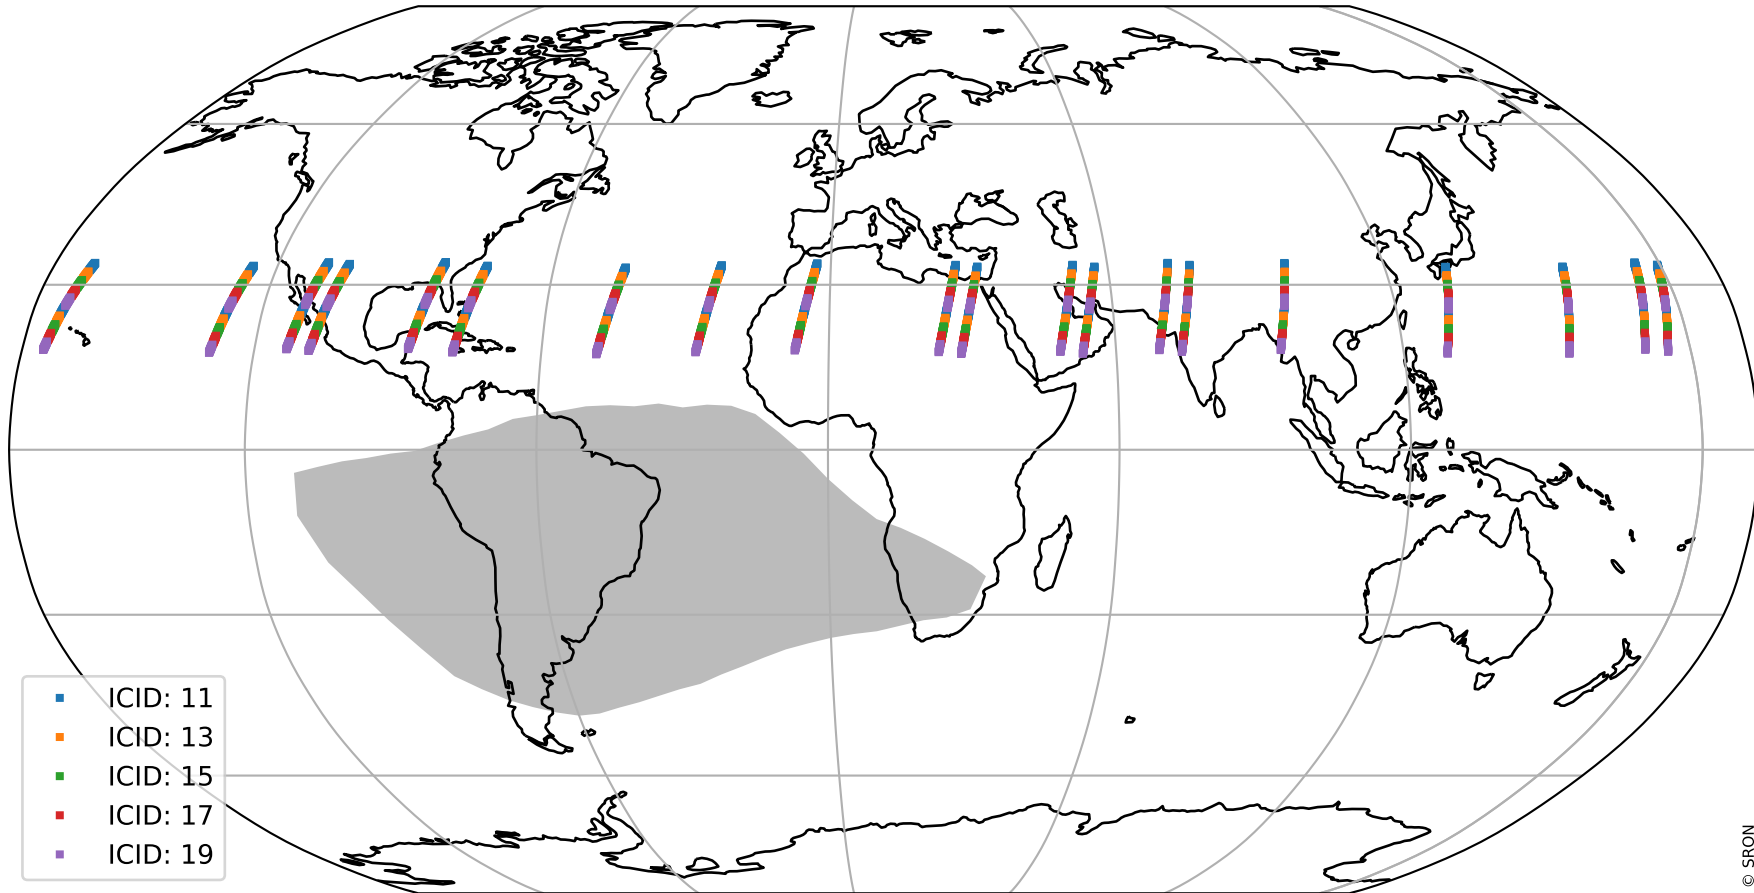

# Tropomi SWIR offset (beta nominal)

orbits : 20 in [22312, 22357]  
coverage : 2022-02-02 / 2022-02-05  
median : 27.288  $\mu\text{V}$   
spread : 13.821  $\mu\text{V}$   
created : 2023-08-22T11:13:50

# Tropomi SWIR offset (beta nominal)

orbits : 20 in [22312, 22357]  
coverage : 2022-02-02 / 2022-02-05  
median : -0.074426 mV  
spread : 0.40477 mV  
created : 2023-08-22T11:13:51

value compared with SWIR offset CKD

# Tropomi SWIR offset (beta nominal) ground-tracks of Sentinel-5P

orbits : 20 in [22312, 22357]  
coverage : 2022-02-02 / 2022-02-05  
created : 2023-08-22T11:13:51

# Tropomi SWIR offset (beta nominal)

orbits : [1867, 22357]  
coverage : 2018-02-20 / 2022-02-05  
created : 2023-08-22T11:13:51