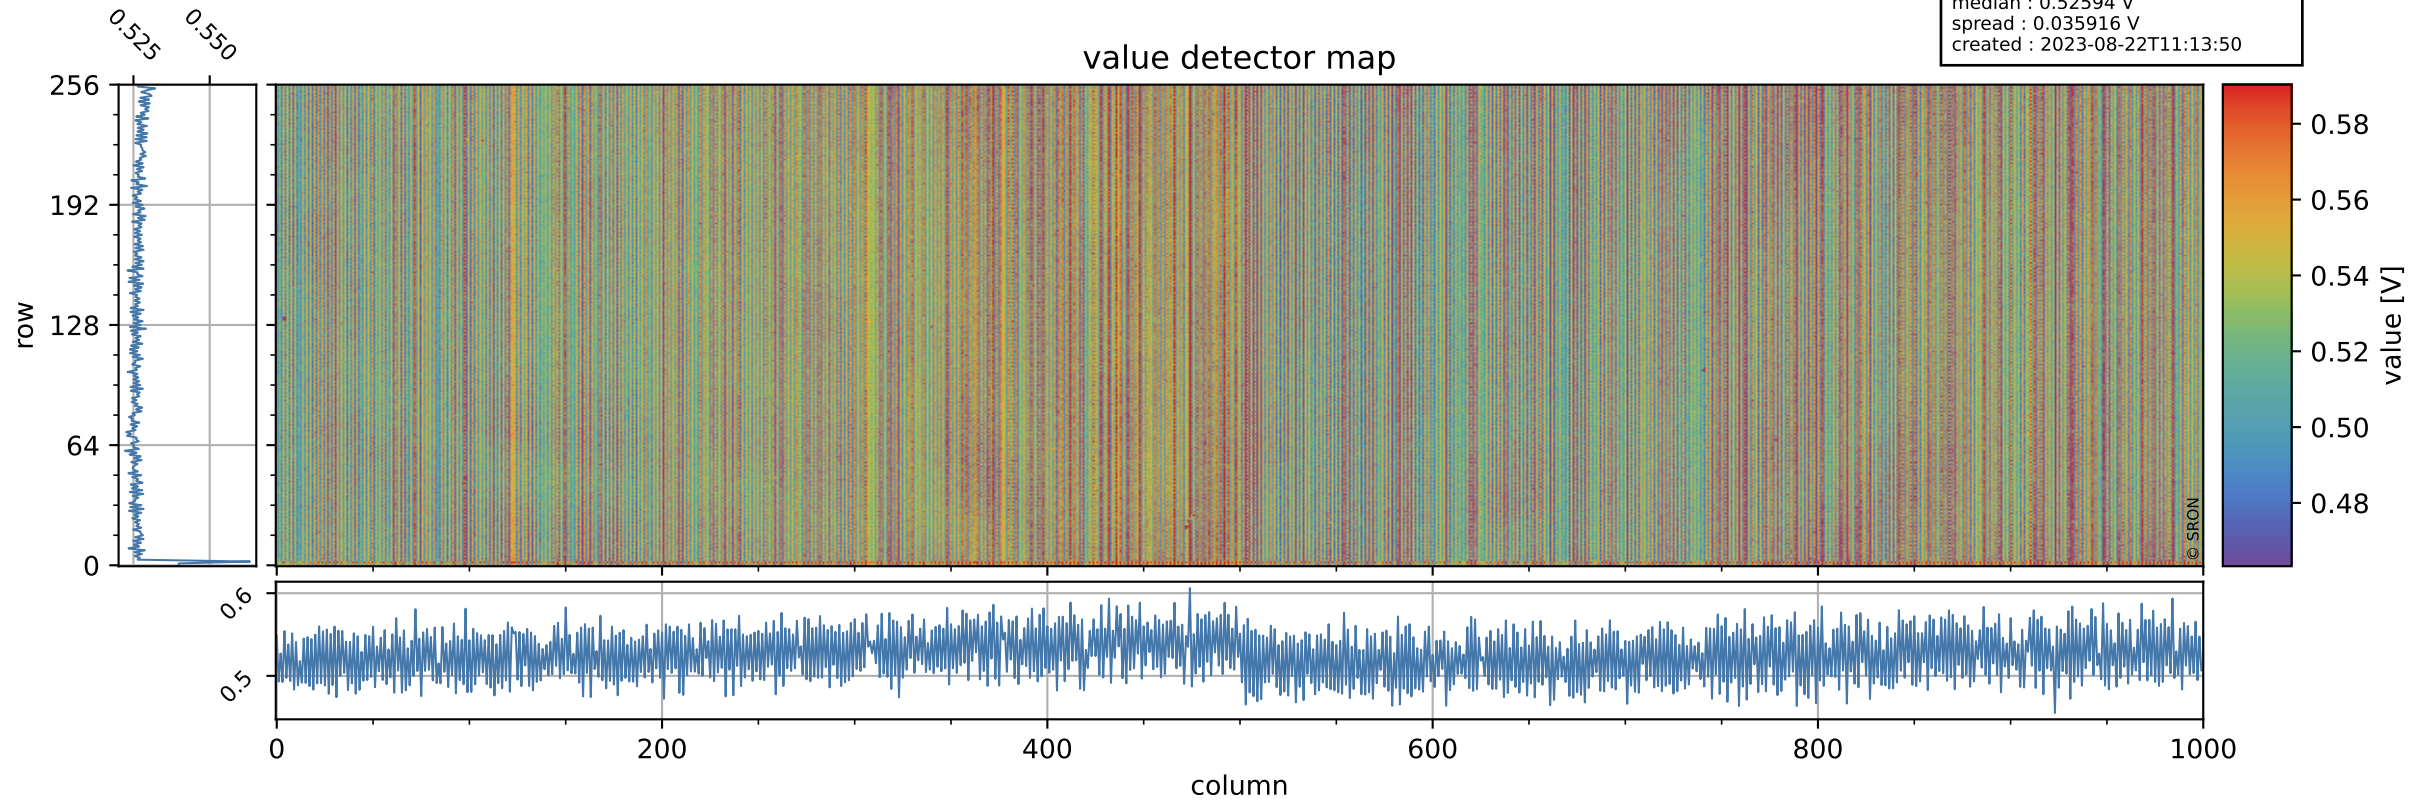

# Tropomi SWIR offset (beta nominal)

orbits : 20 in [22312, 22357]  
coverage : 2022-02-02 / 2022-02-05  
median : 0.52594 V  
spread : 0.035916 V  
created : 2023-08-22T11:13:50

## value detector map

# Tropomi SWIR offset (beta nominal)

orbits : 20 in [22312, 22357]  
coverage : 2022-02-02 / 2022-02-05  
median : 27.288  $\mu\text{V}$   
spread : 13.821  $\mu\text{V}$   
created : 2023-08-22T11:13:50

# Tropomi SWIR offset (beta nominal) ground-tracks of Sentinel-5P

orbits : 20 in [22312, 22357]  
coverage : 2022-02-02 / 2022-02-05  
created : 2023-08-22T11:13:51