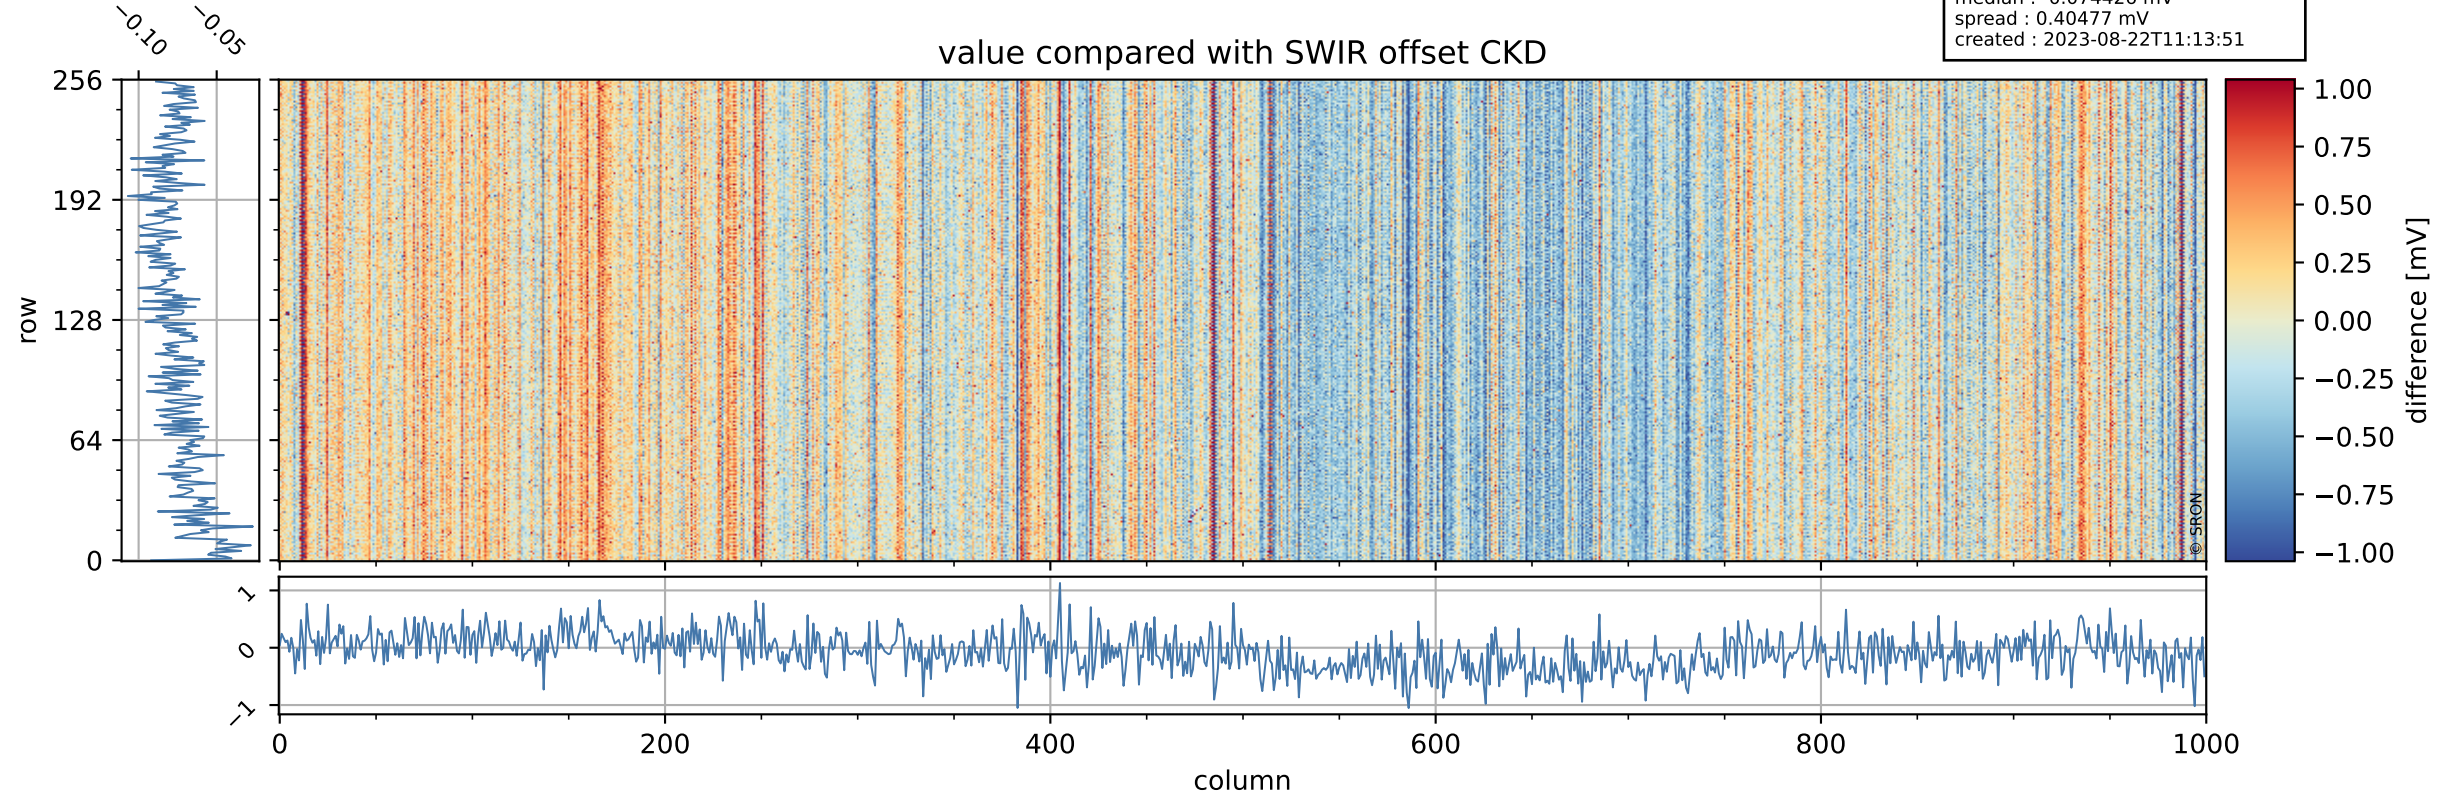

## value detector map

# Tropomi SWIR offset (beta nominal)

orbits : 20 in [22312, 22357]  
coverage : 2022-02-02 / 2022-02-05  
median : 27.288  $\mu\text{V}$   
spread : 13.821  $\mu\text{V}$   
created : 2023-08-22T11:13:50

# Tropomi SWIR offset (beta nominal)

orbits : 20 in [22312, 22357]  
coverage : 2022-02-02 / 2022-02-05  
median : -0.074426 mV  
spread : 0.40477 mV  
created : 2023-08-22T11:13:51

value compared with SWIR offset CKD

# Tropomi SWIR offset (beta nominal) ground-tracks of Sentinel-5P

orbits : 20 in [22312, 22357]  
coverage : 2022-02-02 / 2022-02-05  
created : 2023-08-22T11:13:51