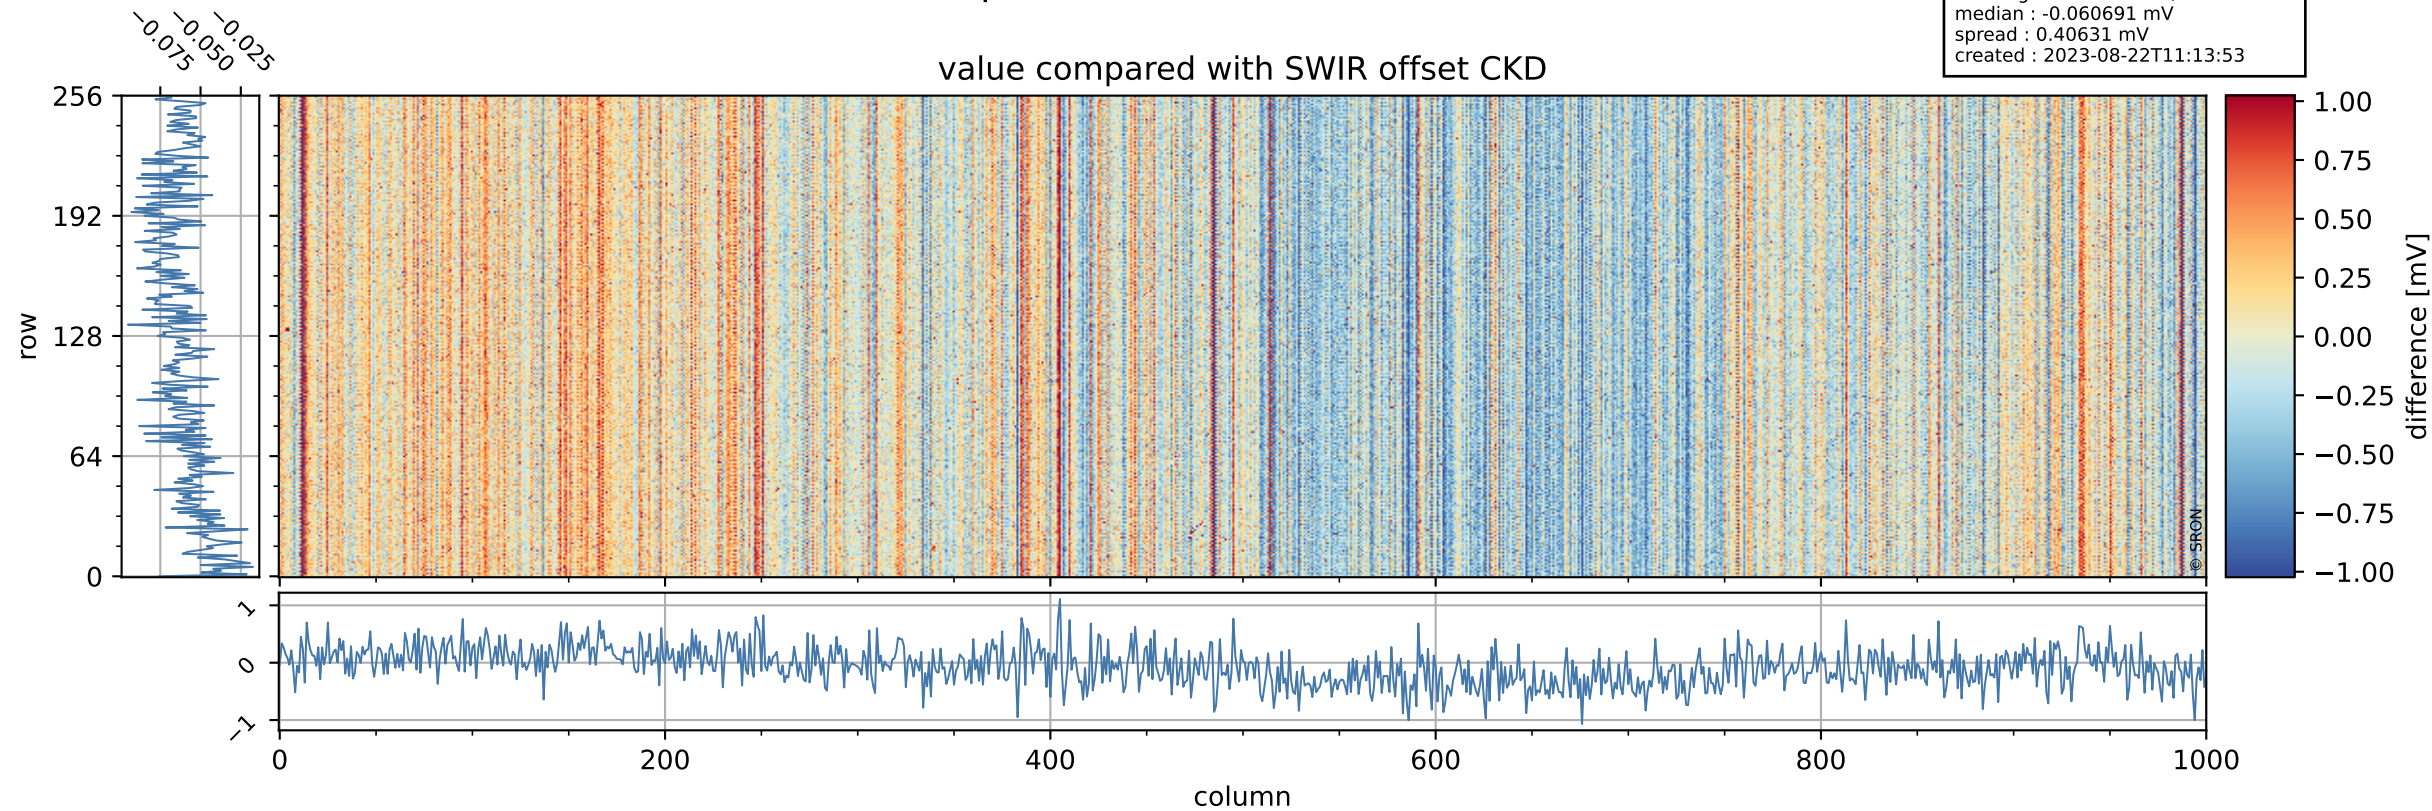

Tropomi SWIR offset (beta nominal)

orbits : 19 in [22357, 22402]
coverage : 2022-02-05 / 2022-02-08
median : 0.52595 V
spread : 0.035916 V
created : 2023-08-22T11:13:52

value detector map

Tropomi SWIR offset (beta nominal)

orbits : 19 in [22357, 22402]
coverage : 2022-02-05 / 2022-02-08
median : 27.837 μV
spread : 14.216 μV
created : 2023-08-22T11:13:53

Tropomi SWIR offset (beta nominal)

orbits : 19 in [22357, 22402]
coverage : 2022-02-05 / 2022-02-08
median : -0.060691 mV
spread : 0.40631 mV
created : 2023-08-22T11:13:53

value compared with SWIR offset CKD

Tropomi SWIR offset (beta nominal) ground-tracks of Sentinel-5P

orbits : 19 in [22357, 22402]
coverage : 2022-02-05 / 2022-02-08
created : 2023-08-22T11:13:53

Tropomi SWIR offset (beta nominal)

orbits : [1867, 22402]
coverage : 2018-02-20 / 2022-02-08
created : 2023-08-22T11:13:54

trend of detector median & temperatures