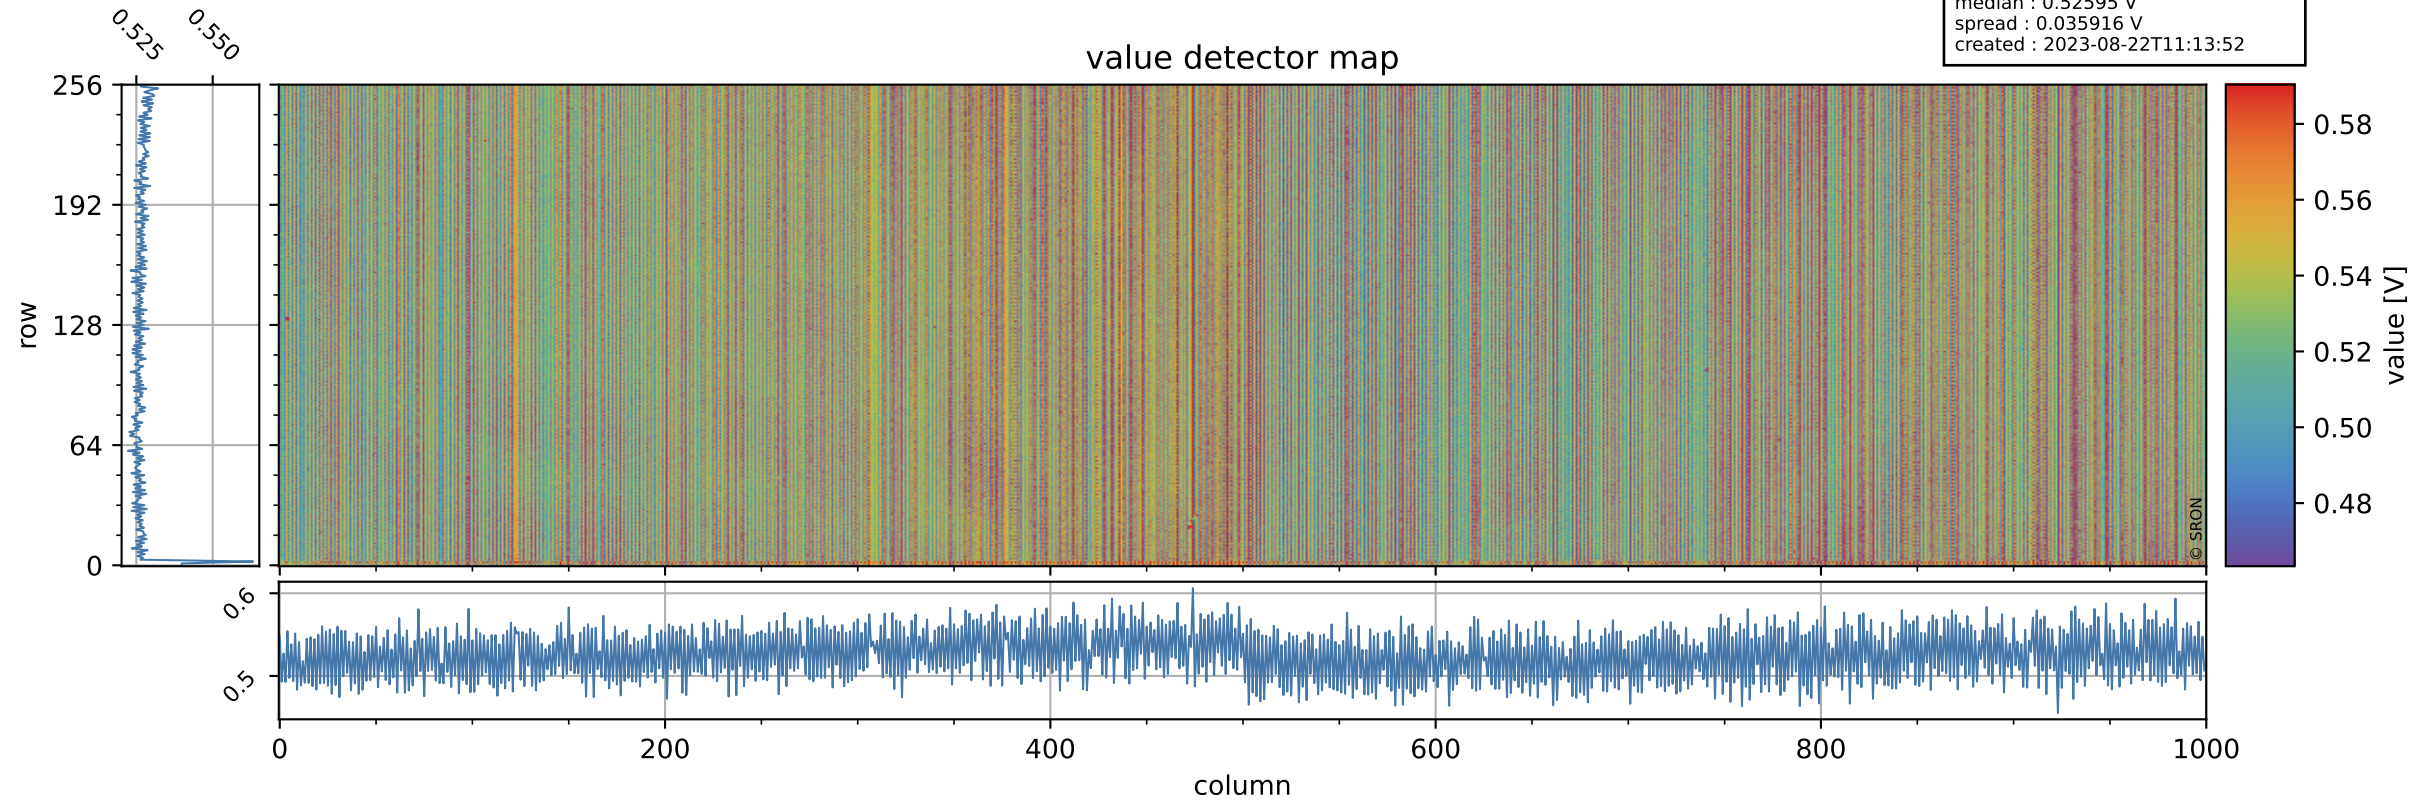

Tropomi SWIR offset (beta nominal)

orbits : 19 in [22357, 22402]
coverage : 2022-02-05 / 2022-02-08
median : 0.52595 V
spread : 0.035916 V
created : 2023-08-22T11:13:52

value detector map

Tropomi SWIR offset (beta nominal)

orbits : 19 in [22357, 22402]
coverage : 2022-02-05 / 2022-02-08
median : 27.837 μV
spread : 14.216 μV
created : 2023-08-22T11:13:53

Tropomi SWIR offset (beta nominal)

orbits : 19 in [22357, 22402]
coverage : 2022-02-05 / 2022-02-08
median : -0.060691 mV
spread : 0.40631 mV
created : 2023-08-22T11:13:53

value compared with SWIR offset CKD

Tropomi SWIR offset (beta nominal) ground-tracks of Sentinel-5P

orbits : 19 in [22357, 22402]
coverage : 2022-02-05 / 2022-02-08
created : 2023-08-22T11:13:53

Tropomi SWIR offset (beta nominal)

orbits : [1867, 22402]
coverage : 2018-02-20 / 2022-02-08
created : 2023-08-22T11:13:54

trend of detector median & temperatures