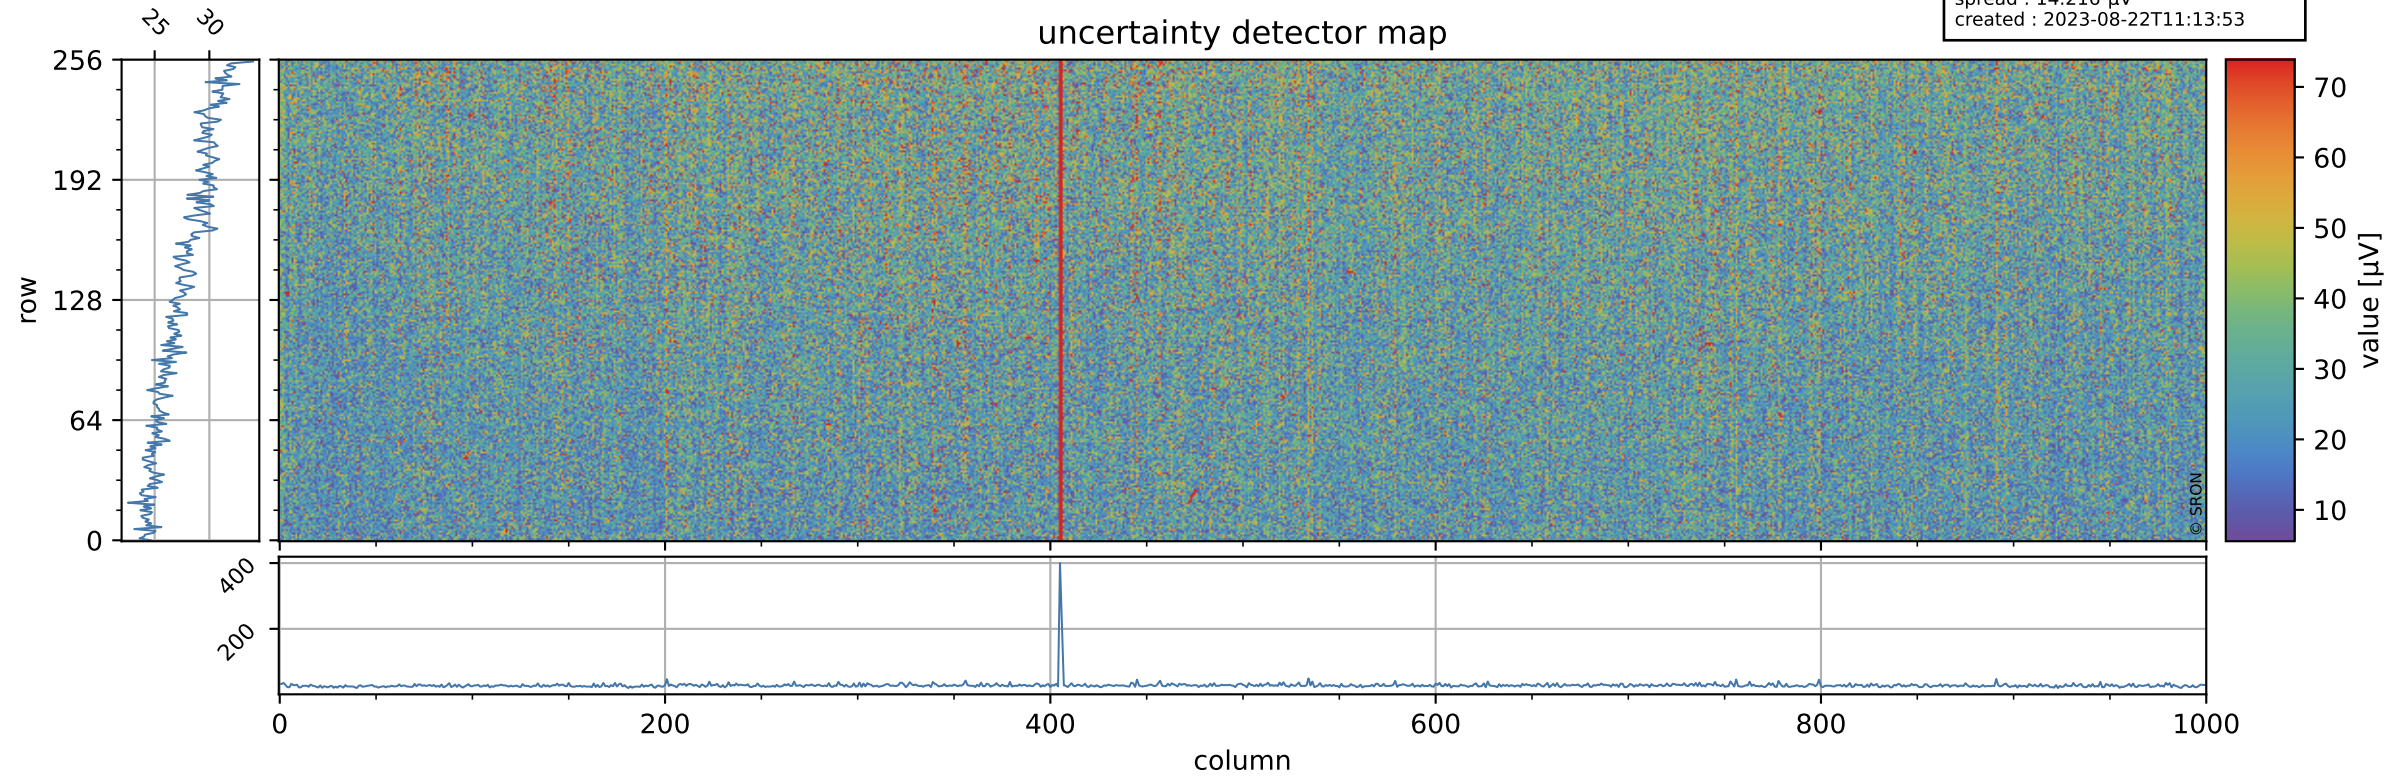

Tropomi SWIR offset (beta nominal)

orbits : 19 in [22357, 22402]
coverage : 2022-02-05 / 2022-02-08
median : 0.52595 V
spread : 0.035916 V
created : 2023-08-22T11:13:52

value detector map

Tropomi SWIR offset (beta nominal)

orbits : 19 in [22357, 22402]
coverage : 2022-02-05 / 2022-02-08
median : 27.837 μV
spread : 14.216 μV
created : 2023-08-22T11:13:53

Tropomi SWIR offset (beta nominal)

orbits : 19 in [22357, 22402]
coverage : 2022-02-05 / 2022-02-08
median : -0.060691 mV
spread : 0.40631 mV
created : 2023-08-22T11:13:53

value compared with SWIR offset CKD

Tropomi SWIR offset (beta nominal) ground-tracks of Sentinel-5P

orbits : 19 in [22357, 22402]
coverage : 2022-02-05 / 2022-02-08
created : 2023-08-22T11:13:53

Tropomi SWIR offset (beta nominal)

orbits : [1867, 22402]
coverage : 2018-02-20 / 2022-02-08
created : 2023-08-22T11:13:54

trend of detector median & temperatures