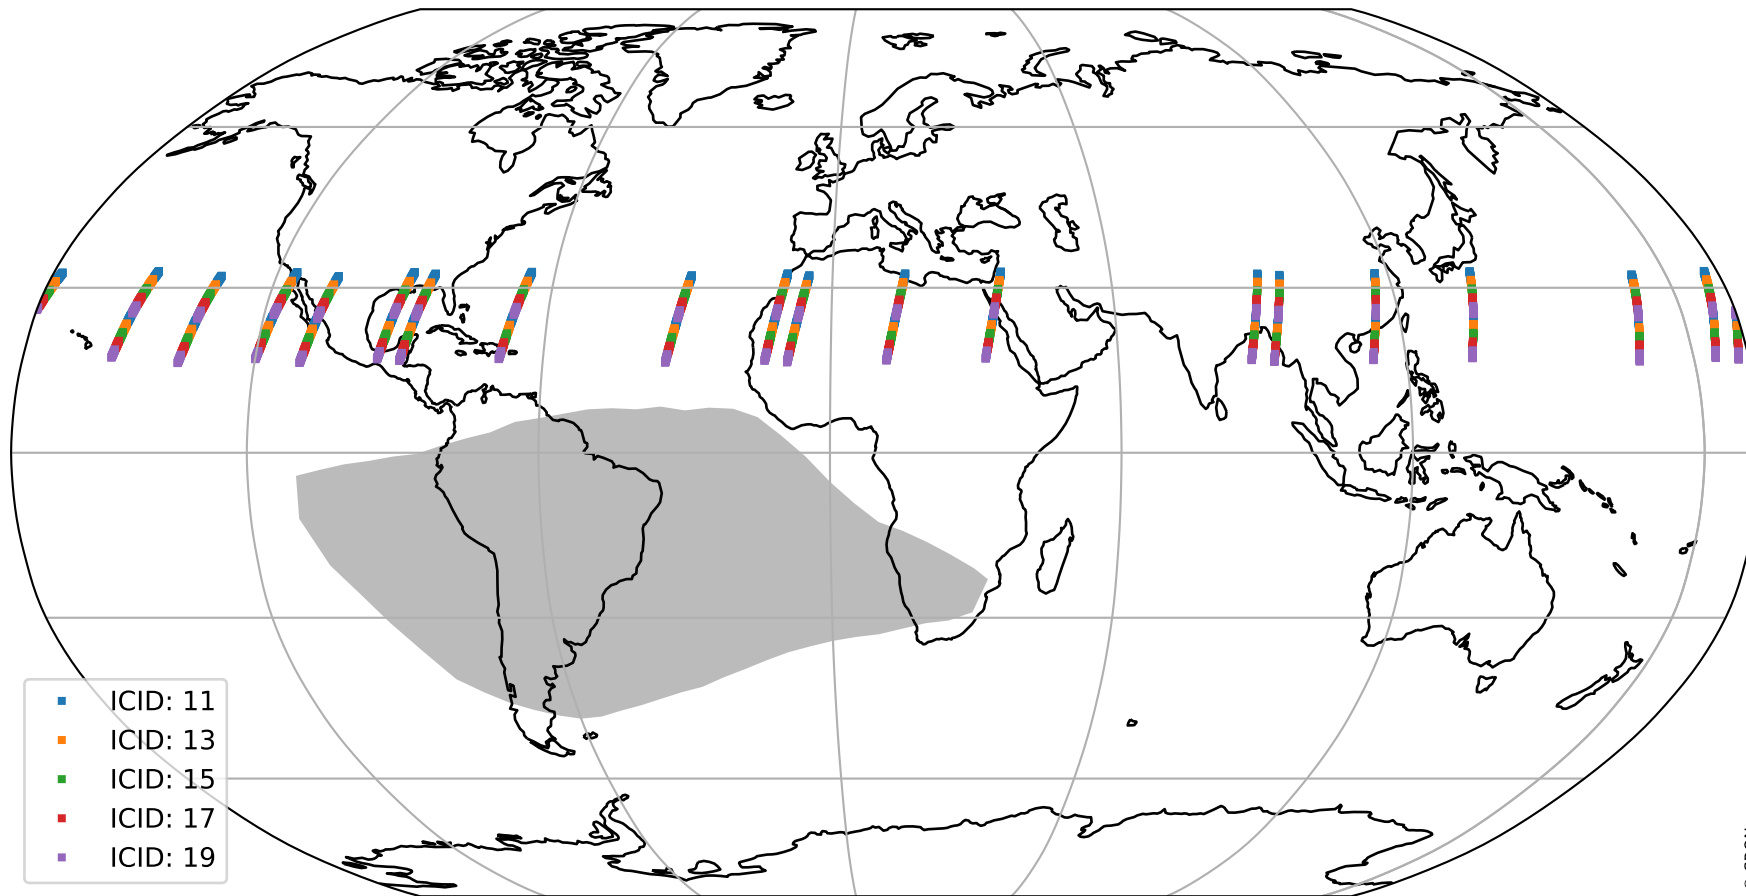

Tropomi SWIR offset (beta nominal)

orbits : 19 in [22357, 22402]
coverage : 2022-02-05 / 2022-02-08
median : 0.52595 V
spread : 0.035916 V
created : 2023-08-22T11:13:52

value detector map

Tropomi SWIR offset (beta nominal)

orbits : 19 in [22357, 22402]
coverage : 2022-02-05 / 2022-02-08
median : 27.837 μV
spread : 14.216 μV
created : 2023-08-22T11:13:53

Tropomi SWIR offset (beta nominal)

orbits : 19 in [22357, 22402]
coverage : 2022-02-05 / 2022-02-08
median : -0.060691 mV
spread : 0.40631 mV
created : 2023-08-22T11:13:53

value compared with SWIR offset CKD

Tropomi SWIR offset (beta nominal) ground-tracks of Sentinel-5P

orbits : 19 in [22357, 22402]
coverage : 2022-02-05 / 2022-02-08
created : 2023-08-22T11:13:53

Tropomi SWIR offset (beta nominal)

orbits : [1867, 22402]
coverage : 2018-02-20 / 2022-02-08
created : 2023-08-22T11:13:54

trend of detector median & temperatures