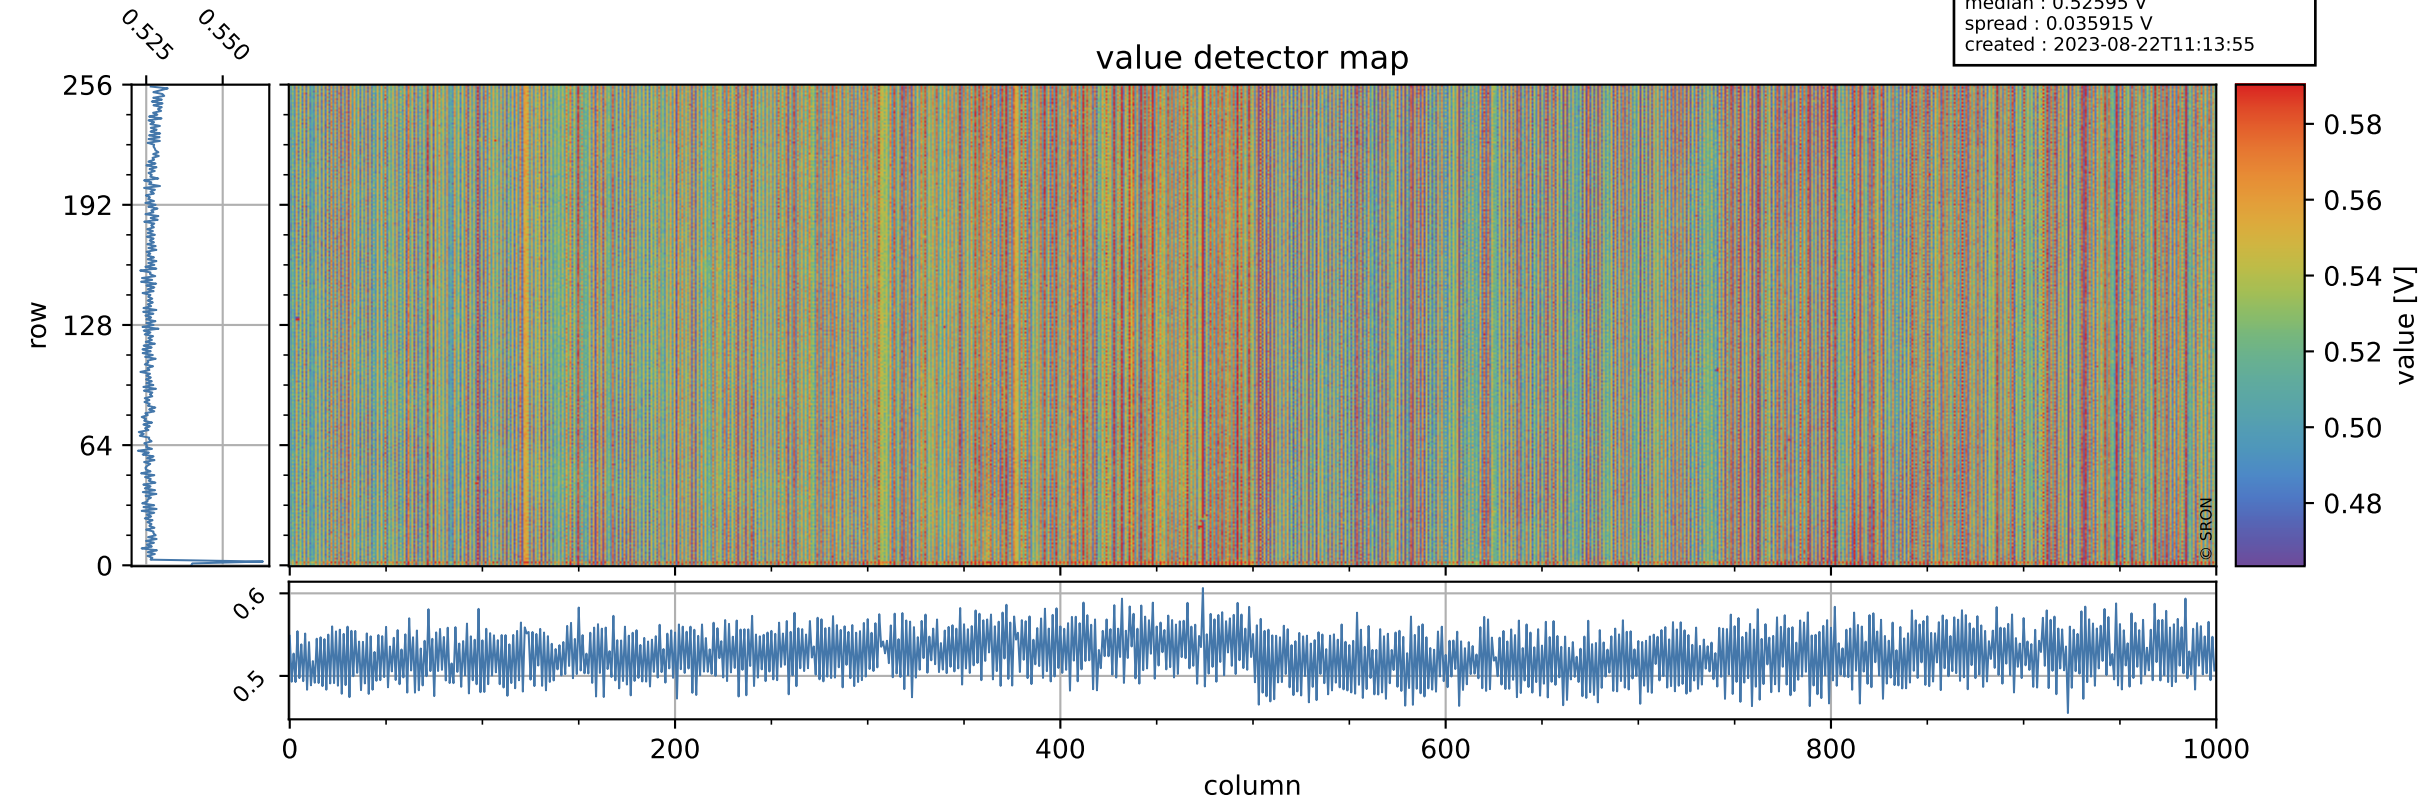

# Tropomi SWIR offset (beta nominal)

orbits : 20 in [22402, 22447]  
coverage : 2022-02-08 / 2022-02-11  
median : 0.52595 V  
spread : 0.035915 V  
created : 2023-08-22T11:13:55

## value detector map

# Tropomi SWIR offset (beta nominal)

orbits : 20 in [22402, 22447]  
coverage : 2022-02-08 / 2022-02-11  
median : 27.891  $\mu\text{V}$   
spread : 14.26  $\mu\text{V}$   
created : 2023-08-22T11:13:55

# Tropomi SWIR offset (beta nominal) ground-tracks of Sentinel-5P

orbits : 20 in [22402, 22447]  
coverage : 2022-02-08 / 2022-02-11  
created : 2023-08-22T11:13:55