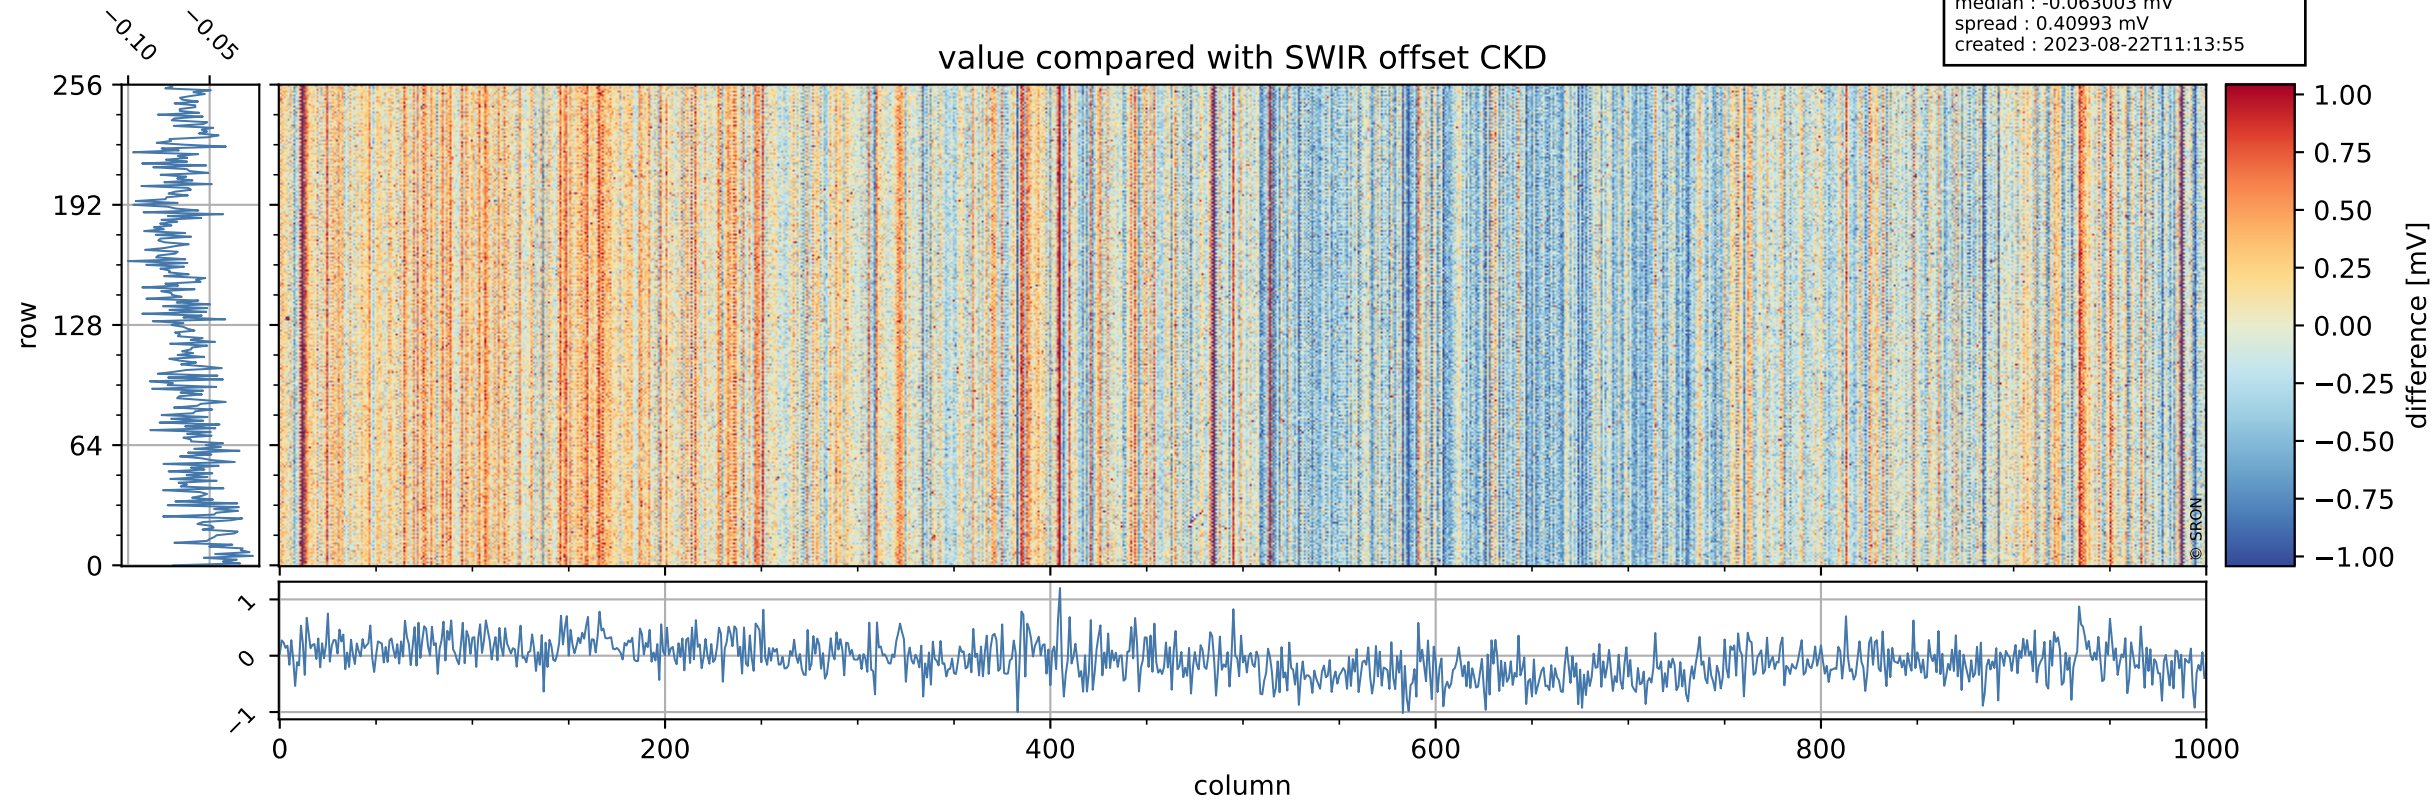

## value detector map

# Tropomi SWIR offset (beta nominal)

orbits : 20 in [22402, 22447]  
coverage : 2022-02-08 / 2022-02-11  
median : 27.891  $\mu\text{V}$   
spread : 14.26  $\mu\text{V}$   
created : 2023-08-22T11:13:55

# Tropomi SWIR offset (beta nominal)

orbits : 20 in [22402, 22447]  
coverage : 2022-02-08 / 2022-02-11  
median : -0.063003 mV  
spread : 0.40993 mV  
created : 2023-08-22T11:13:55

value compared with SWIR offset CKD

# Tropomi SWIR offset (beta nominal) ground-tracks of Sentinel-5P

orbits : 20 in [22402, 22447]  
coverage : 2022-02-08 / 2022-02-11  
created : 2023-08-22T11:13:55