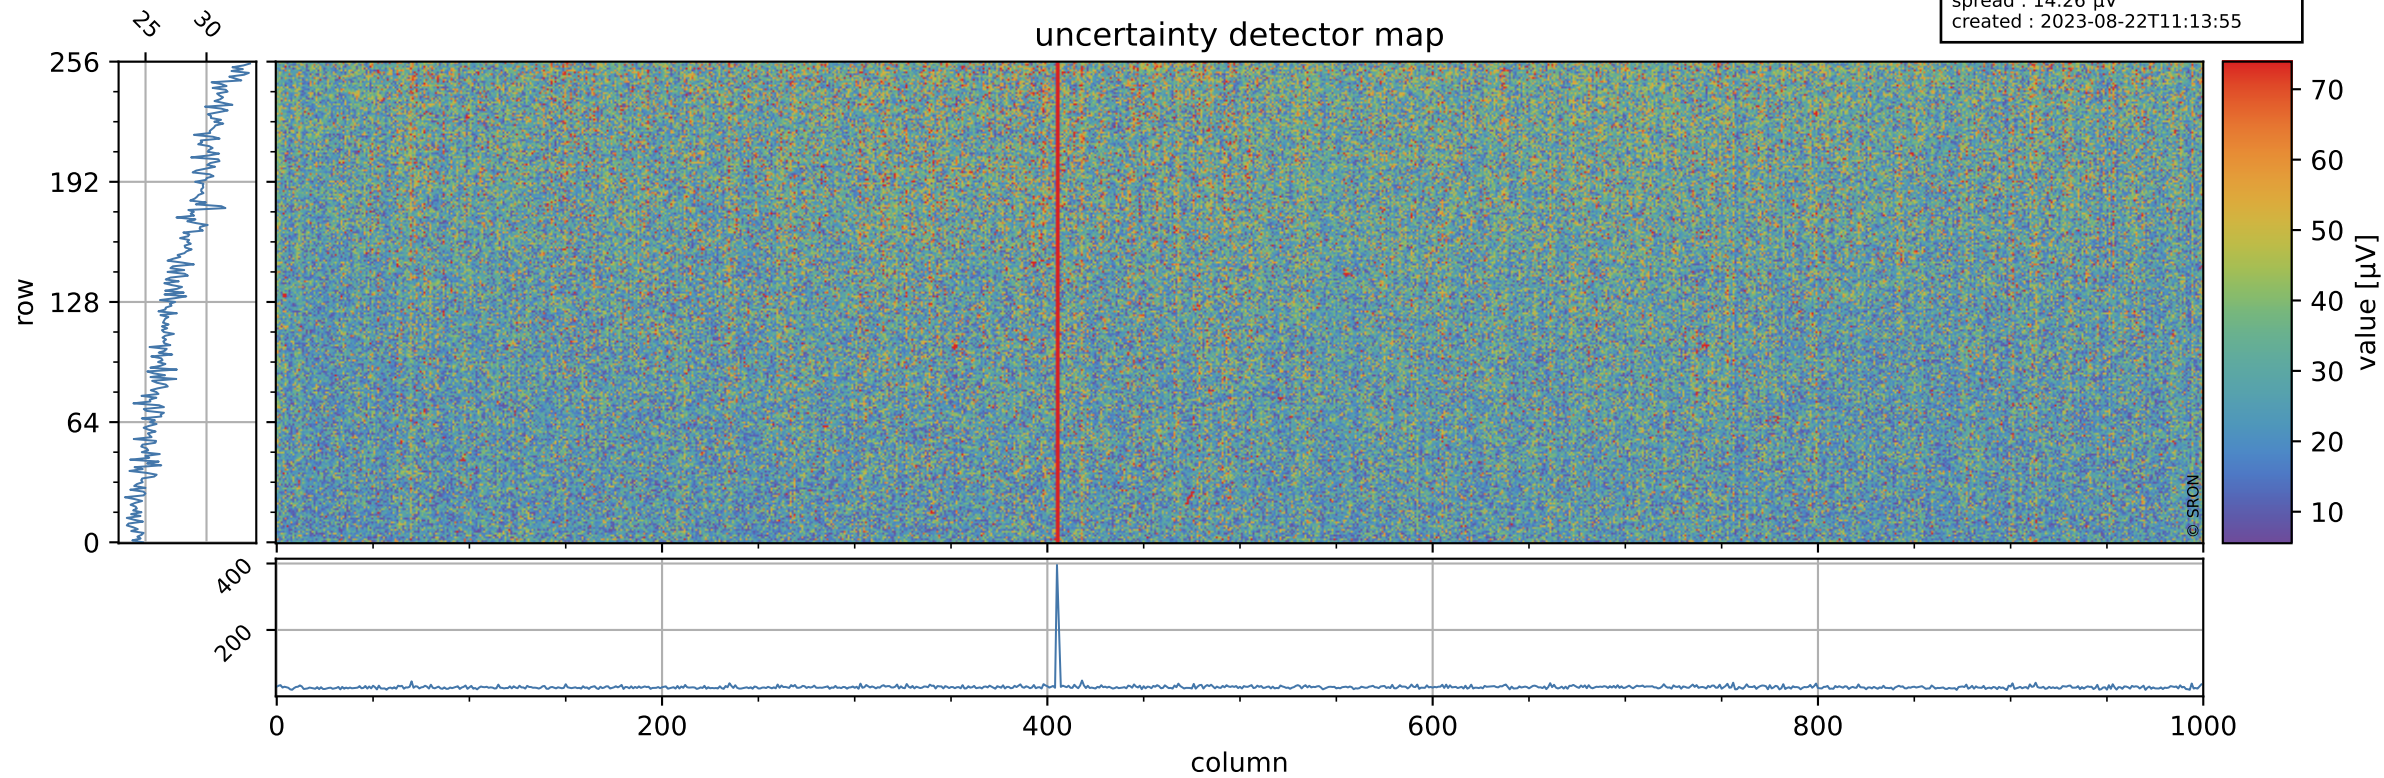

# Tropomi SWIR offset (beta nominal)

orbits : 20 in [22402, 22447]  
coverage : 2022-02-08 / 2022-02-11  
median : 0.52595 V  
spread : 0.035915 V  
created : 2023-08-22T11:13:55

## value detector map

# Tropomi SWIR offset (beta nominal)

orbits : 20 in [22402, 22447]  
coverage : 2022-02-08 / 2022-02-11  
median : 27.891  $\mu\text{V}$   
spread : 14.26  $\mu\text{V}$   
created : 2023-08-22T11:13:55

# Tropomi SWIR offset (beta nominal) ground-tracks of Sentinel-5P

orbits : 20 in [22402, 22447]  
coverage : 2022-02-08 / 2022-02-11  
created : 2023-08-22T11:13:55