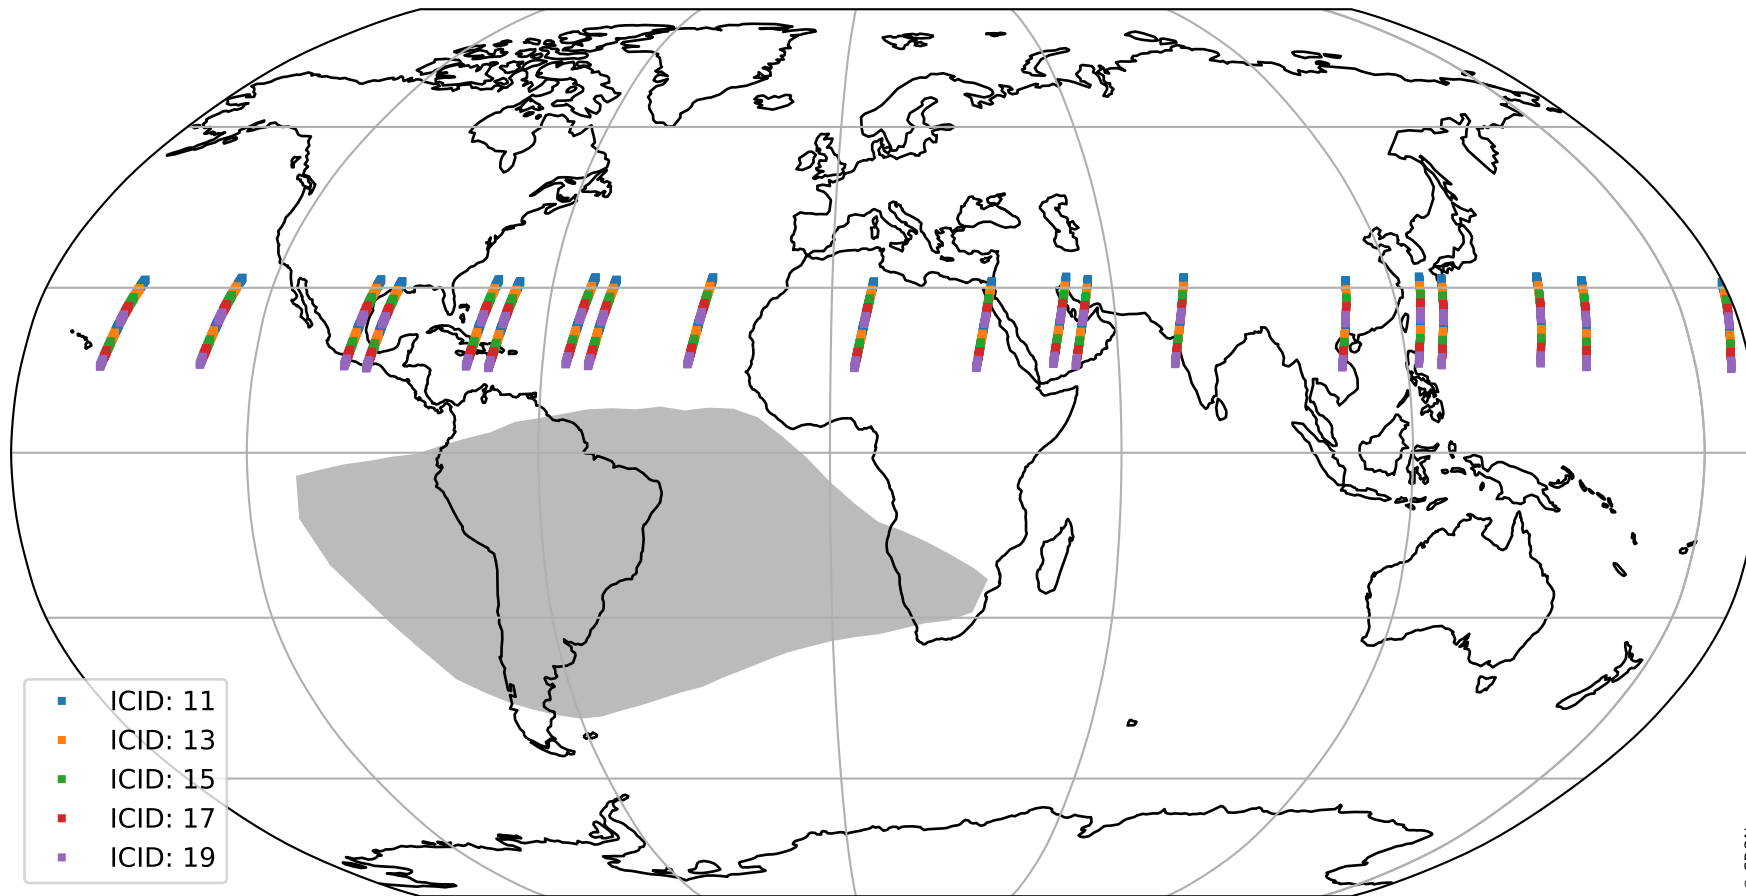

# Tropomi SWIR offset (beta nominal)

orbits : 20 in [22402, 22447]  
coverage : 2022-02-08 / 2022-02-11  
median : 27.891  $\mu\text{V}$   
spread : 14.26  $\mu\text{V}$   
created : 2023-08-22T11:13:55

# Tropomi SWIR offset (beta nominal)

orbits : 20 in [22402, 22447]  
coverage : 2022-02-08 / 2022-02-11  
median : -0.063003 mV  
spread : 0.40993 mV  
created : 2023-08-22T11:13:55

value compared with SWIR offset CKD

# Tropomi SWIR offset (beta nominal) ground-tracks of Sentinel-5P

orbits : 20 in [22402, 22447]  
coverage : 2022-02-08 / 2022-02-11  
created : 2023-08-22T11:13:55

# Tropomi SWIR offset (beta nominal)

orbits : [1867, 22447]  
coverage : 2018-02-20 / 2022-02-11  
created : 2023-08-22T11:13:56