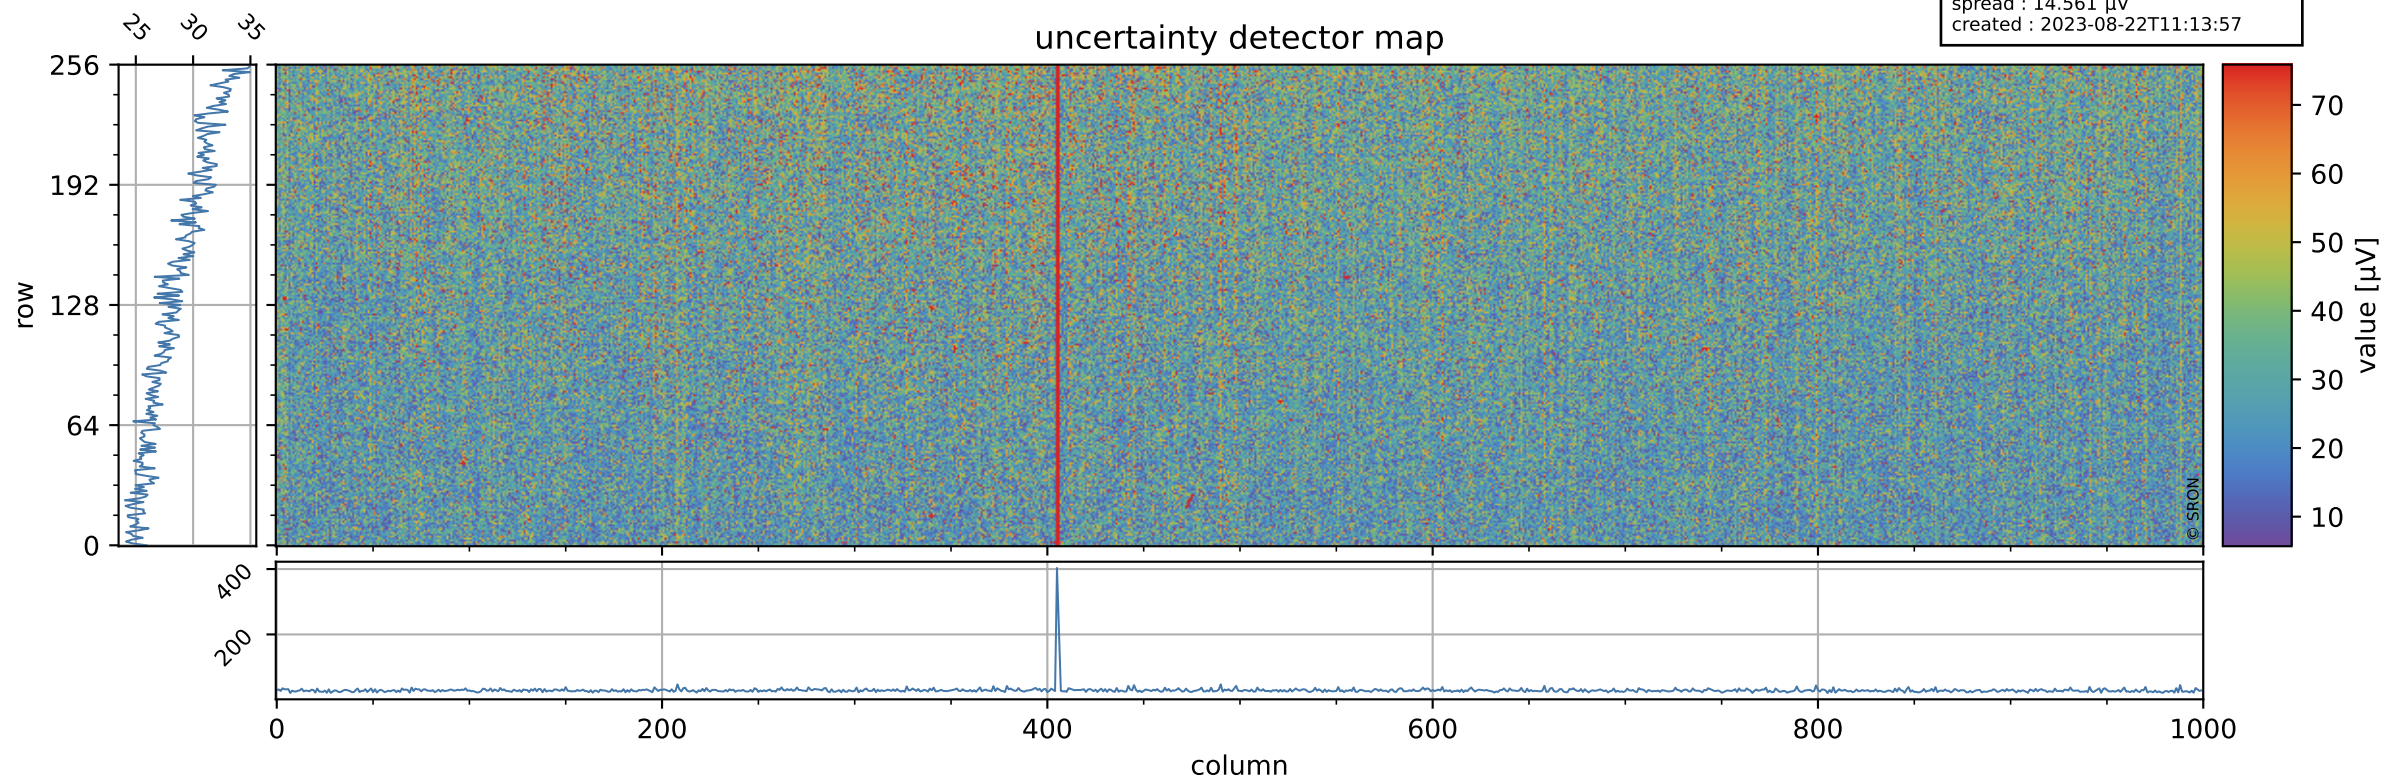

Tropomi SWIR offset (beta nominal)

orbits : 18 in [22447, 22492]
coverage : 2022-02-11 / 2022-02-14
median : 0.52594 V
spread : 0.035915 V
created : 2023-08-22T11:13:57

value detector map

Tropomi SWIR offset (beta nominal)

orbits : 18 in [22447, 22492]
coverage : 2022-02-11 / 2022-02-14
median : 28.779 μV
spread : 14.561 μV
created : 2023-08-22T11:13:57

Tropomi SWIR offset (beta nominal)

orbits : 18 in [22447, 22492]
coverage : 2022-02-11 / 2022-02-14
median : -0.066435 mV
spread : 0.41555 mV
created : 2023-08-22T11:13:57

value compared with SWIR offset CKD

Tropomi SWIR offset (beta nominal) ground-tracks of Sentinel-5P

orbits : 18 in [22447, 22492]
coverage : 2022-02-11 / 2022-02-14
created : 2023-08-22T11:13:58

Tropomi SWIR offset (beta nominal)

orbits : [1867, 22492]
coverage : 2018-02-20 / 2022-02-14
created : 2023-08-22T11:13:58

trend of detector median & temperatures