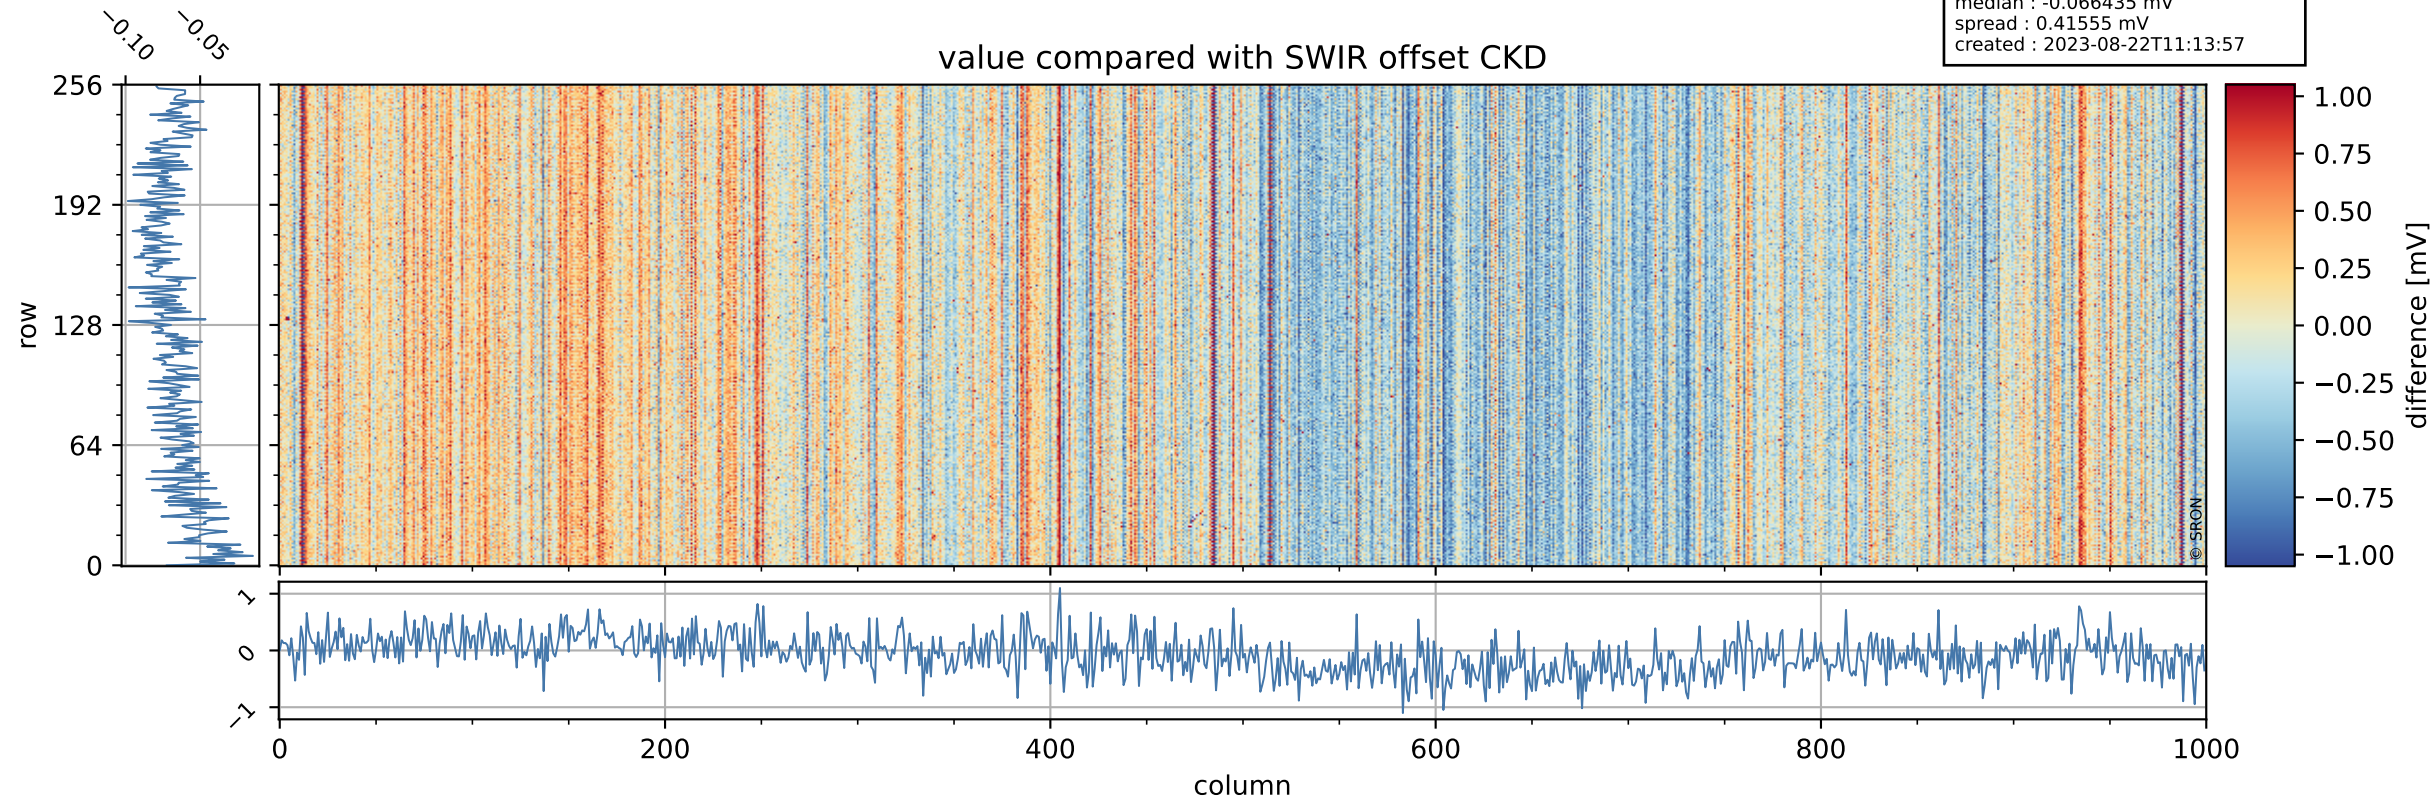

Tropomi SWIR offset (beta nominal)

orbits : 18 in [22447, 22492]
coverage : 2022-02-11 / 2022-02-14
median : 0.52594 V
spread : 0.035915 V
created : 2023-08-22T11:13:57

value detector map

Tropomi SWIR offset (beta nominal)

orbits : 18 in [22447, 22492]
coverage : 2022-02-11 / 2022-02-14
median : 28.779 μV
spread : 14.561 μV
created : 2023-08-22T11:13:57

Tropomi SWIR offset (beta nominal)

orbits : 18 in [22447, 22492]
coverage : 2022-02-11 / 2022-02-14
median : -0.066435 mV
spread : 0.41555 mV
created : 2023-08-22T11:13:57

value compared with SWIR offset CKD

Tropomi SWIR offset (beta nominal) ground-tracks of Sentinel-5P

orbits : 18 in [22447, 22492]
coverage : 2022-02-11 / 2022-02-14
created : 2023-08-22T11:13:58

Tropomi SWIR offset (beta nominal)

orbits : [1867, 22492]
coverage : 2018-02-20 / 2022-02-14
created : 2023-08-22T11:13:58

trend of detector median & temperatures