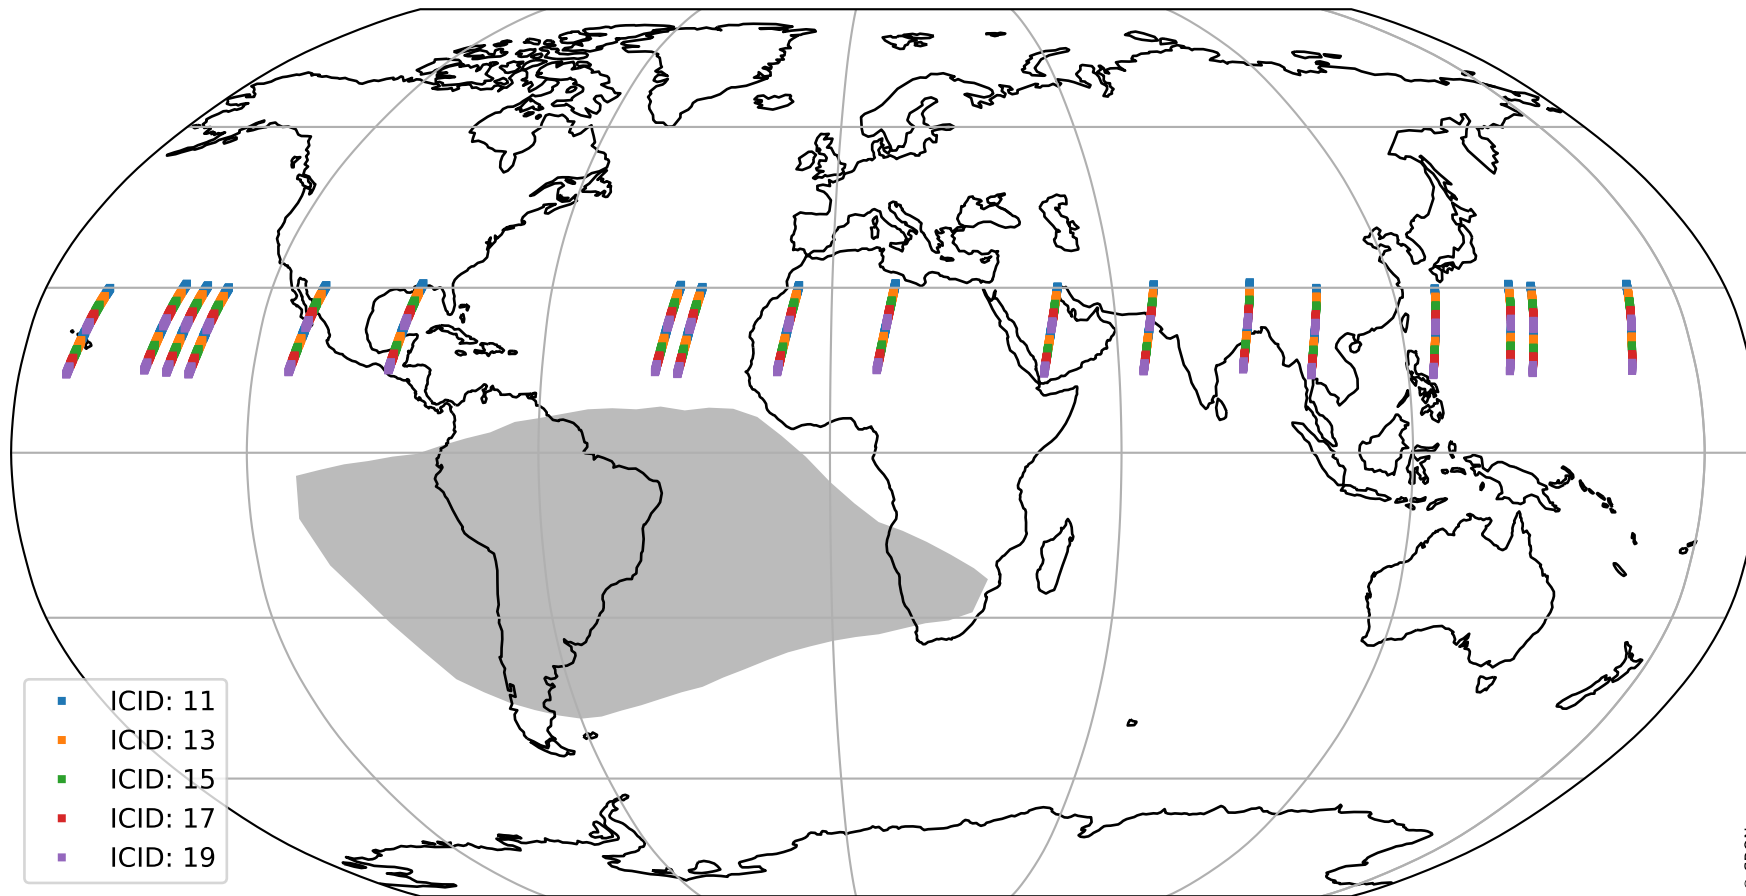

Tropomi SWIR offset (beta nominal)

orbits : 18 in [22447, 22492]
coverage : 2022-02-11 / 2022-02-14
median : 0.52594 V
spread : 0.035915 V
created : 2023-08-22T11:13:57

value detector map

Tropomi SWIR offset (beta nominal)

orbits : 18 in [22447, 22492]
coverage : 2022-02-11 / 2022-02-14
median : 28.779 μV
spread : 14.561 μV
created : 2023-08-22T11:13:57

Tropomi SWIR offset (beta nominal)

orbits : 18 in [22447, 22492]
coverage : 2022-02-11 / 2022-02-14
median : -0.066435 mV
spread : 0.41555 mV
created : 2023-08-22T11:13:57

value compared with SWIR offset CKD

Tropomi SWIR offset (beta nominal) ground-tracks of Sentinel-5P

orbits : 18 in [22447, 22492]
coverage : 2022-02-11 / 2022-02-14
created : 2023-08-22T11:13:58

Tropomi SWIR offset (beta nominal)

orbits : [1867, 22492]
coverage : 2018-02-20 / 2022-02-14
created : 2023-08-22T11:13:58

trend of detector median & temperatures