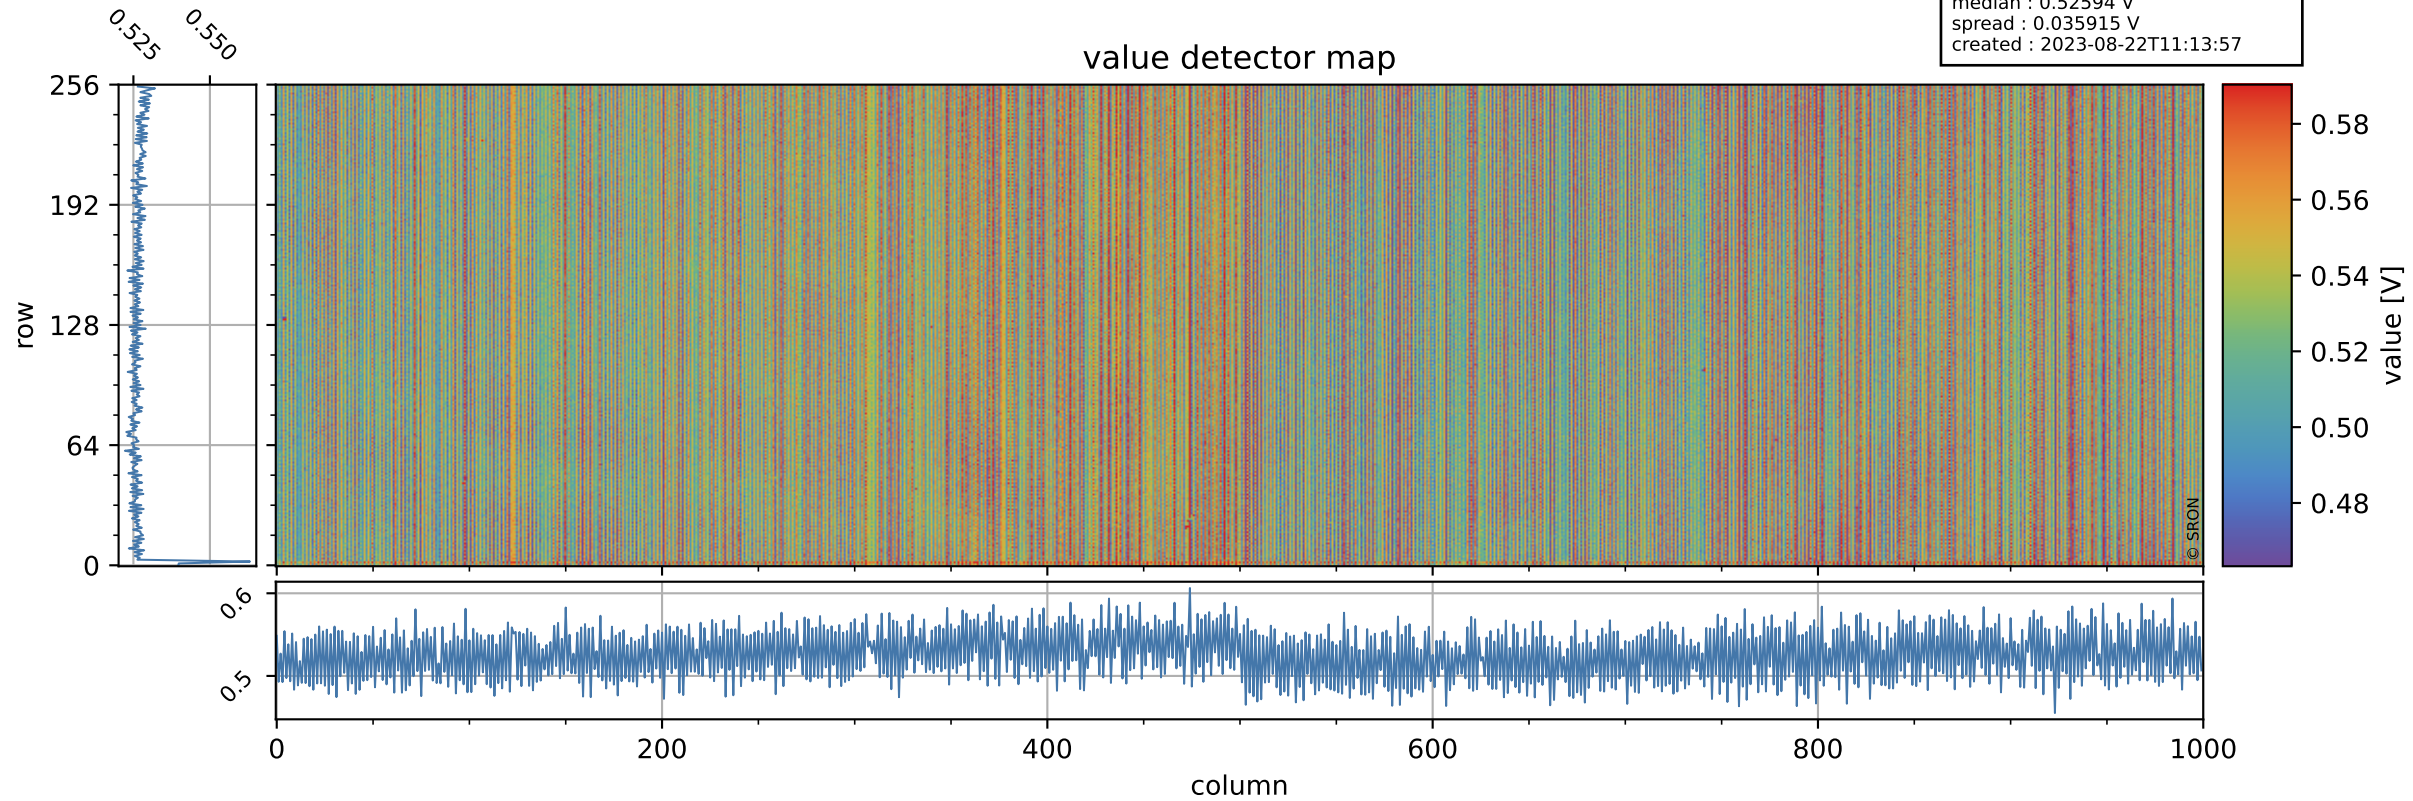

Tropomi SWIR offset (beta nominal)

orbits : 18 in [22447, 22492]
coverage : 2022-02-11 / 2022-02-14
median : 0.52594 V
spread : 0.035915 V
created : 2023-08-22T11:13:57

value detector map

Tropomi SWIR offset (beta nominal)

orbits : 18 in [22447, 22492]
coverage : 2022-02-11 / 2022-02-14
median : 28.779 μV
spread : 14.561 μV
created : 2023-08-22T11:13:57

Tropomi SWIR offset (beta nominal)

orbits : 18 in [22447, 22492]
coverage : 2022-02-11 / 2022-02-14
median : -0.066435 mV
spread : 0.41555 mV
created : 2023-08-22T11:13:57

value compared with SWIR offset CKD

Tropomi SWIR offset (beta nominal) ground-tracks of Sentinel-5P

orbits : 18 in [22447, 22492]
coverage : 2022-02-11 / 2022-02-14
created : 2023-08-22T11:13:58

Tropomi SWIR offset (beta nominal)

orbits : [1867, 22492]
coverage : 2018-02-20 / 2022-02-14
created : 2023-08-22T11:13:58

trend of detector median & temperatures