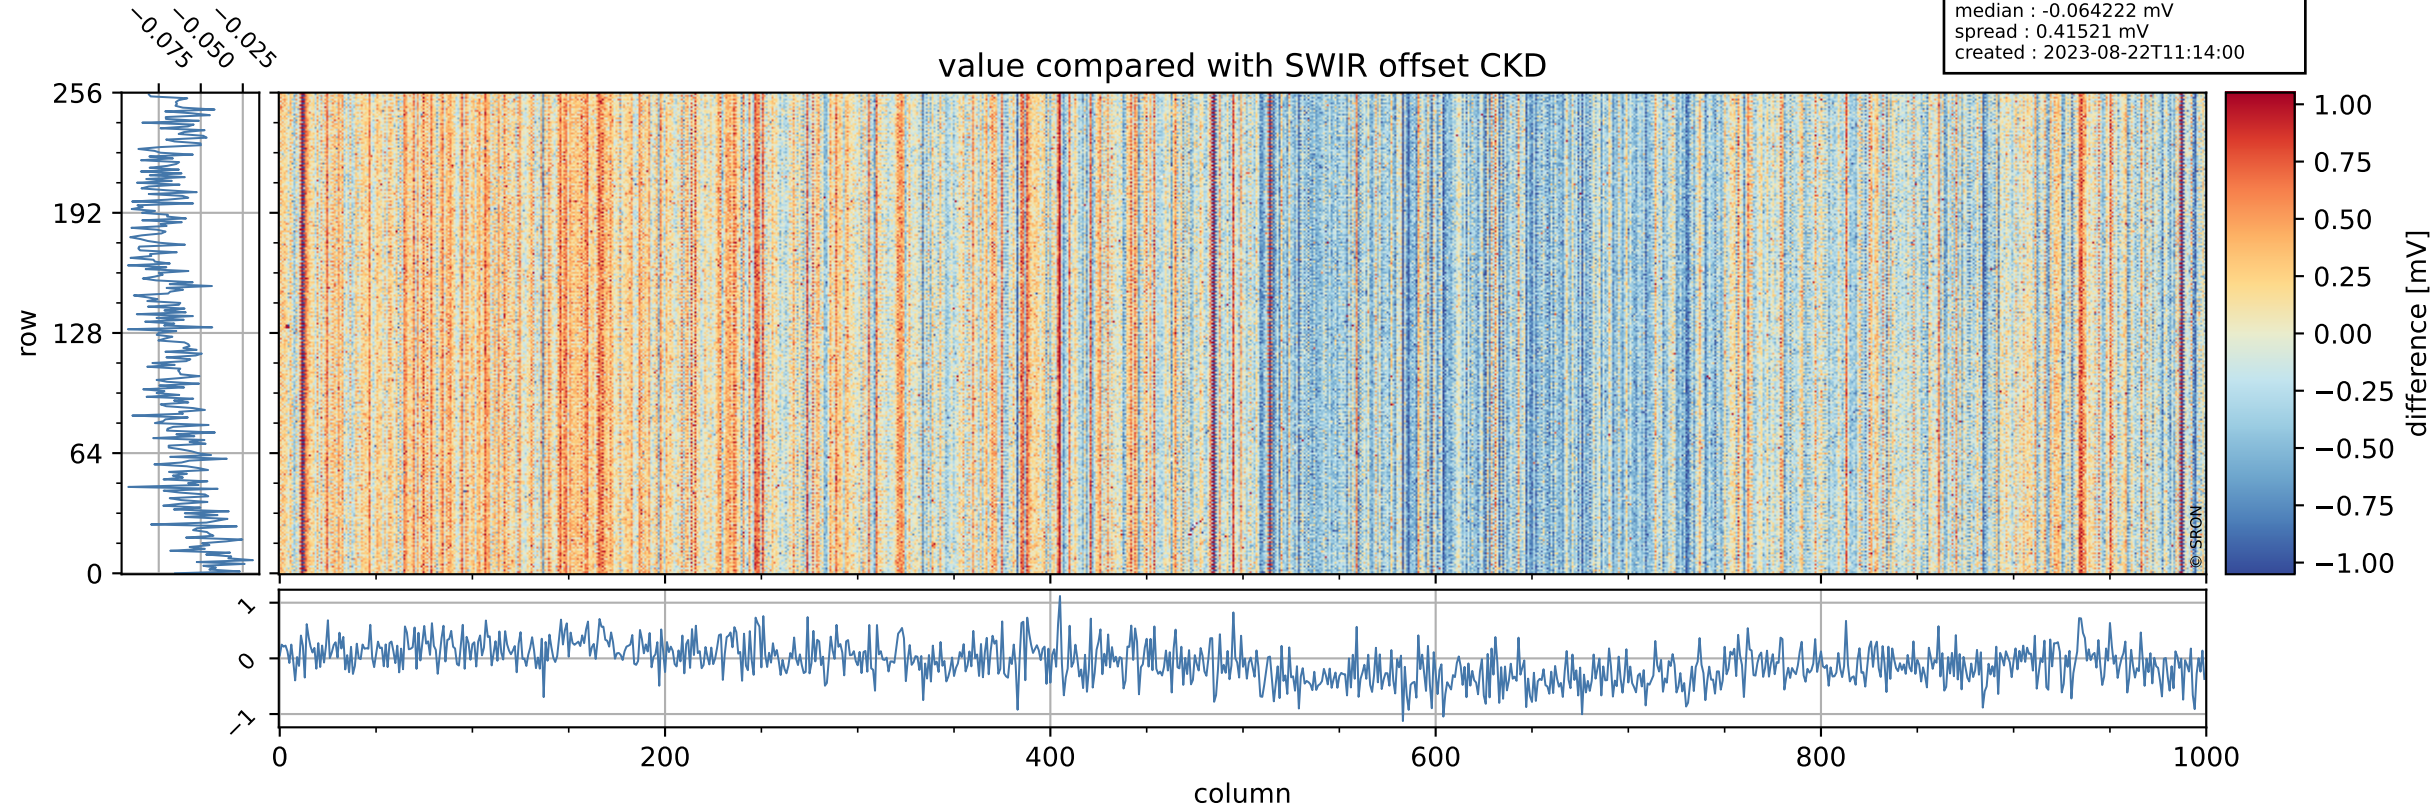

Tropomi SWIR offset (beta nominal)

orbits : 20 in [22492, 22537]
coverage : 2022-02-14 / 2022-02-17
median : 0.52595 V
spread : 0.035916 V
created : 2023-08-22T11:13:59

value detector map

Tropomi SWIR offset (beta nominal)

orbits : 20 in [22492, 22537]
coverage : 2022-02-14 / 2022-02-17
median : 27.283 μV
spread : 13.983 μV
created : 2023-08-22T11:13:59

Tropomi SWIR offset (beta nominal)

orbits : 20 in [22492, 22537]
coverage : 2022-02-14 / 2022-02-17
median : -0.064222 mV
spread : 0.41521 mV
created : 2023-08-22T11:14:00

value compared with SWIR offset CKD

Tropomi SWIR offset (beta nominal) ground-tracks of Sentinel-5P

orbits : 20 in [22492, 22537]
coverage : 2022-02-14 / 2022-02-17
created : 2023-08-22T11:14:00

Tropomi SWIR offset (beta nominal)

orbits : [1867, 22537]
coverage : 2018-02-20 / 2022-02-17
created : 2023-08-22T11:14:00

trend of detector median & temperatures