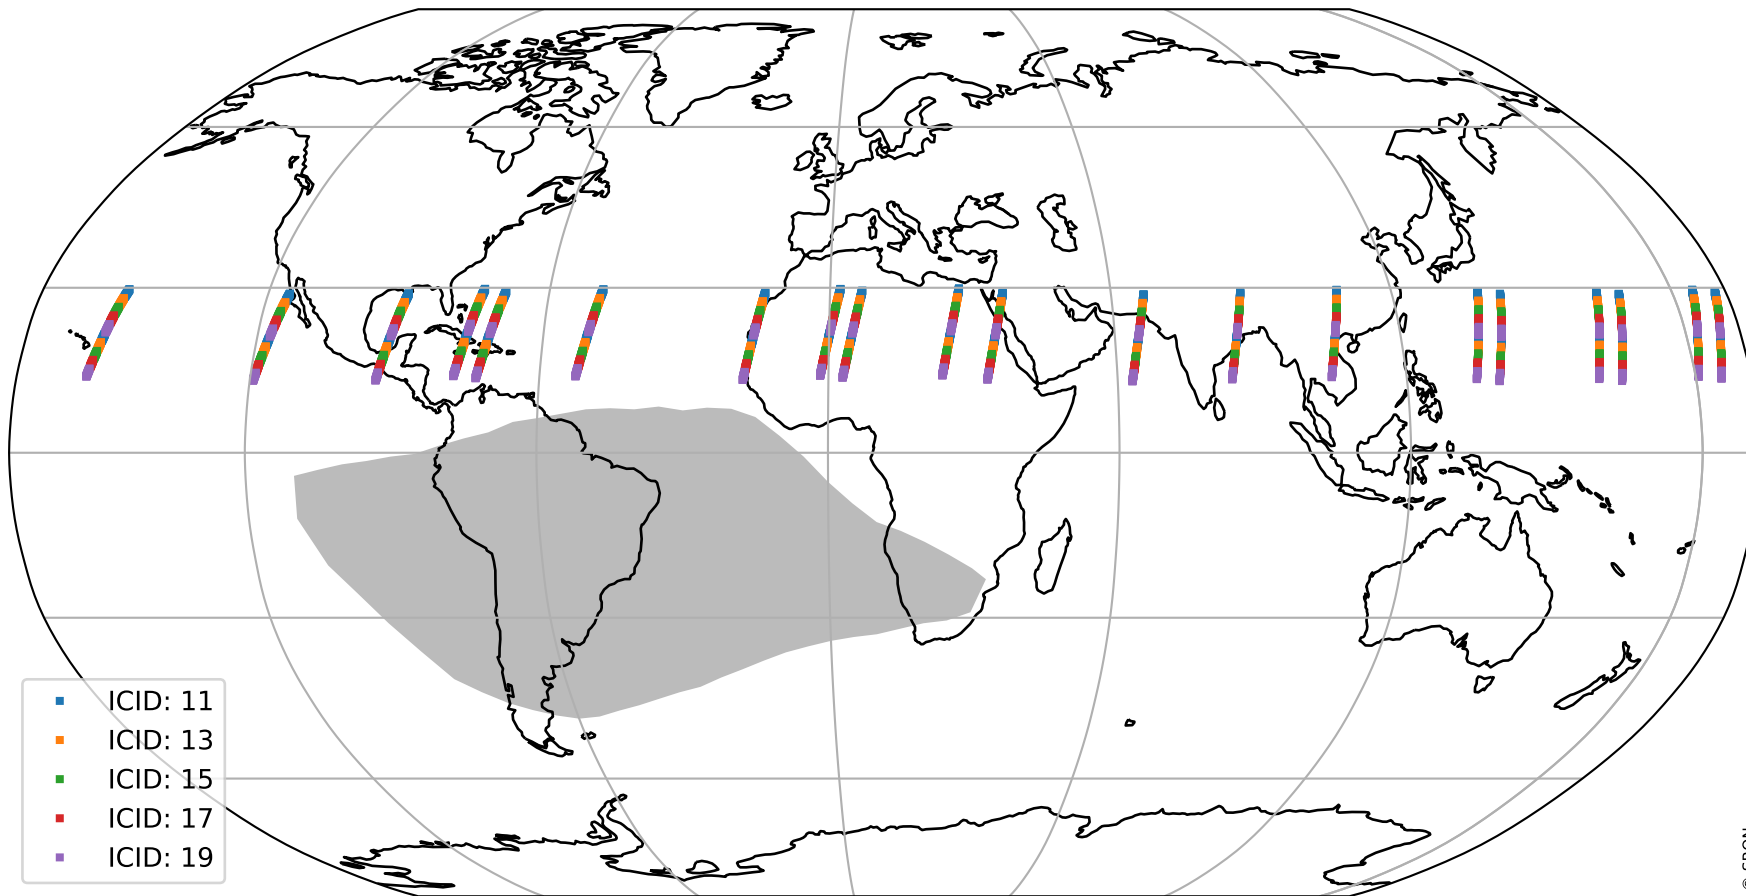

Tropomi SWIR offset (beta nominal)

orbits : 20 in [22492, 22537]
coverage : 2022-02-14 / 2022-02-17
median : 0.52595 V
spread : 0.035916 V
created : 2023-08-22T11:13:59

value detector map

Tropomi SWIR offset (beta nominal)

orbits : 20 in [22492, 22537]
coverage : 2022-02-14 / 2022-02-17
median : 27.283 μV
spread : 13.983 μV
created : 2023-08-22T11:13:59

Tropomi SWIR offset (beta nominal)

orbits : 20 in [22492, 22537]
coverage : 2022-02-14 / 2022-02-17
median : -0.064222 mV
spread : 0.41521 mV
created : 2023-08-22T11:14:00

value compared with SWIR offset CKD

Tropomi SWIR offset (beta nominal) ground-tracks of Sentinel-5P

orbits : 20 in [22492, 22537]
coverage : 2022-02-14 / 2022-02-17
created : 2023-08-22T11:14:00

Tropomi SWIR offset (beta nominal)

orbits : [1867, 22537]
coverage : 2018-02-20 / 2022-02-17
created : 2023-08-22T11:14:00

trend of detector median & temperatures