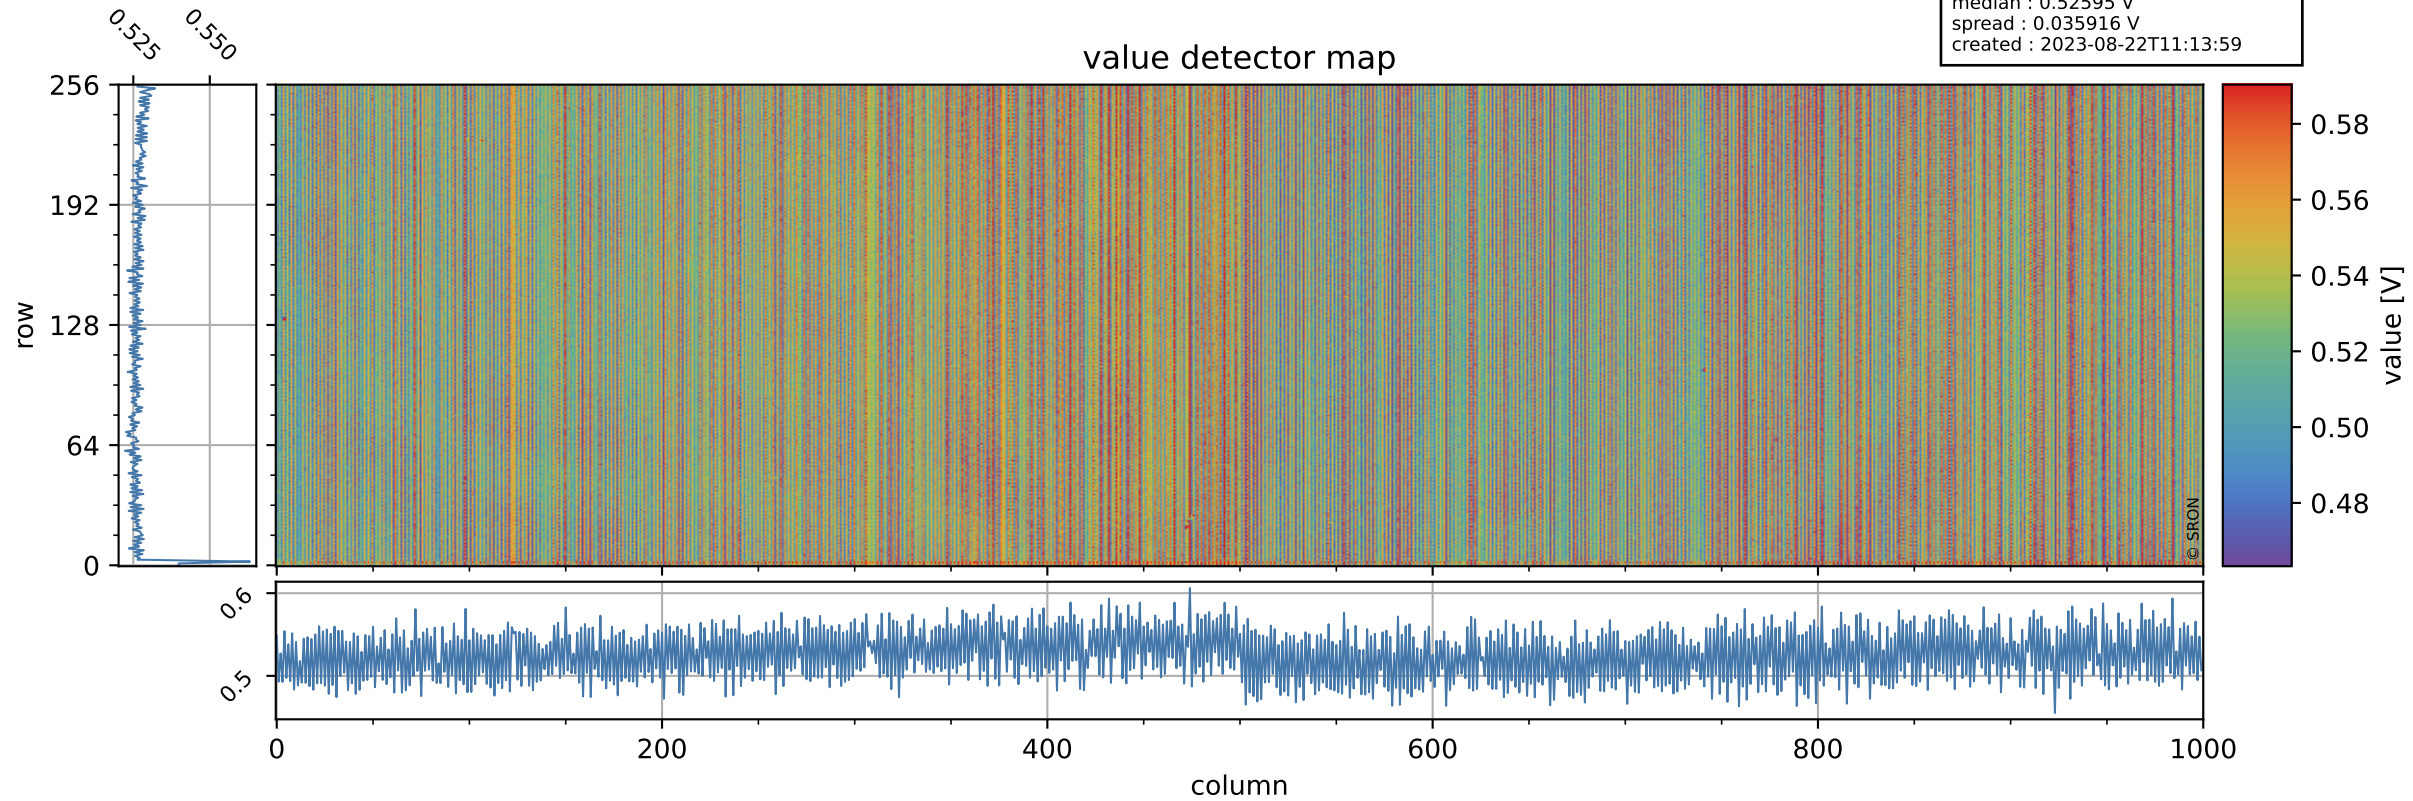

Tropomi SWIR offset (beta nominal)

orbits : 20 in [22492, 22537]
coverage : 2022-02-14 / 2022-02-17
median : 0.52595 V
spread : 0.035916 V
created : 2023-08-22T11:13:59

value detector map

Tropomi SWIR offset (beta nominal)

orbits : 20 in [22492, 22537]
coverage : 2022-02-14 / 2022-02-17
median : 27.283 μV
spread : 13.983 μV
created : 2023-08-22T11:13:59

Tropomi SWIR offset (beta nominal)

orbits : 20 in [22492, 22537]
coverage : 2022-02-14 / 2022-02-17
median : -0.064222 mV
spread : 0.41521 mV
created : 2023-08-22T11:14:00

value compared with SWIR offset CKD

Tropomi SWIR offset (beta nominal) ground-tracks of Sentinel-5P

orbits : 20 in [22492, 22537]
coverage : 2022-02-14 / 2022-02-17
created : 2023-08-22T11:14:00

Tropomi SWIR offset (beta nominal)

orbits : [1867, 22537]
coverage : 2018-02-20 / 2022-02-17
created : 2023-08-22T11:14:00

trend of detector median & temperatures