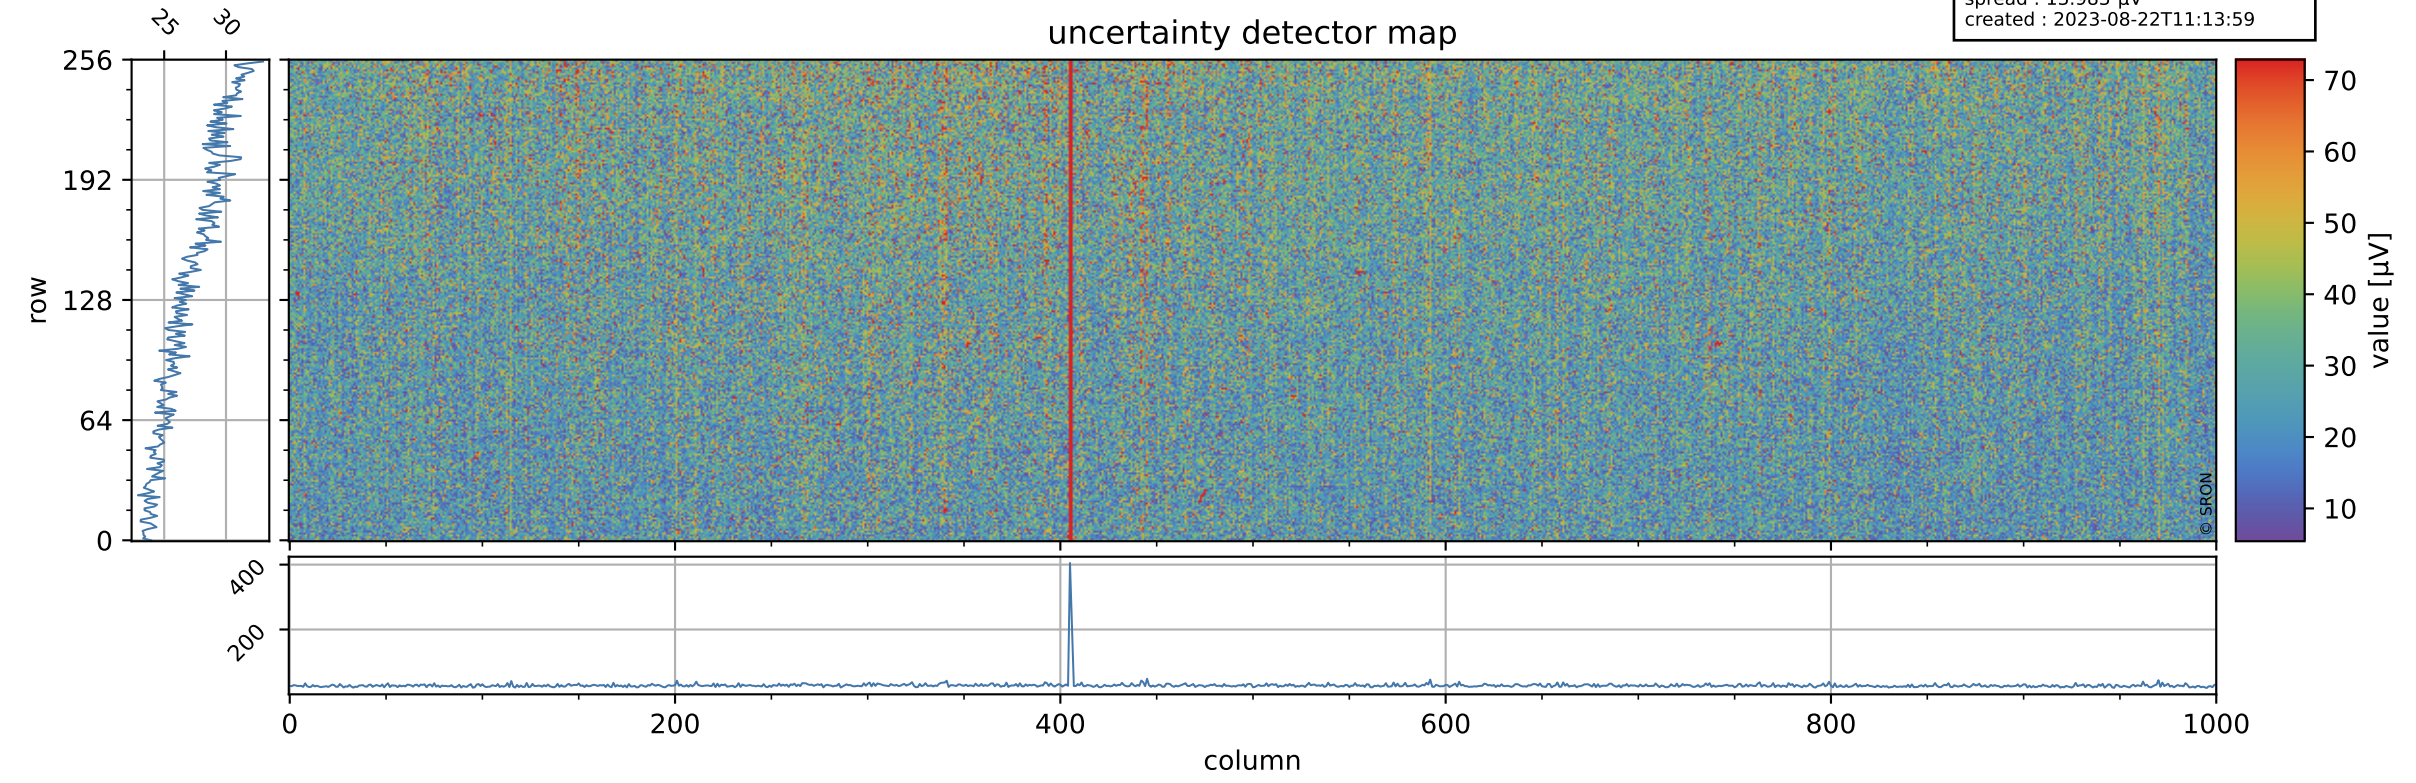

Tropomi SWIR offset (beta nominal)

orbits : 20 in [22492, 22537]
coverage : 2022-02-14 / 2022-02-17
median : 0.52595 V
spread : 0.035916 V
created : 2023-08-22T11:13:59

value detector map

Tropomi SWIR offset (beta nominal)

orbits : 20 in [22492, 22537]
coverage : 2022-02-14 / 2022-02-17
median : 27.283 μV
spread : 13.983 μV
created : 2023-08-22T11:13:59

Tropomi SWIR offset (beta nominal)

orbits : 20 in [22492, 22537]
coverage : 2022-02-14 / 2022-02-17
median : -0.064222 mV
spread : 0.41521 mV
created : 2023-08-22T11:14:00

value compared with SWIR offset CKD

Tropomi SWIR offset (beta nominal) ground-tracks of Sentinel-5P

orbits : 20 in [22492, 22537]
coverage : 2022-02-14 / 2022-02-17
created : 2023-08-22T11:14:00

Tropomi SWIR offset (beta nominal)

orbits : [1867, 22537]
coverage : 2018-02-20 / 2022-02-17
created : 2023-08-22T11:14:00

trend of detector median & temperatures