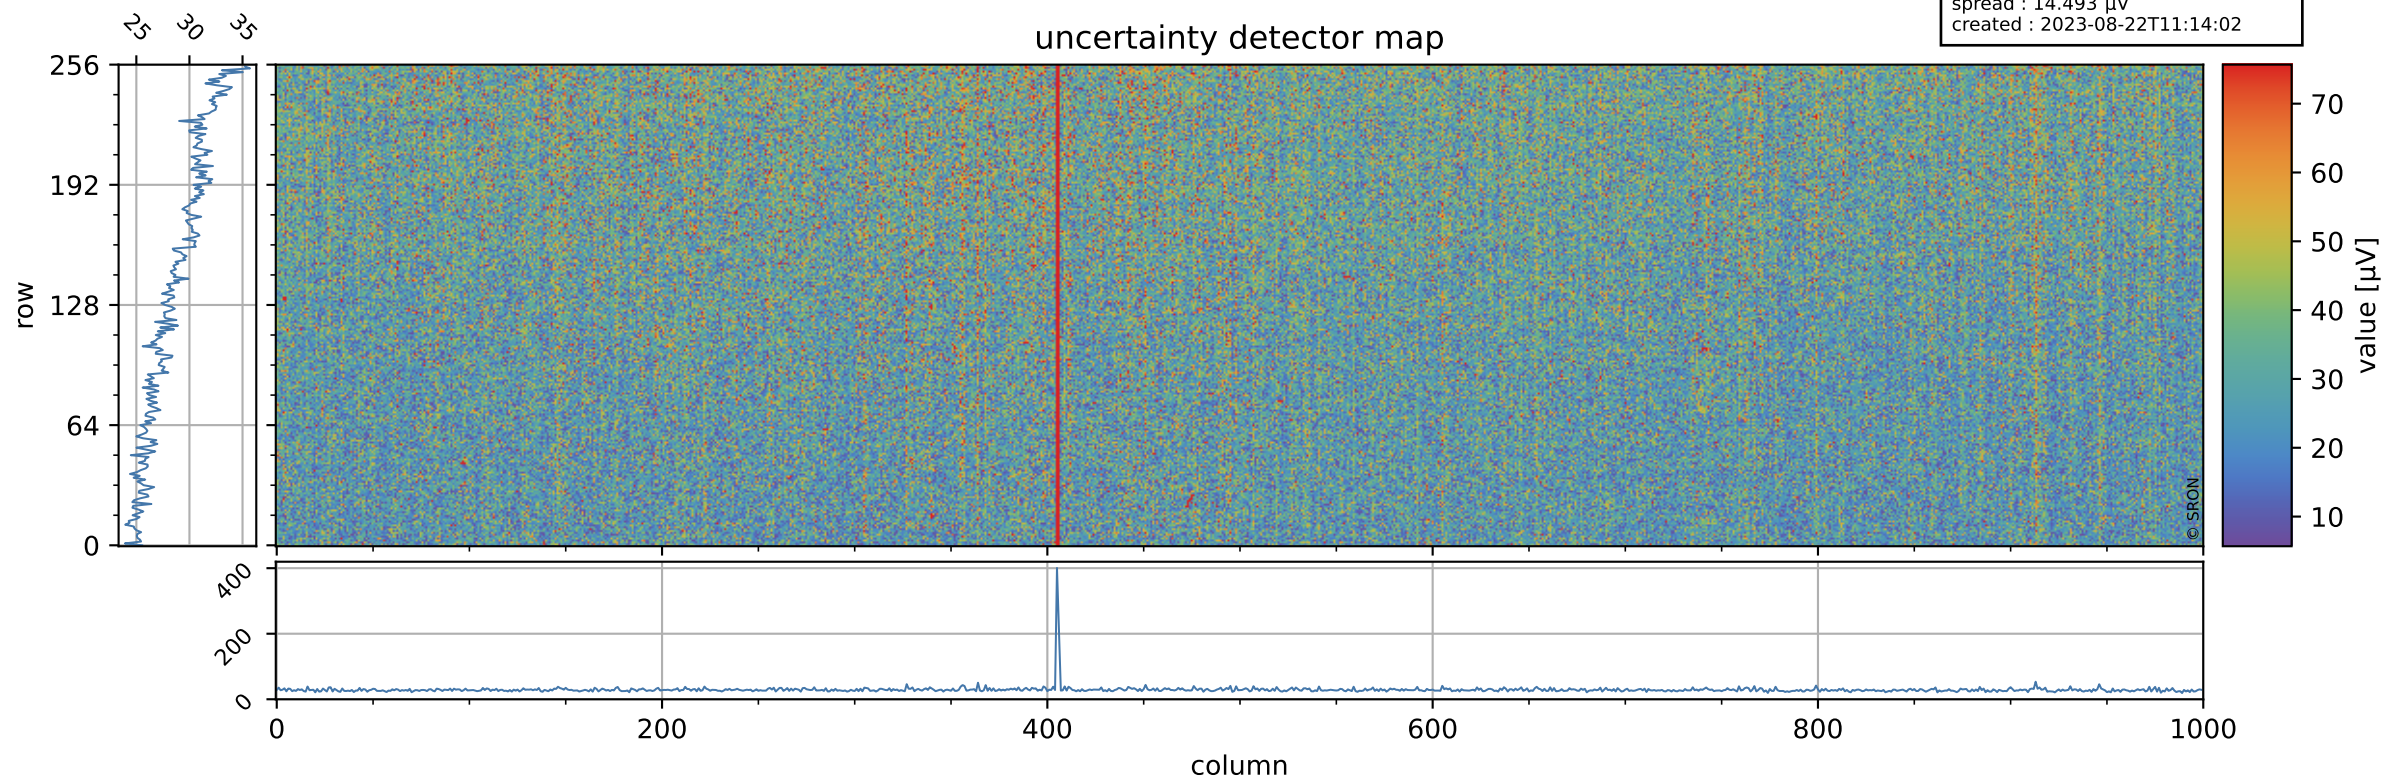

Tropomi SWIR offset (beta nominal)

orbits : 19 in [22537, 22582]
coverage : 2022-02-18 / 2022-02-21
median : 0.52595 V
spread : 0.035917 V
created : 2023-08-22T11:14:01

value detector map

Tropomi SWIR offset (beta nominal)

orbits : 19 in [22537, 22582]
coverage : 2022-02-18 / 2022-02-21
median : 28.742 μV
spread : 14.493 μV
created : 2023-08-22T11:14:02

Tropomi SWIR offset (beta nominal)

orbits : 19 in [22537, 22582]
coverage : 2022-02-18 / 2022-02-21
median : -0.061241 mV
spread : 0.41404 mV
created : 2023-08-22T11:14:02

value compared with SWIR offset CKD

Tropomi SWIR offset (beta nominal) ground-tracks of Sentinel-5P

orbits : 19 in [22537, 22582]
coverage : 2022-02-18 / 2022-02-21
created : 2023-08-22T11:14:02

Tropomi SWIR offset (beta nominal)

orbits : [1867, 22582]
coverage : 2018-02-20 / 2022-02-21
created : 2023-08-22T11:14:03

trend of detector median & temperatures