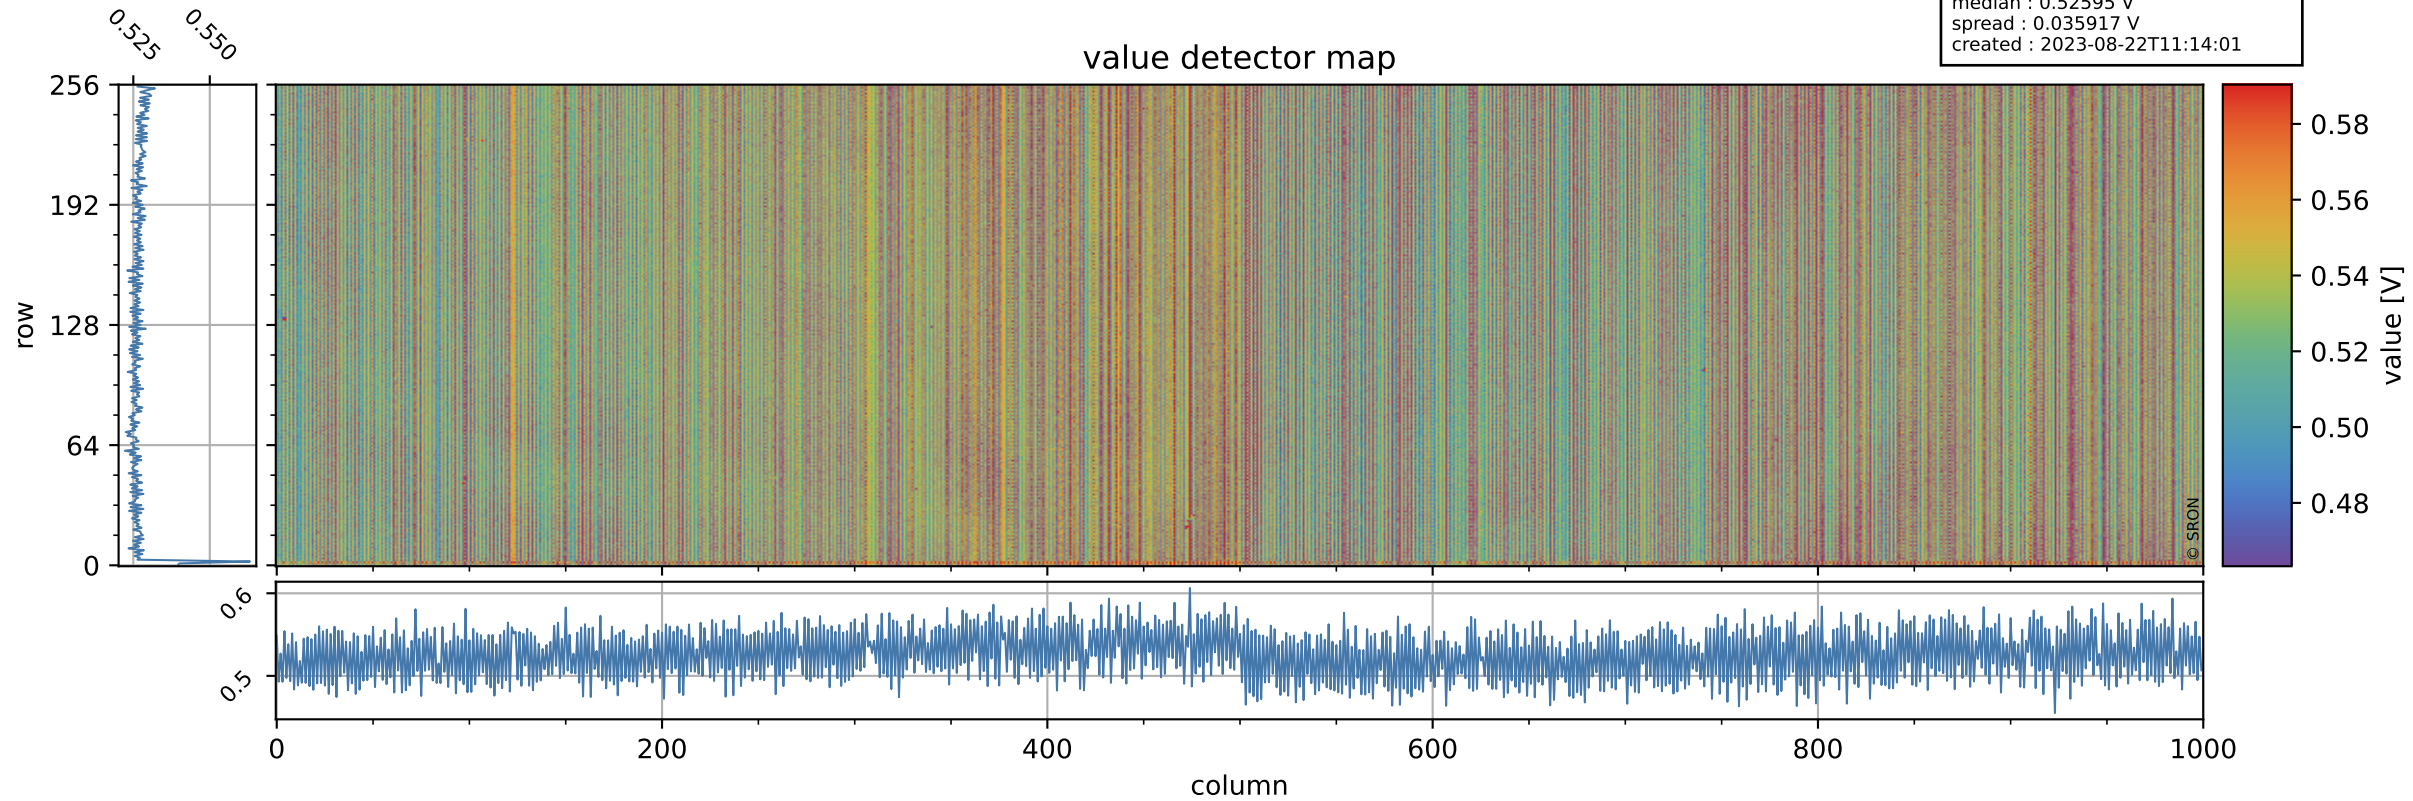

Tropomi SWIR offset (beta nominal)

orbits : 19 in [22537, 22582]
coverage : 2022-02-18 / 2022-02-21
median : 0.52595 V
spread : 0.035917 V
created : 2023-08-22T11:14:01

value detector map

Tropomi SWIR offset (beta nominal)

orbits : 19 in [22537, 22582]
coverage : 2022-02-18 / 2022-02-21
median : 28.742 μV
spread : 14.493 μV
created : 2023-08-22T11:14:02

Tropomi SWIR offset (beta nominal)

orbits : 19 in [22537, 22582]
coverage : 2022-02-18 / 2022-02-21
median : -0.061241 mV
spread : 0.41404 mV
created : 2023-08-22T11:14:02

value compared with SWIR offset CKD

Tropomi SWIR offset (beta nominal) ground-tracks of Sentinel-5P

orbits : 19 in [22537, 22582]
coverage : 2022-02-18 / 2022-02-21
created : 2023-08-22T11:14:02

Tropomi SWIR offset (beta nominal)

orbits : [1867, 22582]
coverage : 2018-02-20 / 2022-02-21
created : 2023-08-22T11:14:03

trend of detector median & temperatures