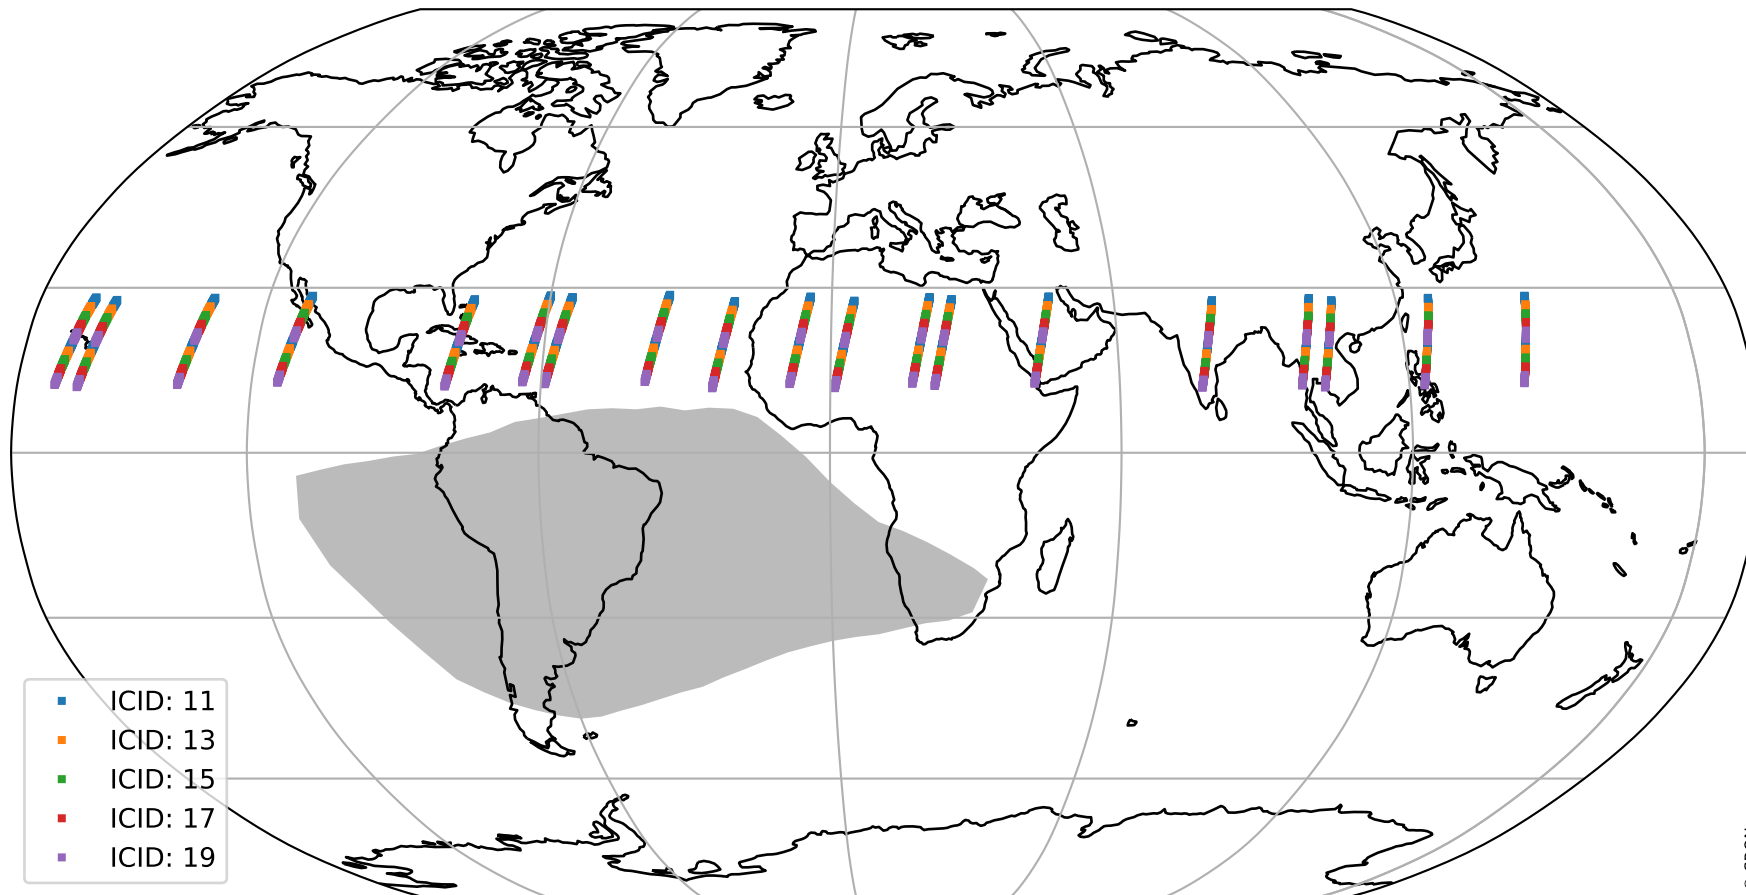

Tropomi SWIR offset (beta nominal)

orbits : 19 in [22537, 22582]
coverage : 2022-02-18 / 2022-02-21
median : 0.52595 V
spread : 0.035917 V
created : 2023-08-22T11:14:01

value detector map

Tropomi SWIR offset (beta nominal)

orbits : 19 in [22537, 22582]
coverage : 2022-02-18 / 2022-02-21
median : 28.742 μV
spread : 14.493 μV
created : 2023-08-22T11:14:02

Tropomi SWIR offset (beta nominal)

orbits : 19 in [22537, 22582]
coverage : 2022-02-18 / 2022-02-21
median : -0.061241 mV
spread : 0.41404 mV
created : 2023-08-22T11:14:02

value compared with SWIR offset CKD

Tropomi SWIR offset (beta nominal) ground-tracks of Sentinel-5P

orbits : 19 in [22537, 22582]
coverage : 2022-02-18 / 2022-02-21
created : 2023-08-22T11:14:02

Tropomi SWIR offset (beta nominal)

orbits : [1867, 22582]
coverage : 2018-02-20 / 2022-02-21
created : 2023-08-22T11:14:03

trend of detector median & temperatures