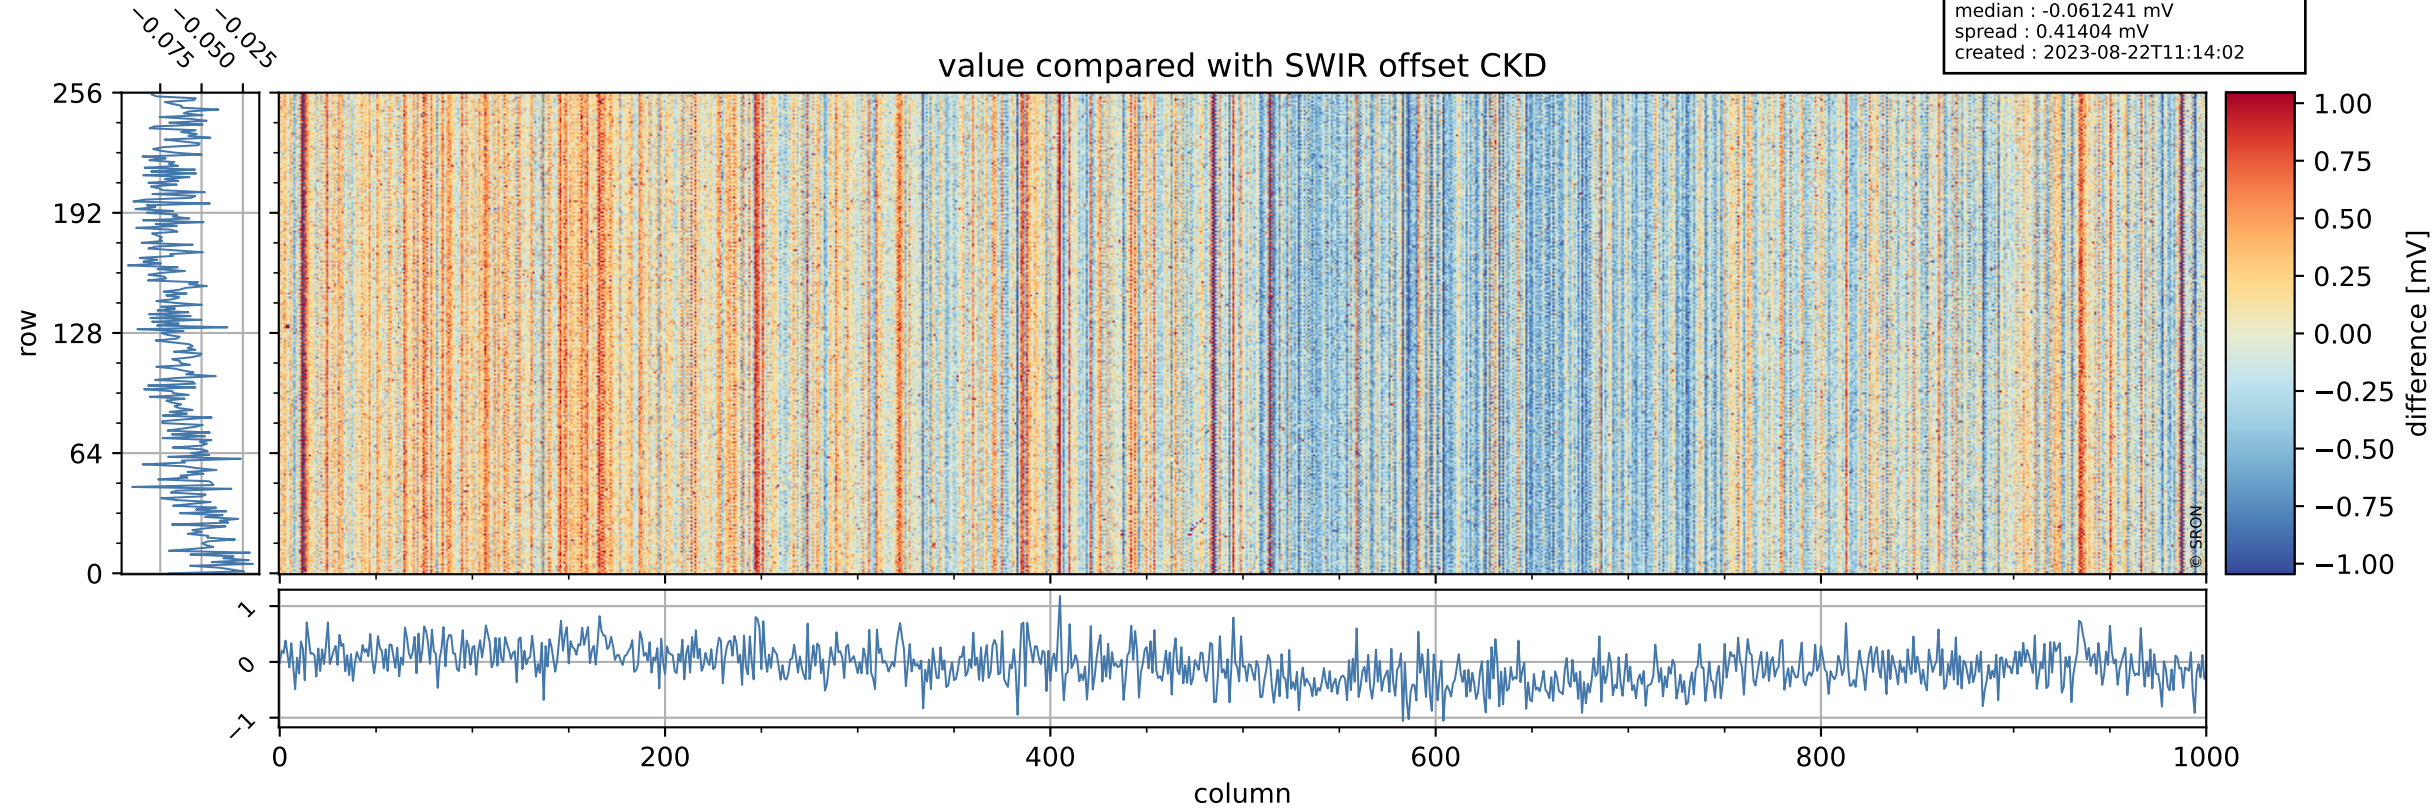

Tropomi SWIR offset (beta nominal)

orbits : 19 in [22537, 22582]
coverage : 2022-02-18 / 2022-02-21
median : 0.52595 V
spread : 0.035917 V
created : 2023-08-22T11:14:01

value detector map

Tropomi SWIR offset (beta nominal)

orbits : 19 in [22537, 22582]
coverage : 2022-02-18 / 2022-02-21
median : 28.742 μV
spread : 14.493 μV
created : 2023-08-22T11:14:02

Tropomi SWIR offset (beta nominal)

orbits : 19 in [22537, 22582]
coverage : 2022-02-18 / 2022-02-21
median : -0.061241 mV
spread : 0.41404 mV
created : 2023-08-22T11:14:02

value compared with SWIR offset CKD

Tropomi SWIR offset (beta nominal) ground-tracks of Sentinel-5P

orbits : 19 in [22537, 22582]
coverage : 2022-02-18 / 2022-02-21
created : 2023-08-22T11:14:02

Tropomi SWIR offset (beta nominal)

orbits : [1867, 22582]
coverage : 2018-02-20 / 2022-02-21
created : 2023-08-22T11:14:03

trend of detector median & temperatures