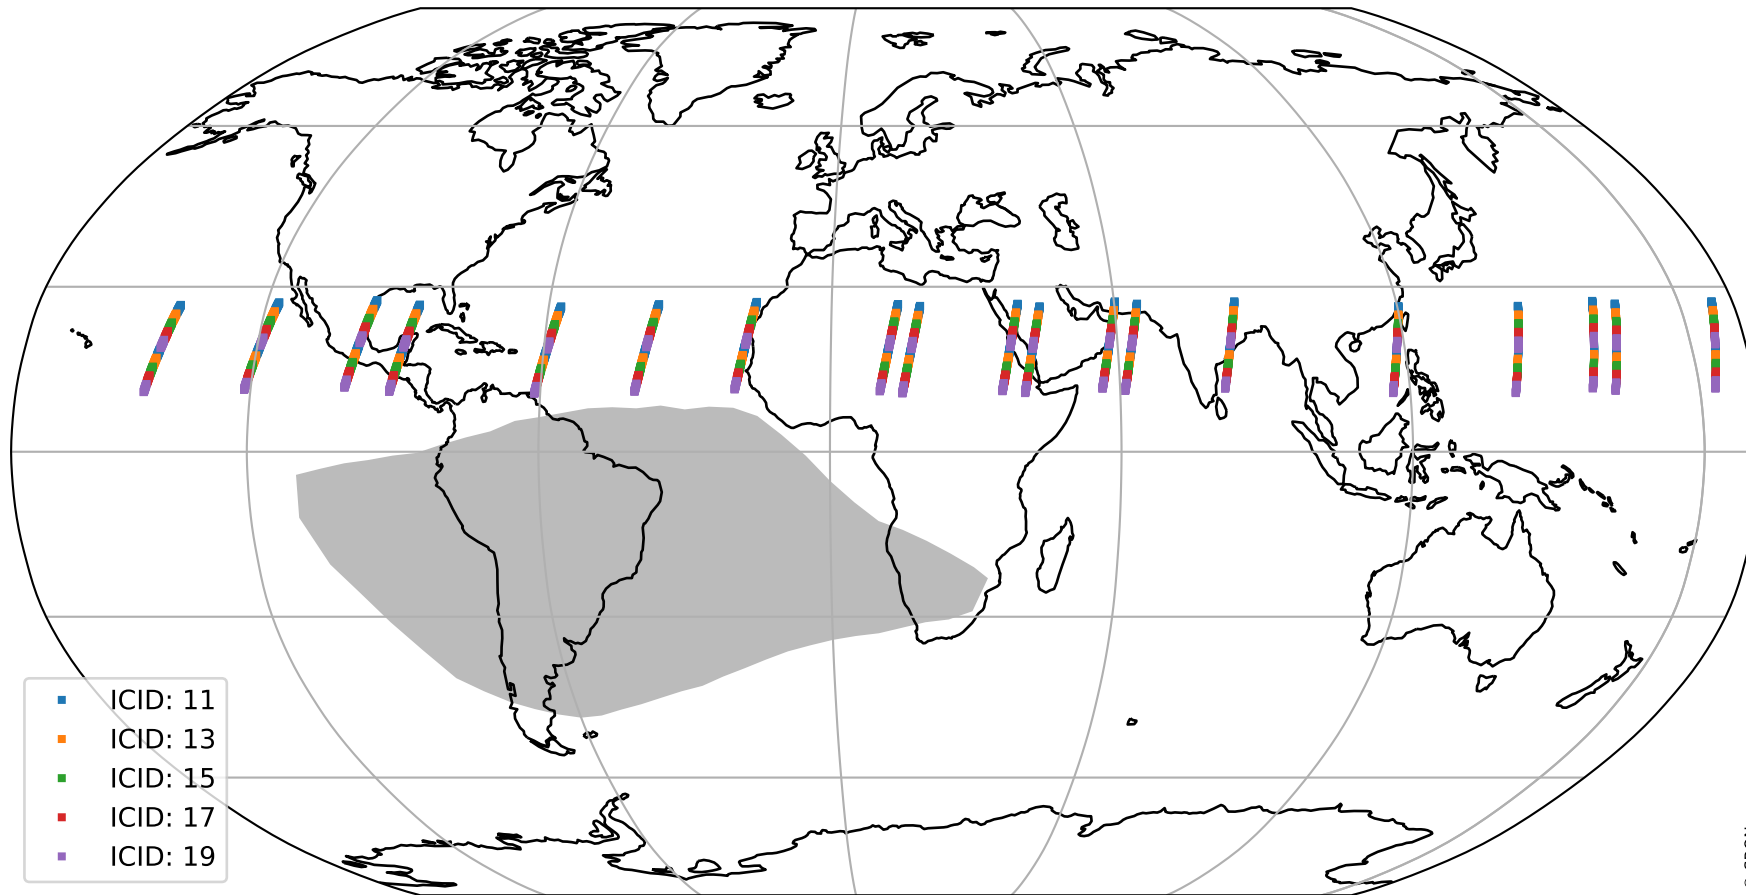

# Tropomi SWIR offset (beta nominal)

orbits : 19 in [22582, 22627]  
coverage : 2022-02-21 / 2022-02-24  
median : 29.308  $\mu\text{V}$   
spread : 14.797  $\mu\text{V}$   
created : 2023-08-22T11:14:04

# Tropomi SWIR offset (beta nominal)

orbits : 19 in [22582, 22627]  
coverage : 2022-02-21 / 2022-02-24  
median : -0.074507 mV  
spread : 0.41782 mV  
created : 2023-08-22T11:14:04

value compared with SWIR offset CKD

# Tropomi SWIR offset (beta nominal) ground-tracks of Sentinel-5P

orbits : 19 in [22582, 22627]  
coverage : 2022-02-21 / 2022-02-24  
created : 2023-08-22T11:14:04

# Tropomi SWIR offset (beta nominal)

orbits : [1867, 22627]  
coverage : 2018-02-20 / 2022-02-24  
created : 2023-08-22T11:14:05