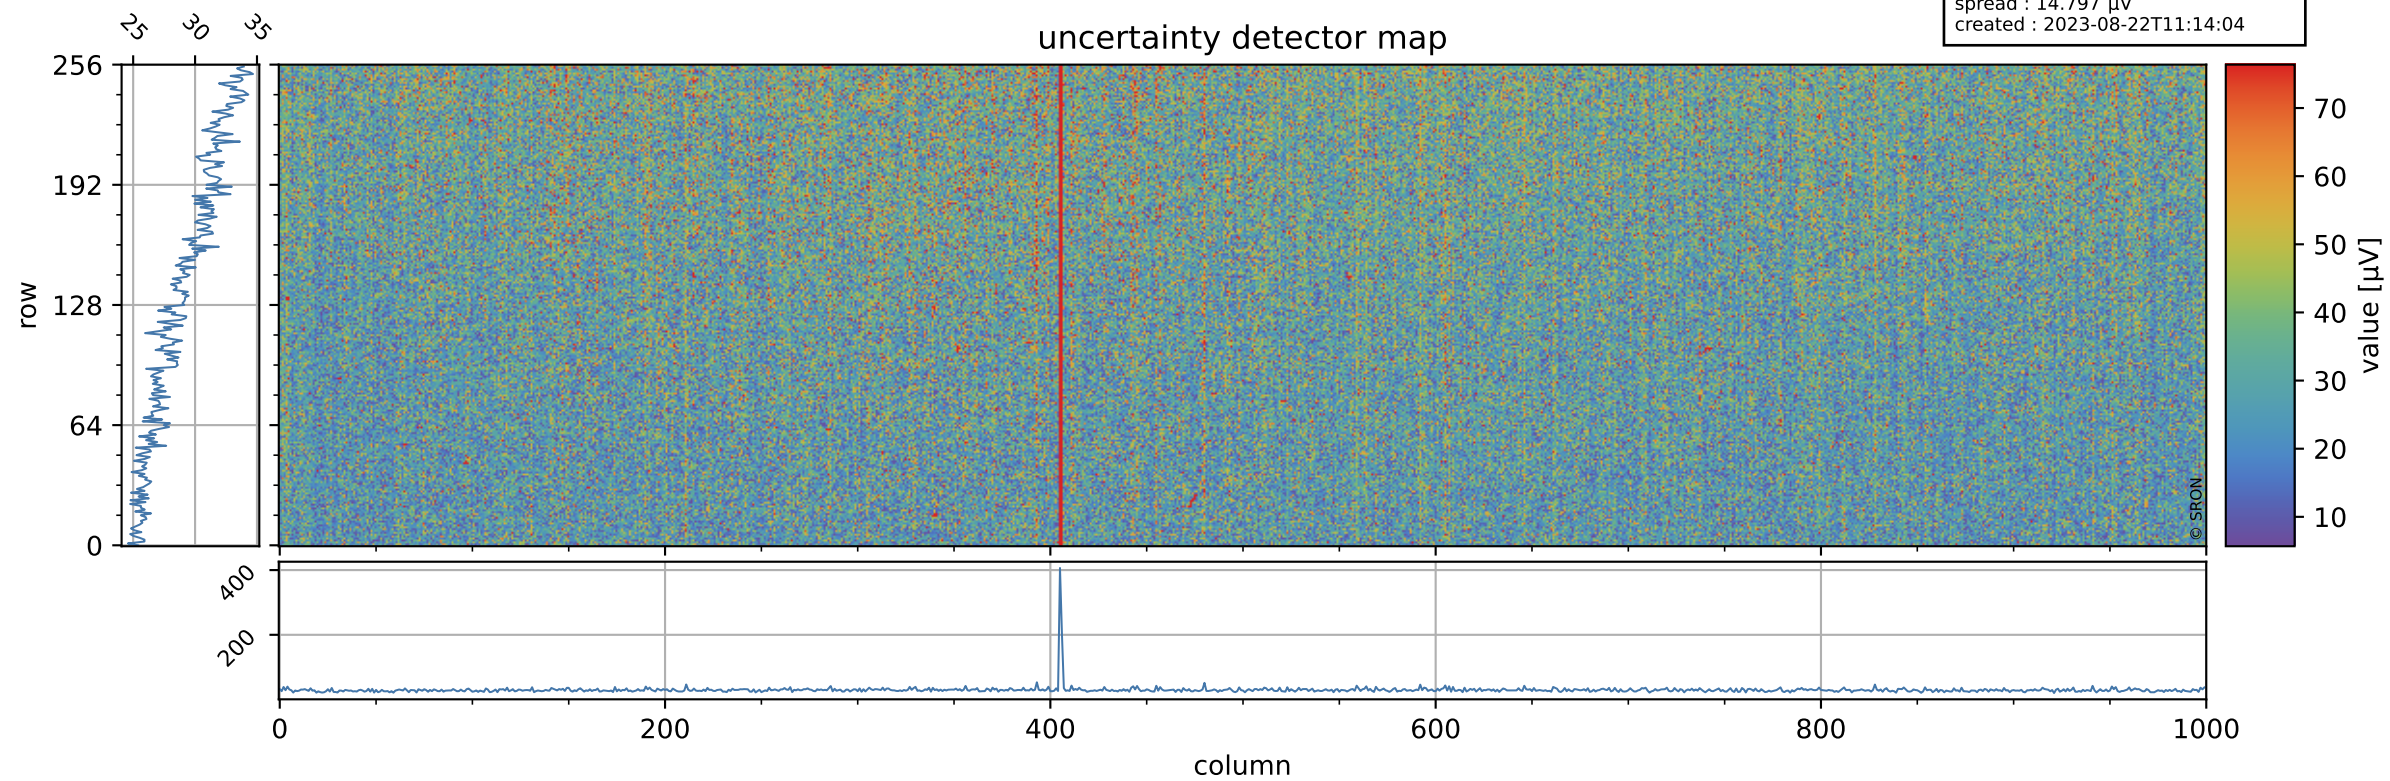

# Tropomi SWIR offset (beta nominal)

orbits : 19 in [22582, 22627]  
coverage : 2022-02-21 / 2022-02-24  
median : 0.52594 V  
spread : 0.035916 V  
created : 2023-08-22T11:14:03

## value detector map

# Tropomi SWIR offset (beta nominal)

orbits : 19 in [22582, 22627]  
coverage : 2022-02-21 / 2022-02-24  
median : 29.308  $\mu\text{V}$   
spread : 14.797  $\mu\text{V}$   
created : 2023-08-22T11:14:04

# Tropomi SWIR offset (beta nominal) ground-tracks of Sentinel-5P

orbits : 19 in [22582, 22627]  
coverage : 2022-02-21 / 2022-02-24  
created : 2023-08-22T11:14:04