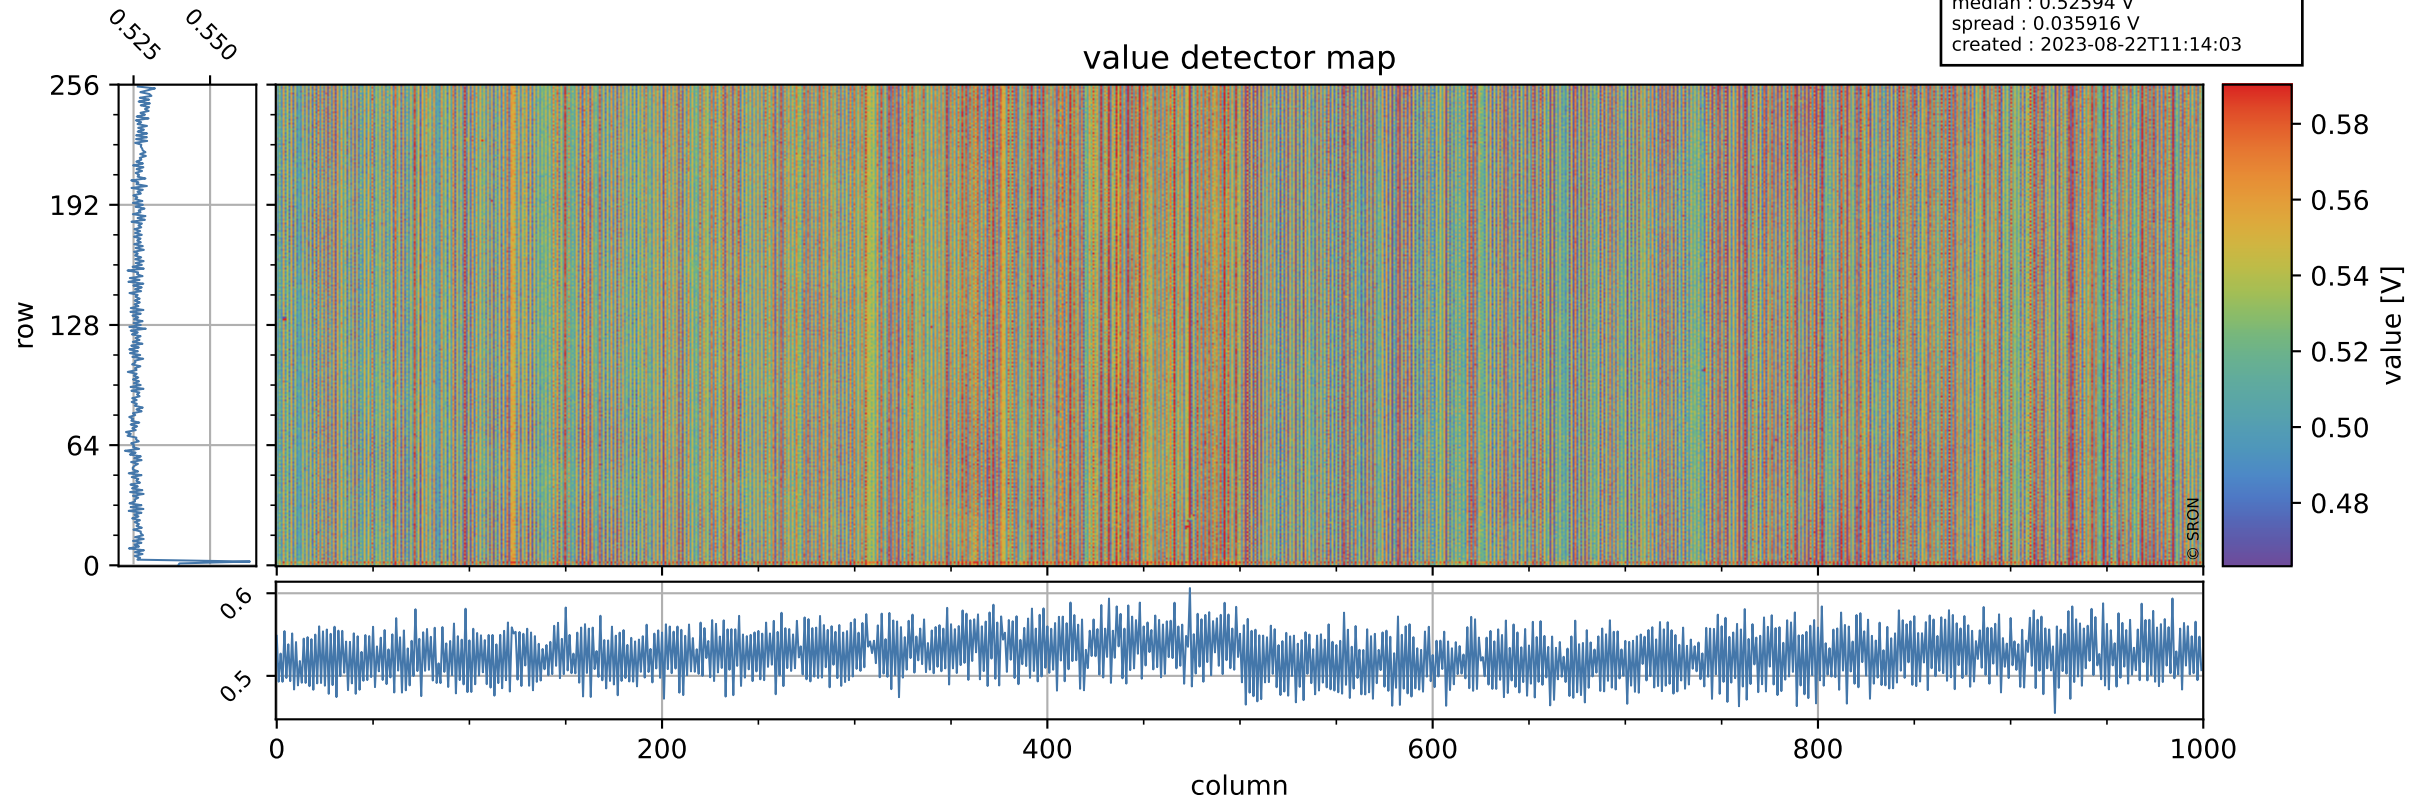

# Tropomi SWIR offset (beta nominal)

orbits : 19 in [22582, 22627]  
coverage : 2022-02-21 / 2022-02-24  
median : 0.52594 V  
spread : 0.035916 V  
created : 2023-08-22T11:14:03

## value detector map

# Tropomi SWIR offset (beta nominal)

orbits : 19 in [22582, 22627]  
coverage : 2022-02-21 / 2022-02-24  
median : 29.308  $\mu\text{V}$   
spread : 14.797  $\mu\text{V}$   
created : 2023-08-22T11:14:04

# Tropomi SWIR offset (beta nominal) ground-tracks of Sentinel-5P

orbits : 19 in [22582, 22627]  
coverage : 2022-02-21 / 2022-02-24  
created : 2023-08-22T11:14:04