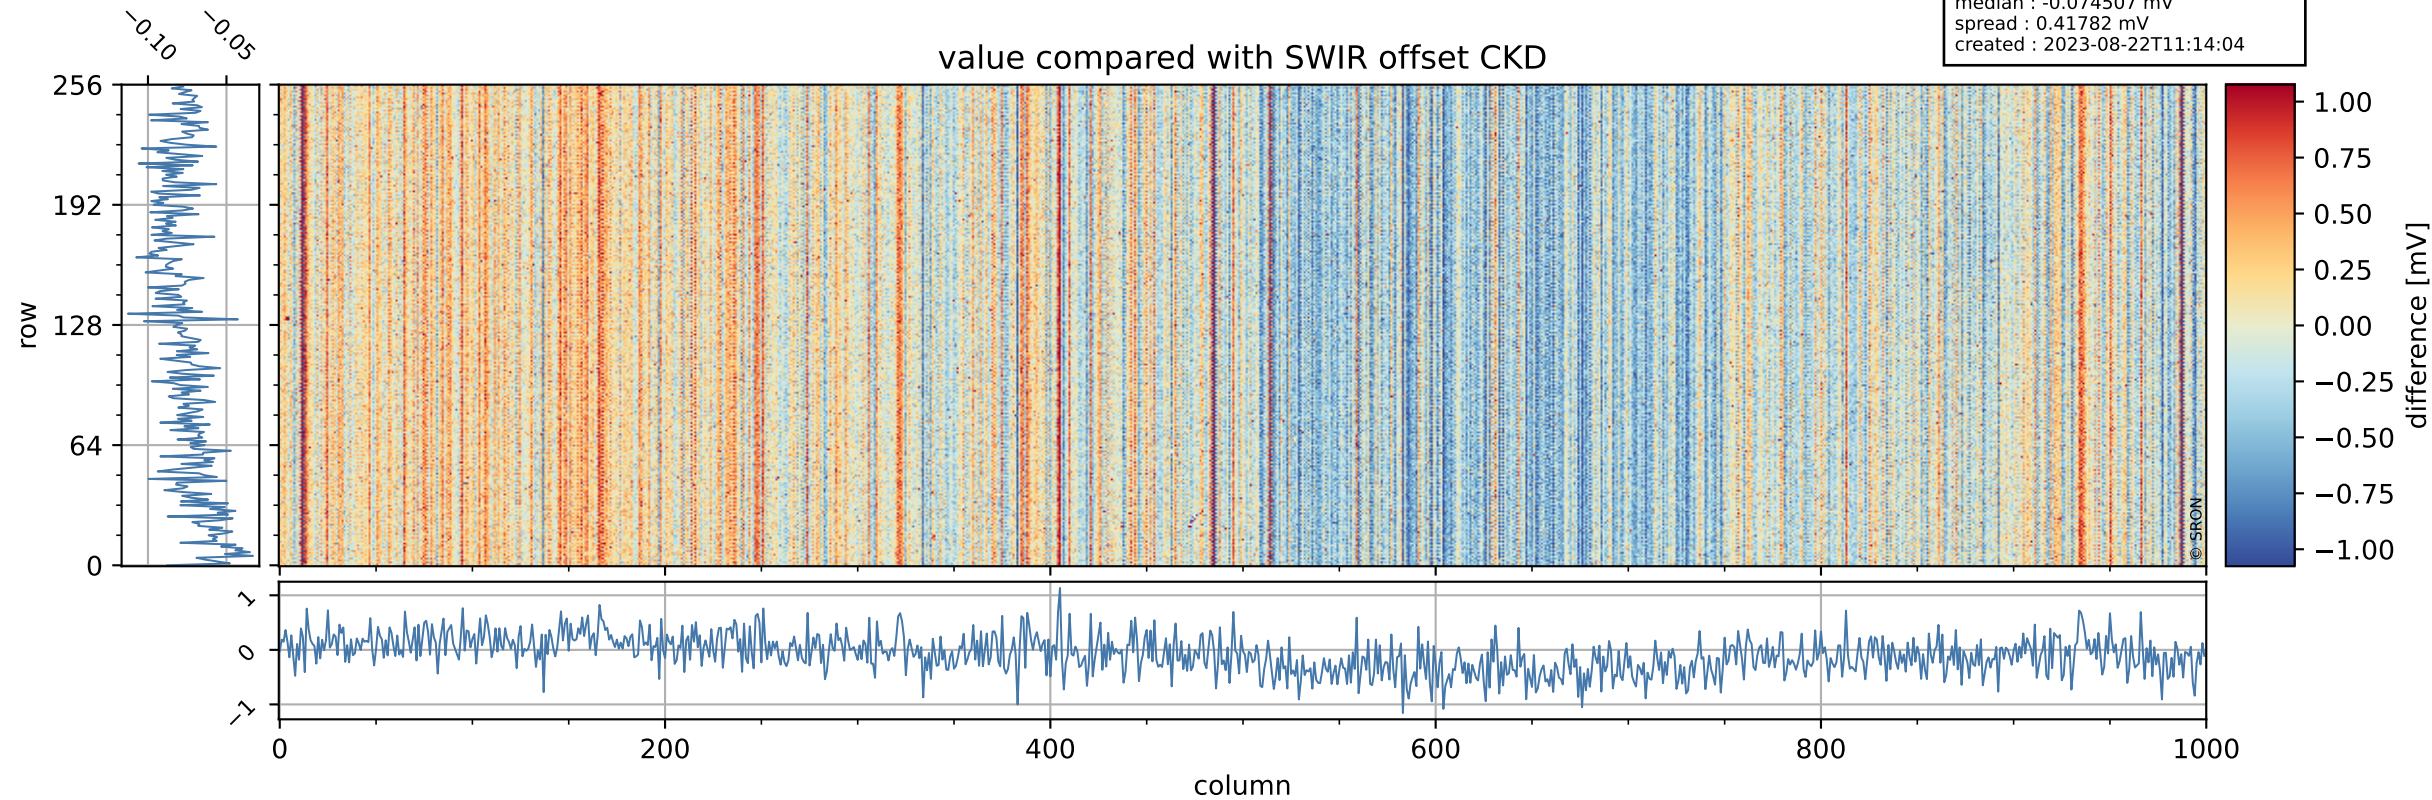

## value detector map

# Tropomi SWIR offset (beta nominal)

orbits : 19 in [22582, 22627]  
coverage : 2022-02-21 / 2022-02-24  
median : 29.308  $\mu\text{V}$   
spread : 14.797  $\mu\text{V}$   
created : 2023-08-22T11:14:04

# Tropomi SWIR offset (beta nominal)

orbits : 19 in [22582, 22627]  
coverage : 2022-02-21 / 2022-02-24  
median : -0.074507 mV  
spread : 0.41782 mV  
created : 2023-08-22T11:14:04

value compared with SWIR offset CKD

# Tropomi SWIR offset (beta nominal) ground-tracks of Sentinel-5P

orbits : 19 in [22582, 22627]  
coverage : 2022-02-21 / 2022-02-24  
created : 2023-08-22T11:14:04