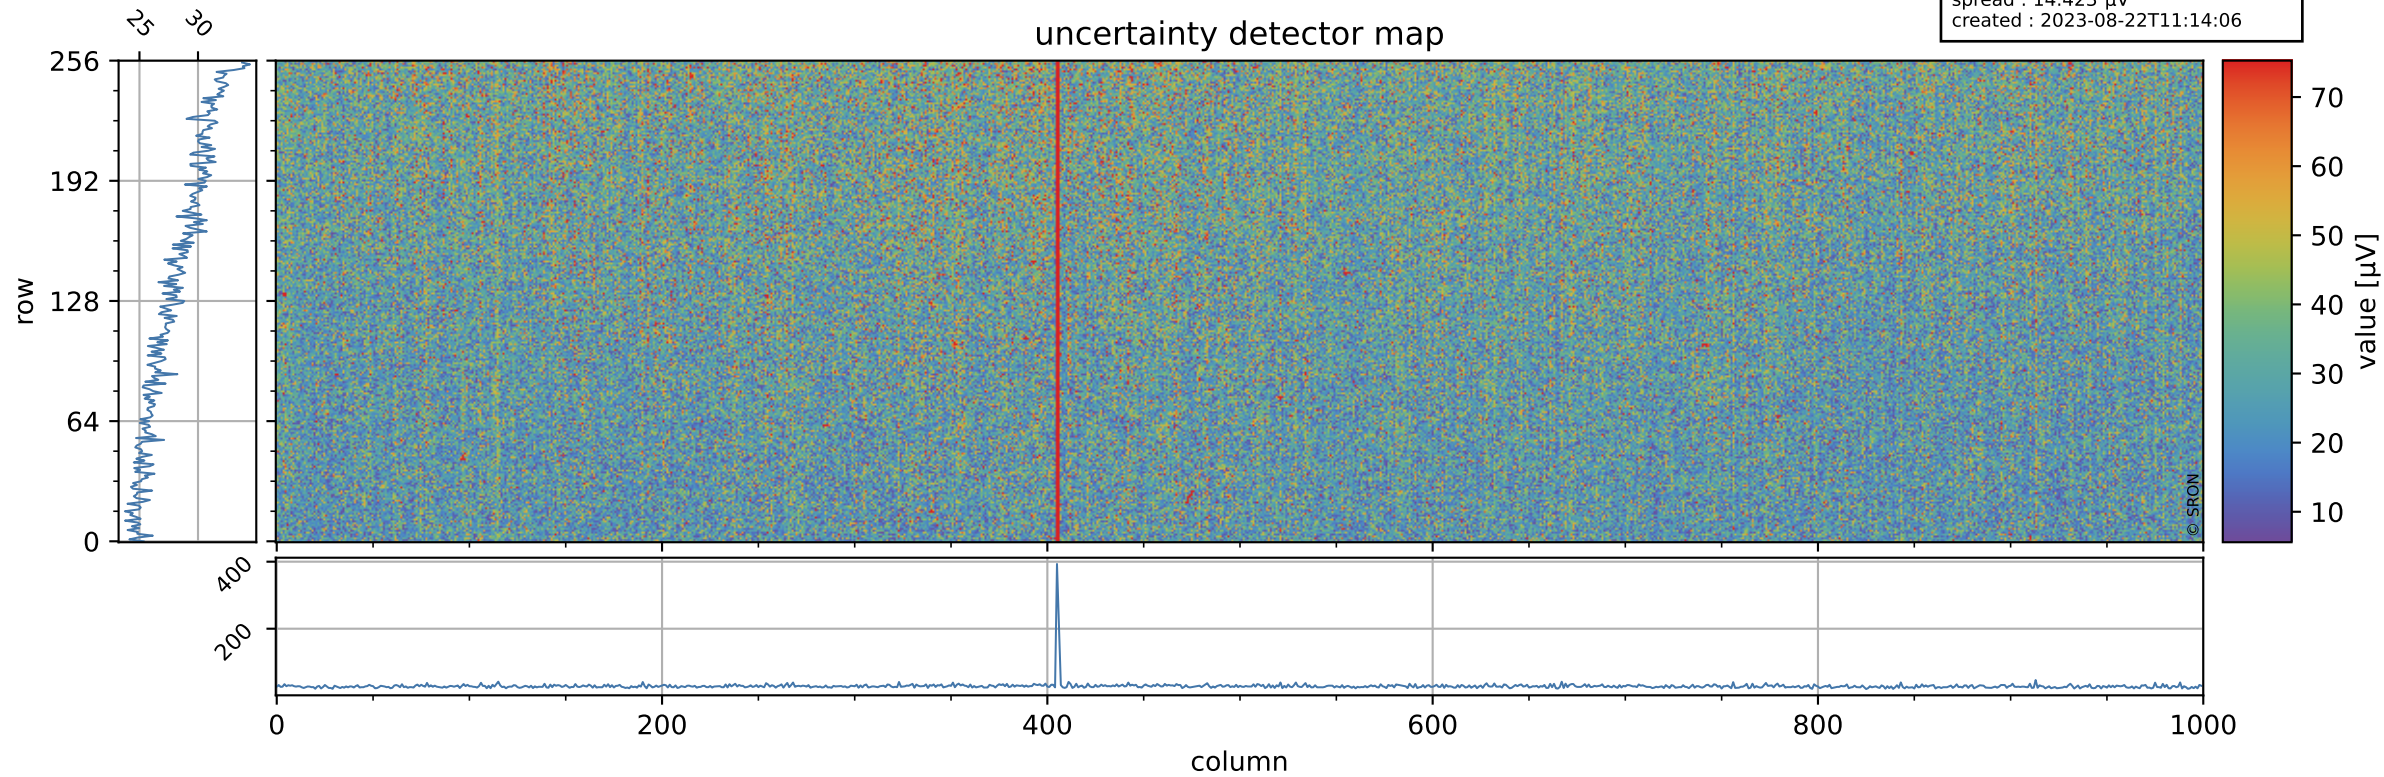

Tropomi SWIR offset (beta nominal)

orbits : 18 in [22627, 22672]
coverage : 2022-02-24 / 2022-02-27
median : 0.52592 V
spread : 0.035916 V
created : 2023-08-22T11:14:06

value detector map

Tropomi SWIR offset (beta nominal)

orbits : 18 in [22627, 22672]
coverage : 2022-02-24 / 2022-02-27
median : 28.324 μV
spread : 14.423 μV
created : 2023-08-22T11:14:06

Tropomi SWIR offset (beta nominal)

orbits : 18 in [22627, 22672]
coverage : 2022-02-24 / 2022-02-27
median : -0.094139 mV
spread : 0.41472 mV
created : 2023-08-22T11:14:06

value compared with SWIR offset CKD

Tropomi SWIR offset (beta nominal) ground-tracks of Sentinel-5P

orbits : 18 in [22627, 22672]
coverage : 2022-02-24 / 2022-02-27
created : 2023-08-22T11:14:07

Tropomi SWIR offset (beta nominal)

orbits : [1867, 22672]
coverage : 2018-02-20 / 2022-02-27
created : 2023-08-22T11:14:07

trend of detector median & temperatures