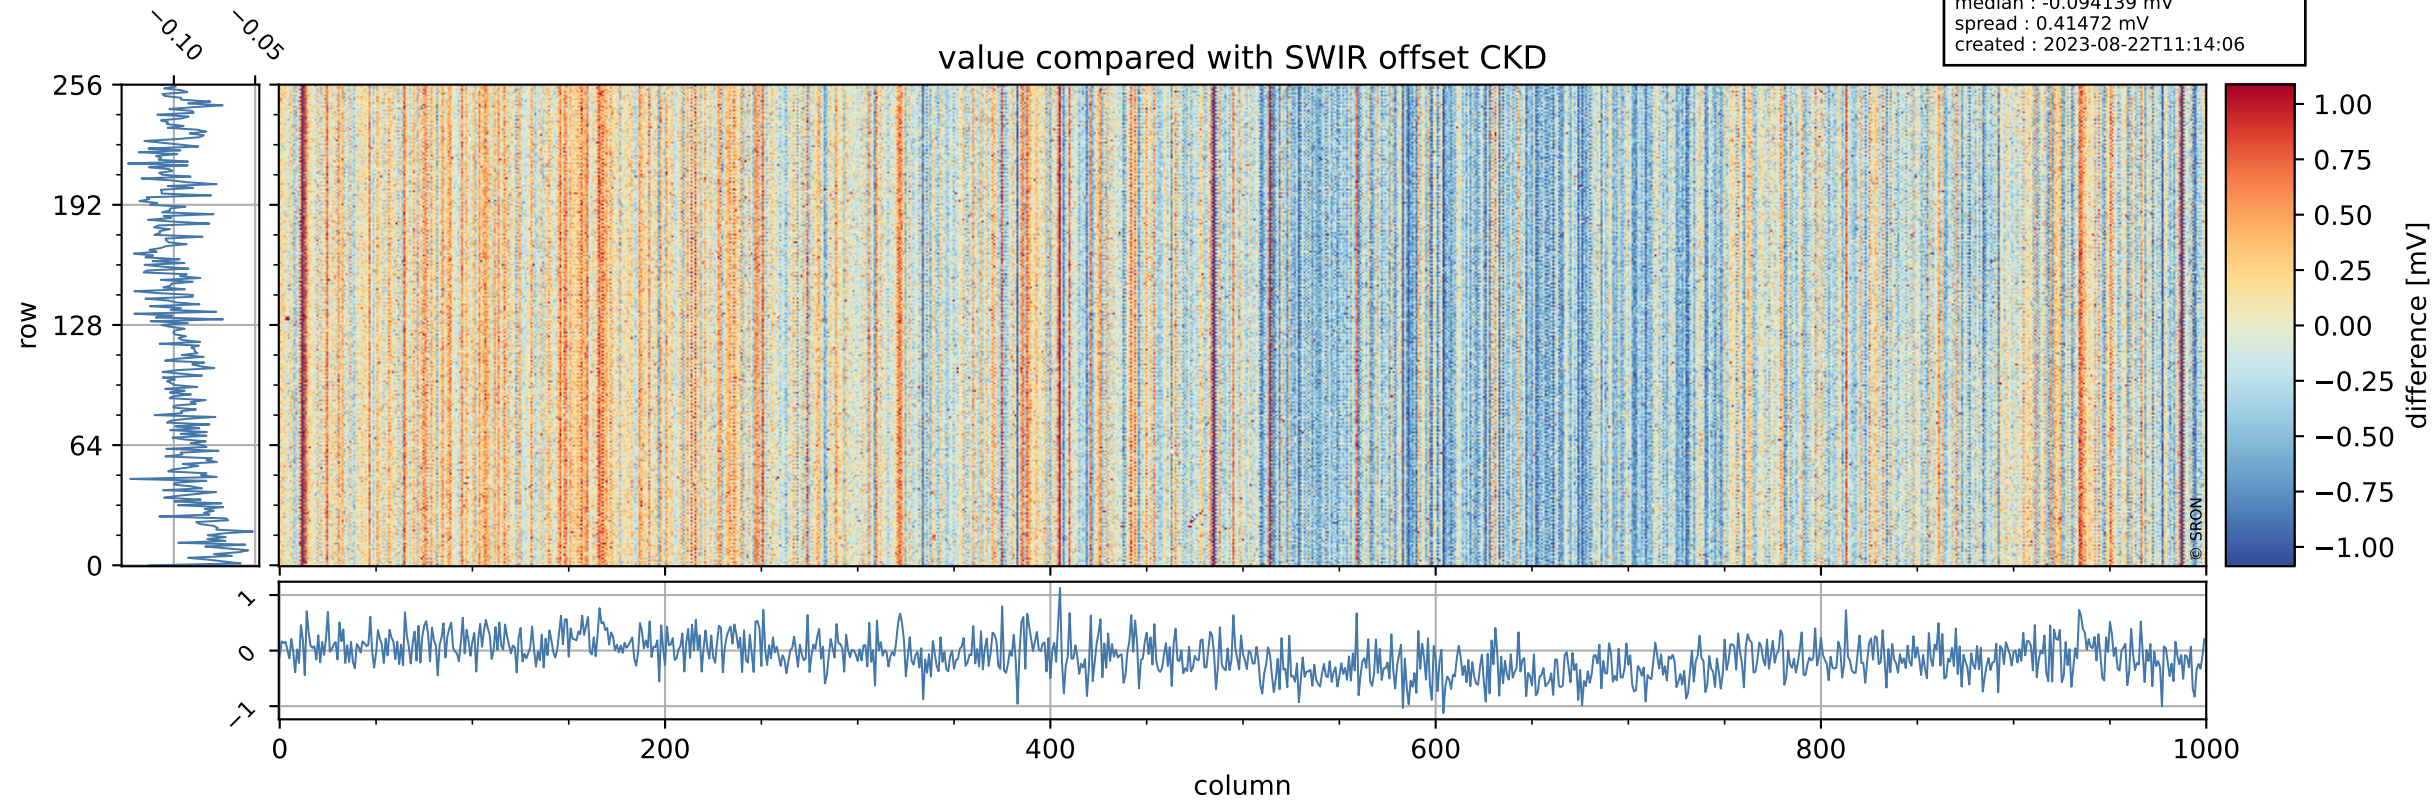

Tropomi SWIR offset (beta nominal)

orbits : 18 in [22627, 22672]
coverage : 2022-02-24 / 2022-02-27
median : 0.52592 V
spread : 0.035916 V
created : 2023-08-22T11:14:06

value detector map

Tropomi SWIR offset (beta nominal)

orbits : 18 in [22627, 22672]
coverage : 2022-02-24 / 2022-02-27
median : 28.324 μV
spread : 14.423 μV
created : 2023-08-22T11:14:06

Tropomi SWIR offset (beta nominal)

orbits : 18 in [22627, 22672]
coverage : 2022-02-24 / 2022-02-27
median : -0.094139 mV
spread : 0.41472 mV
created : 2023-08-22T11:14:06

value compared with SWIR offset CKD

Tropomi SWIR offset (beta nominal) ground-tracks of Sentinel-5P

orbits : 18 in [22627, 22672]
coverage : 2022-02-24 / 2022-02-27
created : 2023-08-22T11:14:07

Tropomi SWIR offset (beta nominal)

orbits : [1867, 22672]
coverage : 2018-02-20 / 2022-02-27
created : 2023-08-22T11:14:07

trend of detector median & temperatures