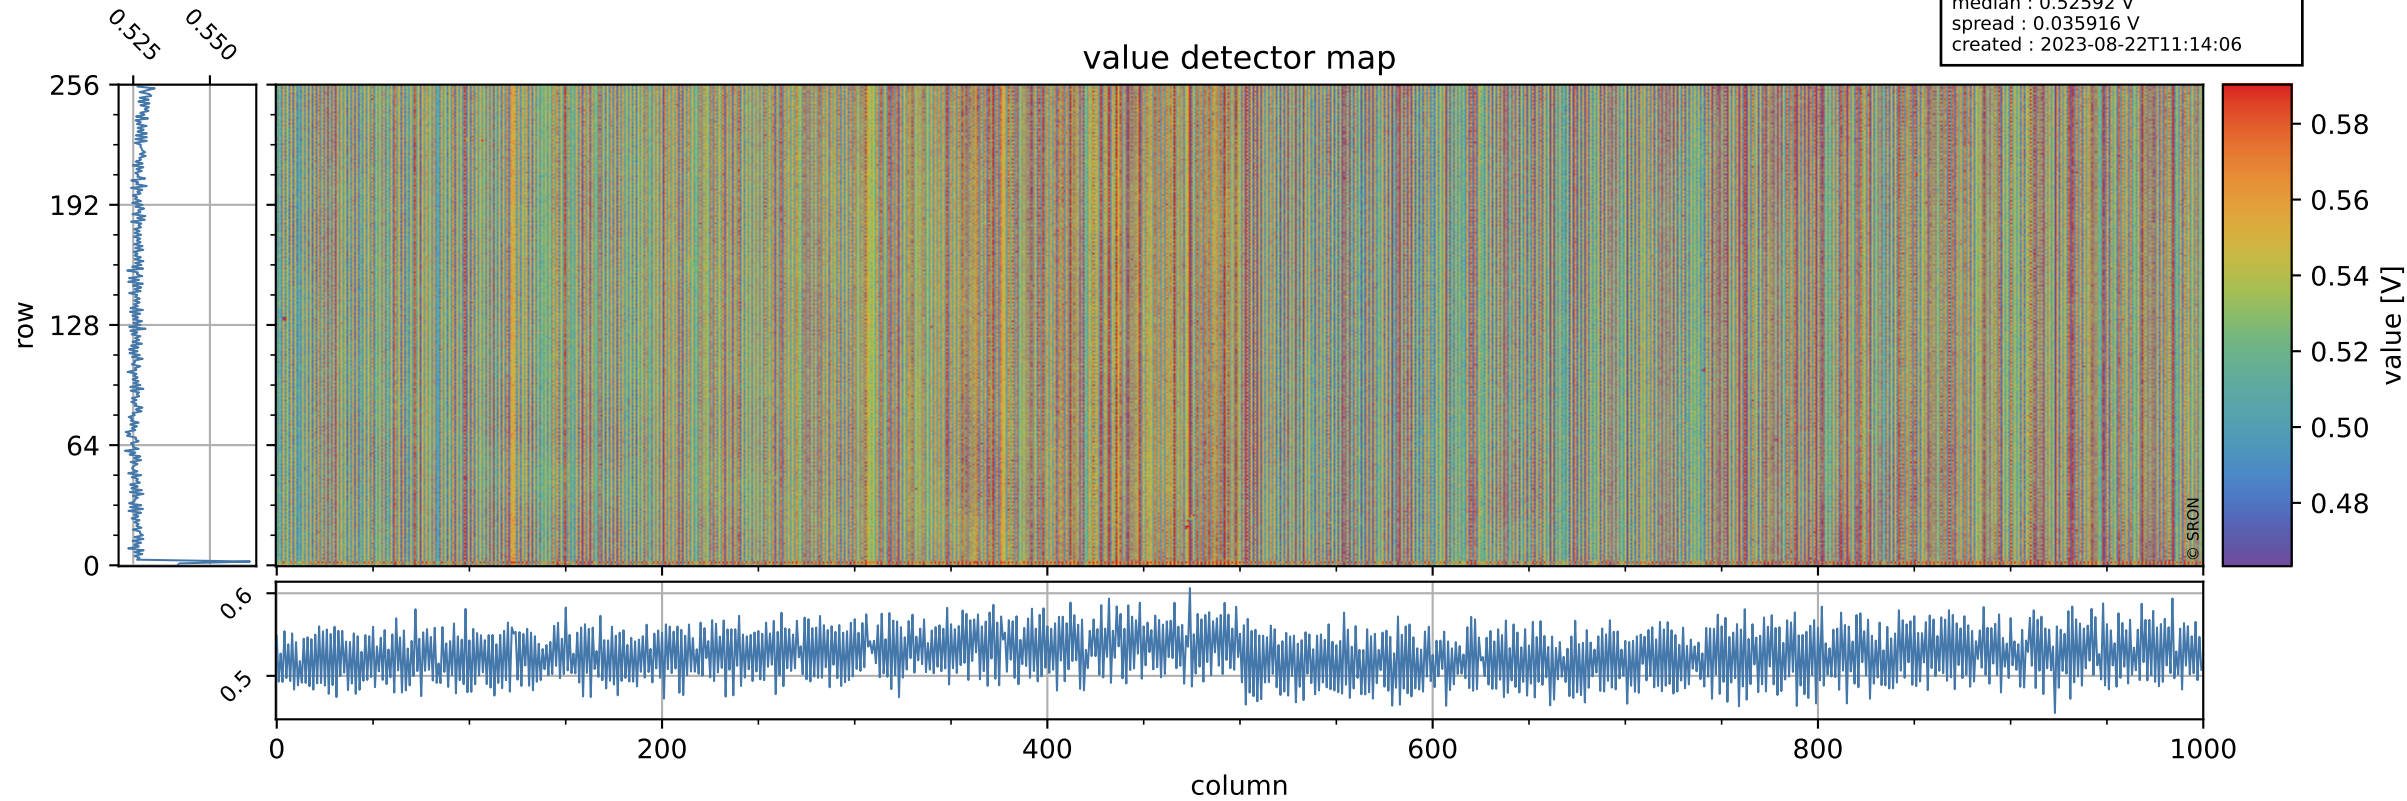

Tropomi SWIR offset (beta nominal)

orbits : 18 in [22627, 22672]
coverage : 2022-02-24 / 2022-02-27
median : 0.52592 V
spread : 0.035916 V
created : 2023-08-22T11:14:06

value detector map

Tropomi SWIR offset (beta nominal)

orbits : 18 in [22627, 22672]
coverage : 2022-02-24 / 2022-02-27
median : 28.324 μV
spread : 14.423 μV
created : 2023-08-22T11:14:06

Tropomi SWIR offset (beta nominal)

orbits : 18 in [22627, 22672]
coverage : 2022-02-24 / 2022-02-27
median : -0.094139 mV
spread : 0.41472 mV
created : 2023-08-22T11:14:06

value compared with SWIR offset CKD

Tropomi SWIR offset (beta nominal) ground-tracks of Sentinel-5P

orbits : 18 in [22627, 22672]
coverage : 2022-02-24 / 2022-02-27
created : 2023-08-22T11:14:07

Tropomi SWIR offset (beta nominal)

orbits : [1867, 22672]
coverage : 2018-02-20 / 2022-02-27
created : 2023-08-22T11:14:07

trend of detector median & temperatures