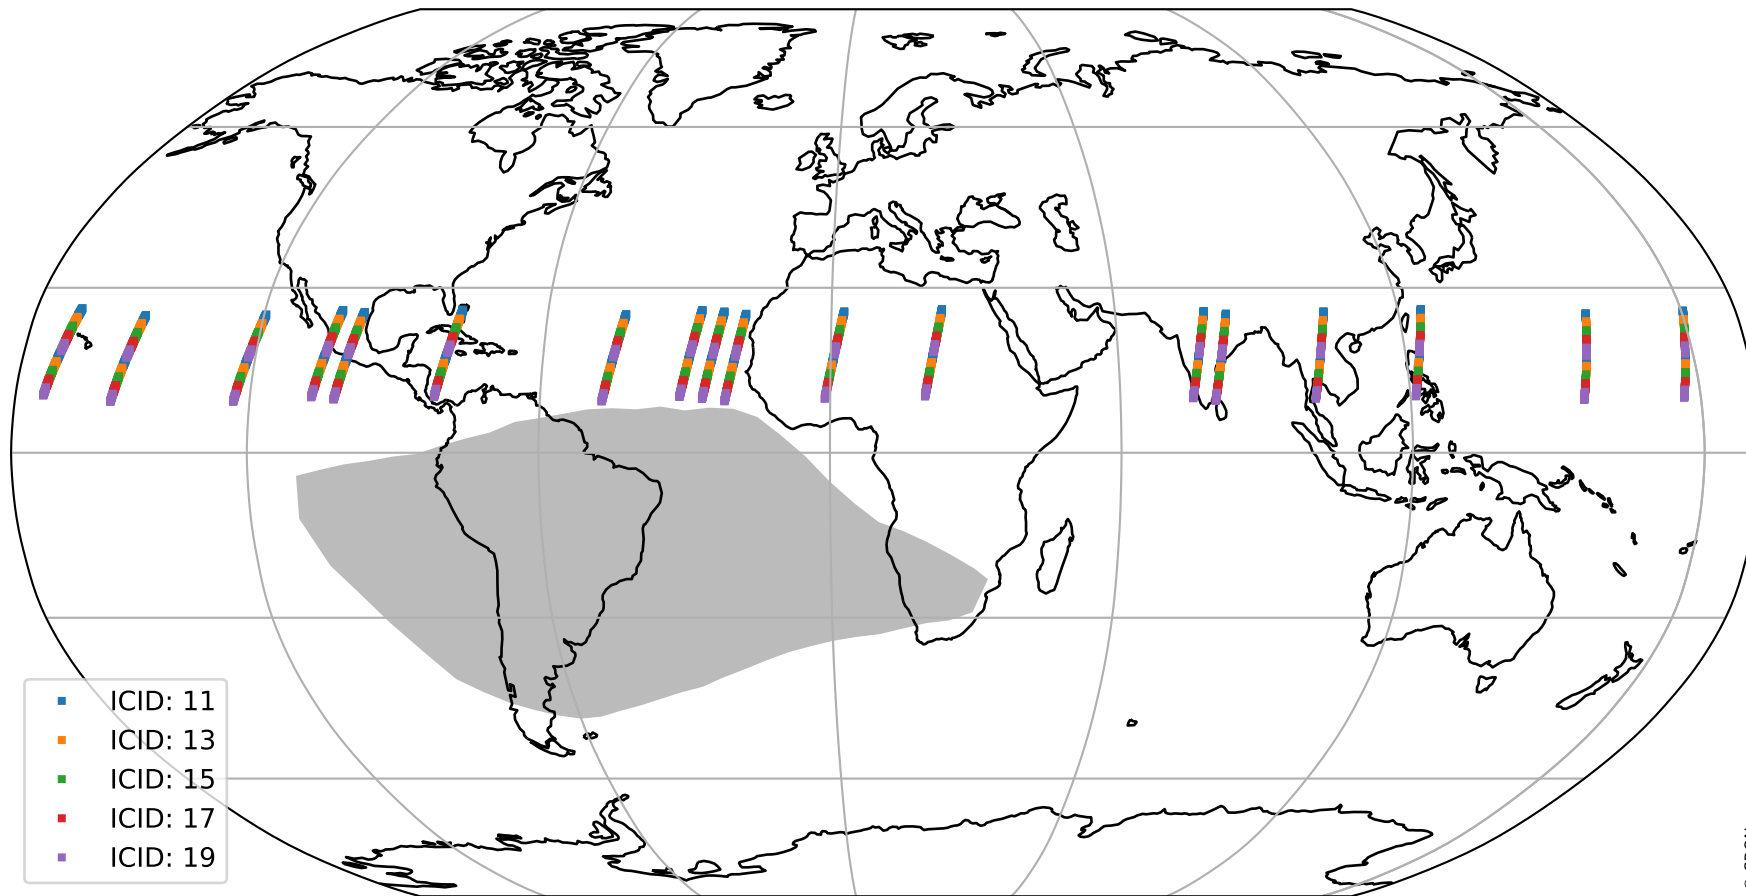

Tropomi SWIR offset (beta nominal)

orbits : 18 in [22627, 22672]
coverage : 2022-02-24 / 2022-02-27
median : 0.52592 V
spread : 0.035916 V
created : 2023-08-22T11:14:06

value detector map

Tropomi SWIR offset (beta nominal)

orbits : 18 in [22627, 22672]
coverage : 2022-02-24 / 2022-02-27
median : 28.324 μV
spread : 14.423 μV
created : 2023-08-22T11:14:06

Tropomi SWIR offset (beta nominal)

orbits : 18 in [22627, 22672]
coverage : 2022-02-24 / 2022-02-27
median : -0.094139 mV
spread : 0.41472 mV
created : 2023-08-22T11:14:06

value compared with SWIR offset CKD

Tropomi SWIR offset (beta nominal) ground-tracks of Sentinel-5P

orbits : 18 in [22627, 22672]
coverage : 2022-02-24 / 2022-02-27
created : 2023-08-22T11:14:07

Tropomi SWIR offset (beta nominal)

orbits : [1867, 22672]
coverage : 2018-02-20 / 2022-02-27
created : 2023-08-22T11:14:07

trend of detector median & temperatures