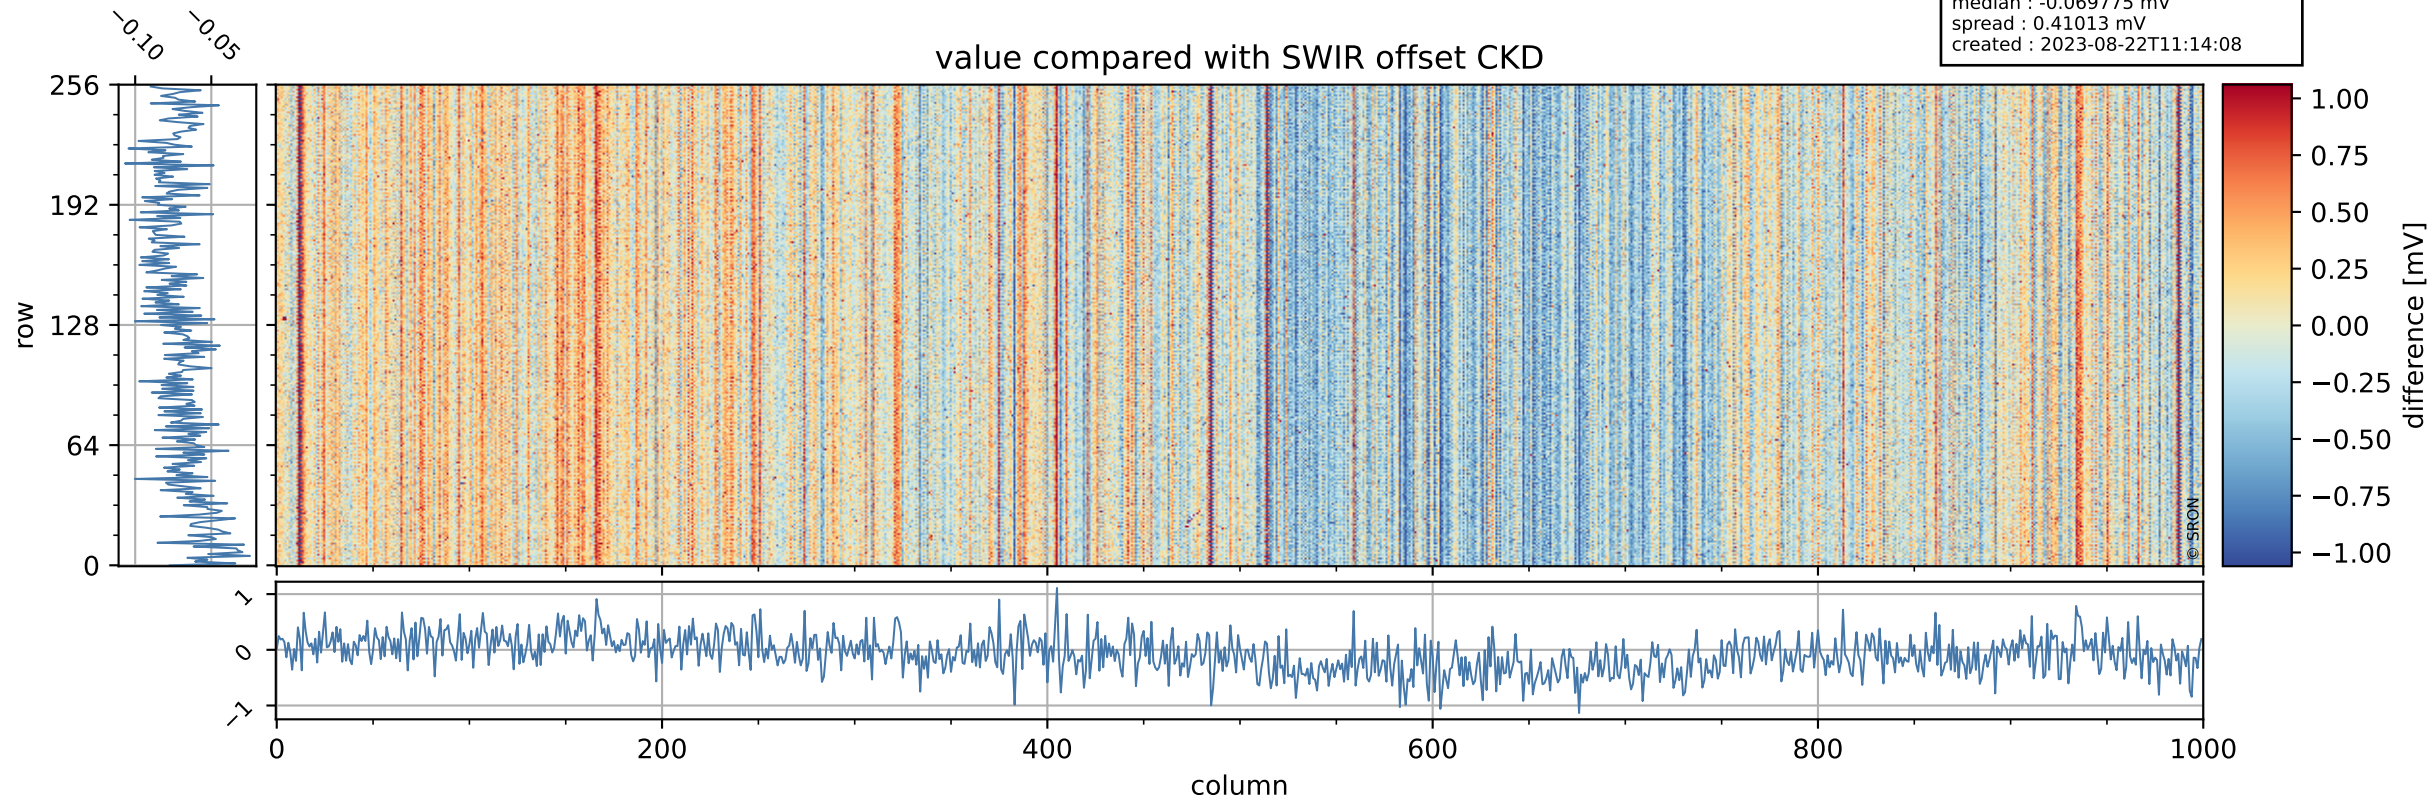

Tropomi SWIR offset (beta nominal)

orbits : 20 in [22672, 22717]
coverage : 2022-02-27 / 2022-03-02
median : 0.52594 V
spread : 0.035914 V
created : 2023-08-22T11:14:08

value detector map

Tropomi SWIR offset (beta nominal)

orbits : 20 in [22672, 22717]
coverage : 2022-02-27 / 2022-03-02
median : 28.442 μV
spread : 14.405 μV
created : 2023-08-22T11:14:08

Tropomi SWIR offset (beta nominal)

orbits : 20 in [22672, 22717]
coverage : 2022-02-27 / 2022-03-02
median : -0.069775 mV
spread : 0.41013 mV
created : 2023-08-22T11:14:08

value compared with SWIR offset CKD

Tropomi SWIR offset (beta nominal) ground-tracks of Sentinel-5P

orbits : 20 in [22672, 22717]
coverage : 2022-02-27 / 2022-03-02
created : 2023-08-22T11:14:09

Tropomi SWIR offset (beta nominal)

orbits : [1867, 22717]
coverage : 2018-02-20 / 2022-03-02
created : 2023-08-22T11:14:09

trend of detector median & temperatures