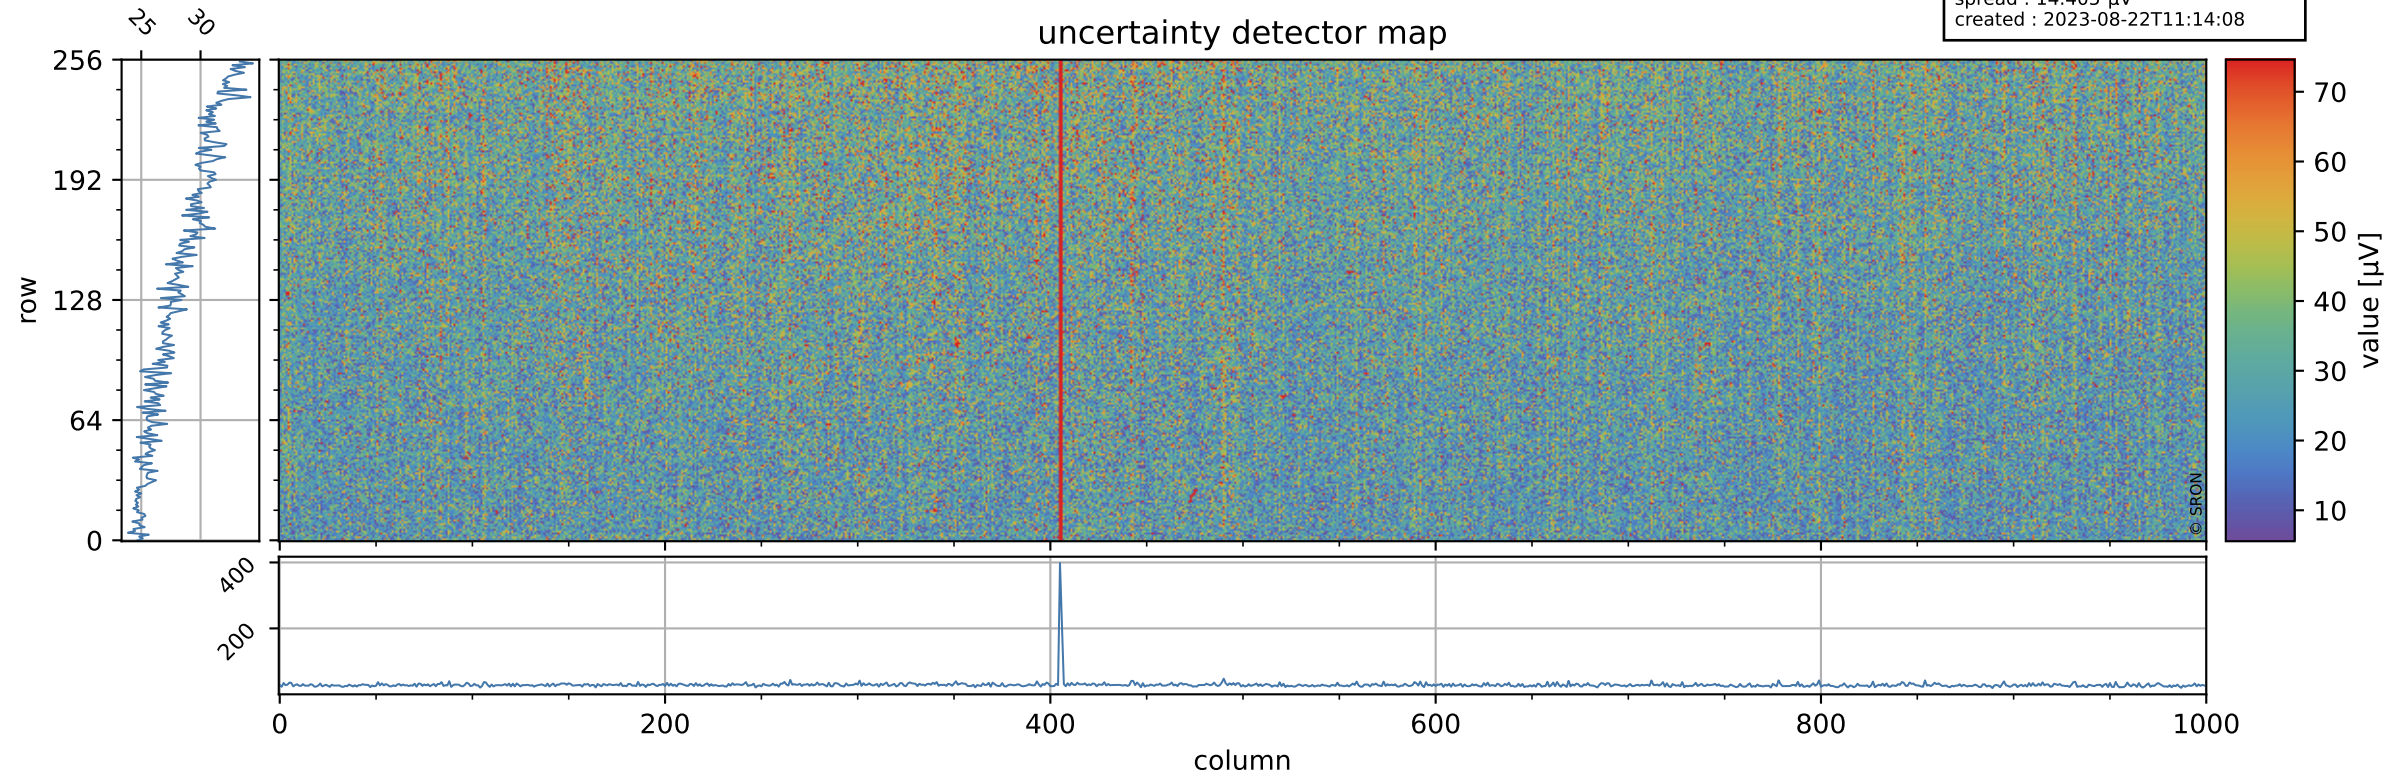

Tropomi SWIR offset (beta nominal)

orbits : 20 in [22672, 22717]
coverage : 2022-02-27 / 2022-03-02
median : 0.52594 V
spread : 0.035914 V
created : 2023-08-22T11:14:08

value detector map

Tropomi SWIR offset (beta nominal)

orbits : 20 in [22672, 22717]
coverage : 2022-02-27 / 2022-03-02
median : 28.442 μV
spread : 14.405 μV
created : 2023-08-22T11:14:08

Tropomi SWIR offset (beta nominal)

orbits : 20 in [22672, 22717]
coverage : 2022-02-27 / 2022-03-02
median : -0.069775 mV
spread : 0.41013 mV
created : 2023-08-22T11:14:08

value compared with SWIR offset CKD

Tropomi SWIR offset (beta nominal) ground-tracks of Sentinel-5P

orbits : 20 in [22672, 22717]
coverage : 2022-02-27 / 2022-03-02
created : 2023-08-22T11:14:09

Tropomi SWIR offset (beta nominal)

orbits : [1867, 22717]
coverage : 2018-02-20 / 2022-03-02
created : 2023-08-22T11:14:09

trend of detector median & temperatures