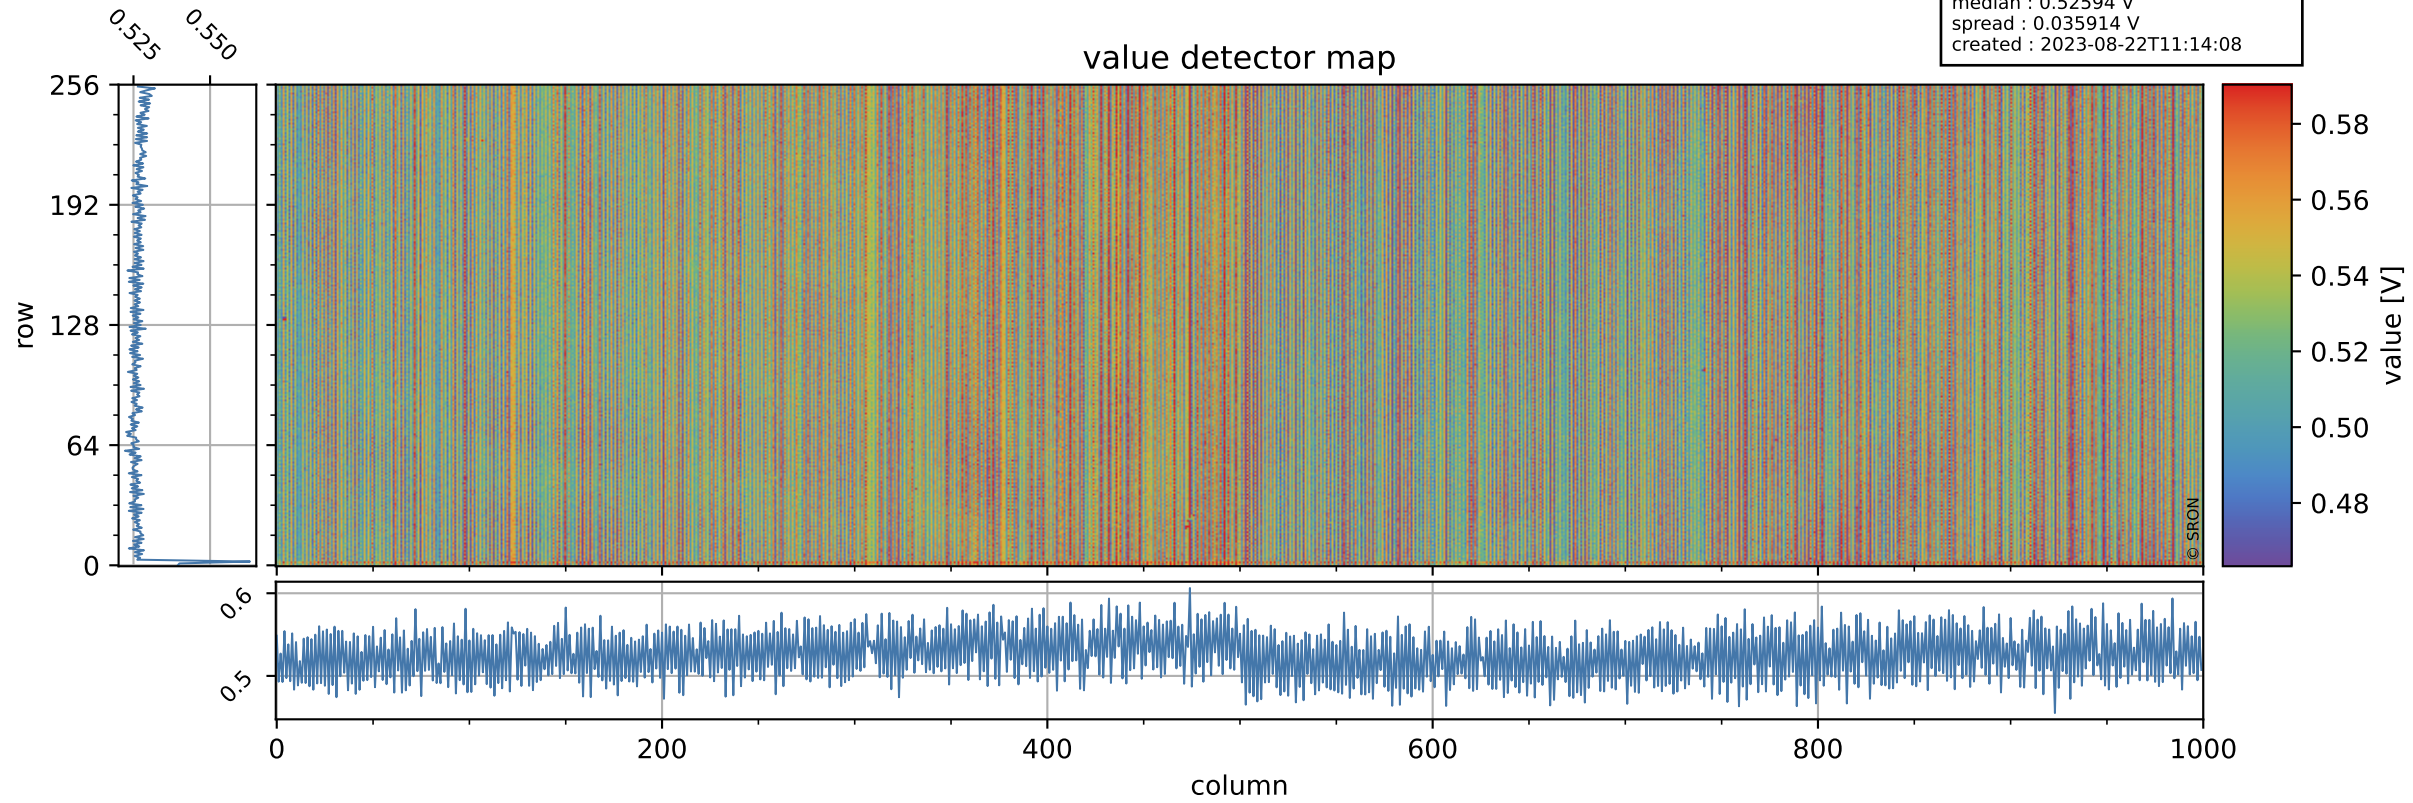

Tropomi SWIR offset (beta nominal)

orbits : 20 in [22672, 22717]
coverage : 2022-02-27 / 2022-03-02
median : 0.52594 V
spread : 0.035914 V
created : 2023-08-22T11:14:08

value detector map

Tropomi SWIR offset (beta nominal)

orbits : 20 in [22672, 22717]
coverage : 2022-02-27 / 2022-03-02
median : 28.442 μV
spread : 14.405 μV
created : 2023-08-22T11:14:08

Tropomi SWIR offset (beta nominal)

orbits : 20 in [22672, 22717]
coverage : 2022-02-27 / 2022-03-02
median : -0.069775 mV
spread : 0.41013 mV
created : 2023-08-22T11:14:08

value compared with SWIR offset CKD

Tropomi SWIR offset (beta nominal) ground-tracks of Sentinel-5P

orbits : 20 in [22672, 22717]
coverage : 2022-02-27 / 2022-03-02
created : 2023-08-22T11:14:09

Tropomi SWIR offset (beta nominal)

orbits : [1867, 22717]
coverage : 2018-02-20 / 2022-03-02
created : 2023-08-22T11:14:09

trend of detector median & temperatures