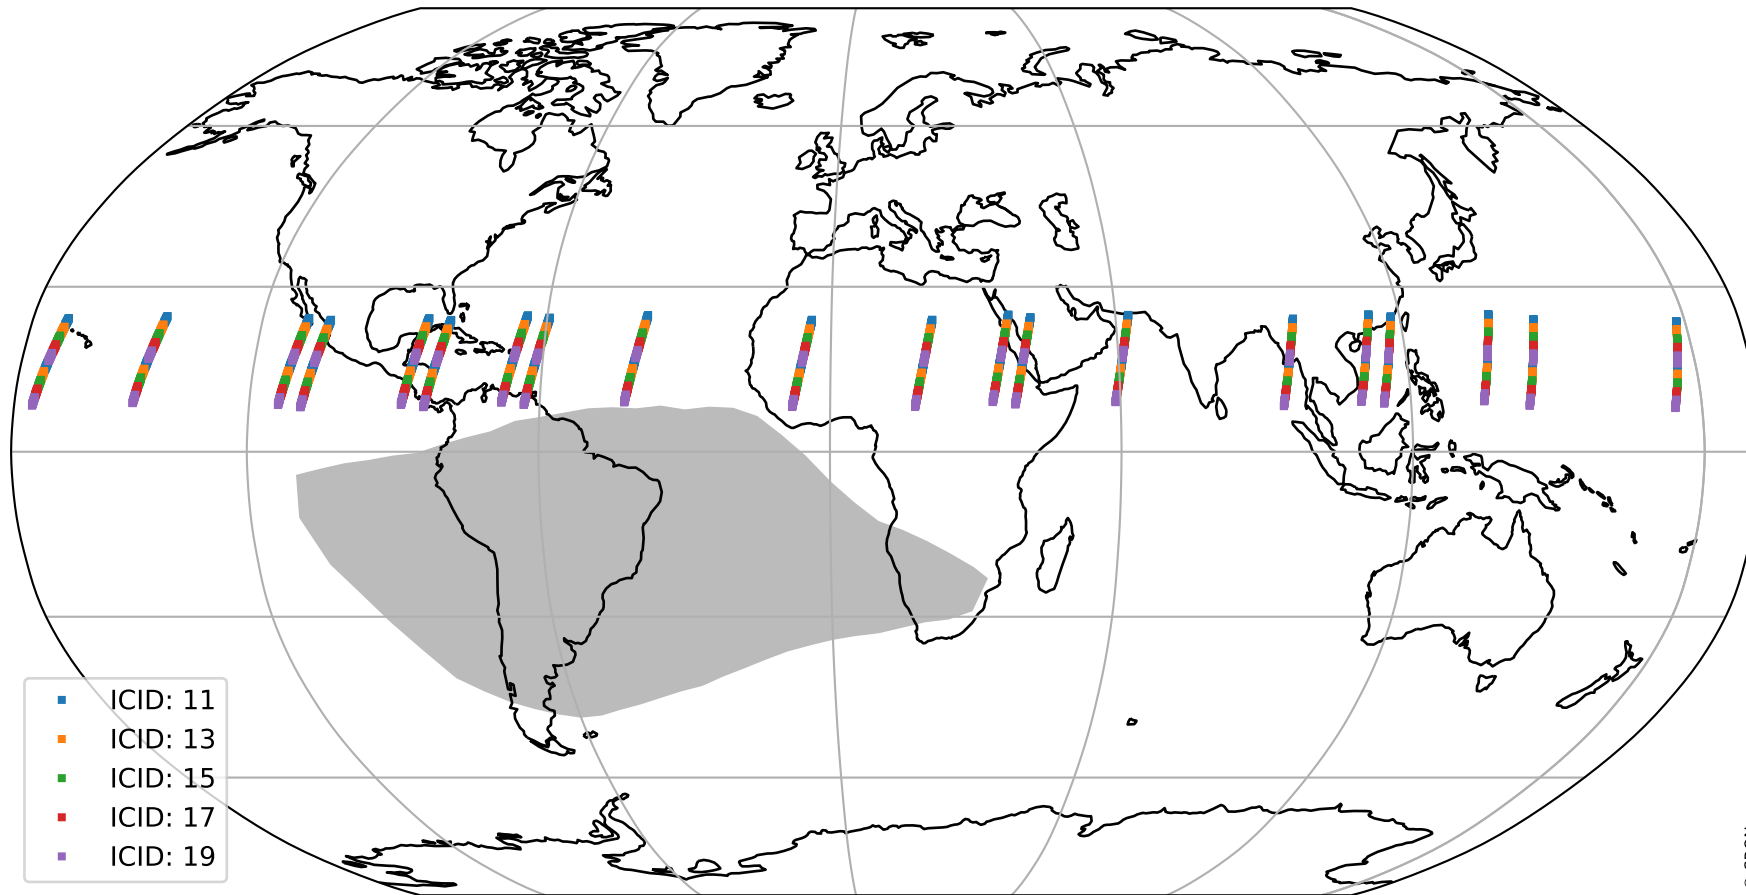

Tropomi SWIR offset (beta nominal)

orbits : 20 in [22672, 22717]
coverage : 2022-02-27 / 2022-03-02
median : 0.52594 V
spread : 0.035914 V
created : 2023-08-22T11:14:08

value detector map

Tropomi SWIR offset (beta nominal)

orbits : 20 in [22672, 22717]
coverage : 2022-02-27 / 2022-03-02
median : 28.442 μV
spread : 14.405 μV
created : 2023-08-22T11:14:08

Tropomi SWIR offset (beta nominal)

orbits : 20 in [22672, 22717]
coverage : 2022-02-27 / 2022-03-02
median : -0.069775 mV
spread : 0.41013 mV
created : 2023-08-22T11:14:08

value compared with SWIR offset CKD

Tropomi SWIR offset (beta nominal) ground-tracks of Sentinel-5P

orbits : 20 in [22672, 22717]
coverage : 2022-02-27 / 2022-03-02
created : 2023-08-22T11:14:09

Tropomi SWIR offset (beta nominal)

orbits : [1867, 22717]
coverage : 2018-02-20 / 2022-03-02
created : 2023-08-22T11:14:09

trend of detector median & temperatures