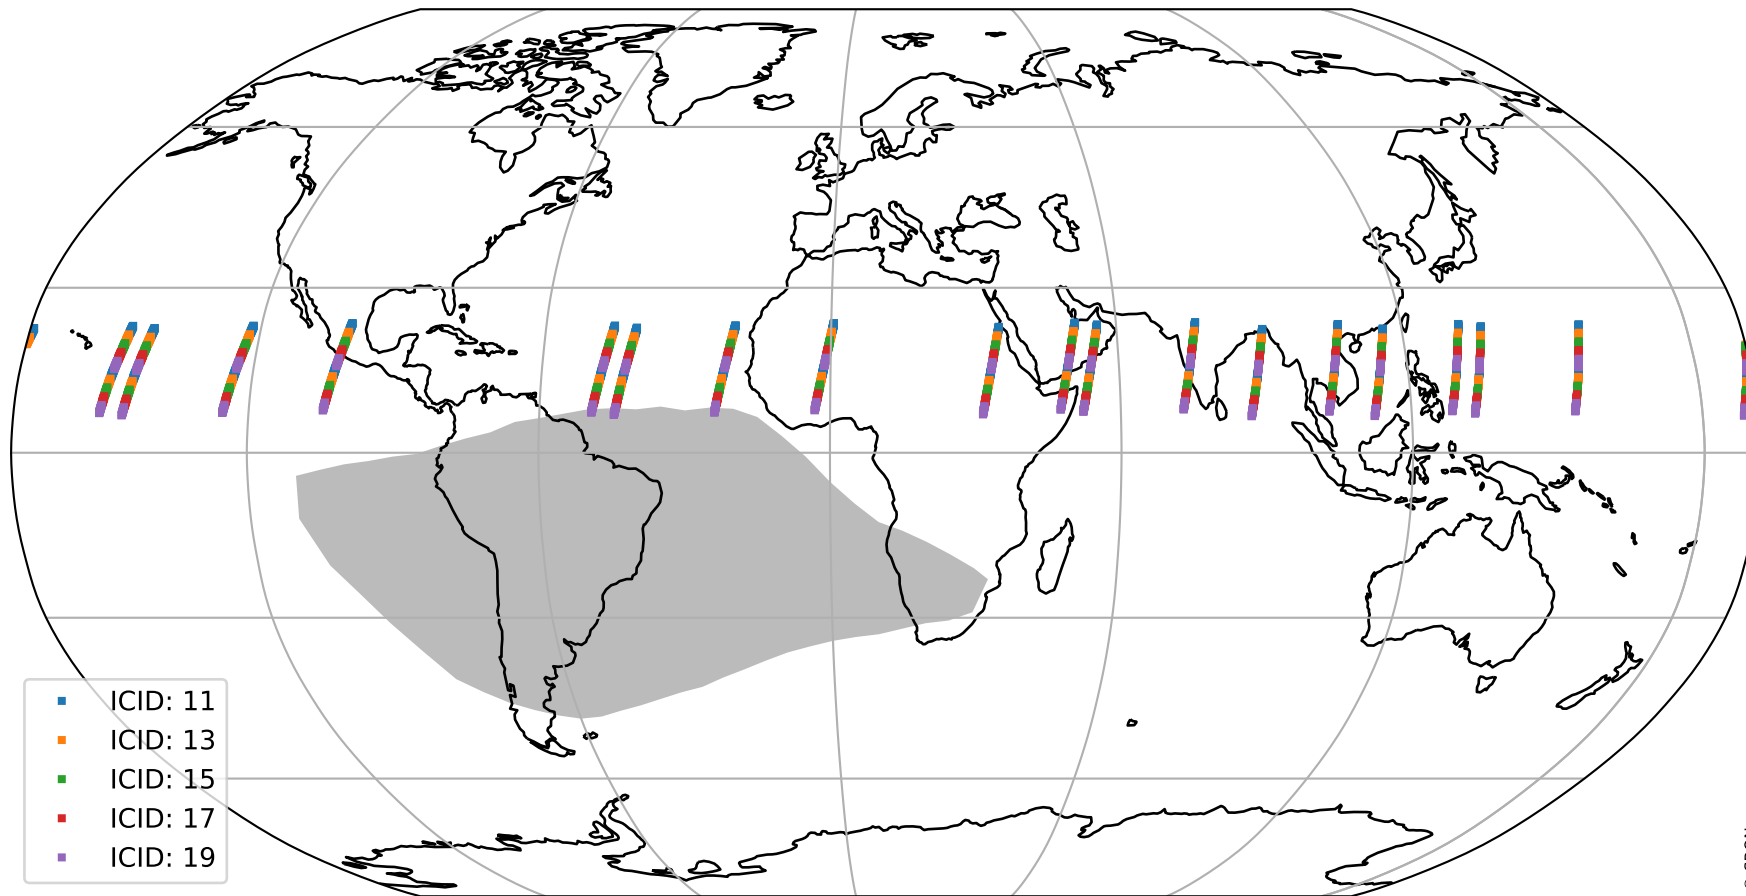

Tropomi SWIR offset (beta nominal)

orbits : 19 in [22717, 22762]
coverage : 2022-03-02 / 2022-03-05
median : 0.52595 V
spread : 0.035912 V
created : 2023-08-22T11:14:10

value detector map

Tropomi SWIR offset (beta nominal)

orbits : 19 in [22717, 22762]
coverage : 2022-03-02 / 2022-03-05
median : -0.057382 mV
spread : 0.42603 mV
created : 2023-08-22T11:14:11

value compared with SWIR offset CKD

Tropomi SWIR offset (beta nominal) ground-tracks of Sentinel-5P

orbits : 19 in [22717, 22762]
coverage : 2022-03-02 / 2022-03-05
created : 2023-08-22T11:14:11

Tropomi SWIR offset (beta nominal)

orbits : [1867, 22762]
coverage : 2018-02-20 / 2022-03-05
created : 2023-08-22T11:14:11

trend of detector median & temperatures