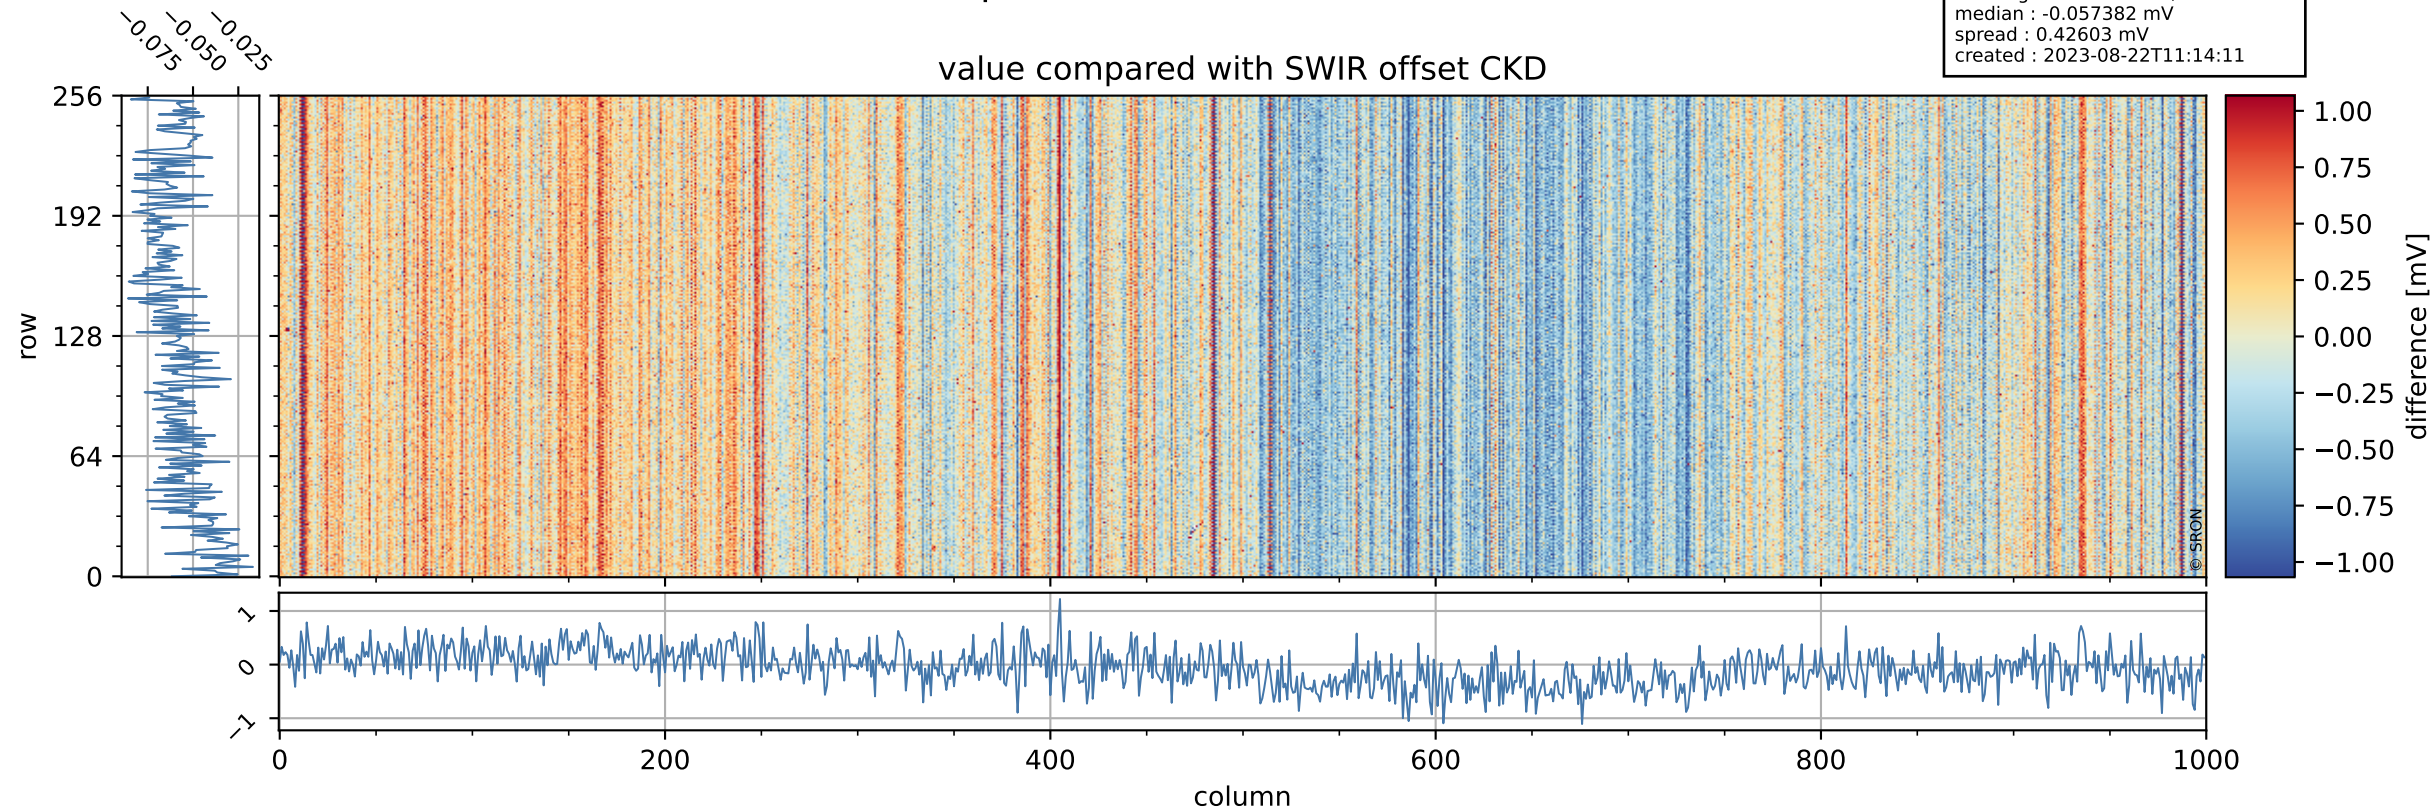

Tropomi SWIR offset (beta nominal)

orbits : 19 in [22717, 22762]
coverage : 2022-03-02 / 2022-03-05
median : 0.52595 V
spread : 0.035912 V
created : 2023-08-22T11:14:10

value detector map

Tropomi SWIR offset (beta nominal)

orbits : 19 in [22717, 22762]
coverage : 2022-03-02 / 2022-03-05
median : -0.057382 mV
spread : 0.42603 mV
created : 2023-08-22T11:14:11

value compared with SWIR offset CKD

Tropomi SWIR offset (beta nominal) ground-tracks of Sentinel-5P

orbits : 19 in [22717, 22762]
coverage : 2022-03-02 / 2022-03-05
created : 2023-08-22T11:14:11

Tropomi SWIR offset (beta nominal)

orbits : [1867, 22762]
coverage : 2018-02-20 / 2022-03-05
created : 2023-08-22T11:14:11

trend of detector median & temperatures