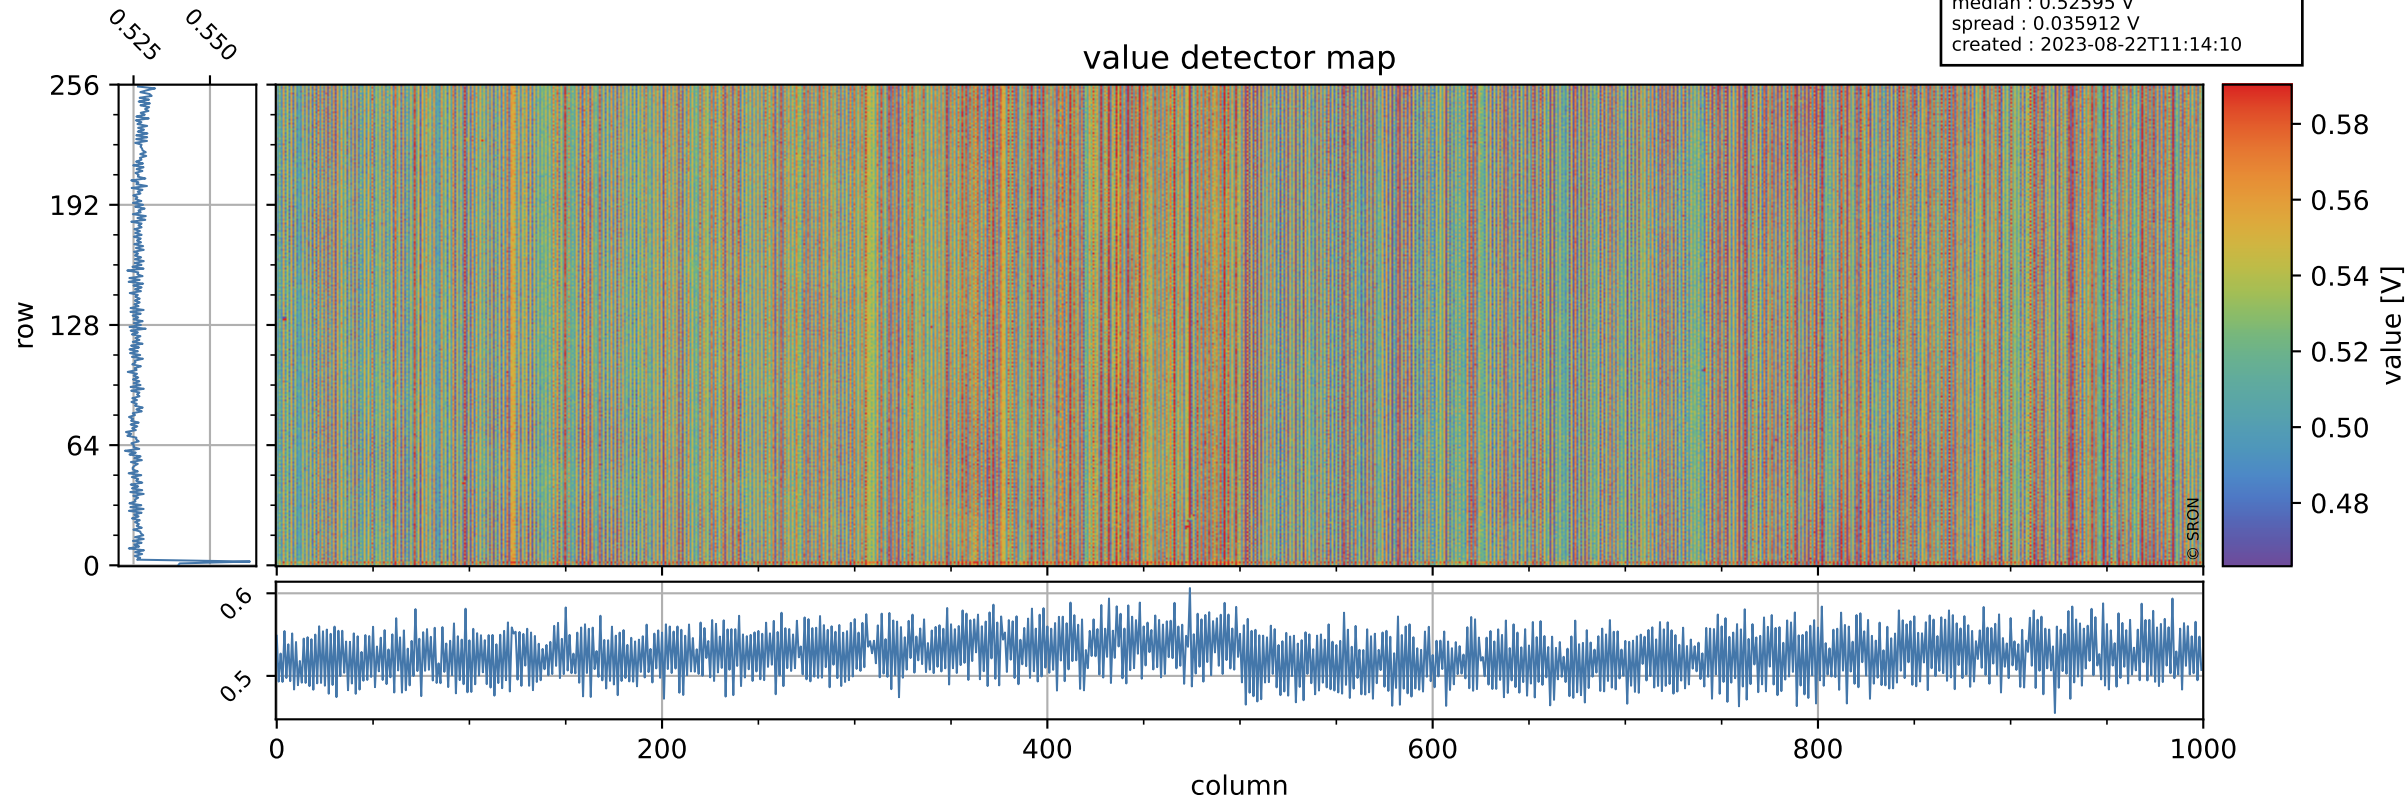

Tropomi SWIR offset (beta nominal)

orbits : 19 in [22717, 22762]
coverage : 2022-03-02 / 2022-03-05
median : 0.52595 V
spread : 0.035912 V
created : 2023-08-22T11:14:10

value detector map

Tropomi SWIR offset (beta nominal)

orbits : 19 in [22717, 22762]
coverage : 2022-03-02 / 2022-03-05
median : -0.057382 mV
spread : 0.42603 mV
created : 2023-08-22T11:14:11

value compared with SWIR offset CKD

Tropomi SWIR offset (beta nominal) ground-tracks of Sentinel-5P

orbits : 19 in [22717, 22762]
coverage : 2022-03-02 / 2022-03-05
created : 2023-08-22T11:14:11

Tropomi SWIR offset (beta nominal)

orbits : [1867, 22762]
coverage : 2018-02-20 / 2022-03-05
created : 2023-08-22T11:14:11

trend of detector median & temperatures