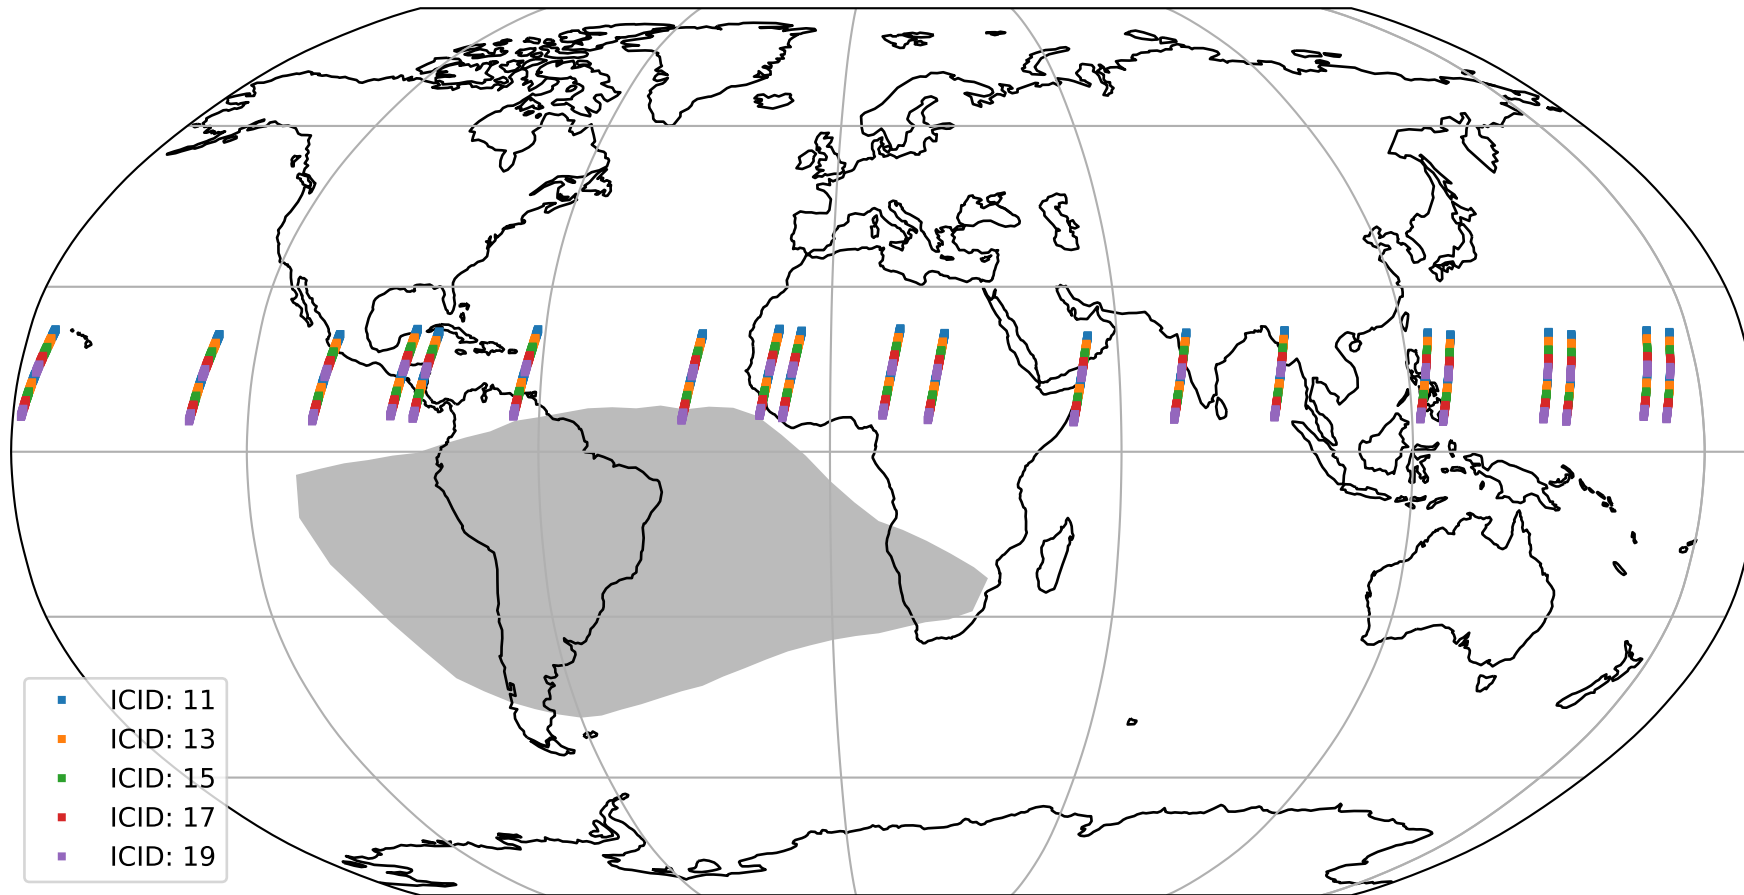

# Tropomi SWIR offset (beta nominal)

orbits : 20 in [22762, 22807]  
coverage : 2022-03-05 / 2022-03-08  
median : 27.933  $\mu\text{V}$   
spread : 14.249  $\mu\text{V}$   
created : 2023-08-22T11:14:13

# Tropomi SWIR offset (beta nominal)

orbits : 20 in [22762, 22807]  
coverage : 2022-03-05 / 2022-03-08  
median : -0.069196 mV  
spread : 0.4286 mV  
created : 2023-08-22T11:14:13

value compared with SWIR offset CKD

# Tropomi SWIR offset (beta nominal) ground-tracks of Sentinel-5P

orbits : 20 in [22762, 22807]  
coverage : 2022-03-05 / 2022-03-08  
created : 2023-08-22T11:14:13

# Tropomi SWIR offset (beta nominal)

orbits : [1867, 22807]  
coverage : 2018-02-20 / 2022-03-08  
created : 2023-08-22T11:14:14