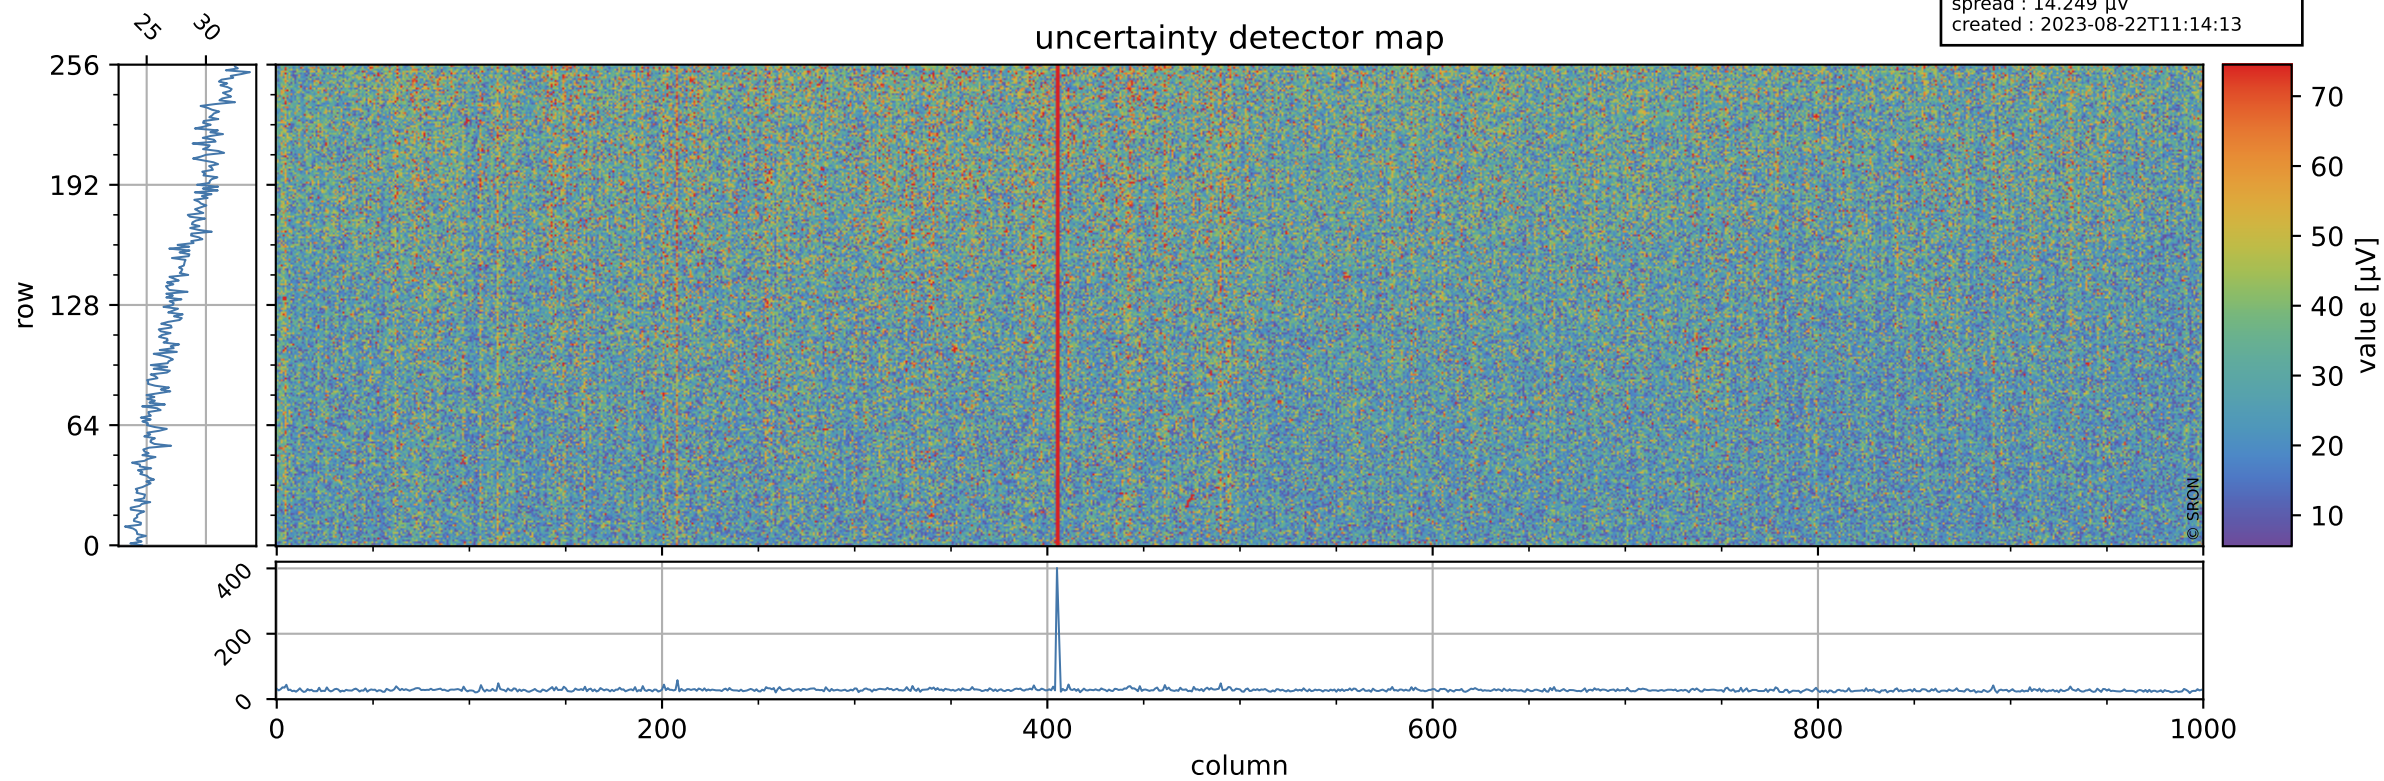

# Tropomi SWIR offset (beta nominal)

orbits : 20 in [22762, 22807]  
coverage : 2022-03-05 / 2022-03-08  
median : 0.52594 V  
spread : 0.035916 V  
created : 2023-08-22T11:14:12

value detector map

# Tropomi SWIR offset (beta nominal)

orbits : 20 in [22762, 22807]  
coverage : 2022-03-05 / 2022-03-08  
median : 27.933  $\mu\text{V}$   
spread : 14.249  $\mu\text{V}$   
created : 2023-08-22T11:14:13

# Tropomi SWIR offset (beta nominal)

orbits : 20 in [22762, 22807]  
coverage : 2022-03-05 / 2022-03-08  
median : -0.069196 mV  
spread : 0.4286 mV  
created : 2023-08-22T11:14:13

value compared with SWIR offset CKD

# Tropomi SWIR offset (beta nominal) ground-tracks of Sentinel-5P

orbits : 20 in [22762, 22807]  
coverage : 2022-03-05 / 2022-03-08  
created : 2023-08-22T11:14:13