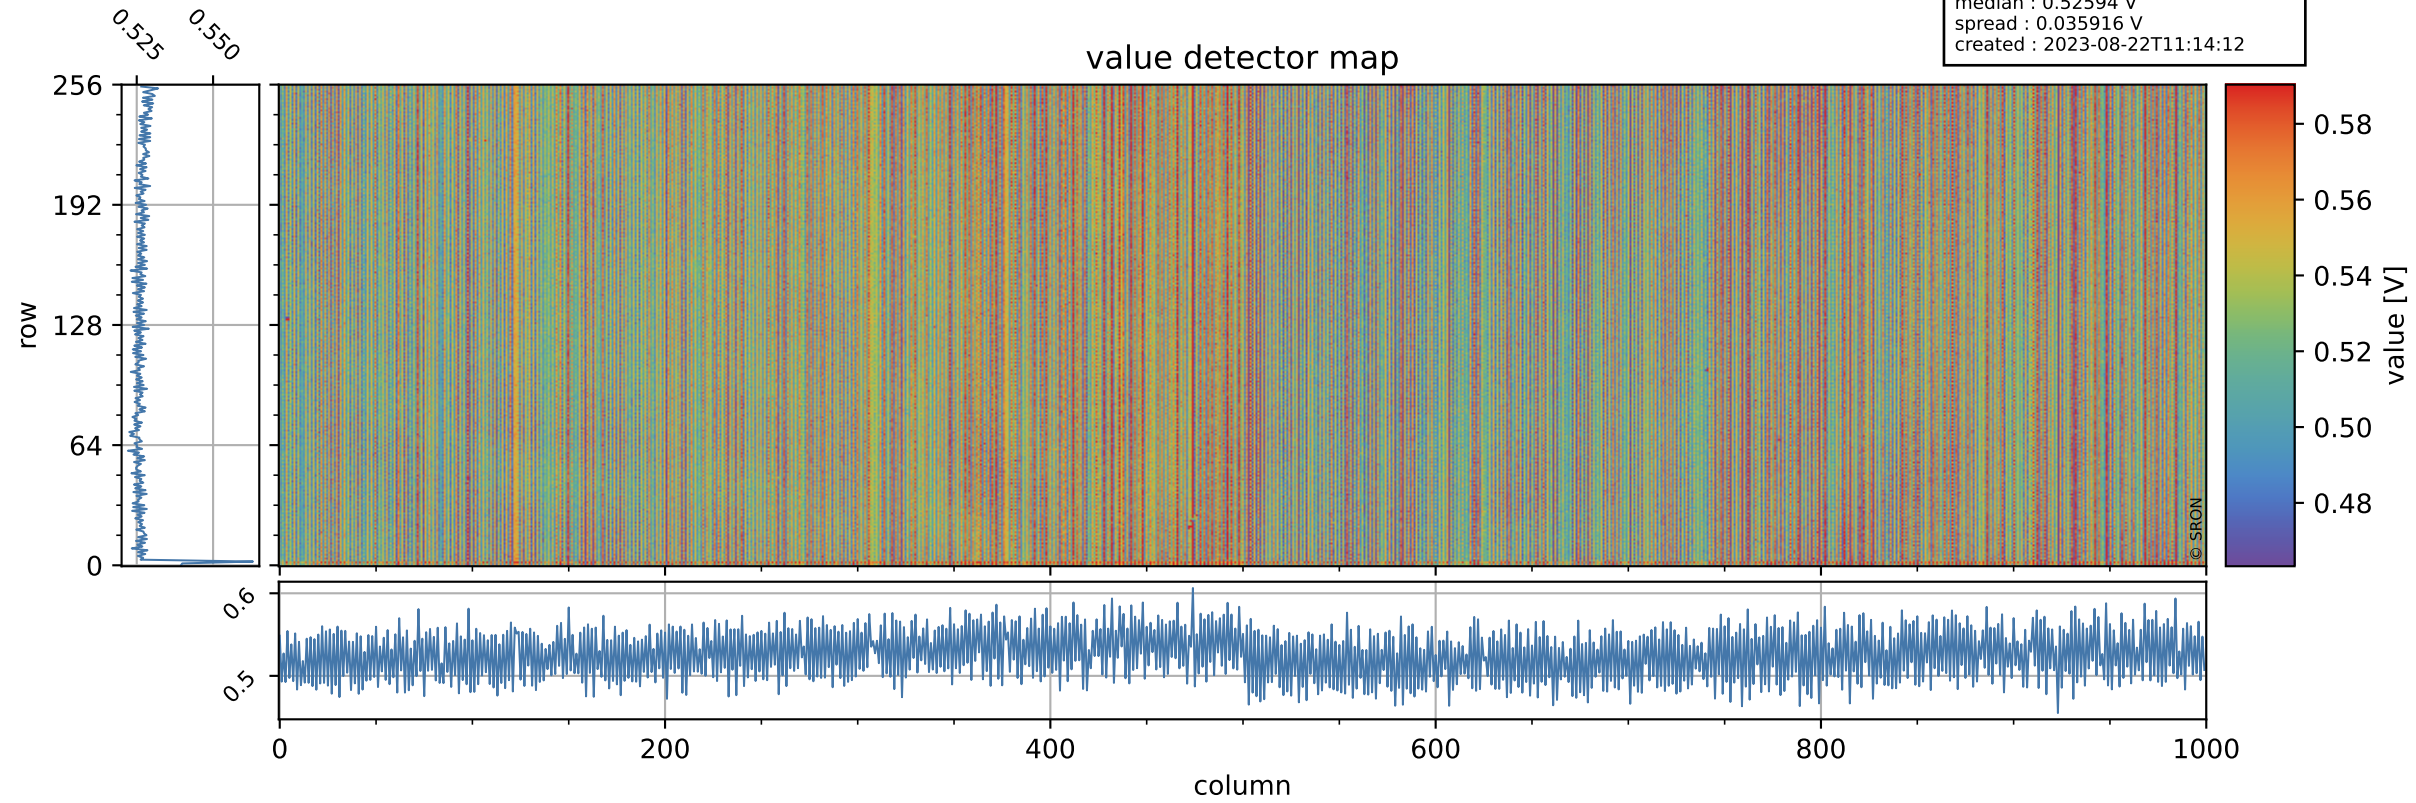

# Tropomi SWIR offset (beta nominal)

orbits : 20 in [22762, 22807]  
coverage : 2022-03-05 / 2022-03-08  
median : 0.52594 V  
spread : 0.035916 V  
created : 2023-08-22T11:14:12

value detector map

# Tropomi SWIR offset (beta nominal)

orbits : 20 in [22762, 22807]  
coverage : 2022-03-05 / 2022-03-08  
median : 27.933  $\mu\text{V}$   
spread : 14.249  $\mu\text{V}$   
created : 2023-08-22T11:14:13

# Tropomi SWIR offset (beta nominal)

orbits : 20 in [22762, 22807]  
coverage : 2022-03-05 / 2022-03-08  
median : -0.069196 mV  
spread : 0.4286 mV  
created : 2023-08-22T11:14:13

value compared with SWIR offset CKD

# Tropomi SWIR offset (beta nominal) ground-tracks of Sentinel-5P

orbits : 20 in [22762, 22807]  
coverage : 2022-03-05 / 2022-03-08  
created : 2023-08-22T11:14:13