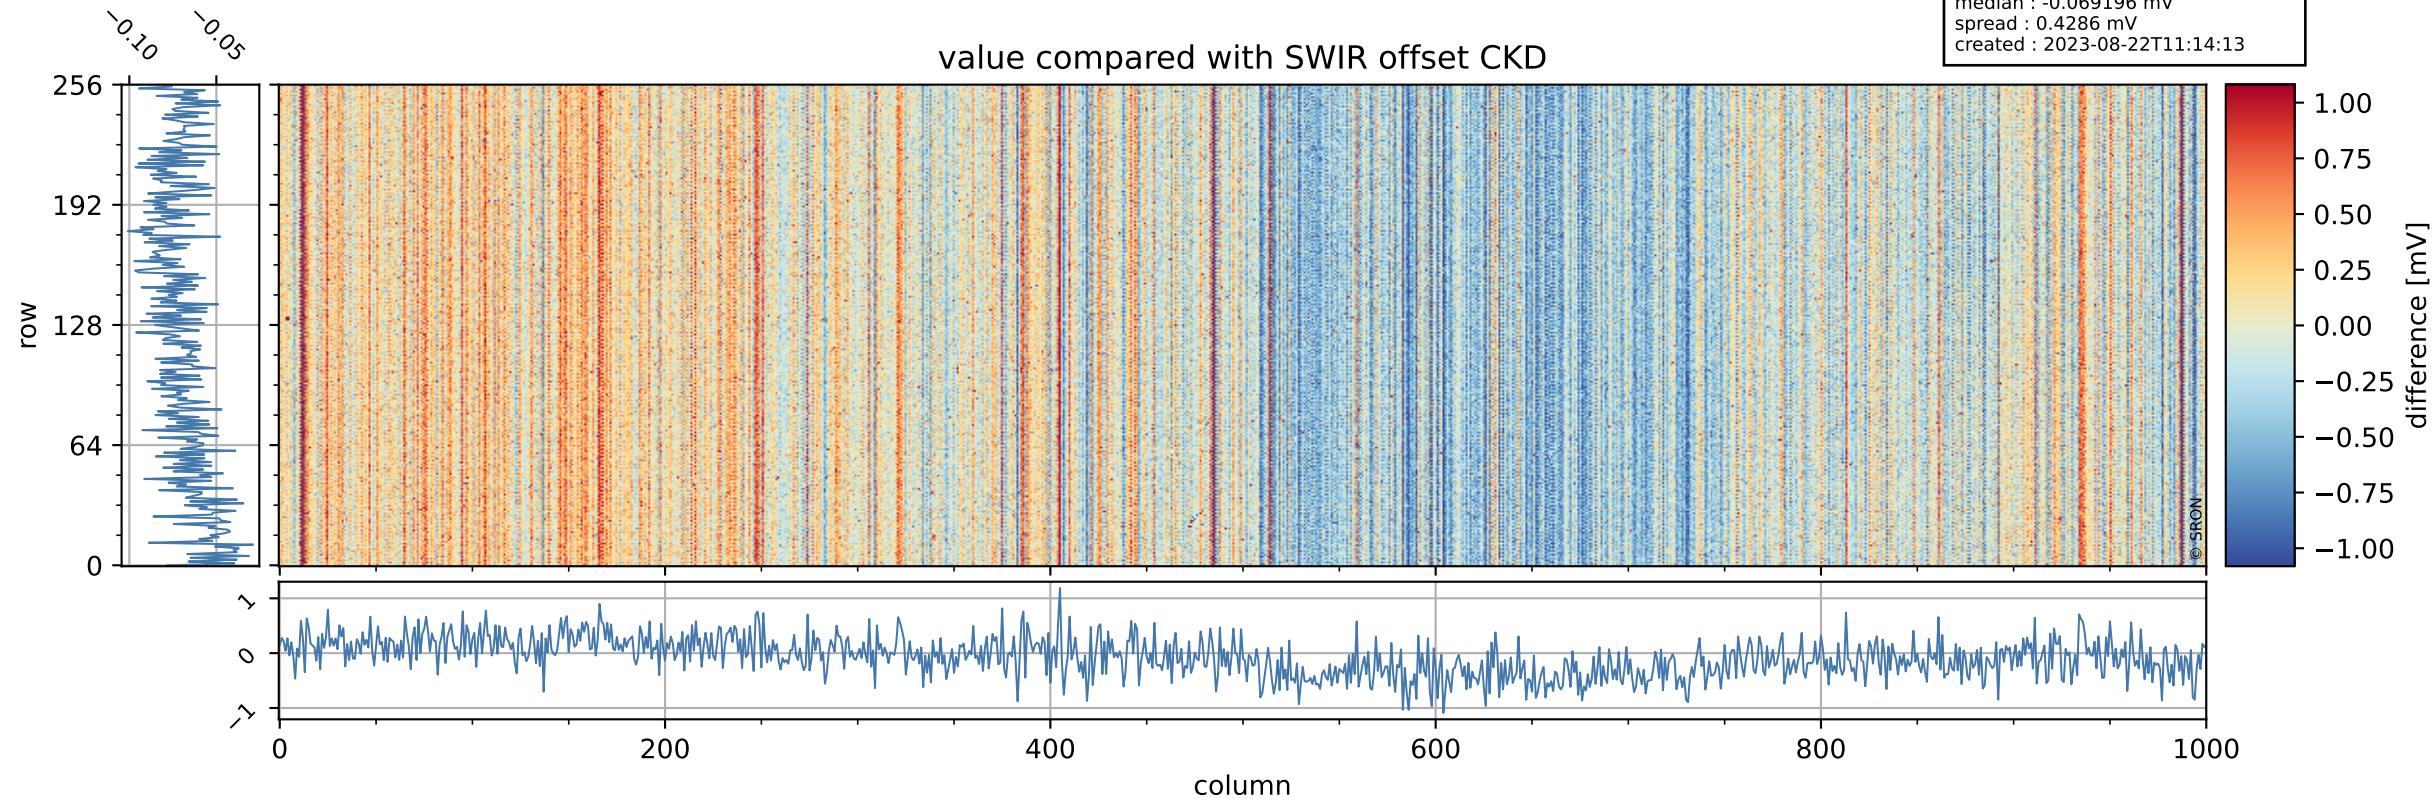

# Tropomi SWIR offset (beta nominal)

orbits : 20 in [22762, 22807]  
coverage : 2022-03-05 / 2022-03-08  
median : 0.52594 V  
spread : 0.035916 V  
created : 2023-08-22T11:14:12

value detector map

# Tropomi SWIR offset (beta nominal)

orbits : 20 in [22762, 22807]  
coverage : 2022-03-05 / 2022-03-08  
median : 27.933  $\mu\text{V}$   
spread : 14.249  $\mu\text{V}$   
created : 2023-08-22T11:14:13

# Tropomi SWIR offset (beta nominal)

orbits : 20 in [22762, 22807]  
coverage : 2022-03-05 / 2022-03-08  
median : -0.069196 mV  
spread : 0.4286 mV  
created : 2023-08-22T11:14:13

value compared with SWIR offset CKD

# Tropomi SWIR offset (beta nominal) ground-tracks of Sentinel-5P

orbits : 20 in [22762, 22807]  
coverage : 2022-03-05 / 2022-03-08  
created : 2023-08-22T11:14:13