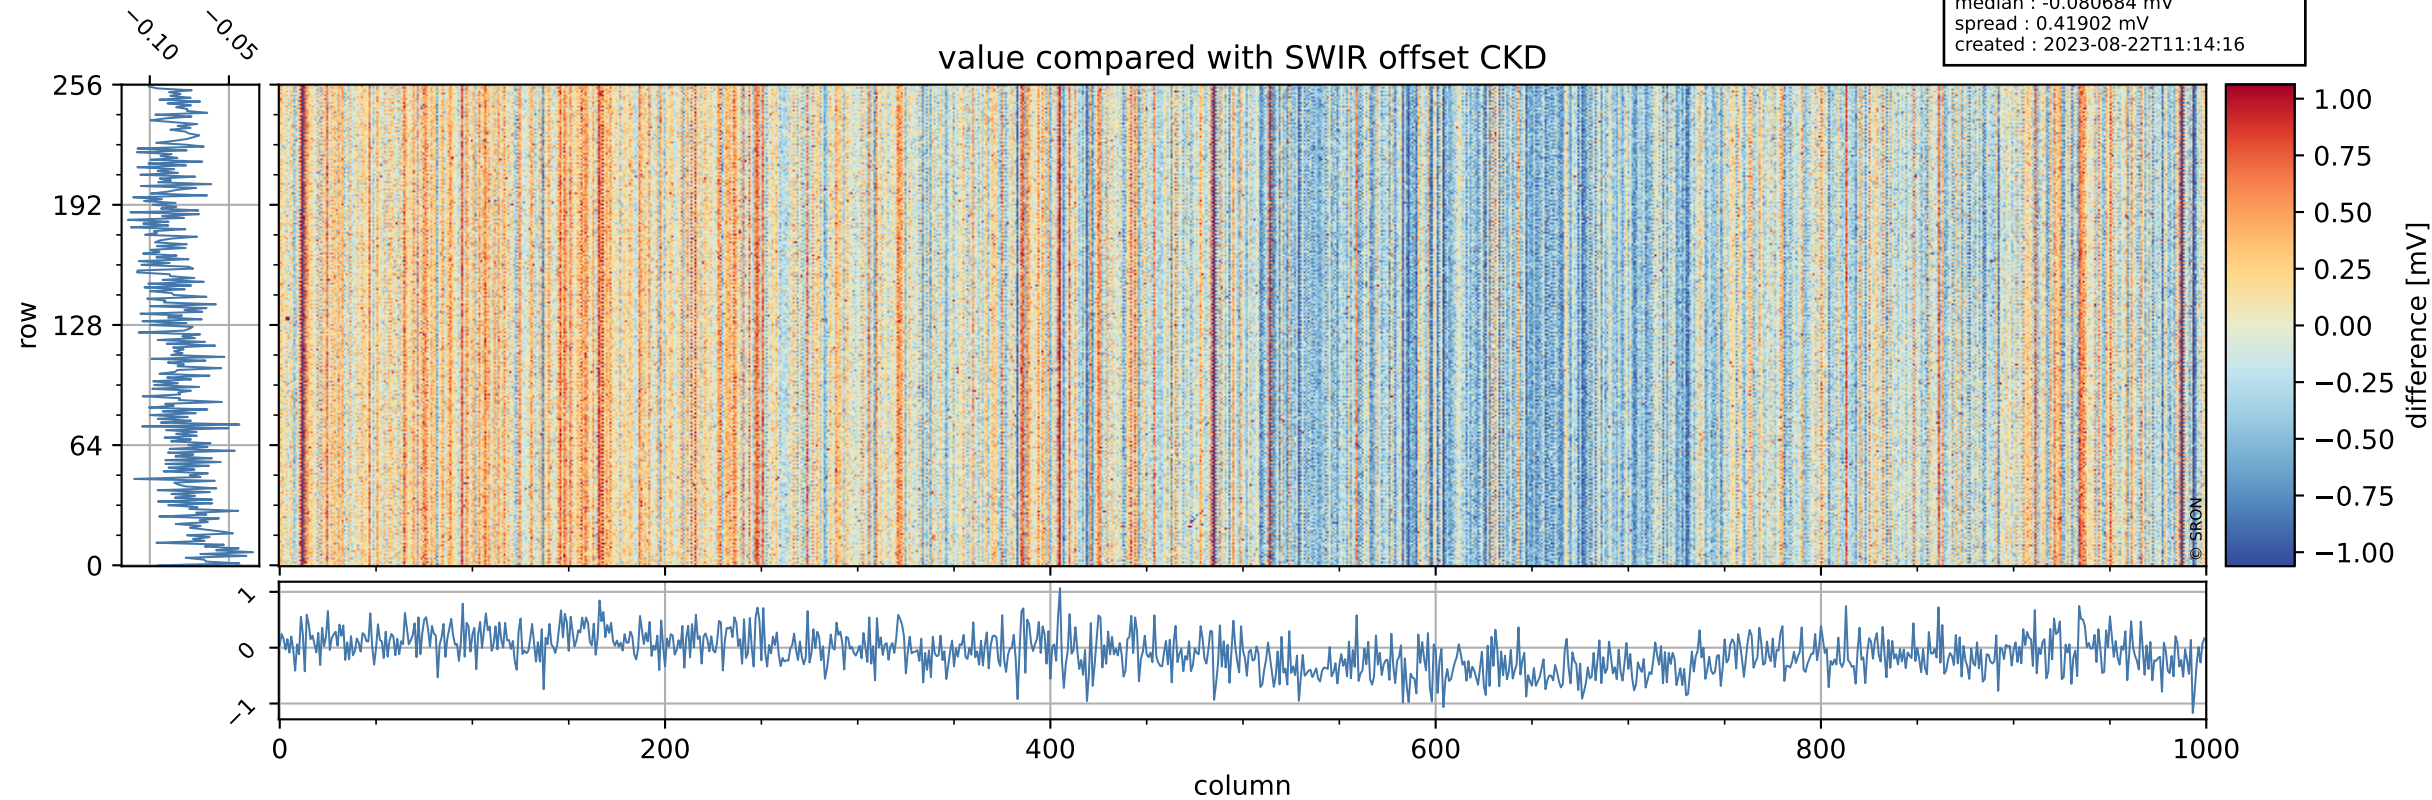

Tropomi SWIR offset (beta nominal)

orbits : 18 in [22807, 22852]
coverage : 2022-03-09 / 2022-03-12
median : 0.52593 V
spread : 0.03592 V
created : 2023-08-22T11:14:15

value detector map

Tropomi SWIR offset (beta nominal)

orbits : 18 in [22807, 22852]
coverage : 2022-03-09 / 2022-03-12
median : 28.89 μV
spread : 14.683 μV
created : 2023-08-22T11:14:15

Tropomi SWIR offset (beta nominal)

orbits : 18 in [22807, 22852]
coverage : 2022-03-09 / 2022-03-12
median : -0.080684 mV
spread : 0.41902 mV
created : 2023-08-22T11:14:16

value compared with SWIR offset CKD

Tropomi SWIR offset (beta nominal) ground-tracks of Sentinel-5P

orbits : 18 in [22807, 22852]
coverage : 2022-03-09 / 2022-03-12
created : 2023-08-22T11:14:16

Tropomi SWIR offset (beta nominal)

orbits : [1867, 22852]
coverage : 2018-02-20 / 2022-03-12
created : 2023-08-22T11:14:16

trend of detector median & temperatures