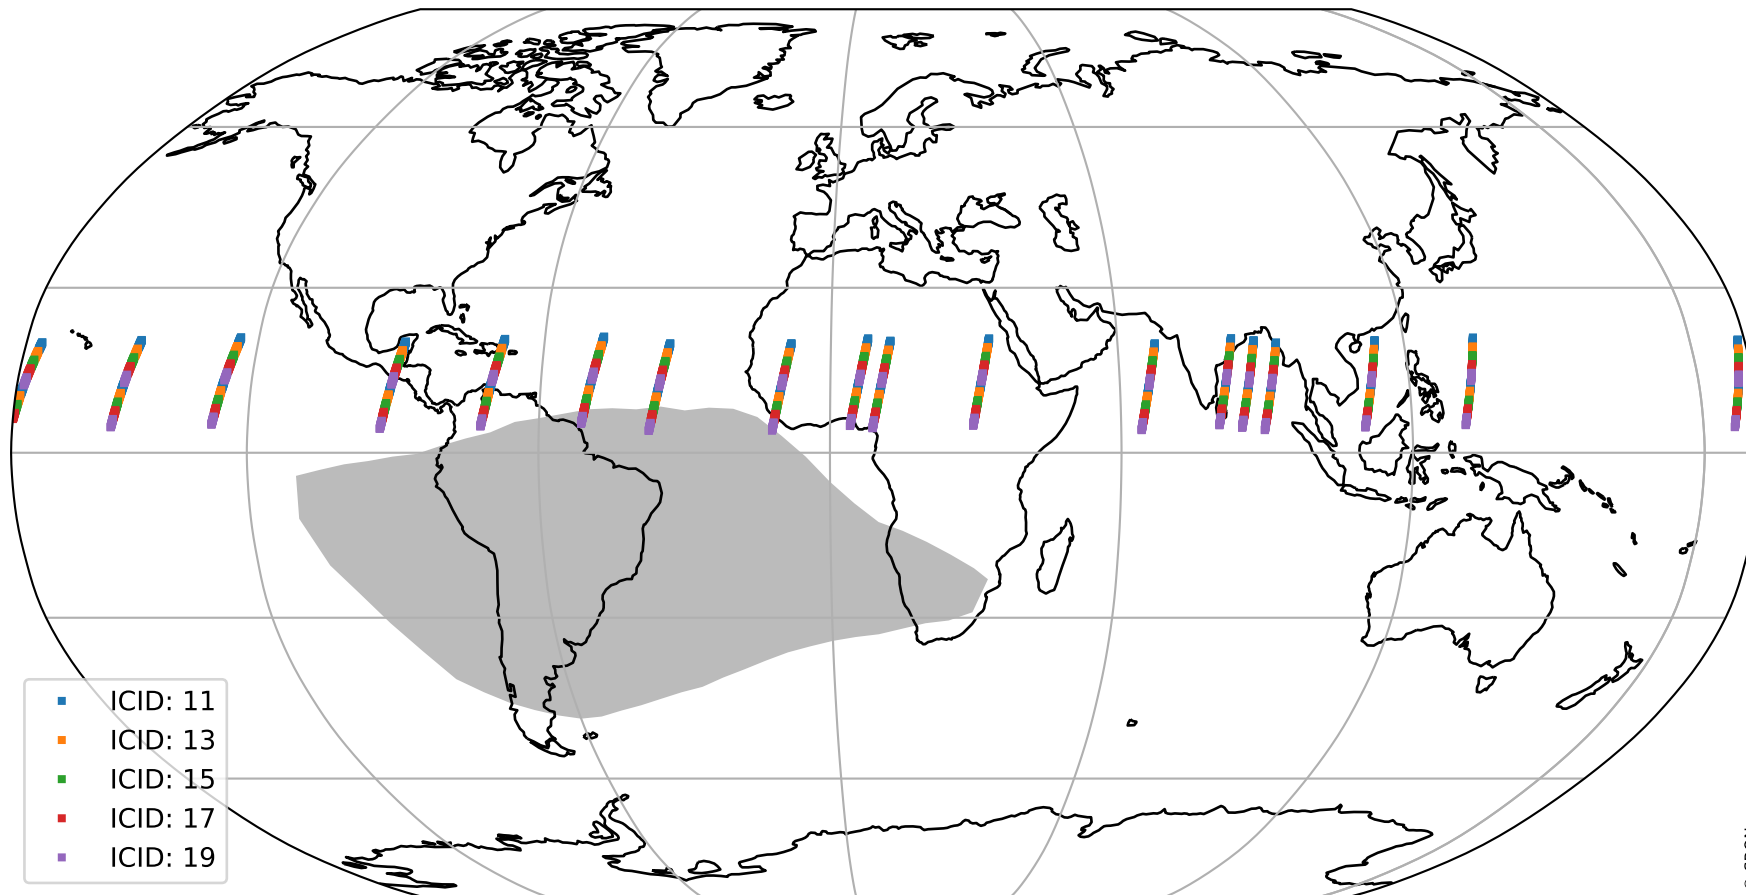

Tropomi SWIR offset (beta nominal)

orbits : 18 in [22807, 22852]
coverage : 2022-03-09 / 2022-03-12
median : 0.52593 V
spread : 0.03592 V
created : 2023-08-22T11:14:15

value detector map

Tropomi SWIR offset (beta nominal)

orbits : 18 in [22807, 22852]
coverage : 2022-03-09 / 2022-03-12
median : 28.89 μV
spread : 14.683 μV
created : 2023-08-22T11:14:15

Tropomi SWIR offset (beta nominal)

orbits : 18 in [22807, 22852]
coverage : 2022-03-09 / 2022-03-12
median : -0.080684 mV
spread : 0.41902 mV
created : 2023-08-22T11:14:16

value compared with SWIR offset CKD

Tropomi SWIR offset (beta nominal) ground-tracks of Sentinel-5P

orbits : 18 in [22807, 22852]
coverage : 2022-03-09 / 2022-03-12
created : 2023-08-22T11:14:16

Tropomi SWIR offset (beta nominal)

orbits : [1867, 22852]
coverage : 2018-02-20 / 2022-03-12
created : 2023-08-22T11:14:16

trend of detector median & temperatures