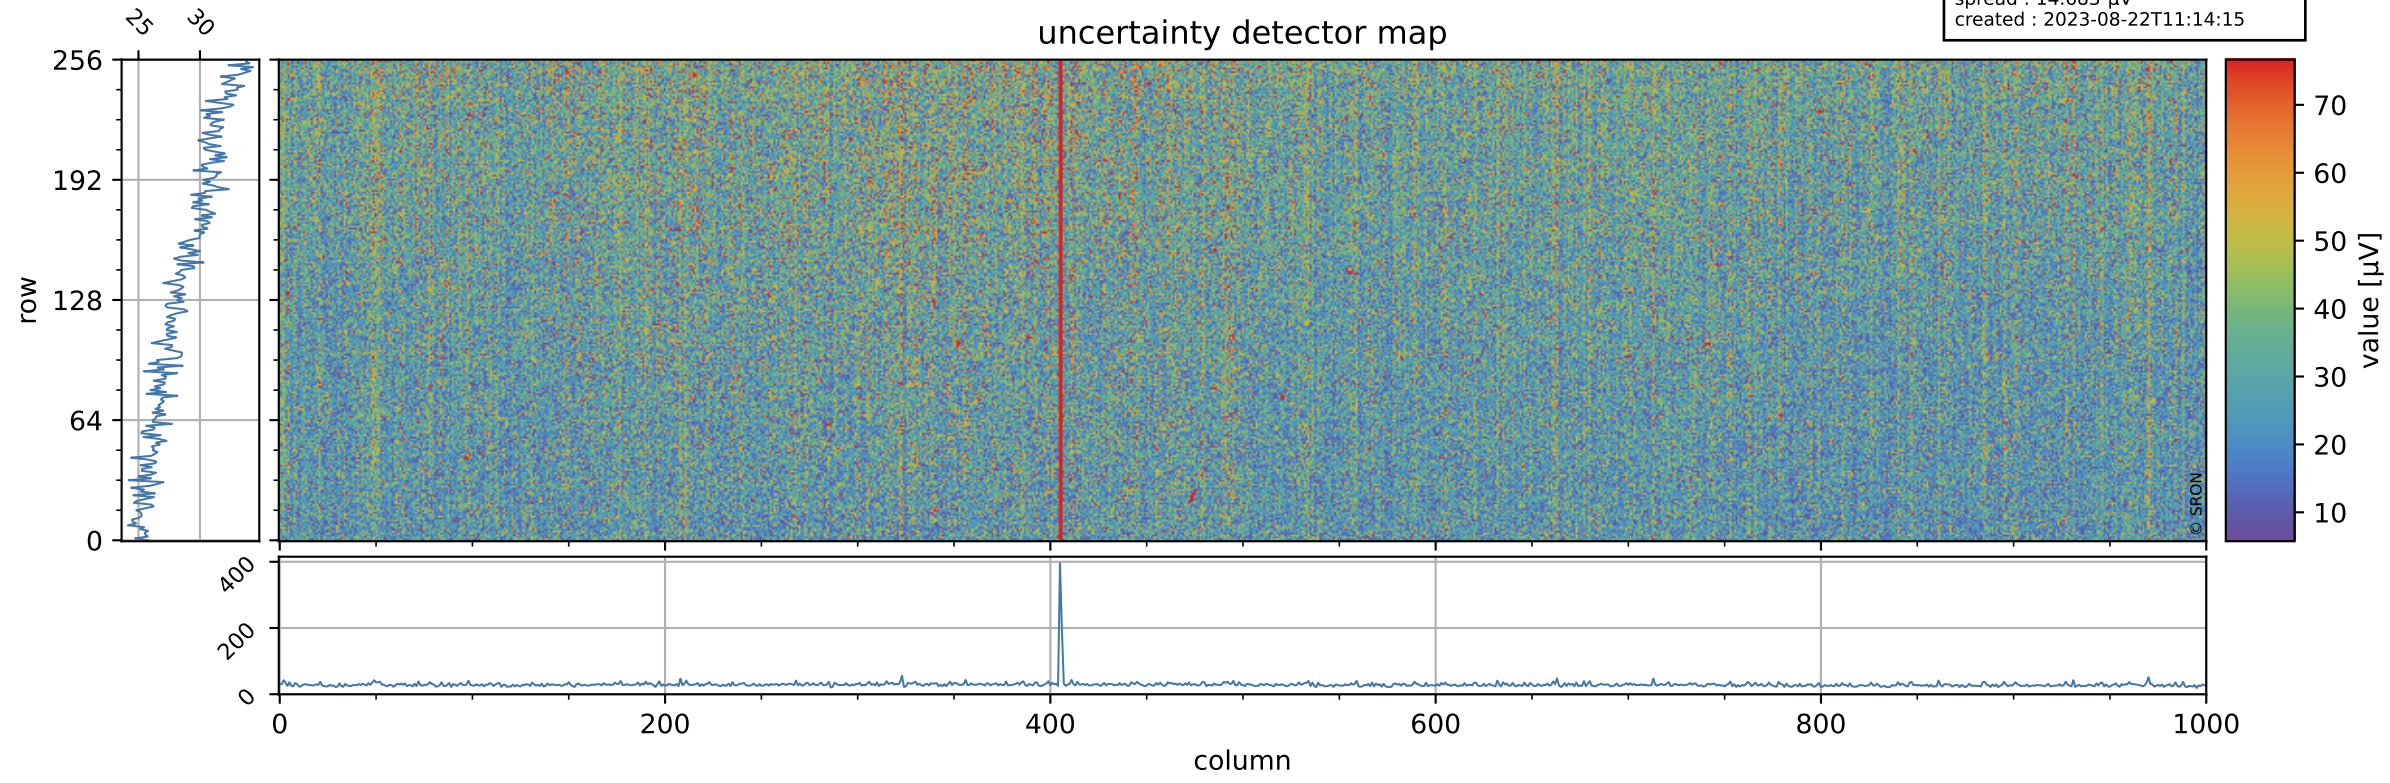

Tropomi SWIR offset (beta nominal)

orbits : 18 in [22807, 22852]
coverage : 2022-03-09 / 2022-03-12
median : 0.52593 V
spread : 0.03592 V
created : 2023-08-22T11:14:15

value detector map

Tropomi SWIR offset (beta nominal)

orbits : 18 in [22807, 22852]
coverage : 2022-03-09 / 2022-03-12
median : 28.89 μV
spread : 14.683 μV
created : 2023-08-22T11:14:15

Tropomi SWIR offset (beta nominal)

orbits : 18 in [22807, 22852]
coverage : 2022-03-09 / 2022-03-12
median : -0.080684 mV
spread : 0.41902 mV
created : 2023-08-22T11:14:16

value compared with SWIR offset CKD

Tropomi SWIR offset (beta nominal) ground-tracks of Sentinel-5P

orbits : 18 in [22807, 22852]
coverage : 2022-03-09 / 2022-03-12
created : 2023-08-22T11:14:16

Tropomi SWIR offset (beta nominal)

orbits : [1867, 22852]
coverage : 2018-02-20 / 2022-03-12
created : 2023-08-22T11:14:16

trend of detector median & temperatures