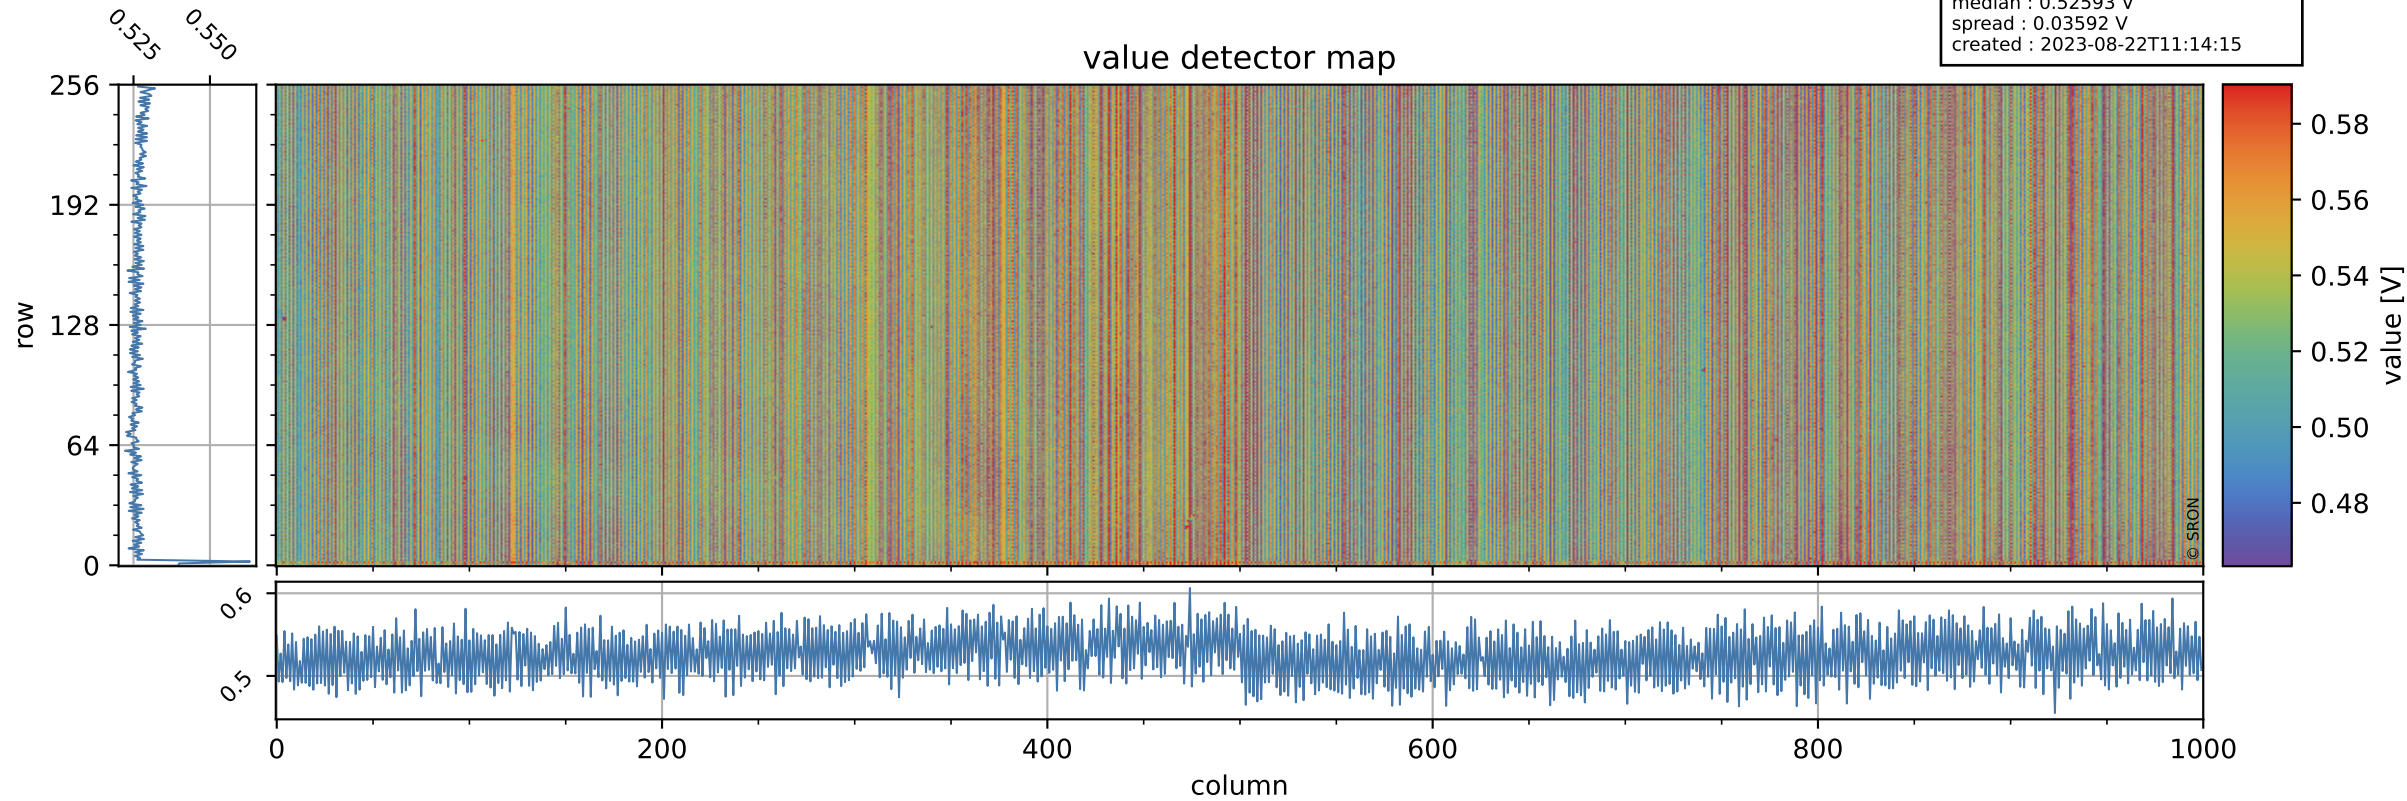

Tropomi SWIR offset (beta nominal)

orbits : 18 in [22807, 22852]
coverage : 2022-03-09 / 2022-03-12
median : 0.52593 V
spread : 0.03592 V
created : 2023-08-22T11:14:15

value detector map

Tropomi SWIR offset (beta nominal)

orbits : 18 in [22807, 22852]
coverage : 2022-03-09 / 2022-03-12
median : 28.89 μV
spread : 14.683 μV
created : 2023-08-22T11:14:15

Tropomi SWIR offset (beta nominal)

orbits : 18 in [22807, 22852]
coverage : 2022-03-09 / 2022-03-12
median : -0.080684 mV
spread : 0.41902 mV
created : 2023-08-22T11:14:16

value compared with SWIR offset CKD

Tropomi SWIR offset (beta nominal) ground-tracks of Sentinel-5P

orbits : 18 in [22807, 22852]
coverage : 2022-03-09 / 2022-03-12
created : 2023-08-22T11:14:16

Tropomi SWIR offset (beta nominal)

orbits : [1867, 22852]
coverage : 2018-02-20 / 2022-03-12
created : 2023-08-22T11:14:16

trend of detector median & temperatures