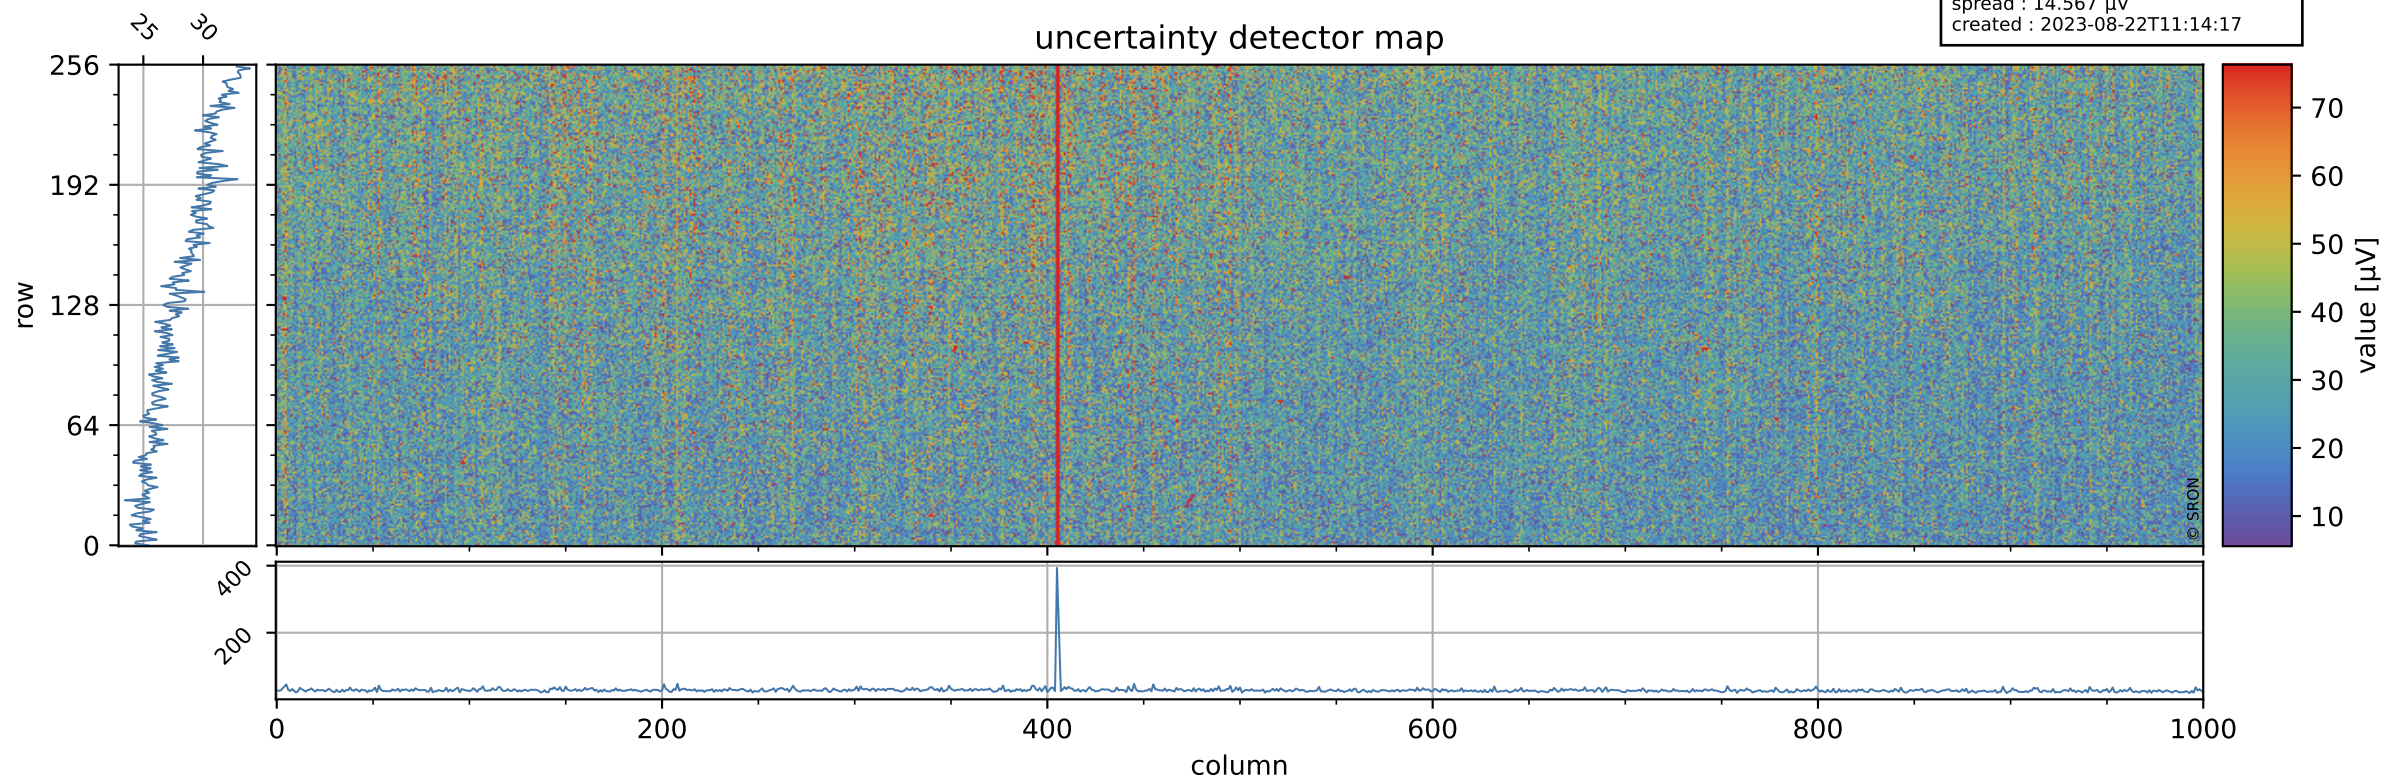

Tropomi SWIR offset (beta nominal)

orbits : 20 in [22852, 22897]
coverage : 2022-03-12 / 2022-03-15
median : 0.52595 V
spread : 0.03592 V
created : 2023-08-22T11:14:17

value detector map

Tropomi SWIR offset (beta nominal)

orbits : 20 in [22852, 22897]
coverage : 2022-03-12 / 2022-03-15
median : 28.372 μV
spread : 14.567 μV
created : 2023-08-22T11:14:17

Tropomi SWIR offset (beta nominal)

orbits : 20 in [22852, 22897]
coverage : 2022-03-12 / 2022-03-15
median : -0.060454 mV
spread : 0.41874 mV
created : 2023-08-22T11:14:18

value compared with SWIR offset CKD

Tropomi SWIR offset (beta nominal) ground-tracks of Sentinel-5P

orbits : 20 in [22852, 22897]
coverage : 2022-03-12 / 2022-03-15
created : 2023-08-22T11:14:18

Tropomi SWIR offset (beta nominal)

orbits : [1867, 22897]
coverage : 2018-02-20 / 2022-03-15
created : 2023-08-22T11:14:18

trend of detector median & temperatures