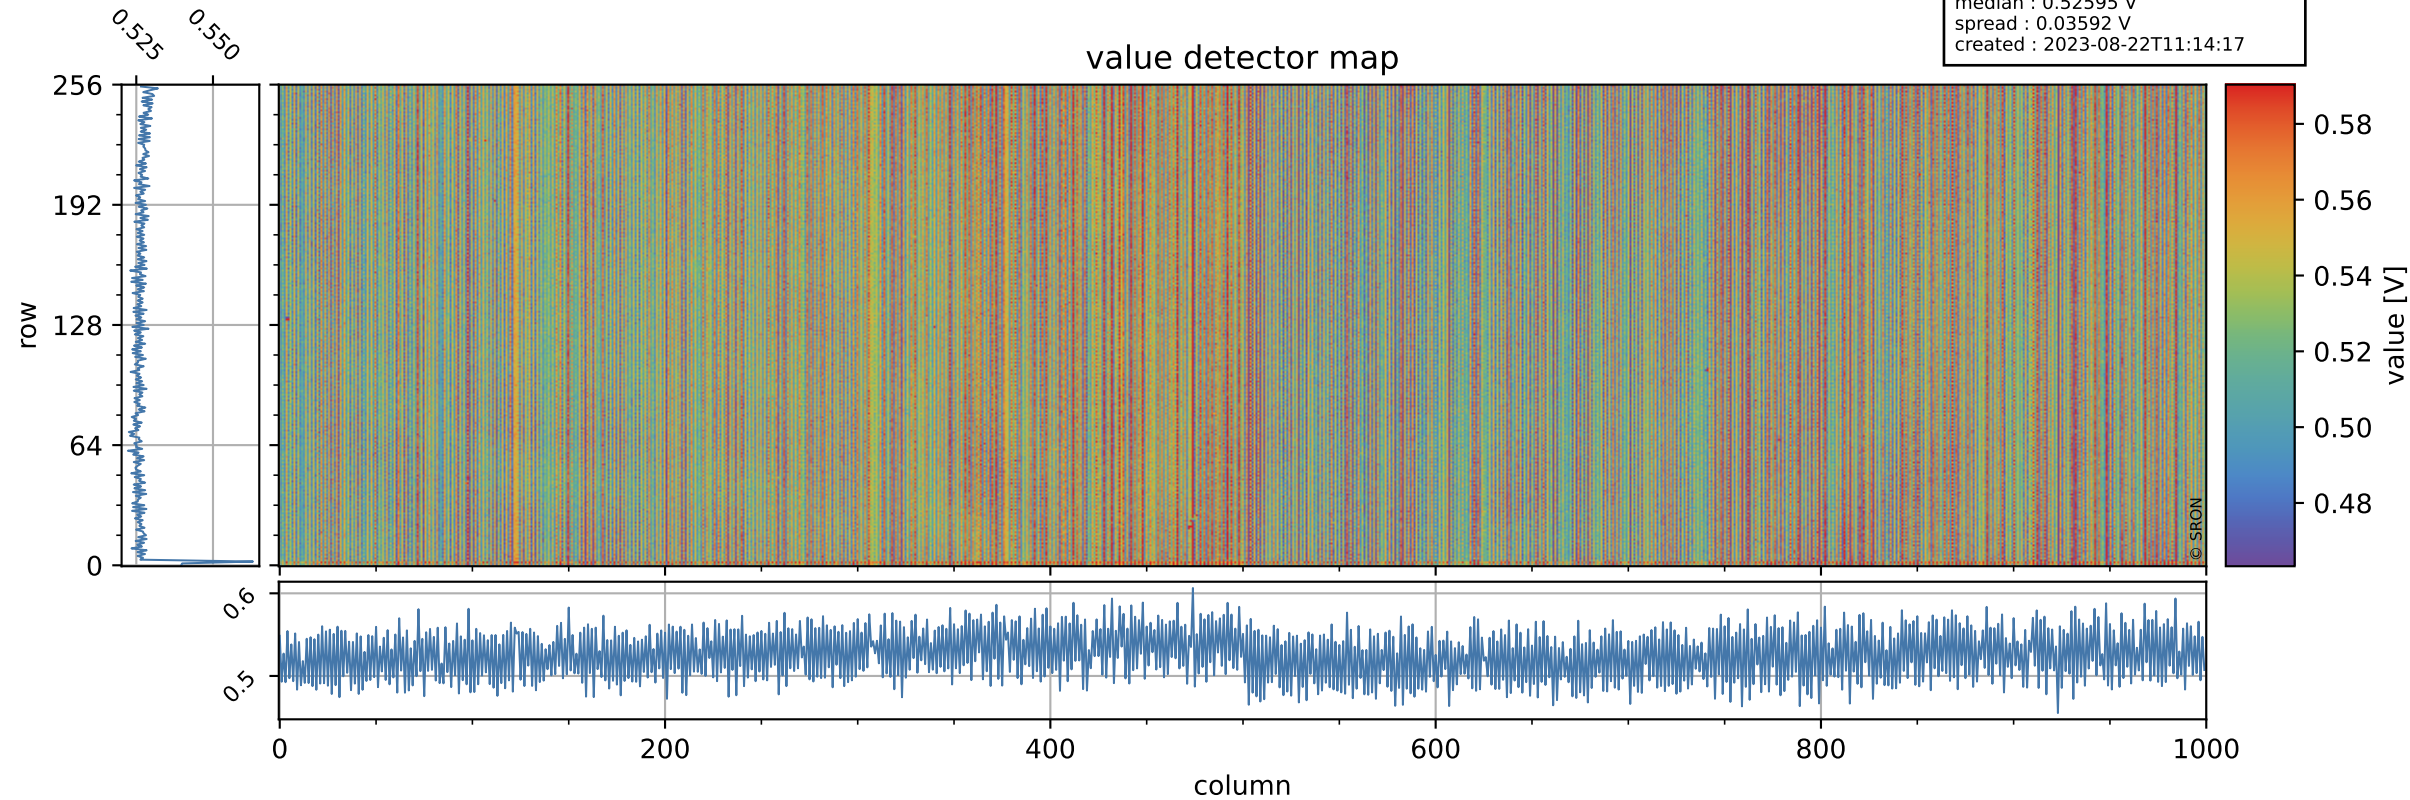

Tropomi SWIR offset (beta nominal)

orbits : 20 in [22852, 22897]
coverage : 2022-03-12 / 2022-03-15
median : 0.52595 V
spread : 0.03592 V
created : 2023-08-22T11:14:17

value detector map

Tropomi SWIR offset (beta nominal)

orbits : 20 in [22852, 22897]
coverage : 2022-03-12 / 2022-03-15
median : 28.372 μV
spread : 14.567 μV
created : 2023-08-22T11:14:17

Tropomi SWIR offset (beta nominal)

orbits : 20 in [22852, 22897]
coverage : 2022-03-12 / 2022-03-15
median : -0.060454 mV
spread : 0.41874 mV
created : 2023-08-22T11:14:18

value compared with SWIR offset CKD

Tropomi SWIR offset (beta nominal) ground-tracks of Sentinel-5P

orbits : 20 in [22852, 22897]
coverage : 2022-03-12 / 2022-03-15
created : 2023-08-22T11:14:18

Tropomi SWIR offset (beta nominal)

orbits : [1867, 22897]
coverage : 2018-02-20 / 2022-03-15
created : 2023-08-22T11:14:18

trend of detector median & temperatures