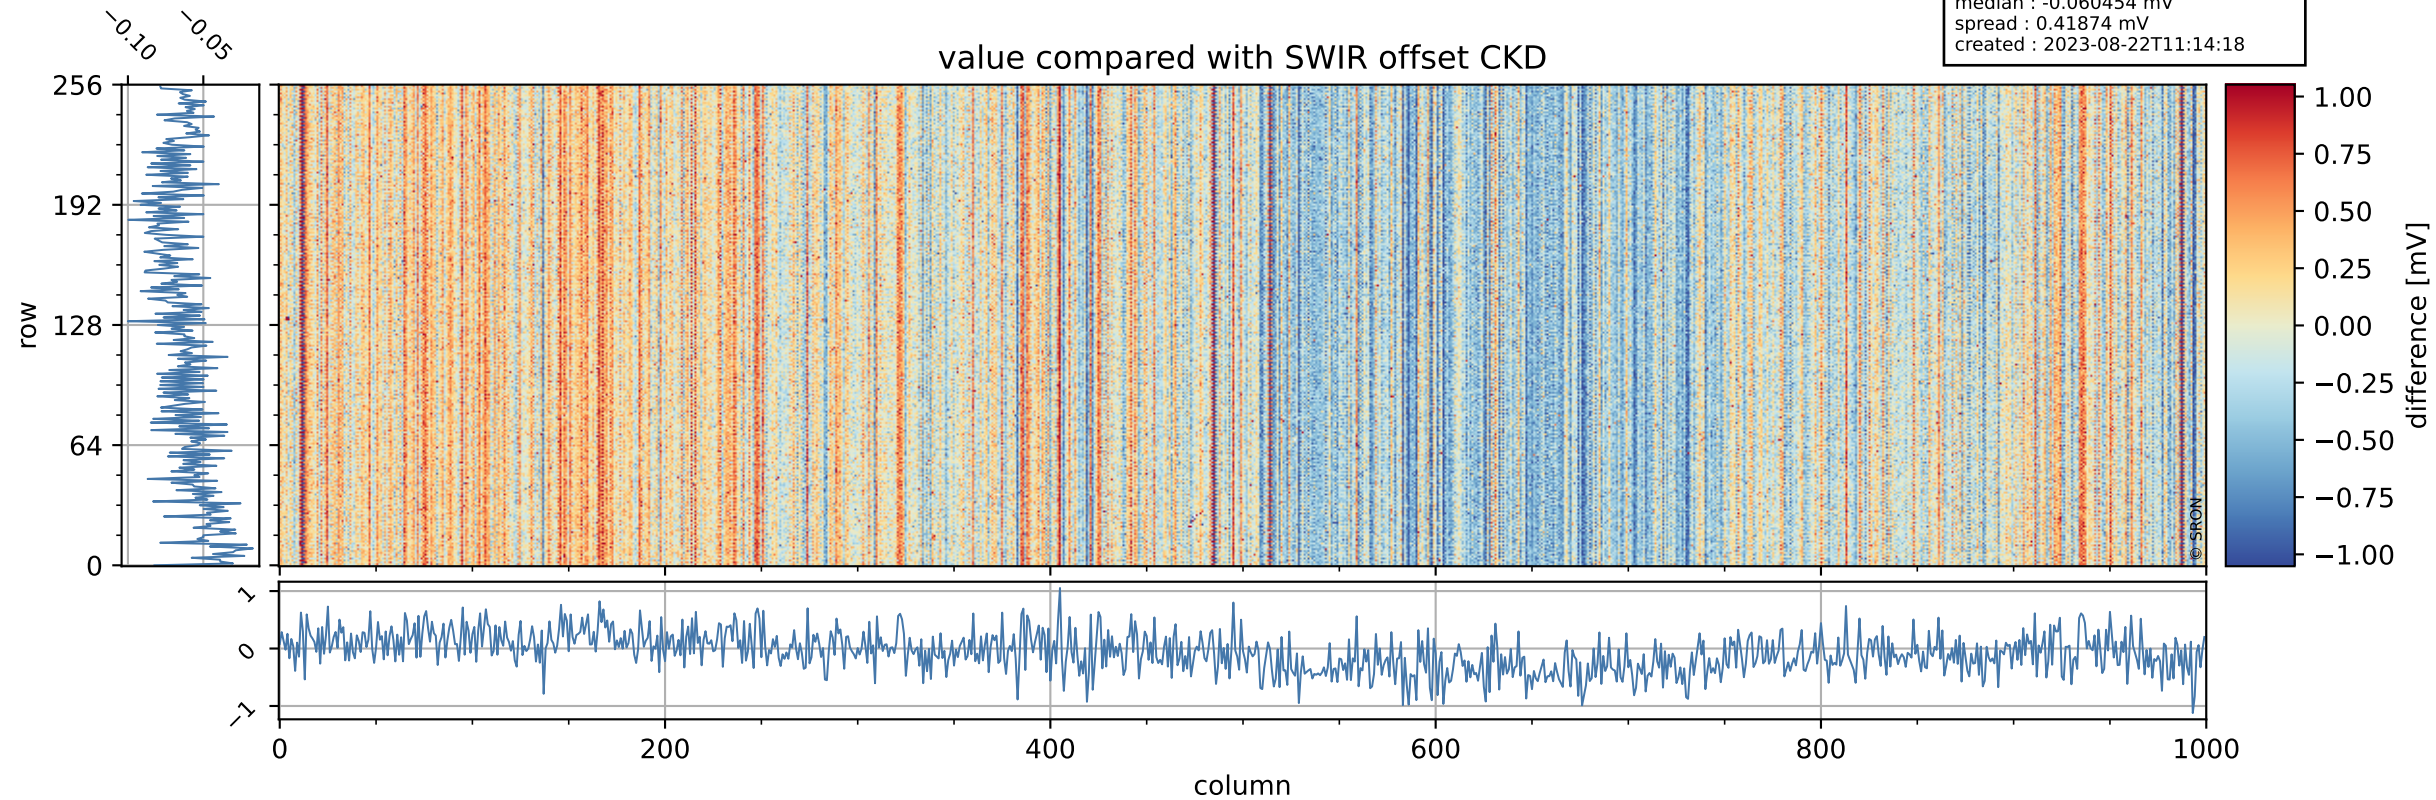

Tropomi SWIR offset (beta nominal)

orbits : 20 in [22852, 22897]
coverage : 2022-03-12 / 2022-03-15
median : 0.52595 V
spread : 0.03592 V
created : 2023-08-22T11:14:17

value detector map

Tropomi SWIR offset (beta nominal)

orbits : 20 in [22852, 22897]
coverage : 2022-03-12 / 2022-03-15
median : 28.372 μV
spread : 14.567 μV
created : 2023-08-22T11:14:17

Tropomi SWIR offset (beta nominal)

orbits : 20 in [22852, 22897]
coverage : 2022-03-12 / 2022-03-15
median : -0.060454 mV
spread : 0.41874 mV
created : 2023-08-22T11:14:18

value compared with SWIR offset CKD

Tropomi SWIR offset (beta nominal) ground-tracks of Sentinel-5P

orbits : 20 in [22852, 22897]
coverage : 2022-03-12 / 2022-03-15
created : 2023-08-22T11:14:18

Tropomi SWIR offset (beta nominal)

orbits : [1867, 22897]
coverage : 2018-02-20 / 2022-03-15
created : 2023-08-22T11:14:18

trend of detector median & temperatures