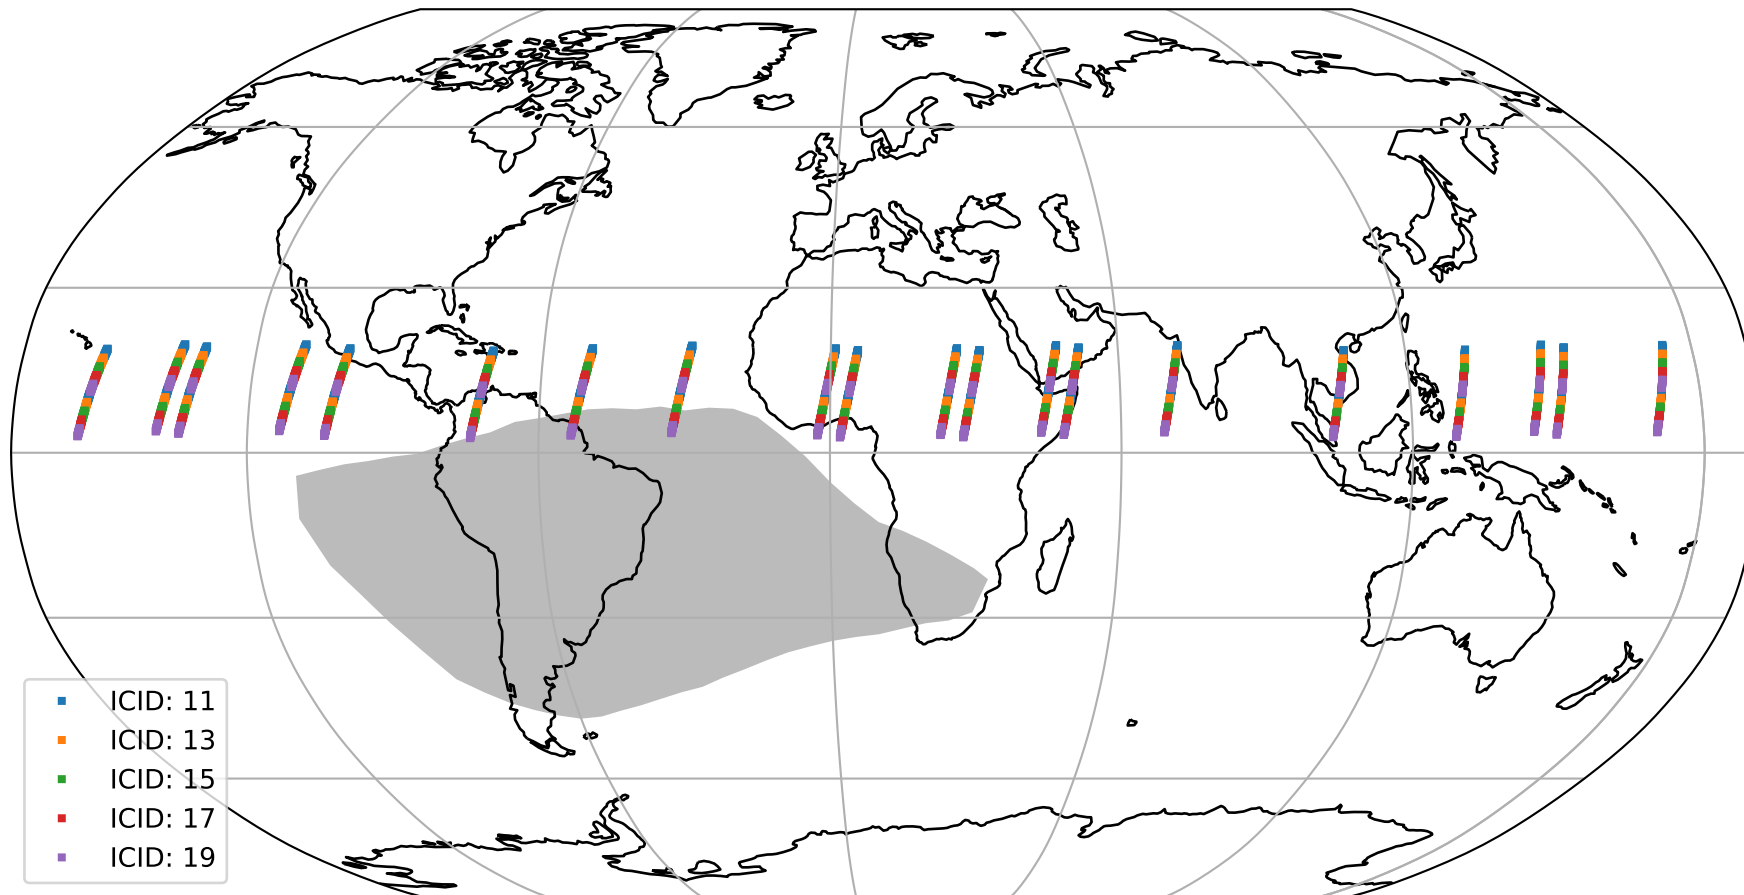

Tropomi SWIR offset (beta nominal)

orbits : 20 in [22852, 22897]
coverage : 2022-03-12 / 2022-03-15
median : 0.52595 V
spread : 0.03592 V
created : 2023-08-22T11:14:17

value detector map

Tropomi SWIR offset (beta nominal)

orbits : 20 in [22852, 22897]
coverage : 2022-03-12 / 2022-03-15
median : 28.372 μV
spread : 14.567 μV
created : 2023-08-22T11:14:17

Tropomi SWIR offset (beta nominal)

orbits : 20 in [22852, 22897]
coverage : 2022-03-12 / 2022-03-15
median : -0.060454 mV
spread : 0.41874 mV
created : 2023-08-22T11:14:18

value compared with SWIR offset CKD

Tropomi SWIR offset (beta nominal) ground-tracks of Sentinel-5P

orbits : 20 in [22852, 22897]
coverage : 2022-03-12 / 2022-03-15
created : 2023-08-22T11:14:18

Tropomi SWIR offset (beta nominal)

orbits : [1867, 22897]
coverage : 2018-02-20 / 2022-03-15
created : 2023-08-22T11:14:18

trend of detector median & temperatures