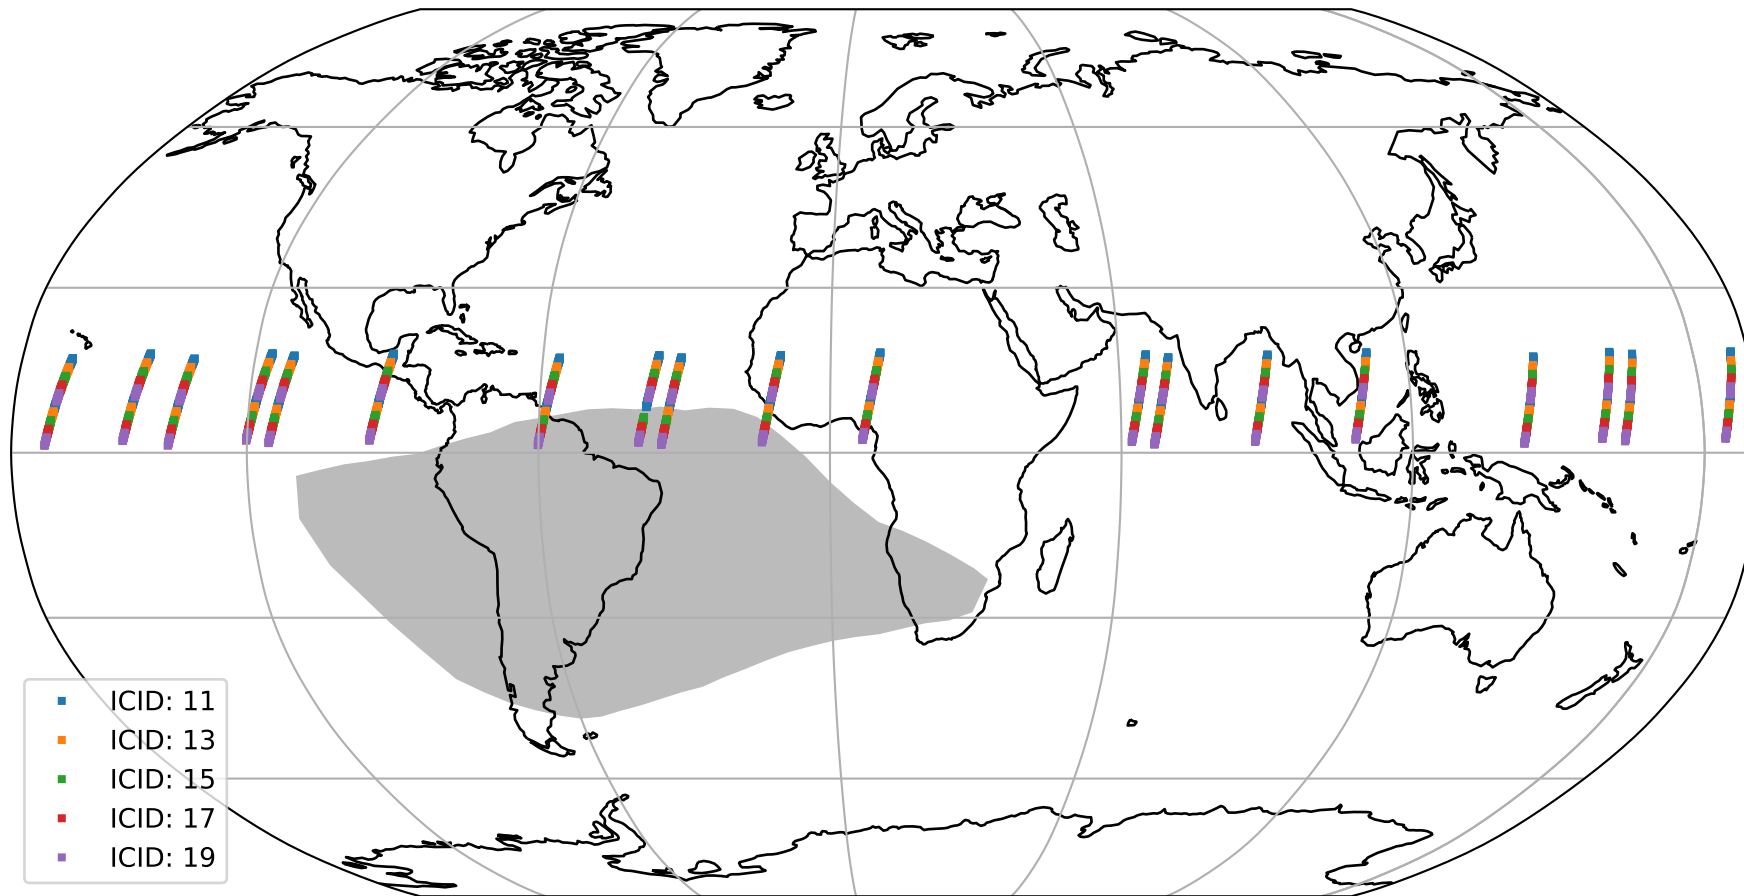

Tropomi SWIR offset (beta nominal)

orbits : 19 in [22897, 22942]
coverage : 2022-03-15 / 2022-03-18
median : 0.52596 V
spread : 0.035915 V
created : 2023-08-22T11:14:19

value detector map

Tropomi SWIR offset (beta nominal)

orbits : 19 in [22897, 22942]
coverage : 2022-03-15 / 2022-03-18
median : 29.5 μV
spread : 14.813 μV
created : 2023-08-22T11:14:20

Tropomi SWIR offset (beta nominal)

orbits : 19 in [22897, 22942]
coverage : 2022-03-15 / 2022-03-18
median : -0.049715 mV
spread : 0.42355 mV
created : 2023-08-22T11:14:20

value compared with SWIR offset CKD

Tropomi SWIR offset (beta nominal) ground-tracks of Sentinel-5P

orbits : 19 in [22897, 22942]
coverage : 2022-03-15 / 2022-03-18
created : 2023-08-22T11:14:20

Tropomi SWIR offset (beta nominal)

orbits : [1867, 22942]
coverage : 2018-02-20 / 2022-03-18
created : 2023-08-22T11:14:21

trend of detector median & temperatures