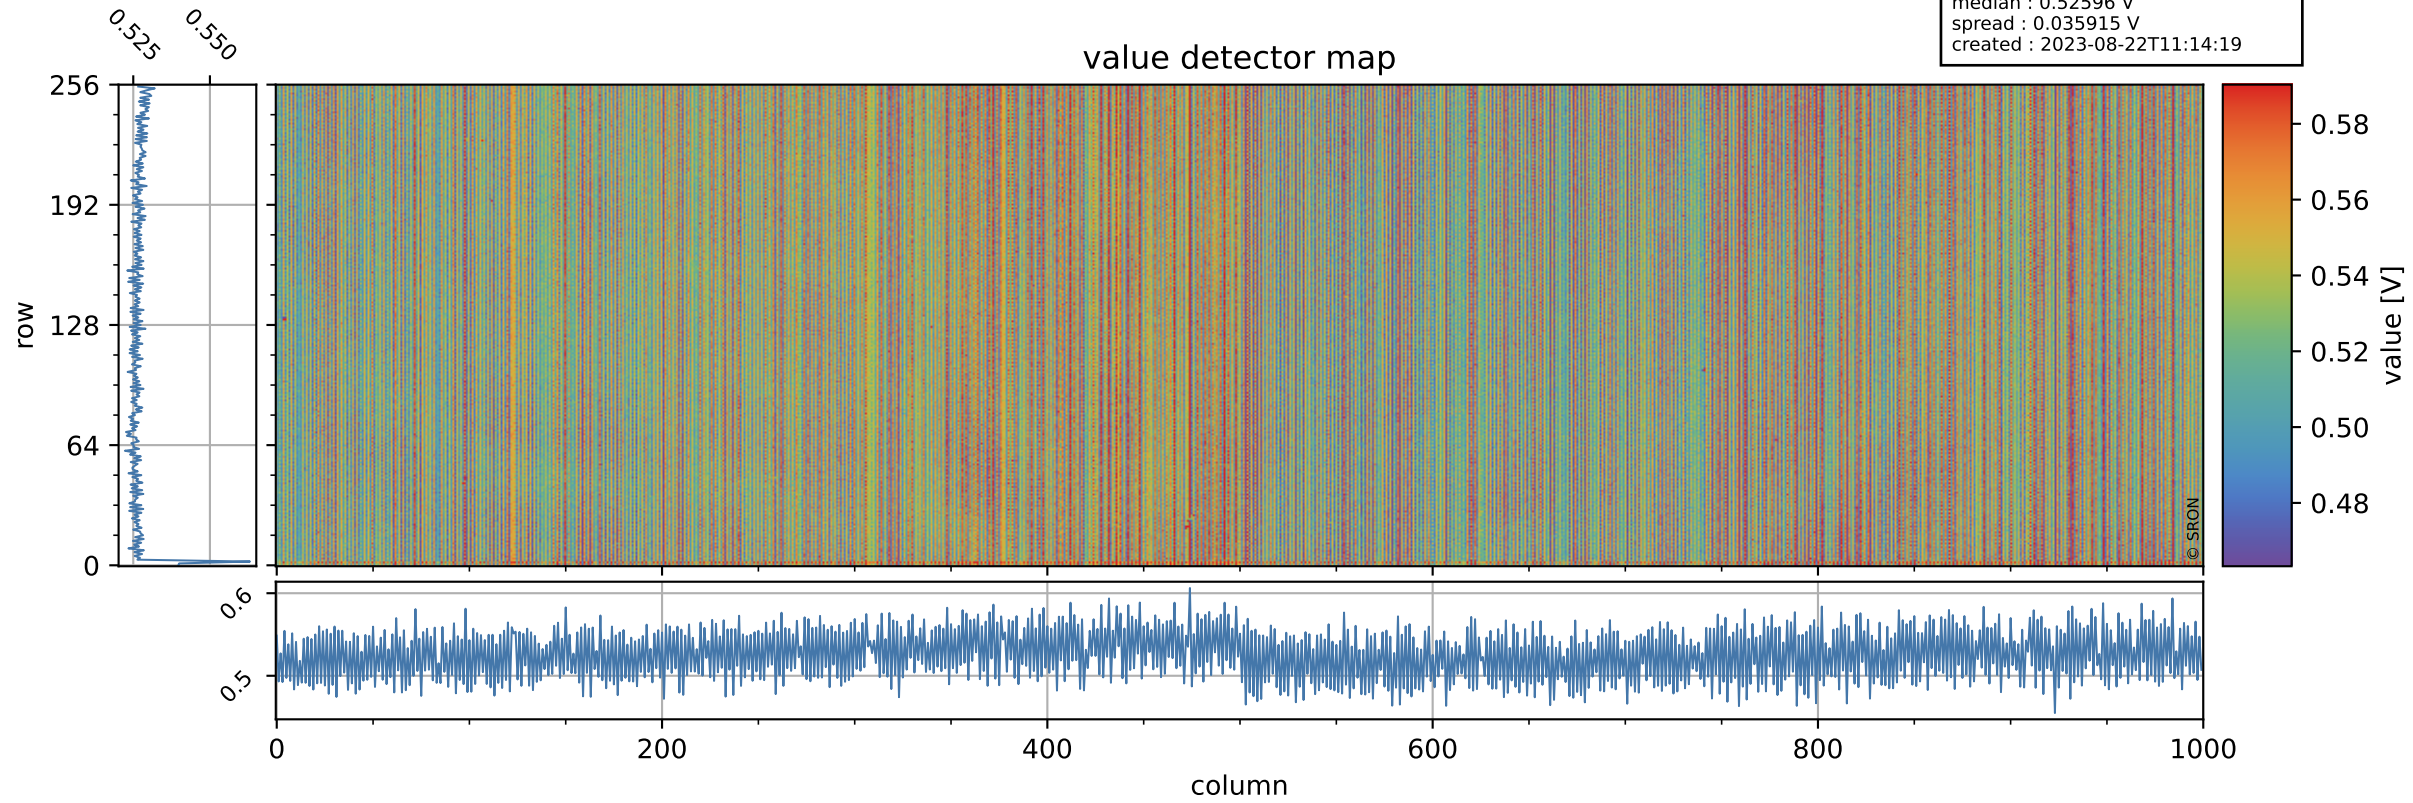

Tropomi SWIR offset (beta nominal)

orbits : 19 in [22897, 22942]
coverage : 2022-03-15 / 2022-03-18
median : 0.52596 V
spread : 0.035915 V
created : 2023-08-22T11:14:19

value detector map

Tropomi SWIR offset (beta nominal)

orbits : 19 in [22897, 22942]
coverage : 2022-03-15 / 2022-03-18
median : 29.5 μV
spread : 14.813 μV
created : 2023-08-22T11:14:20

Tropomi SWIR offset (beta nominal)

orbits : 19 in [22897, 22942]
coverage : 2022-03-15 / 2022-03-18
median : -0.049715 mV
spread : 0.42355 mV
created : 2023-08-22T11:14:20

value compared with SWIR offset CKD

Tropomi SWIR offset (beta nominal) ground-tracks of Sentinel-5P

orbits : 19 in [22897, 22942]
coverage : 2022-03-15 / 2022-03-18
created : 2023-08-22T11:14:20

Tropomi SWIR offset (beta nominal)

orbits : [1867, 22942]
coverage : 2018-02-20 / 2022-03-18
created : 2023-08-22T11:14:21

trend of detector median & temperatures