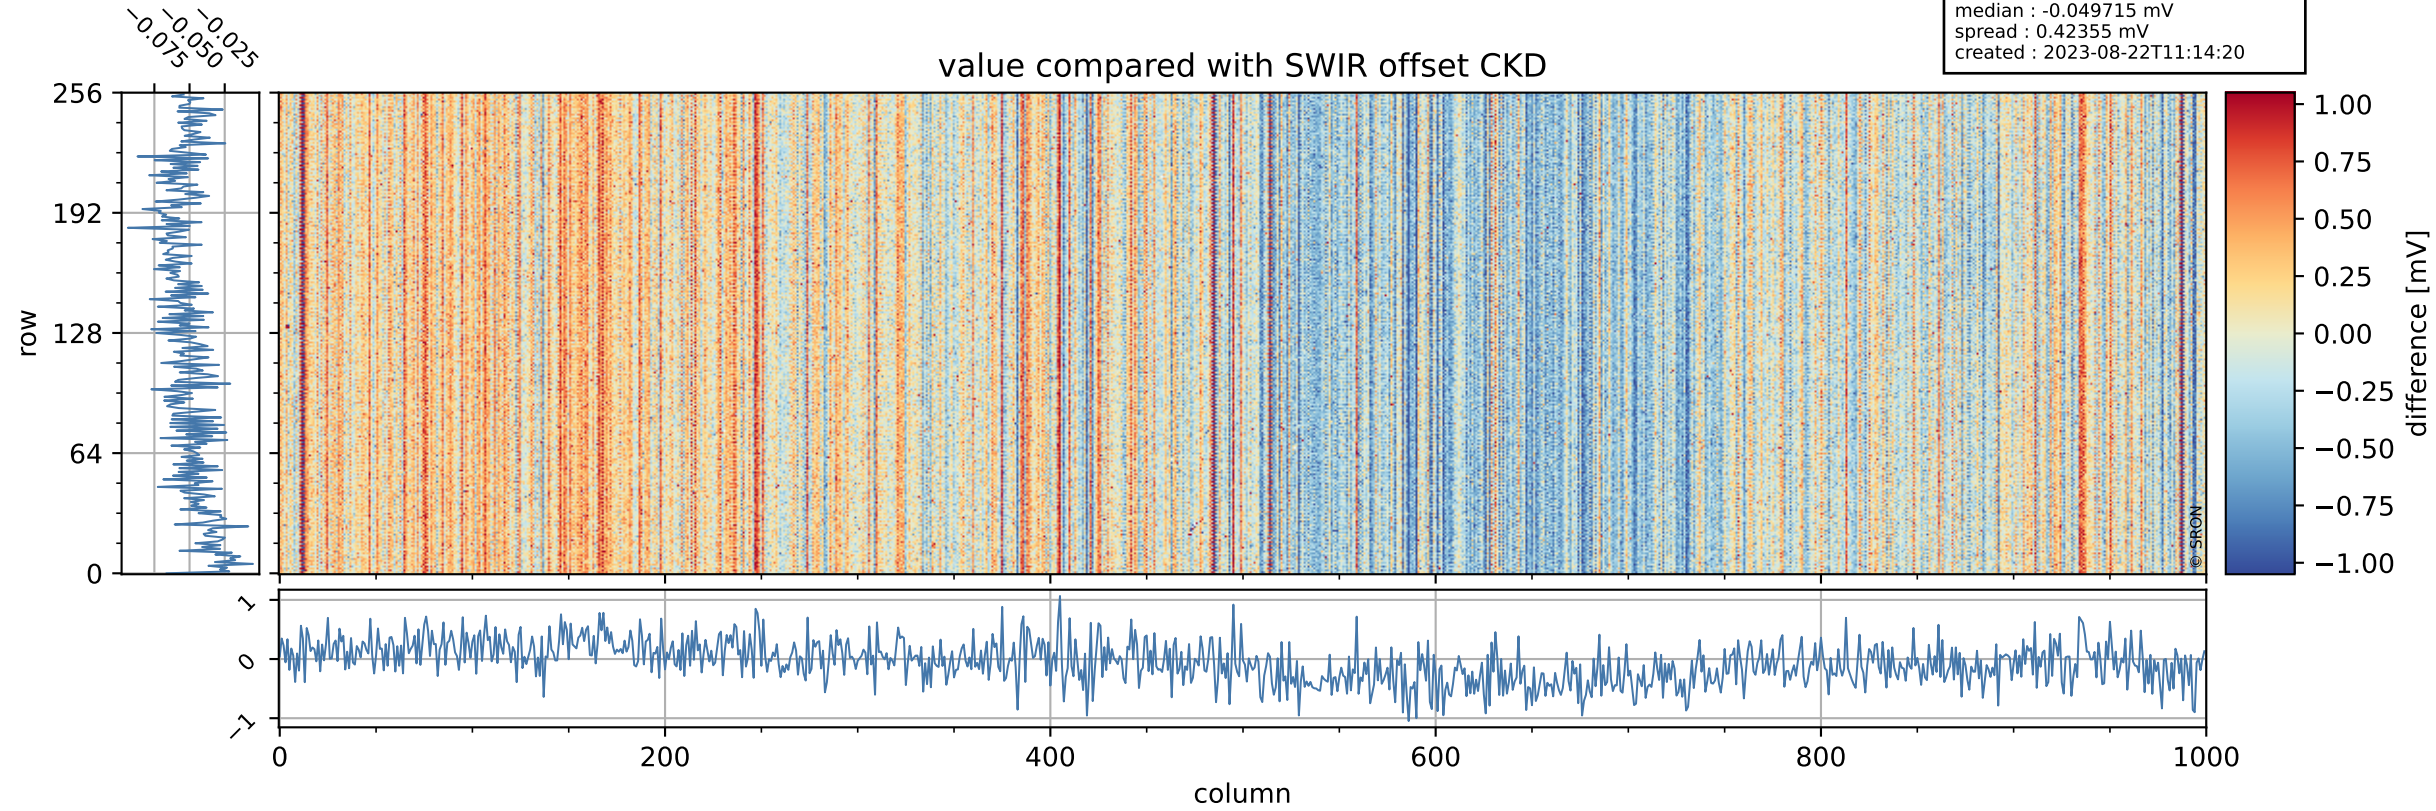

Tropomi SWIR offset (beta nominal)

orbits : 19 in [22897, 22942]
coverage : 2022-03-15 / 2022-03-18
median : 0.52596 V
spread : 0.035915 V
created : 2023-08-22T11:14:19

value detector map

Tropomi SWIR offset (beta nominal)

orbits : 19 in [22897, 22942]
coverage : 2022-03-15 / 2022-03-18
median : 29.5 μV
spread : 14.813 μV
created : 2023-08-22T11:14:20

Tropomi SWIR offset (beta nominal)

orbits : 19 in [22897, 22942]
coverage : 2022-03-15 / 2022-03-18
median : -0.049715 mV
spread : 0.42355 mV
created : 2023-08-22T11:14:20

value compared with SWIR offset CKD

Tropomi SWIR offset (beta nominal) ground-tracks of Sentinel-5P

orbits : 19 in [22897, 22942]
coverage : 2022-03-15 / 2022-03-18
created : 2023-08-22T11:14:20

Tropomi SWIR offset (beta nominal)

orbits : [1867, 22942]
coverage : 2018-02-20 / 2022-03-18
created : 2023-08-22T11:14:21

trend of detector median & temperatures