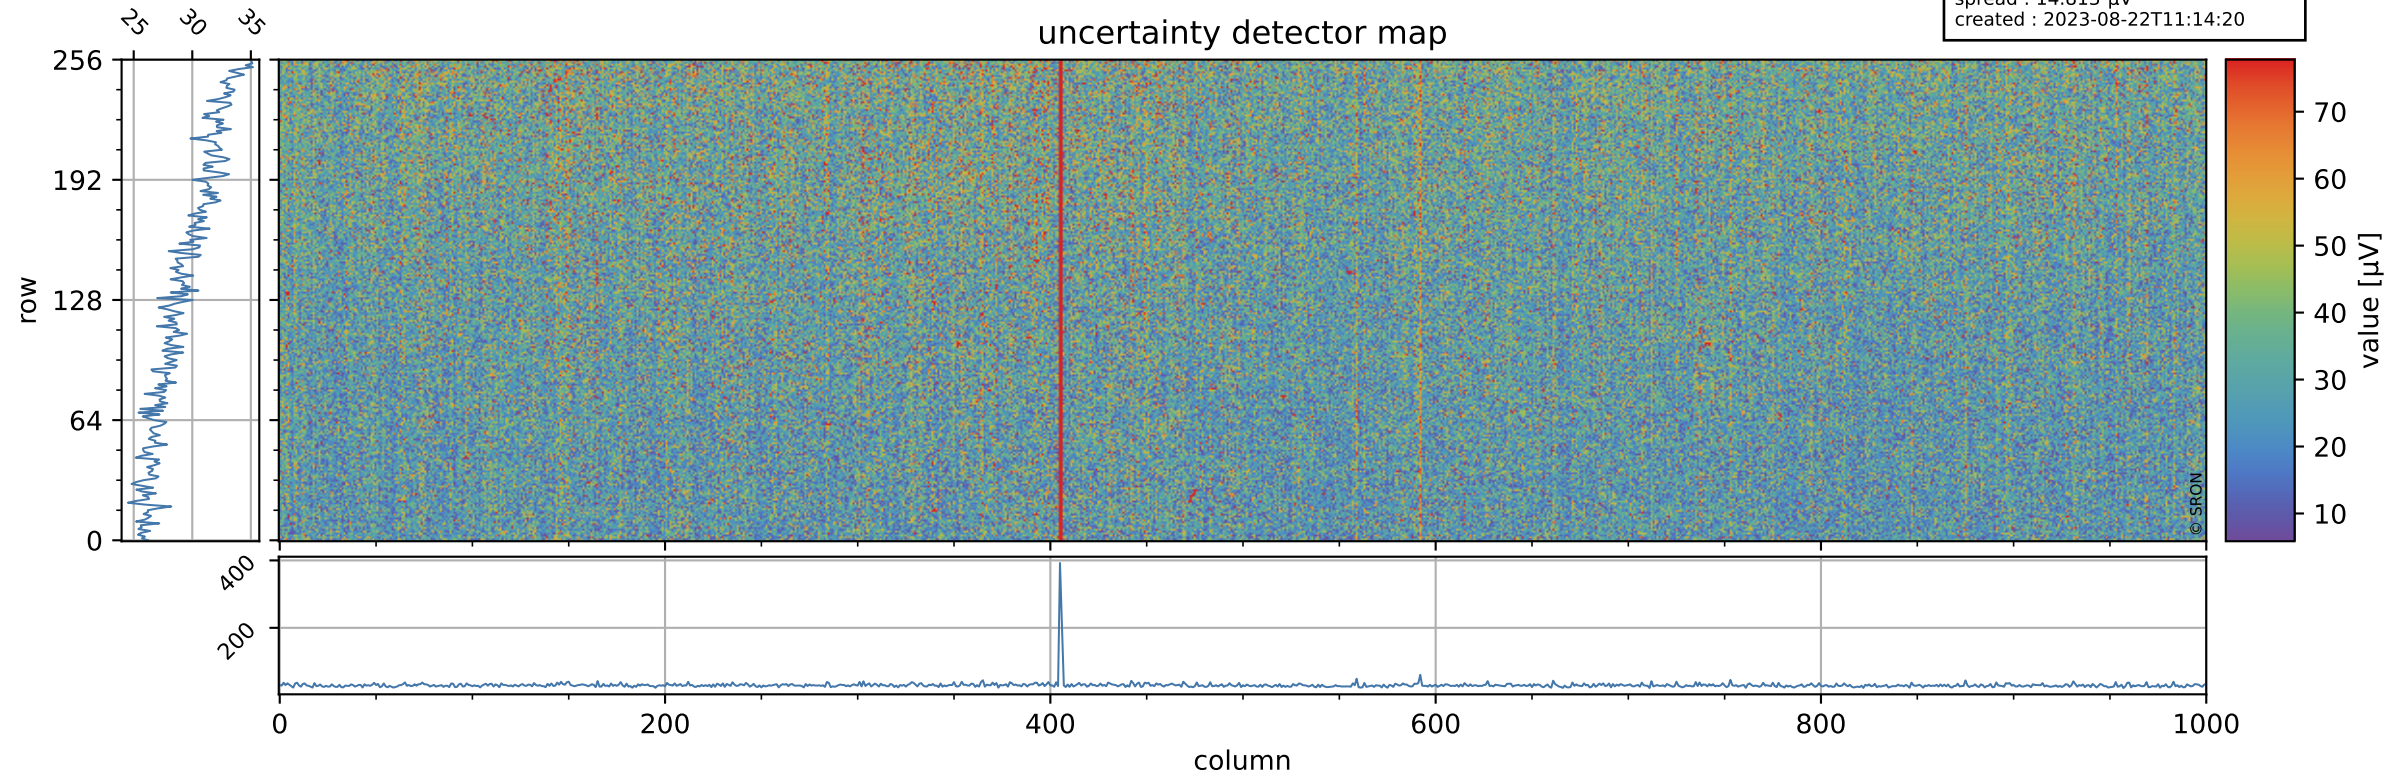

Tropomi SWIR offset (beta nominal)

orbits : 19 in [22897, 22942]
coverage : 2022-03-15 / 2022-03-18
median : 0.52596 V
spread : 0.035915 V
created : 2023-08-22T11:14:19

value detector map

Tropomi SWIR offset (beta nominal)

orbits : 19 in [22897, 22942]
coverage : 2022-03-15 / 2022-03-18
median : 29.5 μV
spread : 14.813 μV
created : 2023-08-22T11:14:20

Tropomi SWIR offset (beta nominal)

orbits : 19 in [22897, 22942]
coverage : 2022-03-15 / 2022-03-18
median : -0.049715 mV
spread : 0.42355 mV
created : 2023-08-22T11:14:20

value compared with SWIR offset CKD

Tropomi SWIR offset (beta nominal) ground-tracks of Sentinel-5P

orbits : 19 in [22897, 22942]
coverage : 2022-03-15 / 2022-03-18
created : 2023-08-22T11:14:20

Tropomi SWIR offset (beta nominal)

orbits : [1867, 22942]
coverage : 2018-02-20 / 2022-03-18
created : 2023-08-22T11:14:21

trend of detector median & temperatures