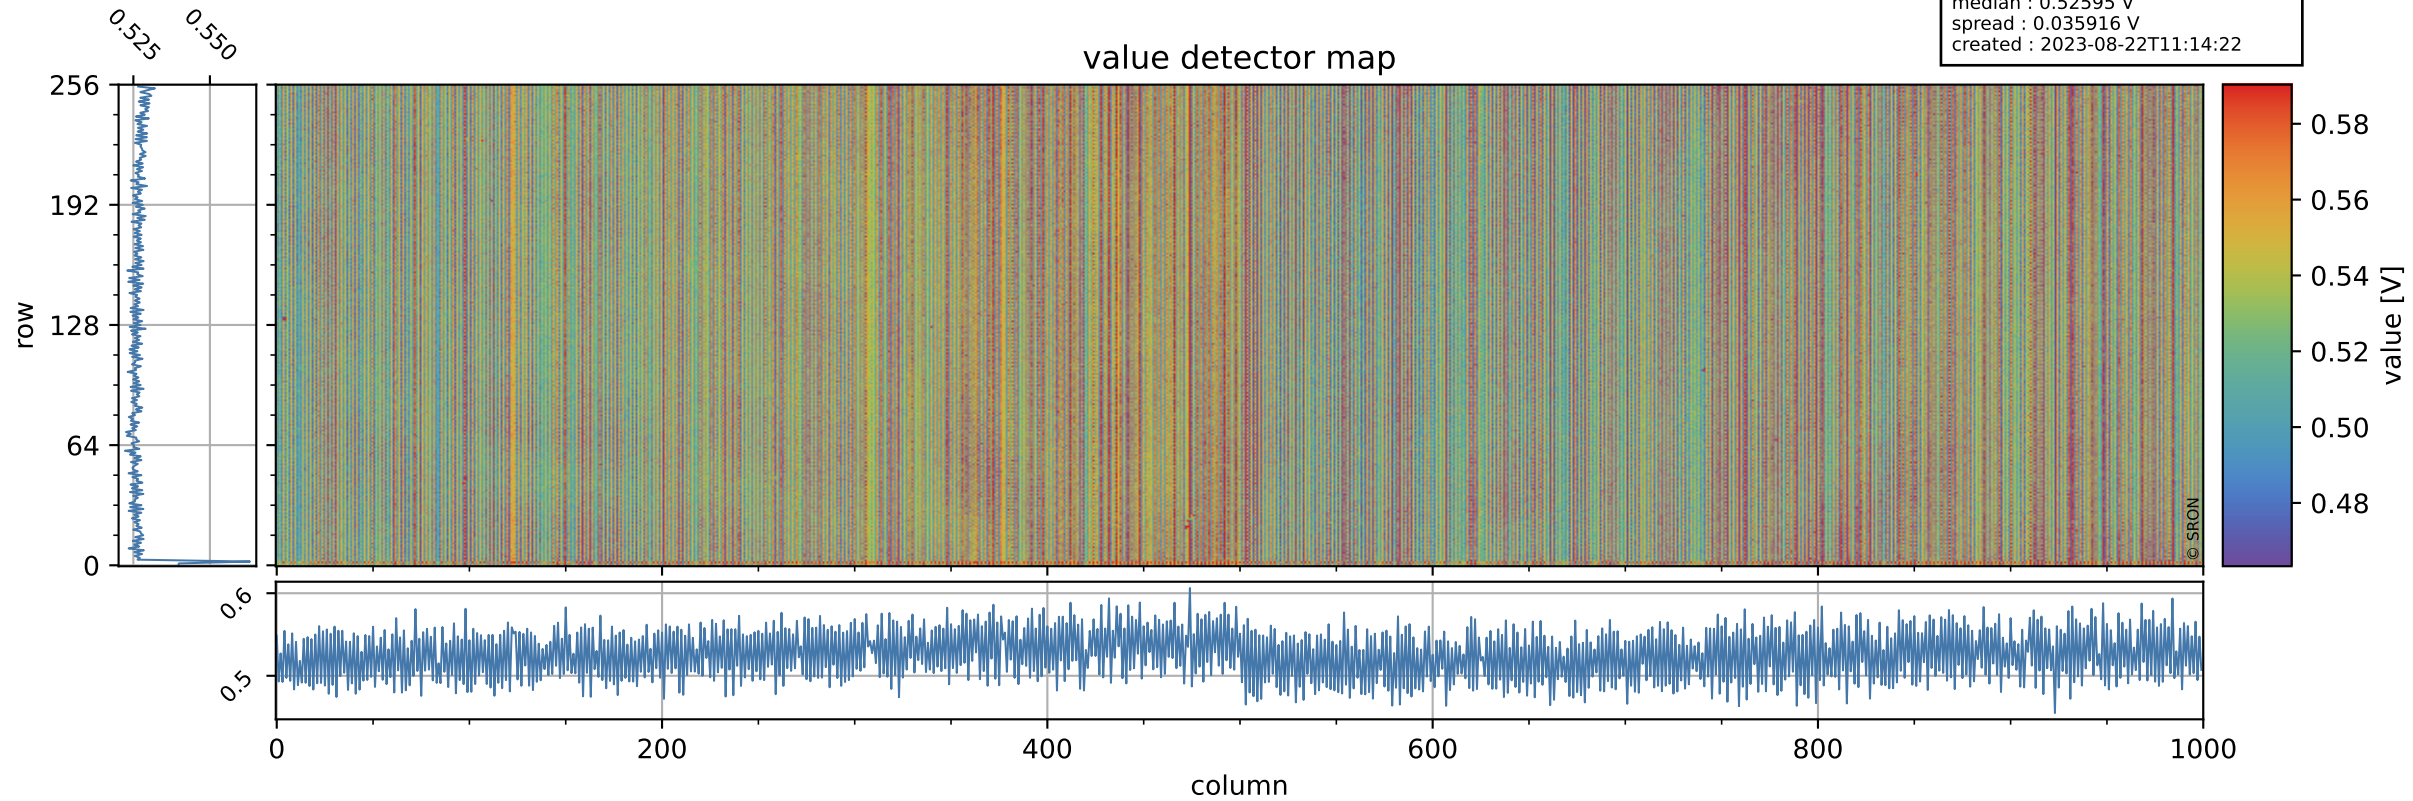

Tropomi SWIR offset (beta nominal)

orbits : 20 in [22942, 22987]
coverage : 2022-03-18 / 2022-03-21
median : 0.52595 V
spread : 0.035916 V
created : 2023-08-22T11:14:22

value detector map

Tropomi SWIR offset (beta nominal)

orbits : 20 in [22942, 22987]
coverage : 2022-03-18 / 2022-03-21
median : 28.27 μV
spread : 14.392 μV
created : 2023-08-22T11:14:22

Tropomi SWIR offset (beta nominal)

orbits : 20 in [22942, 22987]
coverage : 2022-03-18 / 2022-03-21
median : -0.056815 mV
spread : 0.41696 mV
created : 2023-08-22T11:14:22

value compared with SWIR offset CKD

Tropomi SWIR offset (beta nominal) ground-tracks of Sentinel-5P

orbits : 20 in [22942, 22987]
coverage : 2022-03-18 / 2022-03-21
created : 2023-08-22T11:14:22

Tropomi SWIR offset (beta nominal)

orbits : [1867, 22987]
coverage : 2018-02-20 / 2022-03-21
created : 2023-08-22T11:14:23

trend of detector median & temperatures