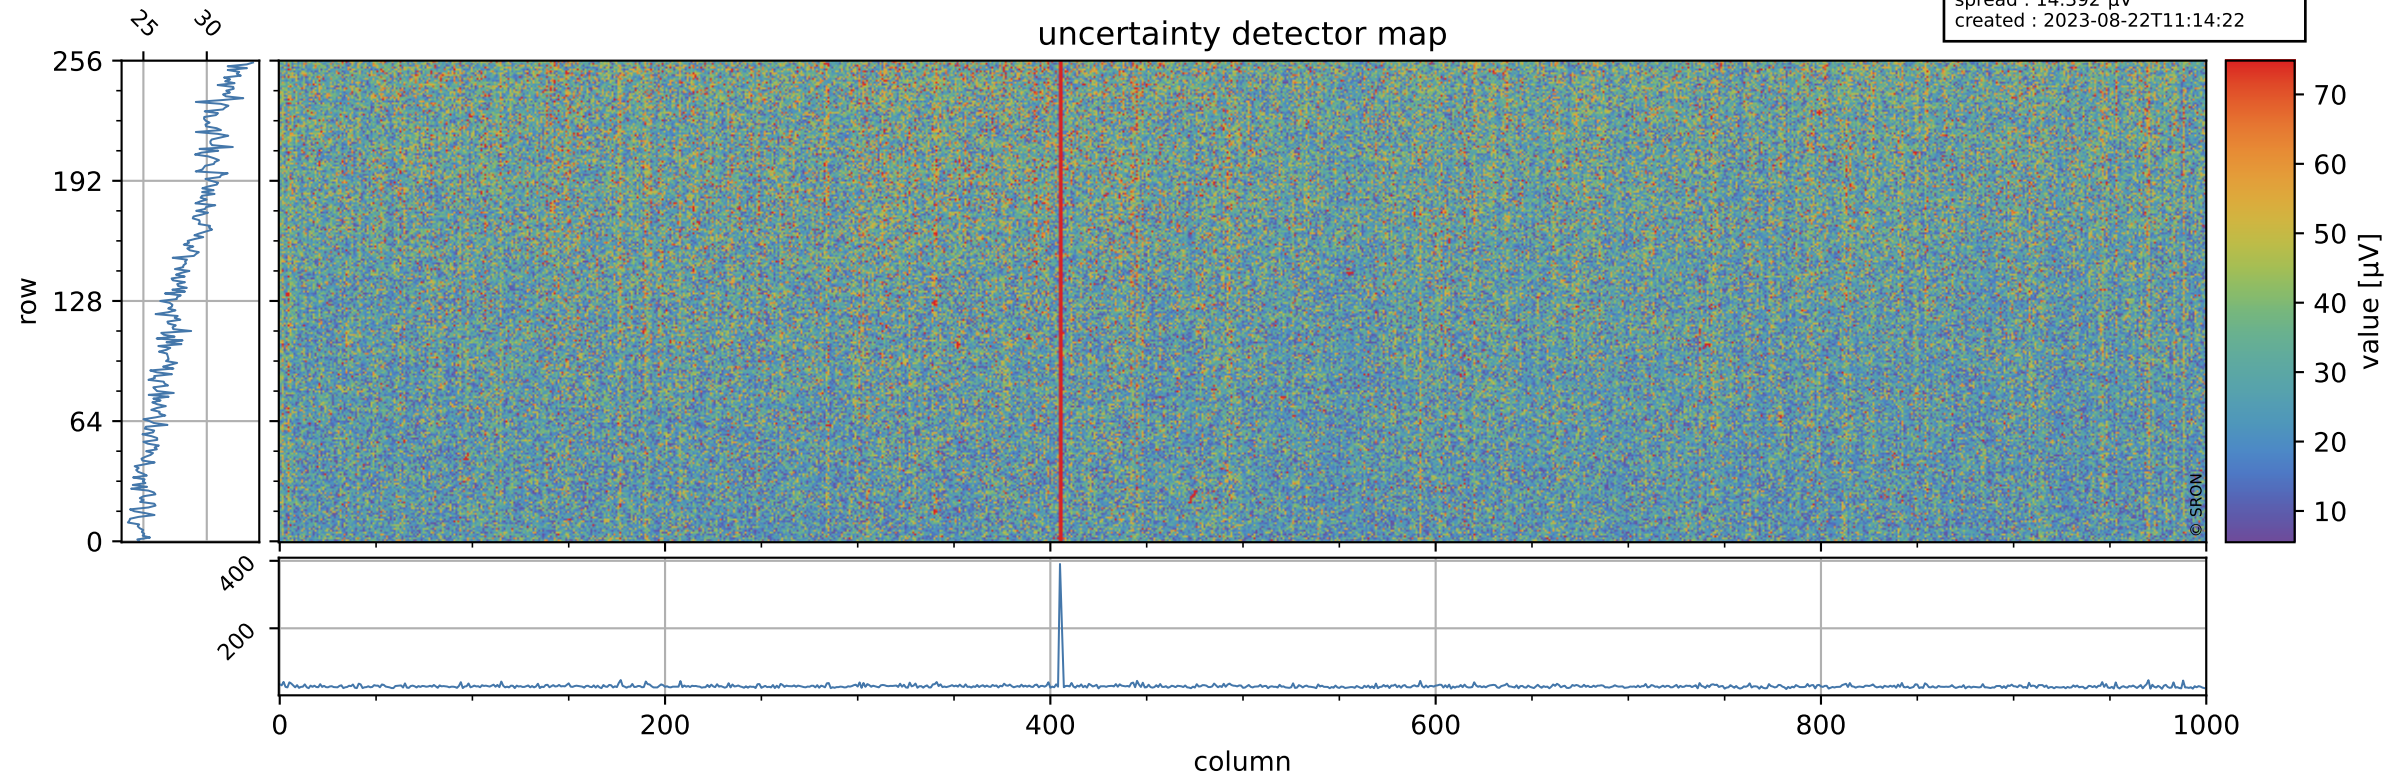

Tropomi SWIR offset (beta nominal)

orbits : 20 in [22942, 22987]
coverage : 2022-03-18 / 2022-03-21
median : 0.52595 V
spread : 0.035916 V
created : 2023-08-22T11:14:22

value detector map

Tropomi SWIR offset (beta nominal)

orbits : 20 in [22942, 22987]
coverage : 2022-03-18 / 2022-03-21
median : 28.27 μV
spread : 14.392 μV
created : 2023-08-22T11:14:22

Tropomi SWIR offset (beta nominal)

orbits : 20 in [22942, 22987]
coverage : 2022-03-18 / 2022-03-21
median : -0.056815 mV
spread : 0.41696 mV
created : 2023-08-22T11:14:22

value compared with SWIR offset CKD

Tropomi SWIR offset (beta nominal) ground-tracks of Sentinel-5P

orbits : 20 in [22942, 22987]
coverage : 2022-03-18 / 2022-03-21
created : 2023-08-22T11:14:22

Tropomi SWIR offset (beta nominal)

orbits : [1867, 22987]
coverage : 2018-02-20 / 2022-03-21
created : 2023-08-22T11:14:23

trend of detector median & temperatures