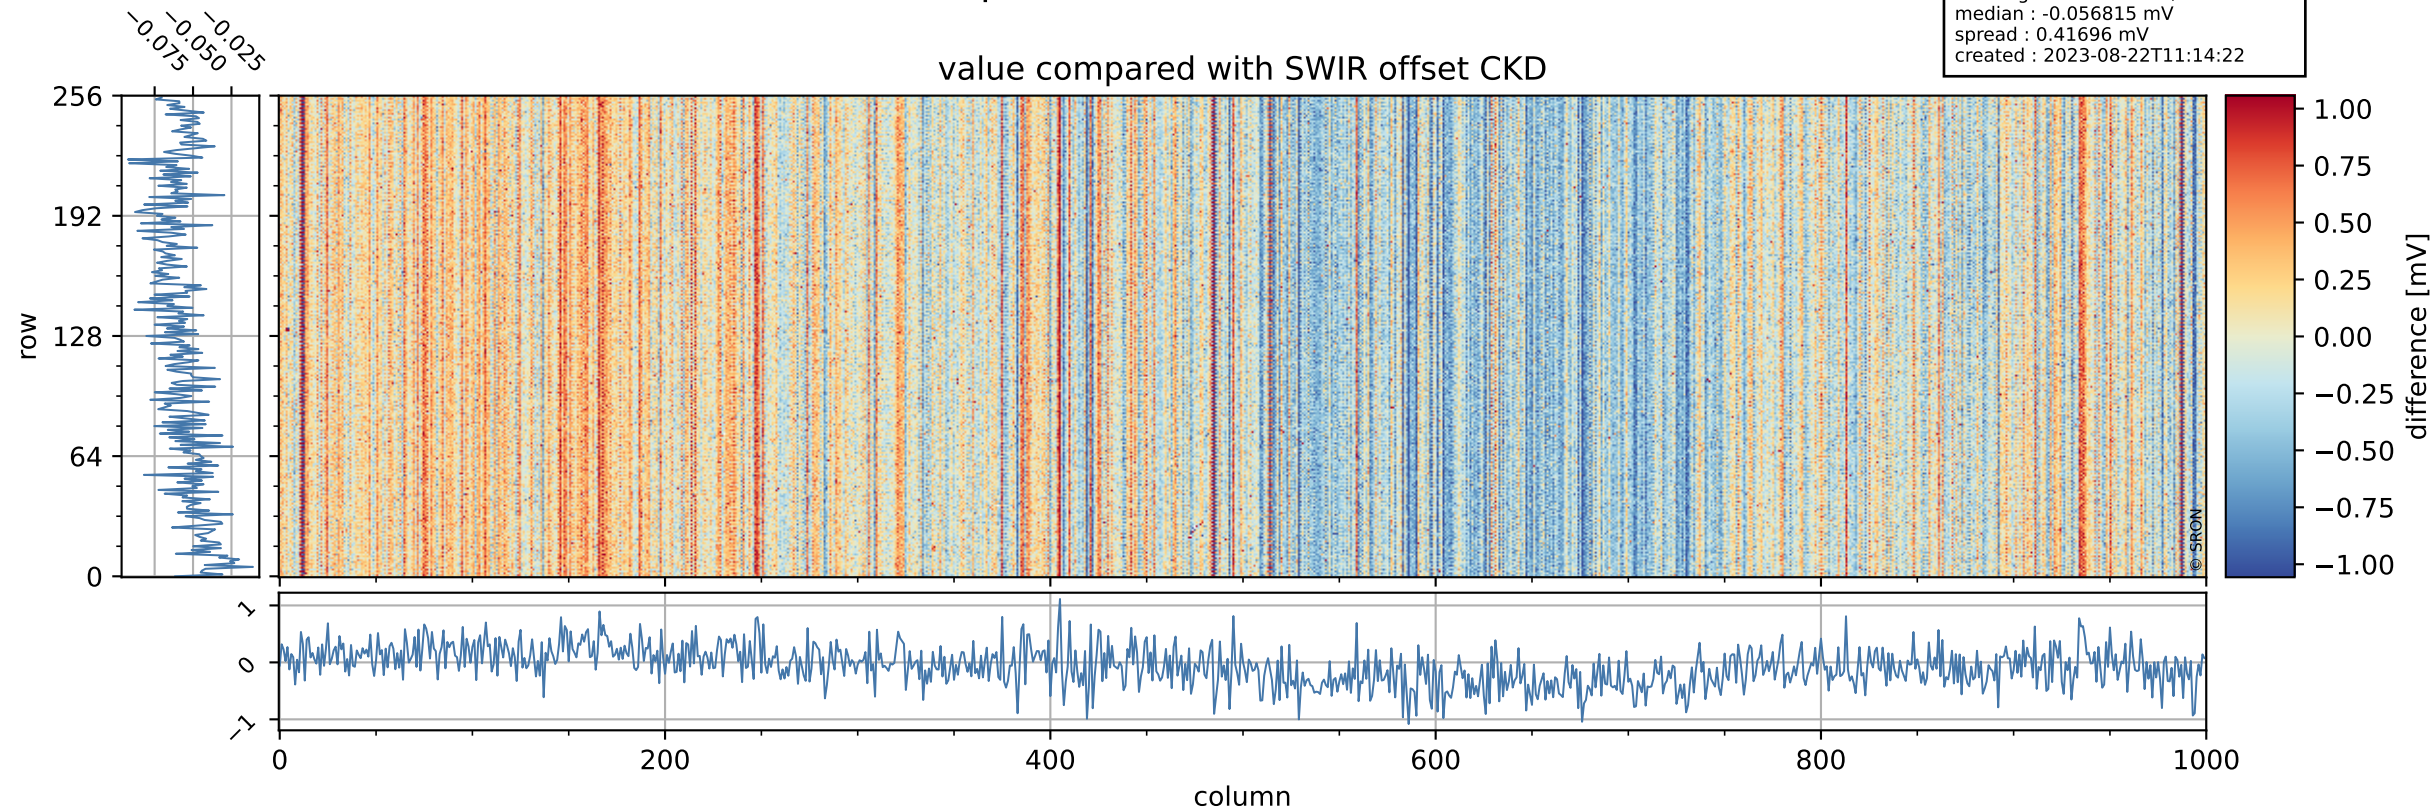

Tropomi SWIR offset (beta nominal)

orbits : 20 in [22942, 22987]
coverage : 2022-03-18 / 2022-03-21
median : 0.52595 V
spread : 0.035916 V
created : 2023-08-22T11:14:22

value detector map

Tropomi SWIR offset (beta nominal)

orbits : 20 in [22942, 22987]
coverage : 2022-03-18 / 2022-03-21
median : 28.27 μV
spread : 14.392 μV
created : 2023-08-22T11:14:22

Tropomi SWIR offset (beta nominal)

orbits : 20 in [22942, 22987]
coverage : 2022-03-18 / 2022-03-21
median : -0.056815 mV
spread : 0.41696 mV
created : 2023-08-22T11:14:22

value compared with SWIR offset CKD

Tropomi SWIR offset (beta nominal) ground-tracks of Sentinel-5P

orbits : 20 in [22942, 22987]
coverage : 2022-03-18 / 2022-03-21
created : 2023-08-22T11:14:22

Tropomi SWIR offset (beta nominal)

orbits : [1867, 22987]
coverage : 2018-02-20 / 2022-03-21
created : 2023-08-22T11:14:23

trend of detector median & temperatures