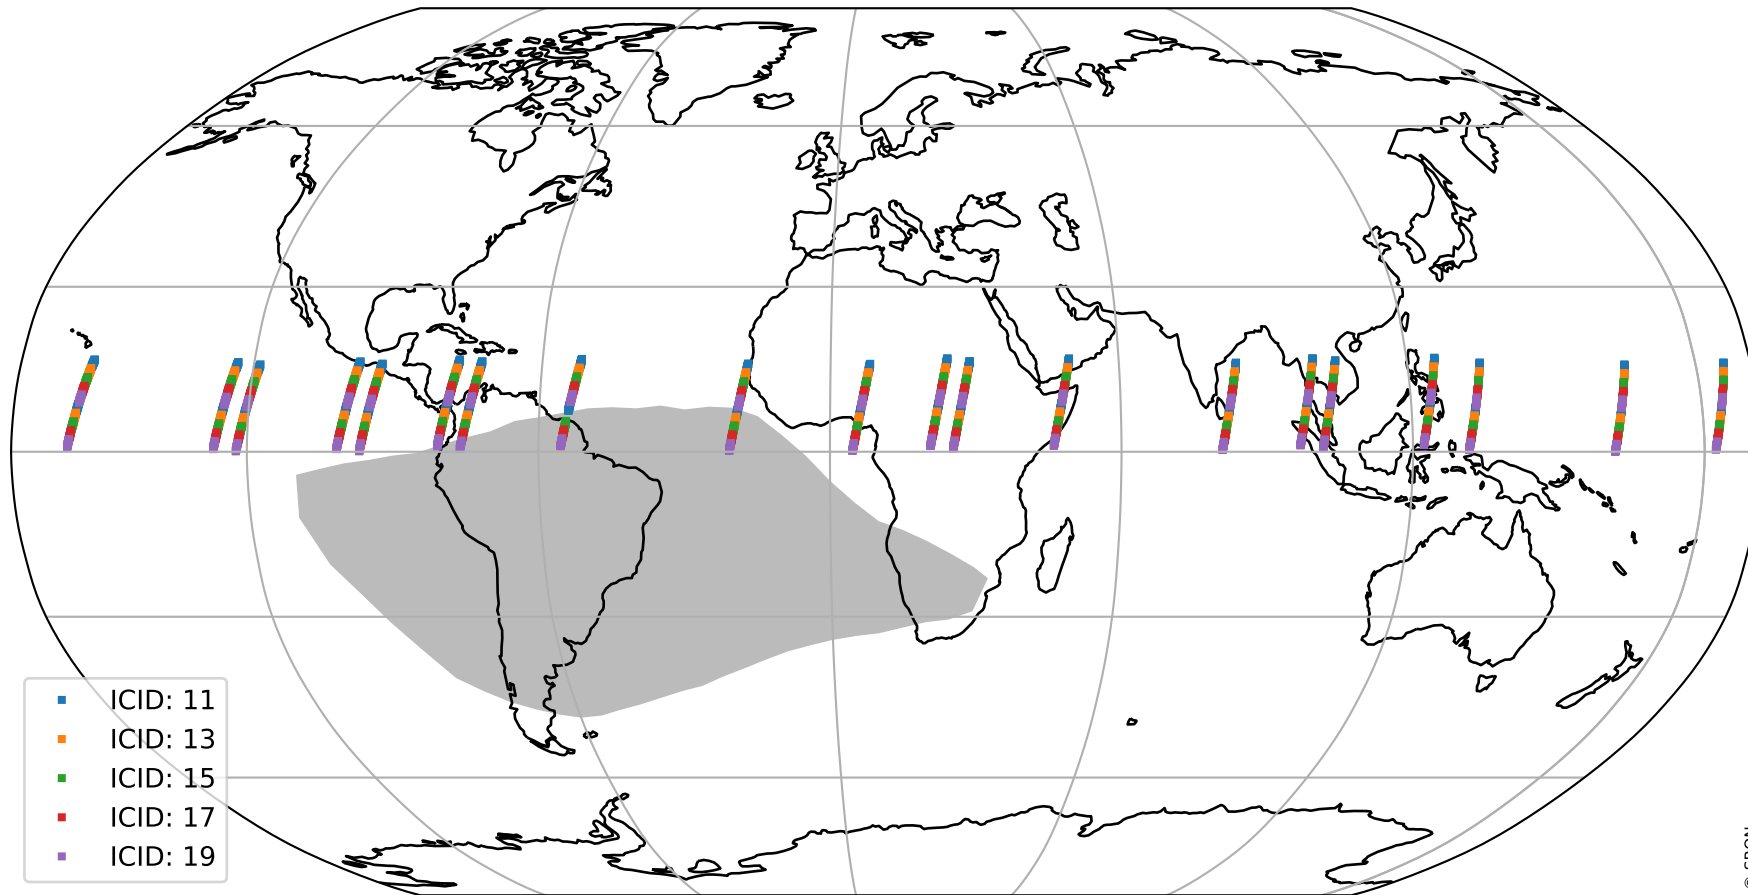

Tropomi SWIR offset (beta nominal)

orbits : 20 in [22942, 22987]
coverage : 2022-03-18 / 2022-03-21
median : 0.52595 V
spread : 0.035916 V
created : 2023-08-22T11:14:22

value detector map

Tropomi SWIR offset (beta nominal)

orbits : 20 in [22942, 22987]
coverage : 2022-03-18 / 2022-03-21
median : 28.27 μV
spread : 14.392 μV
created : 2023-08-22T11:14:22

Tropomi SWIR offset (beta nominal)

orbits : 20 in [22942, 22987]
coverage : 2022-03-18 / 2022-03-21
median : -0.056815 mV
spread : 0.41696 mV
created : 2023-08-22T11:14:22

value compared with SWIR offset CKD

Tropomi SWIR offset (beta nominal) ground-tracks of Sentinel-5P

orbits : 20 in [22942, 22987]
coverage : 2022-03-18 / 2022-03-21
created : 2023-08-22T11:14:22

Tropomi SWIR offset (beta nominal)

orbits : [1867, 22987]
coverage : 2018-02-20 / 2022-03-21
created : 2023-08-22T11:14:23

trend of detector median & temperatures