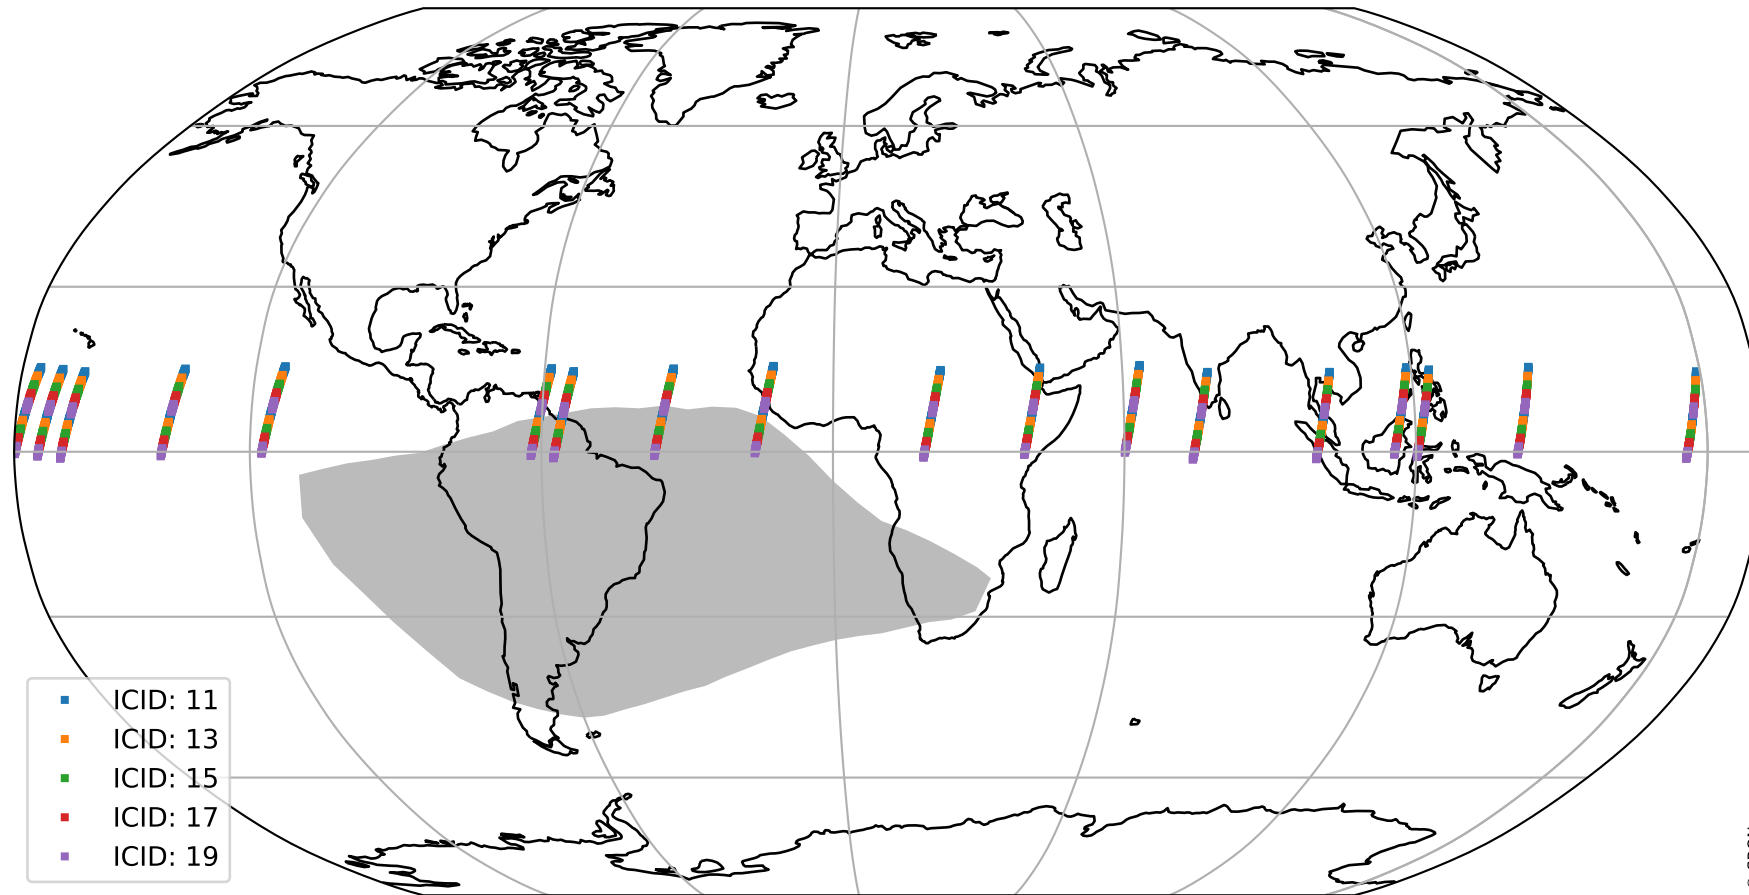

Tropomi SWIR offset (beta nominal)

orbits : 18 in [22987, 23032]
coverage : 2022-03-21 / 2022-03-24
median : 0.52598 V
spread : 0.035908 V
created : 2023-08-22T11:14:24

value detector map

Tropomi SWIR offset (beta nominal)

orbits : 18 in [22987, 23032]
coverage : 2022-03-21 / 2022-03-24
median : 29.612 μV
spread : 14.881 μV
created : 2023-08-22T11:14:24

Tropomi SWIR offset (beta nominal)

orbits : 18 in [22987, 23032]
coverage : 2022-03-21 / 2022-03-24
median : -0.037845 mV
spread : 0.40043 mV
created : 2023-08-22T11:14:24

value compared with SWIR offset CKD

Tropomi SWIR offset (beta nominal) ground-tracks of Sentinel-5P

orbits : 18 in [22987, 23032]
coverage : 2022-03-21 / 2022-03-24
created : 2023-08-22T11:14:25

Tropomi SWIR offset (beta nominal)

orbits : [1867, 23032]
coverage : 2018-02-20 / 2022-03-24
created : 2023-08-22T11:14:25

trend of detector median & temperatures