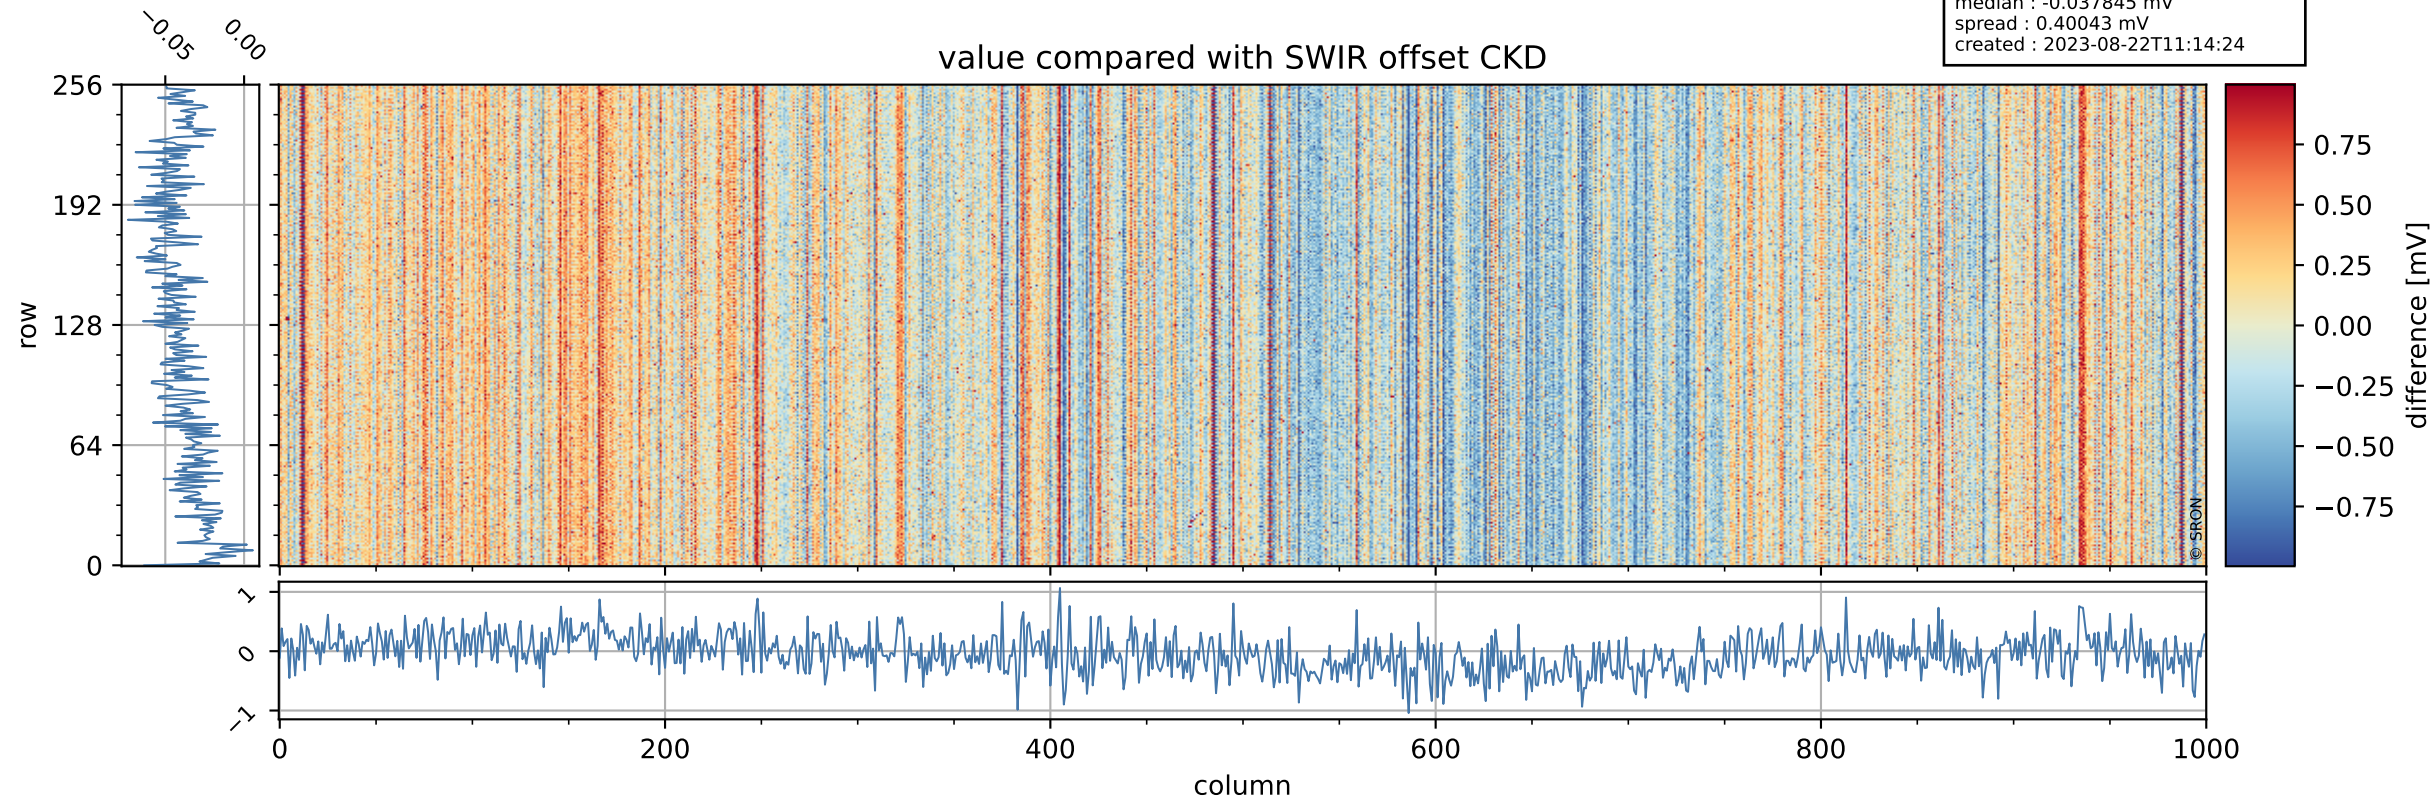

Tropomi SWIR offset (beta nominal)

orbits : 18 in [22987, 23032]
coverage : 2022-03-21 / 2022-03-24
median : 0.52598 V
spread : 0.035908 V
created : 2023-08-22T11:14:24

value detector map

Tropomi SWIR offset (beta nominal)

orbits : 18 in [22987, 23032]
coverage : 2022-03-21 / 2022-03-24
median : 29.612 μV
spread : 14.881 μV
created : 2023-08-22T11:14:24

Tropomi SWIR offset (beta nominal)

orbits : 18 in [22987, 23032]
coverage : 2022-03-21 / 2022-03-24
median : -0.037845 mV
spread : 0.40043 mV
created : 2023-08-22T11:14:24

value compared with SWIR offset CKD

Tropomi SWIR offset (beta nominal) ground-tracks of Sentinel-5P

orbits : 18 in [22987, 23032]
coverage : 2022-03-21 / 2022-03-24
created : 2023-08-22T11:14:25

Tropomi SWIR offset (beta nominal)

orbits : [1867, 23032]
coverage : 2018-02-20 / 2022-03-24
created : 2023-08-22T11:14:25

trend of detector median & temperatures