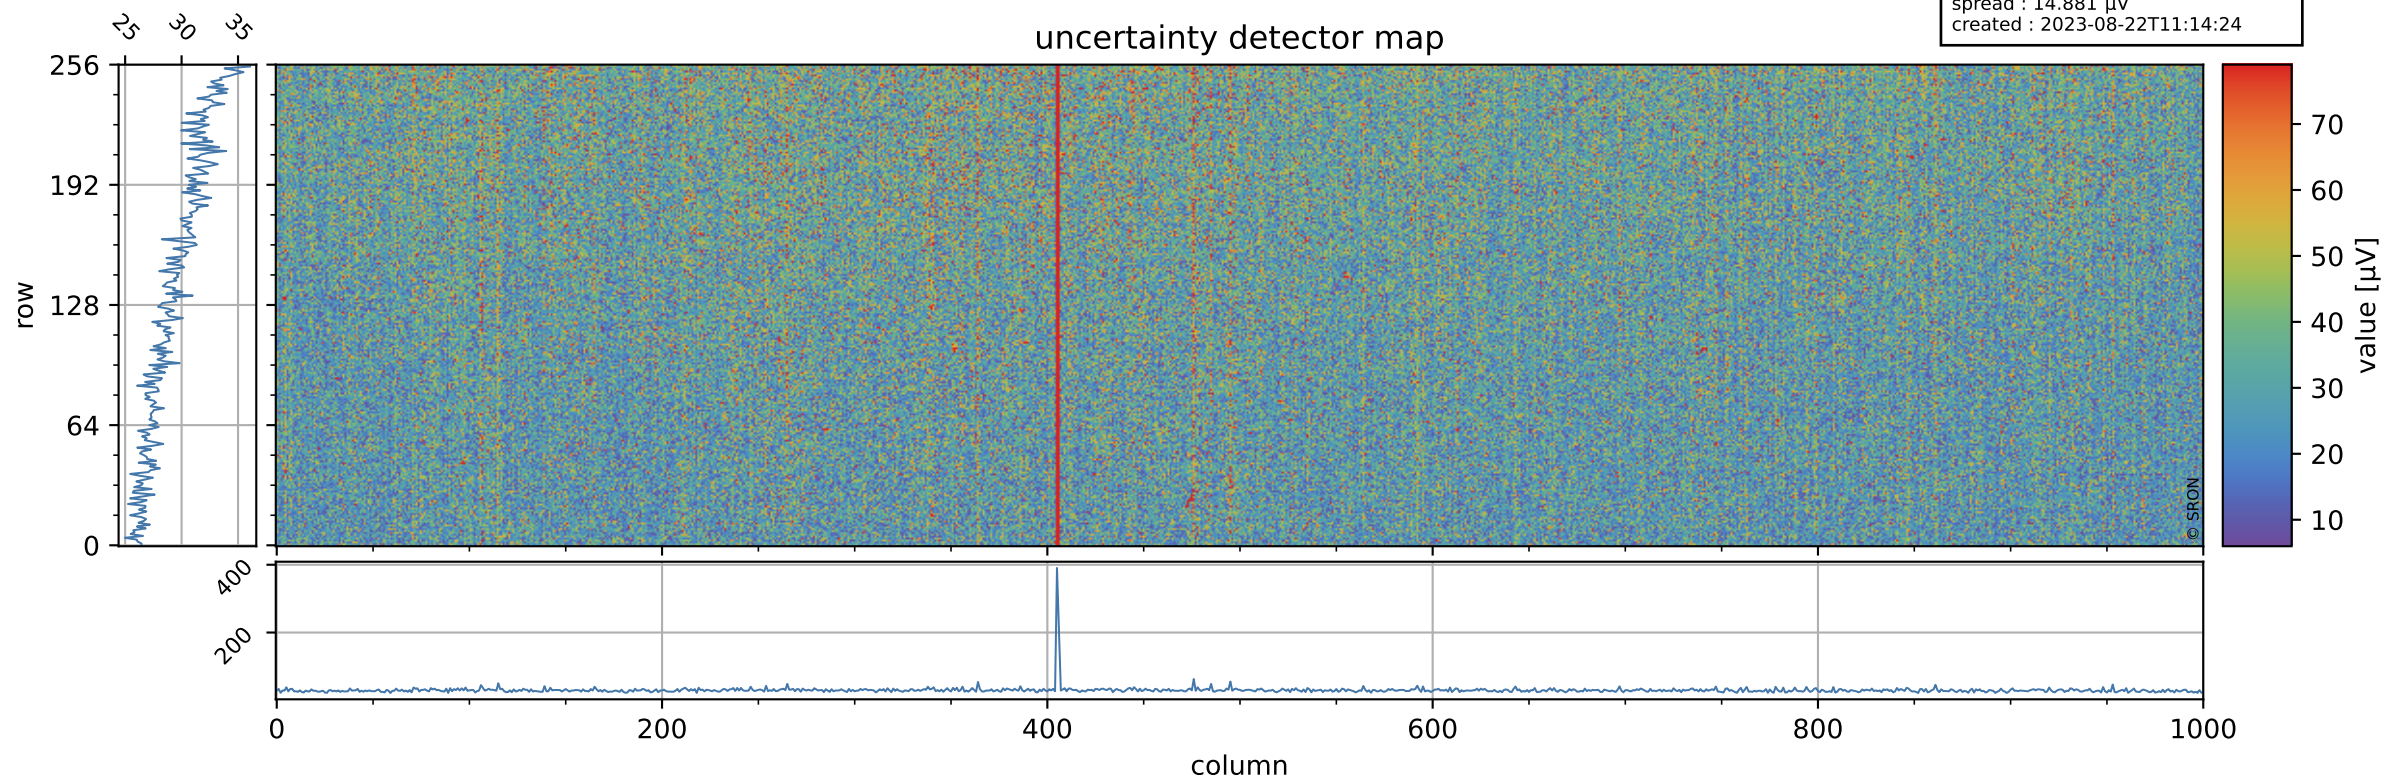

Tropomi SWIR offset (beta nominal)

orbits : 18 in [22987, 23032]
coverage : 2022-03-21 / 2022-03-24
median : 0.52598 V
spread : 0.035908 V
created : 2023-08-22T11:14:24

value detector map

Tropomi SWIR offset (beta nominal)

orbits : 18 in [22987, 23032]
coverage : 2022-03-21 / 2022-03-24
median : 29.612 μV
spread : 14.881 μV
created : 2023-08-22T11:14:24

Tropomi SWIR offset (beta nominal)

orbits : 18 in [22987, 23032]
coverage : 2022-03-21 / 2022-03-24
median : -0.037845 mV
spread : 0.40043 mV
created : 2023-08-22T11:14:24

value compared with SWIR offset CKD

Tropomi SWIR offset (beta nominal) ground-tracks of Sentinel-5P

orbits : 18 in [22987, 23032]
coverage : 2022-03-21 / 2022-03-24
created : 2023-08-22T11:14:25

Tropomi SWIR offset (beta nominal)

orbits : [1867, 23032]
coverage : 2018-02-20 / 2022-03-24
created : 2023-08-22T11:14:25

trend of detector median & temperatures