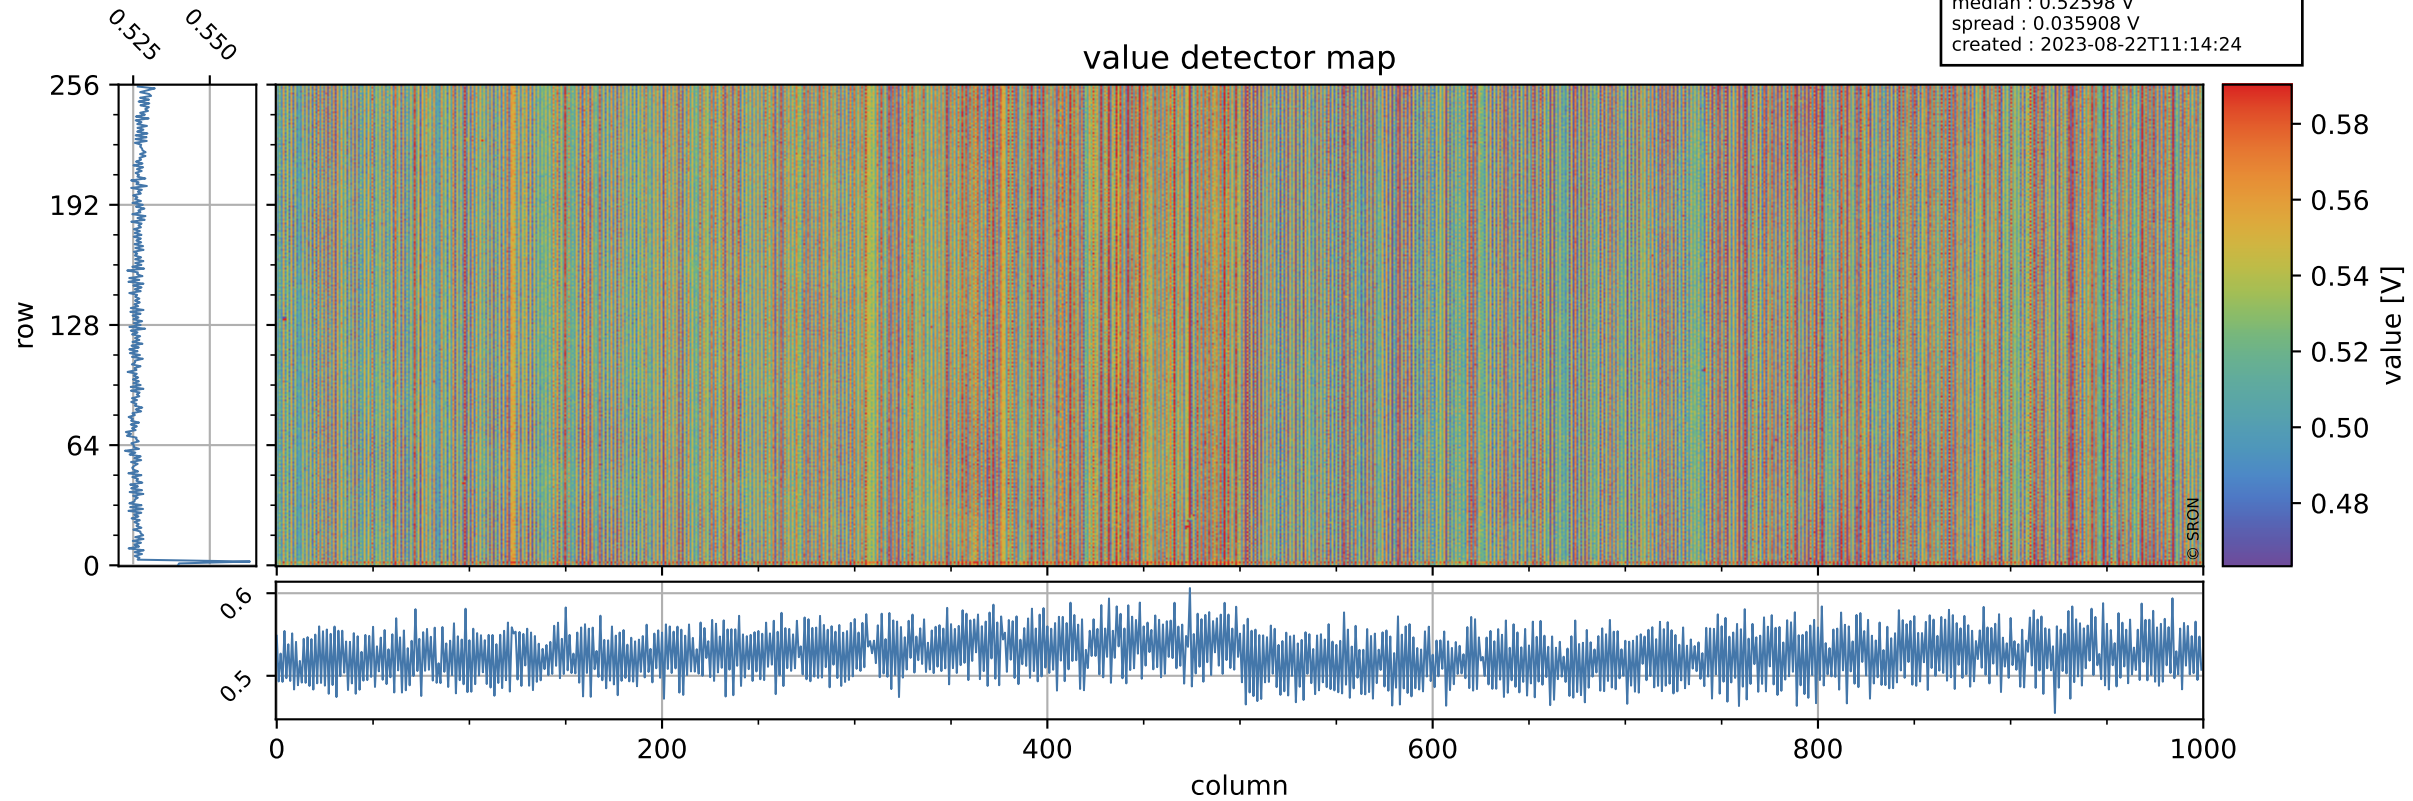

Tropomi SWIR offset (beta nominal)

orbits : 18 in [22987, 23032]
coverage : 2022-03-21 / 2022-03-24
median : 0.52598 V
spread : 0.035908 V
created : 2023-08-22T11:14:24

value detector map

Tropomi SWIR offset (beta nominal)

orbits : 18 in [22987, 23032]
coverage : 2022-03-21 / 2022-03-24
median : 29.612 μV
spread : 14.881 μV
created : 2023-08-22T11:14:24

Tropomi SWIR offset (beta nominal)

orbits : 18 in [22987, 23032]
coverage : 2022-03-21 / 2022-03-24
median : -0.037845 mV
spread : 0.40043 mV
created : 2023-08-22T11:14:24

value compared with SWIR offset CKD

Tropomi SWIR offset (beta nominal) ground-tracks of Sentinel-5P

orbits : 18 in [22987, 23032]
coverage : 2022-03-21 / 2022-03-24
created : 2023-08-22T11:14:25

Tropomi SWIR offset (beta nominal)

orbits : [1867, 23032]
coverage : 2018-02-20 / 2022-03-24
created : 2023-08-22T11:14:25

trend of detector median & temperatures